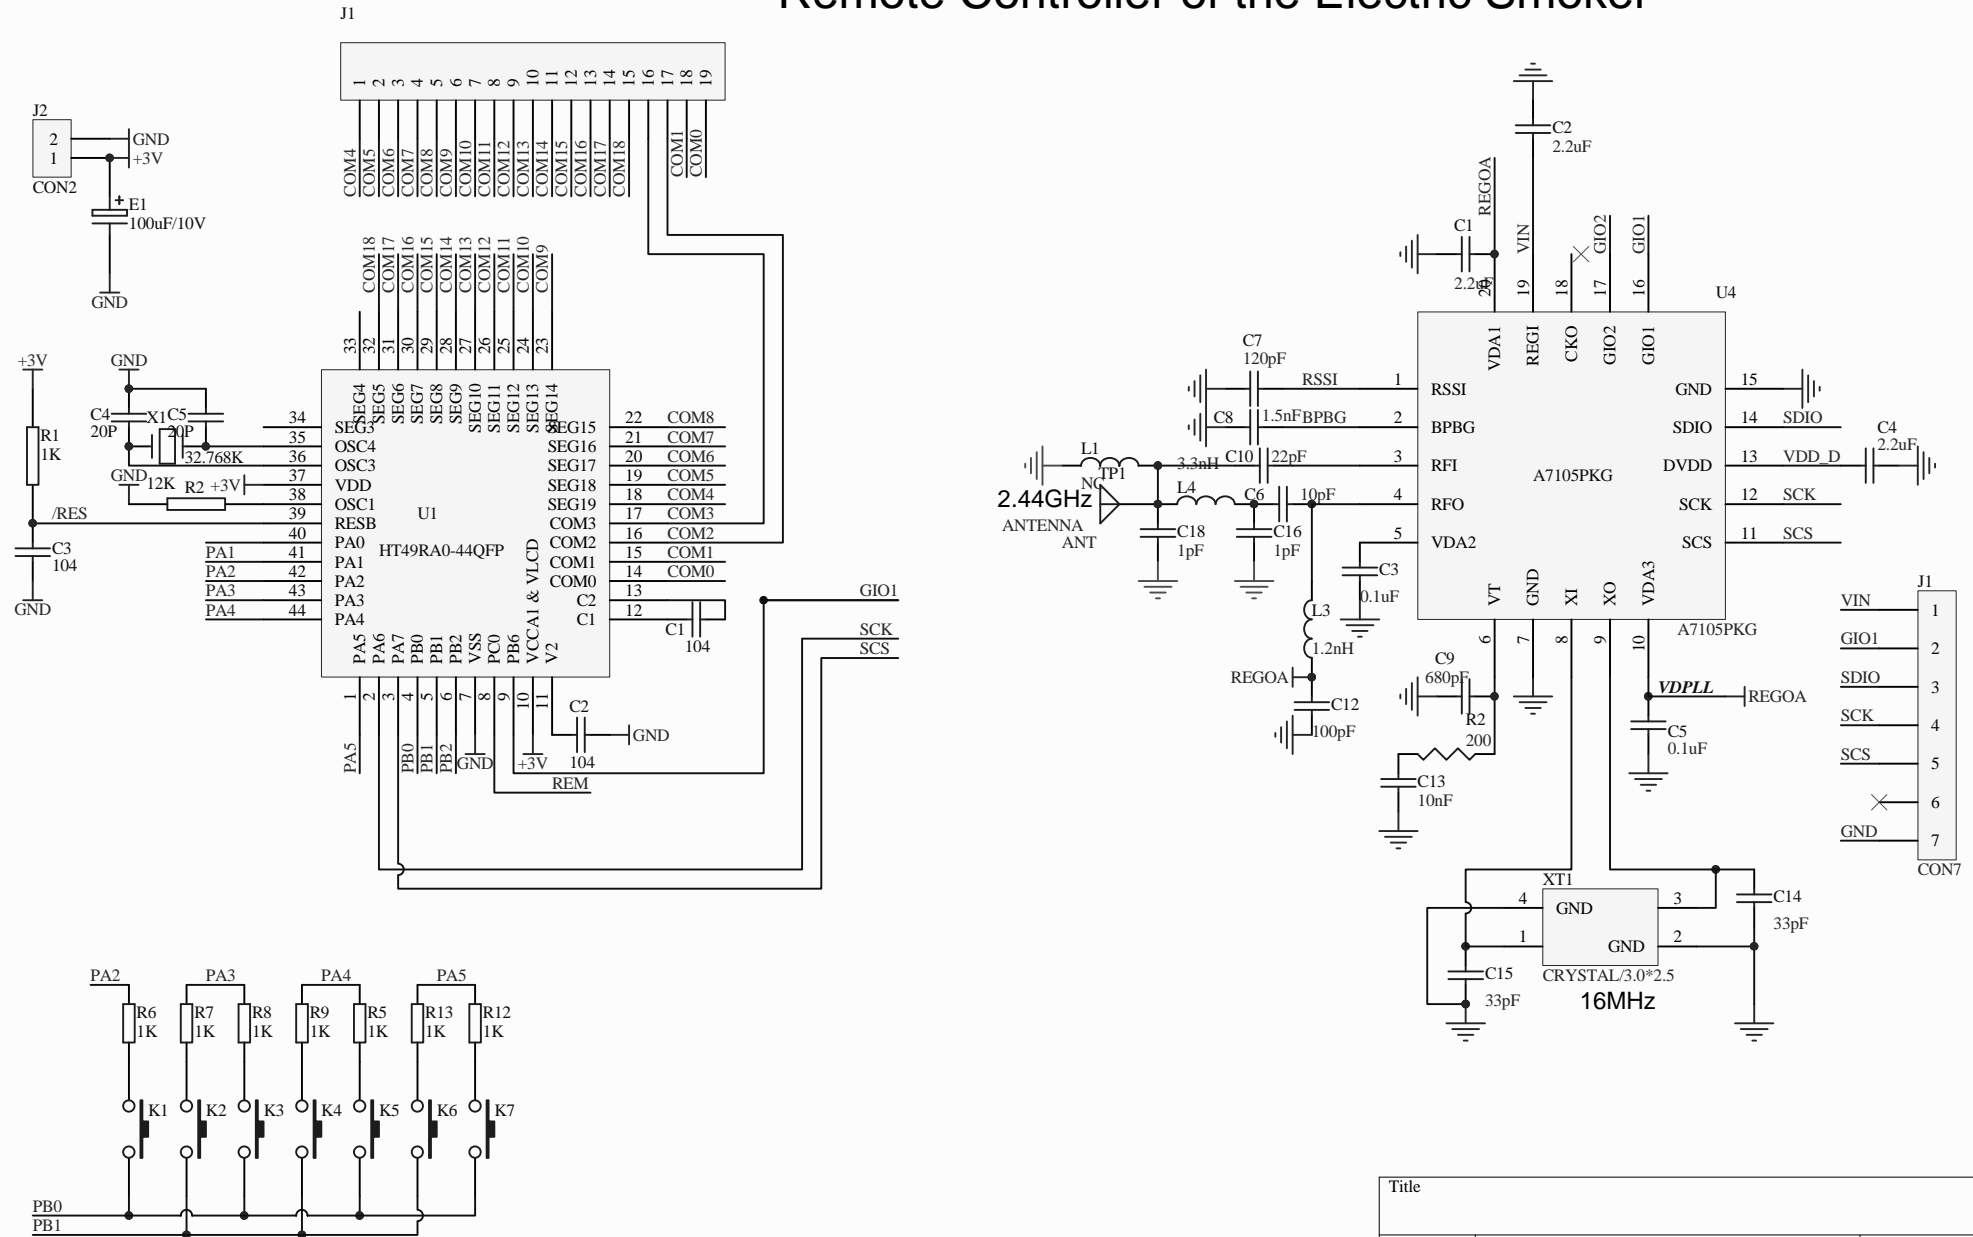

Remote Controller of the Electric Smoker

Title		
Size	Number	Revision
A4		
Date:	2012/6/21	Sheet of
File:	E:\电烤炉控制器\40w电烤炉遥控-20110621.Sch	Drawn By: