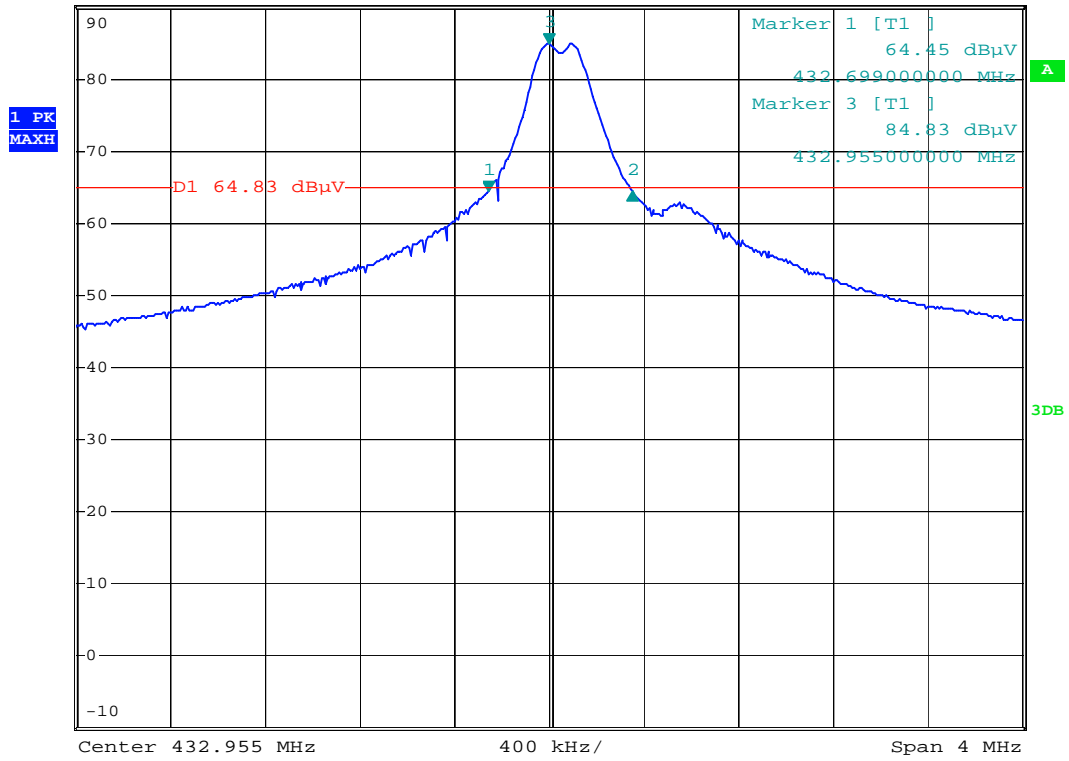

Controlled by EMC32

*RBW 100 kHz Delta 2 [T1]

*VBW 300 kHz -0.17 dB

Ref 90 dBμV

*Att 0 dB

*SWT 20 ms 608.00000000 kHz

Date: 4.AUG.2010 18:41:25