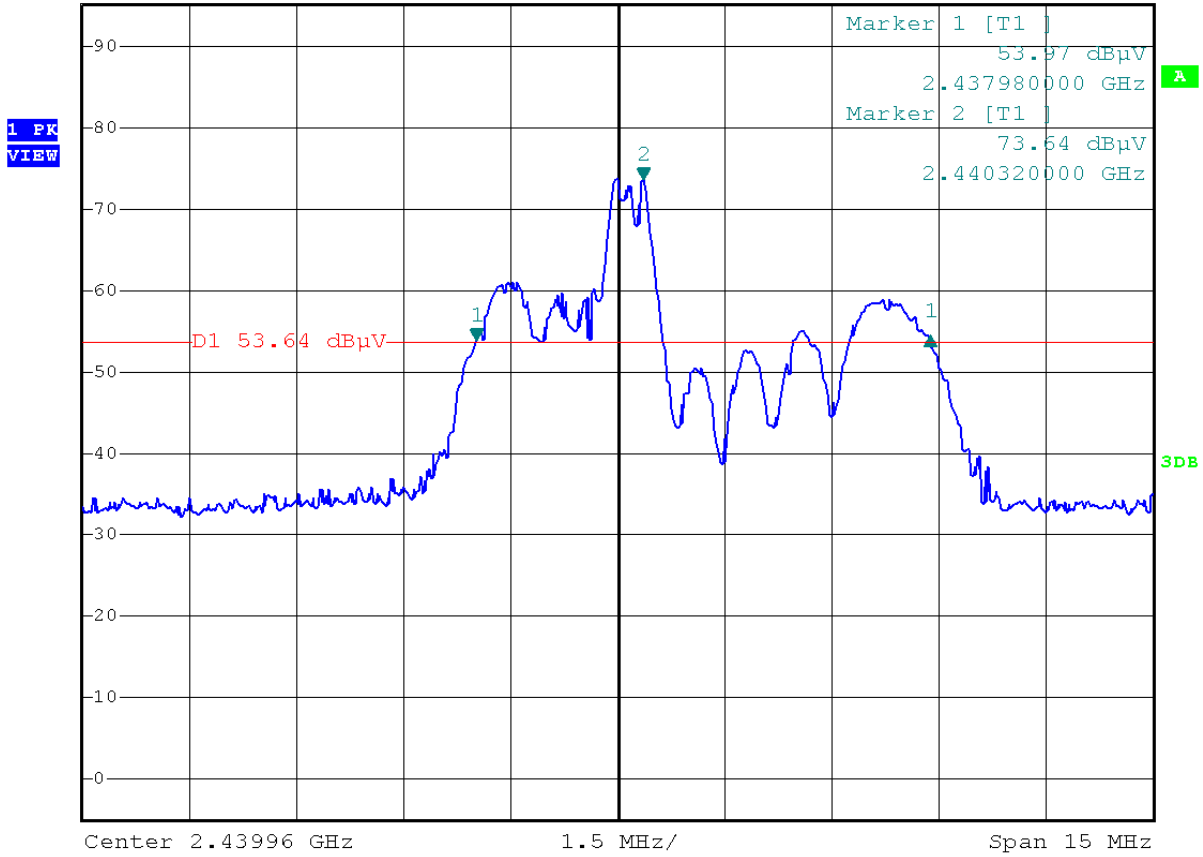

Controlled by EMC32

\*RBW 100 kHz Delta 1 [T1 ]

\*VBW 300 kHz 0.56 dB

Ref 95 dBμV

Att 20 dB

SWT 2.5 ms

6.360000000 MHz

Date: 13.SEP.2011 17:13:33

20dB bandwidth: 2437.98 ~ 2444.34, it's within the frequency band designated: 2400 ~ 2483.5MHz