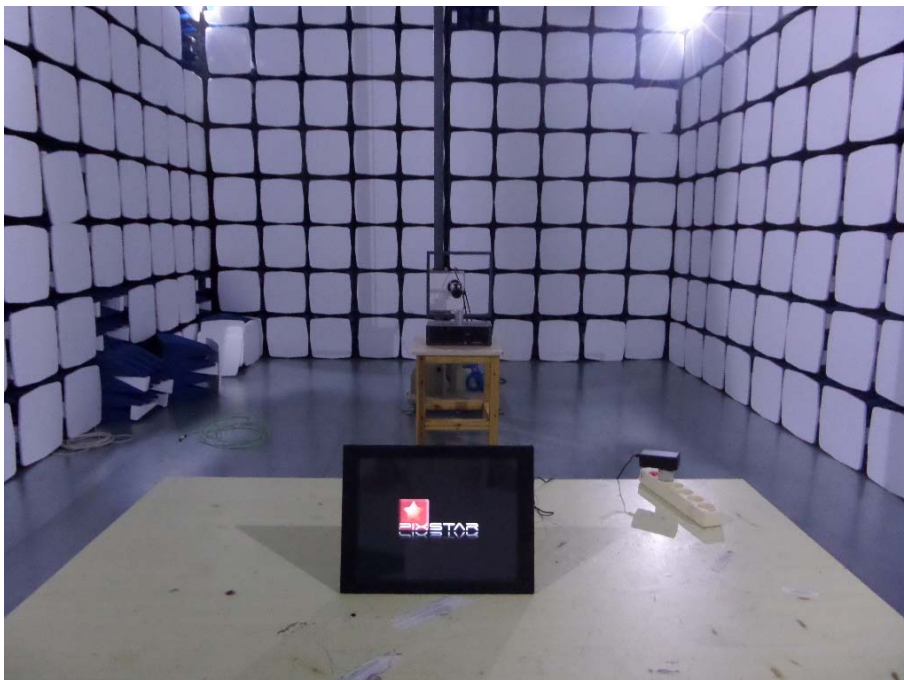

EXHIBIT 4 - TEST SETUP PHOTOGRAPHS

Conducted Emission Test Setup

Radiation Emission Test Setup (Below 30MHz)

Radiation Emission Test Setup (30MHz to 1GHz)

Radiation Emission Test Setup (Above 1GHz)