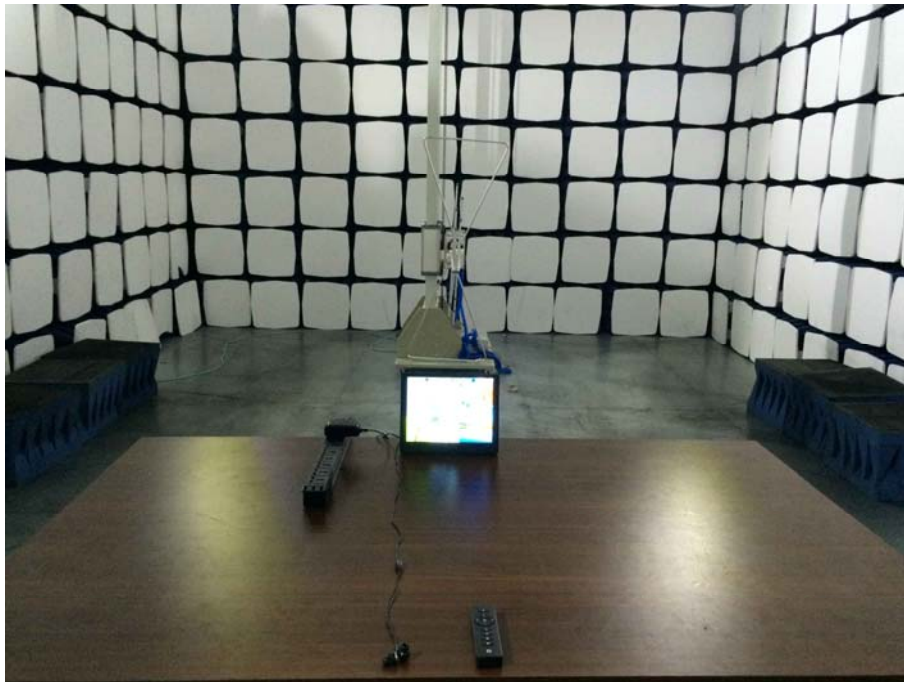

EXHIBIT 4 - TEST SETUP PHOTOGRAPHS

Conducted Emission Test Setup

Radiation Emission Test Setup (Below 30MHz)

Radiation Emission Test Setup (30MHz to 1GHz)

Radiation Emission Test Setup (Above 1GHz)