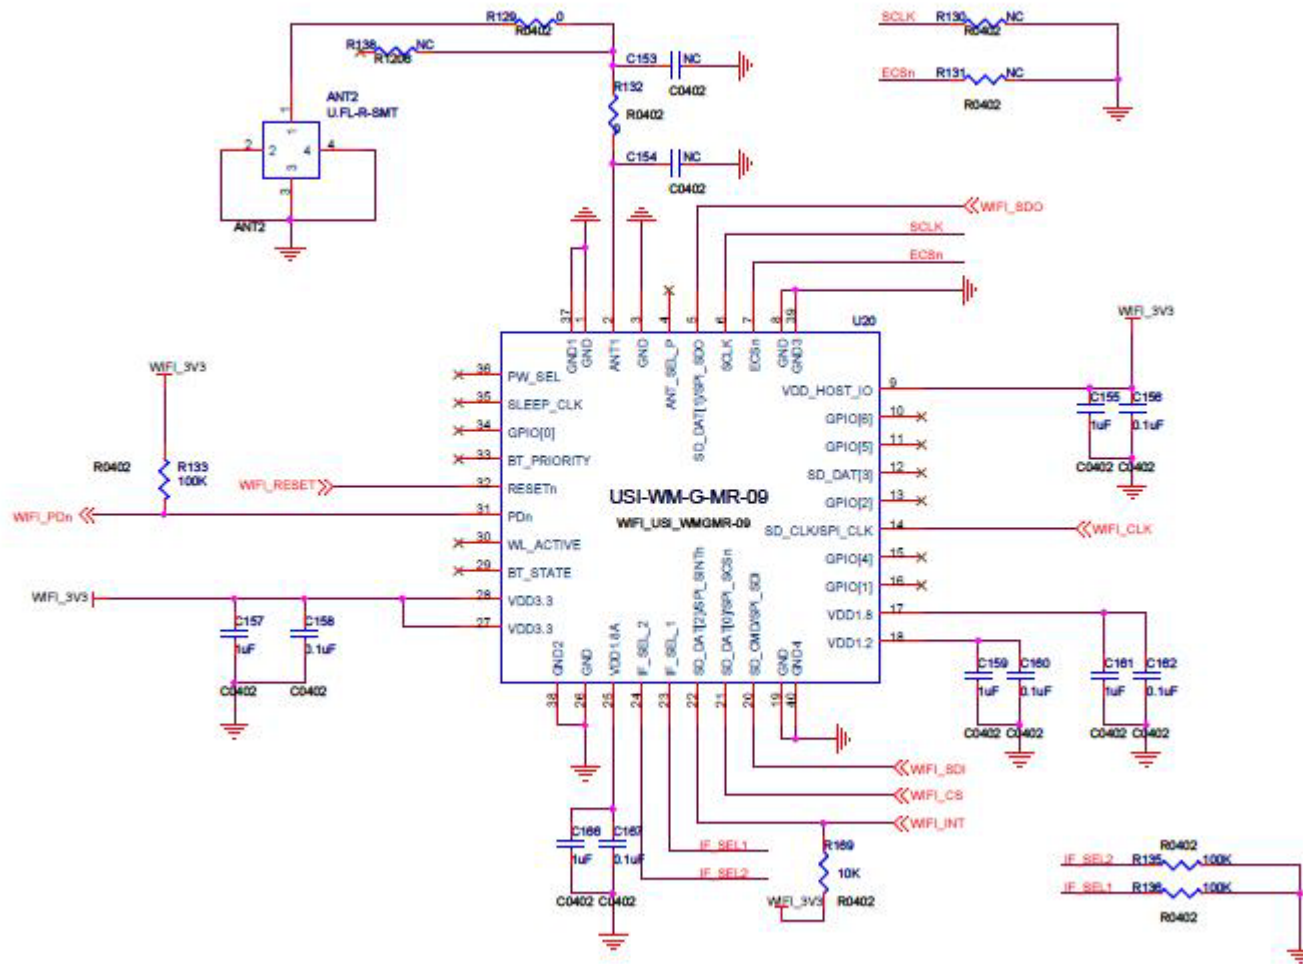

Block Diagram

Product Name: Wireless Digital Frame
 Company Name: Spheris Ditigal. Ltd

The circuit diagram of the Wifi part

Product Name: Wireless Digital Frame
Company Name: Spheris Digital. Ltd