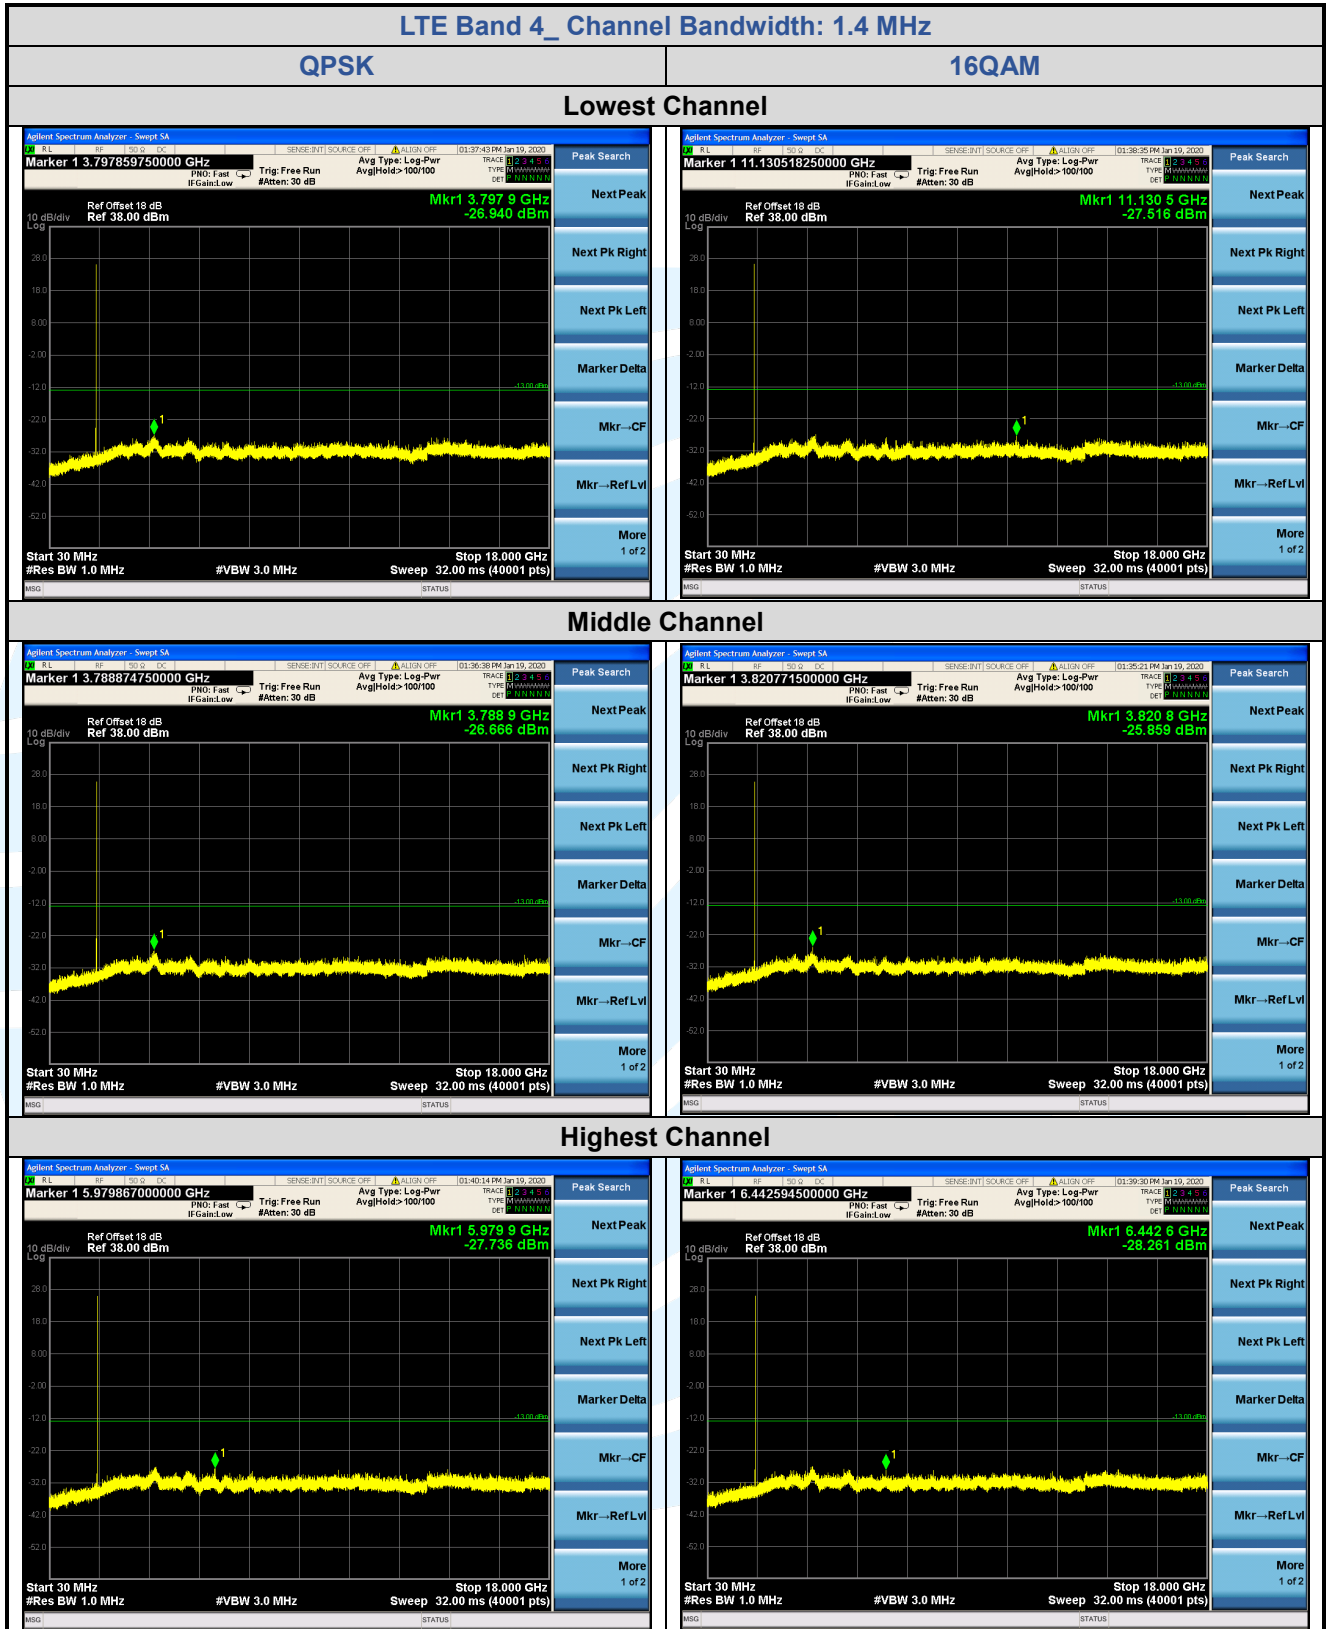

Fax: +86-755-28230886

E-mail: info@uttlab.com

<http://www.uttlab.com>

UTTR-RF-FCC4G-V1.0

5.7.2 LTE Band 4

Shenzhen UnionTrust Quality and Technology Co., Ltd.

Address: 16/F, Block A, Building 6, Baoneng Science and Technology Park, Qingxiang Road No.1, Longhua New District, Shenzhen, China