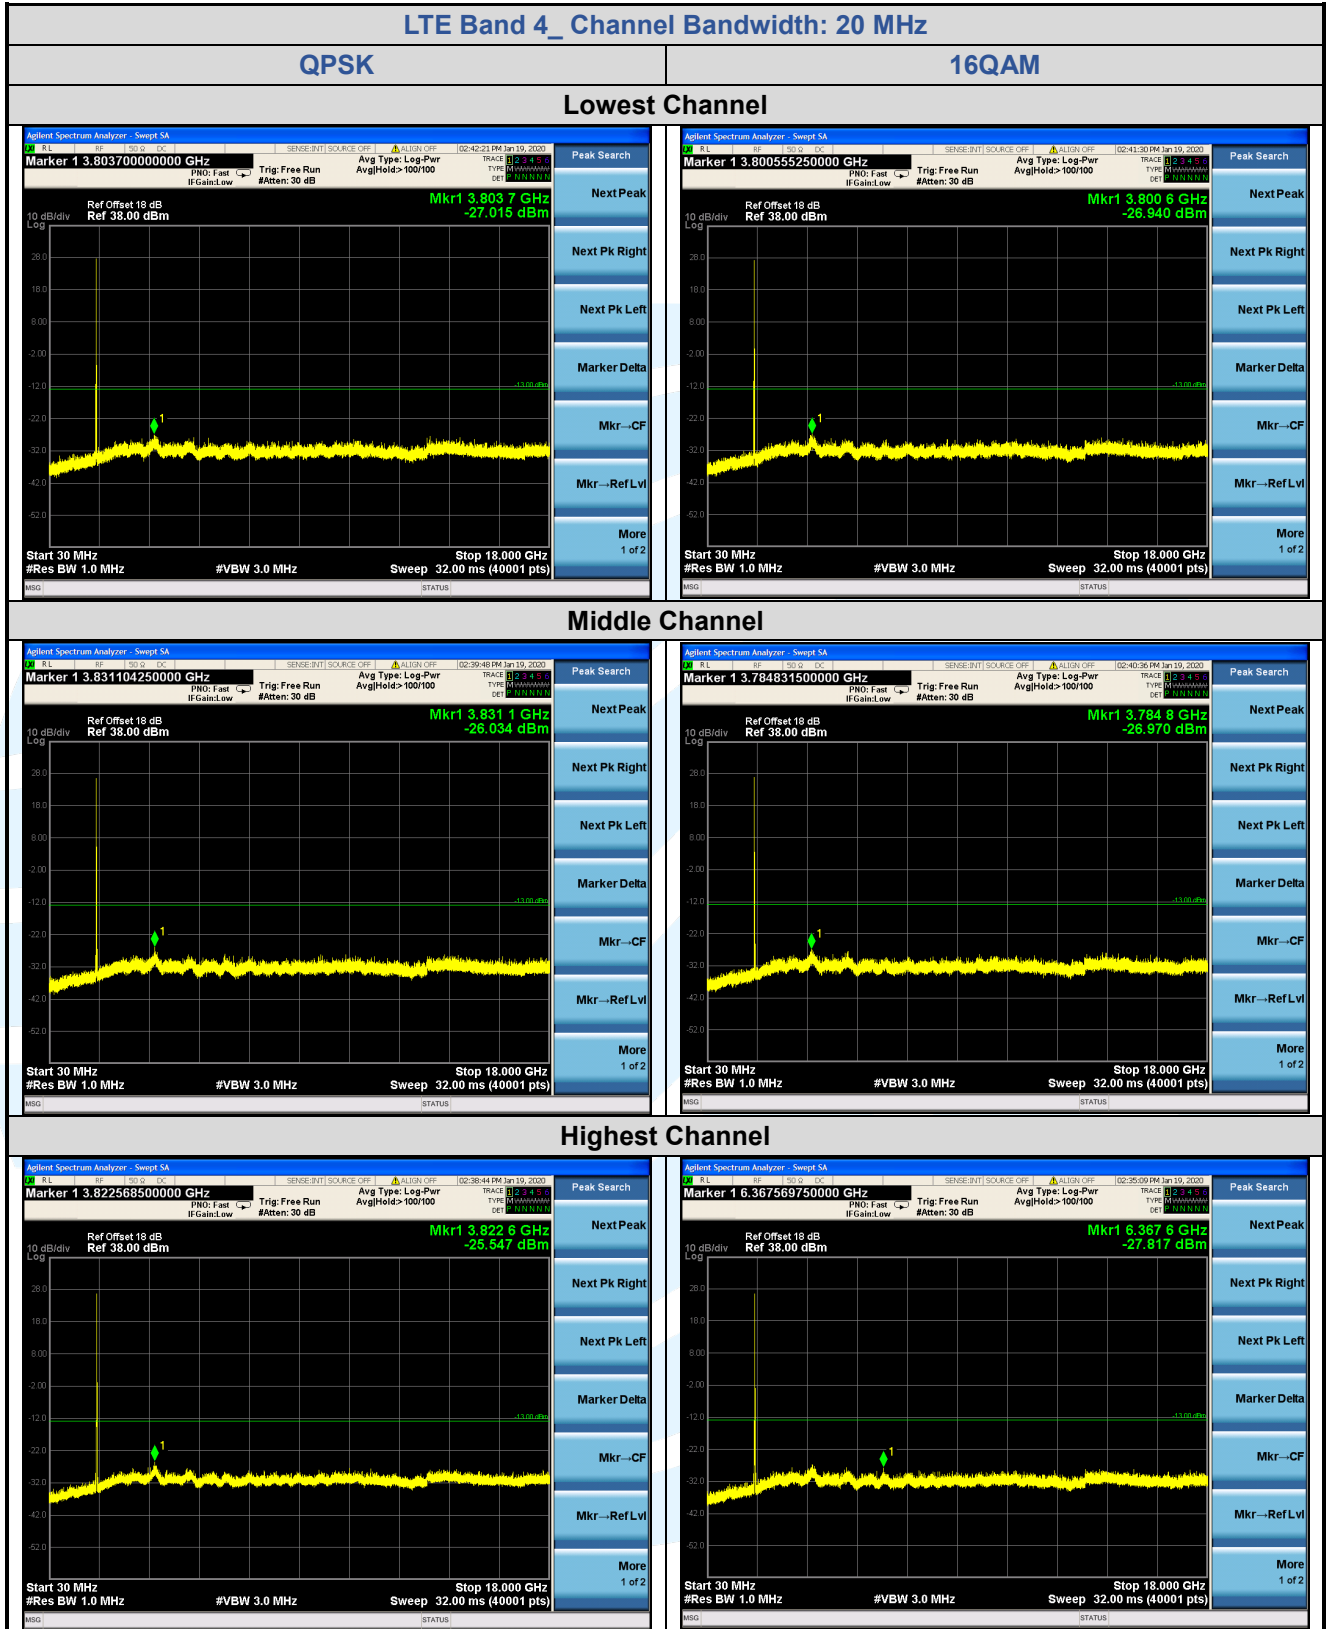

Shenzhen UnionTrust Quality and Technology Co., Ltd.

Address: 16/F, Block A, Building 6, Baoneng Science and Technology Park, Qingxiang Road No.1, Longhua New District, Shenzhen, China

Tel: +86-755-28230888

Fax: +86-755-28230886

E-mail: info@uttlab.com

<http://www.uttlab.com>

UTTR-RF-FCC4G-V1.0