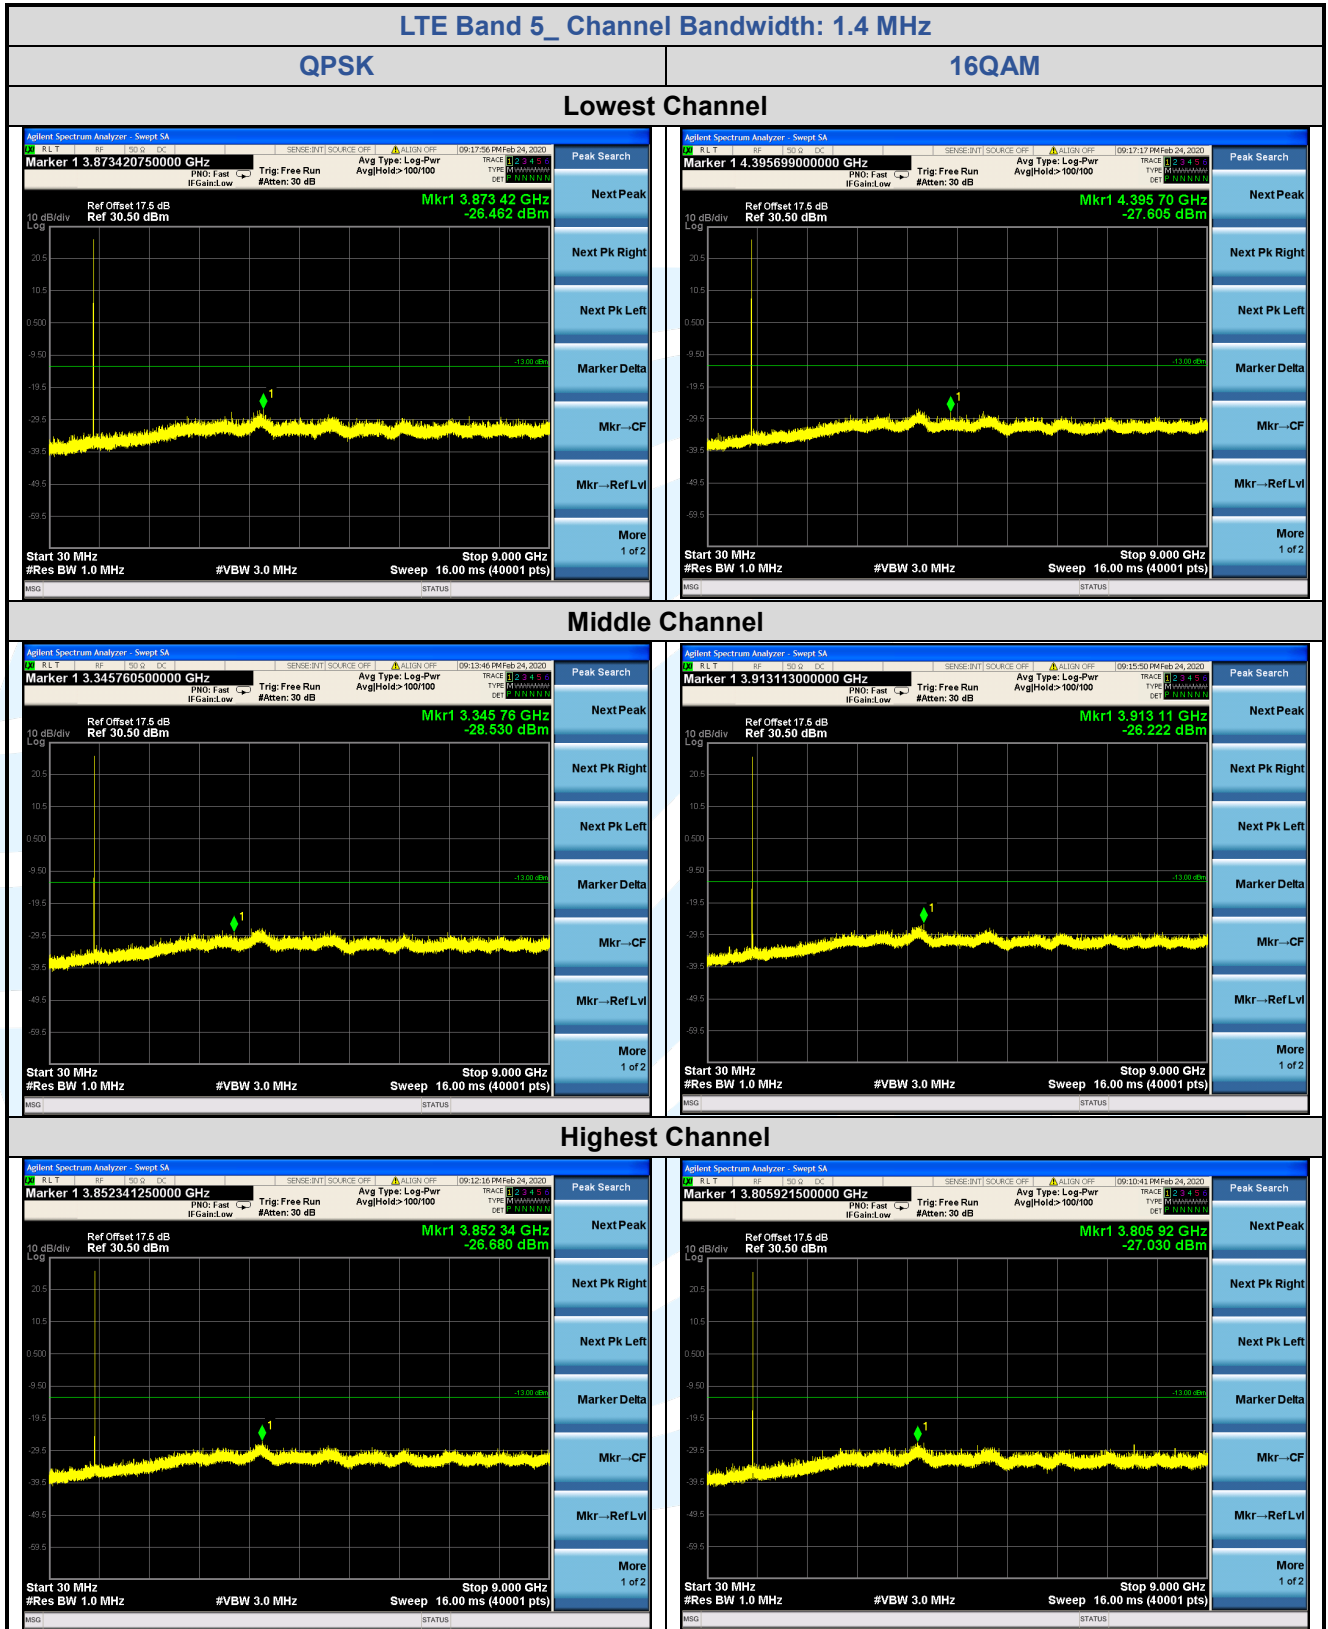

Tel: +86-755-28230888

Fax: +86-755-28230886

E-mail: info@uttlab.com

<http://www.uttlab.com>

UTTR-RF-FCC4G-V1.0

5.7.3 LTE Band 5

Shenzhen UnionTrust Quality and Technology Co., Ltd.

Address: 16/F, Block A, Building 6, Baoneng Science and Technology Park, Qingxiang Road No.1, Longhua New District, Shenzhen, China