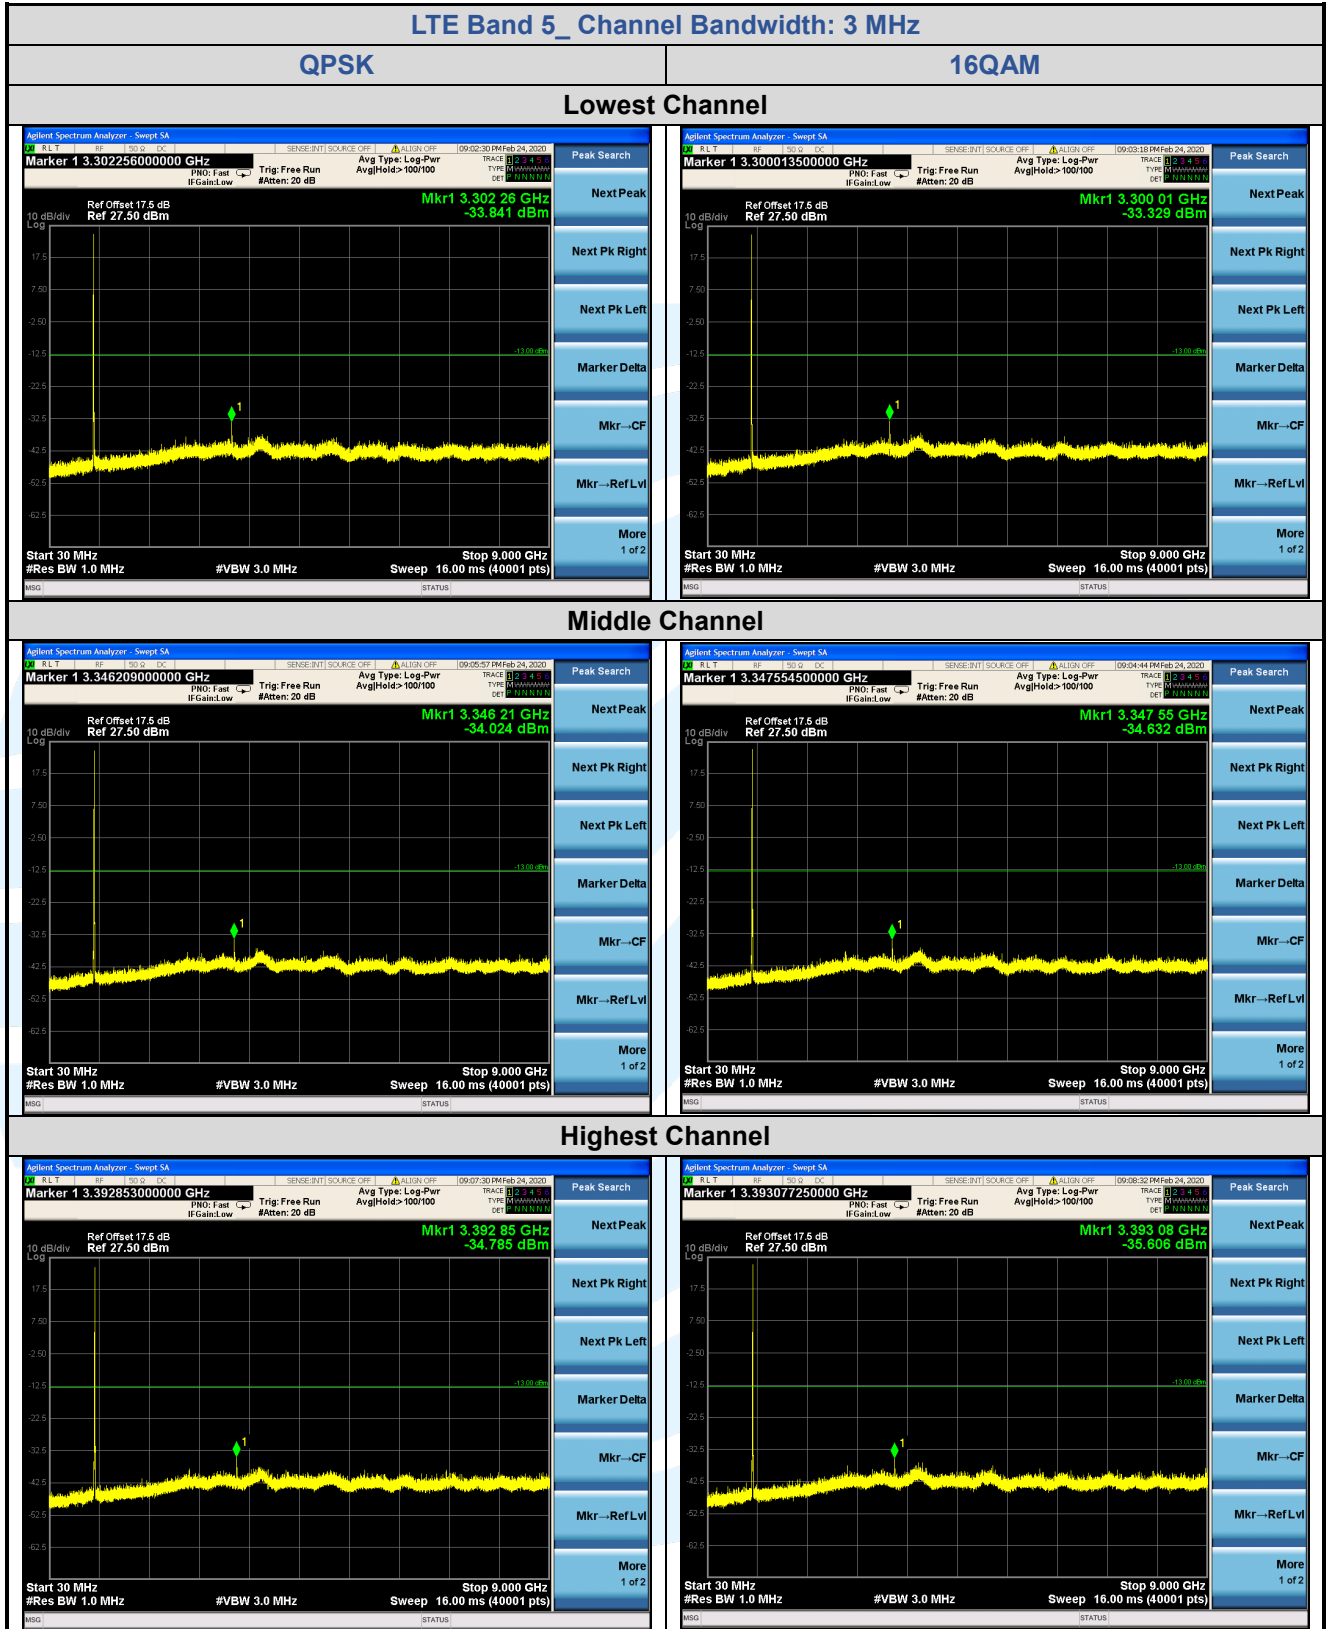

Tel: +86-755-28230888

Fax: +86-755-28230886

E-mail: info@uttlab.com

<http://www.uttlab.com>

UTTR-RF-FCC4G-V1.0

5.7.3 LTE Band 5

Shenzhen UnionTrust Quality and Technology Co., Ltd.

Address: 16/F, Block A, Building 6, Baoneng Science and Technology Park, Qingxiang Road No.1, Longhua New District, Shenzhen, China