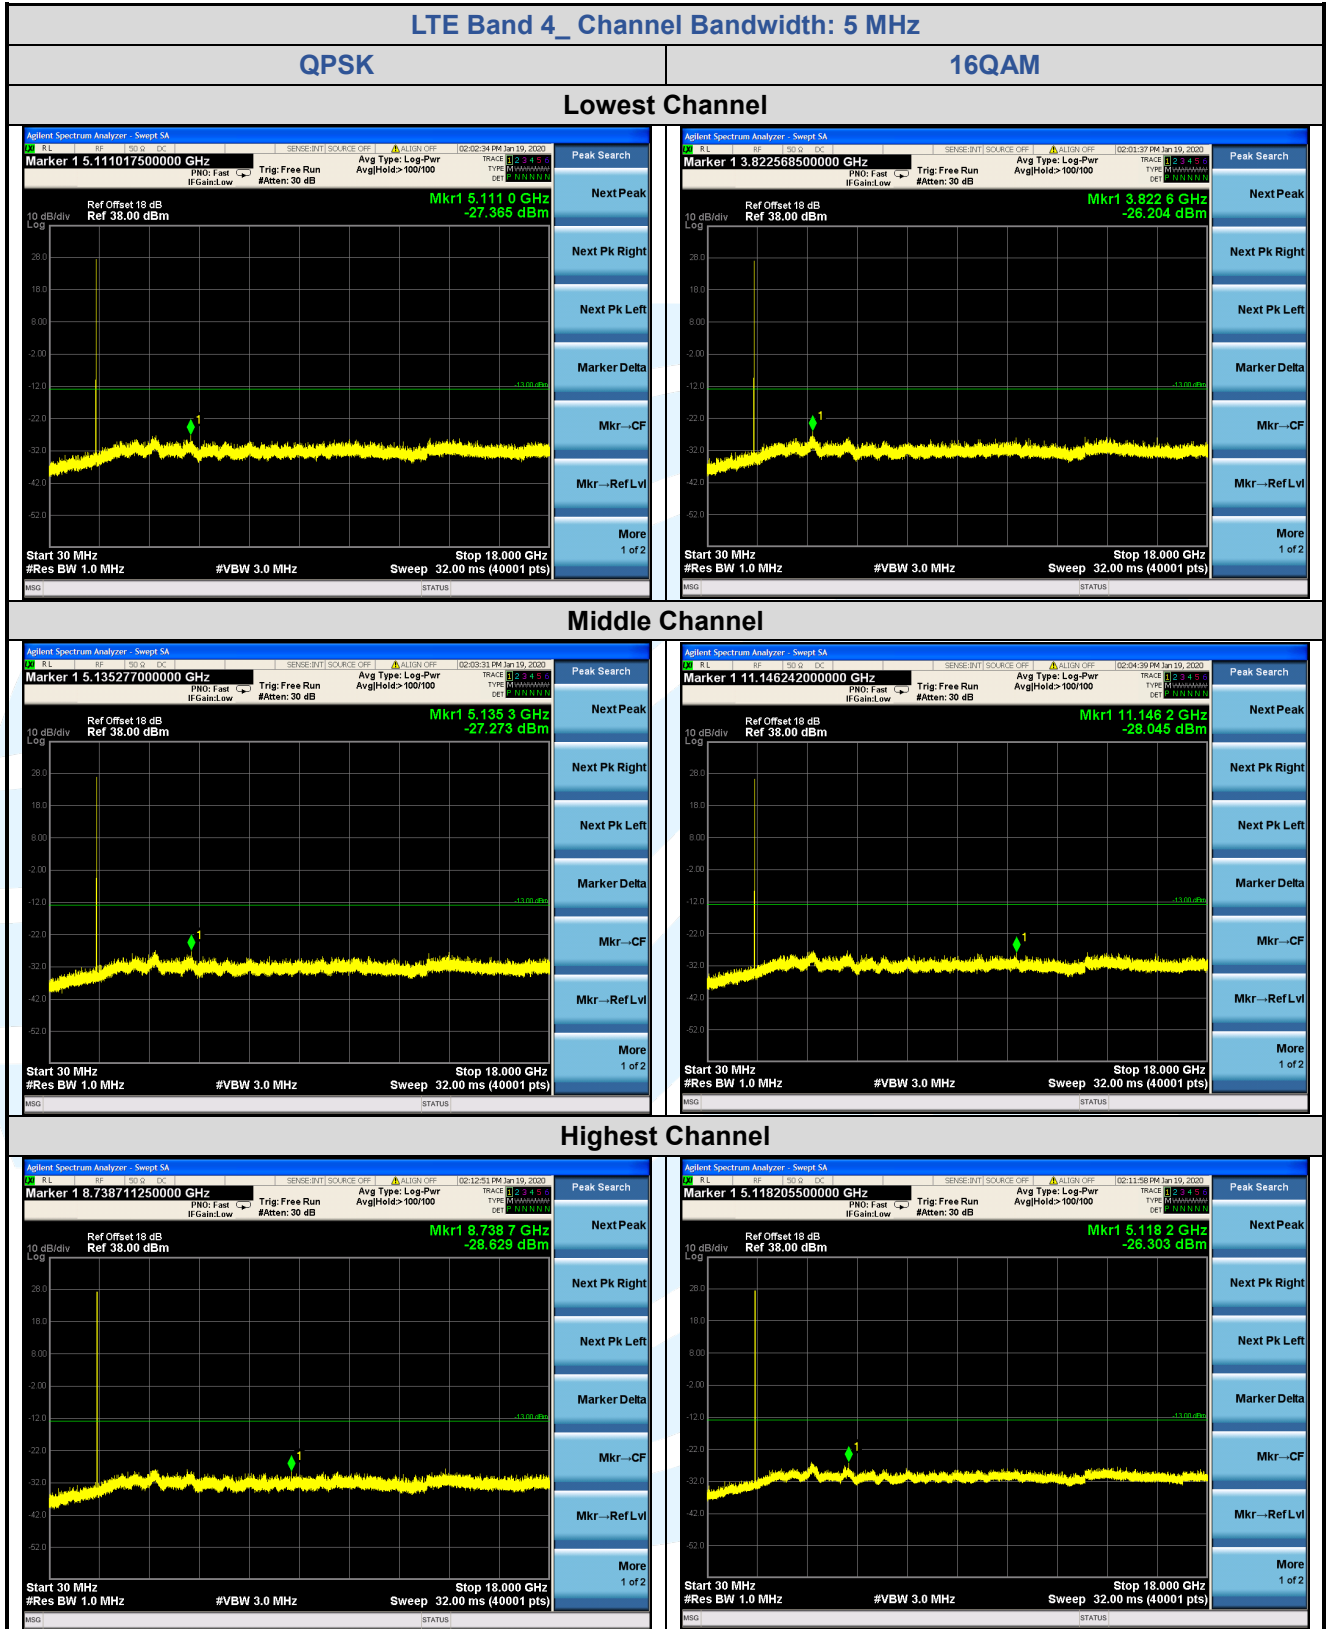

Shenzhen UnionTrust Quality and Technology Co., Ltd.

Address: 16/F, Block A, Building 6, Baoneng Science and Technology Park, Qingxiang Road No.1, Longhua New District, Shenzhen, China

Tel: +86-755-28230888

Fax: +86-755-28230886

E-mail: info@uttlab.com

<http://www.uttlab.com>

UTTR-RF-FCC4G-V1.0