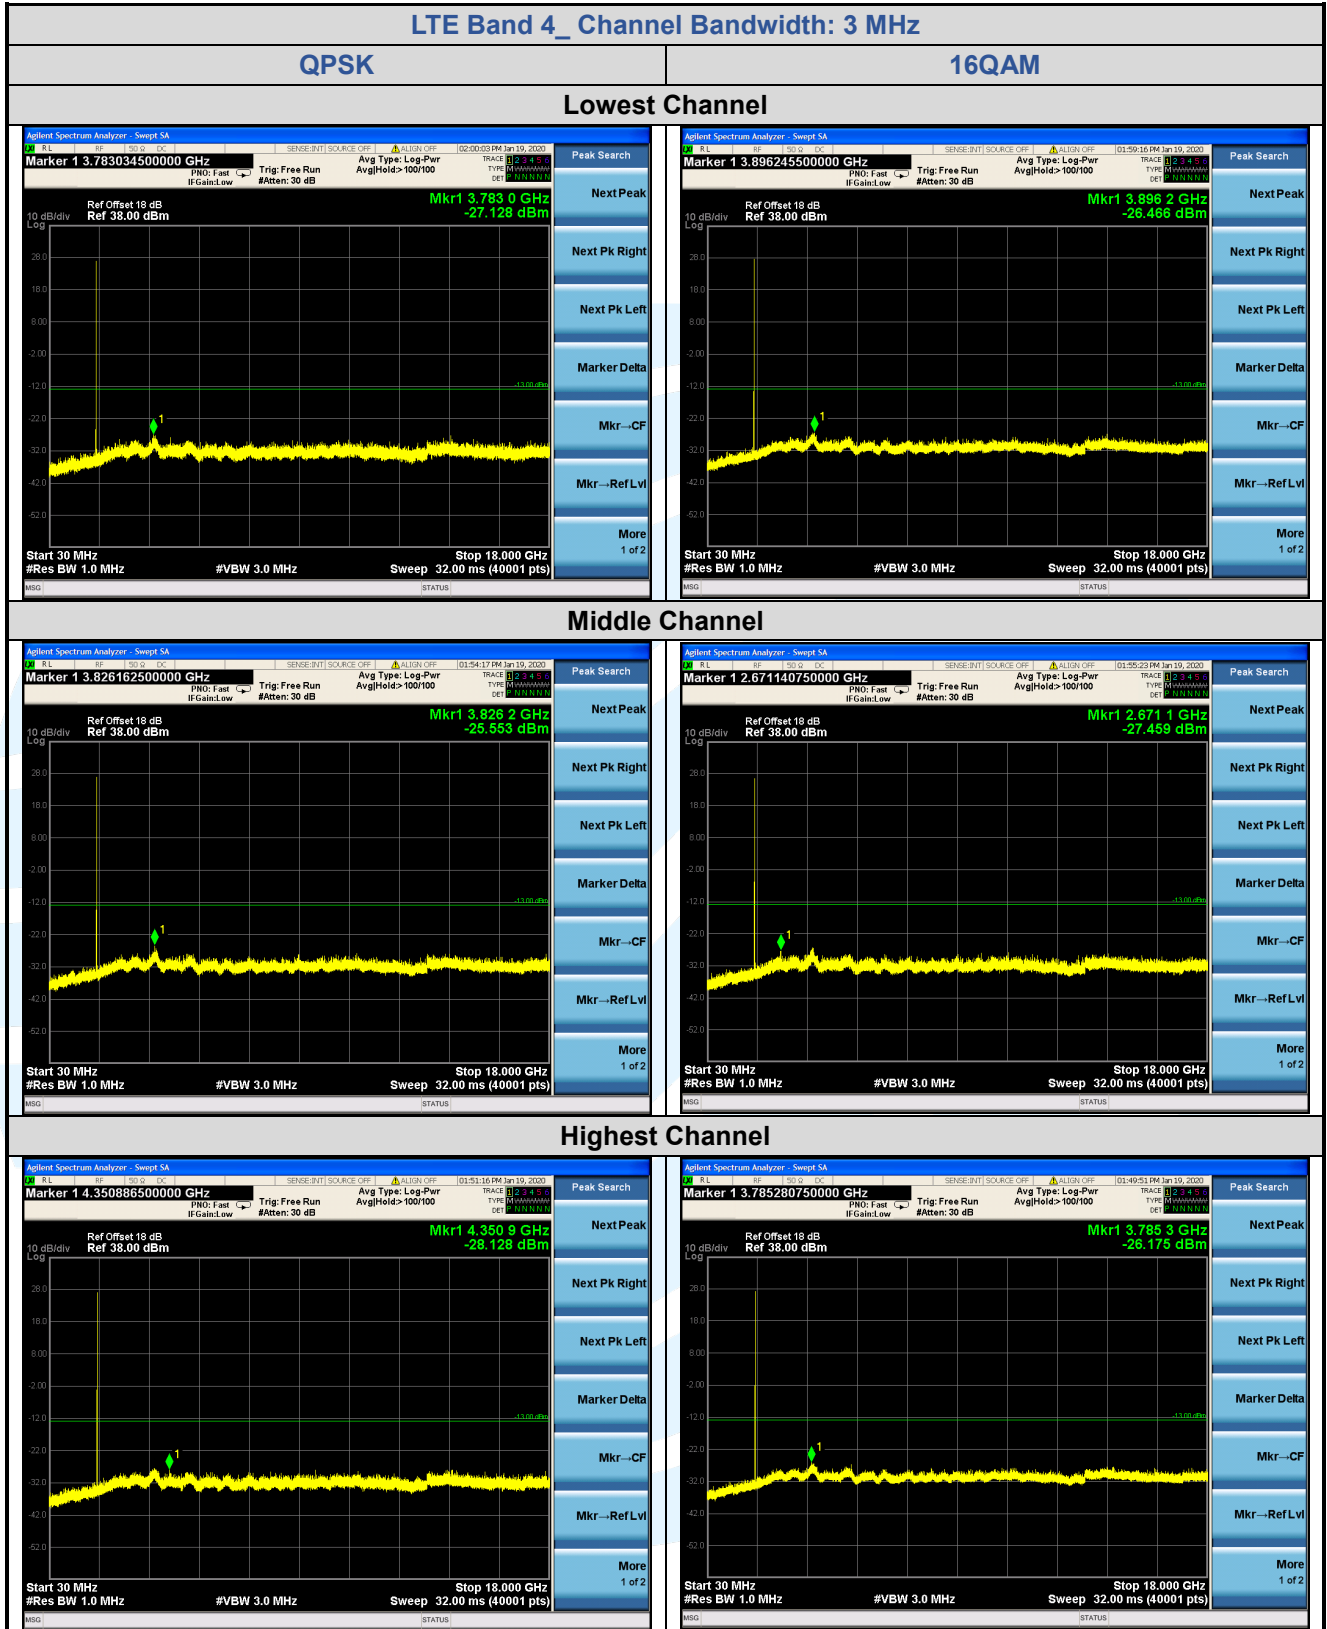

Fax: +86-755-28230886

E-mail: info@uttlab.com

<http://www.uttlab.com>

UTTR-RF-FCC4G-V1.0

5.7.2 LTE Band 4

Shenzhen UnionTrust Quality and Technology Co., Ltd.

Address: 16/F, Block A, Building 6, Baoneng Science and Technology Park, Qingxiang Road No.1, Longhua New District, Shenzhen, China