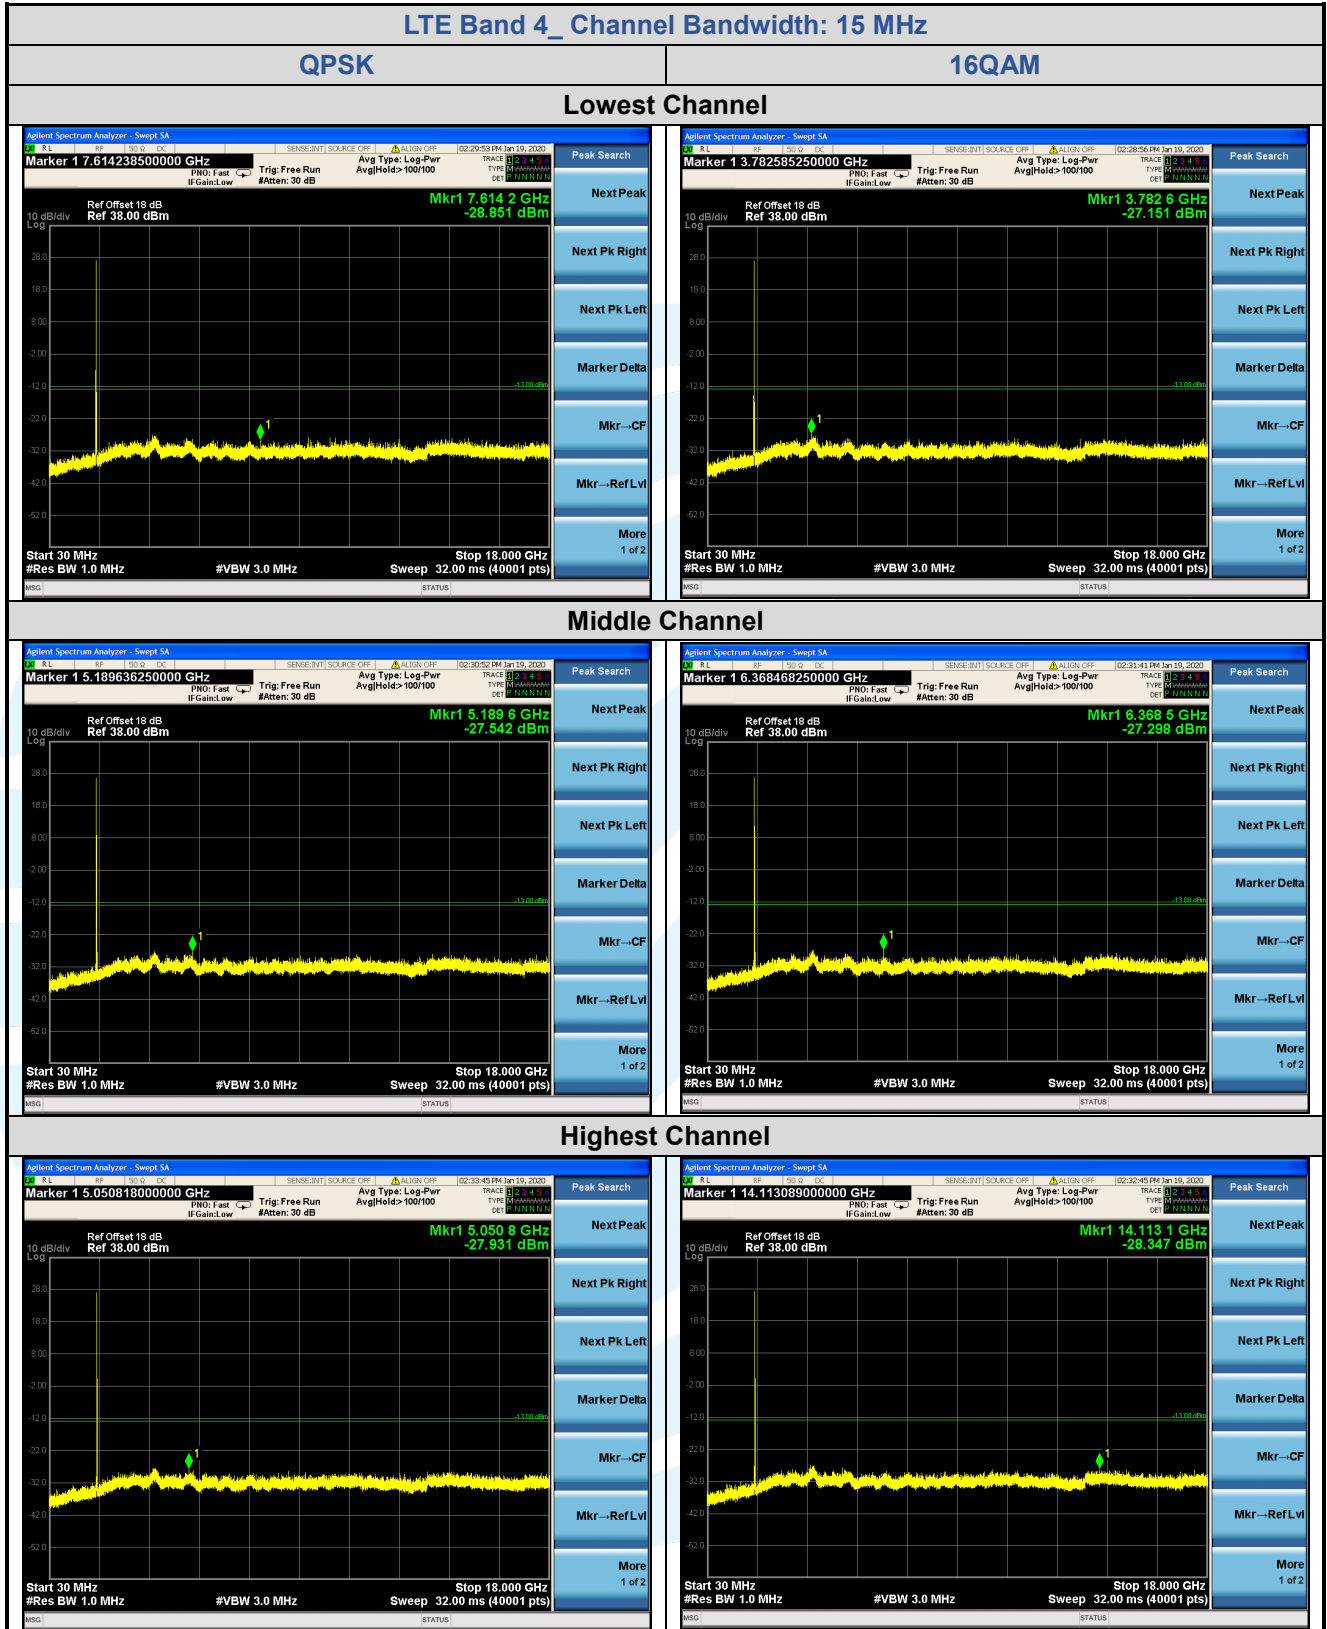

Tel: +86-755-28230888

Fax: +86-755-28230886

E-mail: info@uttlab.com

<http://www.uttlab.com>

UTTR-RF-FCC4G-V1.0

Shenzhen UnionTrust Quality and Technology Co., Ltd.

Address: 16/F, Block A, Building 6, Baoneng Science and Technology Park, Qingxiang Road No.1, Longhua New District, Shenzhen, China