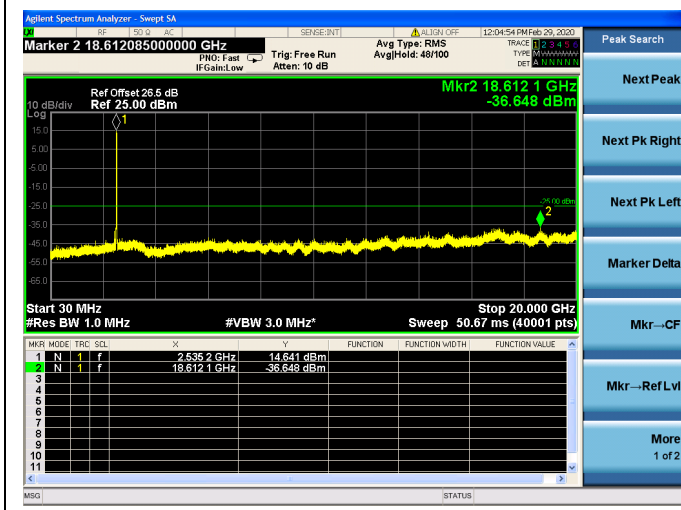

15MHz/64QAM/Mid CH