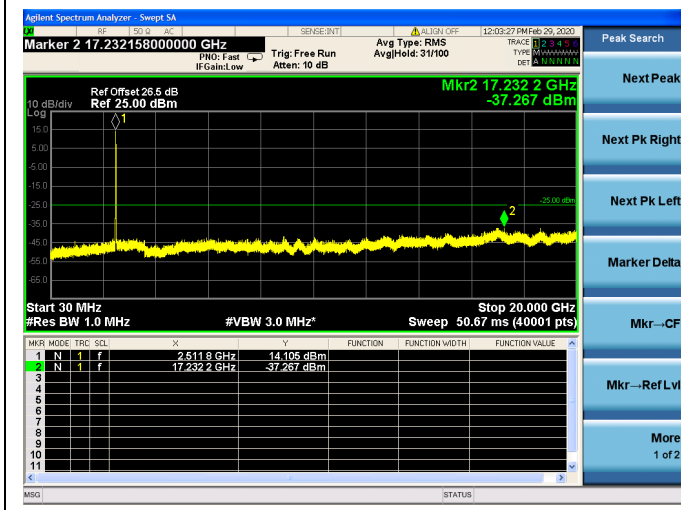

### 10MHz/16QAM/High CH

### 10MHz/64QAM/High CH

LTE Band 7 CSE

15MHz/QPSK /Low CH

15MHz/16QAM/Low CH

15MHz/64QAM/Low CH

LTE Band 7 CSE

15MHz/QPSK /Mid CH

### 15MHz/16QAM/Mid CH