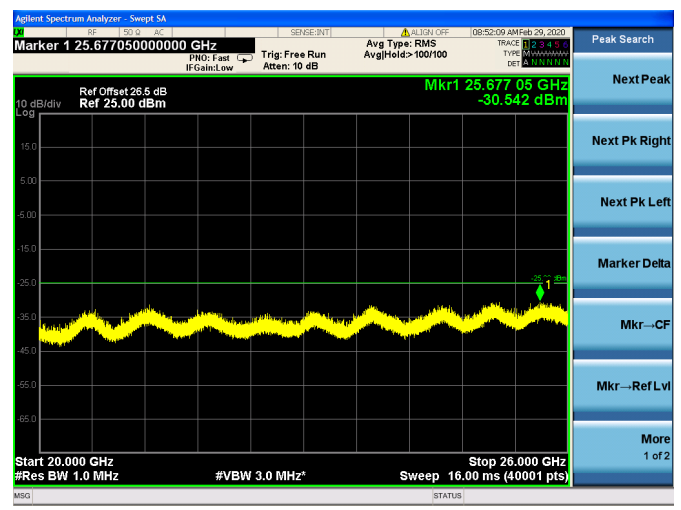

15MHz/64QAM/Mid CH