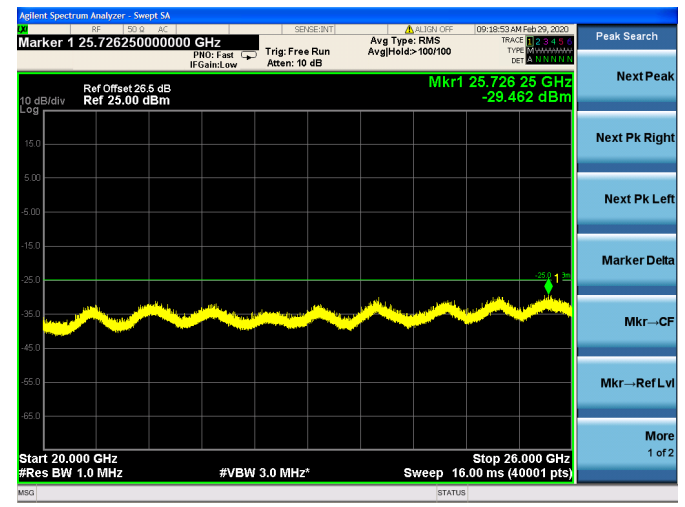

### 5MHz/QPSK /Mid CH

### 5MHz/16QAM/Mid CH

### 5MHz/64QAM/Mid CH

LTE Band 7 CSE

5MHz/QPSK /High CH

5MHz/16QAM/High CH

5MHz/64QAM/High CH

LTE Band 7 CSE

10MHz/QPSK /Low CH

10MHz/16QAM/Low CH