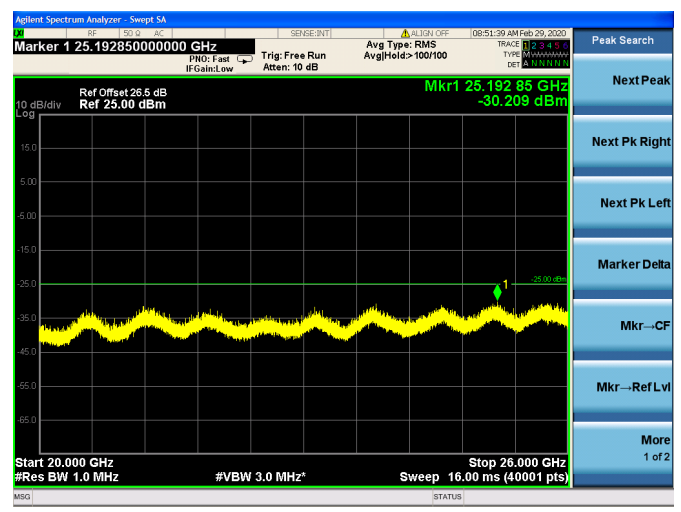

### 10MHz/16QAM/High CH

### 10MHz/64QAM/High CH

LTE Band 7 CSE

15MHz/QPSK /Low CH

15MHz/16QAM/Low CH

15MHz/64QAM/Low CH

LTE Band 7 CSE

15MHz/QPSK /Mid CH

### 15MHz/16QAM/Mid CH