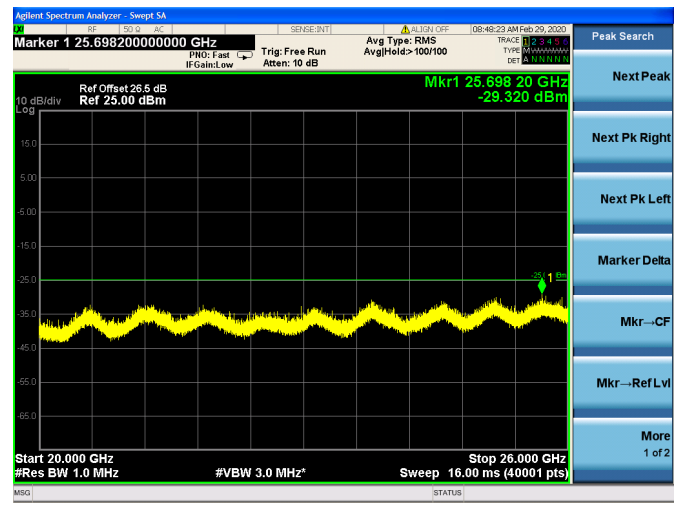

10MHz/64QAM/Low CH

LTE Band 7 CSE

10MHz/QPSK /Mid CH

10MHz/16QAM/Mid CH

10MHz/64QAM/Mid CH

LTE Band 7 CSE

10MHz/QPSK /High CH

### 10MHz/16QAM/High CH