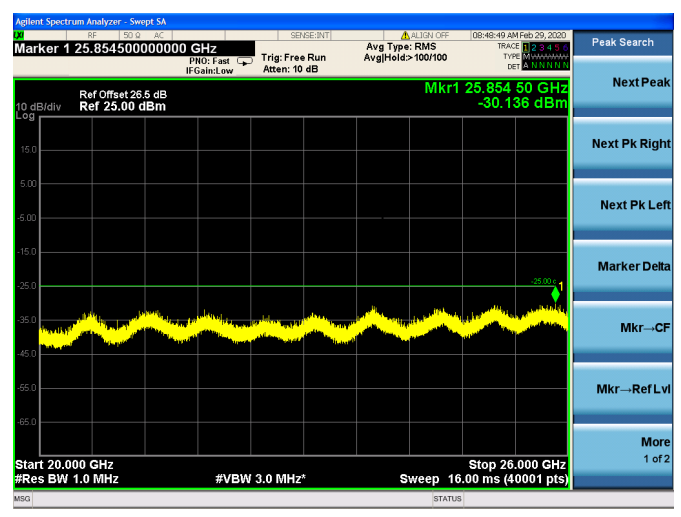

10MHz/64QAM/Low CH

LTE Band 7 CSE

10MHz/QPSK /Mid CH

10MHz/16QAM/Mid CH

10MHz/64QAM/Mid CH

LTE Band 7 CSE

10MHz/QPSK /High CH

### 10MHz/16QAM/High CH