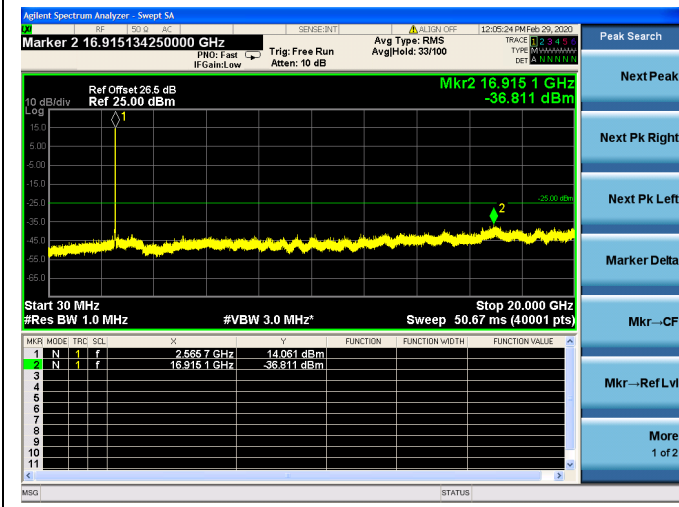

### 15MHz/16QAM/Mid CH

### 15MHz/64QAM/Mid CH

LTE Band 7 CSE

15MHz/QPSK /High CH

15MHz/16QAM/High CH