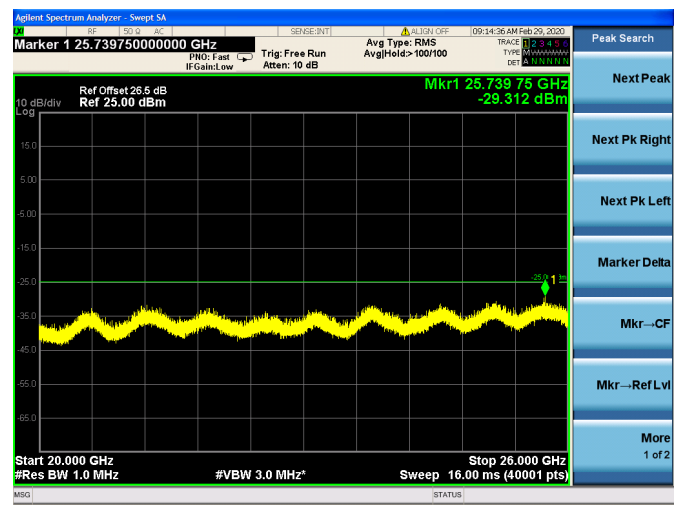

5MHz/16QAM/Mid CH