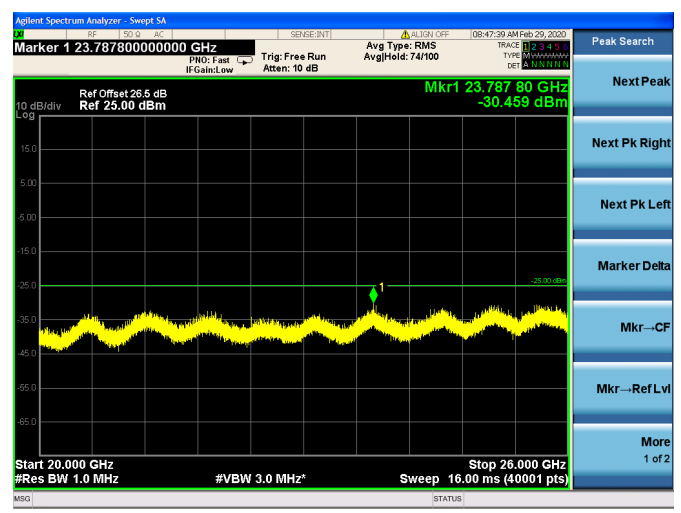

### 5MHz/16QAM/Mid CH

### 5MHz/64QAM/Mid CH

LTE Band 7 CSE

5MHz/QPSK /High CH

5MHz/16QAM/High CH

5MHz/64QAM/High CH

LTE Band 7 CSE

10MHz/QPSK /Low CH

10MHz/16QAM/Low CH

### 10MHz/16QAM/High CH