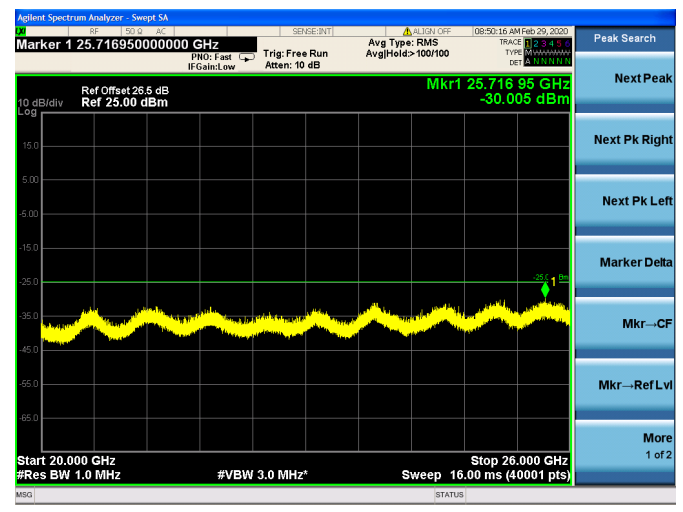

### 10MHz/16QAM/High CH

### 10MHz/64QAM/High CH

LTE Band 7 CSE

15MHz/QPSK /Low CH

15MHz/16QAM/Low CH

15MHz/64QAM/Low CH

LTE Band 7 CSE

15MHz/QPSK /Mid CH