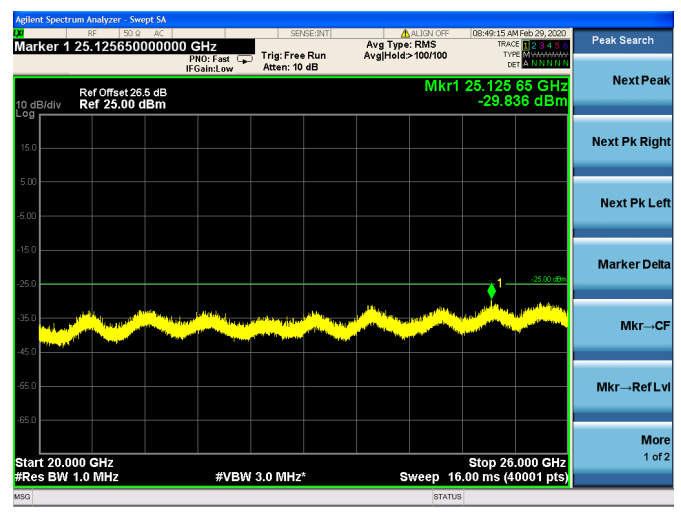

10MHz/64QAM/Low CH

LTE Band 7 CSE

10MHz/QPSK /Mid CH

10MHz/16QAM/Mid CH

10MHz/64QAM/Mid CH

LTE Band 7 CSE

10MHz/QPSK /High CH

### 10MHz/16QAM/High CH