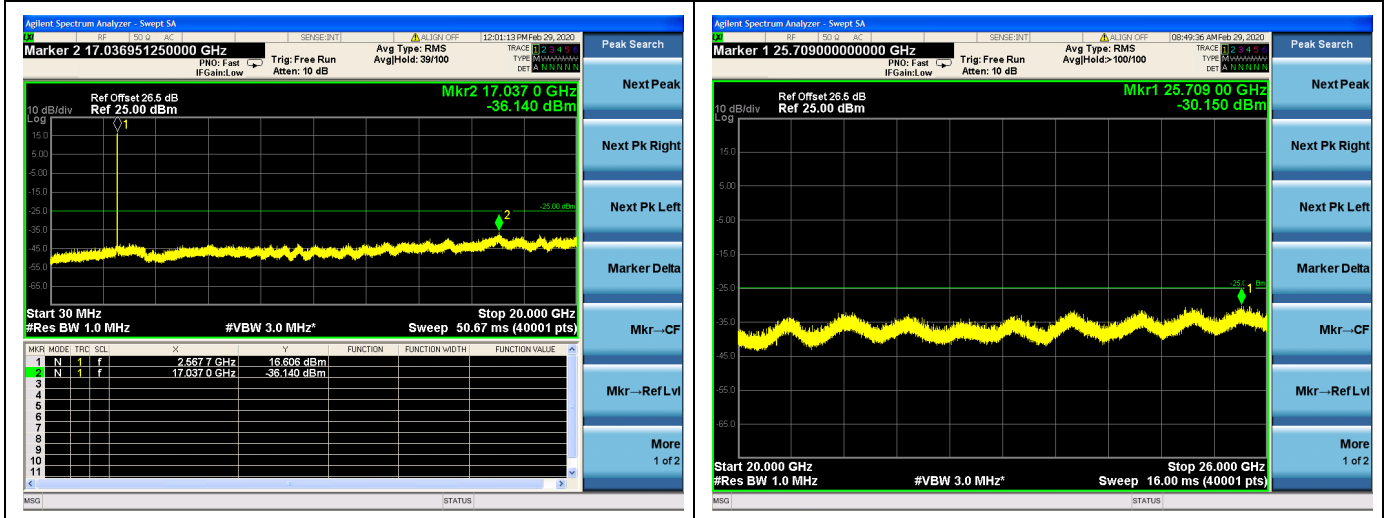

10MHz/64QAM/Low CH

LTE Band 7 CSE

10MHz/QPSK /Mid CH

10MHz/16QAM/Mid CH

10MHz/64QAM/Mid CH

LTE Band 7 CSE

10MHz/QPSK /High CH

### 10MHz/16QAM/High CH