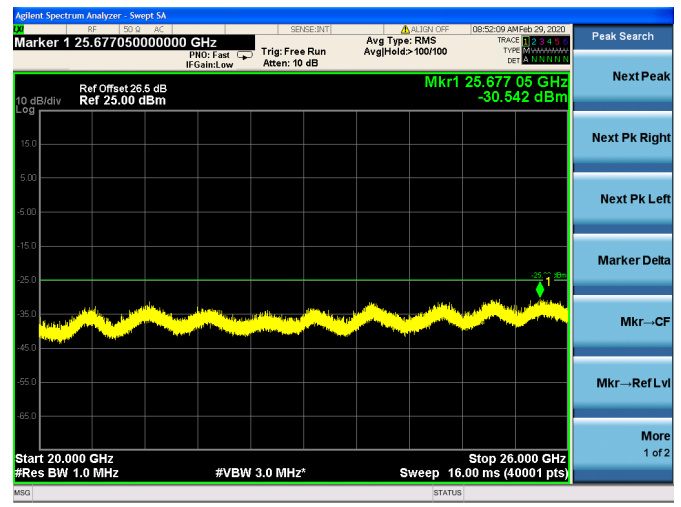

### 10MHz/64QAM/High CH

LTE Band 7 CSE

15MHz/QPSK /Low CH

15MHz/16QAM/Low CH

15MHz/64QAM/Low CH

LTE Band 7 CSE

15MHz/QPSK /Mid CH

### 15MHz/16QAM/Mid CH

### 15MHz/64QAM/Mid CH

LTE Band 7 CSE

15MHz/QPSK /High CH

15MHz/16QAM/High CH