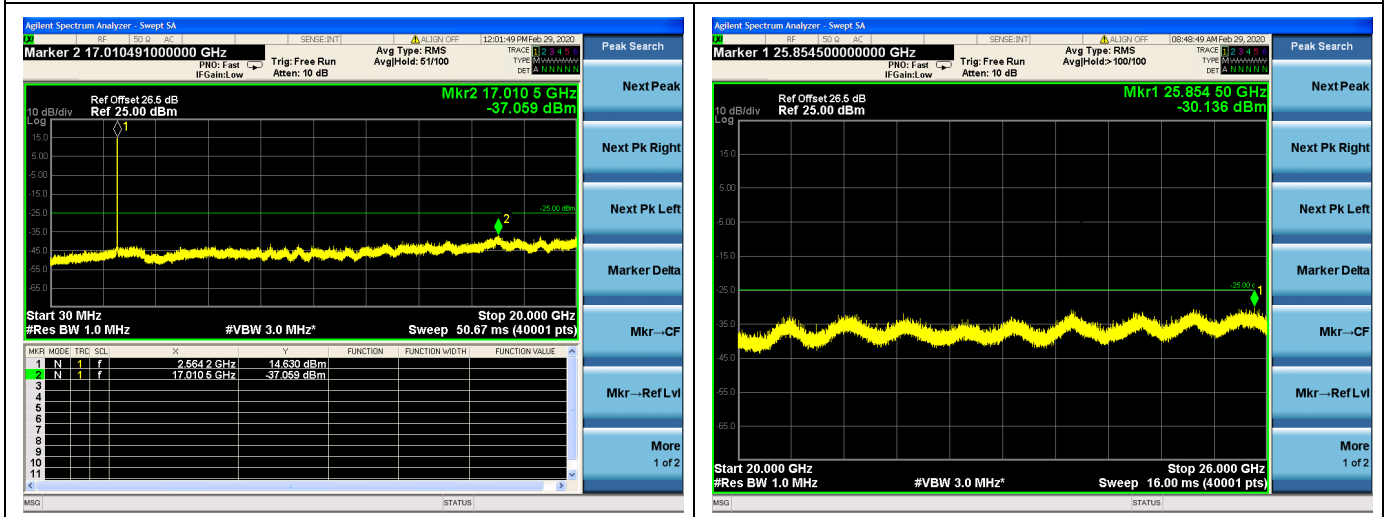

10MHz/64QAM/High CH