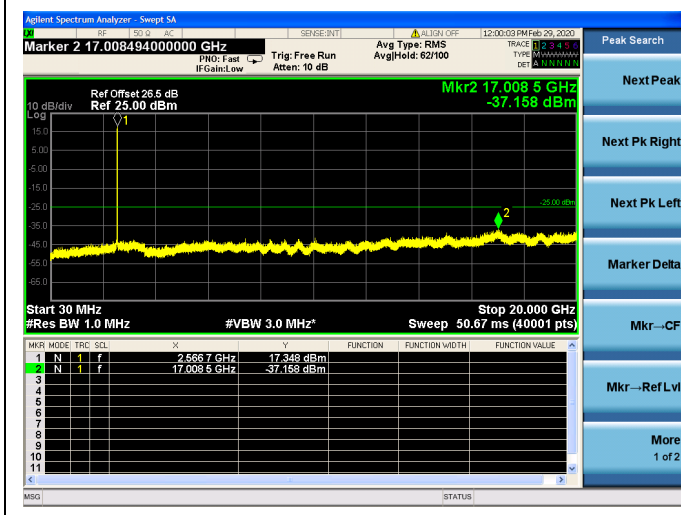

10MHz/64QAM/Low CH

LTE Band 7 CSE

10MHz/QPSK /Mid CH

10MHz/16QAM/Mid CH

10MHz/64QAM/Mid CH

LTE Band 7 CSE

10MHz/QPSK /High CH

### 10MHz/16QAM/High CH