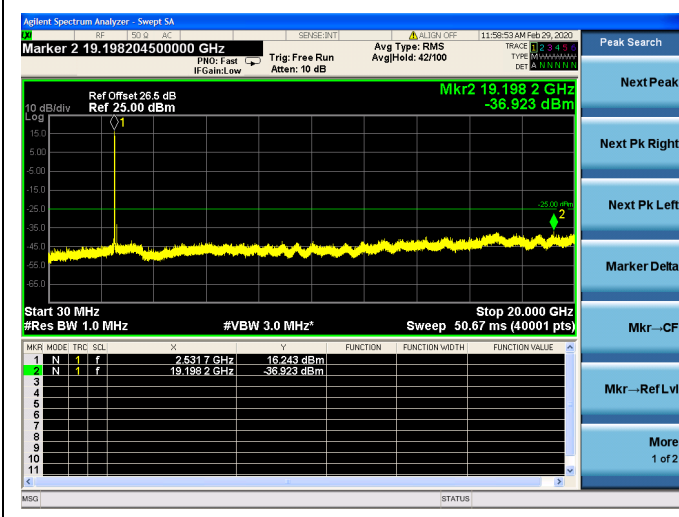

10MHz/64QAM/Low CH

LTE Band 7 CSE

10MHz/QPSK /Mid CH

10MHz/16QAM/Mid CH

10MHz/64QAM/Mid CH

LTE Band 7 CSE

10MHz/QPSK /High CH

### 10MHz/16QAM/High CH