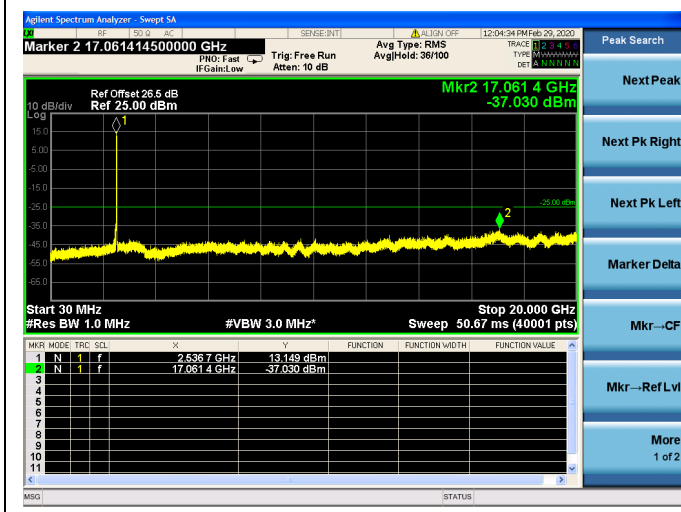

### 10MHz/16QAM/High CH

### 10MHz/64QAM/High CH

LTE Band 7 CSE

15MHz/QPSK /Low CH

15MHz/16QAM/Low CH

15MHz/64QAM/Low CH

LTE Band 7 CSE

15MHz/QPSK /Mid CH

### 15MHz/16QAM/Mid CH