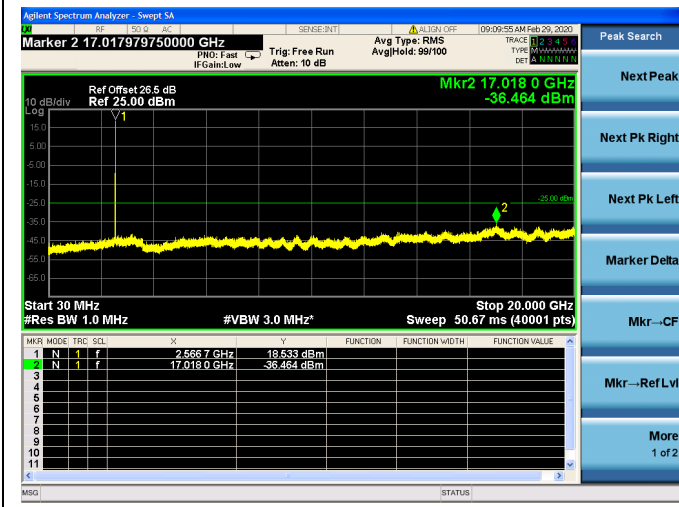

### 5MHz/QPSK /Mid CH

### 5MHz/16QAM/Mid CH

### 5MHz/64QAM/Mid CH

LTE Band 7 CSE

5MHz/QPSK /High CH

5MHz/16QAM/High CH

5MHz/64QAM/High CH

LTE Band 7 CSE

10MHz/QPSK /Low CH

10MHz/16QAM/Low CH