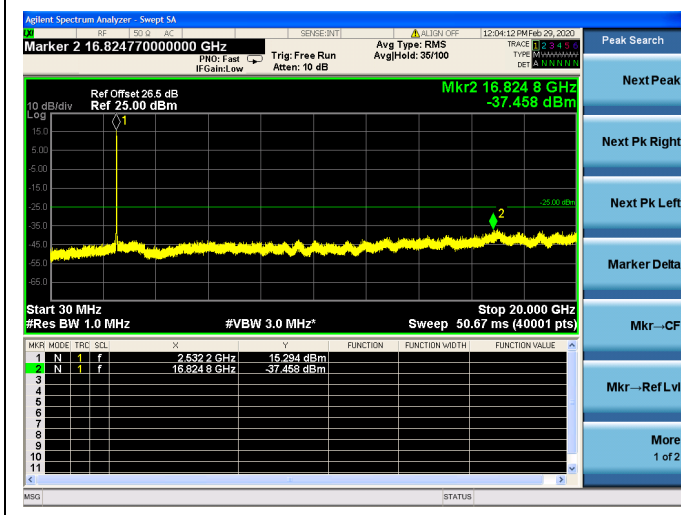

### 10MHz/16QAM/High CH

### 10MHz/64QAM/High CH

LTE Band 7 CSE

15MHz/QPSK /Low CH

15MHz/16QAM/Low CH

15MHz/64QAM/Low CH

LTE Band 7 CSE

15MHz/QPSK /Mid CH

### 15MHz/16QAM/Mid CH