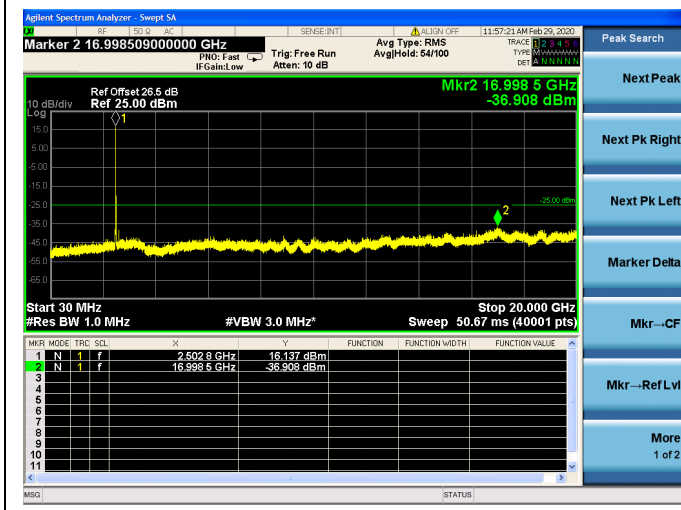

### 5MHz/16QAM/Mid CH

### 5MHz/64QAM/Mid CH

LTE Band 7 CSE

5MHz/QPSK /High CH

5MHz/16QAM/High CH

5MHz/64QAM/High CH

LTE Band 7 CSE

10MHz/QPSK /Low CH

10MHz/16QAM/Low CH

### 10MHz/16QAM/High CH