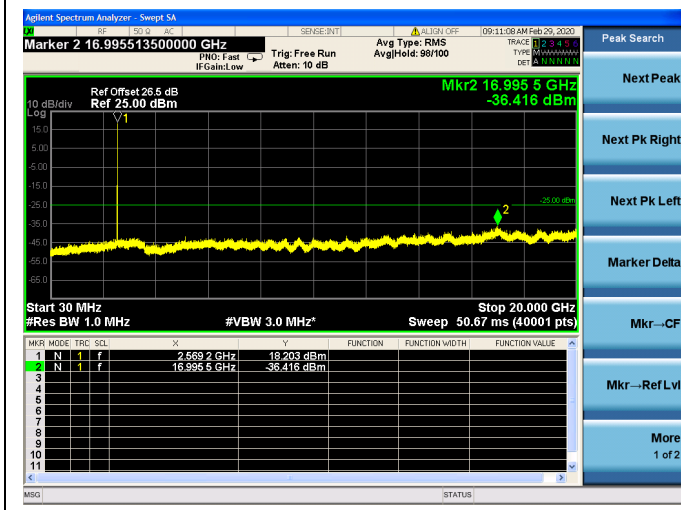

### 5MHz/16QAM/Mid CH

### 5MHz/64QAM/Mid CH

LTE Band 7 CSE

5MHz/QPSK /High CH

5MHz/16QAM/High CH

5MHz/64QAM/High CH

LTE Band 7 CSE

10MHz/QPSK /Low CH

10MHz/16QAM/Low CH

### 10MHz/16QAM/High CH