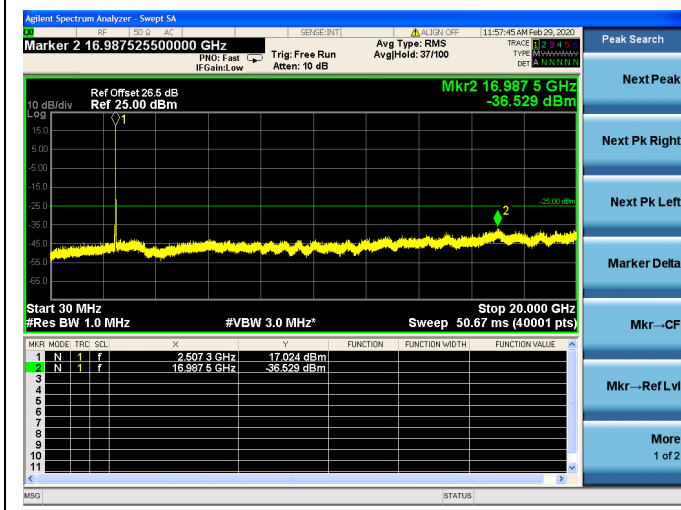

10MHz/64QAM/Low CH