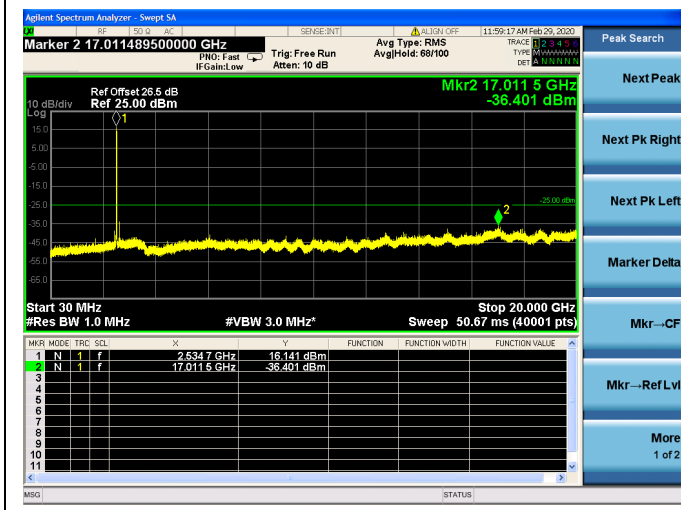

10MHz/64QAM/Low CH

LTE Band 7 CSE

10MHz/QPSK /Mid CH

10MHz/16QAM/Mid CH

10MHz/64QAM/Mid CH

LTE Band 7 CSE

10MHz/QPSK /High CH

### 10MHz/16QAM/High CH