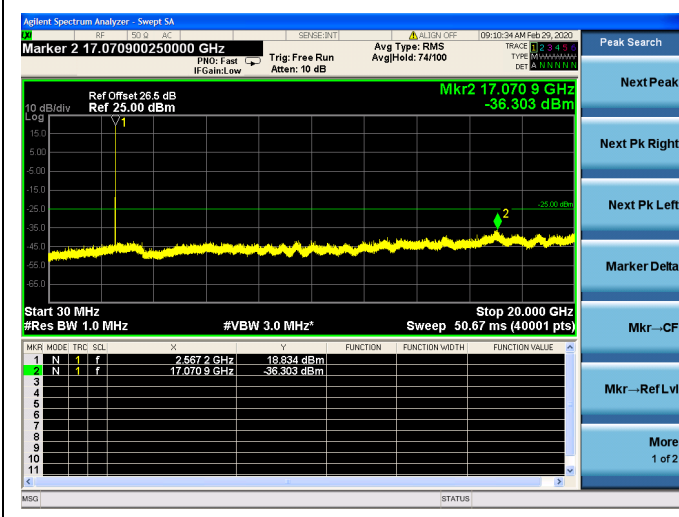

### 5MHz/64QAM/Mid CH

LTE Band 7 CSE

5MHz/QPSK /High CH

5MHz/16QAM/High CH

5MHz/64QAM/High CH

LTE Band 7 CSE

10MHz/QPSK /Low CH

10MHz/16QAM/Low CH

### 10MHz/16QAM/High CH