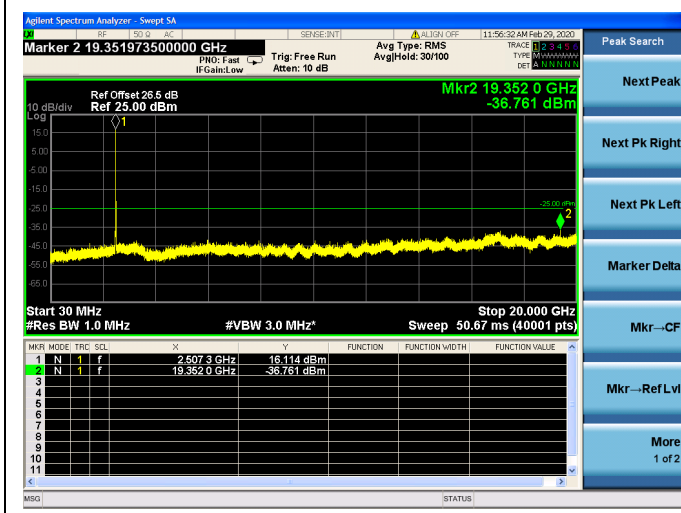

### 5MHz/64QAM/Mid CH

LTE Band 7 CSE

5MHz/QPSK /High CH

5MHz/16QAM/High CH

5MHz/64QAM/High CH

LTE Band 7 CSE

10MHz/QPSK /Low CH

10MHz/16QAM/Low CH

### 10MHz/16QAM/High CH