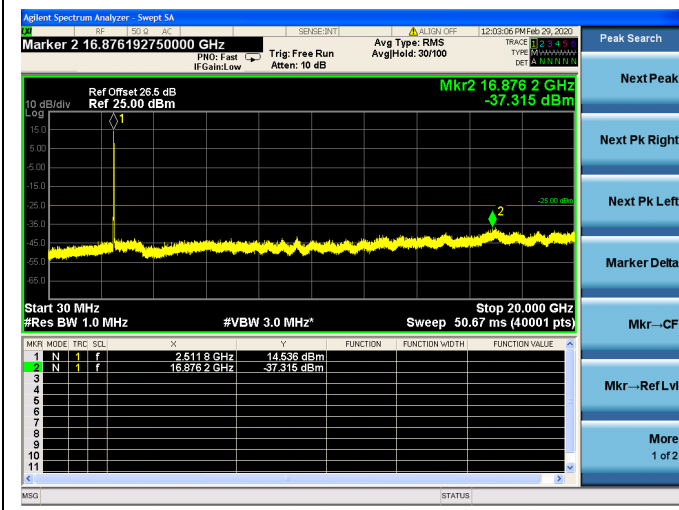

### 10MHz/16QAM/High CH

### 10MHz/64QAM/High CH

LTE Band 7 CSE

15MHz/QPSK /Low CH

15MHz/16QAM/Low CH

15MHz/64QAM/Low CH

LTE Band 7 CSE

15MHz/QPSK /Mid CH

### 15MHz/16QAM/Mid CH