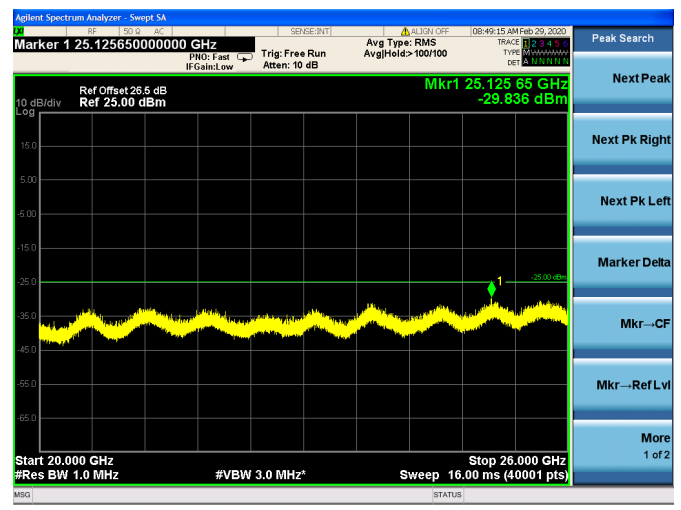

10MHz/64QAM/Low CH

LTE Band 7 CSE

10MHz/QPSK /Mid CH

10MHz/16QAM/Mid CH

10MHz/64QAM/Mid CH

LTE Band 7 CSE

10MHz/QPSK /High CH

### 10MHz/16QAM/High CH