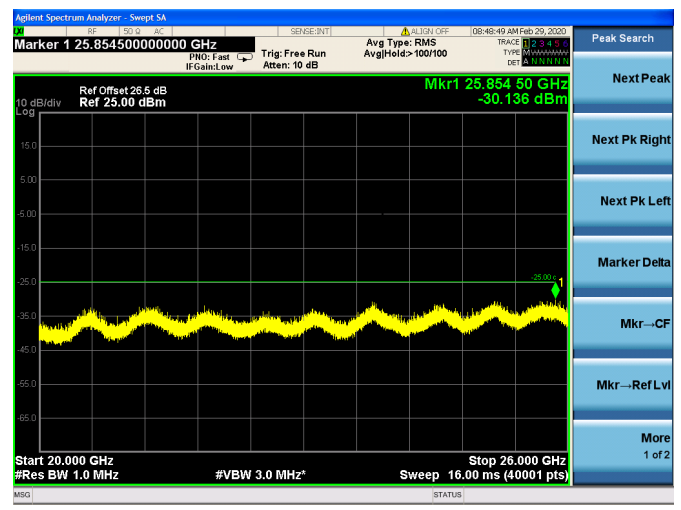

### 5MHz/64QAM/Mid CH

LTE Band 7 CSE

5MHz/QPSK /High CH

5MHz/16QAM/High CH

5MHz/64QAM/High CH

LTE Band 7 CSE

10MHz/QPSK /Low CH

10MHz/16QAM/Low CH

### 10MHz/16QAM/High CH