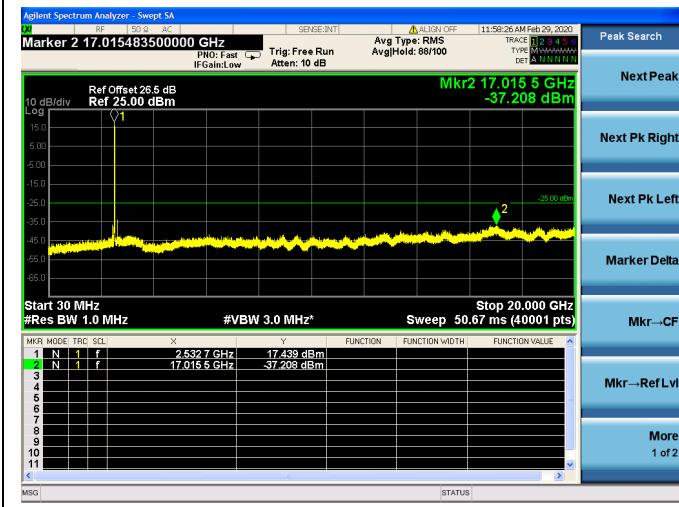

10MHz/64QAM/Low CH

LTE Band 7 CSE

10MHz/QPSK /Mid CH

10MHz/16QAM/Mid CH

10MHz/64QAM/Mid CH

LTE Band 7 CSE

10MHz/QPSK /High CH

### 10MHz/16QAM/High CH