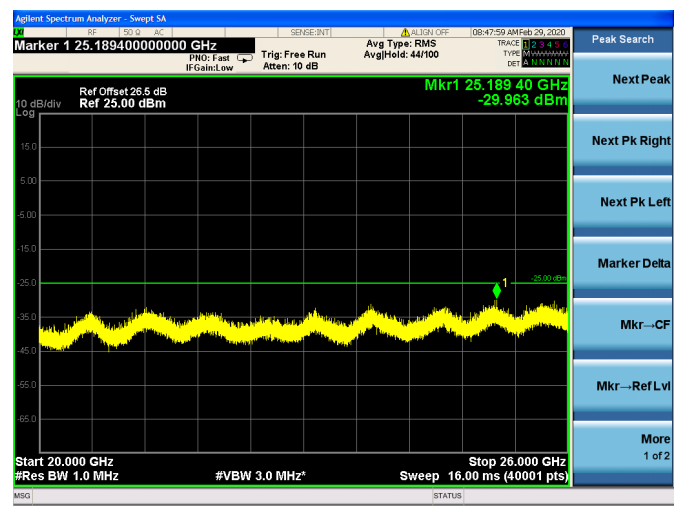

10MHz/64QAM/Low CH