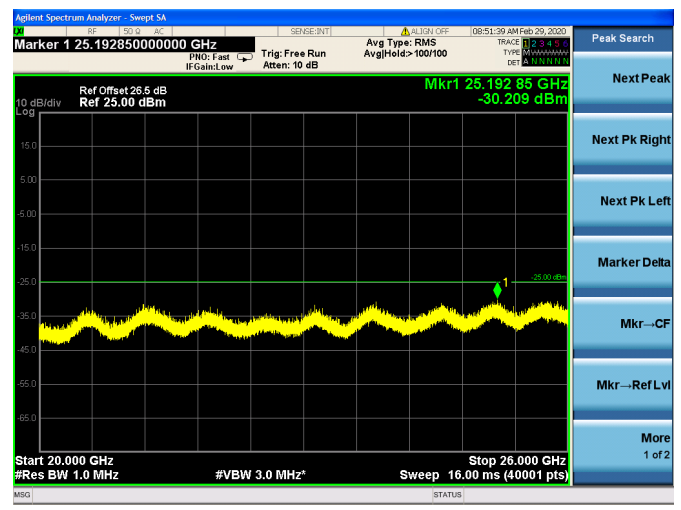

### 10MHz/16QAM/High CH

### 10MHz/64QAM/High CH

LTE Band 7 CSE

15MHz/QPSK /Low CH

15MHz/16QAM/Low CH

15MHz/64QAM/Low CH

LTE Band 7 CSE

15MHz/QPSK /Mid CH

### 15MHz/16QAM/Mid CH