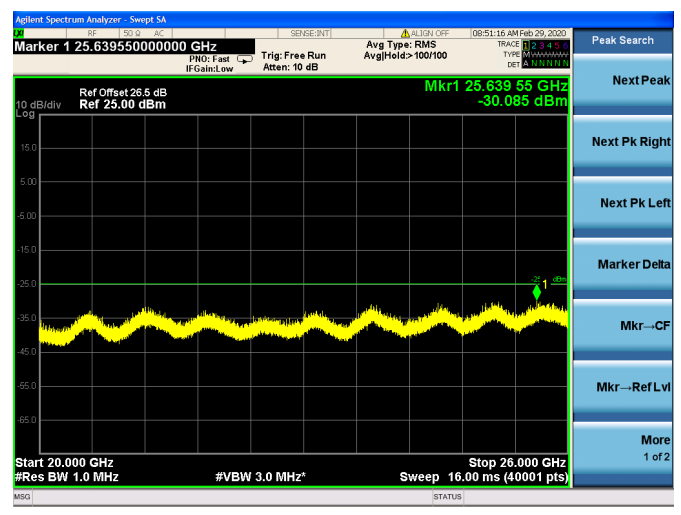

### 10MHz/16QAM/High CH

### 10MHz/64QAM/High CH

LTE Band 7 CSE

15MHz/QPSK /Low CH

15MHz/16QAM/Low CH

15MHz/64QAM/Low CH

LTE Band 7 CSE

15MHz/QPSK /Mid CH

### 15MHz/16QAM/Mid CH