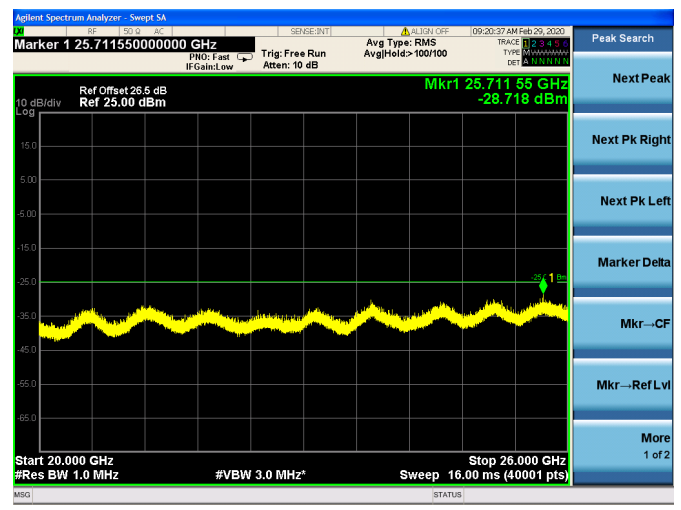

### 5MHz/64QAM/Mid CH

LTE Band 7 CSE

5MHz/QPSK /High CH

5MHz/16QAM/High CH

5MHz/64QAM/High CH

LTE Band 7 CSE

10MHz/QPSK /Low CH

10MHz/16QAM/Low CH

### 10MHz/16QAM/High CH