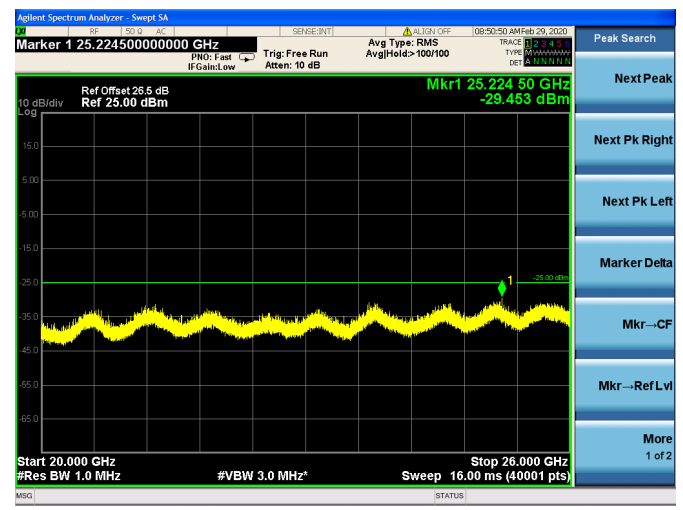

### 10MHz/16QAM/High CH

### 10MHz/64QAM/High CH

LTE Band 7 CSE

15MHz/QPSK /Low CH

15MHz/16QAM/Low CH

15MHz/64QAM/Low CH

LTE Band 7 CSE

15MHz/QPSK /Mid CH

### 15MHz/16QAM/Mid CH