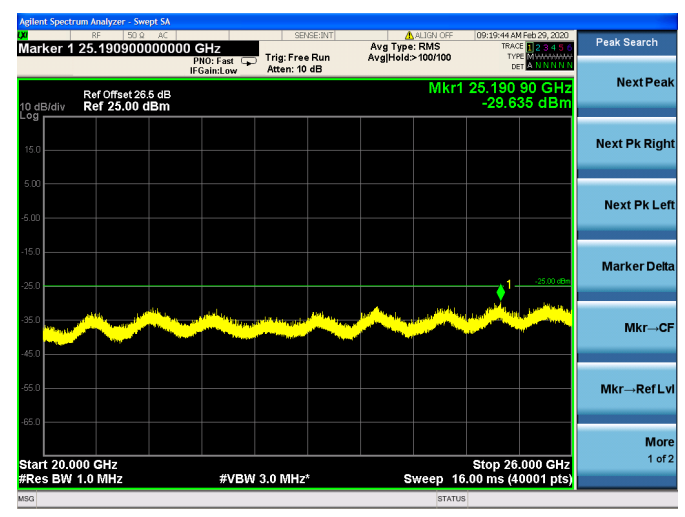

### 5MHz/16QAM/Mid CH

### 5MHz/64QAM/Mid CH

LTE Band 7 CSE

5MHz/QPSK /High CH

5MHz/16QAM/High CH

5MHz/64QAM/High CH

LTE Band 7 CSE

10MHz/QPSK /Low CH

10MHz/16QAM/Low CH

### 10MHz/16QAM/High CH