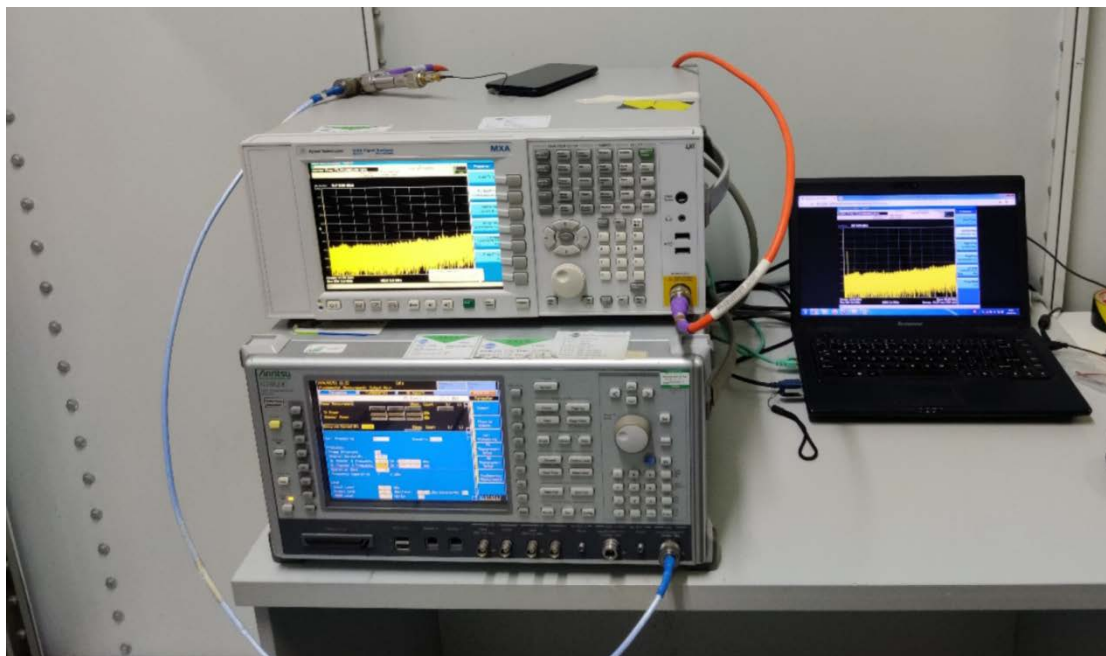

FCC ID:YHLBOLDM6

Test Setup Photos

1. RF measurement setup

(GSM&WCDMA<E)

2. Radiated Spurious Emission(30MHz-1GHz)

3. Radiated Spurious Emission(above 1GHz)