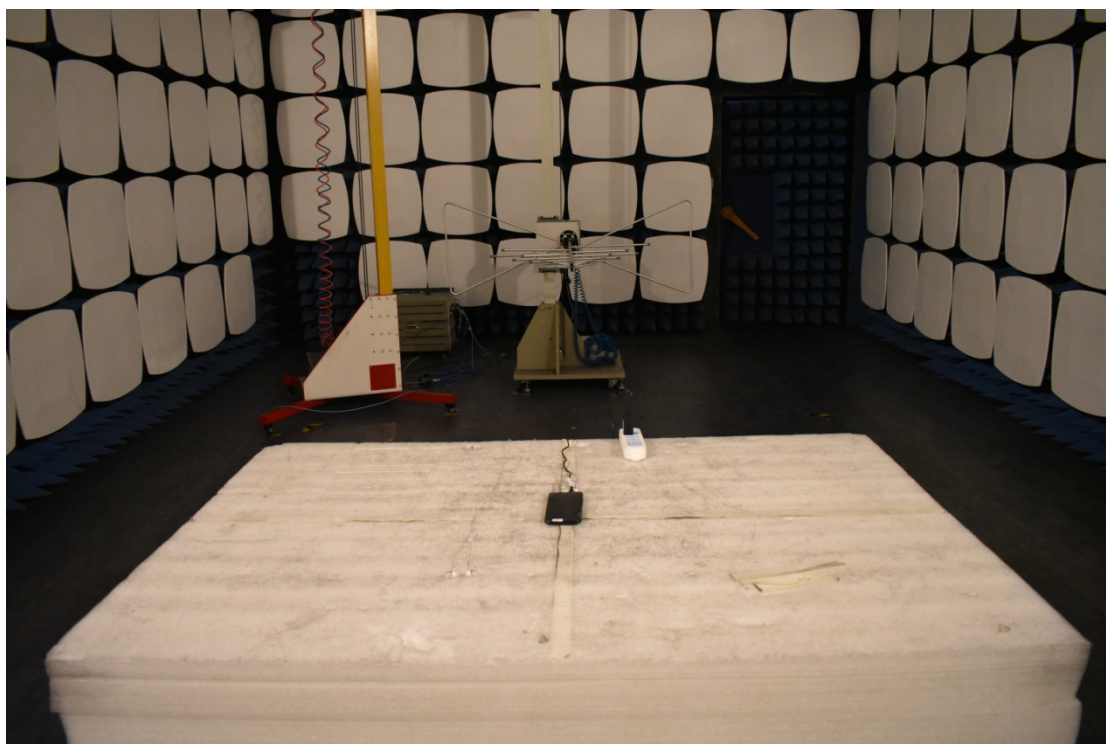

FCC ID:YHLBOLDM6

Test Setup Photos

1. RF measurement setup

(GSM&WCDMA<E)

2. Radiated Spurious Emission(30MHz-1GHz)

3. Radiated Spurious Emission(above 1GHz)