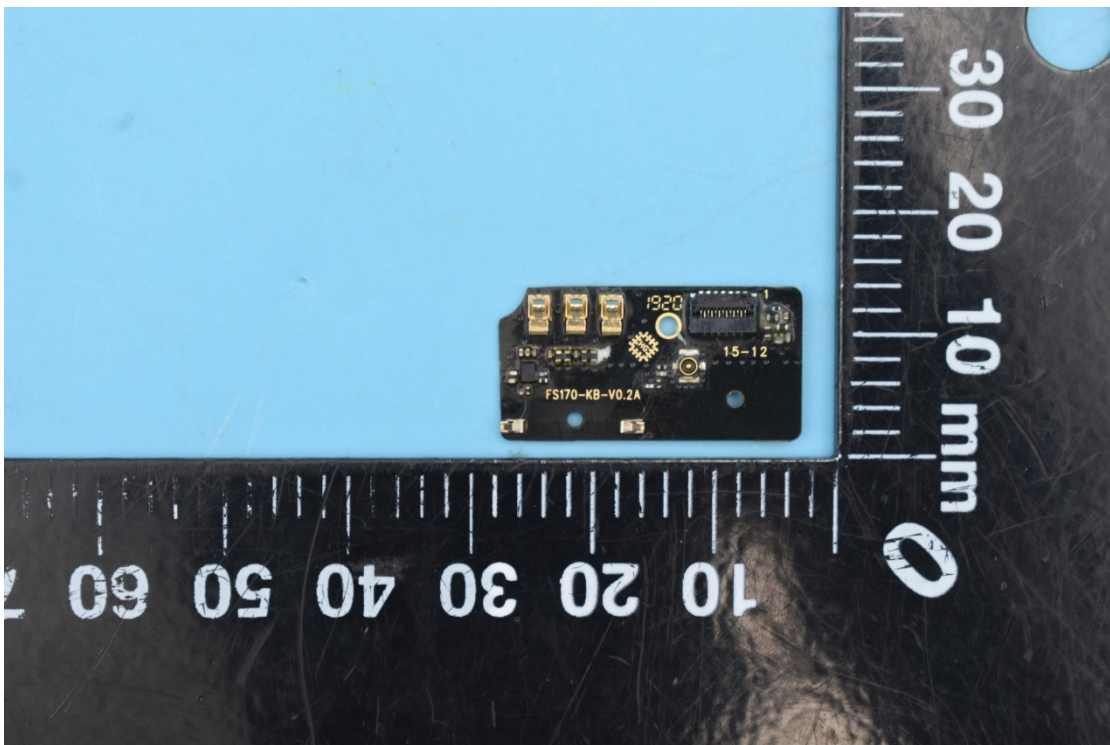

# FCC ID:YHLBOLDM6

## Internal Photos

### 1. EUT uncover view

2. Antenna view