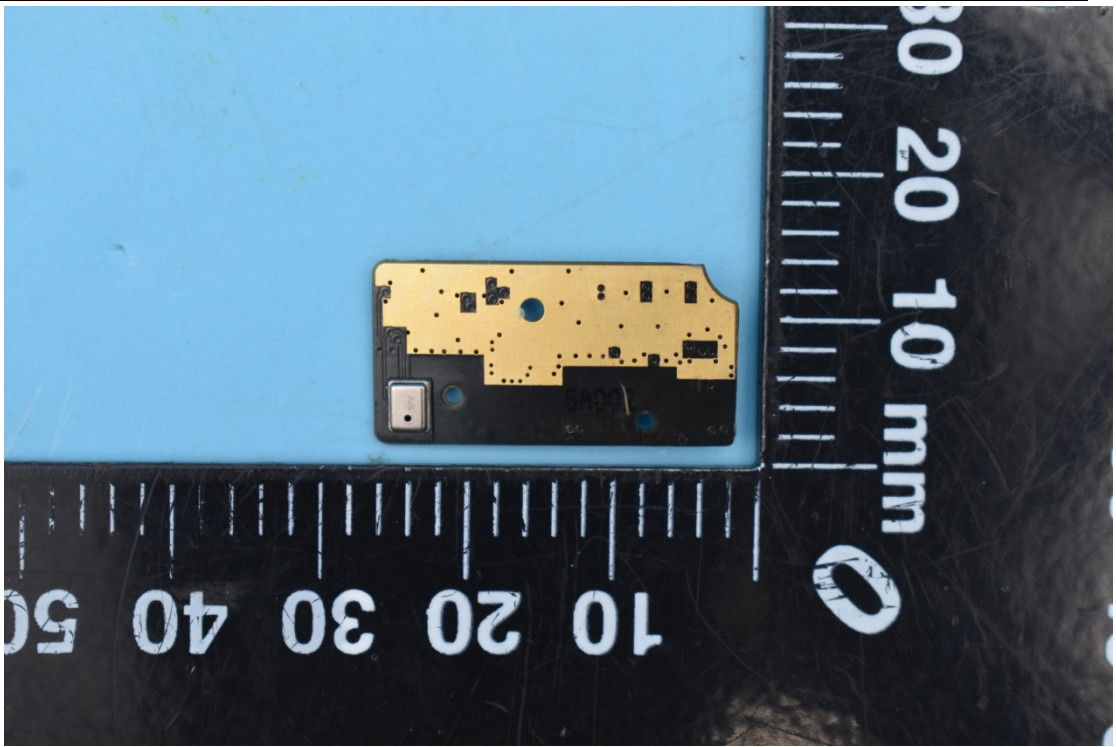

# FCC ID:YHLBOLDM6

## Internal Photos

### 1. EUT uncover view

2. Antenna view