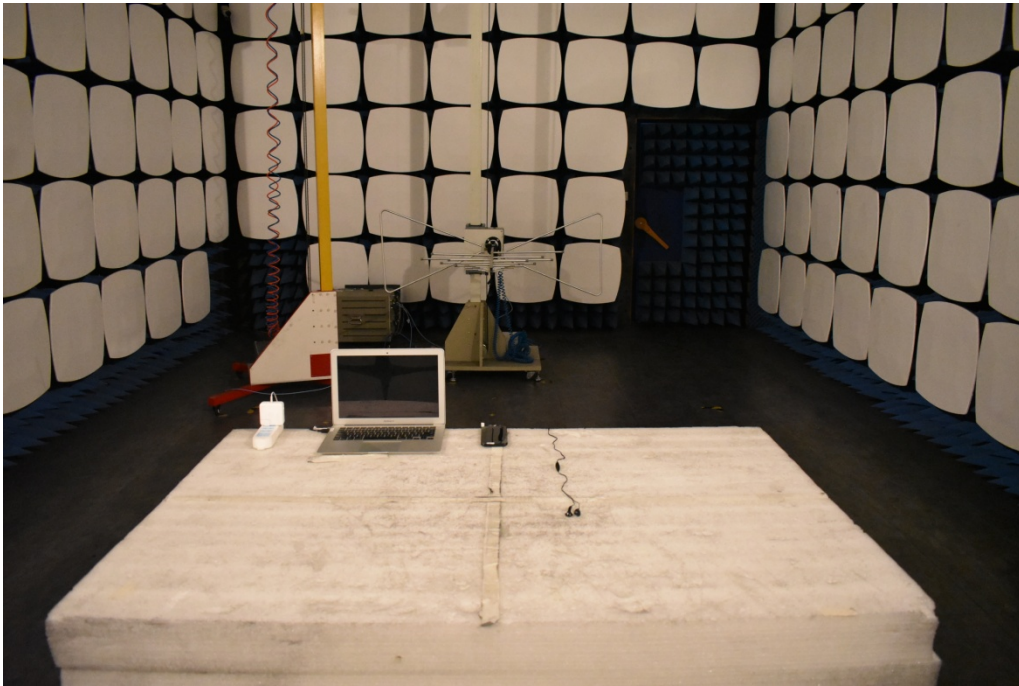

FCC ID:YHLBOLDM6

Test Setup Photos

1. Conducted Emission

2. Radiated Emission(30MHz-1GHz)

3. Radiated Emission(above 1GHz)