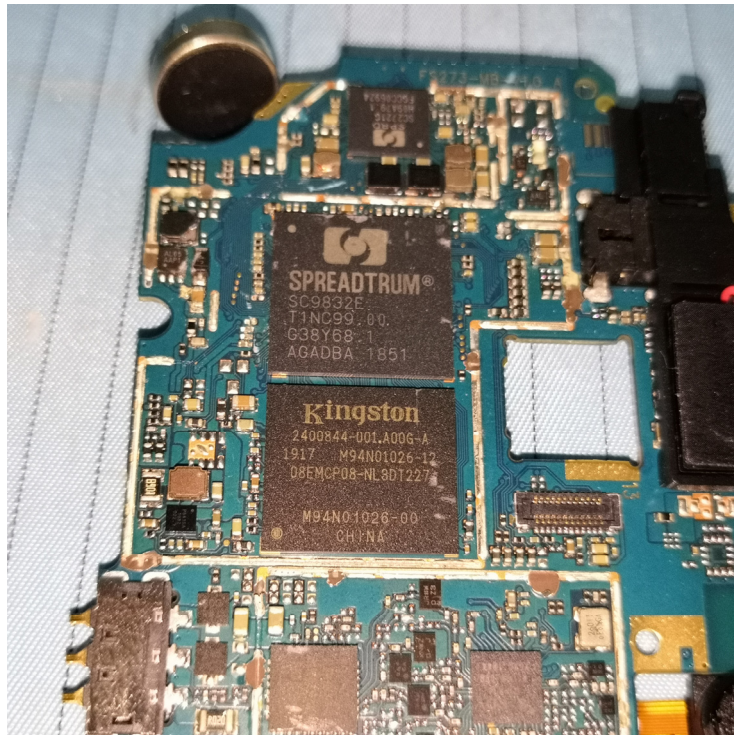

EXHIBIT C - EUT INTERNAL PHOTOGRAPHS

GSM/WCDMA/LTE Main Antenna

Battery

Battery Label