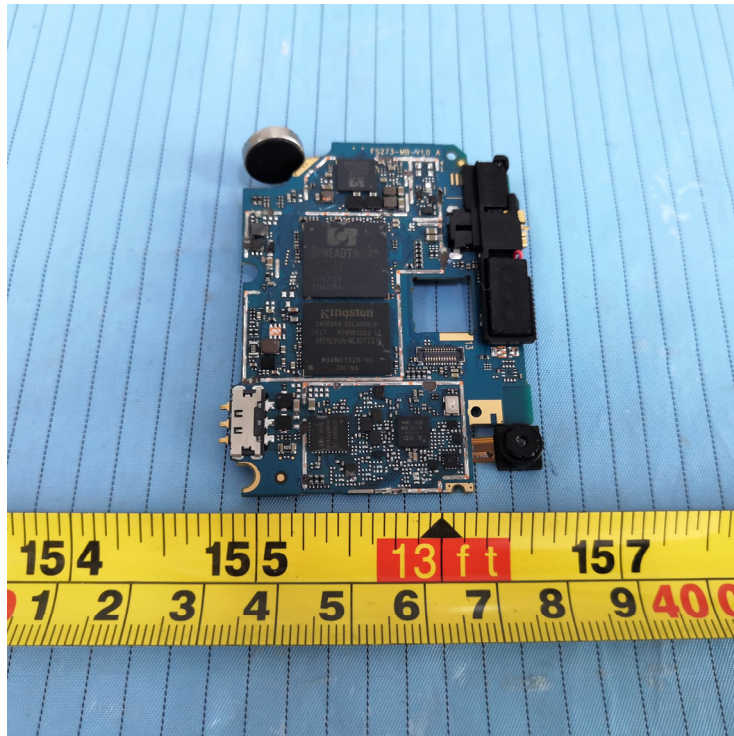

EXHIBIT C - EUT INTERNAL PHOTOGRAPHS

GSM/WCDMA/LTE Main Antenna

Battery

Battery Label