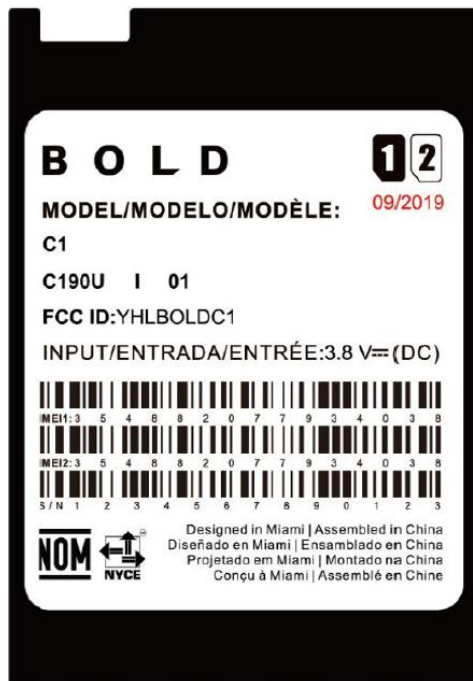

EXHIBIT A - FCC ID LABEL AND LOCATION

Model for C1:

FCC ID Label

FCC ID Label Location Information

Model for C5L:

FCC ID Label

FCC ID Label Location Information

The label shown shall be permanently affixed at a conspicuous location on the device and be readily visible to the user at the time purchase (Labeling requirements per 2.925)