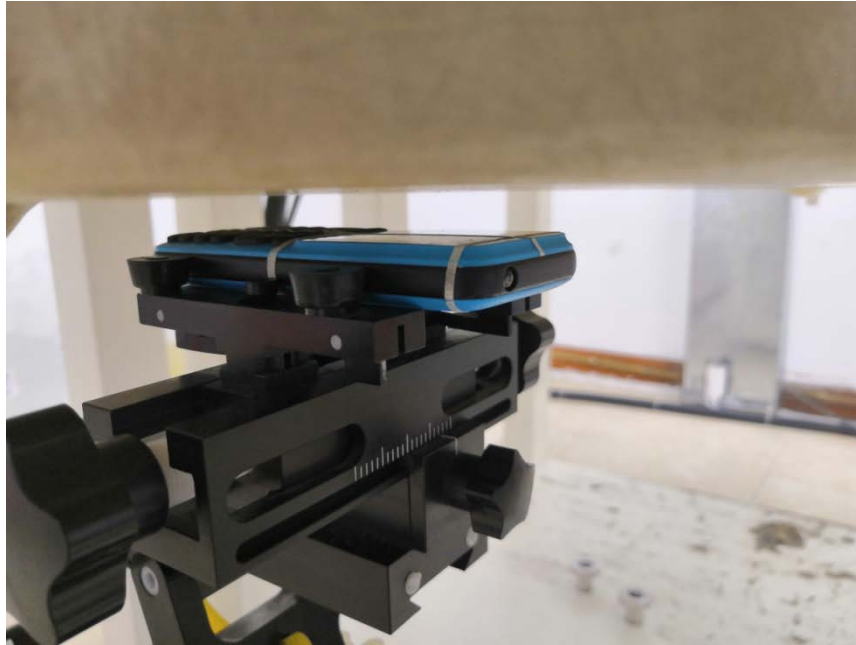

Annex B Test Setup Photos

EUT Antenna Location:

Head

Right Cheek

Right Tilt

Left Cheek

Left Tilt

Body

Front Side

(Test distance: 10mm, Thickness of EUT: 12mm)

Back Side

(Test distance: 10mm, Thickness of EUT: 12mm)