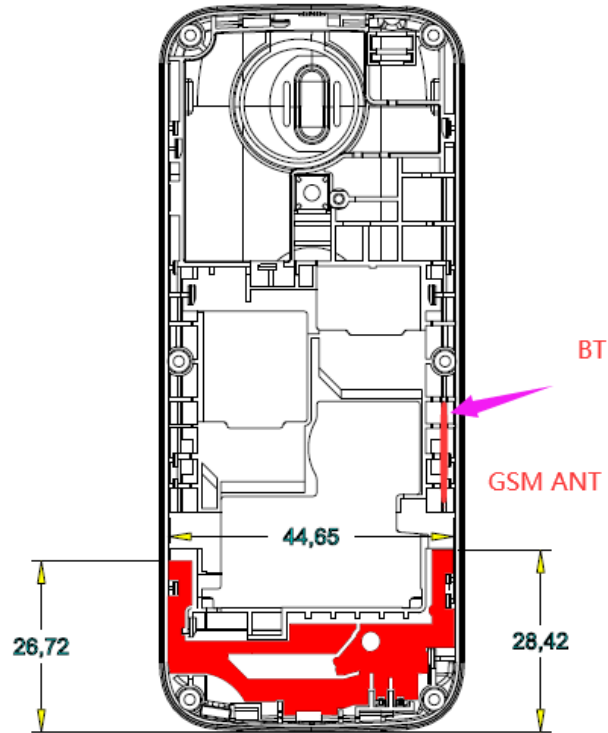

Annex B Test Setup Photos

EUT Antenna Location:

Head

Right Cheek

Right Tilt

Left Cheek

Left Tilt

Body

Front Side

(Test distance: 10mm, Thickness of EUT: 12mm)

Back Side

(Test distance: 10mm, Thickness of EUT: 12mm)