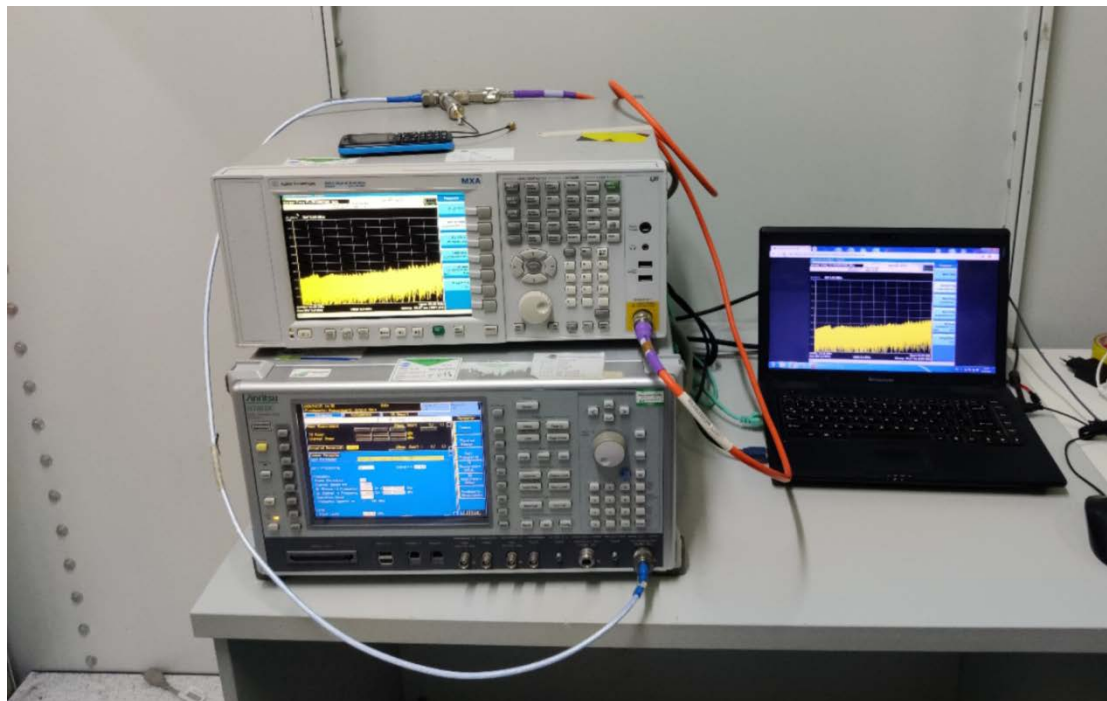

FCC ID:YHLBLUZ4MUSIC

Test Setup Photos

1. RF measurement setup

(GSM)

2. Radiated Spurious Emission(30MHz-1GHz)

3. Radiated Spurious Emission(above 1GHz)