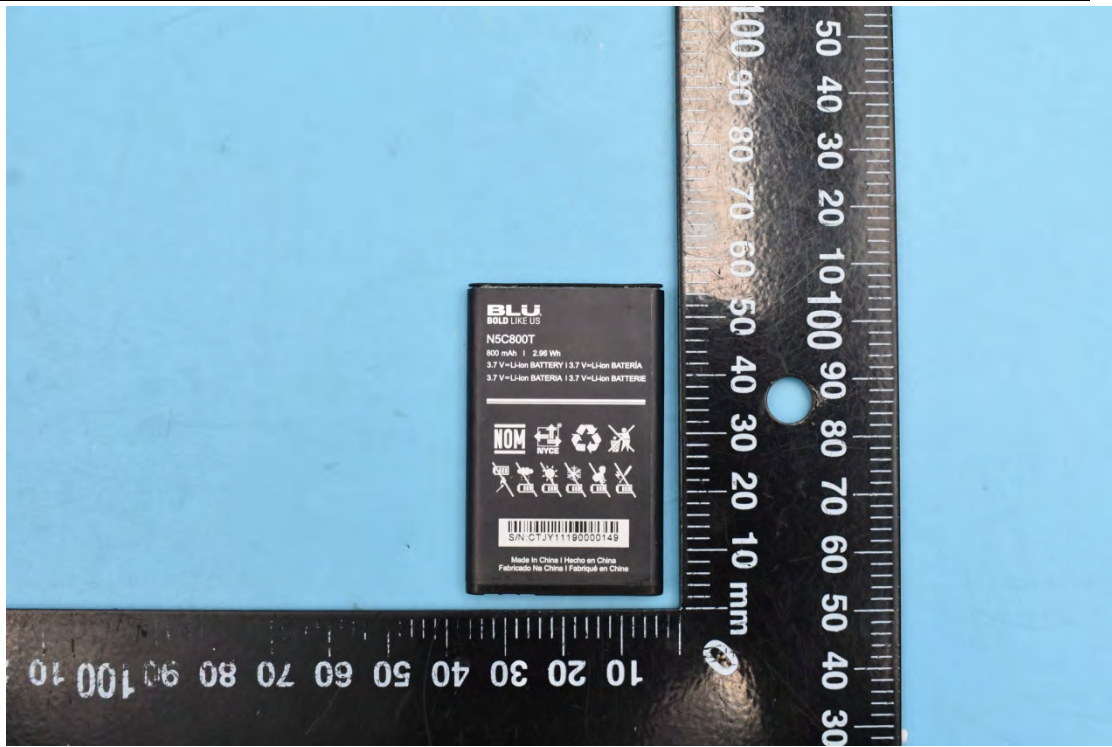

FCC ID:YHLBLUZ4MUSIC

Internal Photos

1. EUT uncover view

2. Antenna view