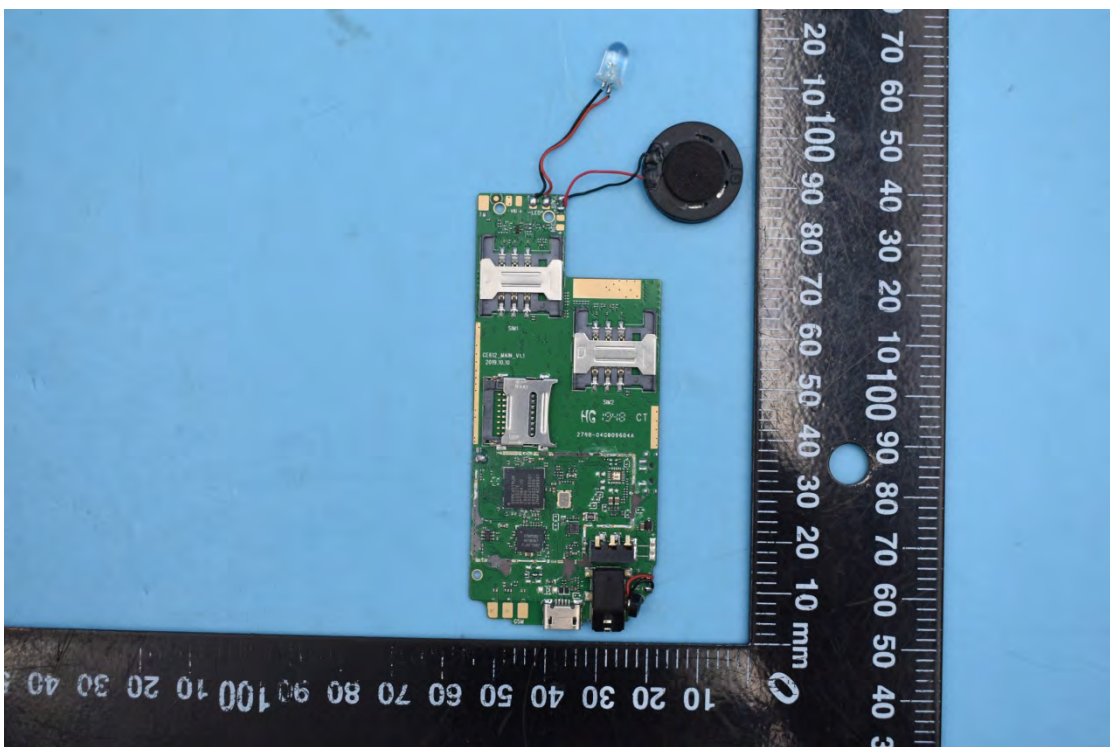

FCC ID:YHLBLUZ4MUSIC

Internal Photos

1. EUT uncover view

2. Antenna view