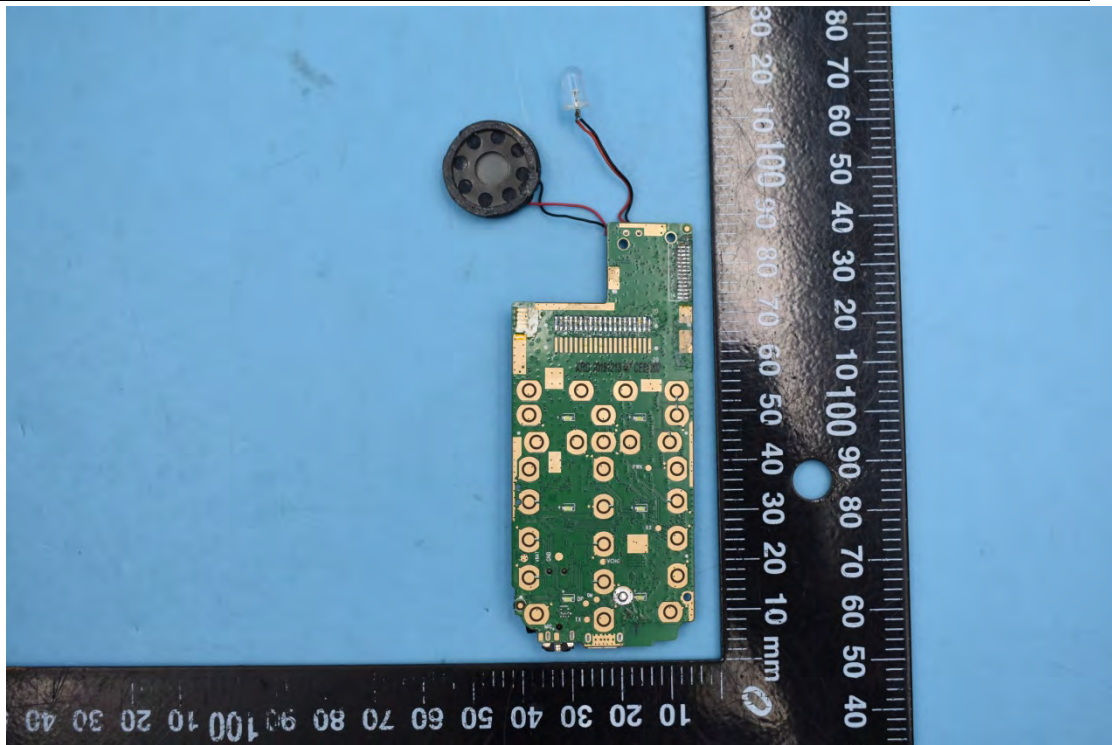

FCC ID:YHLBLUZ4MUSIC

Internal Photos

1. EUT uncover view

2. Antenna view