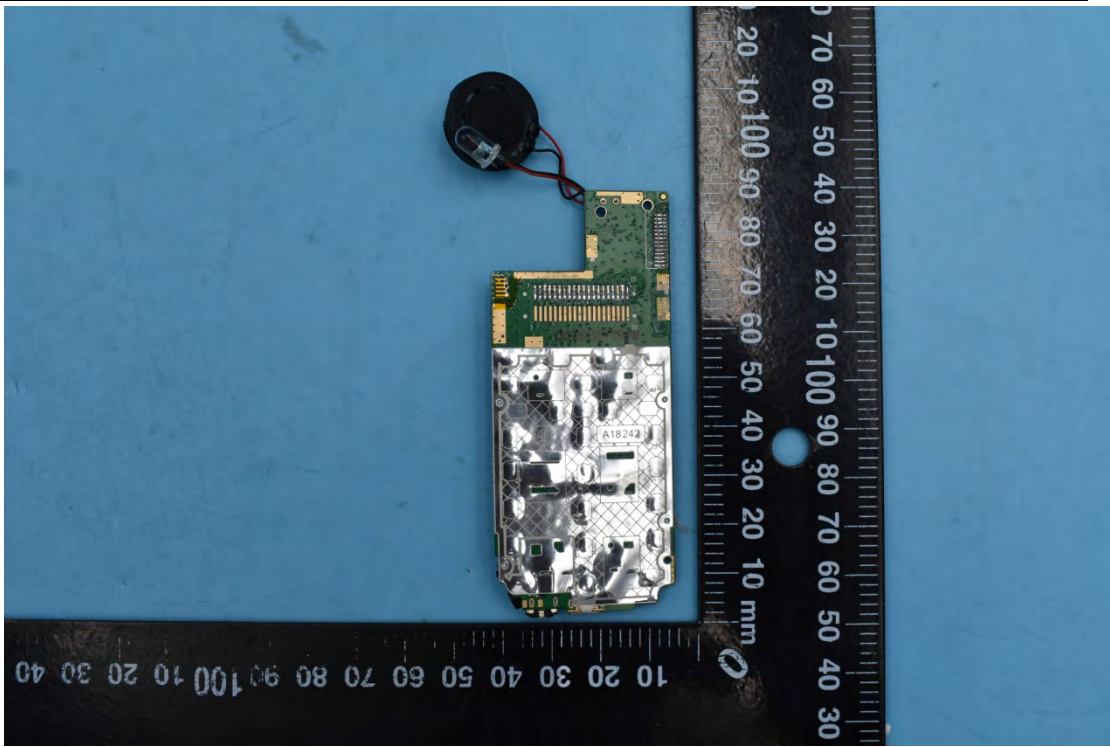

FCC ID:YHLBLUZ4MUSIC

Internal Photos

1. EUT uncover view

2. Antenna view