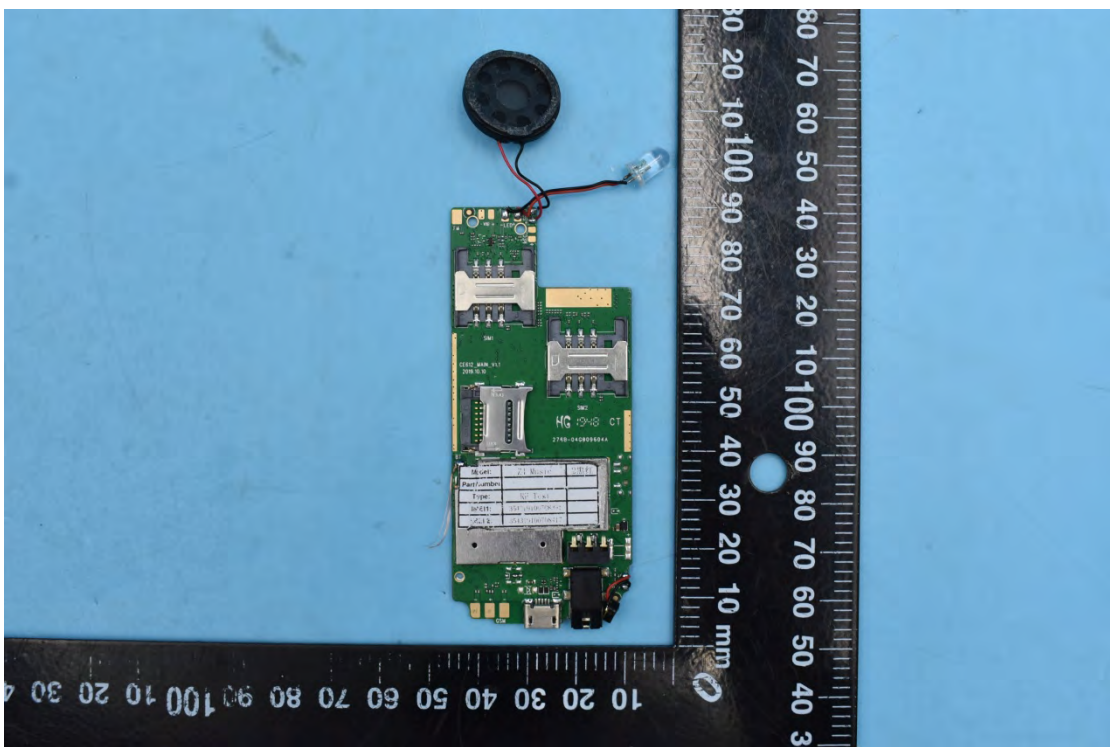

FCC ID:YHLBLUZ4MUSIC

Internal Photos

1. EUT uncover view

2. Antenna view