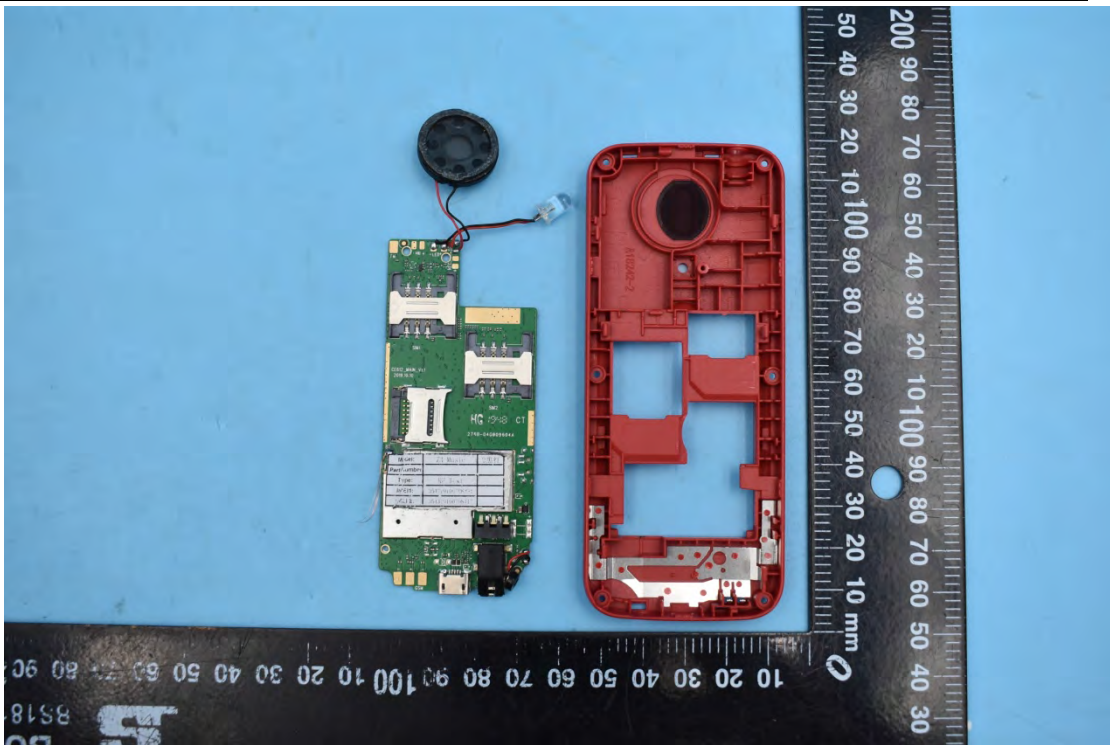

FCC ID:YHLBLUZ4MUSIC

Internal Photos

1. EUT uncover view

2. Antenna view