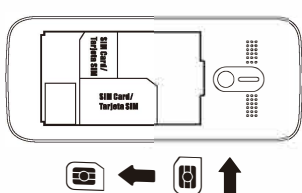

Z4
QUICK START GUIDE
GUÍA RÁPIDA

1. BEFORE POWERING ON, CHARGE FOR 24 HOURS/ANTES DE ENCENDER, CARGUE POR 24 HORAS

2. INSERT SIM CARD/INSERTE LA TARJETA SIM

3. GPRS SETTING/CONFIGURACIÓN GPRS

GPRS
MENU>SETTINGS>CONNECTIONS> NETWORK ACCOUNT>OPTIONS>NEW ACCOUNT
RENAME>ACCESS POINT>USER NAME> PASSWORD>GATEWAY>PORT>AUTH TYPE> SET HOMEPAGE>ADVANCED SETTINGS
MENÚ>AJUSTES>CONEXIÓN>CUENTA DE RED> OPCIONES>CUENTA NUEVA
RENOMBRAR>PUNTO DE ACCESO> NOMBRE DE USUARIO>CONTRASEÑA>PUERTO DE COMUNICACIÓN>PUERTO>TIPO DE AUTH> ESTABLECER PÁGINA DE INICIO>COMUNICACIÓN AVANZADA

4. FM RADIO/RADIO FM

BUILT-IN ANTENNA/
ANTENA INTEGRADA

5. AUDIO PLAYER/REPRODUCTOR DE AUDIO

1. INSERT THE MICRO SD CARD/INSERTE LA TARJETA DE MEMORIA

2. CONNECT THE PHONE WITH THE COMPUTER VIA USB/CONECTE EL TELÉFONO CON LA COMPUTADORA VÍA CABLE USB

CONTINUE/CONTINUAR

3. COPY AND TRANSFER MUSIC FILES/COPLAR Y TRANSFERIR ARCHIVOS DE MÚSICA

4. ENJOY THE AUDIO PLAYER/DISFRUTE DEL REPRODUCTOR DE AUDIO

To check your IMEI, press *#06#. Para conocer su IMEI, marque *#06#.
WARNING: Cancer and Reproductive Harm - www.P65Warnings.ca.gov

Federal Communication Commission Interference Statement

FCC ID: YHLBLU4194
This device complies with Part 15 of the FCC Rules. Operation is subject to the following two conditions: (1) This device may not cause harmful interference, and (2) this device must accept any interference received, including interference that may cause undesired operation.