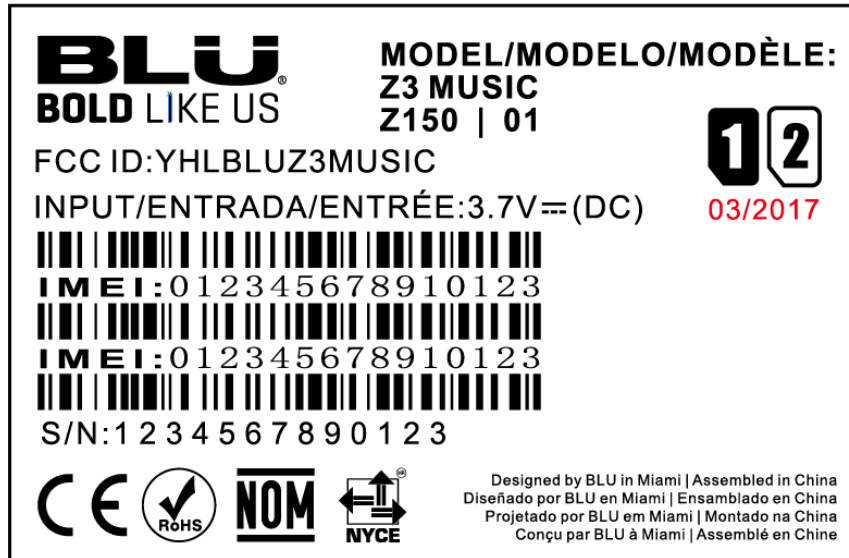

## EXHIBIT A - FCC ID LABEL AND LOCATION

### FCC ID Label

### FCC ID Label Location Information

The label shown shall be permanently affixed at a conspicuous location on the device and be readily visible to the user at the time purchase (Labeling requirements per 2.925)