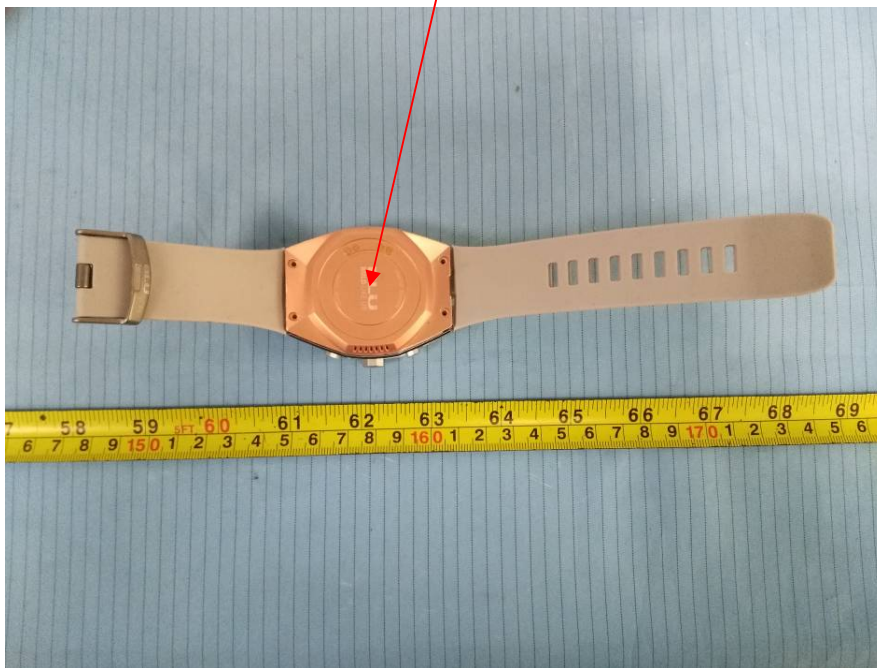

EXHIBIT A - FCC ID LABEL AND LOCATION

FCC ID Label

FCC ID Label Location Information

The label shown shall be permanently affixed at a conspicuous location on the device and be readily visible to the user at the time purchase (Labeling requirements per 2.925)