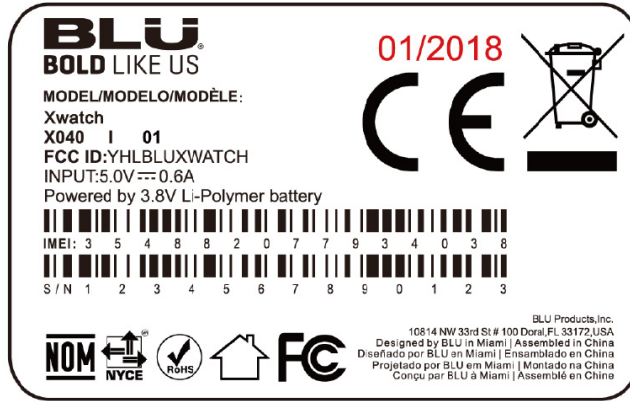

EXHIBIT A - FCC ID LABEL AND LOCATION

FCC ID Label

FCC ID Label Location Information

The label shown shall be permanently affixed at a conspicuous location on the device and be readily visible to the user at the time purchase (Labeling requirements per 2.925)