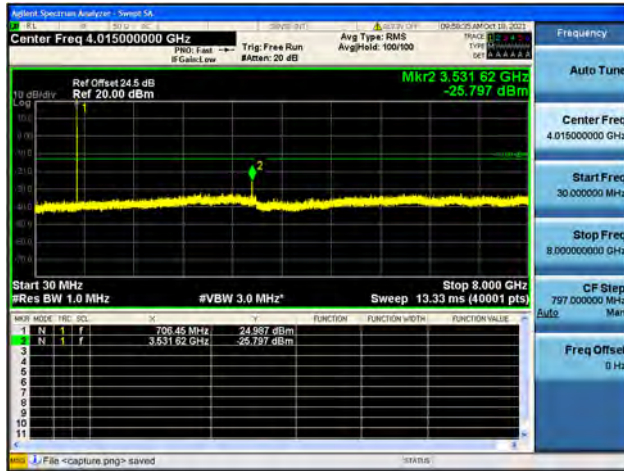

Band12 / 1.4MHz / High CH / 16QAM

Band12 / 1.4MHz / High CH / 64QAM

Band12 / 3MHz / Low CH / QPSK

Band12 / 3MHz / Low CH / 16QAM

Band12 / 3MHz / Low CH / 64QAM

Band12 / 3MHz / Mid CH / QPSK

Band12 / 3MHz / Mid CH / 16QAM