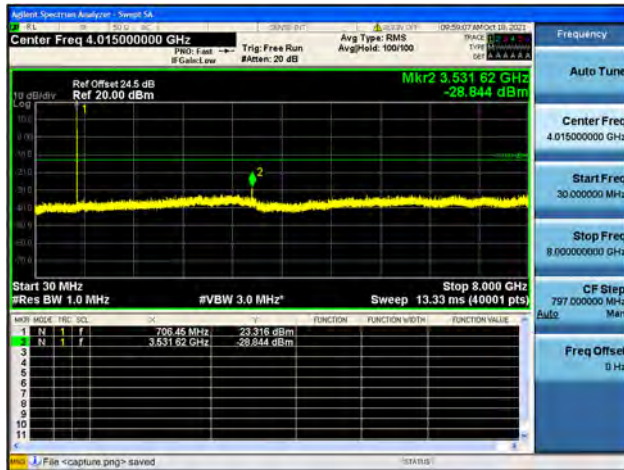

Band12 / 3MHz / Mid CH / 64QAM