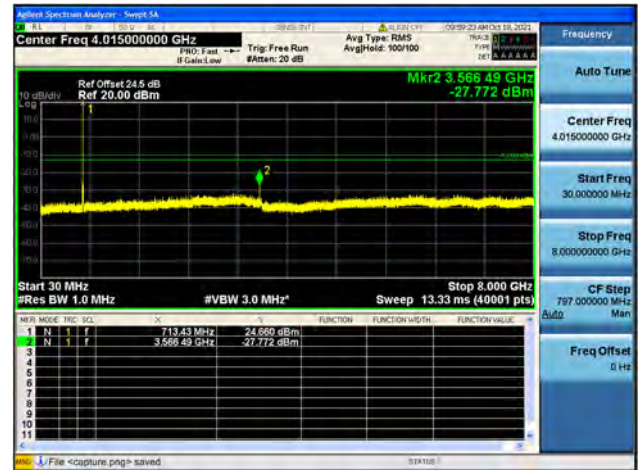

Band12 / 3MHz / High CH / QPSK