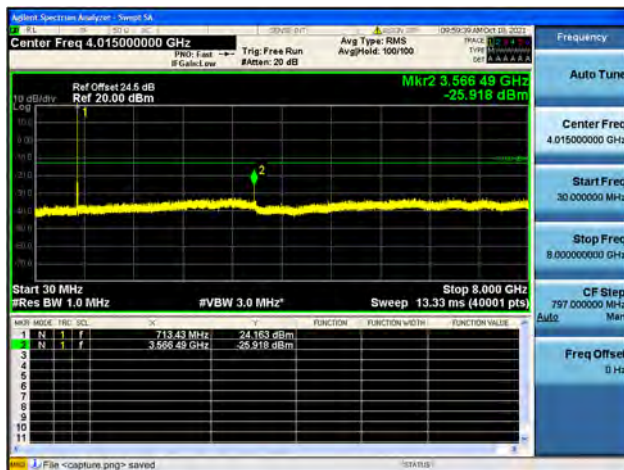

Band12 / 3MHz / High CH / 16QAM