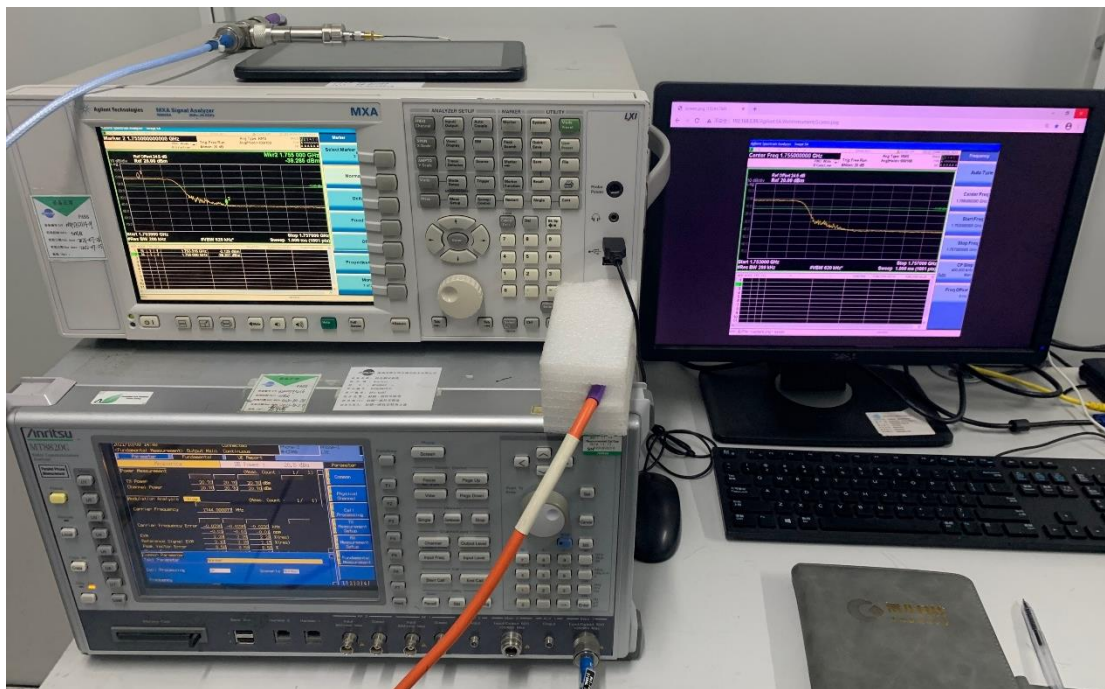

FCC ID:YHLBLUX8L

Test Setup Photos

1. RF measurement setup

(GSM&WCDMA<E)

2. Radiated Spurious Emission(30MHz-1GHz)

3. Radiated Spurious Emission(above 1GHz)