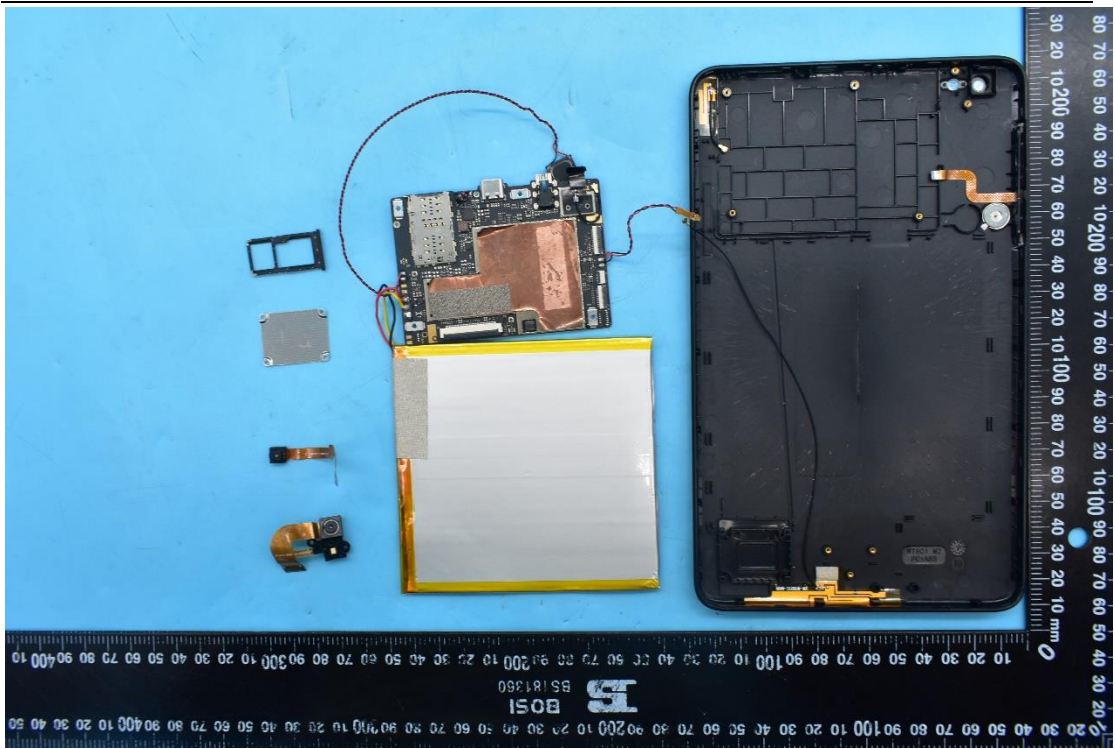

FCC ID:YHLBLUX8L

Internal Photos

1. EUT uncover view

2. Antenna view