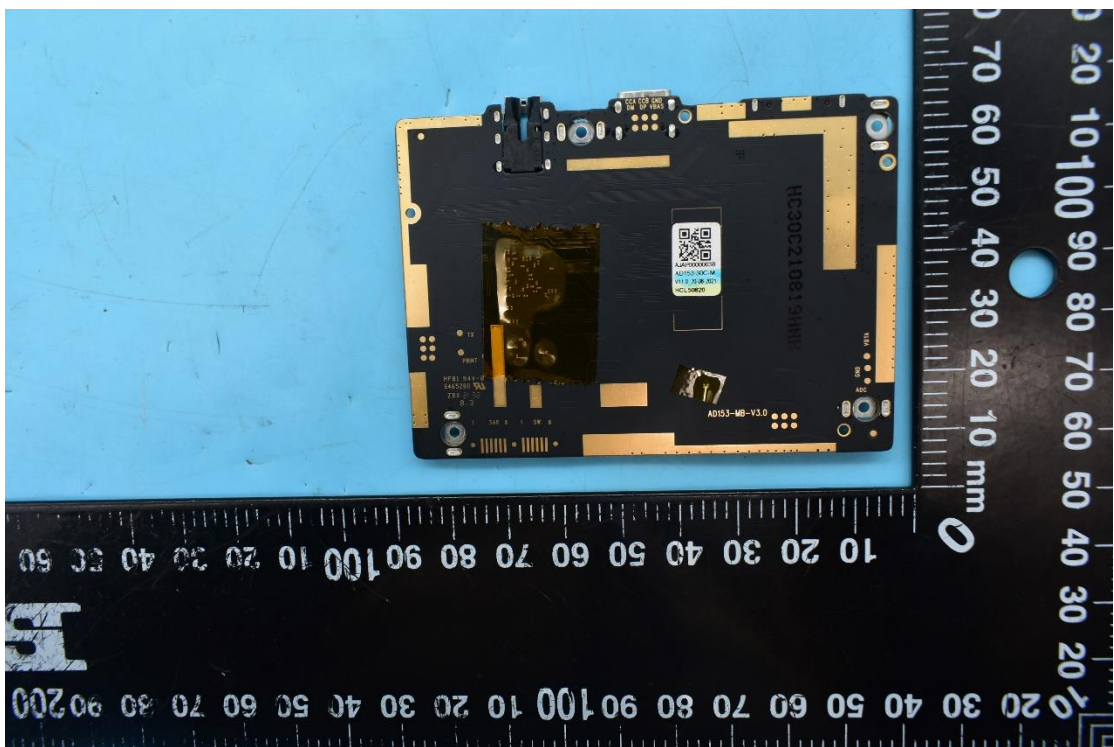

FCC ID:YHLBLUX8L

Internal Photos

1. EUT uncover view

2. Antenna view