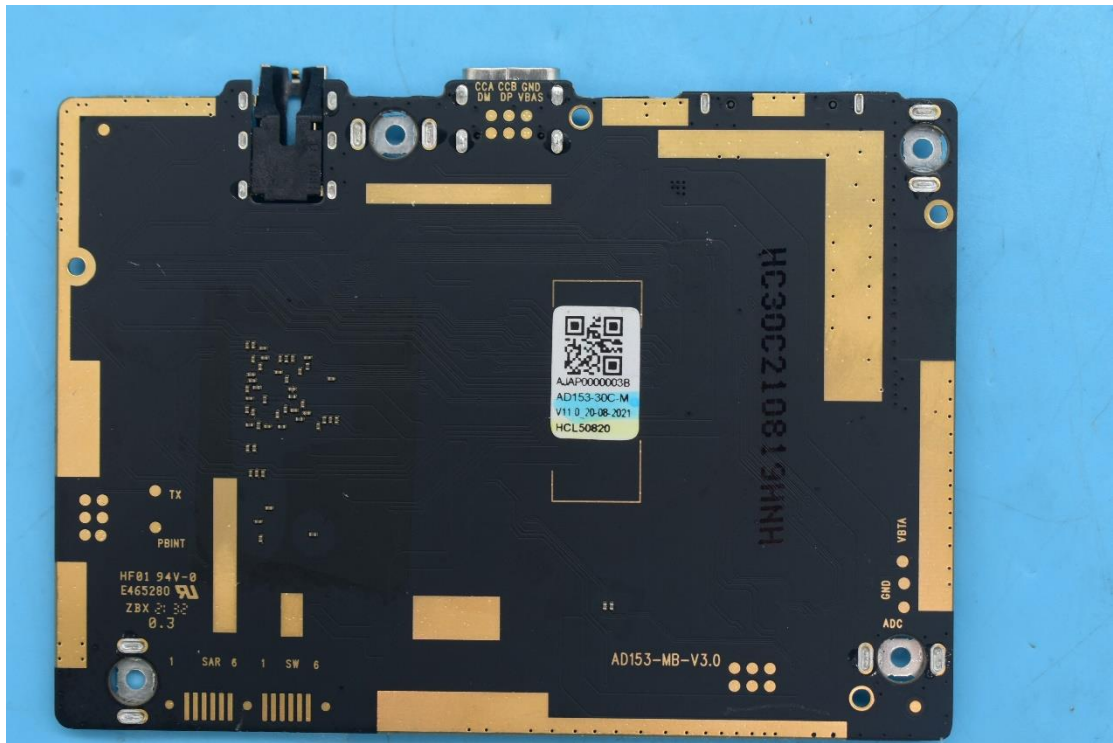

FCC ID:YHLBLUX8L

Internal Photos

1. EUT uncover view

2. Antenna view