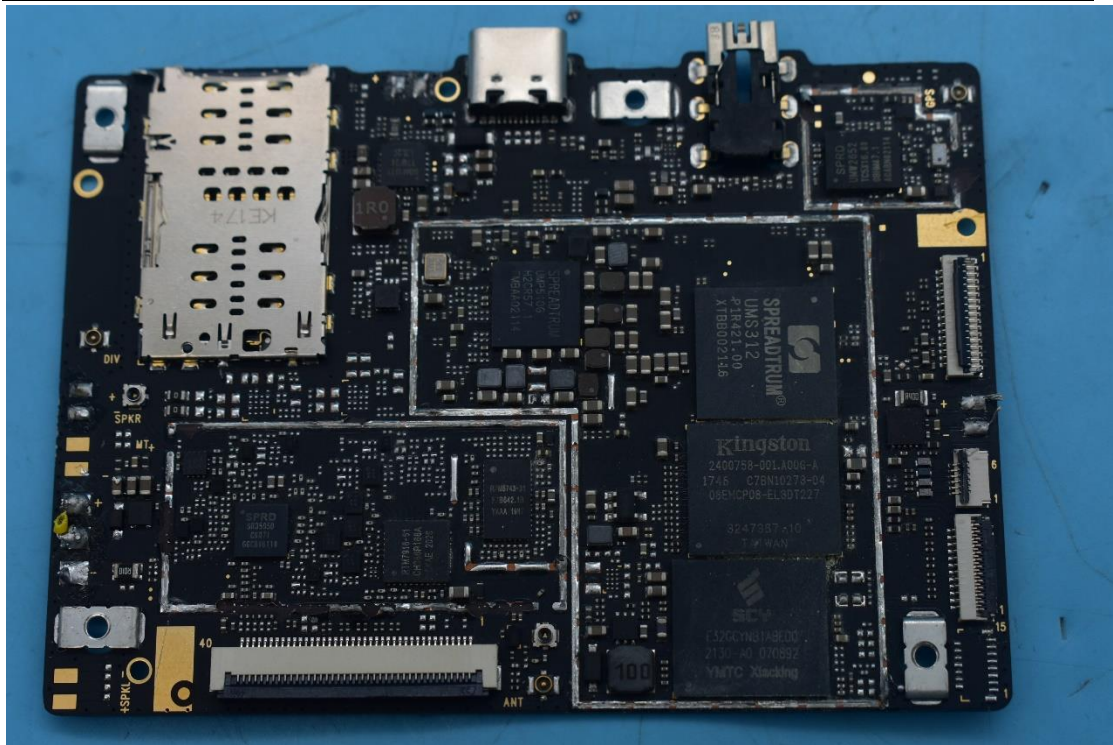

FCC ID:YHLBLUX8L

Internal Photos

1. EUT uncover view

2. Antenna view