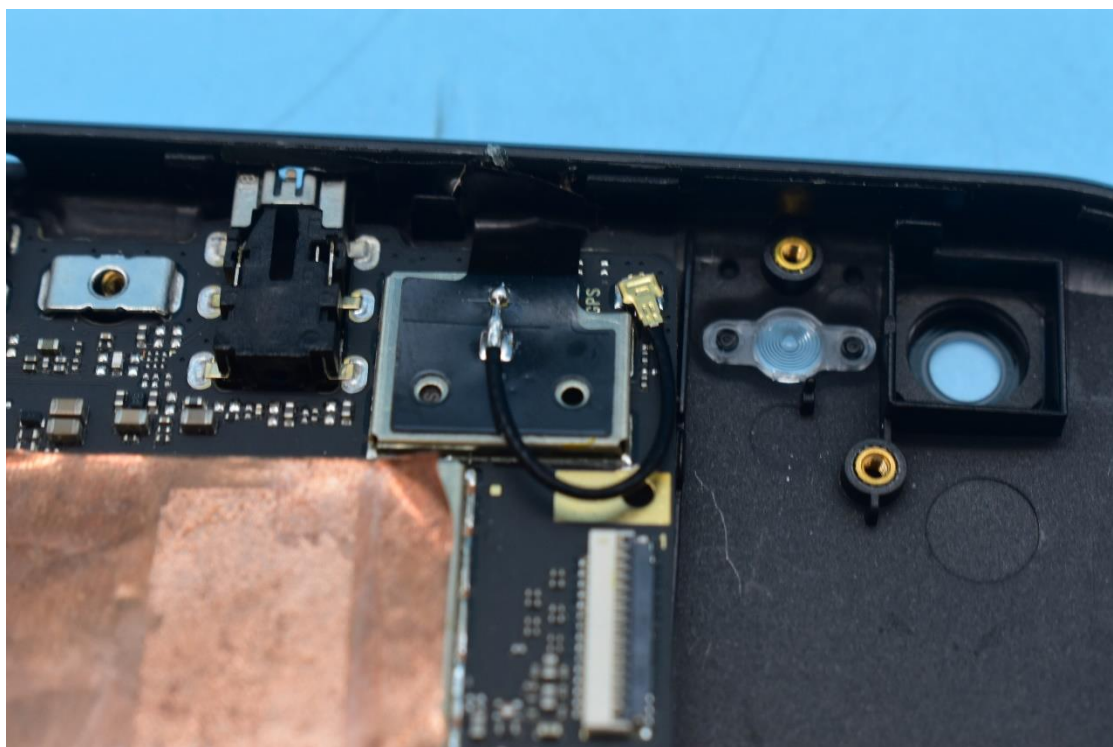

FCC ID:YHLBLUX8L

Internal Photos

1. EUT uncover view

2. Antenna view