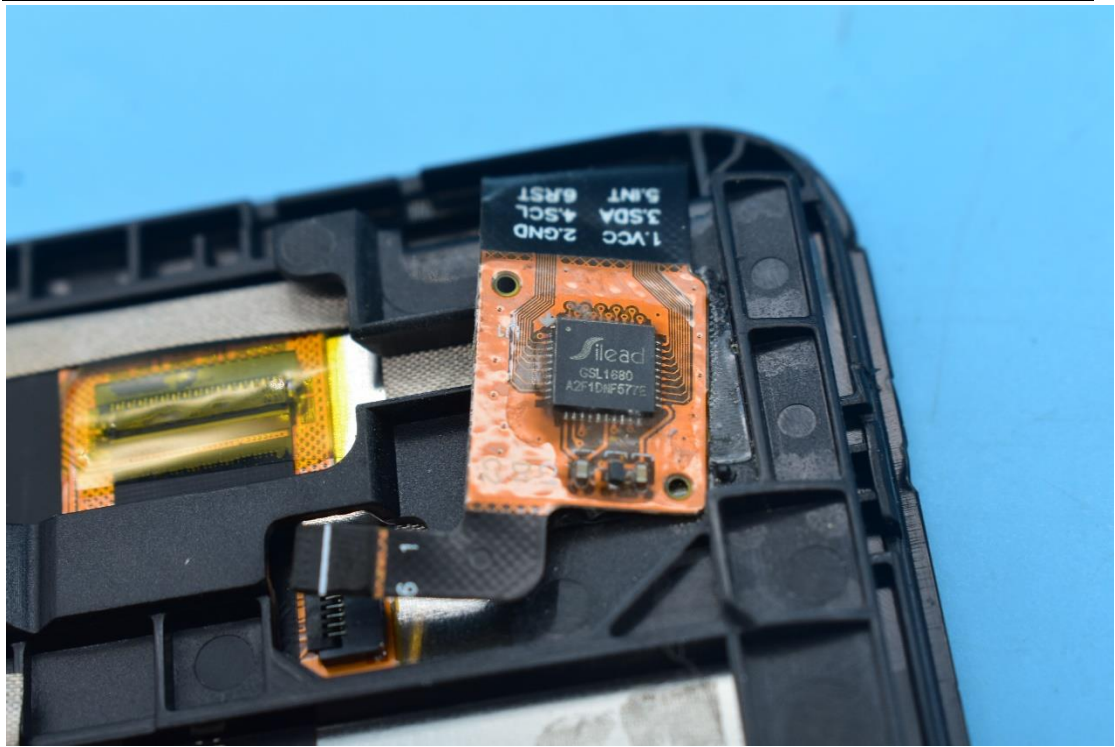

FCC ID:YHLBLUX8L

Internal Photos

1. EUT uncover view

2. Antenna view