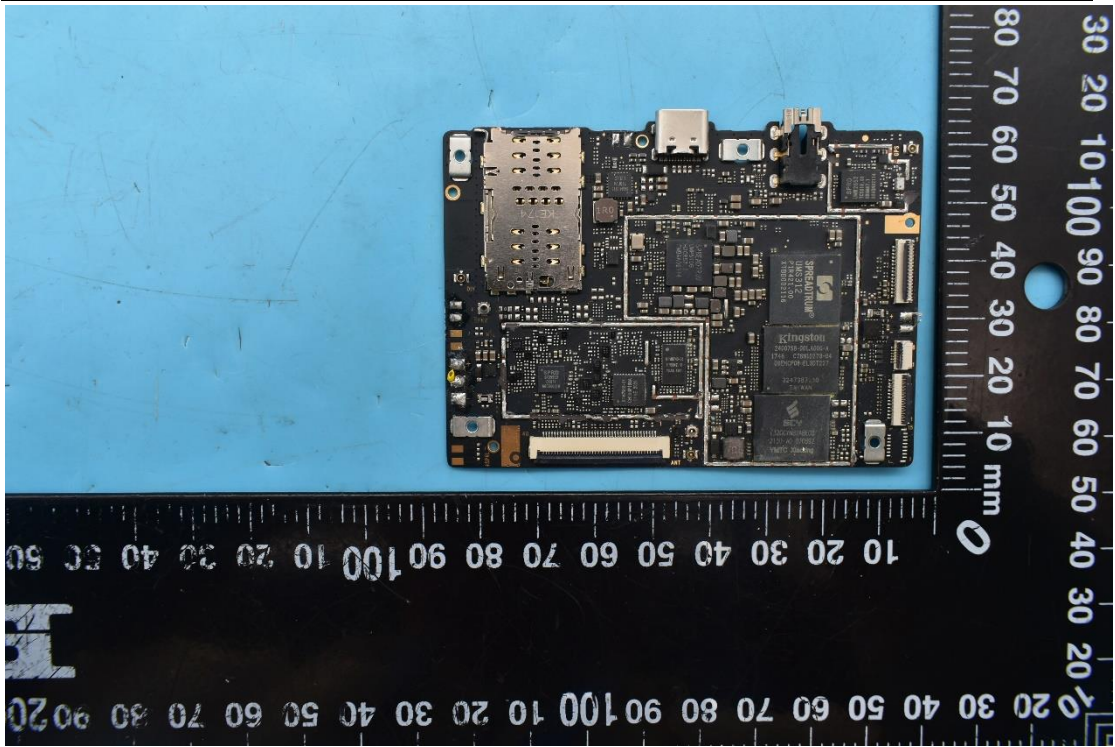

FCC ID:YHLBLUX8L

Internal Photos

1. EUT uncover view

2. Antenna view