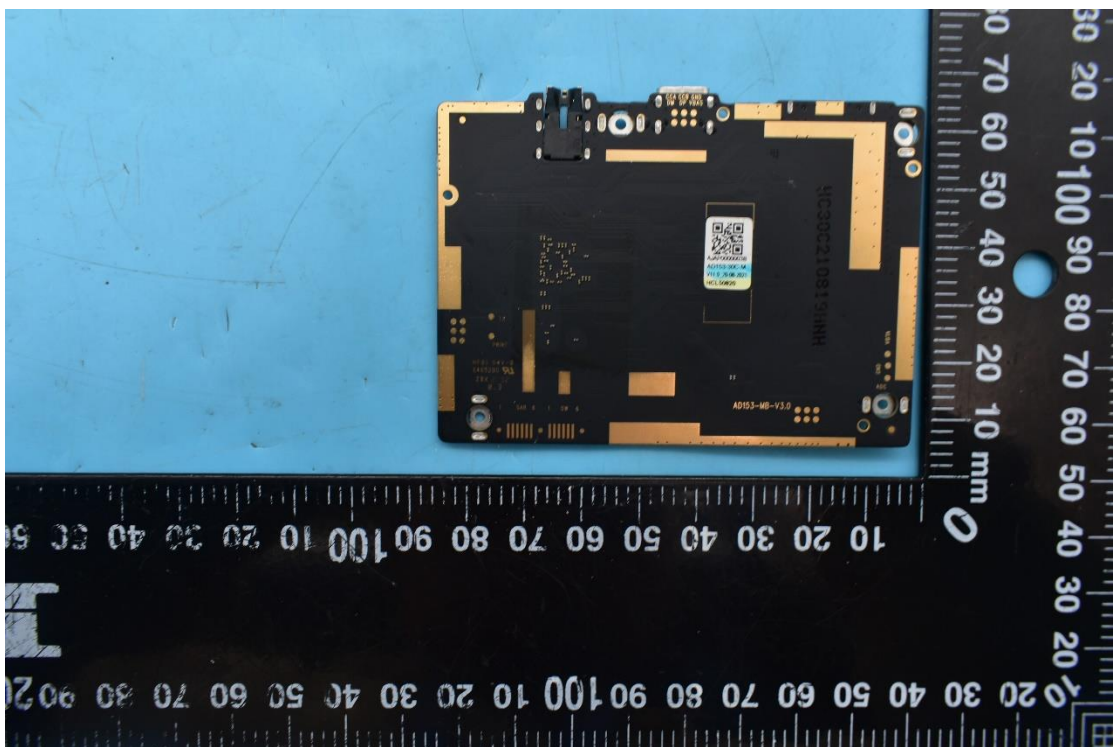

FCC ID:YHLBLUX8L

Internal Photos

1. EUT uncover view

2. Antenna view