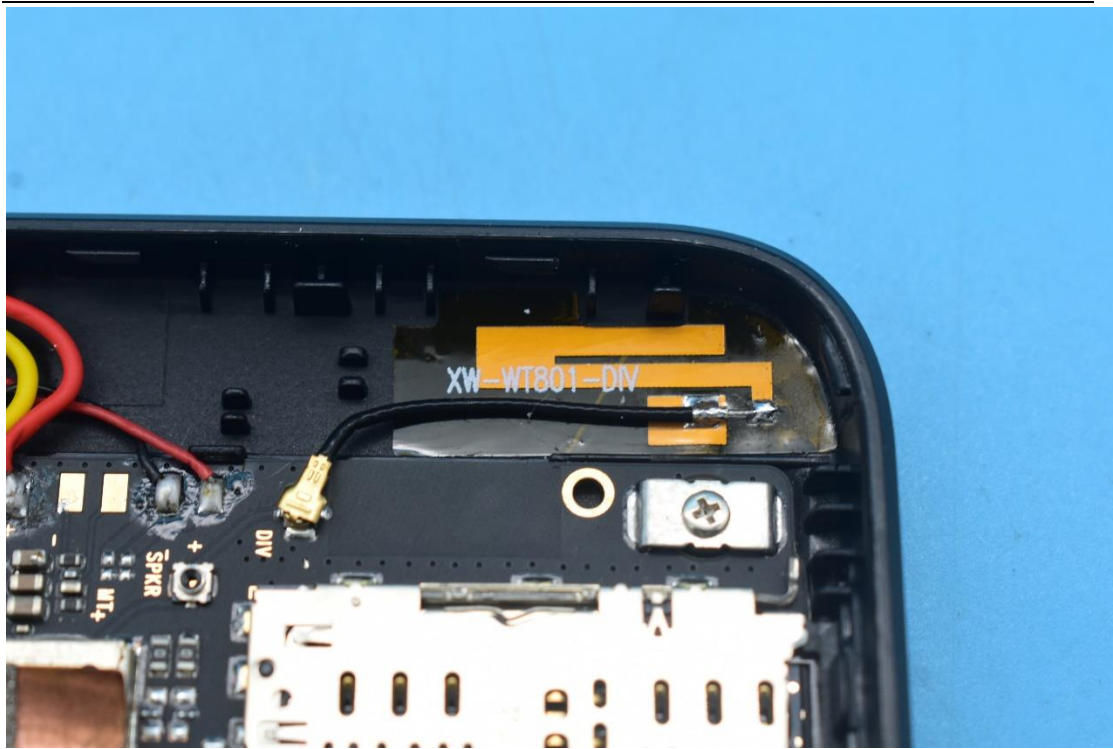

FCC ID:YHLBLUX8L

Internal Photos

1. EUT uncover view

2. Antenna view