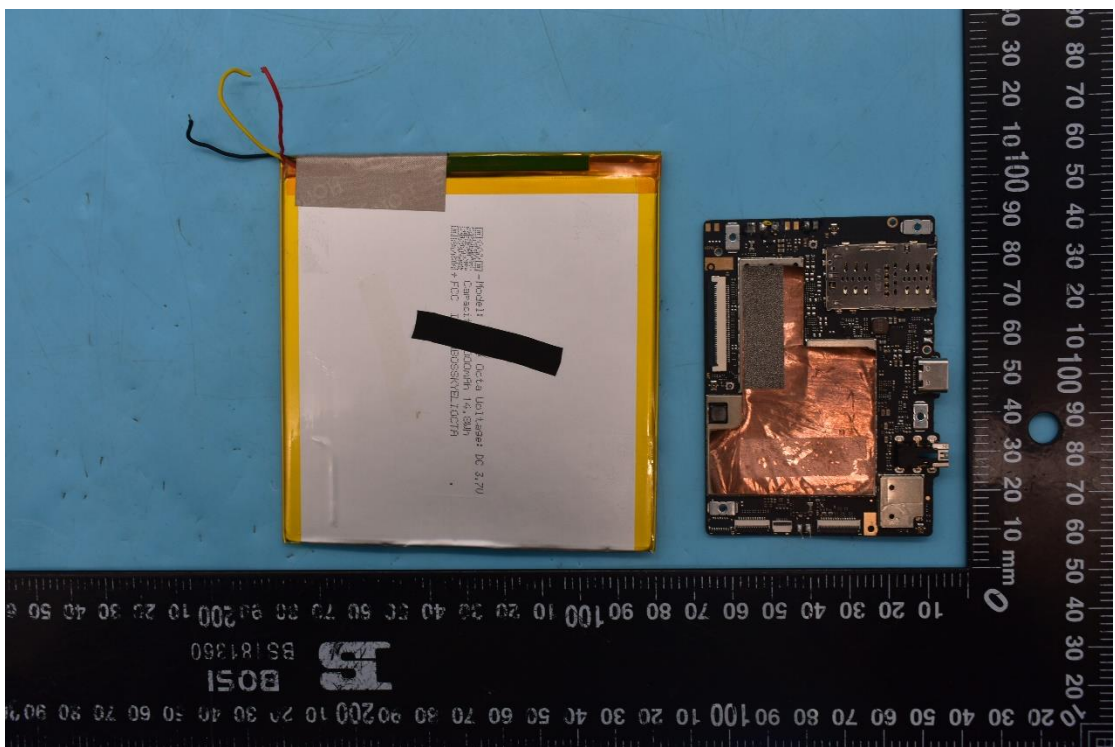

FCC ID:YHLBLUX8L

Internal Photos

1. EUT uncover view

2. Antenna view