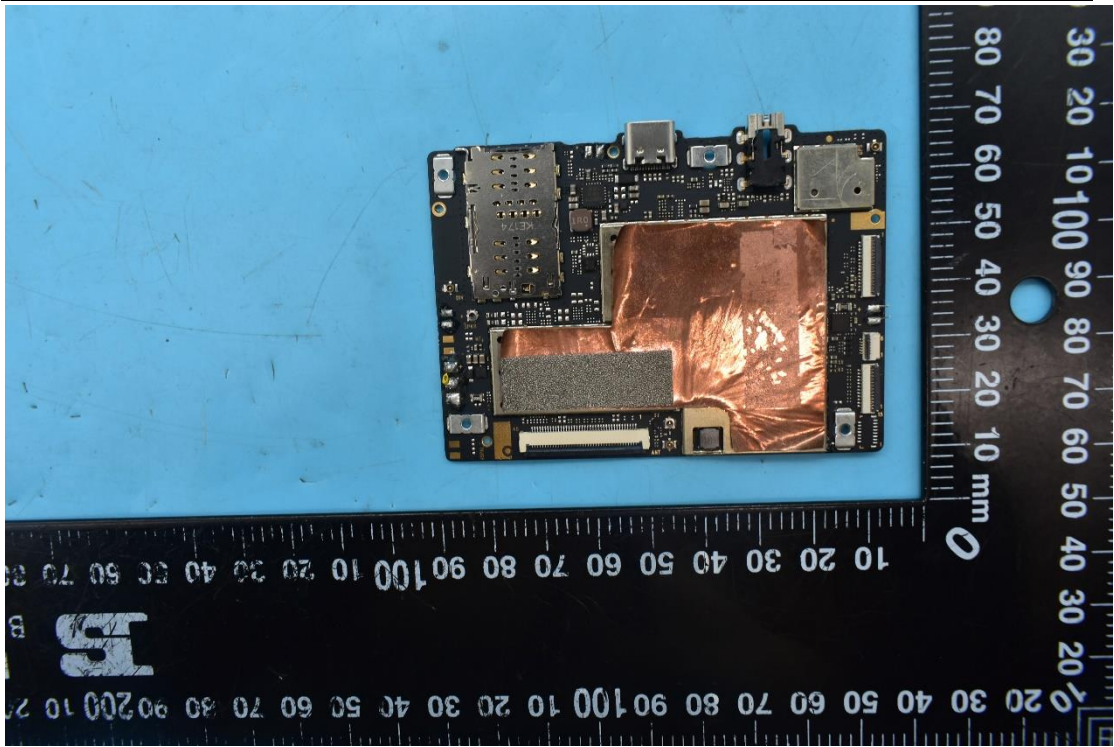

FCC ID:YHLBLUX8L

Internal Photos

1. EUT uncover view

2. Antenna view