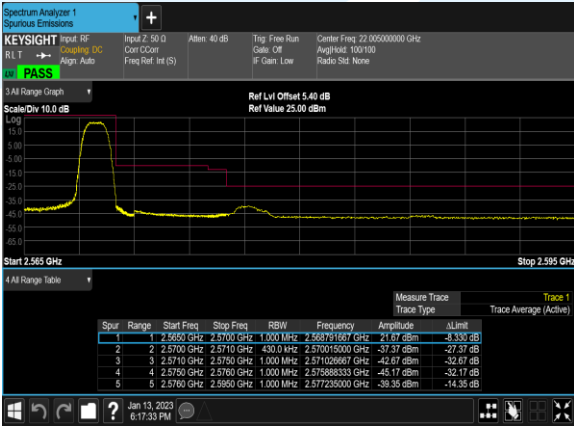

B7_20M_QPSK_1@99_CH_21350