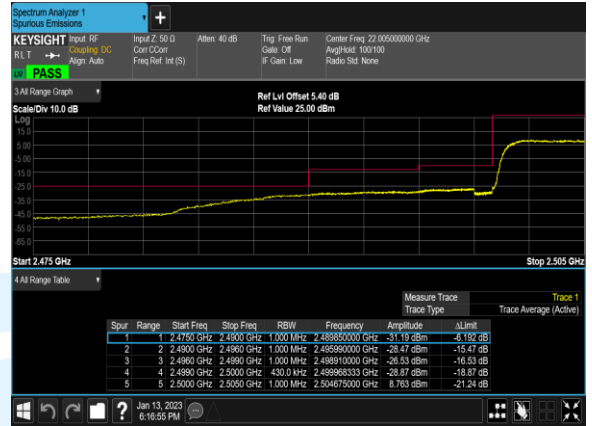

B7_20M_QPSK_100@0_CH_20850