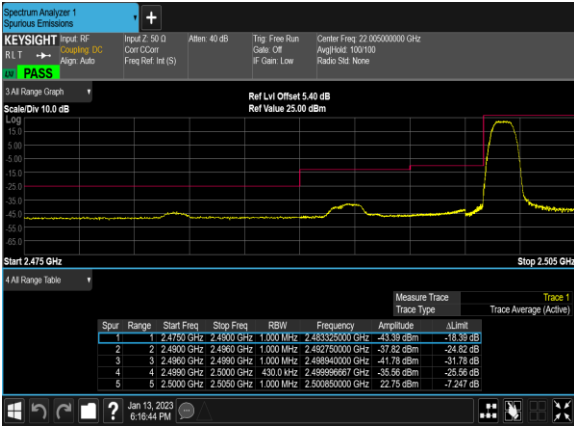

B7_20M_QPSK_1@0_CH_20850