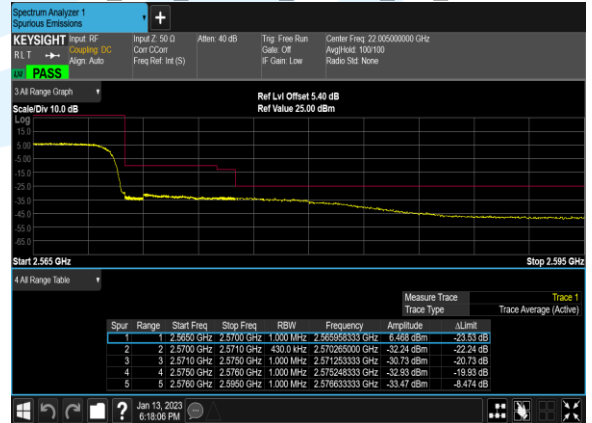

B7_20M_16QAM_100@0_CH_21350