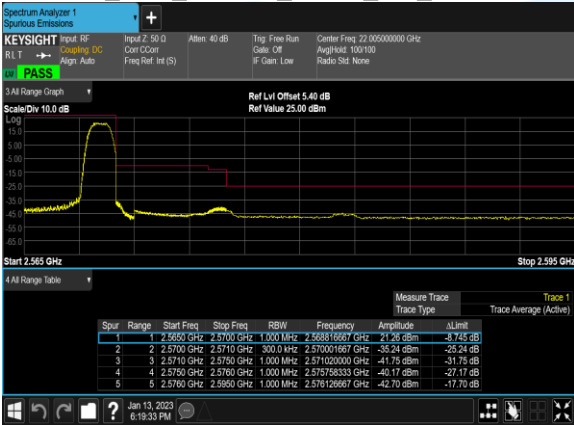

B7_15M_16QAM_1@74_CH_21375