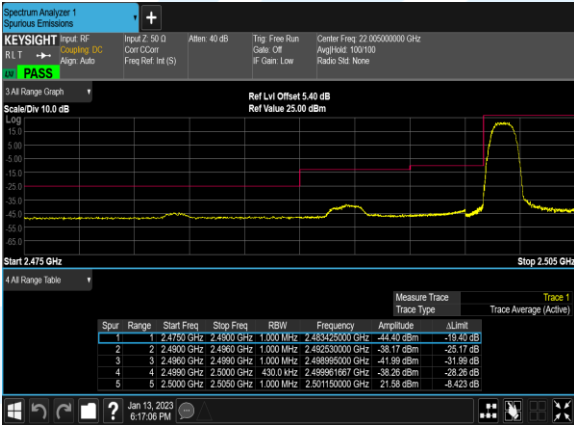

B7_20M_16QAM_1@0_CH_20850