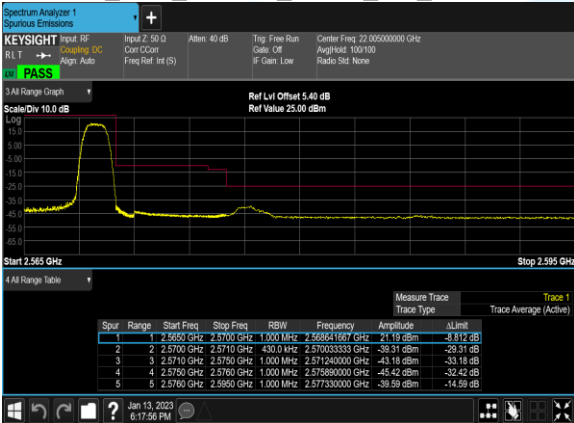

B7_20M_16QAM_1@99_CH_21350