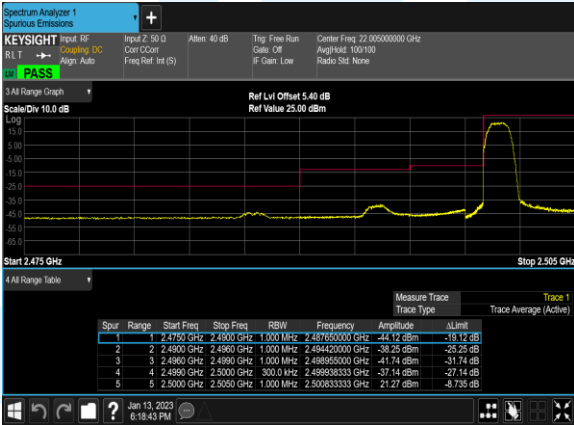

B7_15M_16QAM_1@0_CH_20825