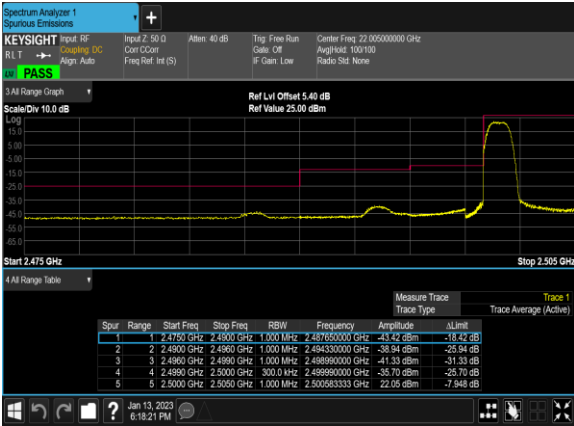

B7_15M_QPSK_1@0_CH_20825