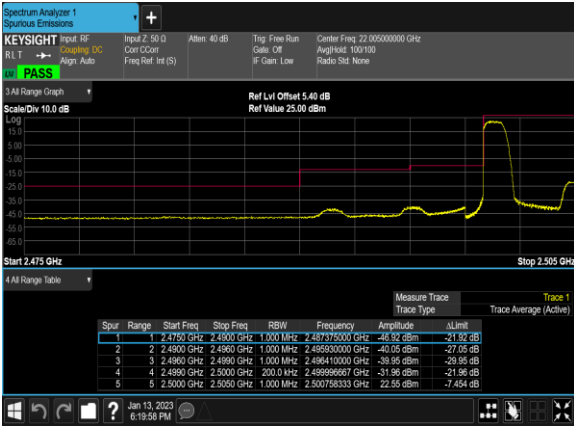

B7_10M_QPSK_1@0_CH_20800