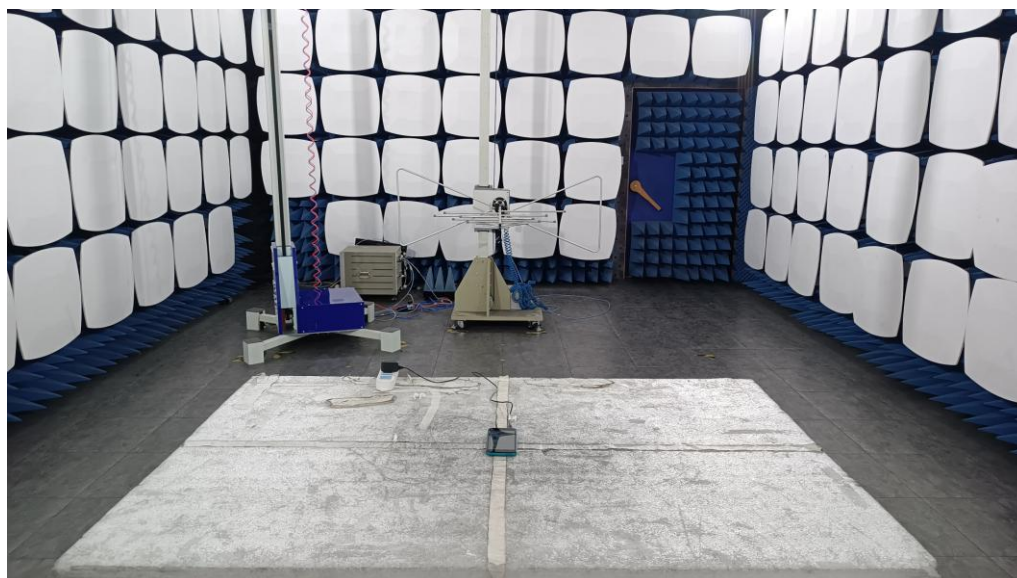

## Test Setup Photos

### 1. RF measurement setup

(GSM&WCDMA&LTE)

### 2. Radiated Spurious Emission(30MHz-1GHz)