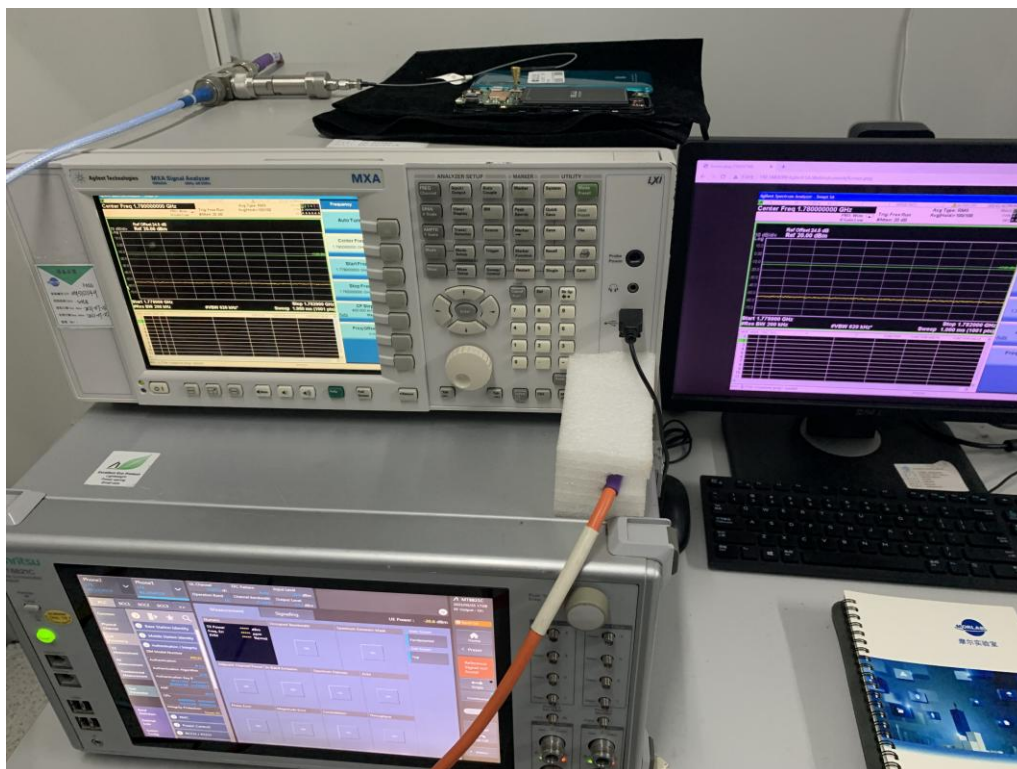

FCC ID: YHLBLUX10L22

## Test Setup Photos

### 1. RF measurement setup

(GSM&WCDMA&LTE)

### 2. Radiated Spurious Emission(30MHz-1GHz)