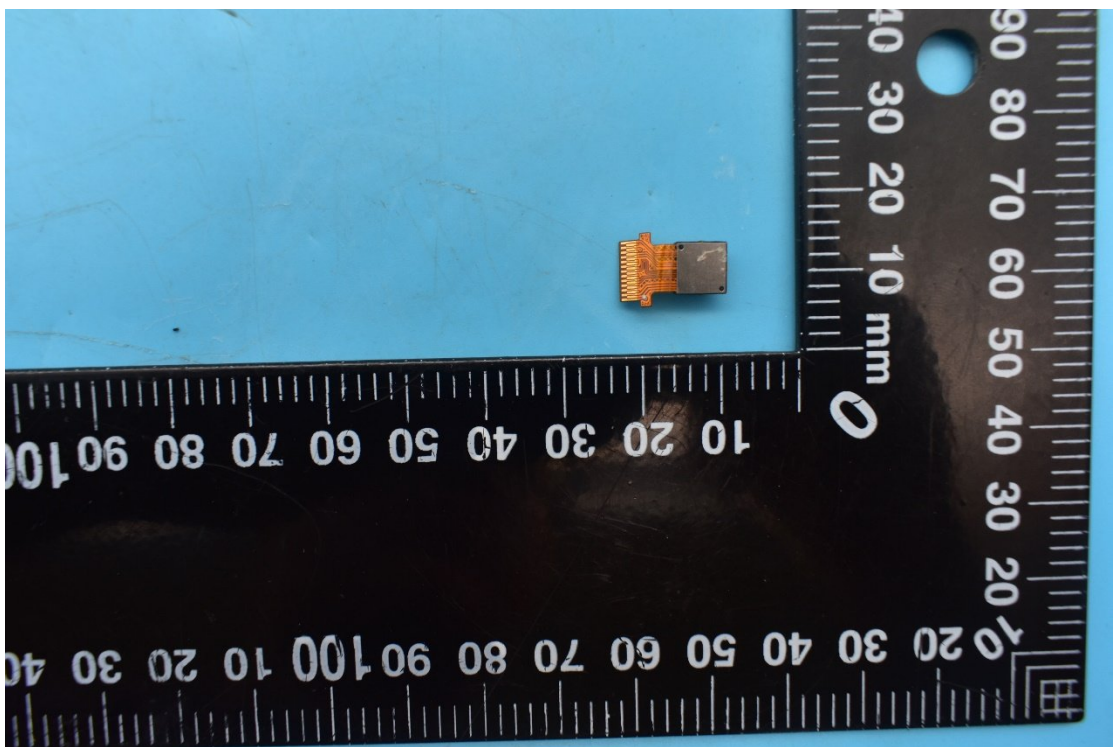

FCC ID:YHLBLUX10L

Internal Photos

1. EUT uncover view

2. Antenna view