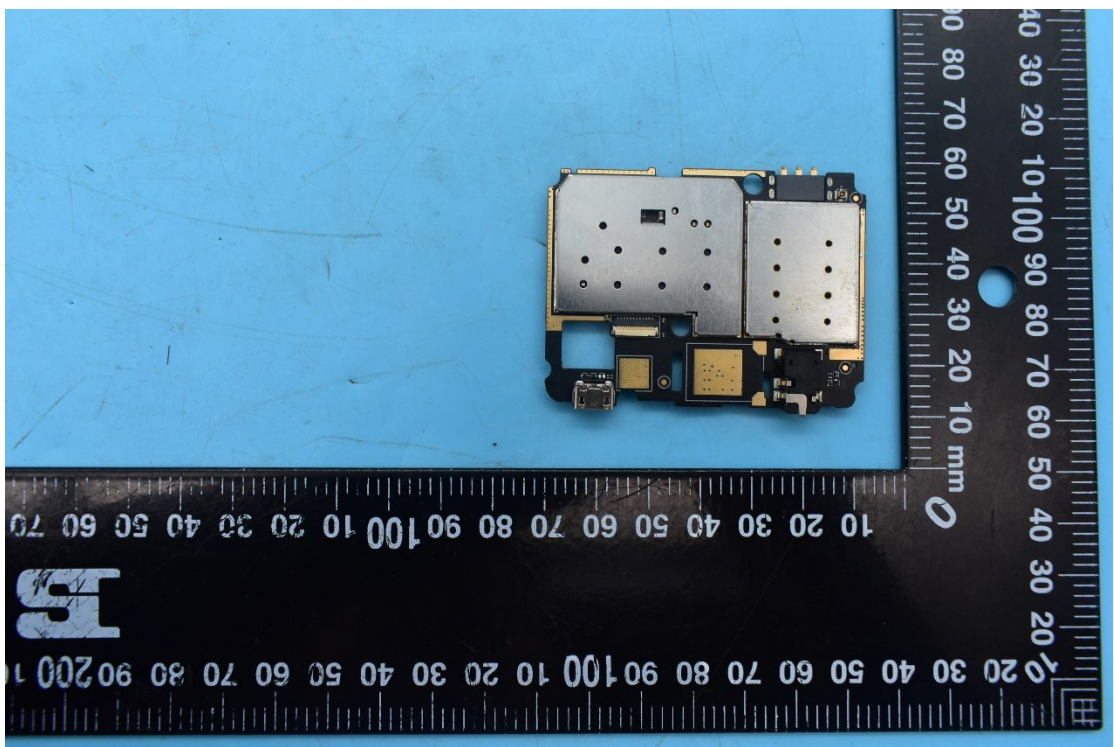

FCC ID:YHLBLUX10L

Internal Photos

1. EUT uncover view

2. Antenna view