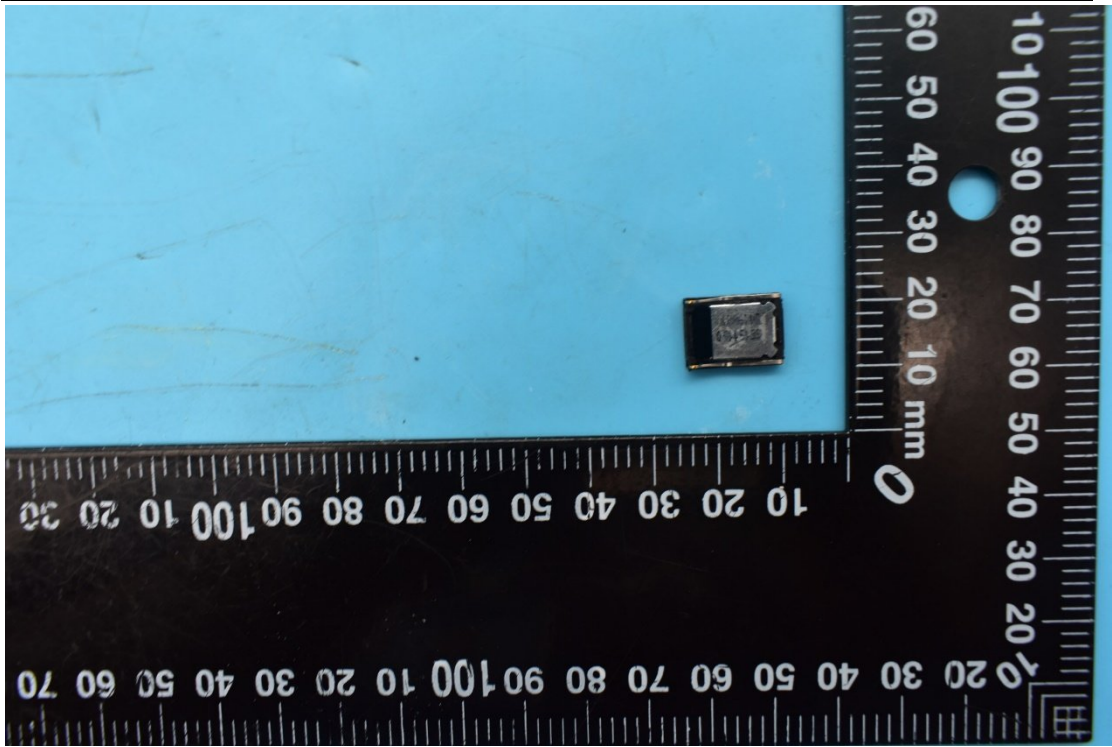

FCC ID:YHLBLUX10L

Internal Photos

1. EUT uncover view

2. Antenna view