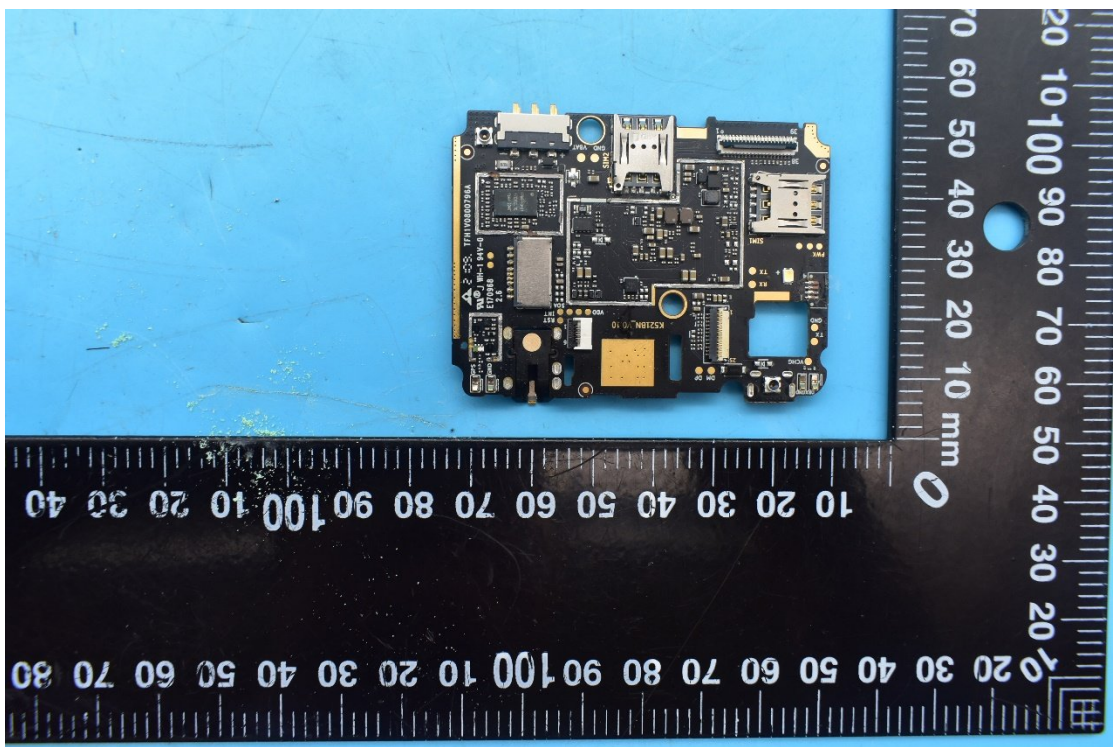

FCC ID:YHLBLUX10L

Internal Photos

1. EUT uncover view

2. Antenna view