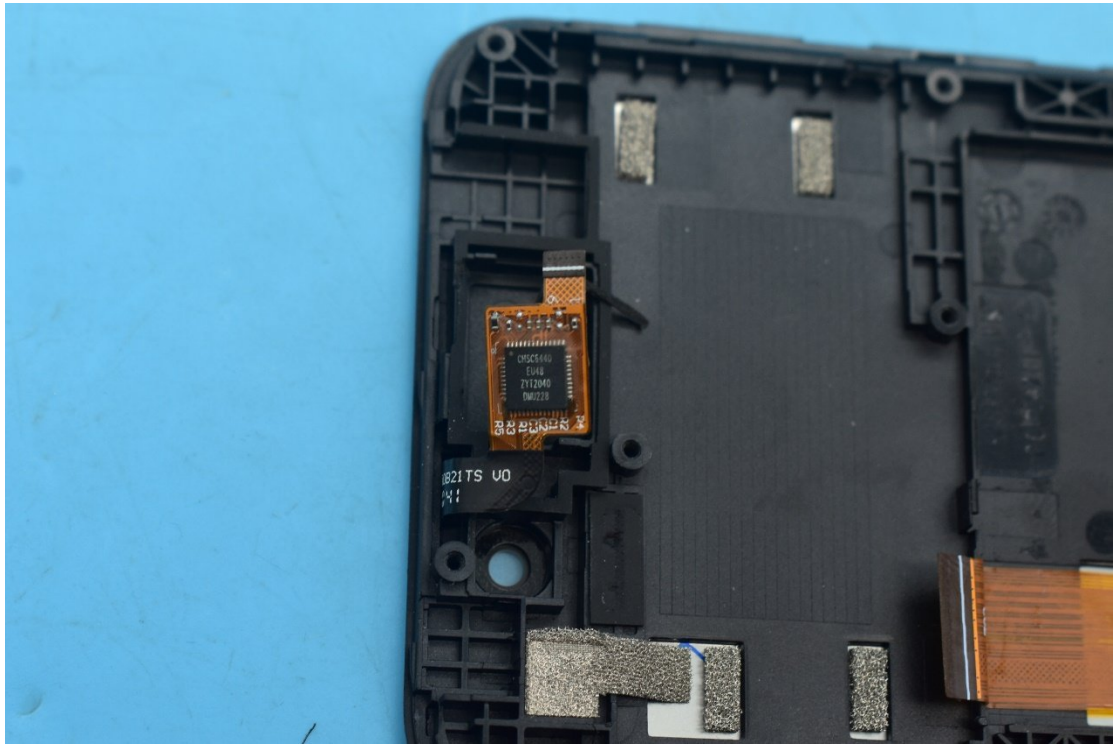

FCC ID:YHLBLUX10L

Internal Photos

1. EUT uncover view

2. Antenna view