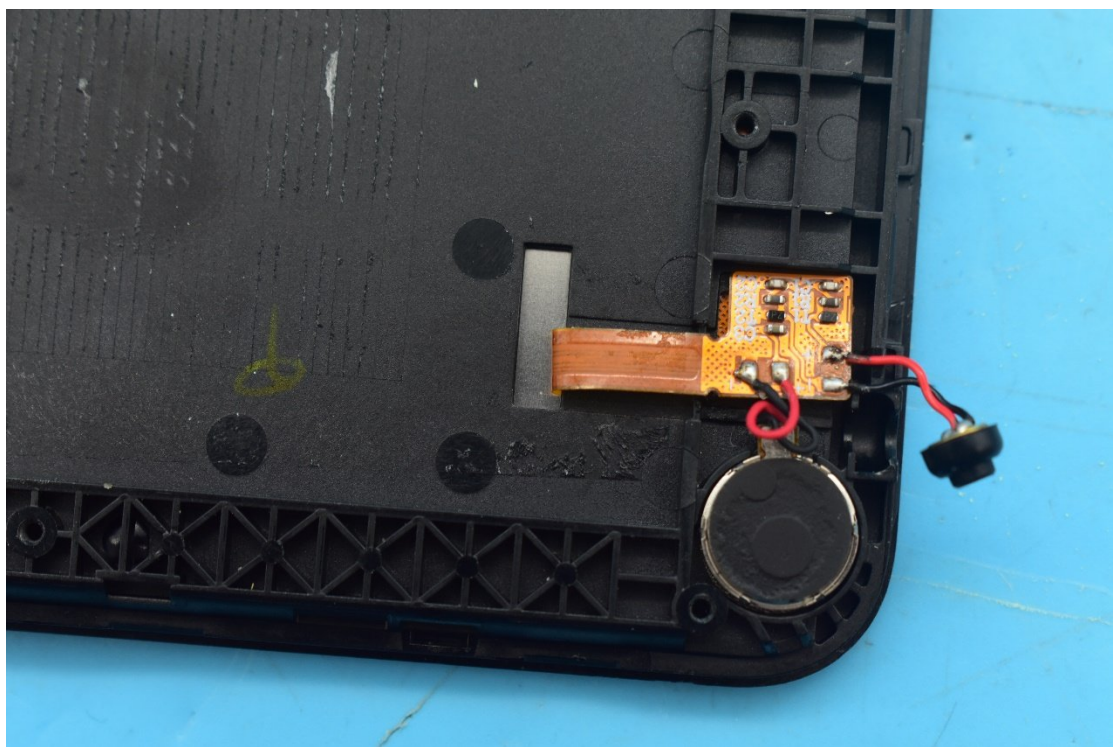

FCC ID:YHLBLUX10L

Internal Photos

1. EUT uncover view

2. Antenna view