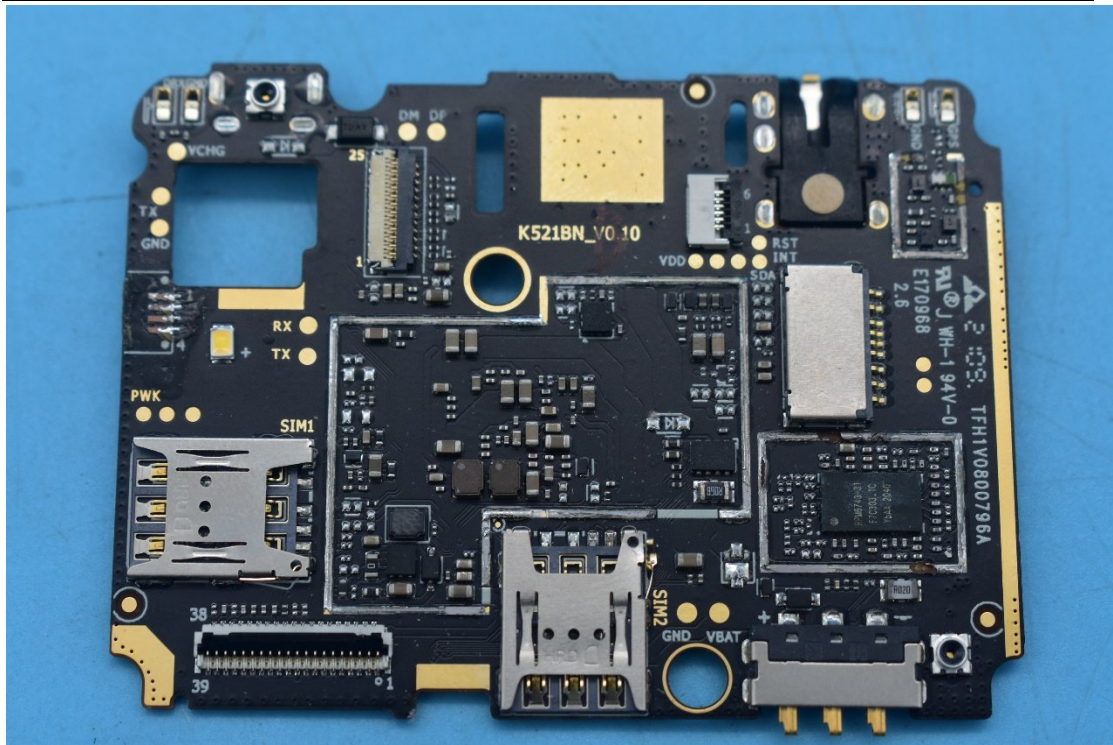

FCC ID:YHLBLUX10L

Internal Photos

1. EUT uncover view

2. Antenna view