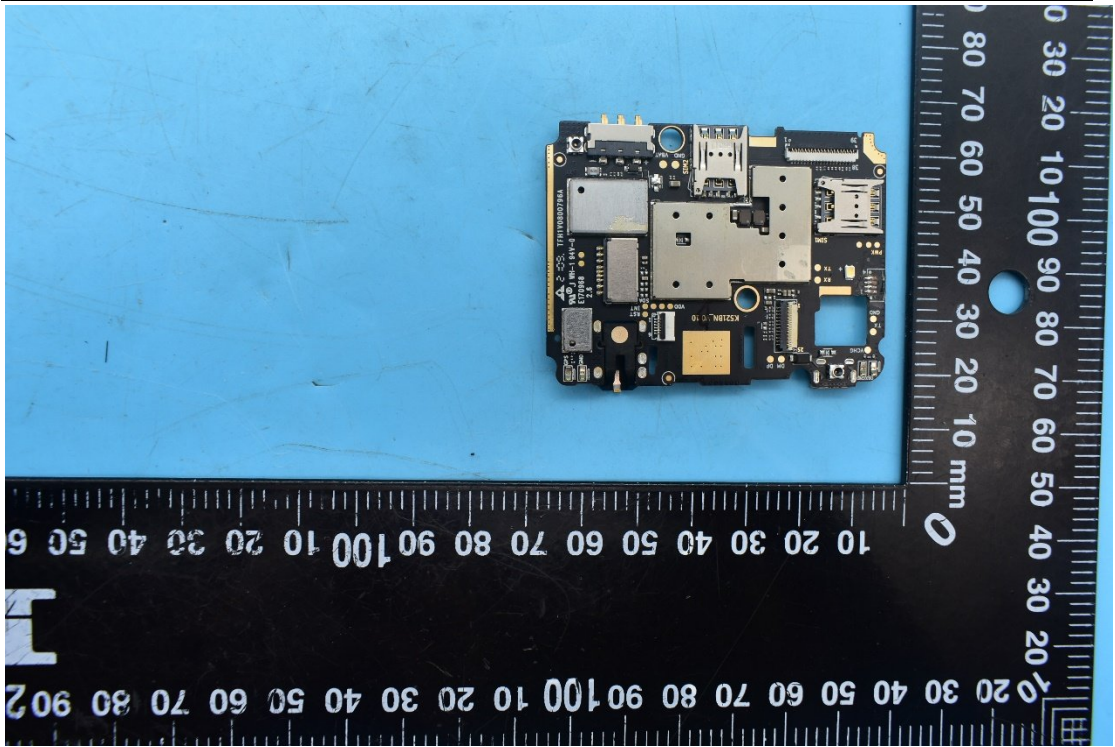

FCC ID:YHLBLUX10L

Internal Photos

1. EUT uncover view

2. Antenna view