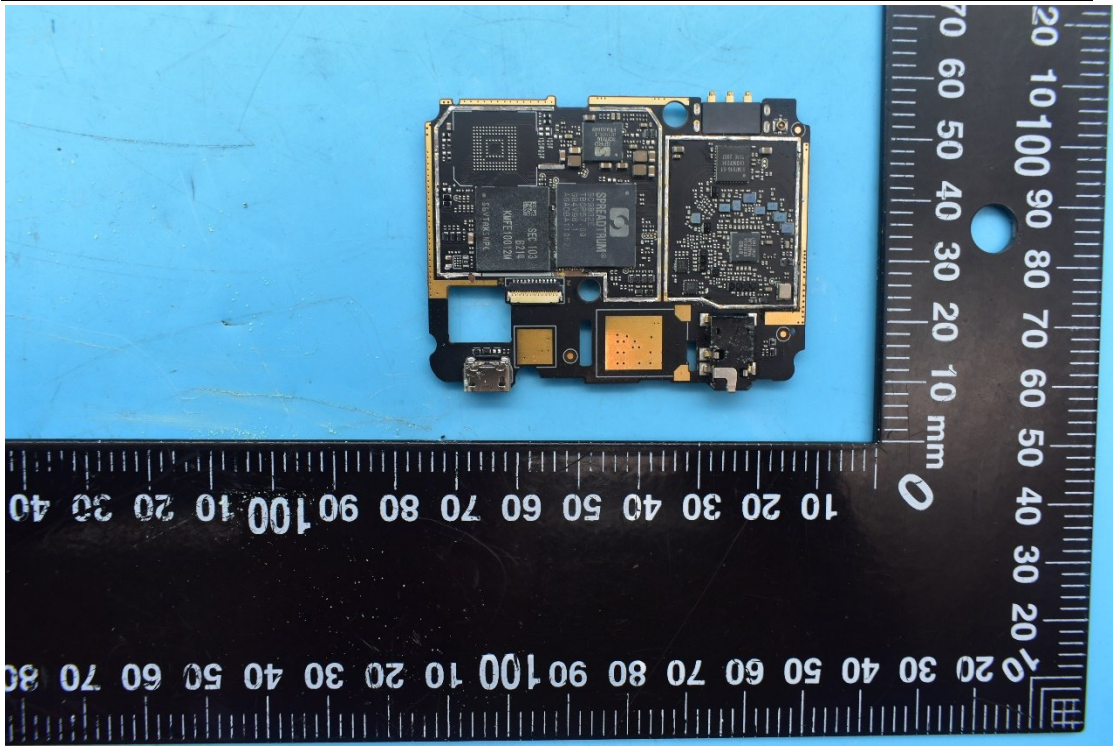

FCC ID:YHLBLUX10L

Internal Photos

1. EUT uncover view

2. Antenna view