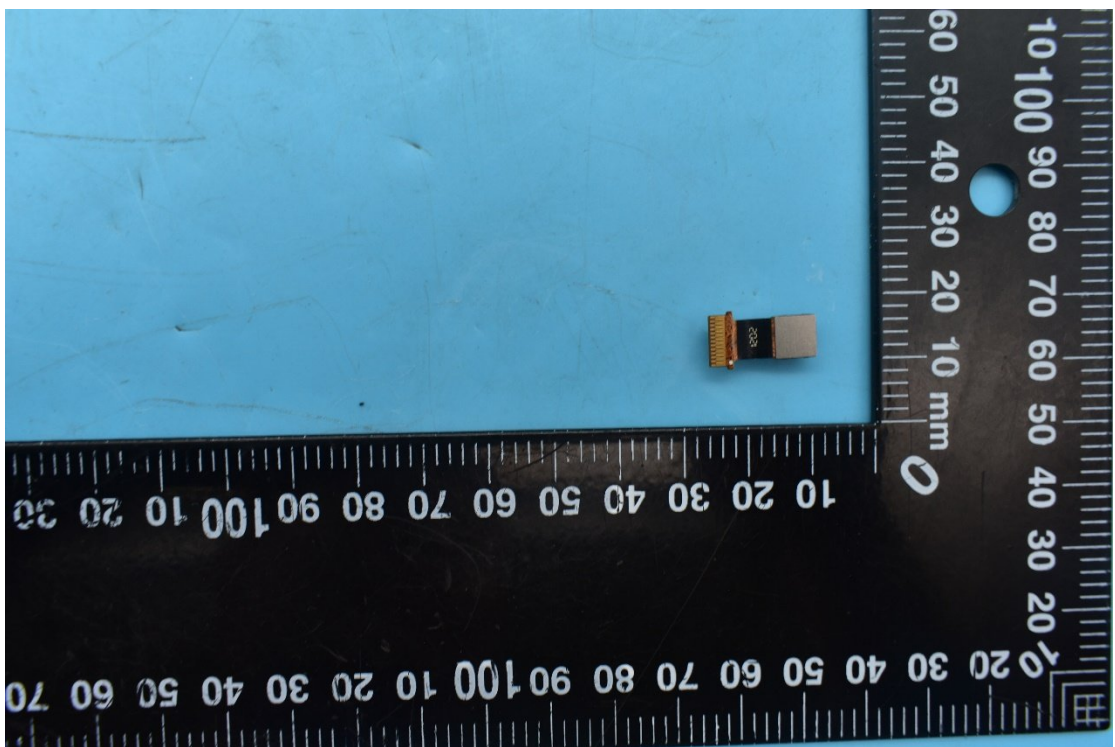

FCC ID:YHLBLUX10L

Internal Photos

1. EUT uncover view

2. Antenna view