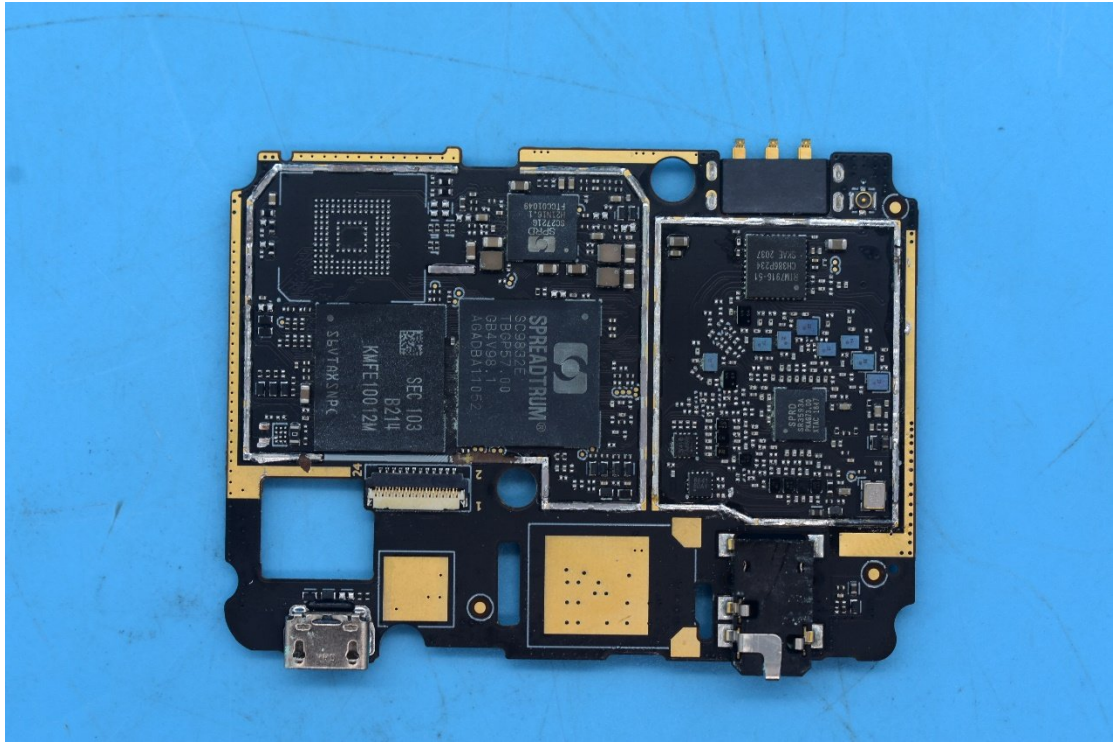

FCC ID:YHLBLUX10L

Internal Photos

1. EUT uncover view

2. Antenna view