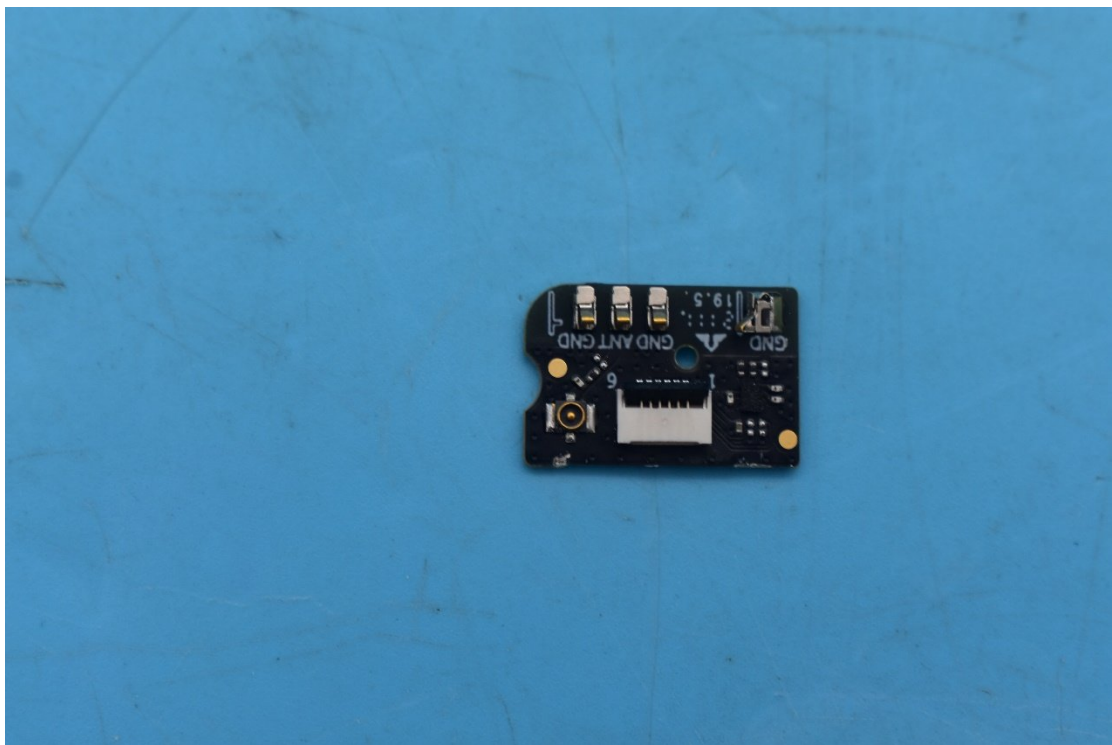

FCC ID:YHLBLUX10L

Internal Photos

1. EUT uncover view

2. Antenna view