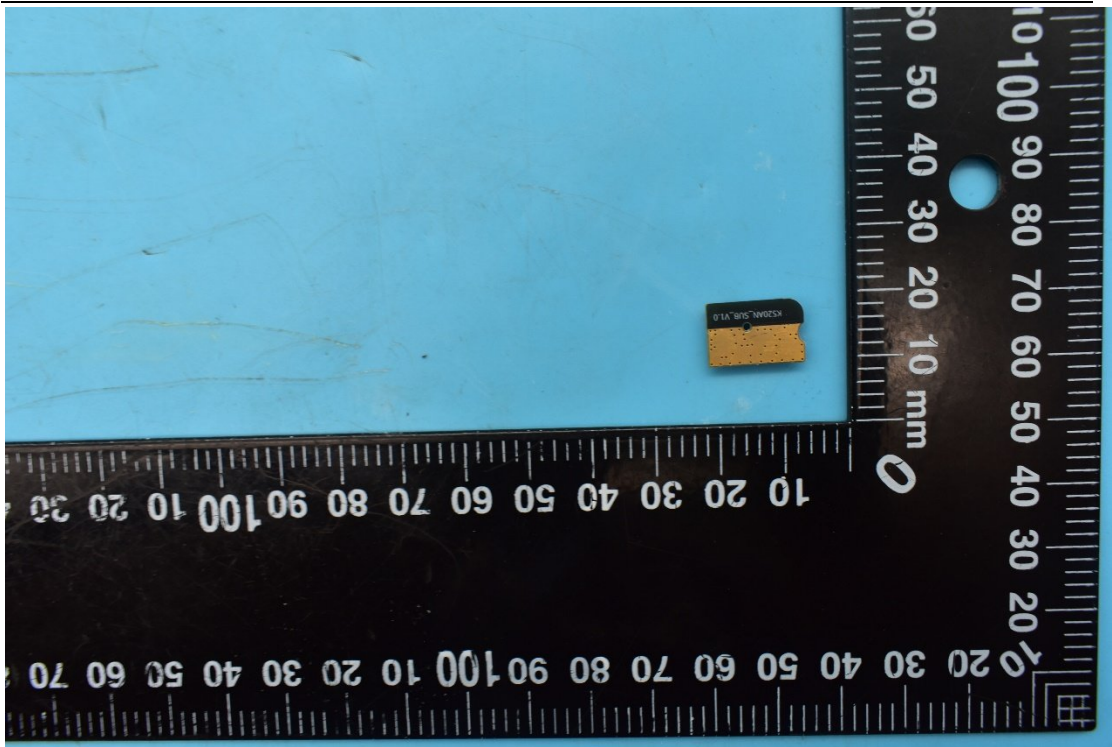

FCC ID:YHLBLUX10L

Internal Photos

1. EUT uncover view

2. Antenna view