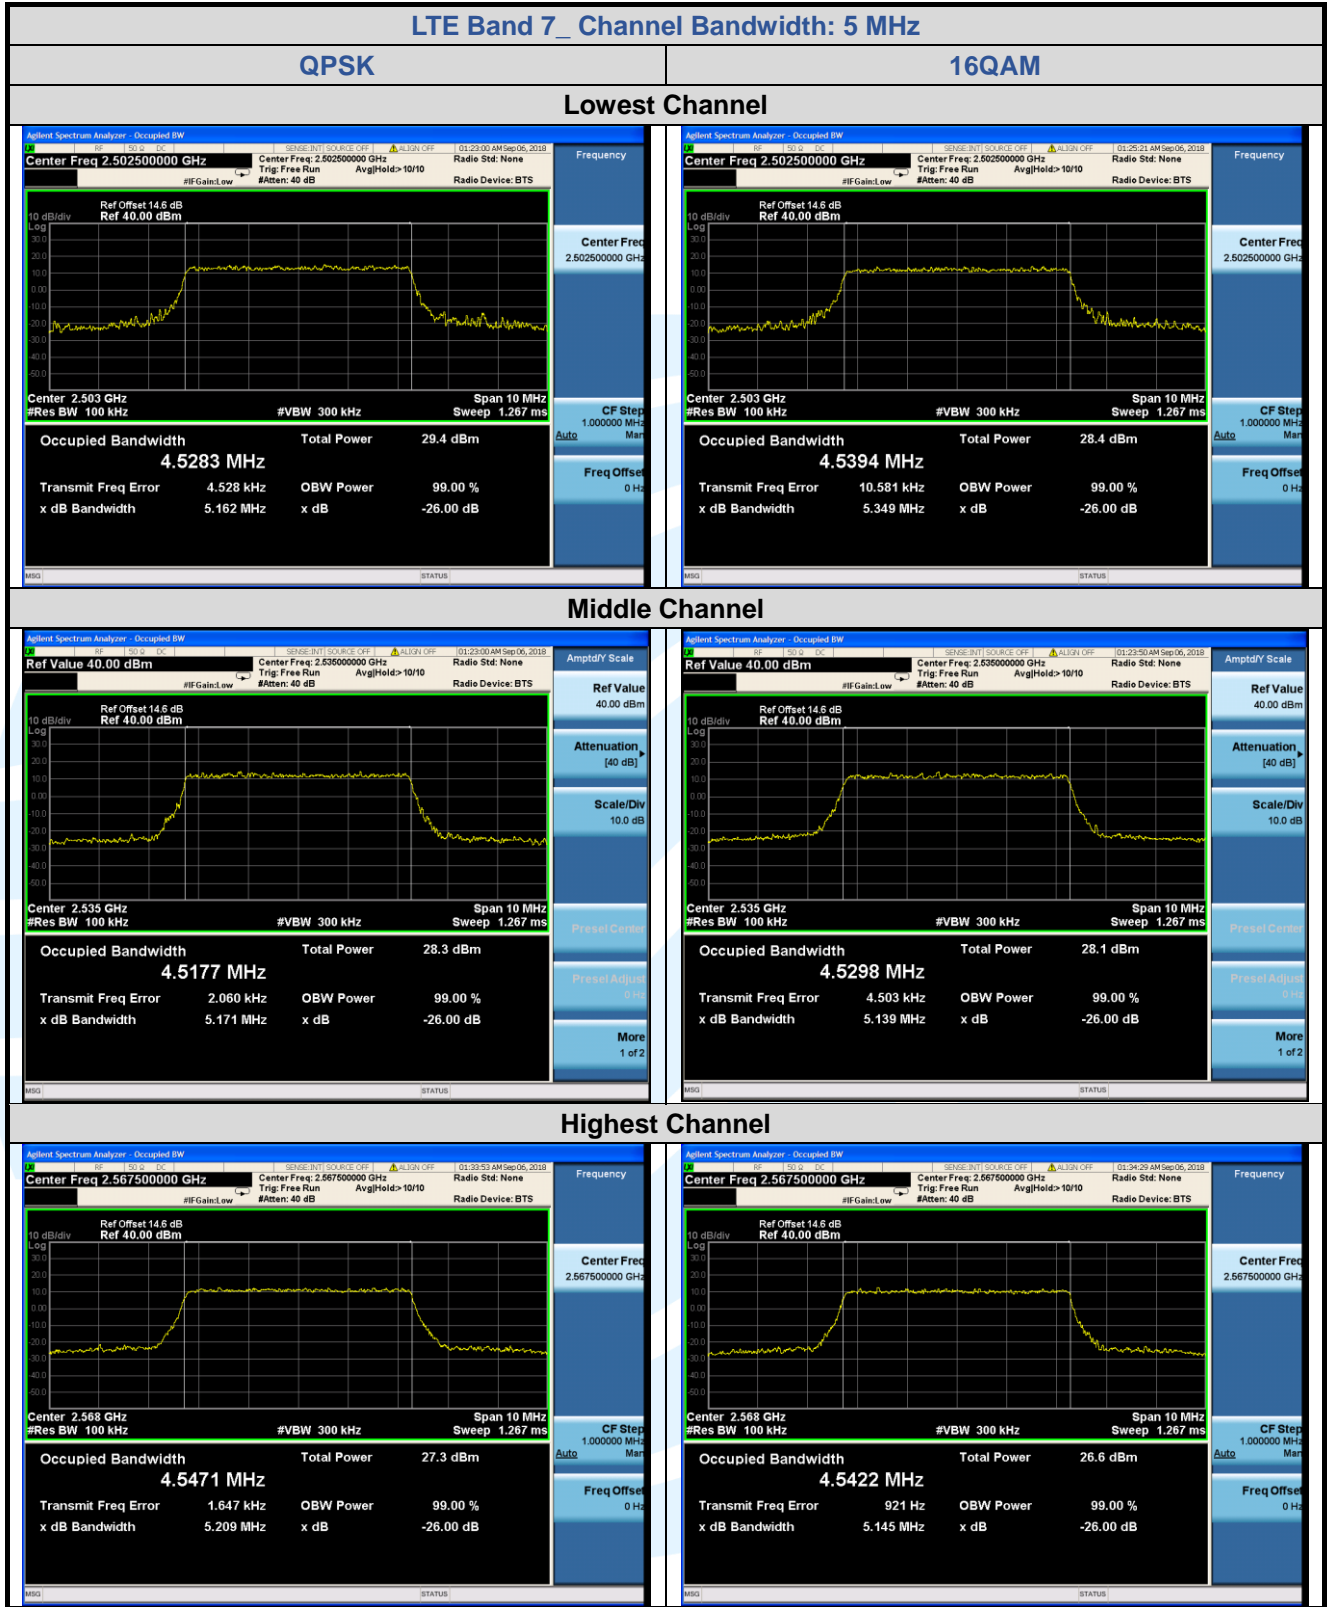

LTE Band 7

LTE Band 7								
Channel	RB Configuration		26 dB BW (MHz)			99% BW (MHz)		
	Size	Offset	QPSK	16QAM	64QAM	QPSK	16QAM	64QAM
Channel Bandwidth: 5 MHz								
Lowest	25	0	5.162	5.349	N/A	4.5283	4.5394	N/A
Middle	25	0	5.171	5.139	N/A	4.5177	4.5298	N/A
Highest	25	0	5.209	5.145	N/A	4.5471	4.5422	N/A
Channel Bandwidth: 10 MHz								
Lowest	50	0	10.07	9.954	N/A	9.0046	8.9929	N/A
Middle	50	0	10.07	10.07	N/A	9.0208	9.0160	N/A
Highest	50	0	10.19	10.10	N/A	9.0303	9.0258	N/A
Channel Bandwidth: 15 MHz								
Lowest	75	0	14.75	14.86	N/A	13.472	13.478	N/A
Middle	75	0	15.02	14.98	N/A	13.496	13.490	N/A
Highest	75	0	15.08	15.10	N/A	13.534	13.548	N/A
Channel Bandwidth: 20 MHz								
Lowest	100	0	19.71	19.75	N/A	17.993	17.976	N/A
Middle	100	0	19.68	19.68	N/A	18.015	17.978	N/A
Highest	100	0	19.73	19.73	N/A	18.006	18.014	N/A

LTE Band 12

LTE Band 12								
Channel	RB Configuration		26 dB BW (MHz)			99% BW (MHz)		
	Size	Offset	QPSK	16QAM	64QAM	QPSK	16QAM	64QAM
Channel Bandwidth: 1.4 MHz								
Lowest	6	0	1.276	1.309	N/A	1.0915	1.0999	N/A
Middle	6	0	1.285	1.306	N/A	1.0885	1.1003	N/A
Highest	6	0	1.290	1.285	N/A	1.0948	1.0910	N/A
Channel Bandwidth: 3 MHz								
Lowest	15	0	2.921	2.927	N/A	2.6971	2.6887	N/A
Middle	15	0	2.917	2.922	N/A	2.6946	2.6902	N/A
Highest	15	0	2.920	2.927	N/A	2.6980	2.6839	N/A
Channel Bandwidth: 5 MHz								
Lowest	25	0	5.150	5.253	N/A	4.5189	4.5422	N/A
Middle	25	0	5.174	5.166	N/A	4.5353	4.5216	N/A
Highest	25	0	5.139	5.178	N/A	4.5092	4.5324	N/A
Channel Bandwidth: 10 MHz								
Lowest	50	0	10.04	10.08	N/A	8.9934	8.9991	N/A
Middle	50	0	10.18	11.94	N/A	9.0156	9.0315	N/A
Highest	50	0	10.12	10.07	N/A	9.0143	9.0146	N/A