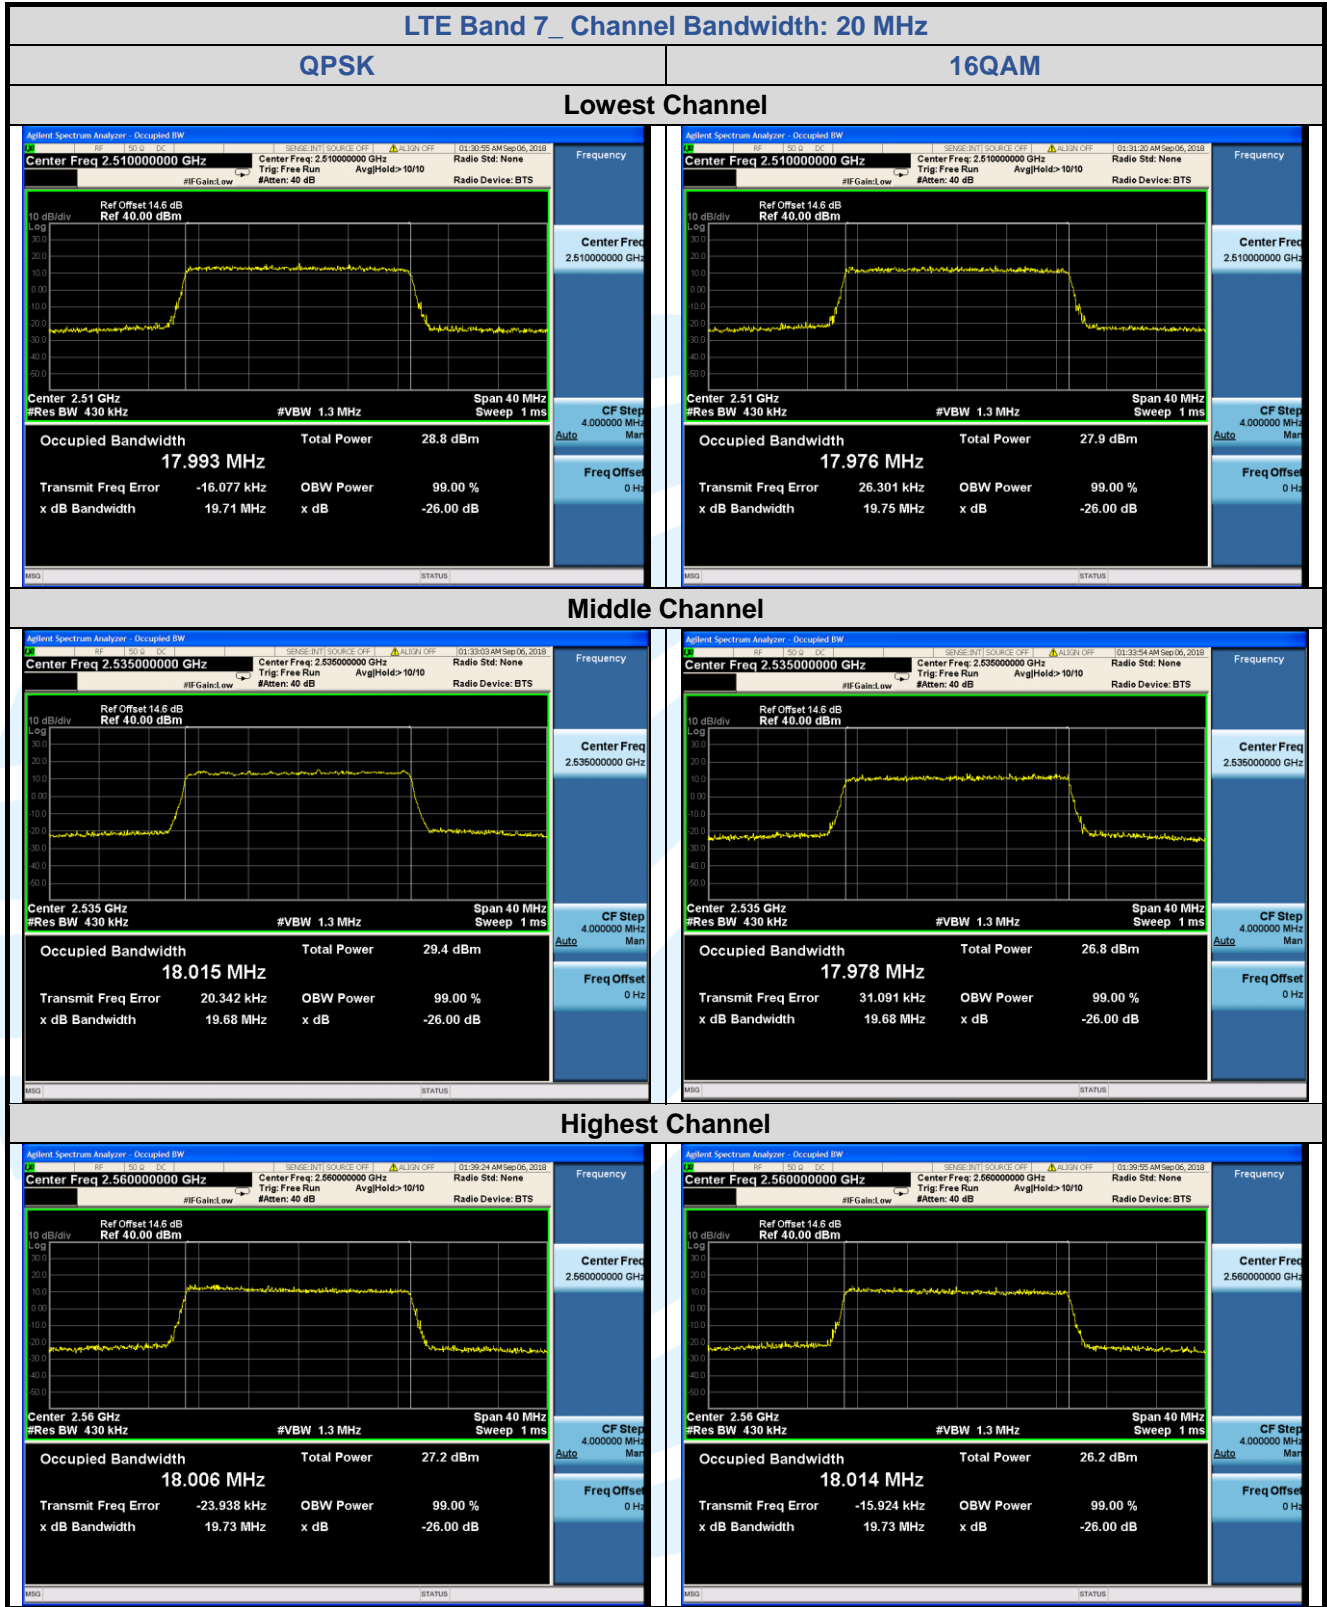

LTE Band 7

LTE Band 7								
Channel	RB Configuration		26 dB BW (MHz)			99% BW (MHz)		
	Size	Offset	QPSK	16QAM	64QAM	QPSK	16QAM	64QAM
Channel Bandwidth: 5 MHz								
Lowest	25	0	5.162	5.349	N/A	4.5283	4.5394	N/A
Middle	25	0	5.171	5.139	N/A	4.5177	4.5298	N/A
Highest	25	0	5.209	5.145	N/A	4.5471	4.5422	N/A
Channel Bandwidth: 10 MHz								
Lowest	50	0	10.07	9.954	N/A	9.0046	8.9929	N/A
Middle	50	0	10.07	10.07	N/A	9.0208	9.0160	N/A
Highest	50	0	10.19	10.10	N/A	9.0303	9.0258	N/A
Channel Bandwidth: 15 MHz								
Lowest	75	0	14.75	14.86	N/A	13.472	13.478	N/A
Middle	75	0	15.02	14.98	N/A	13.496	13.490	N/A
Highest	75	0	15.08	15.10	N/A	13.534	13.548	N/A
Channel Bandwidth: 20 MHz								
Lowest	100	0	19.71	19.75	N/A	17.993	17.976	N/A
Middle	100	0	19.68	19.68	N/A	18.015	17.978	N/A
Highest	100	0	19.73	19.73	N/A	18.006	18.014	N/A

LTE Band 12

LTE Band 12								
Channel	RB Configuration		26 dB BW (MHz)			99% BW (MHz)		
	Size	Offset	QPSK	16QAM	64QAM	QPSK	16QAM	64QAM
Channel Bandwidth: 1.4 MHz								
Lowest	6	0	1.276	1.309	N/A	1.0915	1.0999	N/A
Middle	6	0	1.285	1.306	N/A	1.0885	1.1003	N/A
Highest	6	0	1.290	1.285	N/A	1.0948	1.0910	N/A
Channel Bandwidth: 3 MHz								
Lowest	15	0	2.921	2.927	N/A	2.6971	2.6887	N/A
Middle	15	0	2.917	2.922	N/A	2.6946	2.6902	N/A
Highest	15	0	2.920	2.927	N/A	2.6980	2.6839	N/A
Channel Bandwidth: 5 MHz								
Lowest	25	0	5.150	5.253	N/A	4.5189	4.5422	N/A
Middle	25	0	5.174	5.166	N/A	4.5353	4.5216	N/A
Highest	25	0	5.139	5.178	N/A	4.5092	4.5324	N/A
Channel Bandwidth: 10 MHz								
Lowest	50	0	10.04	10.08	N/A	8.9934	8.9991	N/A
Middle	50	0	10.18	11.94	N/A	9.0156	9.0315	N/A
Highest	50	0	10.12	10.07	N/A	9.0143	9.0146	N/A