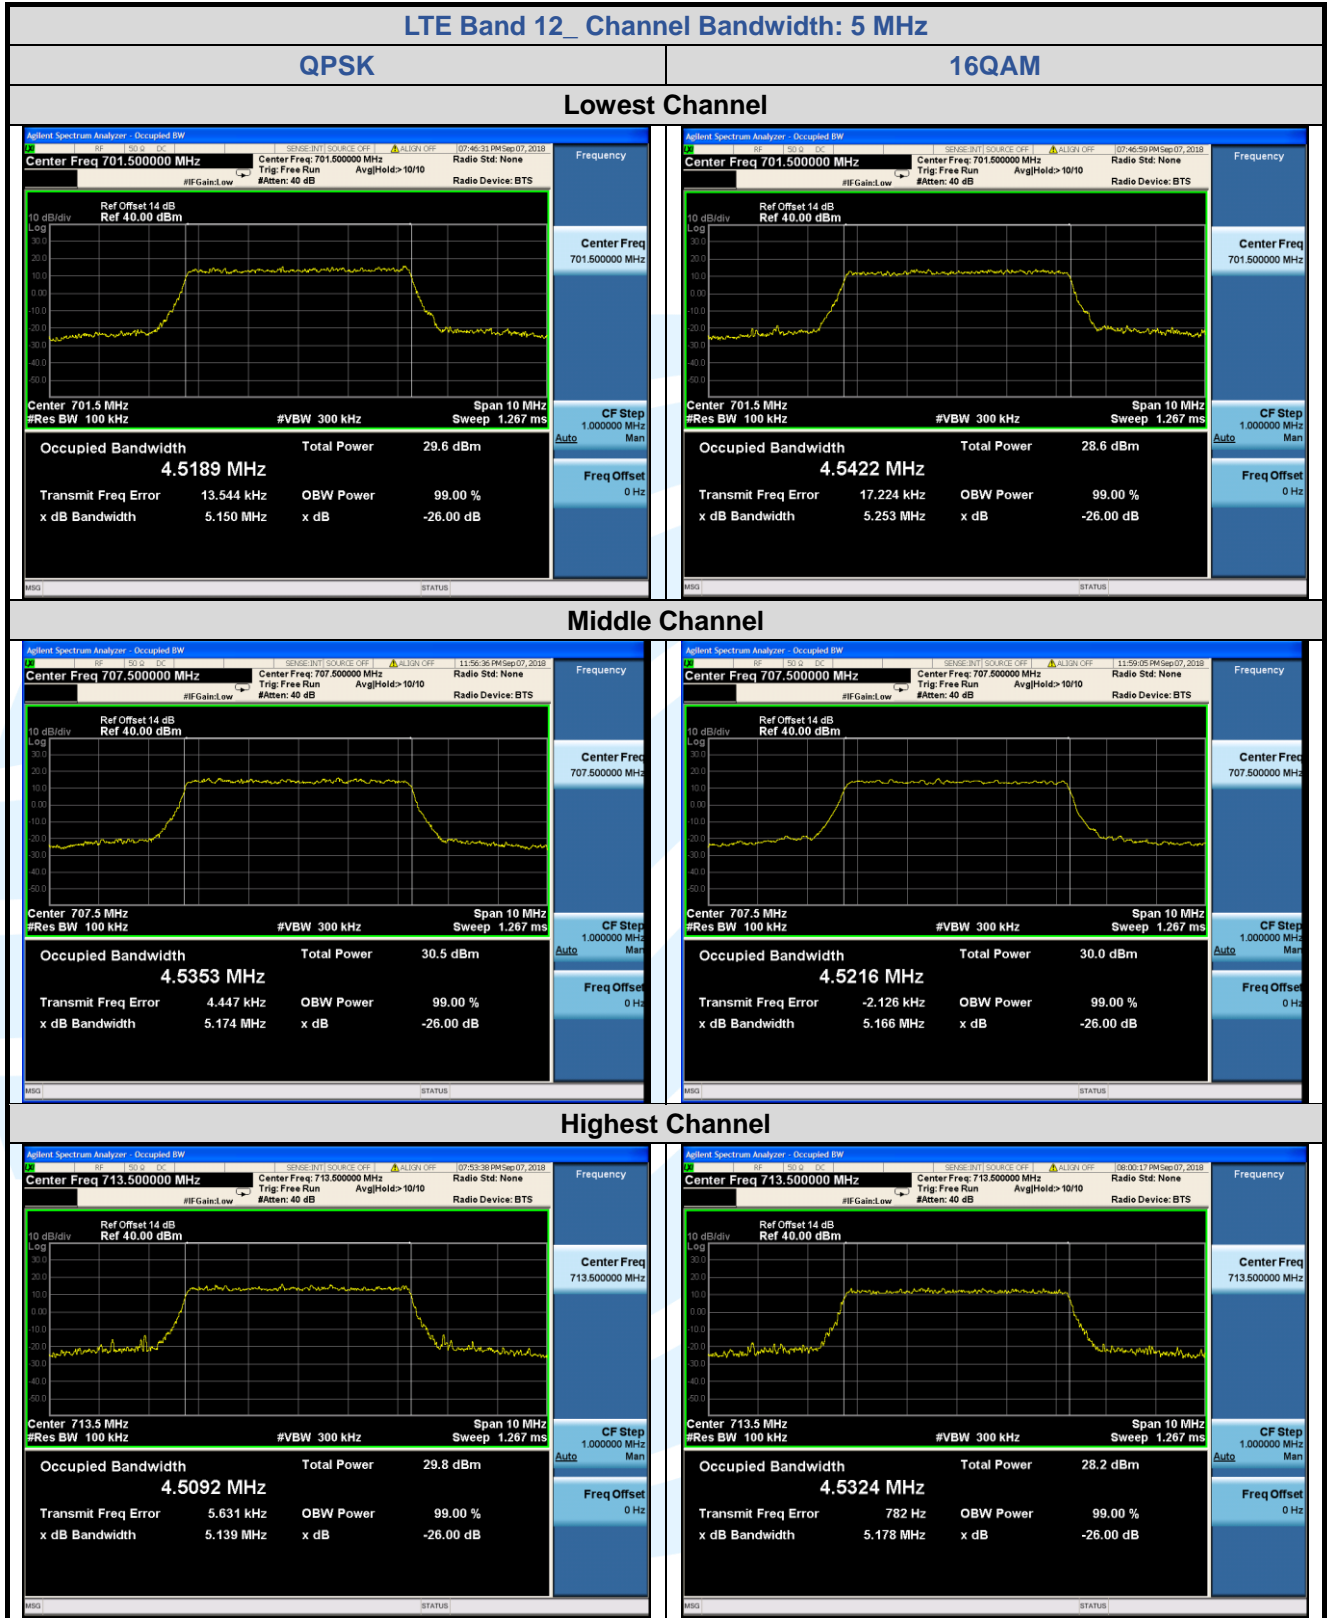

LTE Band 7

LTE Band 7								
Channel	RB Configuration		26 dB BW (MHz)			99% BW (MHz)		
	Size	Offset	QPSK	16QAM	64QAM	QPSK	16QAM	64QAM
Channel Bandwidth: 5 MHz								
Lowest	25	0	5.162	5.349	N/A	4.5283	4.5394	N/A
Middle	25	0	5.171	5.139	N/A	4.5177	4.5298	N/A
Highest	25	0	5.209	5.145	N/A	4.5471	4.5422	N/A
Channel Bandwidth: 10 MHz								
Lowest	50	0	10.07	9.954	N/A	9.0046	8.9929	N/A
Middle	50	0	10.07	10.07	N/A	9.0208	9.0160	N/A
Highest	50	0	10.19	10.10	N/A	9.0303	9.0258	N/A
Channel Bandwidth: 15 MHz								
Lowest	75	0	14.75	14.86	N/A	13.472	13.478	N/A
Middle	75	0	15.02	14.98	N/A	13.496	13.490	N/A
Highest	75	0	15.08	15.10	N/A	13.534	13.548	N/A
Channel Bandwidth: 20 MHz								
Lowest	100	0	19.71	19.75	N/A	17.993	17.976	N/A
Middle	100	0	19.68	19.68	N/A	18.015	17.978	N/A
Highest	100	0	19.73	19.73	N/A	18.006	18.014	N/A

LTE Band 12

LTE Band 12								
Channel	RB Configuration		26 dB BW (MHz)			99% BW (MHz)		
	Size	Offset	QPSK	16QAM	64QAM	QPSK	16QAM	64QAM
Channel Bandwidth: 1.4 MHz								
Lowest	6	0	1.276	1.309	N/A	1.0915	1.0999	N/A
Middle	6	0	1.285	1.306	N/A	1.0885	1.1003	N/A
Highest	6	0	1.290	1.285	N/A	1.0948	1.0910	N/A
Channel Bandwidth: 3 MHz								
Lowest	15	0	2.921	2.927	N/A	2.6971	2.6887	N/A
Middle	15	0	2.917	2.922	N/A	2.6946	2.6902	N/A
Highest	15	0	2.920	2.927	N/A	2.6980	2.6839	N/A
Channel Bandwidth: 5 MHz								
Lowest	25	0	5.150	5.253	N/A	4.5189	4.5422	N/A
Middle	25	0	5.174	5.166	N/A	4.5353	4.5216	N/A
Highest	25	0	5.139	5.178	N/A	4.5092	4.5324	N/A
Channel Bandwidth: 10 MHz								
Lowest	50	0	10.04	10.08	N/A	8.9934	8.9991	N/A
Middle	50	0	10.18	11.94	N/A	9.0156	9.0315	N/A
Highest	50	0	10.12	10.07	N/A	9.0143	9.0146	N/A