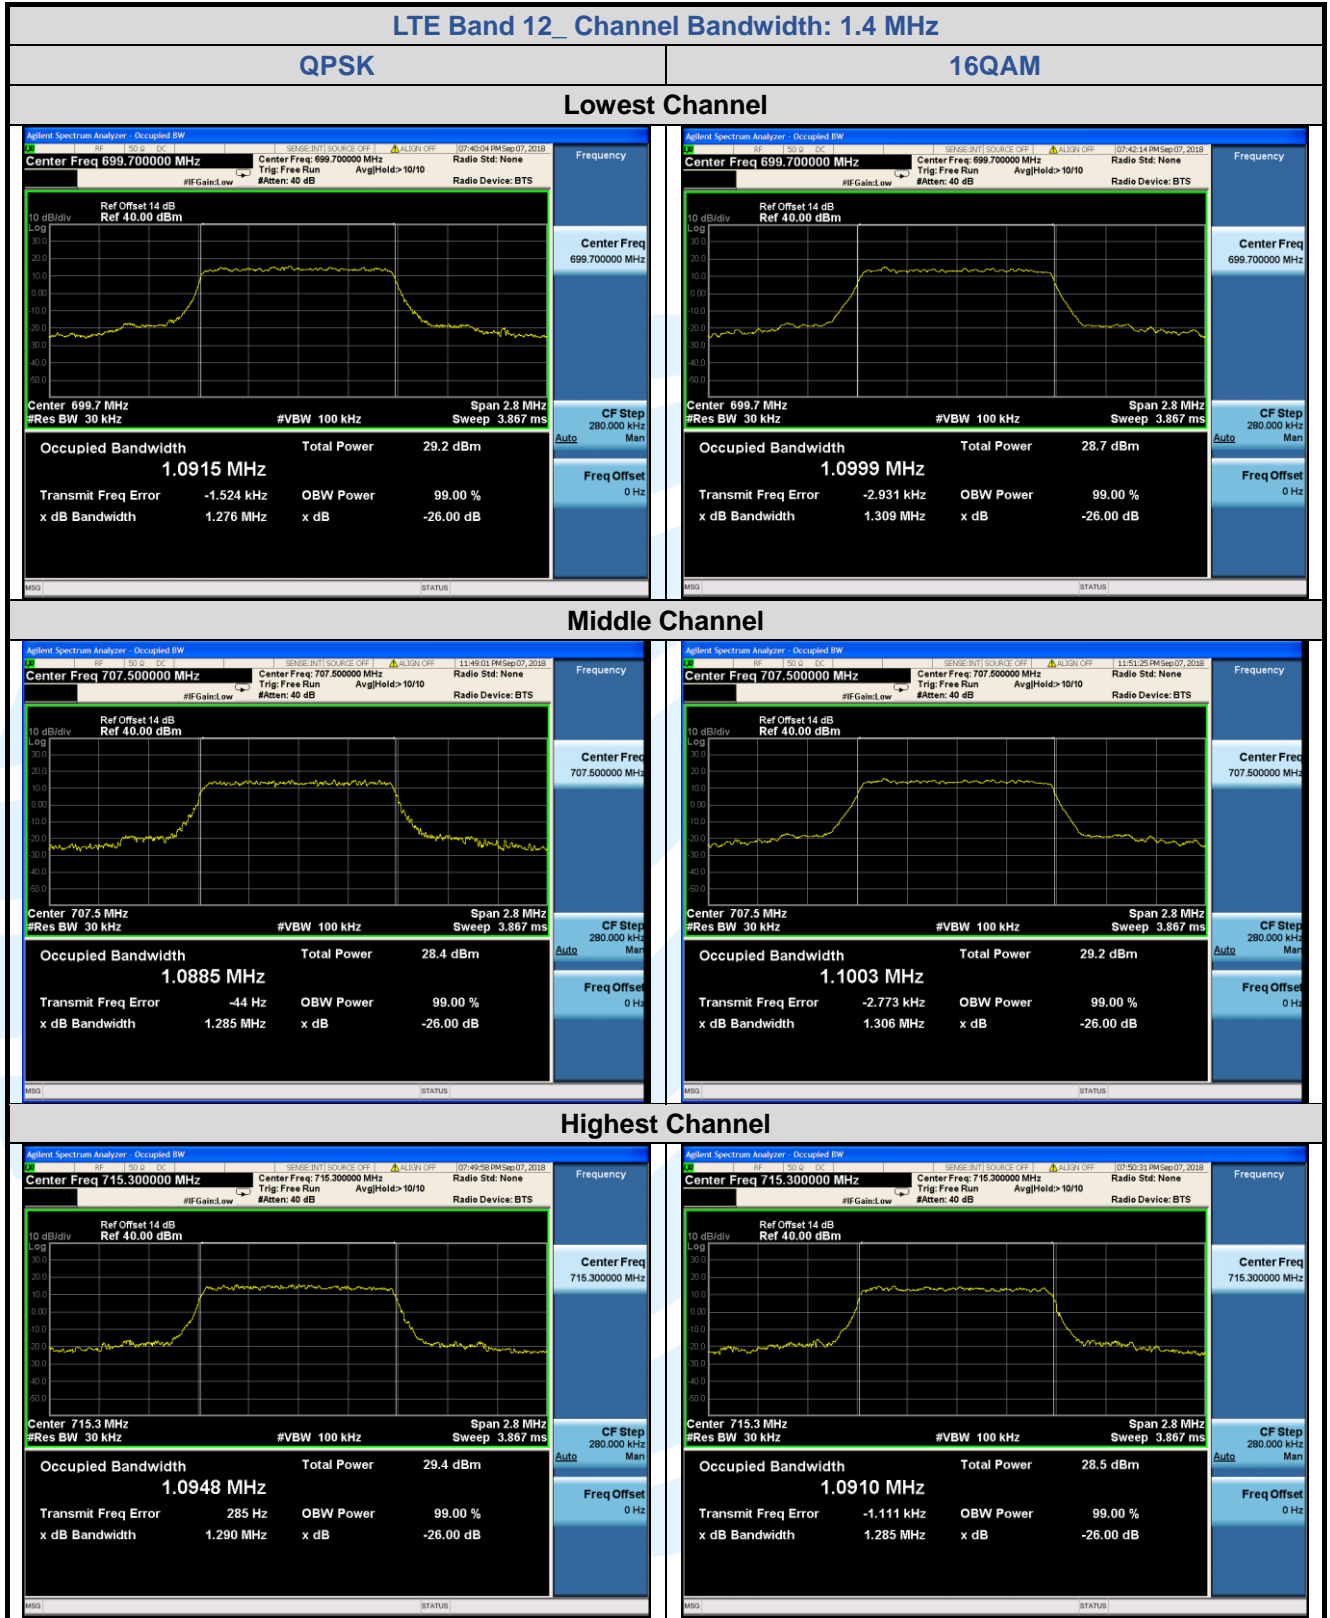

LTE Band 7

LTE Band 7								
Channel	RB Configuration		26 dB BW (MHz)			99% BW (MHz)		
	Size	Offset	QPSK	16QAM	64QAM	QPSK	16QAM	64QAM
Channel Bandwidth: 5 MHz								
Lowest	25	0	5.162	5.349	N/A	4.5283	4.5394	N/A
Middle	25	0	5.171	5.139	N/A	4.5177	4.5298	N/A
Highest	25	0	5.209	5.145	N/A	4.5471	4.5422	N/A
Channel Bandwidth: 10 MHz								
Lowest	50	0	10.07	9.954	N/A	9.0046	8.9929	N/A
Middle	50	0	10.07	10.07	N/A	9.0208	9.0160	N/A
Highest	50	0	10.19	10.10	N/A	9.0303	9.0258	N/A
Channel Bandwidth: 15 MHz								
Lowest	75	0	14.75	14.86	N/A	13.472	13.478	N/A
Middle	75	0	15.02	14.98	N/A	13.496	13.490	N/A
Highest	75	0	15.08	15.10	N/A	13.534	13.548	N/A
Channel Bandwidth: 20 MHz								
Lowest	100	0	19.71	19.75	N/A	17.993	17.976	N/A
Middle	100	0	19.68	19.68	N/A	18.015	17.978	N/A
Highest	100	0	19.73	19.73	N/A	18.006	18.014	N/A

LTE Band 12

LTE Band 12								
Channel	RB Configuration		26 dB BW (MHz)			99% BW (MHz)		
	Size	Offset	QPSK	16QAM	64QAM	QPSK	16QAM	64QAM
Channel Bandwidth: 1.4 MHz								
Lowest	6	0	1.276	1.309	N/A	1.0915	1.0999	N/A
Middle	6	0	1.285	1.306	N/A	1.0885	1.1003	N/A
Highest	6	0	1.290	1.285	N/A	1.0948	1.0910	N/A
Channel Bandwidth: 3 MHz								
Lowest	15	0	2.921	2.927	N/A	2.6971	2.6887	N/A
Middle	15	0	2.917	2.922	N/A	2.6946	2.6902	N/A
Highest	15	0	2.920	2.927	N/A	2.6980	2.6839	N/A
Channel Bandwidth: 5 MHz								
Lowest	25	0	5.150	5.253	N/A	4.5189	4.5422	N/A
Middle	25	0	5.174	5.166	N/A	4.5353	4.5216	N/A
Highest	25	0	5.139	5.178	N/A	4.5092	4.5324	N/A
Channel Bandwidth: 10 MHz								
Lowest	50	0	10.04	10.08	N/A	8.9934	8.9991	N/A
Middle	50	0	10.18	11.94	N/A	9.0156	9.0315	N/A
Highest	50	0	10.12	10.07	N/A	9.0143	9.0146	N/A