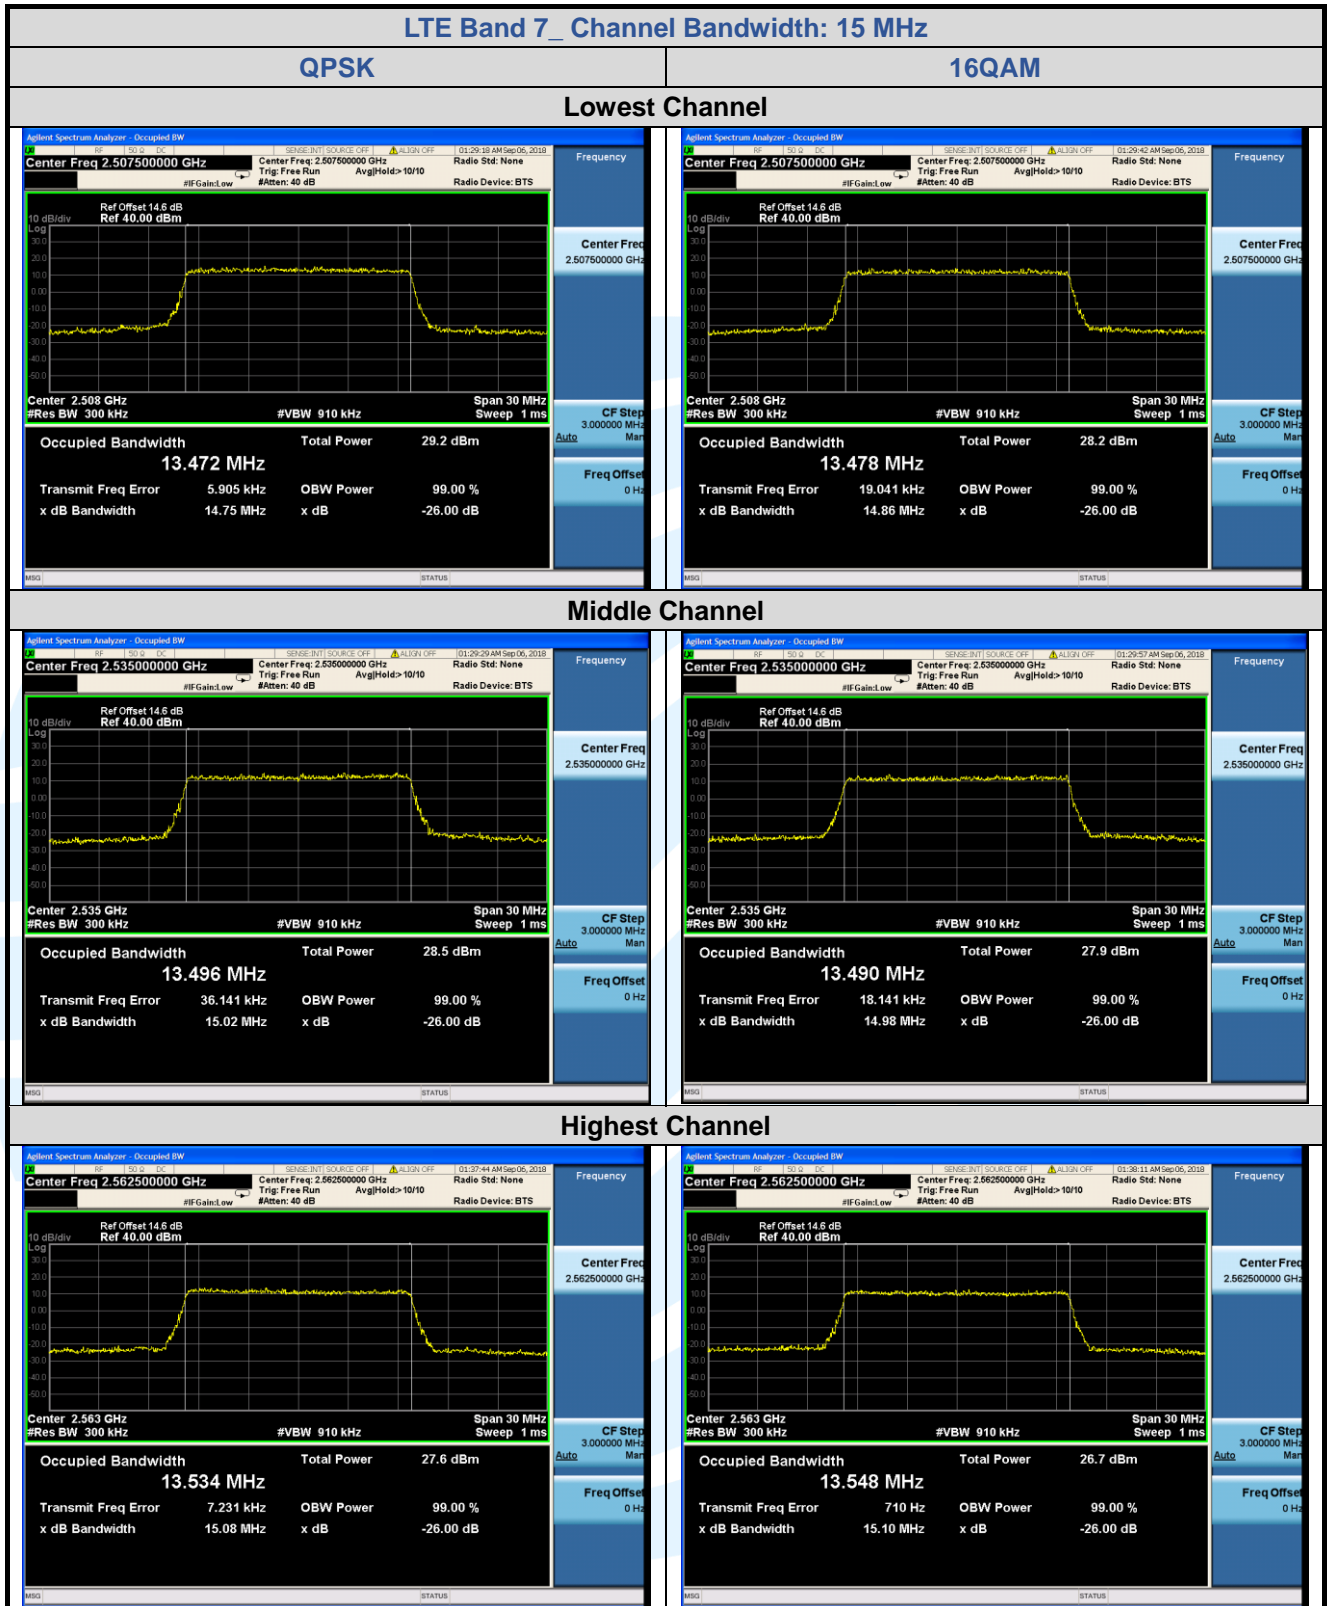

LTE Band 7

LTE Band 7								
Channel	RB Configuration		26 dB BW (MHz)			99% BW (MHz)		
	Size	Offset	QPSK	16QAM	64QAM	QPSK	16QAM	64QAM
Channel Bandwidth: 5 MHz								
Lowest	25	0	5.162	5.349	N/A	4.5283	4.5394	N/A
Middle	25	0	5.171	5.139	N/A	4.5177	4.5298	N/A
Highest	25	0	5.209	5.145	N/A	4.5471	4.5422	N/A
Channel Bandwidth: 10 MHz								
Lowest	50	0	10.07	9.954	N/A	9.0046	8.9929	N/A
Middle	50	0	10.07	10.07	N/A	9.0208	9.0160	N/A
Highest	50	0	10.19	10.10	N/A	9.0303	9.0258	N/A
Channel Bandwidth: 15 MHz								
Lowest	75	0	14.75	14.86	N/A	13.472	13.478	N/A
Middle	75	0	15.02	14.98	N/A	13.496	13.490	N/A
Highest	75	0	15.08	15.10	N/A	13.534	13.548	N/A
Channel Bandwidth: 20 MHz								
Lowest	100	0	19.71	19.75	N/A	17.993	17.976	N/A
Middle	100	0	19.68	19.68	N/A	18.015	17.978	N/A
Highest	100	0	19.73	19.73	N/A	18.006	18.014	N/A

LTE Band 12

LTE Band 12								
Channel	RB Configuration		26 dB BW (MHz)			99% BW (MHz)		
	Size	Offset	QPSK	16QAM	64QAM	QPSK	16QAM	64QAM
Channel Bandwidth: 1.4 MHz								
Lowest	6	0	1.276	1.309	N/A	1.0915	1.0999	N/A
Middle	6	0	1.285	1.306	N/A	1.0885	1.1003	N/A
Highest	6	0	1.290	1.285	N/A	1.0948	1.0910	N/A
Channel Bandwidth: 3 MHz								
Lowest	15	0	2.921	2.927	N/A	2.6971	2.6887	N/A
Middle	15	0	2.917	2.922	N/A	2.6946	2.6902	N/A
Highest	15	0	2.920	2.927	N/A	2.6980	2.6839	N/A
Channel Bandwidth: 5 MHz								
Lowest	25	0	5.150	5.253	N/A	4.5189	4.5422	N/A
Middle	25	0	5.174	5.166	N/A	4.5353	4.5216	N/A
Highest	25	0	5.139	5.178	N/A	4.5092	4.5324	N/A
Channel Bandwidth: 10 MHz								
Lowest	50	0	10.04	10.08	N/A	8.9934	8.9991	N/A
Middle	50	0	10.18	11.94	N/A	9.0156	9.0315	N/A
Highest	50	0	10.12	10.07	N/A	9.0143	9.0146	N/A