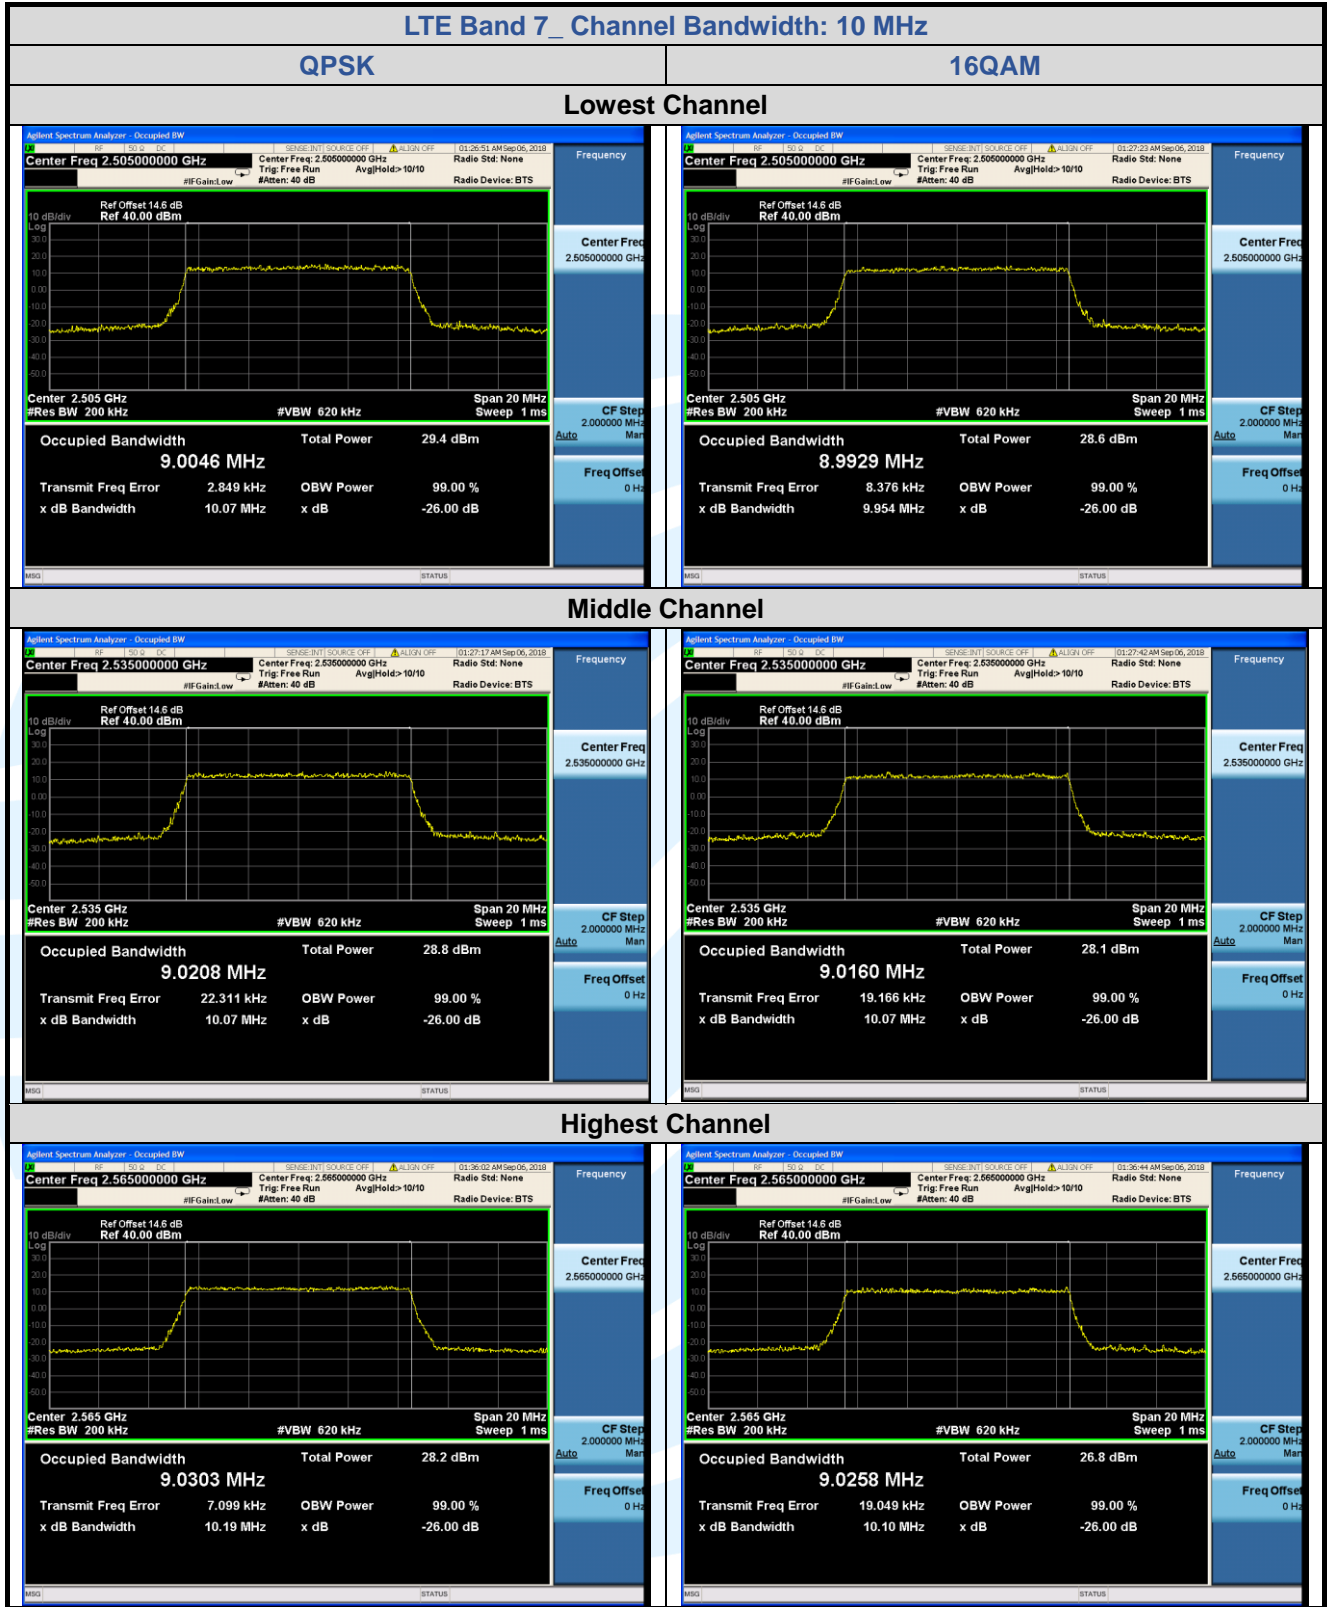

LTE Band 7

LTE Band 7								
Channel	RB Configuration		26 dB BW (MHz)			99% BW (MHz)		
	Size	Offset	QPSK	16QAM	64QAM	QPSK	16QAM	64QAM
Channel Bandwidth: 5 MHz								
Lowest	25	0	5.162	5.349	N/A	4.5283	4.5394	N/A
Middle	25	0	5.171	5.139	N/A	4.5177	4.5298	N/A
Highest	25	0	5.209	5.145	N/A	4.5471	4.5422	N/A
Channel Bandwidth: 10 MHz								
Lowest	50	0	10.07	9.954	N/A	9.0046	8.9929	N/A
Middle	50	0	10.07	10.07	N/A	9.0208	9.0160	N/A
Highest	50	0	10.19	10.10	N/A	9.0303	9.0258	N/A
Channel Bandwidth: 15 MHz								
Lowest	75	0	14.75	14.86	N/A	13.472	13.478	N/A
Middle	75	0	15.02	14.98	N/A	13.496	13.490	N/A
Highest	75	0	15.08	15.10	N/A	13.534	13.548	N/A
Channel Bandwidth: 20 MHz								
Lowest	100	0	19.71	19.75	N/A	17.993	17.976	N/A
Middle	100	0	19.68	19.68	N/A	18.015	17.978	N/A
Highest	100	0	19.73	19.73	N/A	18.006	18.014	N/A

LTE Band 12

LTE Band 12								
Channel	RB Configuration		26 dB BW (MHz)			99% BW (MHz)		
	Size	Offset	QPSK	16QAM	64QAM	QPSK	16QAM	64QAM
Channel Bandwidth: 1.4 MHz								
Lowest	6	0	1.276	1.309	N/A	1.0915	1.0999	N/A
Middle	6	0	1.285	1.306	N/A	1.0885	1.1003	N/A
Highest	6	0	1.290	1.285	N/A	1.0948	1.0910	N/A
Channel Bandwidth: 3 MHz								
Lowest	15	0	2.921	2.927	N/A	2.6971	2.6887	N/A
Middle	15	0	2.917	2.922	N/A	2.6946	2.6902	N/A
Highest	15	0	2.920	2.927	N/A	2.6980	2.6839	N/A
Channel Bandwidth: 5 MHz								
Lowest	25	0	5.150	5.253	N/A	4.5189	4.5422	N/A
Middle	25	0	5.174	5.166	N/A	4.5353	4.5216	N/A
Highest	25	0	5.139	5.178	N/A	4.5092	4.5324	N/A
Channel Bandwidth: 10 MHz								
Lowest	50	0	10.04	10.08	N/A	8.9934	8.9991	N/A
Middle	50	0	10.18	11.94	N/A	9.0156	9.0315	N/A
Highest	50	0	10.12	10.07	N/A	9.0143	9.0146	N/A