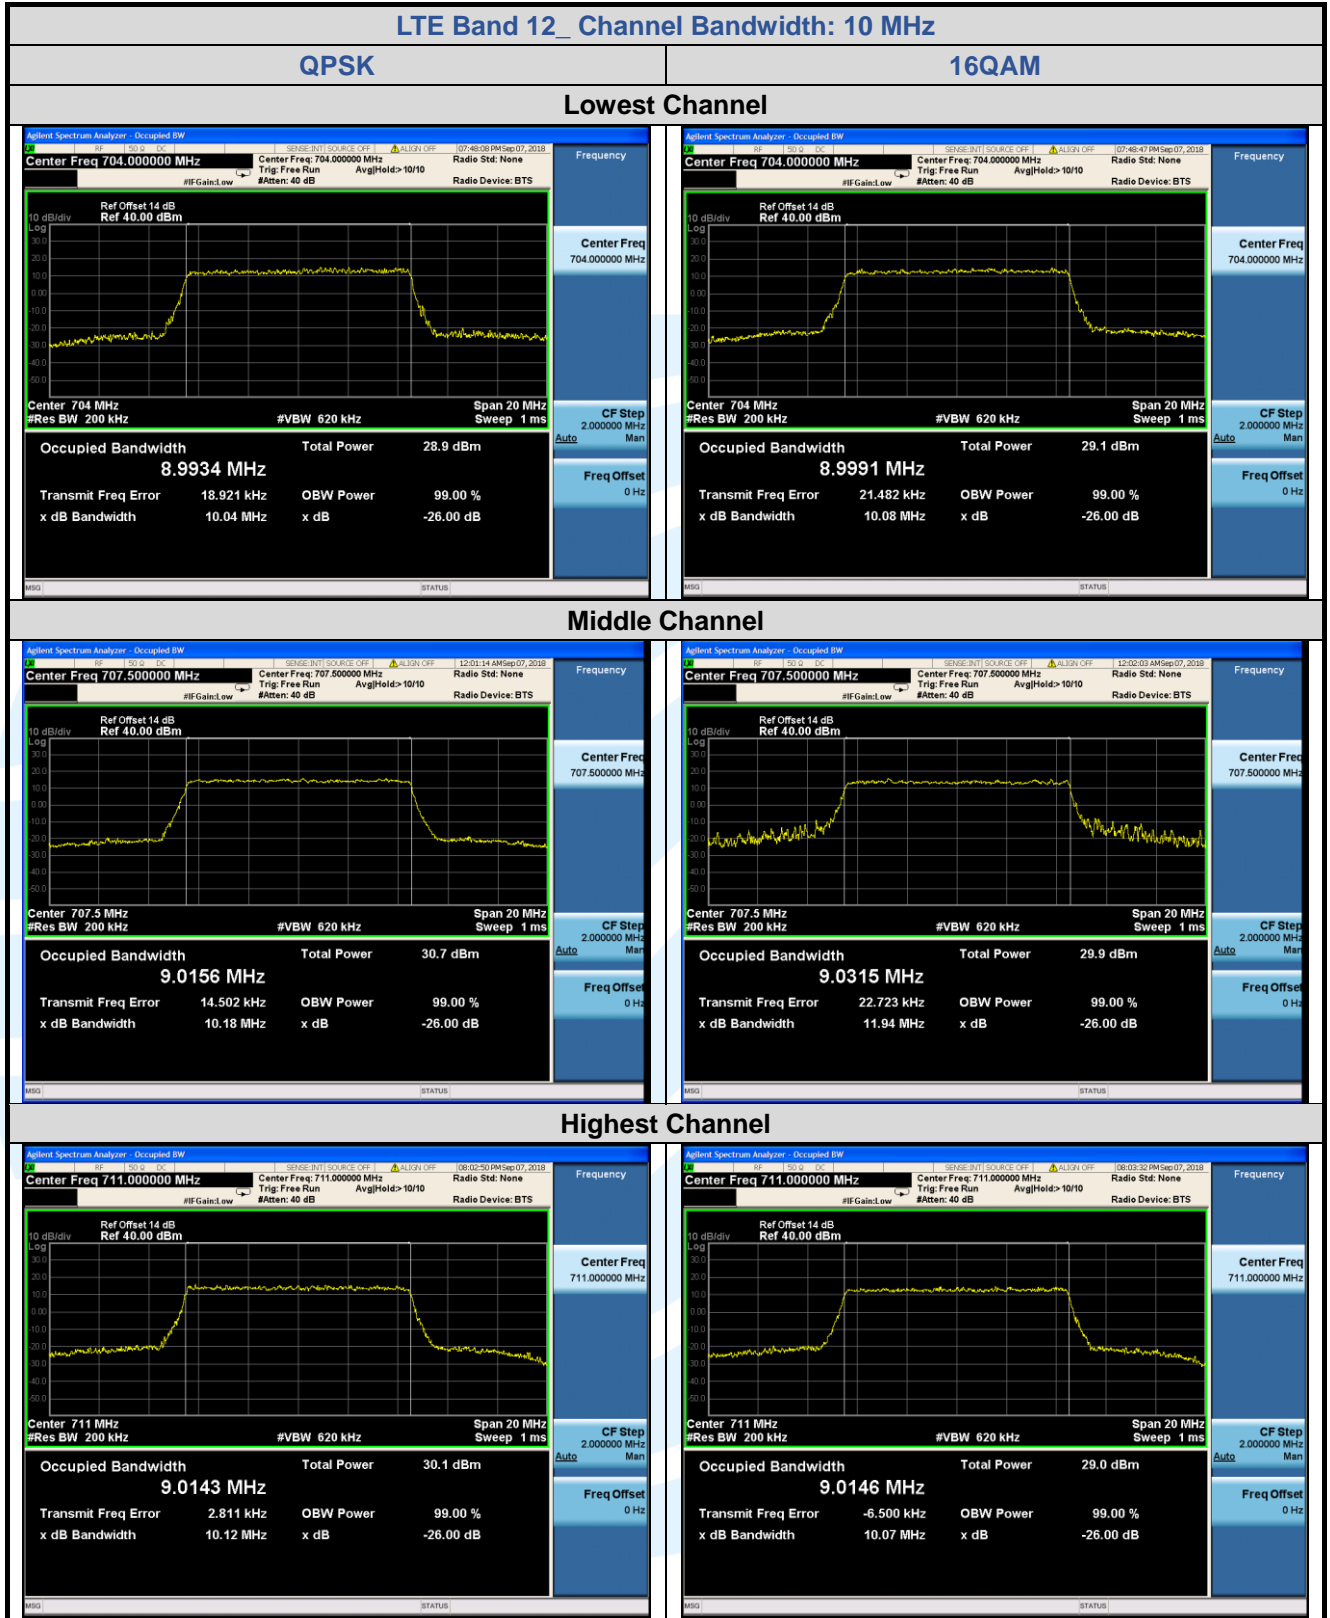

LTE Band 7

LTE Band 7								
Channel	RB Configuration		26 dB BW (MHz)			99% BW (MHz)		
	Size	Offset	QPSK	16QAM	64QAM	QPSK	16QAM	64QAM
Channel Bandwidth: 5 MHz								
Lowest	25	0	5.162	5.349	N/A	4.5283	4.5394	N/A
Middle	25	0	5.171	5.139	N/A	4.5177	4.5298	N/A
Highest	25	0	5.209	5.145	N/A	4.5471	4.5422	N/A
Channel Bandwidth: 10 MHz								
Lowest	50	0	10.07	9.954	N/A	9.0046	8.9929	N/A
Middle	50	0	10.07	10.07	N/A	9.0208	9.0160	N/A
Highest	50	0	10.19	10.10	N/A	9.0303	9.0258	N/A
Channel Bandwidth: 15 MHz								
Lowest	75	0	14.75	14.86	N/A	13.472	13.478	N/A
Middle	75	0	15.02	14.98	N/A	13.496	13.490	N/A
Highest	75	0	15.08	15.10	N/A	13.534	13.548	N/A
Channel Bandwidth: 20 MHz								
Lowest	100	0	19.71	19.75	N/A	17.993	17.976	N/A
Middle	100	0	19.68	19.68	N/A	18.015	17.978	N/A
Highest	100	0	19.73	19.73	N/A	18.006	18.014	N/A

LTE Band 12

LTE Band 12								
Channel	RB Configuration		26 dB BW (MHz)			99% BW (MHz)		
	Size	Offset	QPSK	16QAM	64QAM	QPSK	16QAM	64QAM
Channel Bandwidth: 1.4 MHz								
Lowest	6	0	1.276	1.309	N/A	1.0915	1.0999	N/A
Middle	6	0	1.285	1.306	N/A	1.0885	1.1003	N/A
Highest	6	0	1.290	1.285	N/A	1.0948	1.0910	N/A
Channel Bandwidth: 3 MHz								
Lowest	15	0	2.921	2.927	N/A	2.6971	2.6887	N/A
Middle	15	0	2.917	2.922	N/A	2.6946	2.6902	N/A
Highest	15	0	2.920	2.927	N/A	2.6980	2.6839	N/A
Channel Bandwidth: 5 MHz								
Lowest	25	0	5.150	5.253	N/A	4.5189	4.5422	N/A
Middle	25	0	5.174	5.166	N/A	4.5353	4.5216	N/A
Highest	25	0	5.139	5.178	N/A	4.5092	4.5324	N/A
Channel Bandwidth: 10 MHz								
Lowest	50	0	10.04	10.08	N/A	8.9934	8.9991	N/A
Middle	50	0	10.18	11.94	N/A	9.0156	9.0315	N/A
Highest	50	0	10.12	10.07	N/A	9.0143	9.0146	N/A