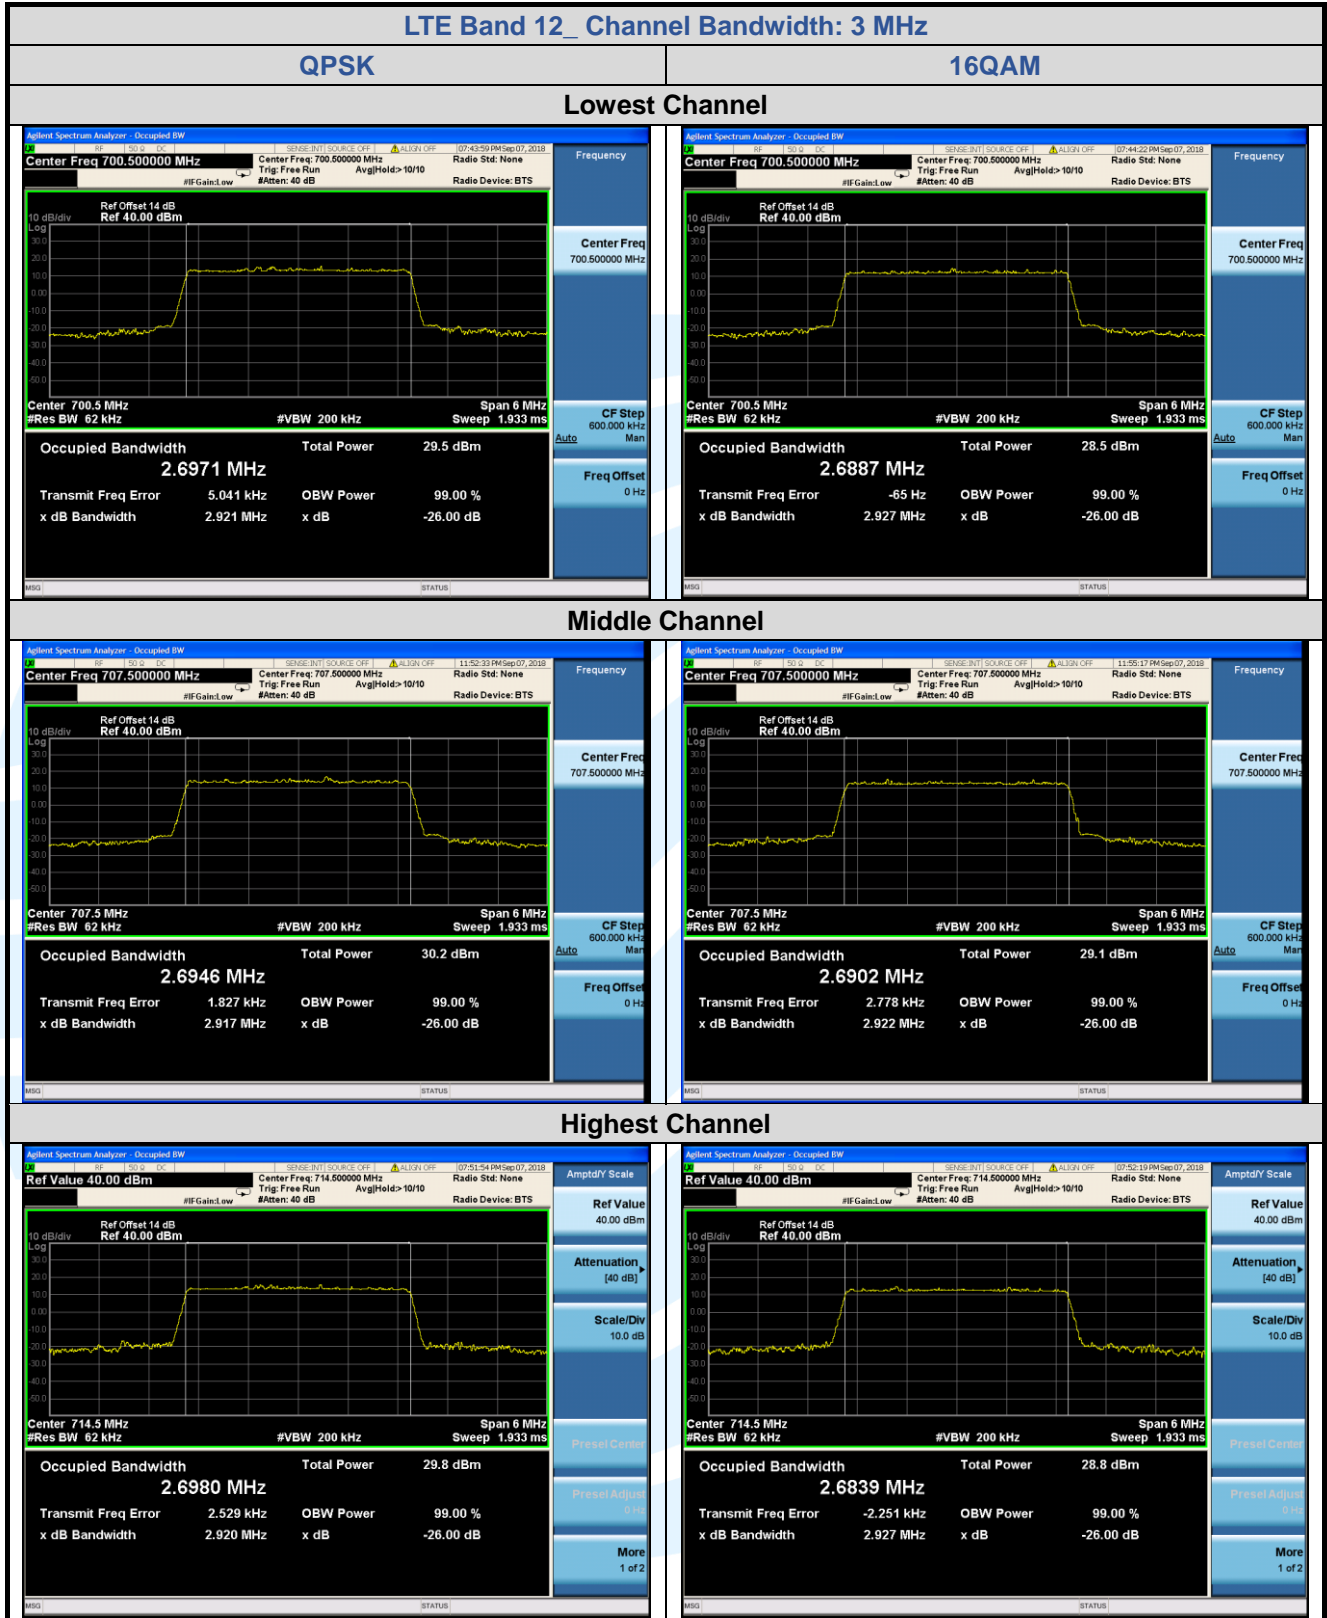

LTE Band 7

LTE Band 7								
Channel	RB Configuration		26 dB BW (MHz)			99% BW (MHz)		
	Size	Offset	QPSK	16QAM	64QAM	QPSK	16QAM	64QAM
Channel Bandwidth: 5 MHz								
Lowest	25	0	5.162	5.349	N/A	4.5283	4.5394	N/A
Middle	25	0	5.171	5.139	N/A	4.5177	4.5298	N/A
Highest	25	0	5.209	5.145	N/A	4.5471	4.5422	N/A
Channel Bandwidth: 10 MHz								
Lowest	50	0	10.07	9.954	N/A	9.0046	8.9929	N/A
Middle	50	0	10.07	10.07	N/A	9.0208	9.0160	N/A
Highest	50	0	10.19	10.10	N/A	9.0303	9.0258	N/A
Channel Bandwidth: 15 MHz								
Lowest	75	0	14.75	14.86	N/A	13.472	13.478	N/A
Middle	75	0	15.02	14.98	N/A	13.496	13.490	N/A
Highest	75	0	15.08	15.10	N/A	13.534	13.548	N/A
Channel Bandwidth: 20 MHz								
Lowest	100	0	19.71	19.75	N/A	17.993	17.976	N/A
Middle	100	0	19.68	19.68	N/A	18.015	17.978	N/A
Highest	100	0	19.73	19.73	N/A	18.006	18.014	N/A

LTE Band 12

LTE Band 12								
Channel	RB Configuration		26 dB BW (MHz)			99% BW (MHz)		
	Size	Offset	QPSK	16QAM	64QAM	QPSK	16QAM	64QAM
Channel Bandwidth: 1.4 MHz								
Lowest	6	0	1.276	1.309	N/A	1.0915	1.0999	N/A
Middle	6	0	1.285	1.306	N/A	1.0885	1.1003	N/A
Highest	6	0	1.290	1.285	N/A	1.0948	1.0910	N/A
Channel Bandwidth: 3 MHz								
Lowest	15	0	2.921	2.927	N/A	2.6971	2.6887	N/A
Middle	15	0	2.917	2.922	N/A	2.6946	2.6902	N/A
Highest	15	0	2.920	2.927	N/A	2.6980	2.6839	N/A
Channel Bandwidth: 5 MHz								
Lowest	25	0	5.150	5.253	N/A	4.5189	4.5422	N/A
Middle	25	0	5.174	5.166	N/A	4.5353	4.5216	N/A
Highest	25	0	5.139	5.178	N/A	4.5092	4.5324	N/A
Channel Bandwidth: 10 MHz								
Lowest	50	0	10.04	10.08	N/A	8.9934	8.9991	N/A
Middle	50	0	10.18	11.94	N/A	9.0156	9.0315	N/A
Highest	50	0	10.12	10.07	N/A	9.0143	9.0146	N/A