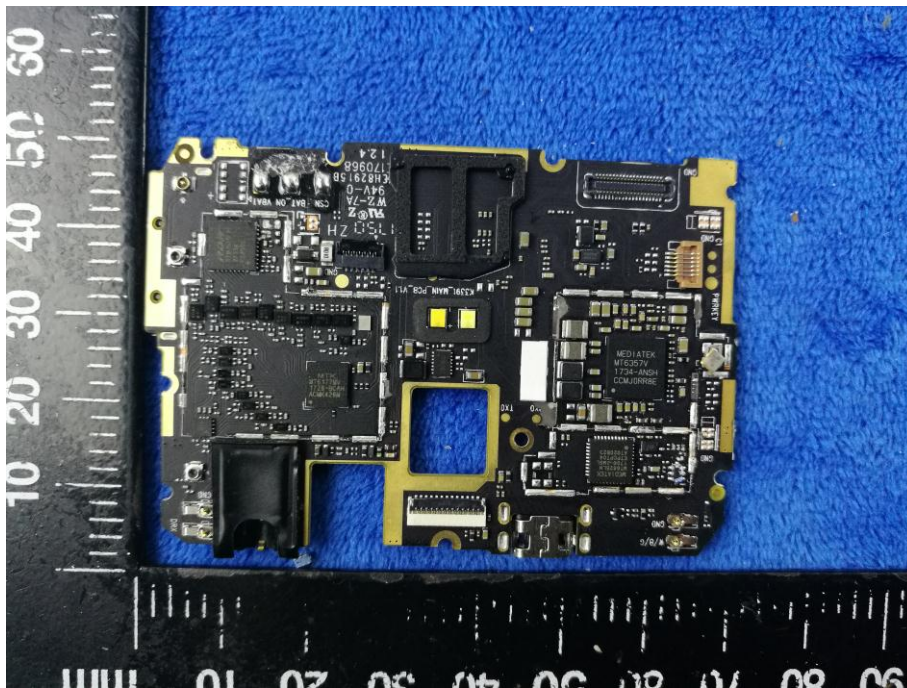

Annex B.ii. Photograph: EUT Internal Photo

Cover Off - Top View 1

Cover Off - Top View 2

Battery - Front View

Battery - Rear View

Mainboard with Shielding - Front View

Mainboard with Shielding - Rear View

Mainboard without Shielding - Front View

Mainboard without Shielding - Rear View

Smallboard – Front View

Smallboard – Rear View

LCD – Front View

LCD – Rear View

GSM/PCS/UMTS-FDD/LTE Antenna View

WIFI/BT/BLE/GPS - Antenna View

RXD- Antenna View