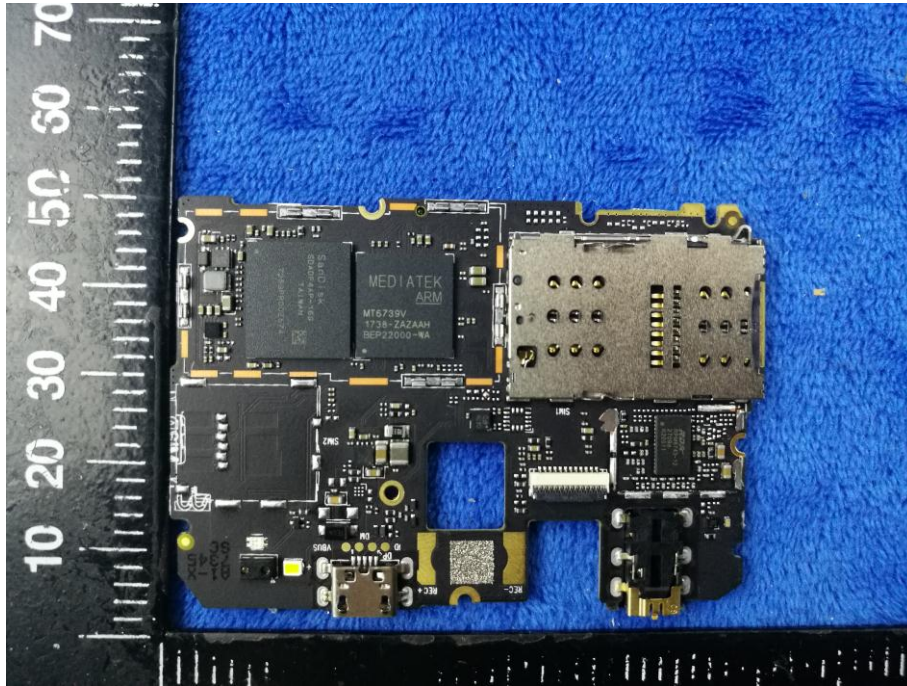

Annex B.ii. Photograph: EUT Internal Photo

Cover Off - Top View 1

Cover Off - Top View 2

Battery - Front View

Battery - Rear View

Mainboard with Shielding - Front View

Mainboard with Shielding - Rear View

Mainboard without Shielding - Front View

Mainboard without Shielding - Rear View

Smallboard – Front View

Smallboard – Rear View

LCD – Front View

LCD – Rear View

GSM/PCS/UMTS-FDD/LTE Antenna View

WIFI/BT/BLE/GPS - Antenna View

RXD- Antenna View