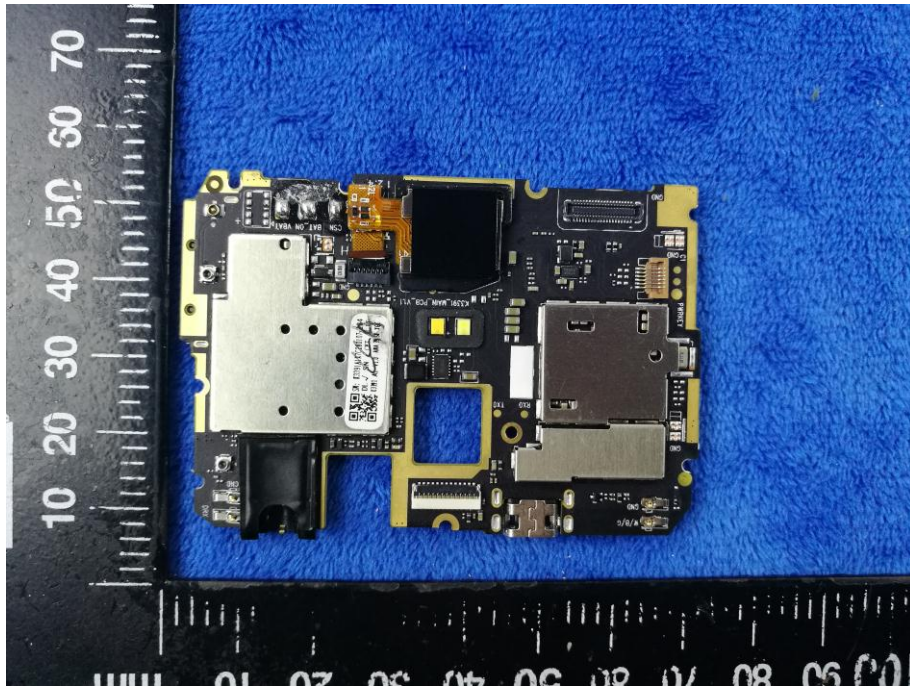

Annex B.ii. Photograph: EUT Internal Photo

Cover Off - Top View 1

Cover Off - Top View 2

Battery - Front View

Battery - Rear View

Mainboard with Shielding - Front View

Mainboard with Shielding - Rear View

Mainboard without Shielding - Front View

Mainboard without Shielding - Rear View

Smallboard – Front View

Smallboard – Rear View

LCD – Front View

LCD – Rear View

GSM/PCS/UMTS-FDD/LTE Antenna View

WIFI/BT/BLE/GPS - Antenna View

RXD- Antenna View