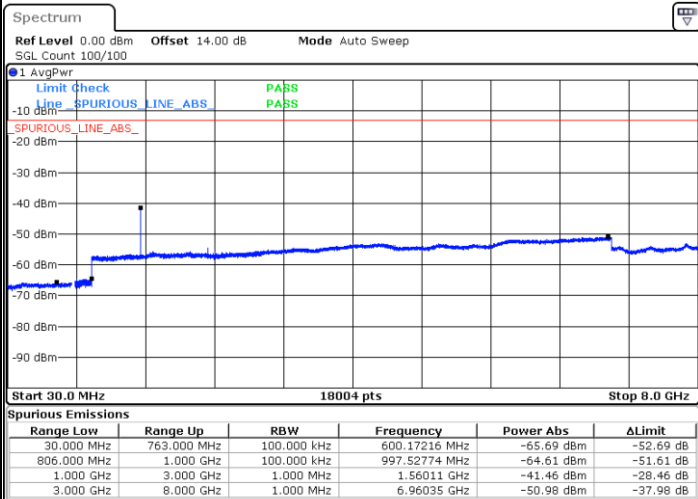

Lowest Channel / 64QAM

Middle Channel / 64QAM

Date: 12.SEP.2018 18:39:47

Date: 12.SEP.2018 18:41:00

Highest Channel / 64QAM

Date: 12.SEP.2018 18:44:28

LTE Band 13 / 5MHz

Lowest Channel / QPSK

Lowest Channel / 16QAM

Date: 14.SEP.2018 00:14:25

Date: 14.SEP.2018 00:15:18

Middle Channel / QPSK

Middle Channel / 16QAM

Date: 14.SEP.2018 00:16:50

Date: 14.SEP.2018 00:17:43

LTE Band 13 / 5MHz

Highest Channel / QPSK

Date: 14.SEP.2018 00:25:47

Highest Channel / 16QAM

Date: 14.SEP.2018 00:26:40

LTE Band 13 / 10MHz

Middle Channel / QPSK

Date: 14.SEP.2018 00:38:00

Middle Channel / 16QAM

Date: 14.SEP.2018 00:38:53

LTE Band 13 / 5MHz

Lowest Channel / 64QAM

Middle Channel / 64QAM

Date: 14.SEP.2018 01:15:35

Date: 14.SEP.2018 01:16:51

Highest Channel / 64QAM

Date: 14.SEP.2018 01:21:27