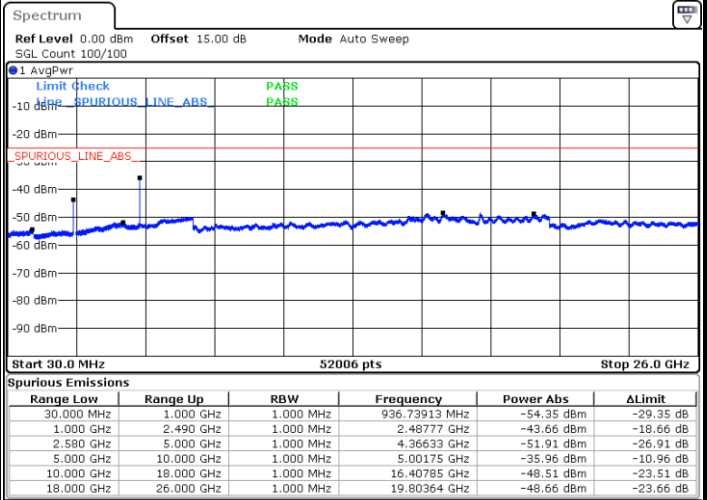

Date: 13.SEP.2018 22:04:58

Highest Channel / 16QAM

Date: 13.SEP.2018 22:05:51

LTE Band 7 / 10MHz

Lowest Channel / QPSK

Date: 13.SEP.2018 22:11:56

Lowest Channel / 16QAM

Date: 13.SEP.2018 22:12:48

LTE Band 7 / 10MHz

Middle Channel / QPSK

Middle Channel / 16QAM

Date: 13.SEP.2018 22:14:20

Date: 13.SEP.2018 22:15:13

Highest Channel / QPSK

Highest Channel / 16QAM

Date: 13.SEP.2018 22:21:18

Date: 13.SEP.2018 22:22:10

LTE Band 7 / 15MHz

Lowest Channel / QPSK

Lowest Channel / 16QAM

Date: 13.SEP.2018 22:28:17

Date: 13.SEP.2018 22:29:09

Middle Channel / QPSK

Middle Channel / 16QAM

Date: 13.SEP.2018 22:30:41

Date: 13.SEP.2018 22:31:33

LTE Band7 / 15MHz

Highest Channel / QPSK

Date: 13.SEP.2018 22:37:39

Highest Channel / 16QAM

Date: 13.SEP.2018 22:38:31

LTE Band 7 / 20MHz