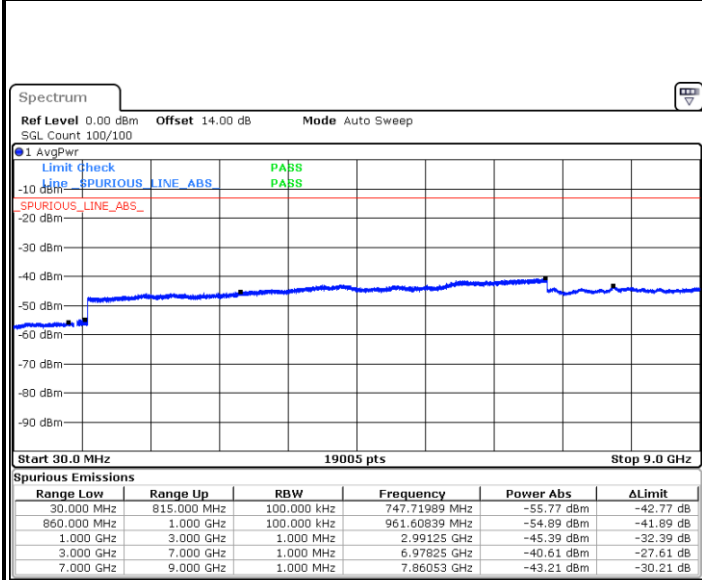

LTE Band 5 / 10MHz

Middle Channel / QPSK

Middle Channel / 16QAM

Date: 11.SEP.2018 16:55:14

Date: 11.SEP.2018 16:56:08

Highest Channel / QPSK

Highest Channel / 16QAM

Date: 11.SEP.2018 17:04:12

Date: 11.SEP.2018 17:05:05

LTE Band 5 / 1.4MHz

Lowest Channel / 64QAM

Middle Channel / 64QAM

Date: 11.SEP.2018 17:20:35

Date: 11.SEP.2018 17:21:48

Highest Channel / 64QAM

Date: 11.SEP.2018 17:26:17

LTE Band 5 / 3MHz

Lowest Channel / 64QAM

Date: 11.SEP.2018 17:30:46

Middle Channel / 64QAM

Date: 11.SEP.2018 17:31:59

Highest Channel / 64QAM

Date: 11.SEP.2018 17:36:27

LTE Band 5 / 5MHz

Lowest Channel / 64QAM

Middle Channel / 64QAM

Date: 11.SEP.2018 17:40:56

Date: 11.SEP.2018 17:42:09

Highest Channel / 64QAM

Date: 11.SEP.2018 17:46:38

LTE Band 5 / 10MHz

Lowest Channel / 64QAM