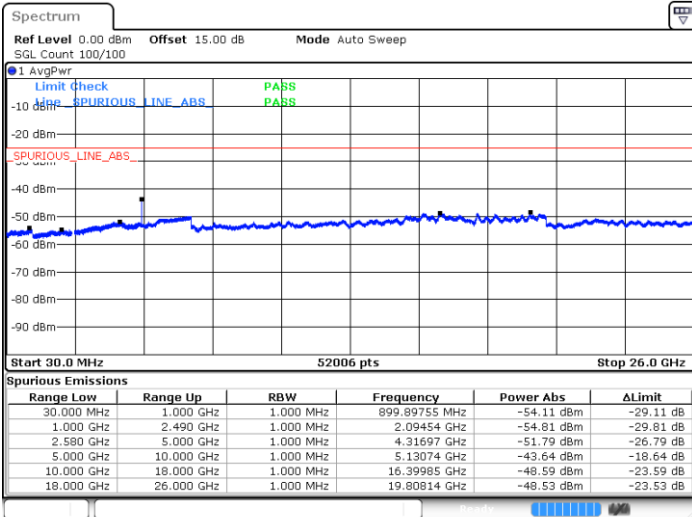

Lowest Channel / QPSK

Date: 13.SEP.2018 22:44:38

Lowest Channel / 16QAM

Date: 13.SEP.2018 22:45:30

LTE Band 7 / 20MHz

Middle Channel / QPSK

Middle Channel / 16QAM

Date: 13.SEP.2018 22:47:02

Date: 13.SEP.2018 22:47:55

Highest Channel / QPSK

Highest Channel / 16QAM

Date: 13.SEP.2018 22:54:00

Date: 13.SEP.2018 22:54:52

LTE Band 7 / 5MHz

Lowest Channel / 64QAM

Middle Channel / 64QAM

Date: 13.SEP.2018 23:33:12

Date: 13.SEP.2018 23:34:04

Highest Channel / 64QAM

Date: 13.SEP.2018 23:34:57

LTE Band 7 / 10MHz

Lowest Channel / 64QAM

Middle Channel / 64QAM

Date: 13.SEP.2018 23:35:49