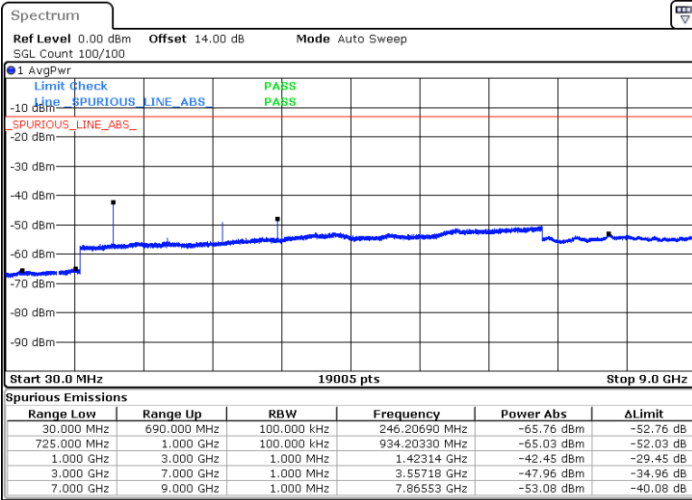

Date: 12 SEP. 2018 17:30:50

Highest Channel / QPSK

Highest Channel / 16QAM

Date: 12 SEP. 2018 17:36:54

Date: 12 SEP. 2018 17:37:47

LTE Band 12 / 5MHz

Lowest Channel / QPSK

Date: 12 SEP. 2018 17:43:52

Lowest Channel / 16QAM

Date: 12 SEP. 2018 17:44:45

Middle Channel / QPSK

Date: 12 SEP. 2018 17:46:18

Middle Channel / 16QAM

Date: 12 SEP. 2018 17:47:11

LTE Band 12 / 5MHz

Highest Channel / QPSK

Highest Channel / 16QAM

Date: 12 SEP 2018 17:53:15

Date: 12 SEP 2018 17:54:08

LTE Band 12 / 10MHz

Lowest Channel / QPSK

Lowest Channel / 16QAM

Date: 12 SEP 2018 18:00:12

Date: 12 SEP 2018 18:01:06

LTE Band 12 / 10MHz

Middle Channel / QPSK

Middle Channel / 16QAM

Date: 12 SEP. 2018 18:02:38

Date: 12 SEP. 2018 18:03:31

Highest Channel / QPSK

Highest Channel / 16QAM

Date: 12 SEP. 2018 18:09:36