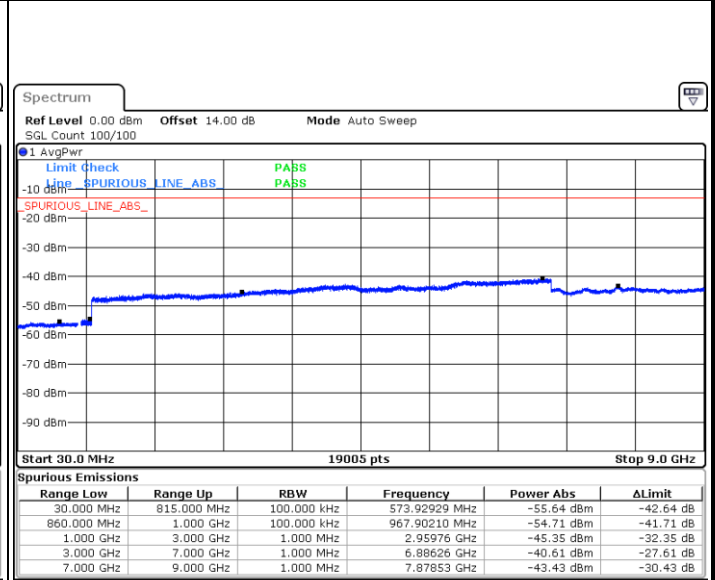

LTE Band 5 / 10MHz

Middle Channel / QPSK

Middle Channel / 16QAM

Date: 11.SEP.2018 16:55:14

Date: 11.SEP.2018 16:56:08

Highest Channel / QPSK

Highest Channel / 16QAM

Date: 11.SEP.2018 17:04:12

Date: 11.SEP.2018 17:05:05

LTE Band 5 / 1.4MHz

Lowest Channel / 64QAM

Middle Channel / 64QAM

Date: 11.SEP.2018 17:20:35

Date: 11.SEP.2018 17:21:48

Highest Channel / 64QAM

Date: 11.SEP.2018 17:26:17

LTE Band 5 / 3MHz

Lowest Channel / 64QAM

Date: 11.SEP.2018 17:30:46

Middle Channel / 64QAM

Date: 11.SEP.2018 17:31:59

Highest Channel / 64QAM

Date: 11.SEP.2018 17:36:27

LTE Band 5 / 5MHz

Lowest Channel / 64QAM

Middle Channel / 64QAM

Date: 11.SEP.2018 17:40:56

Date: 11.SEP.2018 17:42:09

Highest Channel / 64QAM

Date: 11.SEP.2018 17:46:38

LTE Band 5 / 10MHz

Lowest Channel / 64QAM