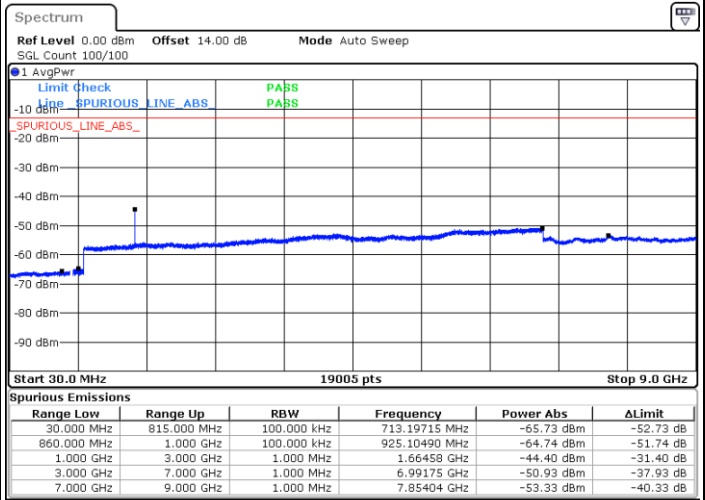

LTE Band 5 / 3MHz

Lowest Channel / 64QAM

Date: 11.SEP.2018 17:30:46

Middle Channel / 64QAM

Date: 11.SEP.2018 17:31:59

Highest Channel / 64QAM

Date: 11.SEP.2018 17:36:27

LTE Band 5 / 5MHz

Lowest Channel / 64QAM

Middle Channel / 64QAM

Date: 11.SEP.2018 17:40:56

Date: 11.SEP.2018 17:42:09

Highest Channel / 64QAM

Date: 11.SEP.2018 17:46:38

LTE Band 5 / 10MHz

Lowest Channel / 64QAM

Middle Channel / 64QAM

Date: 11.SEP.2018 17:51:06

Date: 11.SEP.2018 17:52:19

Highest Channel / 64QAM

Date: 11.SEP.2018 17:56:48

LTE Band 7 / 5MHz

Lowest Channel / QPSK

Lowest Channel / 16QAM

Date: 13 SEP 2018 21:55:36

Date: 13 SEP 2018 21:56:29

Middle Channel / QPSK

Middle Channel / 16QAM

Date: 13 SEP 2018 21:58:01

Date: 13 SEP 2018 21:58:53

LTE Band 7 / 5MHz

Highest Channel / QPSK