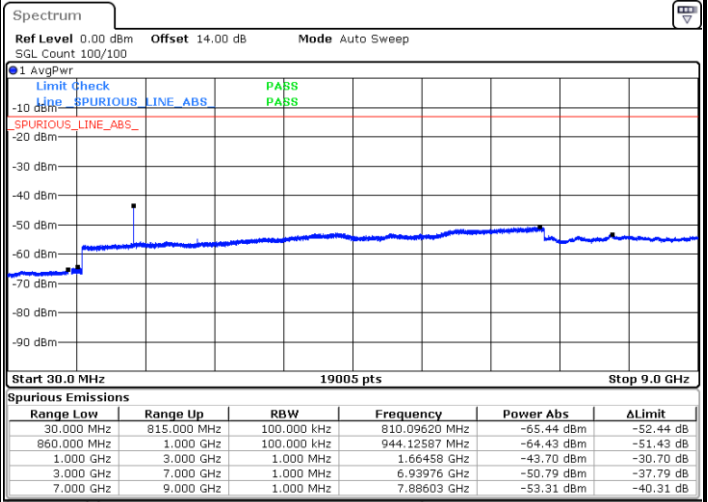

LTE Band 5 / 10MHz

Middle Channel / QPSK

Middle Channel / 16QAM

Date: 11.SEP.2018 16:55:14

Date: 11.SEP.2018 16:56:08

Highest Channel / QPSK

Highest Channel / 16QAM

Date: 11.SEP.2018 17:04:12

Date: 11.SEP.2018 17:05:05

LTE Band 5 / 1.4MHz

Lowest Channel / 64QAM

Middle Channel / 64QAM

Date: 11.SEP.2018 17:20:35

Date: 11.SEP.2018 17:21:48

Highest Channel / 64QAM

Date: 11.SEP.2018 17:26:17