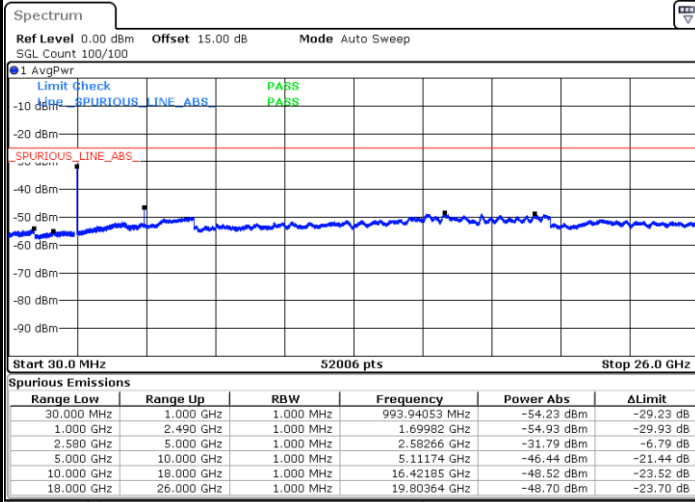

LTE Band 7 / 10MHz

Middle Channel / QPSK

Middle Channel / 16QAM

Date: 13.SEP.2018 22:14:20

Date: 13.SEP.2018 22:15:13

Highest Channel / QPSK

Highest Channel / 16QAM

Date: 13.SEP.2018 22:21:18

Date: 13.SEP.2018 22:22:10

LTE Band 7 / 15MHz

Lowest Channel / QPSK

Lowest Channel / 16QAM

Date: 13.SEP.2018 22:28:17

Date: 13.SEP.2018 22:29:09

Middle Channel / QPSK

Middle Channel / 16QAM

Date: 13.SEP.2018 22:30:41

Date: 13.SEP.2018 22:31:33

LTE Band7 / 15MHz

Highest Channel / QPSK

Date: 13.SEP.2018 22:37:39

Highest Channel / 16QAM

Date: 13.SEP.2018 22:38:31

LTE Band 7 / 20MHz