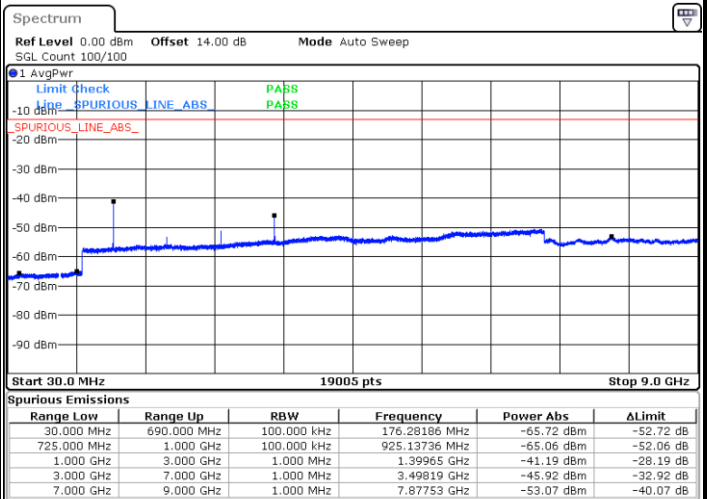

Lowest Channel / 16QAM

Date: 12 SEP. 2018 17:44:45

Middle Channel / QPSK

Date: 12 SEP. 2018 17:46:18

Middle Channel / 16QAM

Date: 12 SEP. 2018 17:47:11

LTE Band 12 / 5MHz

Highest Channel / QPSK

Highest Channel / 16QAM

Date: 12 SEP 2018 17:53:15

Date: 12 SEP 2018 17:54:08

LTE Band 12 / 10MHz

Lowest Channel / QPSK

Lowest Channel / 16QAM

Date: 12 SEP 2018 18:00:12

Date: 12 SEP 2018 18:01:06

LTE Band 12 / 10MHz

Middle Channel / QPSK

Middle Channel / 16QAM

Date: 12 SEP. 2018 18:02:38

Date: 12 SEP. 2018 18:03:31

Highest Channel / QPSK

Highest Channel / 16QAM

Date: 12 SEP. 2018 18:09:36

Date: 12 SEP. 2018 18:10:29

LTE Band 12 / 1.4MHz

Lowest Channel / 64QAM

Date: 12.SEP.2018 18:23:26

Middle Channel / 64QAM

Date: 12.SEP.2018 18:24:39

Highest Channel / 64QAM

Date: 12.SEP.2018 18:28:08