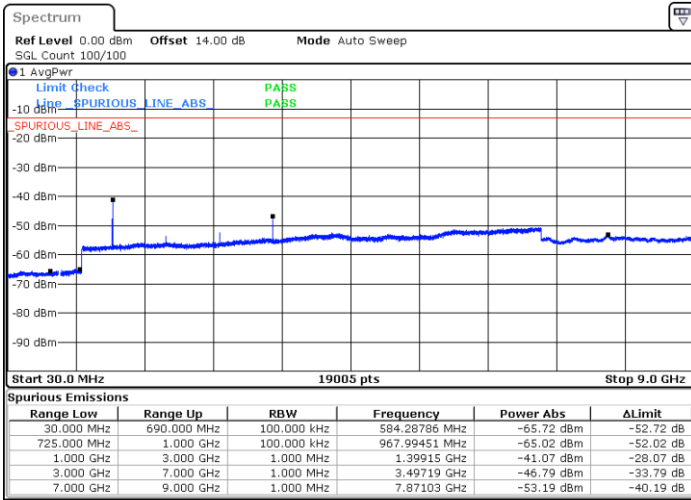

Date: 12 SEP. 2018 18:10:29

LTE Band 12 / 1.4MHz

Lowest Channel / 64QAM

Date: 12.SEP.2018 18:23:26

Middle Channel / 64QAM

Date: 12.SEP.2018 18:24:39

Highest Channel / 64QAM

Date: 12.SEP.2018 18:28:08

LTE Band 12 / 3MHz

Lowest Channel / 64QAM

Middle Channel / 64QAM

Date: 12.SEP.2018 18:31:37

Date: 12.SEP.2018 18:32:49

Highest Channel / 64QAM

Date: 12.SEP.2018 18:36:18

LTE Band 12 / 5MHz

Lowest Channel / 64QAM

Middle Channel / 64QAM

Date: 12.SEP.2018 18:39:47

Date: 12.SEP.2018 18:41:00

Highest Channel / 64QAM

Date: 12.SEP.2018 18:44:28

LTE Band 13 / 5MHz

Lowest Channel / QPSK