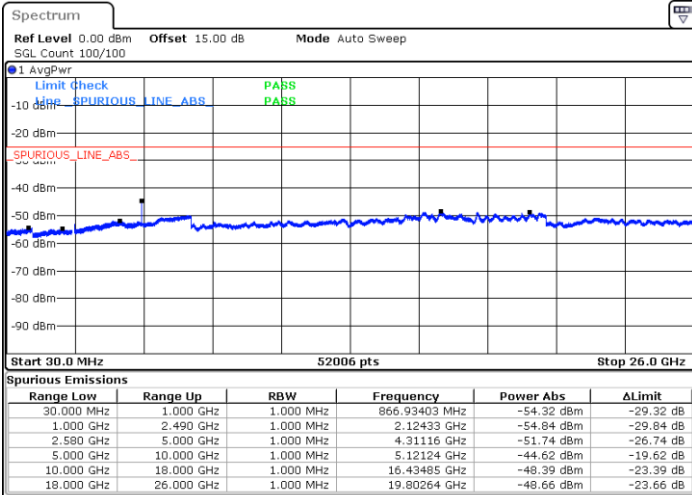

Date: 13.SEP.2018 22:47:55

Highest Channel / QPSK

Highest Channel / 16QAM

Date: 13.SEP.2018 22:54:00

Date: 13.SEP.2018 22:54:52

LTE Band 7 / 5MHz

Lowest Channel / 64QAM

Middle Channel / 64QAM

Date: 13.SEP.2018 23:33:12

Date: 13.SEP.2018 23:34:04

Highest Channel / 64QAM

Date: 13.SEP.2018 23:34:57

LTE Band 7 / 10MHz

Lowest Channel / 64QAM

Middle Channel / 64QAM

Date: 13.SEP.2018 23:35:49

Date: 13.SEP.2018 23:36:42

Highest Channel / 64QAM

Date: 13.SEP.2018 23:37:34

LTE Band 7 / 15MHz

Lowest Channel / 64QAM

Middle Channel / 64QAM

Date: 13.SEP.2018 23:38:27

Date: 13.SEP.2018 23:39:20

Highest Channel / 64QAM

Date: 13.SEP.2018 23:40:12

LTE Band 7 / 20MHz

Lowest Channel / 64QAM

Middle Channel / 64QAM

Date: 13.SEP.2018 23:41:05

Date: 13.SEP.2018 23:41:57

Highest Channel / 64QAM