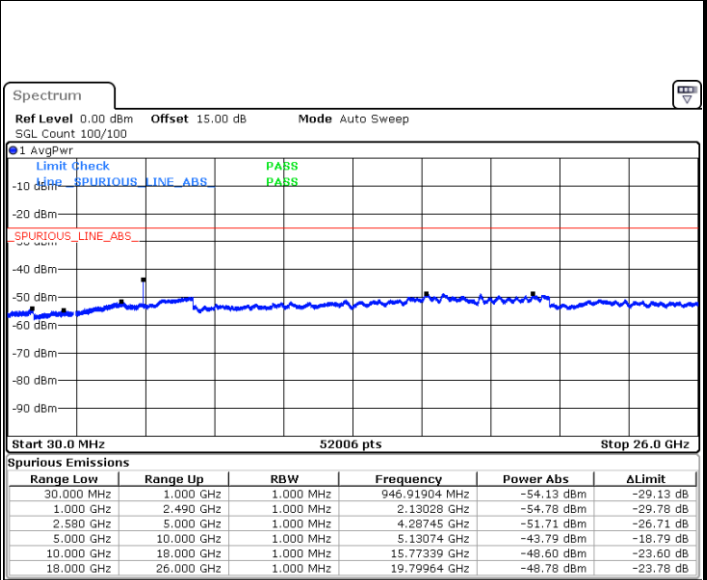

Middle Channel / 64QAM

Date: 11.SEP.2018 17:51:06

Date: 11.SEP.2018 17:52:19

Highest Channel / 64QAM

Date: 11.SEP.2018 17:56:48

LTE Band 7 / 5MHz

Lowest Channel / QPSK

Lowest Channel / 16QAM

Date: 13 SEP 2018 21:55:36

Date: 13 SEP 2018 21:56:29

Middle Channel / QPSK

Middle Channel / 16QAM

Date: 13 SEP 2018 21:58:01

Date: 13 SEP 2018 21:58:53

LTE Band 7 / 5MHz

Highest Channel / QPSK

Date: 13.SEP.2018 22:04:58

Highest Channel / 16QAM

Date: 13.SEP.2018 22:05:51

LTE Band 7 / 10MHz

Lowest Channel / QPSK

Date: 13.SEP.2018 22:11:56

Lowest Channel / 16QAM

Date: 13.SEP.2018 22:12:48

LTE Band 7 / 10MHz

Middle Channel / QPSK

Middle Channel / 16QAM

Date: 13.SEP.2018 22:14:20

Date: 13.SEP.2018 22:15:13

Highest Channel / QPSK

Highest Channel / 16QAM

Date: 13.SEP.2018 22:21:18