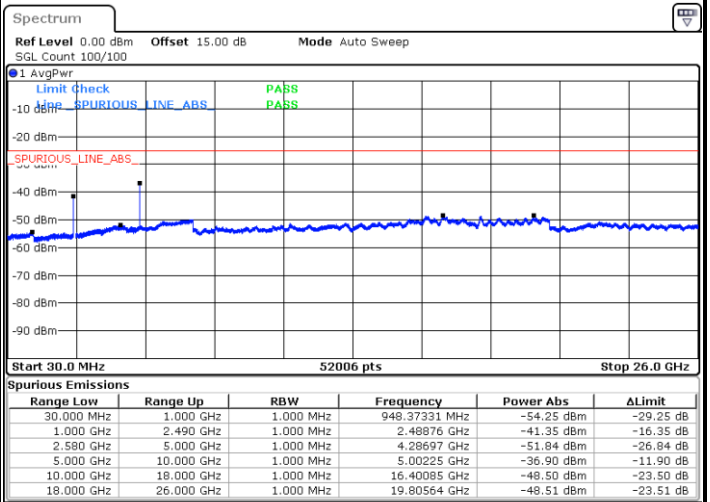

Date: 13.SEP.2018 22:22:10

LTE Band 7 / 15MHz

Lowest Channel / QPSK

Lowest Channel / 16QAM

Date: 13.SEP.2018 22:28:17

Date: 13.SEP.2018 22:29:09

Middle Channel / QPSK

Middle Channel / 16QAM

Date: 13.SEP.2018 22:30:41

Date: 13.SEP.2018 22:31:33

LTE Band7 / 15MHz

Highest Channel / QPSK

Date: 13.SEP.2018 22:37:39

Highest Channel / 16QAM

Date: 13.SEP.2018 22:38:31

LTE Band 7 / 20MHz

Lowest Channel / QPSK

Date: 13.SEP.2018 22:44:38

Lowest Channel / 16QAM

Date: 13.SEP.2018 22:45:30

LTE Band 7 / 20MHz

Middle Channel / QPSK

Middle Channel / 16QAM

Date: 13.SEP.2018 22:47:02