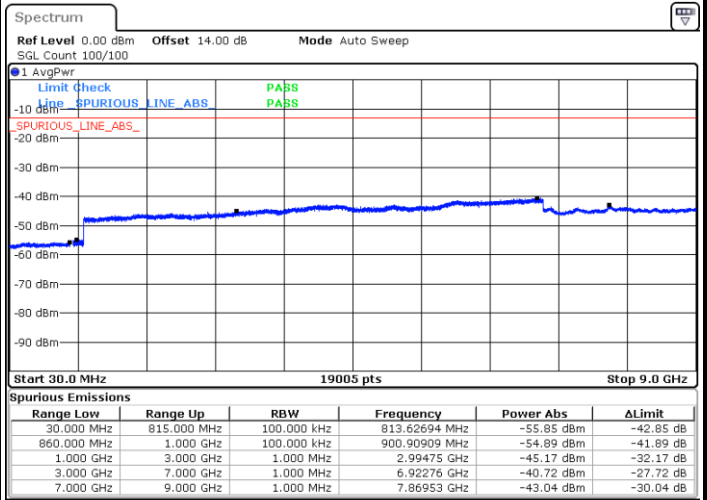

LTE Band 5 / 10MHz

Middle Channel / QPSK

Middle Channel / 16QAM

Date: 11.SEP.2018 16:55:14

Date: 11.SEP.2018 16:56:08

Highest Channel / QPSK

Highest Channel / 16QAM

Date: 11.SEP.2018 17:04:12

Date: 11.SEP.2018 17:05:05

LTE Band 5 / 1.4MHz

Lowest Channel / 64QAM

Middle Channel / 64QAM

Date: 11.SEP.2018 17:20:35

Date: 11.SEP.2018 17:21:48

Highest Channel / 64QAM

Date: 11.SEP.2018 17:26:17

LTE Band 5 / 3MHz

Lowest Channel / 64QAM

Date: 11.SEP.2018 17:30:46

Middle Channel / 64QAM

Date: 11.SEP.2018 17:31:59

Highest Channel / 64QAM

Date: 11.SEP.2018 17:36:27

LTE Band 5 / 5MHz

Lowest Channel / 64QAM

Middle Channel / 64QAM

Date: 11.SEP.2018 17:40:56

Date: 11.SEP.2018 17:42:09

Highest Channel / 64QAM

Date: 11.SEP.2018 17:46:38

LTE Band 5 / 10MHz

Lowest Channel / 64QAM