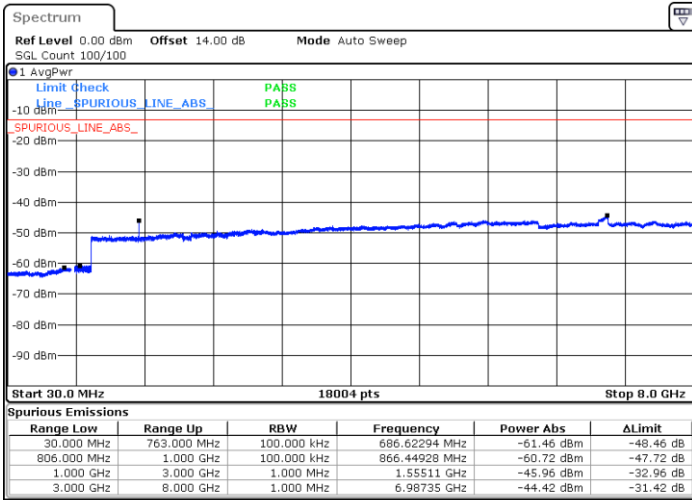

Lowest Channel / 64QAM

Middle Channel / 64QAM

Date: 12.SEP.2018 18:39:47

Date: 12.SEP.2018 18:41:00

Highest Channel / 64QAM

Date: 12.SEP.2018 18:44:28

LTE Band 13 / 5MHz

Lowest Channel / QPSK

Lowest Channel / 16QAM

Date: 14.SEP.2018 00:14:25

Date: 14.SEP.2018 00:15:18

Middle Channel / QPSK

Middle Channel / 16QAM

Date: 14.SEP.2018 00:16:50

Date: 14.SEP.2018 00:17:43

LTE Band 13 / 5MHz

Highest Channel / QPSK

Date: 14.SEP.2018 00:25:47

Highest Channel / 16QAM

Date: 14.SEP.2018 00:26:40

LTE Band 13 / 10MHz

Middle Channel / QPSK

Date: 14.SEP.2018 00:38:00

Middle Channel / 16QAM

Date: 14.SEP.2018 00:38:53

LTE Band 13 / 5MHz

Lowest Channel / 64QAM

Middle Channel / 64QAM

Date: 14.SEP.2018 01:15:35

Date: 14.SEP.2018 01:16:51

Highest Channel / 64QAM

Date: 14.SEP.2018 01:21:27