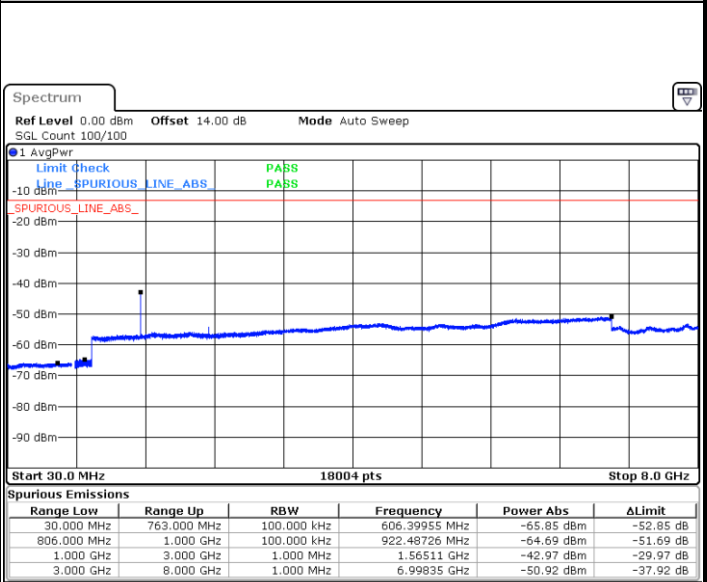

Lowest Channel / 64QAM

Middle Channel / 64QAM

Date: 12.SEP.2018 18:39:47

Date: 12.SEP.2018 18:41:00

Highest Channel / 64QAM

Date: 12.SEP.2018 18:44:28

LTE Band 13 / 5MHz

Lowest Channel / QPSK

Lowest Channel / 16QAM

Date: 14.SEP.2018 00:14:25

Date: 14.SEP.2018 00:15:18

Middle Channel / QPSK

Middle Channel / 16QAM

Date: 14.SEP.2018 00:16:50

Date: 14.SEP.2018 00:17:43

LTE Band 13 / 5MHz

Highest Channel / QPSK

Date: 14.SEP.2018 00:25:47

Highest Channel / 16QAM

Date: 14.SEP.2018 00:26:40

LTE Band 13 / 10MHz

Middle Channel / QPSK

Date: 14.SEP.2018 00:38:00

Middle Channel / 16QAM

Date: 14.SEP.2018 00:38:53

LTE Band 13 / 5MHz

Lowest Channel / 64QAM

Middle Channel / 64QAM

Date: 14.SEP.2018 01:15:35

Date: 14.SEP.2018 01:16:51

Highest Channel / 64QAM

Date: 14.SEP.2018 01:21:27