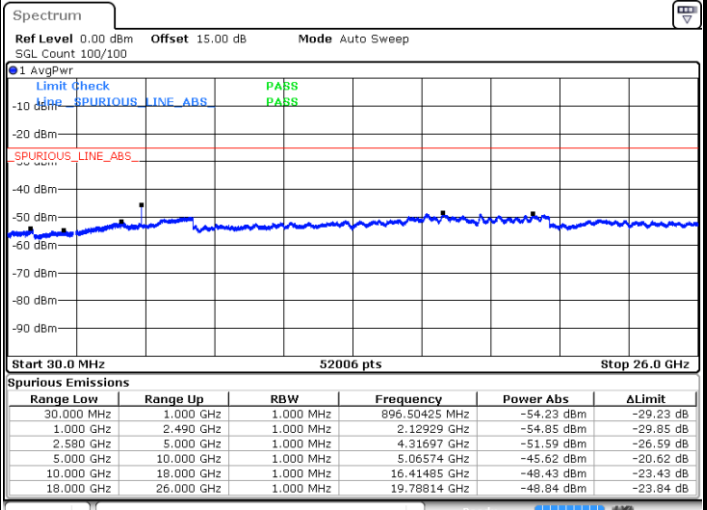

Middle Channel / 64QAM

Date: 11.SEP.2018 17:51:06

Date: 11.SEP.2018 17:52:19

Highest Channel / 64QAM

Date: 11.SEP.2018 17:56:48

LTE Band 7 / 5MHz

Lowest Channel / QPSK

Lowest Channel / 16QAM

Date: 13 SEP 2018 21:55:36

Date: 13 SEP 2018 21:56:29

Middle Channel / QPSK

Middle Channel / 16QAM

Date: 13 SEP 2018 21:58:01

Date: 13 SEP 2018 21:58:53

LTE Band 7 / 5MHz

Highest Channel / QPSK

Date: 13.SEP.2018 22:04:58

Highest Channel / 16QAM

Date: 13.SEP.2018 22:05:51

LTE Band 7 / 10MHz

Lowest Channel / QPSK

Date: 13.SEP.2018 22:11:56

Lowest Channel / 16QAM

Date: 13.SEP.2018 22:12:48