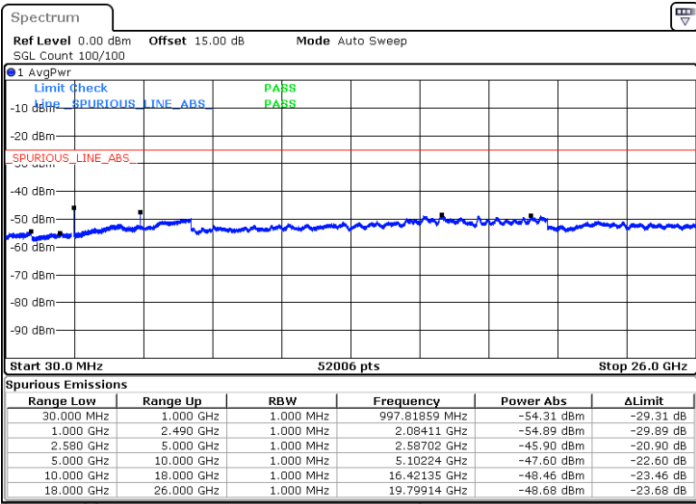

Date: 13.SEP.2018 22:30:41

Date: 13.SEP.2018 22:31:33

LTE Band7 / 15MHz

Highest Channel / QPSK

Date: 13.SEP.2018 22:37:39

Highest Channel / 16QAM

Date: 13.SEP.2018 22:38:31

LTE Band 7 / 20MHz

Lowest Channel / QPSK

Date: 13.SEP.2018 22:44:38

Lowest Channel / 16QAM

Date: 13.SEP.2018 22:45:30

LTE Band 7 / 20MHz

Middle Channel / QPSK

Middle Channel / 16QAM

Date: 13.SEP.2018 22:47:02

Date: 13.SEP.2018 22:47:55

Highest Channel / QPSK

Highest Channel / 16QAM

Date: 13.SEP.2018 22:54:00

Date: 13.SEP.2018 22:54:52

LTE Band 7 / 5MHz

Lowest Channel / 64QAM

Middle Channel / 64QAM