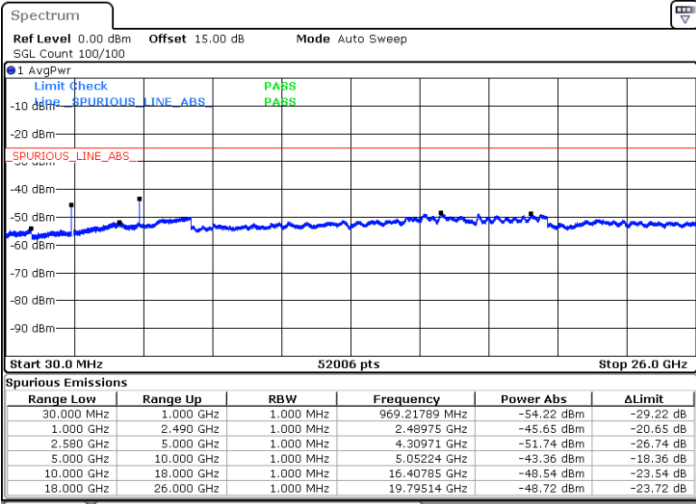

Date: 13.SEP.2018 22:30:41

Date: 13.SEP.2018 22:31:33

LTE Band7 / 15MHz

Highest Channel / QPSK

Date: 13.SEP.2018 22:37:39

Highest Channel / 16QAM

Date: 13.SEP.2018 22:38:31

LTE Band 7 / 20MHz

Lowest Channel / QPSK

Date: 13.SEP.2018 22:44:38

Lowest Channel / 16QAM

Date: 13.SEP.2018 22:45:30

LTE Band 7 / 20MHz

Middle Channel / QPSK

Middle Channel / 16QAM

Date: 13.SEP.2018 22:47:02

Date: 13.SEP.2018 22:47:55

Highest Channel / QPSK

Highest Channel / 16QAM

Date: 13.SEP.2018 22:54:00

Date: 13.SEP.2018 22:54:52

LTE Band 7 / 5MHz

Lowest Channel / 64QAM

Middle Channel / 64QAM