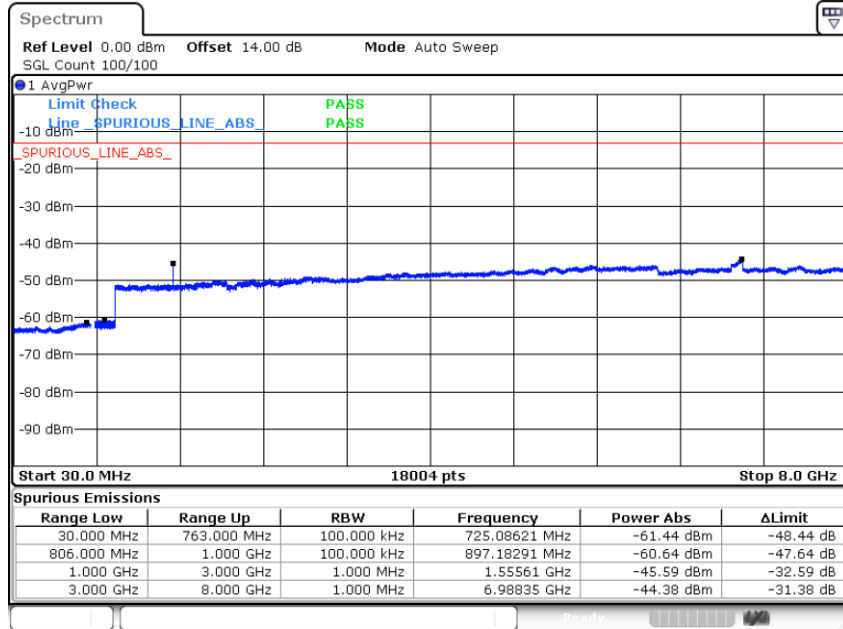

Highest Channel / QPSK

Date: 14.SEP.2018 00:25:47

Highest Channel / 16QAM

Date: 14.SEP.2018 00:26:40

LTE Band 13 / 10MHz

Middle Channel / QPSK

Date: 14.SEP.2018 00:38:00

Middle Channel / 16QAM

Date: 14.SEP.2018 00:38:53

LTE Band 13 / 5MHz

Lowest Channel / 64QAM

Middle Channel / 64QAM

Date: 14.SEP.2018 01:15:35

Date: 14.SEP.2018 01:16:51

Highest Channel / 64QAM

Date: 14.SEP.2018 01:21:27

LTE Band 13 / 10MHz

Middle Channel / 64QAM

Date: 14.SEP.2018 01:27:43