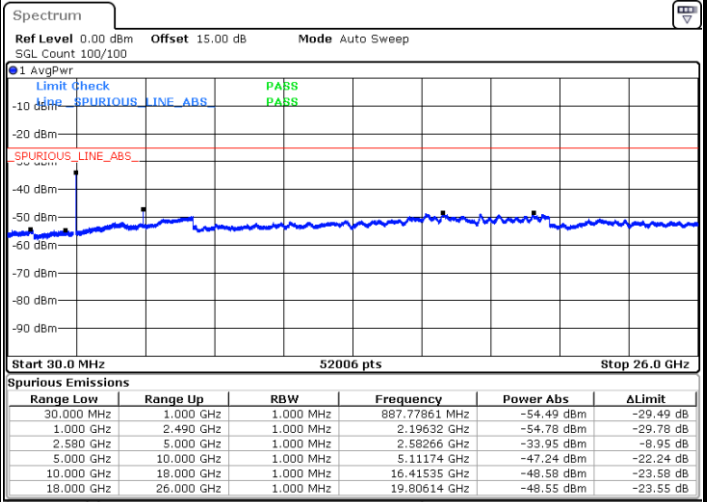

Date: 13.SEP.2018 22:22:10

LTE Band 7 / 15MHz

Lowest Channel / QPSK

Lowest Channel / 16QAM

Date: 13.SEP.2018 22:28:17

Date: 13.SEP.2018 22:29:09

Middle Channel / QPSK

Middle Channel / 16QAM

Date: 13.SEP.2018 22:30:41

Date: 13.SEP.2018 22:31:33

LTE Band7 / 15MHz

Highest Channel / QPSK

Date: 13.SEP.2018 22:37:39

Highest Channel / 16QAM

Date: 13.SEP.2018 22:38:31

LTE Band 7 / 20MHz

Lowest Channel / QPSK

Date: 13.SEP.2018 22:44:38

Lowest Channel / 16QAM

Date: 13.SEP.2018 22:45:30

LTE Band 7 / 20MHz

Middle Channel / QPSK

Middle Channel / 16QAM

Date: 13.SEP.2018 22:47:02