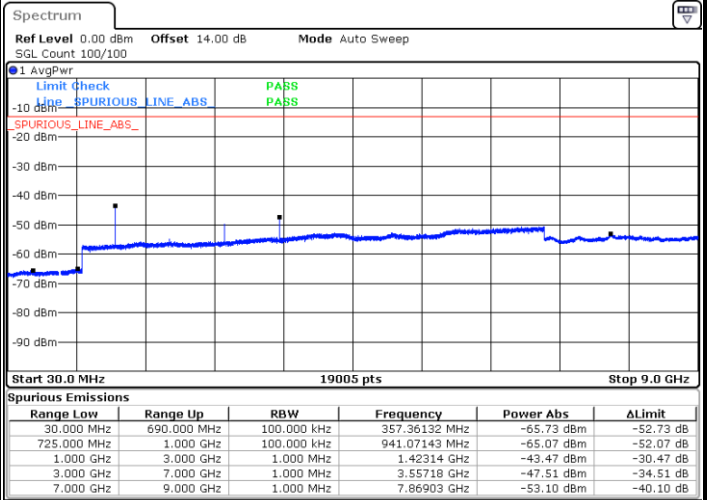

Date: 12 SEP. 2018 17:30:50

Highest Channel / QPSK

Highest Channel / 16QAM

Date: 12 SEP. 2018 17:36:54

Date: 12 SEP. 2018 17:37:47

LTE Band 12 / 5MHz

Lowest Channel / QPSK

Date: 12 SEP. 2018 17:43:52

Lowest Channel / 16QAM

Date: 12 SEP. 2018 17:44:45

Middle Channel / QPSK

Date: 12 SEP. 2018 17:46:18

Middle Channel / 16QAM

Date: 12 SEP. 2018 17:47:11

LTE Band 12 / 5MHz

Highest Channel / QPSK

Highest Channel / 16QAM

Date: 12 SEP 2018 17:53:15

Date: 12 SEP 2018 17:54:08

LTE Band 12 / 10MHz

Lowest Channel / QPSK

Lowest Channel / 16QAM

Date: 12 SEP 2018 18:00:12

Date: 12 SEP 2018 18:01:06