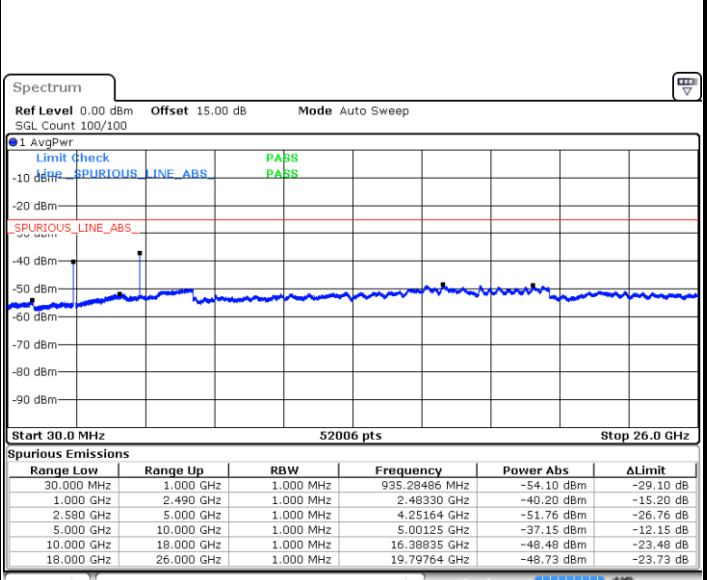

Date: 13 SEP 2018 21:55:36

Date: 13 SEP 2018 21:56:29

Middle Channel / QPSK

Middle Channel / 16QAM

Date: 13 SEP 2018 21:58:01

Date: 13 SEP 2018 21:58:53

LTE Band 7 / 5MHz

Highest Channel / QPSK

Date: 13.SEP.2018 22:04:58

Highest Channel / 16QAM

Date: 13.SEP.2018 22:05:51

LTE Band 7 / 10MHz

Lowest Channel / QPSK

Date: 13.SEP.2018 22:11:56

Lowest Channel / 16QAM

Date: 13.SEP.2018 22:12:48

LTE Band 7 / 10MHz

Middle Channel / QPSK

Middle Channel / 16QAM

Date: 13.SEP.2018 22:14:20

Date: 13.SEP.2018 22:15:13

Highest Channel / QPSK

Highest Channel / 16QAM

Date: 13.SEP.2018 22:21:18