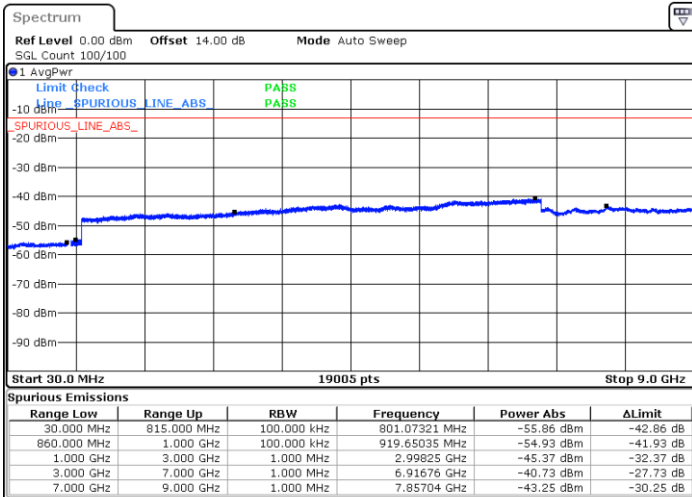

LTE Band 5 / 10MHz

Middle Channel / QPSK

Middle Channel / 16QAM

Date: 11.SEP.2018 16:55:14

Date: 11.SEP.2018 16:56:08

Highest Channel / QPSK

Highest Channel / 16QAM

Date: 11.SEP.2018 17:04:12

Date: 11.SEP.2018 17:05:05

LTE Band 5 / 1.4MHz

Lowest Channel / 64QAM

Middle Channel / 64QAM

Date: 11.SEP.2018 17:20:35

Date: 11.SEP.2018 17:21:48

Highest Channel / 64QAM

Date: 11.SEP.2018 17:26:17

LTE Band 5 / 3MHz

Lowest Channel / 64QAM

Date: 11.SEP.2018 17:30:46

Middle Channel / 64QAM

Date: 11.SEP.2018 17:31:59

Highest Channel / 64QAM

Date: 11.SEP.2018 17:36:27

LTE Band 5 / 5MHz