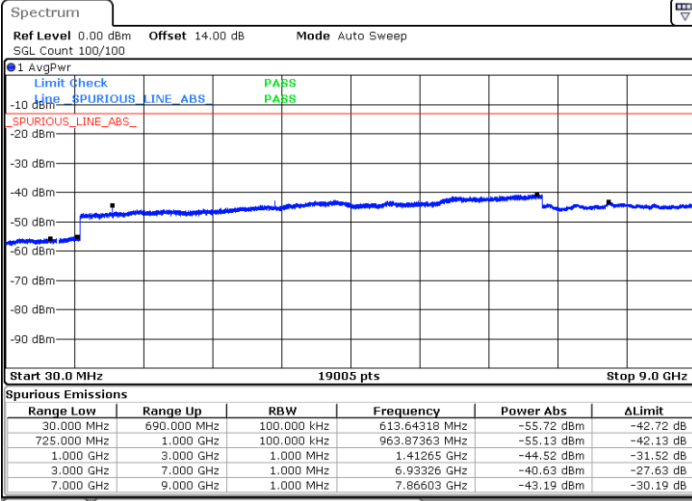

Middle Channel / 16QAM

Date: 12 SEP. 2018 17:14:30

LTE Band 12 / 1.4MHz

Highest Channel / QPSK

Date: 12.SEP.2018 17:20:34

Highest Channel / 16QAM

Date: 12.SEP.2018 17:21:27

LTE Band 12 / 3MHz

Lowest Channel / QPSK

Date: 12.SEP.2018 17:27:31

Lowest Channel / 16QAM

Date: 12.SEP.2018 17:28:24

LTE Band 12 / 3MHz

Middle Channel / QPSK

Middle Channel / 16QAM

Date: 12 SEP. 2018 17:29:57

Date: 12 SEP. 2018 17:30:50

Highest Channel / QPSK

Highest Channel / 16QAM

Date: 12 SEP. 2018 17:36:54

Date: 12 SEP. 2018 17:37:47

LTE Band 12 / 5MHz

Lowest Channel / QPSK

Date: 12 SEP. 2018 17:43:52

Lowest Channel / 16QAM

Date: 12 SEP. 2018 17:44:45

Middle Channel / QPSK

Date: 12 SEP. 2018 17:46:18

Middle Channel / 16QAM

Date: 12 SEP. 2018 17:47:11

LTE Band 12 / 5MHz

Highest Channel / QPSK