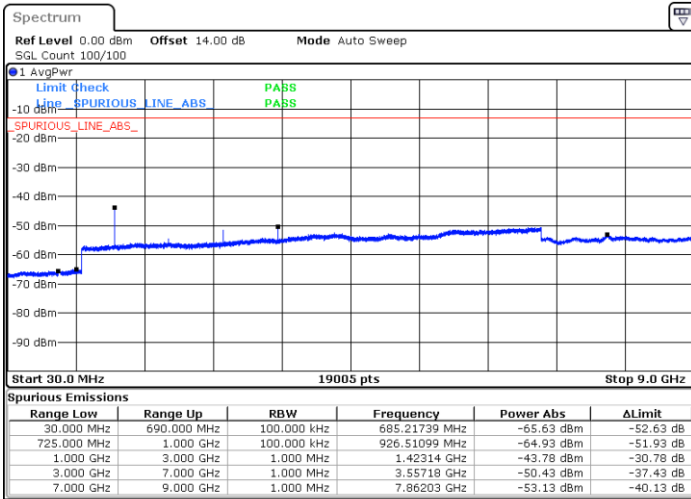

LTE Band 12 / 3MHz

Lowest Channel / 64QAM

Middle Channel / 64QAM

Date: 12.SEP.2018 18:31:37

Date: 12.SEP.2018 18:32:49

Highest Channel / 64QAM

Date: 12.SEP.2018 18:36:18

LTE Band 12 / 5MHz

Lowest Channel / 64QAM

Middle Channel / 64QAM

Date: 12.SEP.2018 18:39:47

Date: 12.SEP.2018 18:41:00

Highest Channel / 64QAM

Date: 12.SEP.2018 18:44:28

LTE Band 13 / 5MHz

Lowest Channel / QPSK

Lowest Channel / 16QAM

Date: 14.SEP.2018 00:14:25

Date: 14.SEP.2018 00:15:18

Middle Channel / QPSK

Middle Channel / 16QAM

Date: 14.SEP.2018 00:16:50

Date: 14.SEP.2018 00:17:43

LTE Band 13 / 5MHz

Highest Channel / QPSK

Date: 14.SEP.2018 00:25:47

Highest Channel / 16QAM

Date: 14.SEP.2018 00:26:40

LTE Band 13 / 10MHz

Middle Channel / QPSK

Date: 14.SEP.2018 00:38:00

Middle Channel / 16QAM