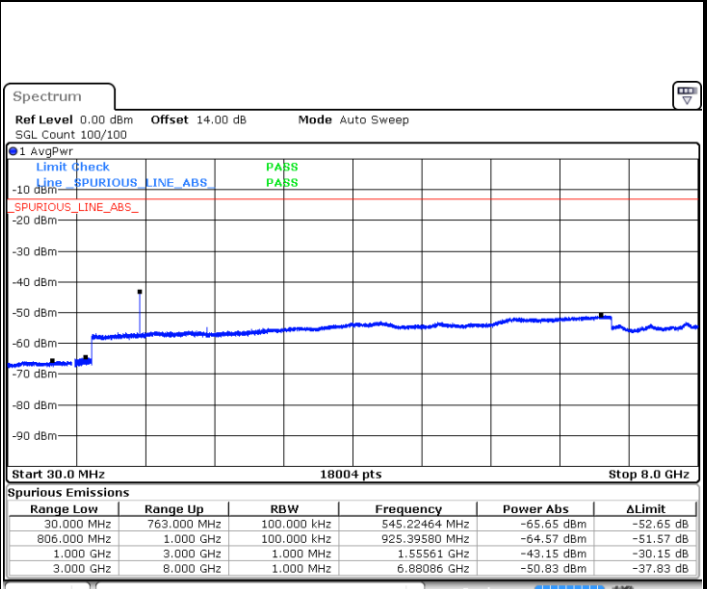

Lowest Channel / 64QAM

Middle Channel / 64QAM

Date: 12.SEP.2018 18:39:47

Date: 12.SEP.2018 18:41:00

Highest Channel / 64QAM

Date: 12.SEP.2018 18:44:28

LTE Band 13 / 5MHz

Lowest Channel / QPSK

Lowest Channel / 16QAM

Date: 14.SEP.2018 00:14:25

Date: 14.SEP.2018 00:15:18

Middle Channel / QPSK

Middle Channel / 16QAM

Date: 14.SEP.2018 00:16:50

Date: 14.SEP.2018 00:17:43

LTE Band 13 / 5MHz

Highest Channel / QPSK

Date: 14.SEP.2018 00:25:47

Highest Channel / 16QAM

Date: 14.SEP.2018 00:26:40

LTE Band 13 / 10MHz

Middle Channel / QPSK

Date: 14.SEP.2018 00:38:00

Middle Channel / 16QAM

Date: 14.SEP.2018 00:38:53

LTE Band 13 / 5MHz

Lowest Channel / 64QAM

Middle Channel / 64QAM

Date: 14.SEP.2018 01:15:35

Date: 14.SEP.2018 01:16:51

Highest Channel / 64QAM

Date: 14.SEP.2018 01:21:27