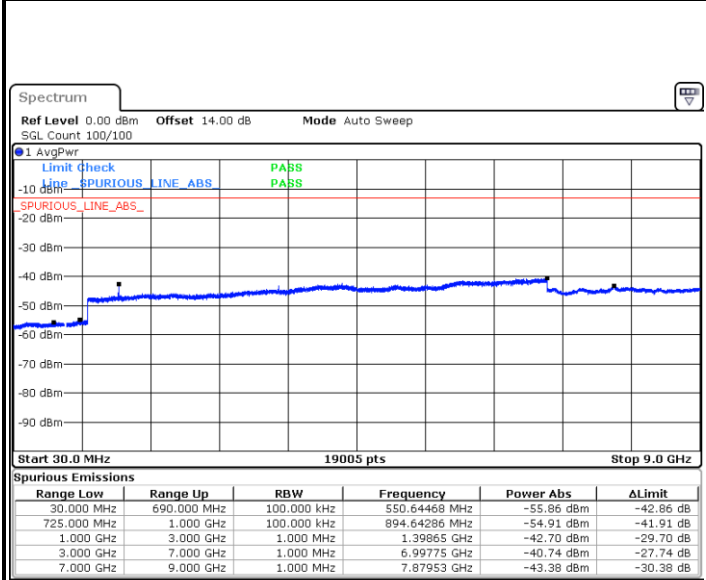

Highest Channel / 16QAM

Date: 12 SEP 2018 17:53:15

Date: 12 SEP 2018 17:54:08

LTE Band 12 / 10MHz

Lowest Channel / QPSK

Lowest Channel / 16QAM

Date: 12 SEP 2018 18:00:12

Date: 12 SEP 2018 18:01:06

LTE Band 12 / 10MHz

Middle Channel / QPSK

Middle Channel / 16QAM

Date: 12 SEP. 2018 18:02:38

Date: 12 SEP. 2018 18:03:31

Highest Channel / QPSK

Highest Channel / 16QAM

Date: 12 SEP. 2018 18:09:36

Date: 12 SEP. 2018 18:10:29

LTE Band 12 / 1.4MHz

Lowest Channel / 64QAM

Date: 12.SEP.2018 18:23:26

Middle Channel / 64QAM

Date: 12.SEP.2018 18:24:39

Highest Channel / 64QAM

Date: 12.SEP.2018 18:28:08