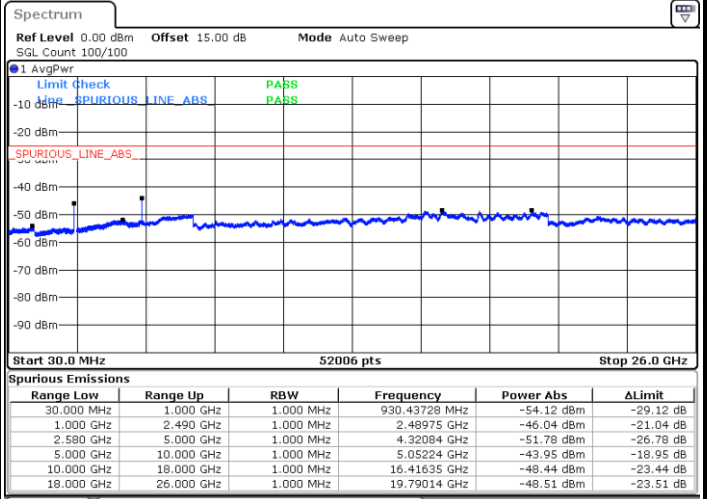

Date: 13.SEP.2018 23:36:42

Highest Channel / 64QAM

Date: 13.SEP.2018 23:37:34

LTE Band 7 / 15MHz

Lowest Channel / 64QAM

Middle Channel / 64QAM

Date: 13.SEP.2018 23:38:27

Date: 13.SEP.2018 23:39:20

Highest Channel / 64QAM

Date: 13.SEP.2018 23:40:12

LTE Band 7 / 20MHz

Lowest Channel / 64QAM

Middle Channel / 64QAM

Date: 13.SEP.2018 23:41:05

Date: 13.SEP.2018 23:41:57

Highest Channel / 64QAM

Date: 13.SEP.2018 23:42:50

LTE Band 12 / 1.4MHz

Lowest Channel / QPSK

Date: 12 SEP. 2018 17:11:11

Lowest Channel / 16QAM

Date: 12 SEP. 2018 17:12:04

Middle Channel / QPSK

Date: 12 SEP. 2018 17:13:36