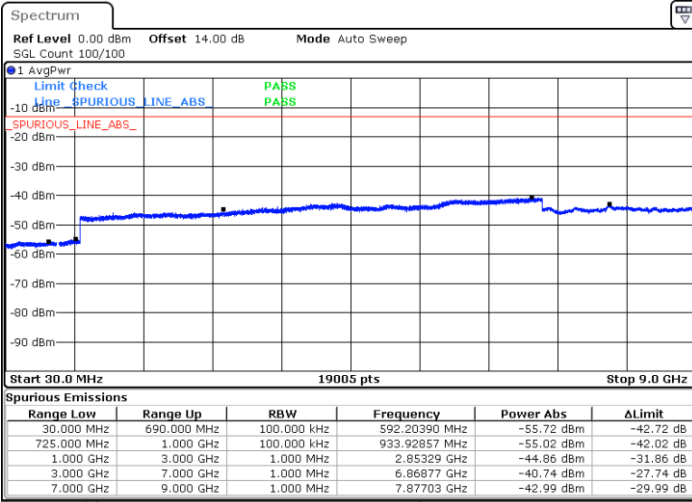

Middle Channel / 16QAM

Date: 12 SEP. 2018 17:14:30

LTE Band 12 / 1.4MHz

Highest Channel / QPSK

Date: 12.SEP.2018 17:20:34

Highest Channel / 16QAM

Date: 12.SEP.2018 17:21:27

LTE Band 12 / 3MHz

Lowest Channel / QPSK

Date: 12.SEP.2018 17:27:31

Lowest Channel / 16QAM

Date: 12.SEP.2018 17:28:24

LTE Band 12 / 3MHz

Middle Channel / QPSK

Middle Channel / 16QAM

Date: 12 SEP. 2018 17:29:57

Date: 12 SEP. 2018 17:30:50

Highest Channel / QPSK

Highest Channel / 16QAM

Date: 12 SEP. 2018 17:36:54

Date: 12 SEP. 2018 17:37:47

LTE Band 12 / 5MHz

Lowest Channel / QPSK

Date: 12 SEP. 2018 17:43:52