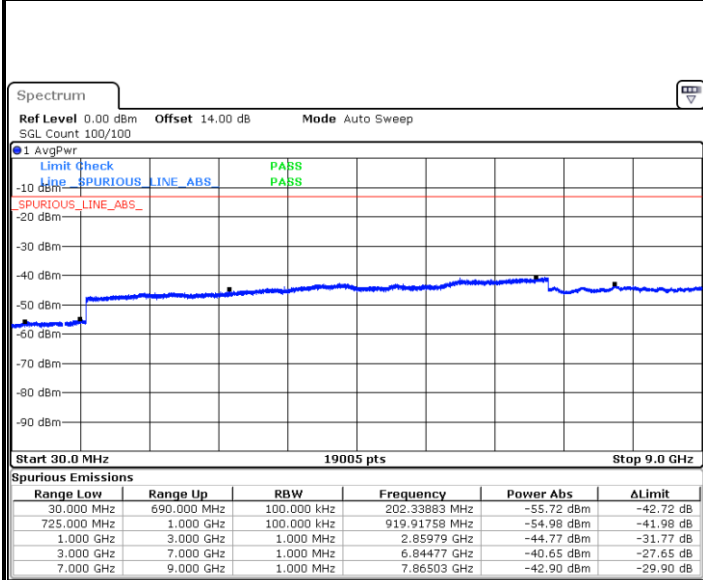

Date: 13.SEP.2018 23:42:50

LTE Band 12 / 1.4MHz

Lowest Channel / QPSK

Date: 12 SEP. 2018 17:11:11

Lowest Channel / 16QAM

Date: 12 SEP. 2018 17:12:04

Middle Channel / QPSK

Date: 12 SEP. 2018 17:13:36

Middle Channel / 16QAM

Date: 12 SEP. 2018 17:14:30

LTE Band 12 / 1.4MHz

Highest Channel / QPSK

Date: 12.SEP.2018 17:20:34

Highest Channel / 16QAM

Date: 12.SEP.2018 17:21:27

LTE Band 12 / 3MHz

Lowest Channel / QPSK

Date: 12.SEP.2018 17:27:31

Lowest Channel / 16QAM

Date: 12.SEP.2018 17:28:24

LTE Band 12 / 3MHz

Middle Channel / QPSK

Middle Channel / 16QAM

Date: 12 SEP. 2018 17:29:57

Date: 12 SEP. 2018 17:30:50

Highest Channel / QPSK

Highest Channel / 16QAM

Date: 12 SEP. 2018 17:36:54

Date: 12 SEP. 2018 17:37:47

LTE Band 12 / 5MHz

Lowest Channel / QPSK

Date: 12 SEP. 2018 17:43:52