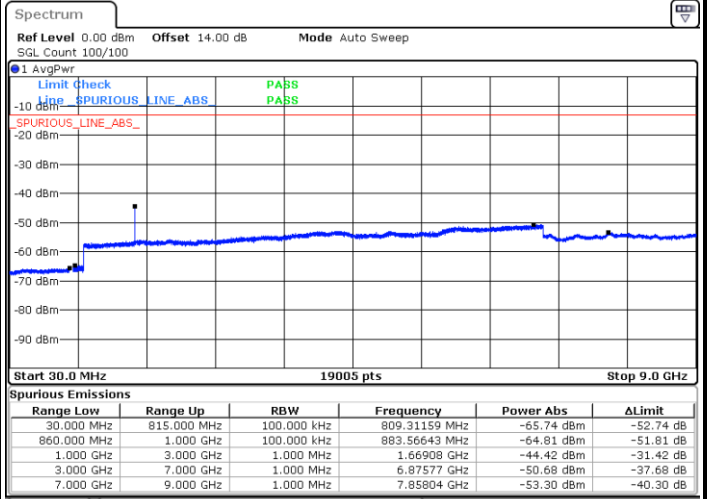

Date: 11.SEP.2018 17:05:05

LTE Band 5 / 1.4MHz

Lowest Channel / 64QAM

Middle Channel / 64QAM

Date: 11.SEP.2018 17:20:35

Date: 11.SEP.2018 17:21:48

Highest Channel / 64QAM

Date: 11.SEP.2018 17:26:17

LTE Band 5 / 3MHz

Lowest Channel / 64QAM

Date: 11.SEP.2018 17:30:46

Middle Channel / 64QAM

Date: 11.SEP.2018 17:31:59

Highest Channel / 64QAM

Date: 11.SEP.2018 17:36:27

LTE Band 5 / 5MHz

Lowest Channel / 64QAM

Middle Channel / 64QAM

Date: 11.SEP.2018 17:40:56

Date: 11.SEP.2018 17:42:09

Highest Channel / 64QAM

Date: 11.SEP.2018 17:46:38

LTE Band 5 / 10MHz

Lowest Channel / 64QAM

Middle Channel / 64QAM

Date: 11.SEP.2018 17:51:06

Date: 11.SEP.2018 17:52:19

Highest Channel / 64QAM

Date: 11.SEP.2018 17:56:48

LTE Band 7 / 5MHz

Lowest Channel / QPSK

Lowest Channel / 16QAM