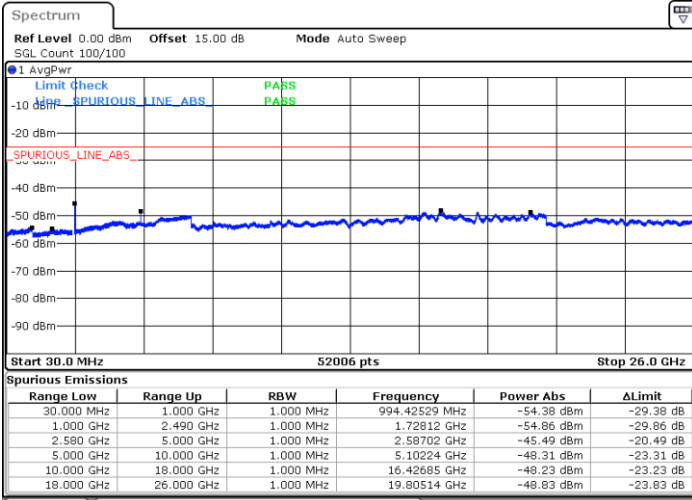

Date: 13.SEP.2018 23:36:42

Highest Channel / 64QAM

Date: 13.SEP.2018 23:37:34

LTE Band 7 / 15MHz

Lowest Channel / 64QAM

Middle Channel / 64QAM

Date: 13.SEP.2018 23:38:27

Date: 13.SEP.2018 23:39:20

Highest Channel / 64QAM

Date: 13.SEP.2018 23:40:12

LTE Band 7 / 20MHz

Lowest Channel / 64QAM

Middle Channel / 64QAM

Date: 13.SEP.2018 23:41:05

Date: 13.SEP.2018 23:41:57

Highest Channel / 64QAM

Date: 13.SEP.2018 23:42:50

LTE Band 12 / 1.4MHz

Lowest Channel / QPSK

Date: 12 SEP. 2018 17:11:11

Lowest Channel / 16QAM

Date: 12 SEP. 2018 17:12:04

Middle Channel / QPSK

Date: 12 SEP. 2018 17:13:36