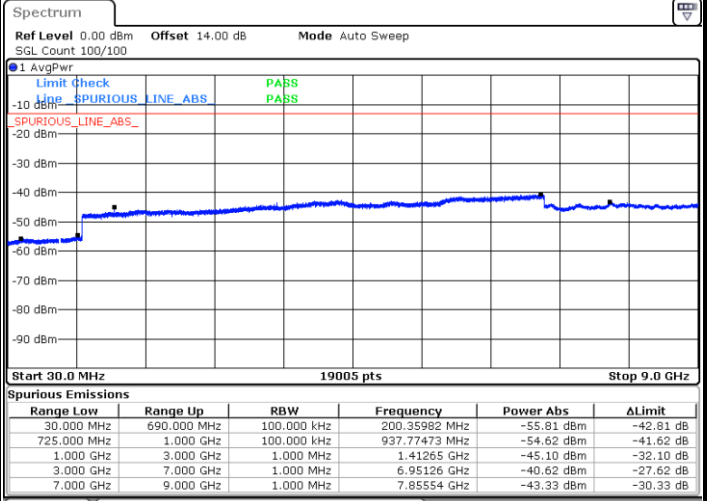

Middle Channel / 16QAM

Date: 12 SEP. 2018 17:14:30

LTE Band 12 / 1.4MHz

Highest Channel / QPSK

Date: 12.SEP.2018 17:20:34

Highest Channel / 16QAM

Date: 12.SEP.2018 17:21:27

LTE Band 12 / 3MHz

Lowest Channel / QPSK

Date: 12.SEP.2018 17:27:31

Lowest Channel / 16QAM

Date: 12.SEP.2018 17:28:24

LTE Band 12 / 3MHz

Middle Channel / QPSK

Middle Channel / 16QAM

Date: 12 SEP. 2018 17:29:57

Date: 12 SEP. 2018 17:30:50

Highest Channel / QPSK

Highest Channel / 16QAM

Date: 12 SEP. 2018 17:36:54

Date: 12 SEP. 2018 17:37:47

LTE Band 12 / 5MHz

Lowest Channel / QPSK

Date: 12 SEP. 2018 17:43:52