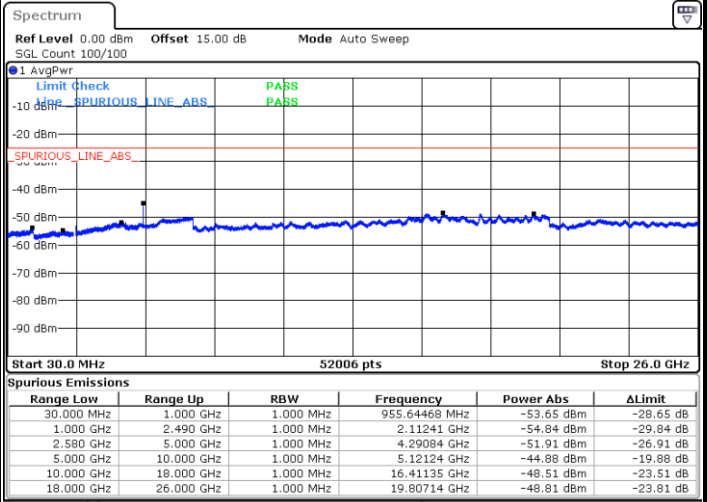

Date: 13.SEP.2018 22:04:58

Highest Channel / 16QAM

Date: 13.SEP.2018 22:05:51

LTE Band 7 / 10MHz

Lowest Channel / QPSK

Date: 13.SEP.2018 22:11:56

Lowest Channel / 16QAM

Date: 13.SEP.2018 22:12:48

LTE Band 7 / 10MHz

Middle Channel / QPSK

Middle Channel / 16QAM

Date: 13.SEP.2018 22:14:20

Date: 13.SEP.2018 22:15:13

Highest Channel / QPSK

Highest Channel / 16QAM

Date: 13.SEP.2018 22:21:18

Date: 13.SEP.2018 22:22:10

LTE Band 7 / 15MHz

Lowest Channel / QPSK

Lowest Channel / 16QAM

Date: 13.SEP.2018 22:28:17

Date: 13.SEP.2018 22:29:09

Middle Channel / QPSK

Middle Channel / 16QAM

Date: 13.SEP.2018 22:30:41

Date: 13.SEP.2018 22:31:33

LTE Band7 / 15MHz

Highest Channel / QPSK

Date: 13.SEP.2018 22:37:39

Highest Channel / 16QAM

Date: 13.SEP.2018 22:38:31

LTE Band 7 / 20MHz