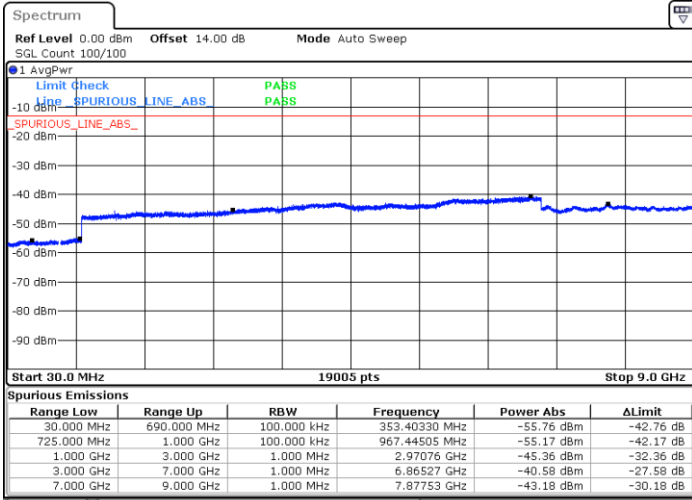

Date: 12 SEP. 2018 18:10:29

LTE Band 12 / 1.4MHz

Lowest Channel / 64QAM

Date: 12.SEP.2018 18:23:26

Middle Channel / 64QAM

Date: 12.SEP.2018 18:24:39

Highest Channel / 64QAM

Date: 12.SEP.2018 18:28:08

LTE Band 12 / 3MHz

Lowest Channel / 64QAM

Middle Channel / 64QAM

Date: 12.SEP.2018 18:31:37

Date: 12.SEP.2018 18:32:49

Highest Channel / 64QAM

Date: 12.SEP.2018 18:36:18

LTE Band 12 / 5MHz

Lowest Channel / 64QAM

Middle Channel / 64QAM

Date: 12.SEP.2018 18:39:47

Date: 12.SEP.2018 18:41:00

Highest Channel / 64QAM

Date: 12.SEP.2018 18:44:28

LTE Band 13 / 5MHz

Lowest Channel / QPSK