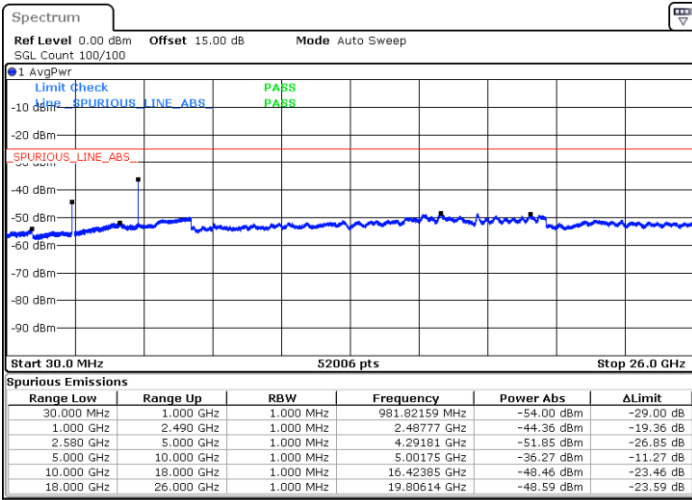

Date: 13.SEP.2018 23:33:12

Date: 13.SEP.2018 23:34:04

Highest Channel / 64QAM

Date: 13.SEP.2018 23:34:57

LTE Band 7 / 10MHz

Lowest Channel / 64QAM

Middle Channel / 64QAM

Date: 13.SEP.2018 23:35:49

Date: 13.SEP.2018 23:36:42

Highest Channel / 64QAM

Date: 13.SEP.2018 23:37:34

LTE Band 7 / 15MHz

Lowest Channel / 64QAM

Middle Channel / 64QAM

Date: 13.SEP.2018 23:38:27

Date: 13.SEP.2018 23:39:20

Highest Channel / 64QAM

Date: 13.SEP.2018 23:40:12

LTE Band 7 / 20MHz

Lowest Channel / 64QAM

Middle Channel / 64QAM

Date: 13.SEP.2018 23:41:05

Date: 13.SEP.2018 23:41:57

Highest Channel / 64QAM