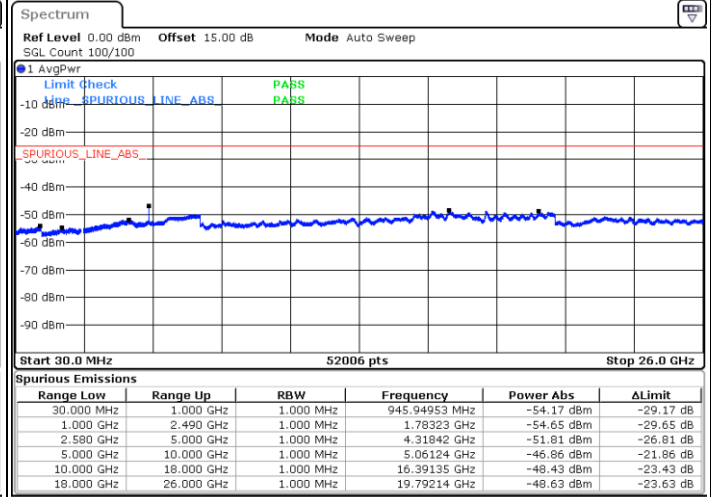

Date: 13.SEP.2018 22:47:55

Highest Channel / QPSK

Highest Channel / 16QAM

Date: 13.SEP.2018 22:54:00

Date: 13.SEP.2018 22:54:52

LTE Band 7 / 5MHz

Lowest Channel / 64QAM

Middle Channel / 64QAM

Date: 13.SEP.2018 23:33:12

Date: 13.SEP.2018 23:34:04

Highest Channel / 64QAM

Date: 13.SEP.2018 23:34:57

LTE Band 7 / 10MHz

Lowest Channel / 64QAM

Middle Channel / 64QAM

Date: 13.SEP.2018 23:35:49

Date: 13.SEP.2018 23:36:42

Highest Channel / 64QAM

Date: 13.SEP.2018 23:37:34

LTE Band 7 / 15MHz

Lowest Channel / 64QAM

Middle Channel / 64QAM

Date: 13.SEP.2018 23:38:27

Date: 13.SEP.2018 23:39:20

Highest Channel / 64QAM

Date: 13.SEP.2018 23:40:12

LTE Band 7 / 20MHz

Lowest Channel / 64QAM

Middle Channel / 64QAM

Date: 13.SEP.2018 23:41:05

Date: 13.SEP.2018 23:41:57

Highest Channel / 64QAM