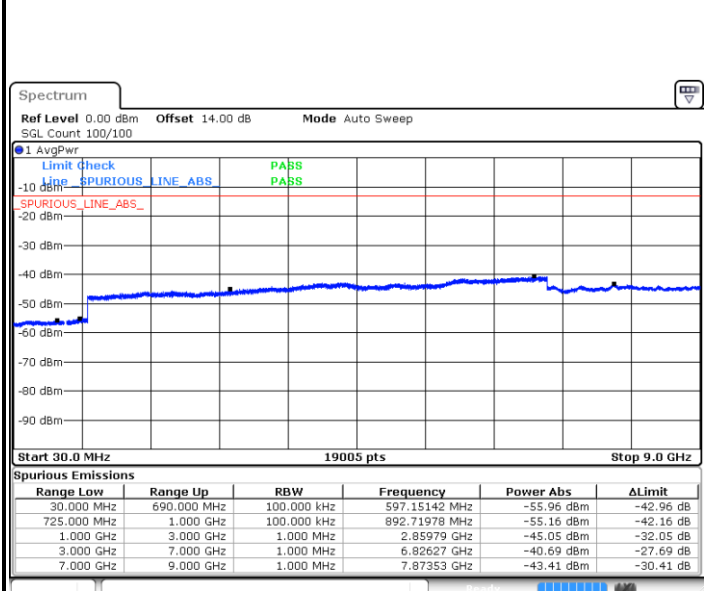

LTE Band 12 / 10MHz

Middle Channel / QPSK

Middle Channel / 16QAM

Date: 12 SEP. 2018 18:02:38

Date: 12 SEP. 2018 18:03:31

Highest Channel / QPSK

Highest Channel / 16QAM

Date: 12 SEP. 2018 18:09:36

Date: 12 SEP. 2018 18:10:29

LTE Band 12 / 1.4MHz

Lowest Channel / 64QAM

Date: 12.SEP.2018 18:23:26

Middle Channel / 64QAM

Date: 12.SEP.2018 18:24:39

Highest Channel / 64QAM

Date: 12.SEP.2018 18:28:08

LTE Band 12 / 3MHz

Lowest Channel / 64QAM

Middle Channel / 64QAM

Date: 12.SEP.2018 18:31:37

Date: 12.SEP.2018 18:32:49

Highest Channel / 64QAM

Date: 12.SEP.2018 18:36:18

LTE Band 12 / 5MHz

Lowest Channel / 64QAM

Middle Channel / 64QAM

Date: 12.SEP.2018 18:39:47

Date: 12.SEP.2018 18:41:00

Highest Channel / 64QAM

Date: 12.SEP.2018 18:44:28

LTE Band 13 / 5MHz

Lowest Channel / QPSK