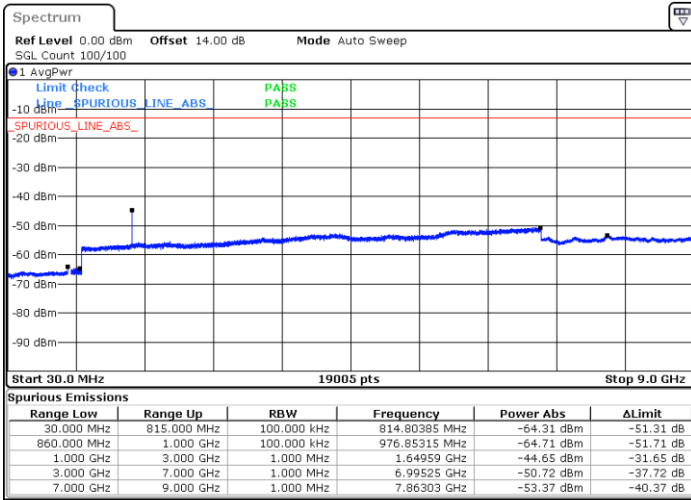

Lowest Channel / 64QAM

Middle Channel / 64QAM

Date: 11.SEP.2018 17:40:56

Date: 11.SEP.2018 17:42:09

Highest Channel / 64QAM

Date: 11.SEP.2018 17:46:38

LTE Band 5 / 10MHz

Lowest Channel / 64QAM

Middle Channel / 64QAM

Date: 11.SEP.2018 17:51:06

Date: 11.SEP.2018 17:52:19

Highest Channel / 64QAM

Date: 11.SEP.2018 17:56:48

LTE Band 7 / 5MHz

Lowest Channel / QPSK

Lowest Channel / 16QAM