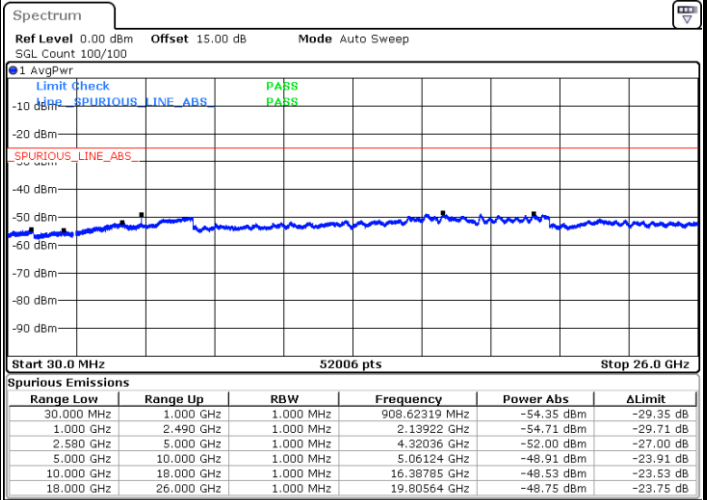

Date: 13 SEP 2018 21:55:36

Date: 13 SEP 2018 21:56:29

Middle Channel / QPSK

Middle Channel / 16QAM

Date: 13 SEP 2018 21:58:01

Date: 13 SEP 2018 21:58:53

LTE Band 7 / 5MHz

Highest Channel / QPSK

Date: 13.SEP.2018 22:04:58

Highest Channel / 16QAM

Date: 13.SEP.2018 22:05:51

LTE Band 7 / 10MHz

Lowest Channel / QPSK

Date: 13.SEP.2018 22:11:56

Lowest Channel / 16QAM

Date: 13.SEP.2018 22:12:48

LTE Band 7 / 10MHz

Middle Channel / QPSK

Middle Channel / 16QAM

Date: 13.SEP.2018 22:14:20

Date: 13.SEP.2018 22:15:13

Highest Channel / QPSK

Highest Channel / 16QAM

Date: 13.SEP.2018 22:21:18