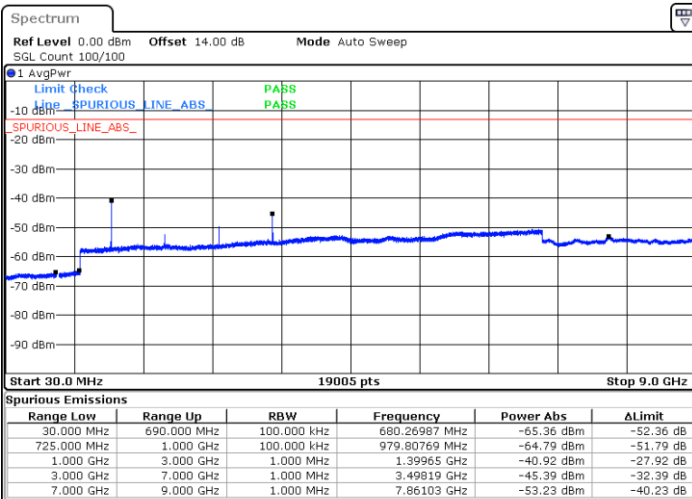

Lowest Channel / 16QAM

Date: 12 SEP. 2018 17:44:45

Middle Channel / QPSK

Date: 12 SEP. 2018 17:46:18

Middle Channel / 16QAM

Date: 12 SEP. 2018 17:47:11

LTE Band 12 / 5MHz

Highest Channel / QPSK

Highest Channel / 16QAM

Date: 12 SEP 2018 17:53:15

Date: 12 SEP 2018 17:54:08

LTE Band 12 / 10MHz

Lowest Channel / QPSK

Lowest Channel / 16QAM

Date: 12 SEP 2018 18:00:12

Date: 12 SEP 2018 18:01:06

LTE Band 12 / 10MHz

Middle Channel / QPSK

Middle Channel / 16QAM

Date: 12 SEP. 2018 18:02:38

Date: 12 SEP. 2018 18:03:31

Highest Channel / QPSK

Highest Channel / 16QAM

Date: 12 SEP. 2018 18:09:36

Date: 12 SEP. 2018 18:10:29

LTE Band 12 / 1.4MHz

Lowest Channel / 64QAM

Date: 12.SEP.2018 18:23:26

Middle Channel / 64QAM

Date: 12.SEP.2018 18:24:39

Highest Channel / 64QAM

Date: 12.SEP.2018 18:28:08