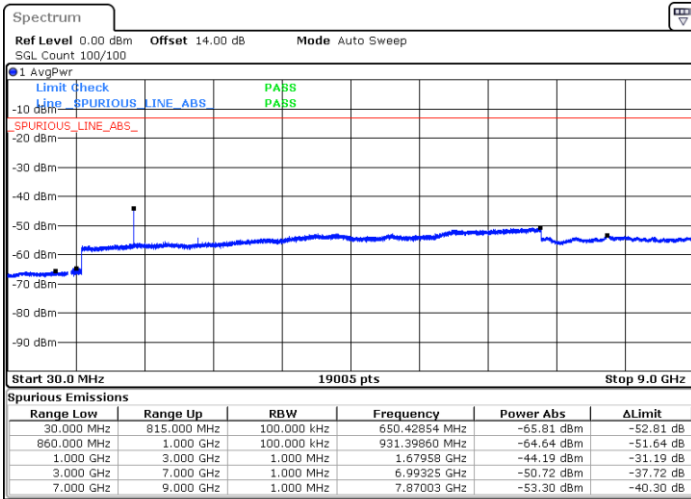

LTE Band 5 / 3MHz

Lowest Channel / 64QAM

Date: 11.SEP.2018 17:30:46

Middle Channel / 64QAM

Date: 11.SEP.2018 17:31:59

Highest Channel / 64QAM

Date: 11.SEP.2018 17:36:27

LTE Band 5 / 5MHz

Lowest Channel / 64QAM

Middle Channel / 64QAM

Date: 11.SEP.2018 17:40:56

Date: 11.SEP.2018 17:42:09

Highest Channel / 64QAM

Date: 11.SEP.2018 17:46:38

LTE Band 5 / 10MHz

Lowest Channel / 64QAM

Middle Channel / 64QAM

Date: 11.SEP.2018 17:51:06

Date: 11.SEP.2018 17:52:19

Highest Channel / 64QAM

Date: 11.SEP.2018 17:56:48

LTE Band 7 / 5MHz

Lowest Channel / QPSK

Lowest Channel / 16QAM