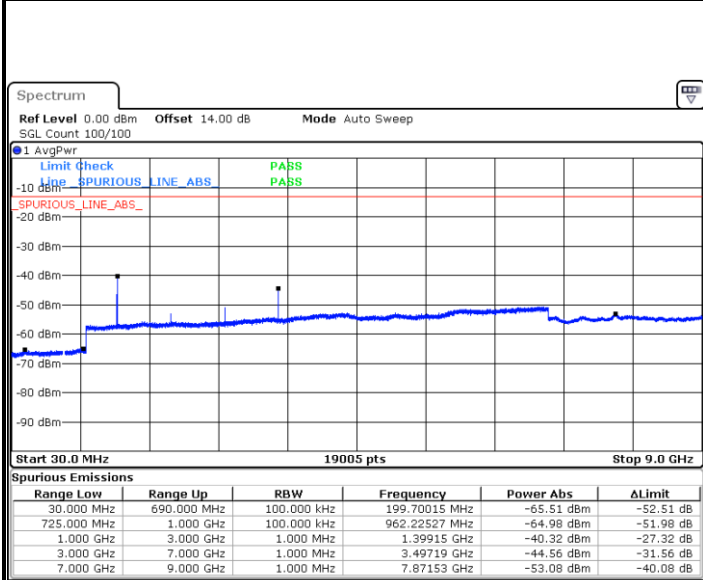

Lowest Channel / QPSK

Date: 12.SEP.2018 17:27:31

Lowest Channel / 16QAM

Date: 12.SEP.2018 17:28:24

LTE Band 12 / 3MHz

Middle Channel / QPSK

Middle Channel / 16QAM

Date: 12 SEP. 2018 17:29:57

Date: 12 SEP. 2018 17:30:50

Highest Channel / QPSK

Highest Channel / 16QAM

Date: 12 SEP. 2018 17:36:54

Date: 12 SEP. 2018 17:37:47

LTE Band 12 / 5MHz

Lowest Channel / QPSK

Date: 12 SEP. 2018 17:43:52

Lowest Channel / 16QAM

Date: 12 SEP. 2018 17:44:45

Middle Channel / QPSK

Date: 12 SEP. 2018 17:46:18

Middle Channel / 16QAM

Date: 12 SEP. 2018 17:47:11

LTE Band 12 / 5MHz

Highest Channel / QPSK

Highest Channel / 16QAM

Date: 12 SEP 2018 17:53:15

Date: 12 SEP 2018 17:54:08

LTE Band 12 / 10MHz

Lowest Channel / QPSK

Lowest Channel / 16QAM

Date: 12 SEP 2018 18:00:12

Date: 12 SEP 2018 18:01:06