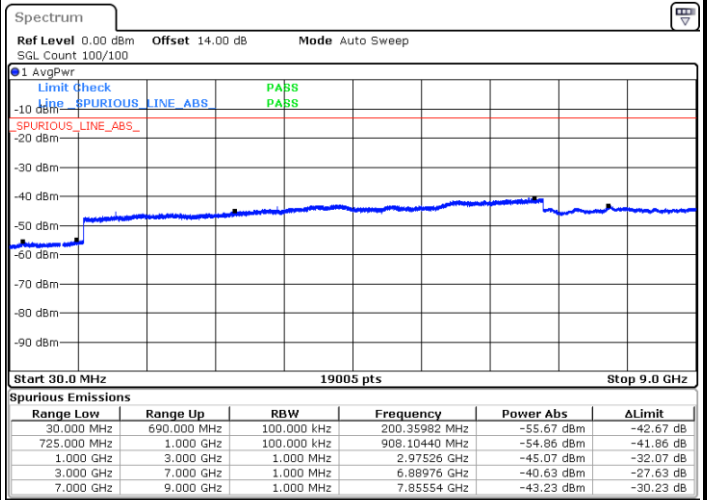

LTE Band 12 / 10MHz

Middle Channel / QPSK

Middle Channel / 16QAM

Date: 12 SEP. 2018 18:02:38

Date: 12 SEP. 2018 18:03:31

Highest Channel / QPSK

Highest Channel / 16QAM

Date: 12 SEP. 2018 18:09:36

Date: 12 SEP. 2018 18:10:29

LTE Band 12 / 1.4MHz

Lowest Channel / 64QAM

Date: 12.SEP.2018 18:23:26

Middle Channel / 64QAM

Date: 12.SEP.2018 18:24:39

Highest Channel / 64QAM

Date: 12.SEP.2018 18:28:08

LTE Band 12 / 3MHz

Lowest Channel / 64QAM

Middle Channel / 64QAM

Date: 12.SEP.2018 18:31:37

Date: 12.SEP.2018 18:32:49

Highest Channel / 64QAM

Date: 12.SEP.2018 18:36:18

LTE Band 12 / 5MHz

Lowest Channel / 64QAM

Middle Channel / 64QAM

Date: 12.SEP.2018 18:39:47

Date: 12.SEP.2018 18:41:00

Highest Channel / 64QAM

Date: 12.SEP.2018 18:44:28

LTE Band 13 / 5MHz

Lowest Channel / QPSK