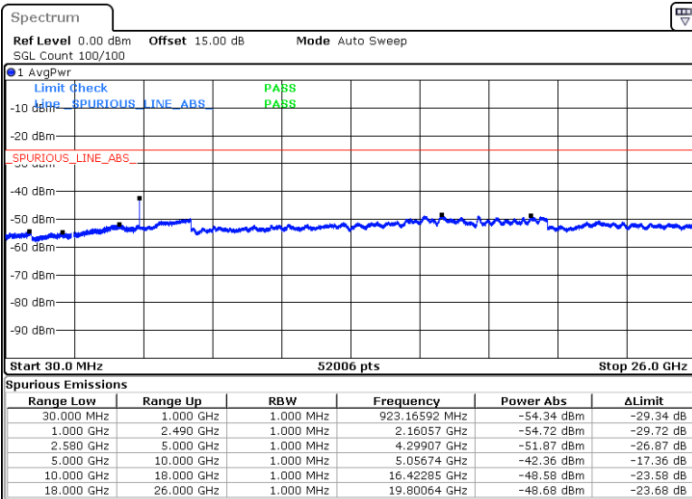

LTE Band 7 / 10MHz

Middle Channel / QPSK

Middle Channel / 16QAM

Date: 13.SEP.2018 22:14:20

Date: 13.SEP.2018 22:15:13

Highest Channel / QPSK

Highest Channel / 16QAM

Date: 13.SEP.2018 22:21:18

Date: 13.SEP.2018 22:22:10

LTE Band 7 / 15MHz

Lowest Channel / QPSK

Lowest Channel / 16QAM

Date: 13.SEP.2018 22:28:17

Date: 13.SEP.2018 22:29:09

Middle Channel / QPSK

Middle Channel / 16QAM

Date: 13.SEP.2018 22:30:41

Date: 13.SEP.2018 22:31:33

LTE Band7 / 15MHz

Highest Channel / QPSK

Date: 13.SEP.2018 22:37:39

Highest Channel / 16QAM

Date: 13.SEP.2018 22:38:31

LTE Band 7 / 20MHz