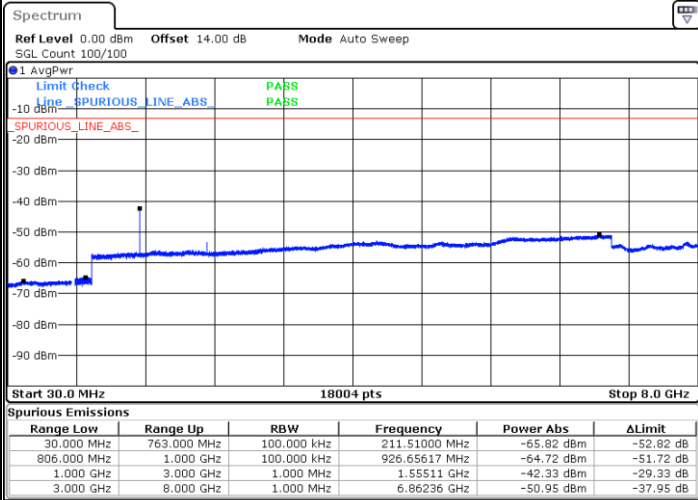

LTE Band 12 / 3MHz

Lowest Channel / 64QAM

Middle Channel / 64QAM

Date: 12.SEP.2018 18:31:37

Date: 12.SEP.2018 18:32:49

Highest Channel / 64QAM

Date: 12.SEP.2018 18:36:18

LTE Band 12 / 5MHz

Lowest Channel / 64QAM

Middle Channel / 64QAM

Date: 12.SEP.2018 18:39:47

Date: 12.SEP.2018 18:41:00

Highest Channel / 64QAM

Date: 12.SEP.2018 18:44:28

LTE Band 13 / 5MHz

Lowest Channel / QPSK

Lowest Channel / 16QAM

Date: 14.SEP.2018 00:14:25

Date: 14.SEP.2018 00:15:18

Middle Channel / QPSK

Middle Channel / 16QAM

Date: 14.SEP.2018 00:16:50

Date: 14.SEP.2018 00:17:43

LTE Band 13 / 5MHz

Highest Channel / QPSK

Date: 14.SEP.2018 00:25:47

Highest Channel / 16QAM

Date: 14.SEP.2018 00:26:40

LTE Band 13 / 10MHz

Middle Channel / QPSK

Date: 14.SEP.2018 00:38:00

Middle Channel / 16QAM