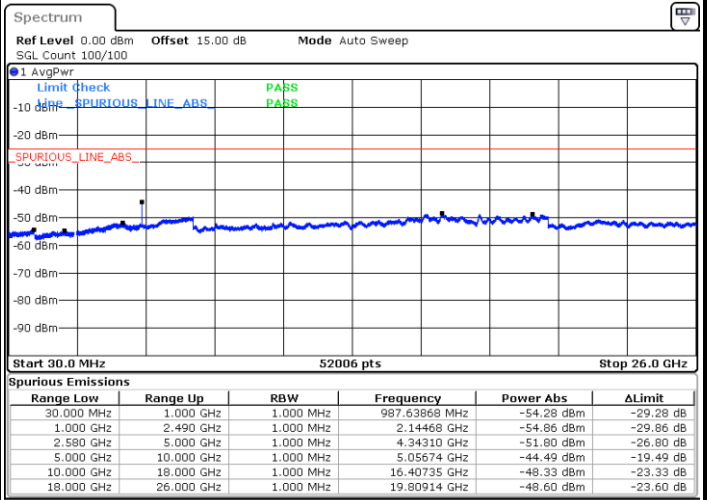

Date: 13.SEP.2018 23:33:12

Date: 13.SEP.2018 23:34:04

Highest Channel / 64QAM

Date: 13.SEP.2018 23:34:57

LTE Band 7 / 10MHz

Lowest Channel / 64QAM

Middle Channel / 64QAM

Date: 13.SEP.2018 23:35:49

Date: 13.SEP.2018 23:36:42

Highest Channel / 64QAM

Date: 13.SEP.2018 23:37:34

LTE Band 7 / 15MHz

Lowest Channel / 64QAM

Middle Channel / 64QAM

Date: 13.SEP.2018 23:38:27

Date: 13.SEP.2018 23:39:20

Highest Channel / 64QAM

Date: 13.SEP.2018 23:40:12

LTE Band 7 / 20MHz

Lowest Channel / 64QAM

Middle Channel / 64QAM

Date: 13.SEP.2018 23:41:05

Date: 13.SEP.2018 23:41:57

Highest Channel / 64QAM