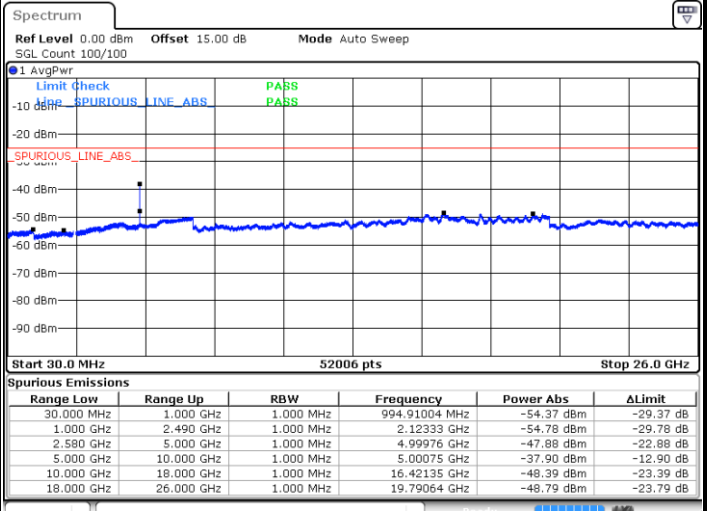

Lowest Channel / 64QAM

Middle Channel / 64QAM

Date: 11.SEP.2018 17:40:56

Date: 11.SEP.2018 17:42:09

Highest Channel / 64QAM

Date: 11.SEP.2018 17:46:38

LTE Band 5 / 10MHz

Lowest Channel / 64QAM

Middle Channel / 64QAM

Date: 11.SEP.2018 17:51:06

Date: 11.SEP.2018 17:52:19

Highest Channel / 64QAM

Date: 11.SEP.2018 17:56:48

LTE Band 7 / 5MHz

Lowest Channel / QPSK

Lowest Channel / 16QAM

Date: 13 SEP 2018 21:55:36

Date: 13 SEP 2018 21:56:29

Middle Channel / QPSK

Middle Channel / 16QAM

Date: 13 SEP 2018 21:58:01

Date: 13 SEP 2018 21:58:53

LTE Band 7 / 5MHz

Highest Channel / QPSK