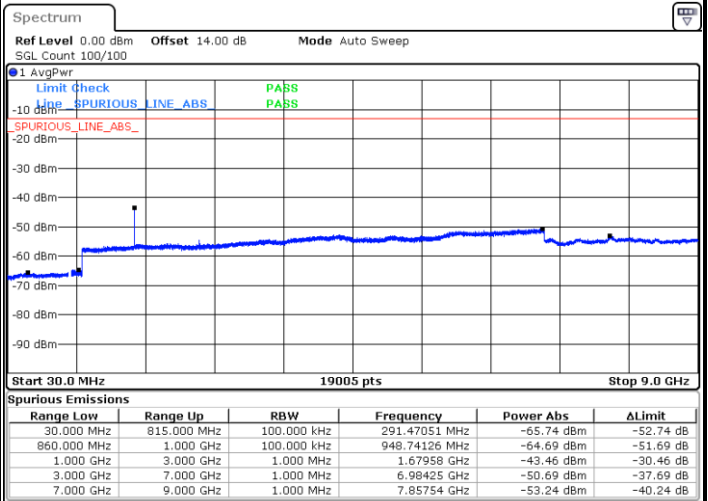

LTE Band 5 / 10MHz

Middle Channel / QPSK

Middle Channel / 16QAM

Date: 11.SEP.2018 16:55:14

Date: 11.SEP.2018 16:56:08

Highest Channel / QPSK

Highest Channel / 16QAM

Date: 11.SEP.2018 17:04:12

Date: 11.SEP.2018 17:05:05

LTE Band 5 / 1.4MHz

Lowest Channel / 64QAM

Middle Channel / 64QAM

Date: 11.SEP.2018 17:20:35

Date: 11.SEP.2018 17:21:48

Highest Channel / 64QAM

Date: 11.SEP.2018 17:26:17