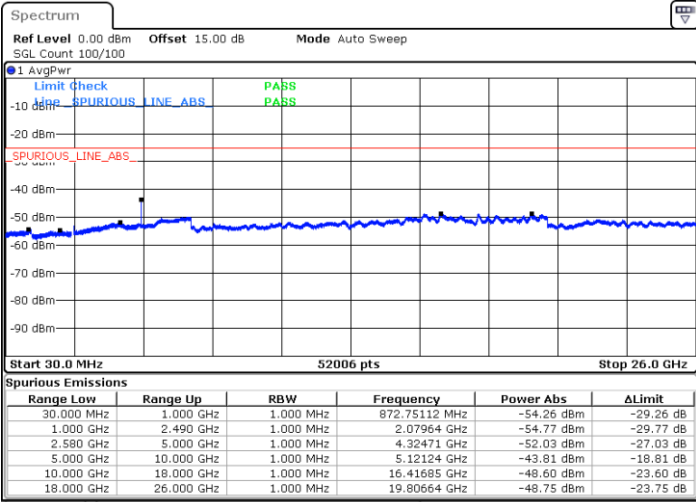

Date: 13.SEP.2018 22:04:58

Highest Channel / 16QAM

Date: 13.SEP.2018 22:05:51

LTE Band 7 / 10MHz

Lowest Channel / QPSK

Date: 13.SEP.2018 22:11:56

Lowest Channel / 16QAM

Date: 13.SEP.2018 22:12:48

LTE Band 7 / 10MHz

Middle Channel / QPSK

Middle Channel / 16QAM

Date: 13.SEP.2018 22:14:20

Date: 13.SEP.2018 22:15:13

Highest Channel / QPSK

Highest Channel / 16QAM

Date: 13.SEP.2018 22:21:18

Date: 13.SEP.2018 22:22:10

LTE Band 7 / 15MHz

Lowest Channel / QPSK

Lowest Channel / 16QAM

Date: 13.SEP.2018 22:28:17

Date: 13.SEP.2018 22:29:09

Middle Channel / QPSK

Middle Channel / 16QAM

Date: 13.SEP.2018 22:30:41

Date: 13.SEP.2018 22:31:33

LTE Band7 / 15MHz

Highest Channel / QPSK

Date: 13.SEP.2018 22:37:39

Highest Channel / 16QAM

Date: 13.SEP.2018 22:38:31

LTE Band 7 / 20MHz