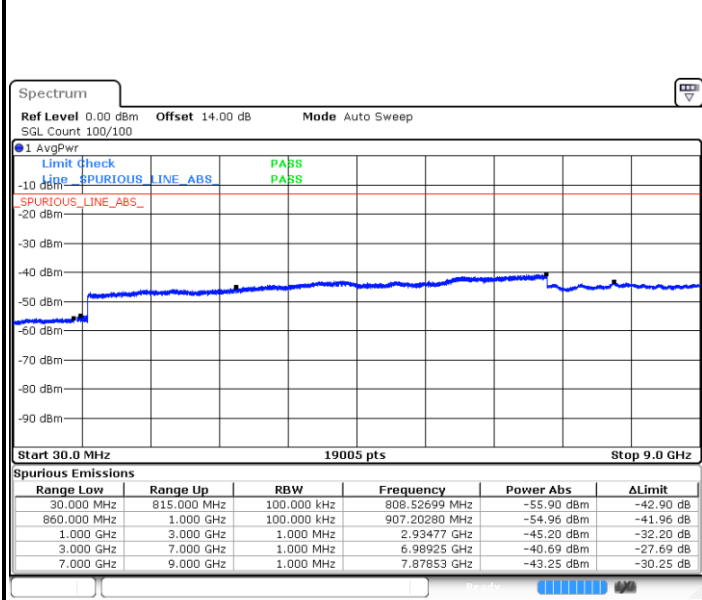

Date: 11.SEP.2018 17:05:05

LTE Band 5 / 1.4MHz

Lowest Channel / 64QAM

Middle Channel / 64QAM

Date: 11.SEP.2018 17:20:35

Date: 11.SEP.2018 17:21:48

Highest Channel / 64QAM

Date: 11.SEP.2018 17:26:17

LTE Band 5 / 3MHz

Lowest Channel / 64QAM

Date: 11.SEP.2018 17:30:46

Middle Channel / 64QAM

Date: 11.SEP.2018 17:31:59

Highest Channel / 64QAM

Date: 11.SEP.2018 17:36:27

LTE Band 5 / 5MHz

Lowest Channel / 64QAM

Middle Channel / 64QAM

Date: 11.SEP.2018 17:40:56

Date: 11.SEP.2018 17:42:09

Highest Channel / 64QAM

Date: 11.SEP.2018 17:46:38

LTE Band 5 / 10MHz

Lowest Channel / 64QAM

Middle Channel / 64QAM

Date: 11.SEP.2018 17:51:06

Date: 11.SEP.2018 17:52:19

Highest Channel / 64QAM

Date: 11.SEP.2018 17:56:48

LTE Band 7 / 5MHz

Lowest Channel / QPSK

Lowest Channel / 16QAM