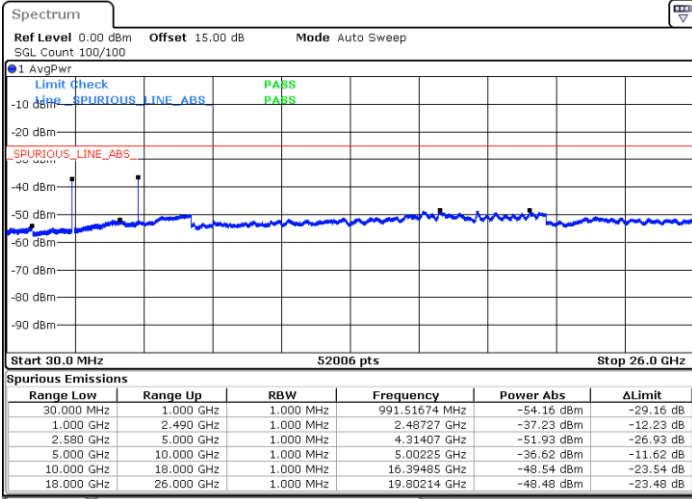

Date: 13.SEP.2018 23:36:42

Highest Channel / 64QAM

Date: 13.SEP.2018 23:37:34

LTE Band 7 / 15MHz

Lowest Channel / 64QAM

Middle Channel / 64QAM

Date: 13.SEP.2018 23:38:27

Date: 13.SEP.2018 23:39:20

Highest Channel / 64QAM

Date: 13.SEP.2018 23:40:12

LTE Band 7 / 20MHz

Lowest Channel / 64QAM

Middle Channel / 64QAM

Date: 13.SEP.2018 23:41:05

Date: 13.SEP.2018 23:41:57

Highest Channel / 64QAM

Date: 13.SEP.2018 23:42:50

LTE Band 12 / 1.4MHz

Lowest Channel / QPSK

Date: 12 SEP. 2018 17:11:11

Lowest Channel / 16QAM

Date: 12 SEP. 2018 17:12:04

Middle Channel / QPSK

Date: 12 SEP. 2018 17:13:36