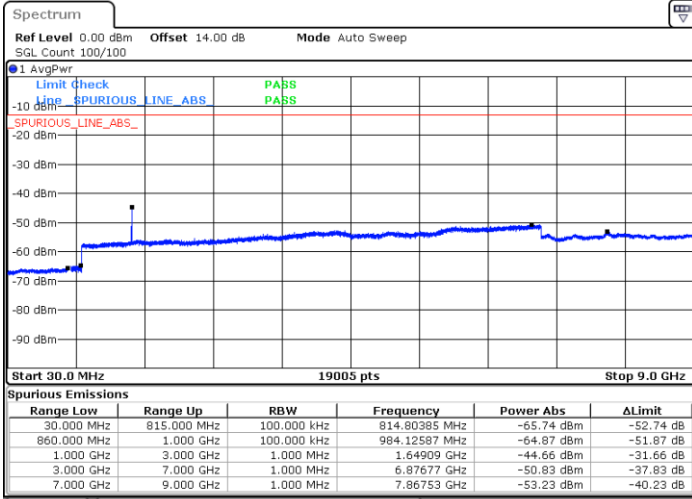

Date: 11.SEP.2018 17:05:05

LTE Band 5 / 1.4MHz

Lowest Channel / 64QAM

Middle Channel / 64QAM

Date: 11.SEP.2018 17:20:35

Date: 11.SEP.2018 17:21:48

Highest Channel / 64QAM

Date: 11.SEP.2018 17:26:17

LTE Band 5 / 3MHz

Lowest Channel / 64QAM

Date: 11.SEP.2018 17:30:46

Middle Channel / 64QAM

Date: 11.SEP.2018 17:31:59

Highest Channel / 64QAM

Date: 11.SEP.2018 17:36:27

LTE Band 5 / 5MHz

Lowest Channel / 64QAM

Middle Channel / 64QAM

Date: 11.SEP.2018 17:40:56

Date: 11.SEP.2018 17:42:09

Highest Channel / 64QAM

Date: 11.SEP.2018 17:46:38

LTE Band 5 / 10MHz

Lowest Channel / 64QAM

Middle Channel / 64QAM

Date: 11.SEP.2018 17:51:06

Date: 11.SEP.2018 17:52:19

Highest Channel / 64QAM

Date: 11.SEP.2018 17:56:48

LTE Band 7 / 5MHz

Lowest Channel / QPSK

Lowest Channel / 16QAM