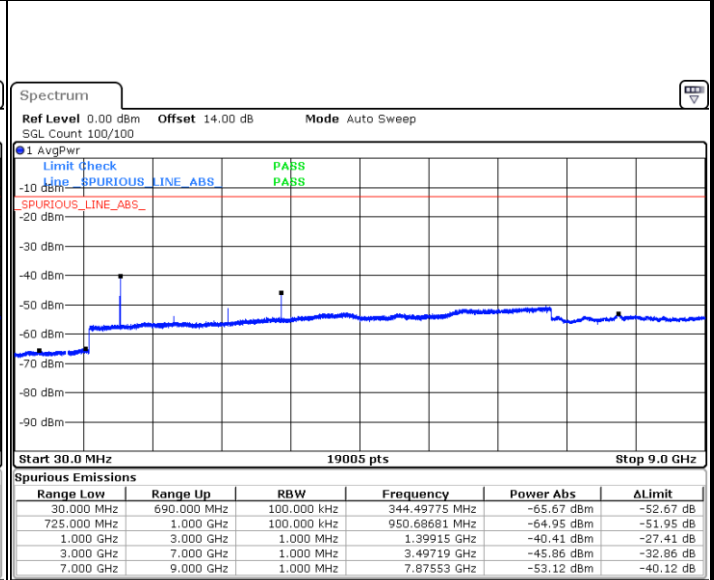

Lowest Channel / QPSK

Date: 12.SEP.2018 17:27:31

Lowest Channel / 16QAM

Date: 12.SEP.2018 17:28:24

LTE Band 12 / 3MHz

Middle Channel / QPSK

Middle Channel / 16QAM

Date: 12 SEP. 2018 17:29:57

Date: 12 SEP. 2018 17:30:50

Highest Channel / QPSK

Highest Channel / 16QAM

Date: 12 SEP. 2018 17:36:54

Date: 12 SEP. 2018 17:37:47

LTE Band 12 / 5MHz

Lowest Channel / QPSK

Date: 12 SEP. 2018 17:43:52

Lowest Channel / 16QAM

Date: 12 SEP. 2018 17:44:45

Middle Channel / QPSK

Date: 12 SEP. 2018 17:46:18

Middle Channel / 16QAM

Date: 12 SEP. 2018 17:47:11

LTE Band 12 / 5MHz

Highest Channel / QPSK

Highest Channel / 16QAM

Date: 12 SEP 2018 17:53:15

Date: 12 SEP 2018 17:54:08

LTE Band 12 / 10MHz

Lowest Channel / QPSK

Lowest Channel / 16QAM

Date: 12 SEP 2018 18:00:12

Date: 12 SEP 2018 18:01:06