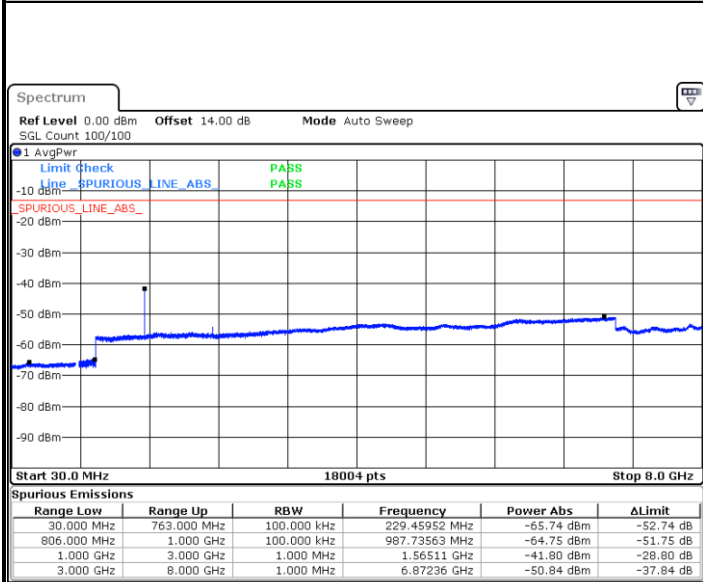

Lowest Channel / 64QAM

Middle Channel / 64QAM

Date: 12.SEP.2018 18:39:47

Date: 12.SEP.2018 18:41:00

Highest Channel / 64QAM

Date: 12.SEP.2018 18:44:28

LTE Band 13 / 5MHz

Lowest Channel / QPSK

Lowest Channel / 16QAM

Date: 14.SEP.2018 00:14:25

Date: 14.SEP.2018 00:15:18

Middle Channel / QPSK

Middle Channel / 16QAM

Date: 14.SEP.2018 00:16:50

Date: 14.SEP.2018 00:17:43

LTE Band 13 / 5MHz

Highest Channel / QPSK

Date: 14.SEP.2018 00:25:47

Highest Channel / 16QAM

Date: 14.SEP.2018 00:26:40

LTE Band 13 / 10MHz

Middle Channel / QPSK

Date: 14.SEP.2018 00:38:00

Middle Channel / 16QAM

Date: 14.SEP.2018 00:38:53

LTE Band 13 / 5MHz

Lowest Channel / 64QAM

Middle Channel / 64QAM

Date: 14.SEP.2018 01:15:35

Date: 14.SEP.2018 01:16:51

Highest Channel / 64QAM

Date: 14.SEP.2018 01:21:27