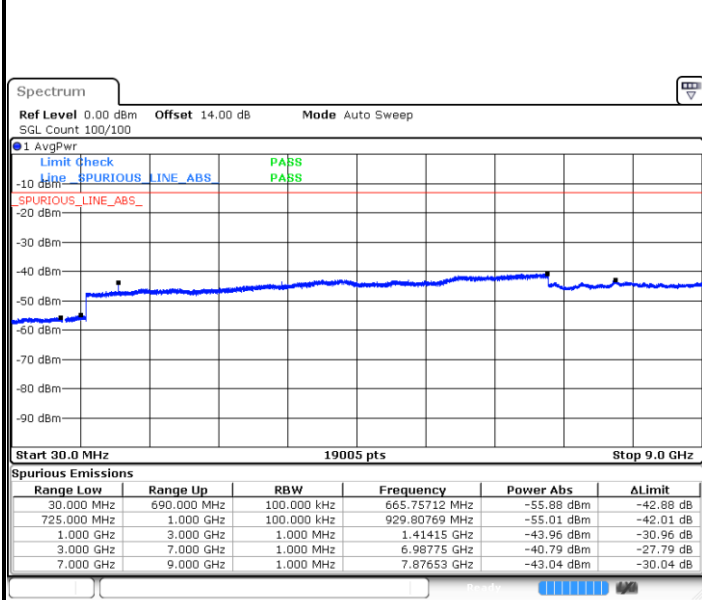

Highest Channel / 64QAM

Date: 13.SEP.2018 23:40:12

LTE Band 7 / 20MHz

Lowest Channel / 64QAM

Middle Channel / 64QAM

Date: 13.SEP.2018 23:41:05

Date: 13.SEP.2018 23:41:57

Highest Channel / 64QAM

Date: 13.SEP.2018 23:42:50

LTE Band 12 / 1.4MHz

Lowest Channel / QPSK

Date: 12 SEP. 2018 17:11:11

Lowest Channel / 16QAM

Date: 12 SEP. 2018 17:12:04

Middle Channel / QPSK

Date: 12 SEP. 2018 17:13:36

Middle Channel / 16QAM

Date: 12 SEP. 2018 17:14:30

LTE Band 12 / 1.4MHz

Highest Channel / QPSK

Date: 12.SEP.2018 17:20:34

Highest Channel / 16QAM

Date: 12.SEP.2018 17:21:27

LTE Band 12 / 3MHz