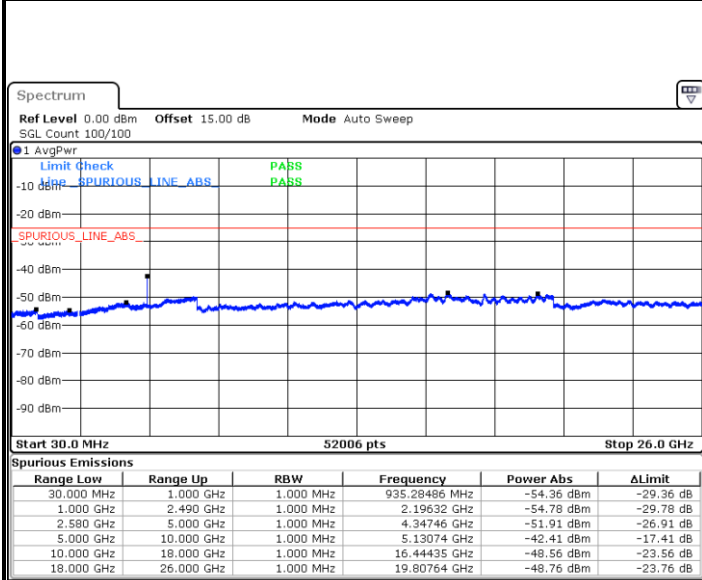

Middle Channel / 64QAM

Date: 11.SEP.2018 17:51:06

Date: 11.SEP.2018 17:52:19

Highest Channel / 64QAM

Date: 11.SEP.2018 17:56:48

LTE Band 7 / 5MHz

Lowest Channel / QPSK

Lowest Channel / 16QAM

Date: 13 SEP 2018 21:55:36

Date: 13 SEP 2018 21:56:29

Middle Channel / QPSK

Middle Channel / 16QAM

Date: 13 SEP 2018 21:58:01

Date: 13 SEP 2018 21:58:53

LTE Band 7 / 5MHz

Highest Channel / QPSK

Date: 13.SEP.2018 22:04:58

Highest Channel / 16QAM

Date: 13.SEP.2018 22:05:51

LTE Band 7 / 10MHz

Lowest Channel / QPSK

Date: 13.SEP.2018 22:11:56

Lowest Channel / 16QAM

Date: 13.SEP.2018 22:12:48

LTE Band 7 / 10MHz

Middle Channel / QPSK

Middle Channel / 16QAM

Date: 13.SEP.2018 22:14:20

Date: 13.SEP.2018 22:15:13

Highest Channel / QPSK

Highest Channel / 16QAM

Date: 13.SEP.2018 22:21:18