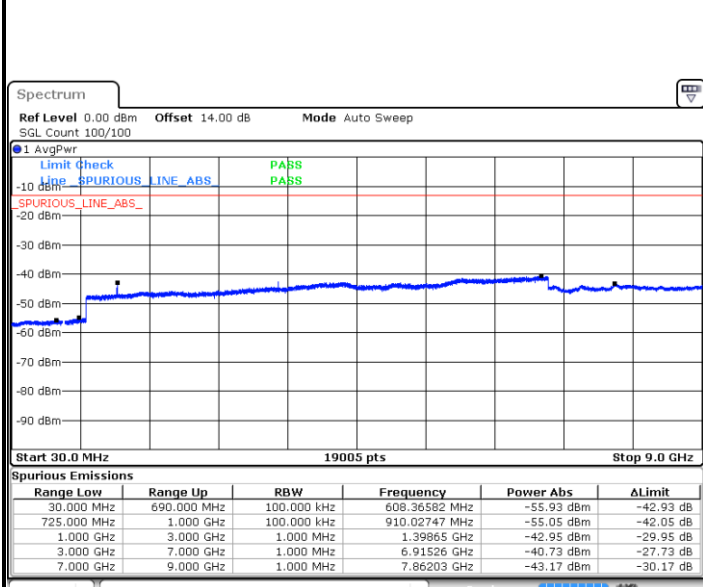

Date: 13.SEP.2018 23:42:50

LTE Band 12 / 1.4MHz

Lowest Channel / QPSK

Date: 12 SEP. 2018 17:11:11

Lowest Channel / 16QAM

Date: 12 SEP. 2018 17:12:04

Middle Channel / QPSK

Date: 12 SEP. 2018 17:13:36

Middle Channel / 16QAM

Date: 12 SEP. 2018 17:14:30

LTE Band 12 / 1.4MHz

Highest Channel / QPSK

Date: 12.SEP.2018 17:20:34

Highest Channel / 16QAM

Date: 12.SEP.2018 17:21:27

LTE Band 12 / 3MHz

Lowest Channel / QPSK

Date: 12.SEP.2018 17:27:31

Lowest Channel / 16QAM

Date: 12.SEP.2018 17:28:24

LTE Band 12 / 3MHz

Middle Channel / QPSK

Middle Channel / 16QAM

Date: 12 SEP. 2018 17:29:57

Date: 12 SEP. 2018 17:30:50

Highest Channel / QPSK

Highest Channel / 16QAM

Date: 12 SEP. 2018 17:36:54

Date: 12 SEP. 2018 17:37:47

LTE Band 12 / 5MHz

Lowest Channel / QPSK

Date: 12 SEP. 2018 17:43:52