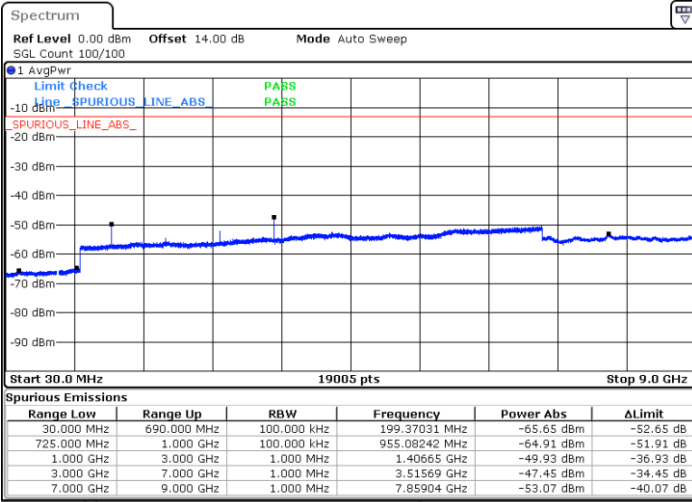

Lowest Channel / 16QAM

Date: 12 SEP. 2018 17:44:45

Middle Channel / QPSK

Date: 12 SEP. 2018 17:46:18

Middle Channel / 16QAM

Date: 12 SEP. 2018 17:47:11

LTE Band 12 / 5MHz

Highest Channel / QPSK

Highest Channel / 16QAM

Date: 12 SEP 2018 17:53:15

Date: 12 SEP 2018 17:54:08

LTE Band 12 / 10MHz

Lowest Channel / QPSK

Lowest Channel / 16QAM

Date: 12 SEP 2018 18:00:12

Date: 12 SEP 2018 18:01:06

LTE Band 12 / 10MHz

Middle Channel / QPSK

Middle Channel / 16QAM

Date: 12 SEP. 2018 18:02:38

Date: 12 SEP. 2018 18:03:31

Highest Channel / QPSK

Highest Channel / 16QAM

Date: 12 SEP. 2018 18:09:36

Date: 12 SEP. 2018 18:10:29

LTE Band 12 / 1.4MHz

Lowest Channel / 64QAM

Date: 12.SEP.2018 18:23:26

Middle Channel / 64QAM

Date: 12.SEP.2018 18:24:39

Highest Channel / 64QAM

Date: 12.SEP.2018 18:28:08