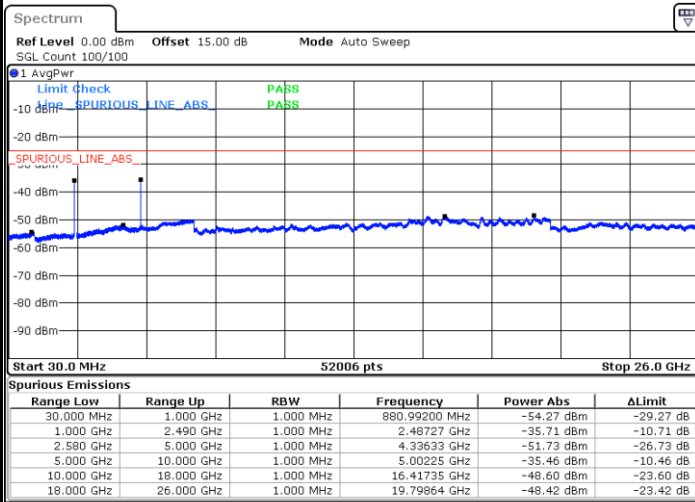

Date: 13.SEP.2018 22:22:10

LTE Band 7 / 15MHz

Lowest Channel / QPSK

Lowest Channel / 16QAM

Date: 13.SEP.2018 22:28:17

Date: 13.SEP.2018 22:29:09

Middle Channel / QPSK

Middle Channel / 16QAM

Date: 13.SEP.2018 22:30:41

Date: 13.SEP.2018 22:31:33

LTE Band7 / 15MHz

Highest Channel / QPSK

Date: 13.SEP.2018 22:37:39

Highest Channel / 16QAM

Date: 13.SEP.2018 22:38:31

LTE Band 7 / 20MHz

Lowest Channel / QPSK

Date: 13.SEP.2018 22:44:38

Lowest Channel / 16QAM

Date: 13.SEP.2018 22:45:30

LTE Band 7 / 20MHz

Middle Channel / QPSK

Middle Channel / 16QAM

Date: 13.SEP.2018 22:47:02

Date: 13.SEP.2018 22:47:55

Highest Channel / QPSK

Highest Channel / 16QAM

Date: 13.SEP.2018 22:54:00

Date: 13.SEP.2018 22:54:52

LTE Band 7 / 5MHz

Lowest Channel / 64QAM

Middle Channel / 64QAM