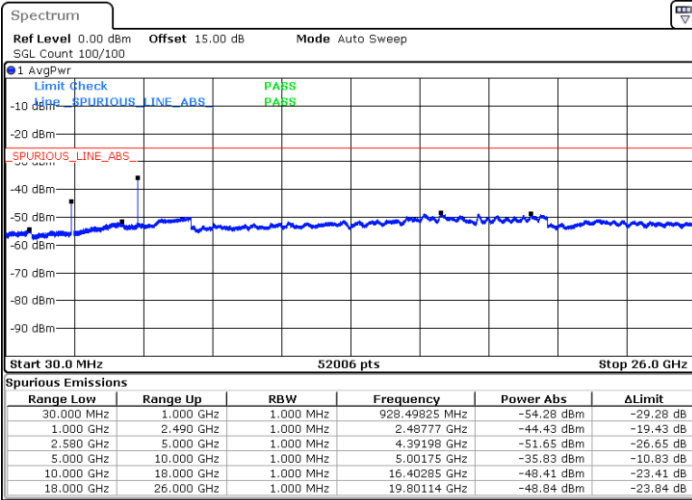

Date: 13.SEP.2018 22:04:58

Highest Channel / 16QAM

Date: 13.SEP.2018 22:05:51

LTE Band 7 / 10MHz

Lowest Channel / QPSK

Date: 13.SEP.2018 22:11:56

Lowest Channel / 16QAM

Date: 13.SEP.2018 22:12:48

LTE Band 7 / 10MHz

Middle Channel / QPSK

Middle Channel / 16QAM

Date: 13.SEP.2018 22:14:20

Date: 13.SEP.2018 22:15:13

Highest Channel / QPSK

Highest Channel / 16QAM

Date: 13.SEP.2018 22:21:18

Date: 13.SEP.2018 22:22:10

LTE Band 7 / 15MHz

Lowest Channel / QPSK

Lowest Channel / 16QAM

Date: 13.SEP.2018 22:28:17

Date: 13.SEP.2018 22:29:09

Middle Channel / QPSK

Middle Channel / 16QAM

Date: 13.SEP.2018 22:30:41

Date: 13.SEP.2018 22:31:33

LTE Band7 / 15MHz

Highest Channel / QPSK

Date: 13.SEP.2018 22:37:39

Highest Channel / 16QAM

Date: 13.SEP.2018 22:38:31

LTE Band 7 / 20MHz