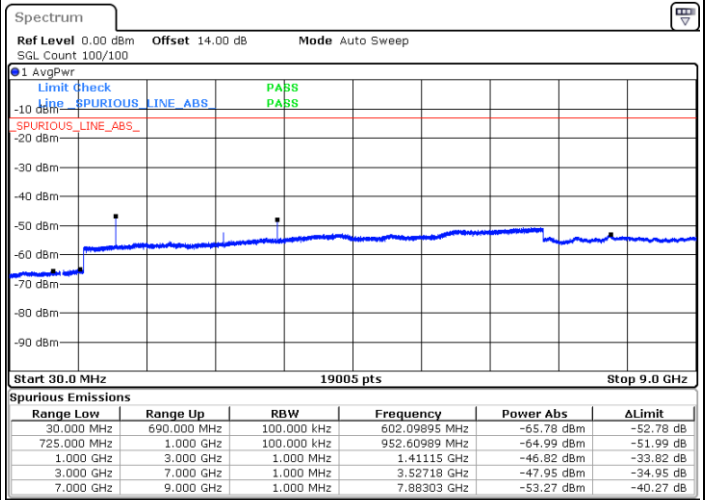

Date: 12 SEP. 2018 18:10:29

LTE Band 12 / 1.4MHz

Lowest Channel / 64QAM

Date: 12.SEP.2018 18:23:26

Middle Channel / 64QAM

Date: 12.SEP.2018 18:24:39

Highest Channel / 64QAM

Date: 12.SEP.2018 18:28:08

LTE Band 12 / 3MHz

Lowest Channel / 64QAM

Middle Channel / 64QAM

Date: 12.SEP.2018 18:31:37

Date: 12.SEP.2018 18:32:49

Highest Channel / 64QAM

Date: 12.SEP.2018 18:36:18

LTE Band 12 / 5MHz

Lowest Channel / 64QAM

Middle Channel / 64QAM

Date: 12.SEP.2018 18:39:47

Date: 12.SEP.2018 18:41:00

Highest Channel / 64QAM

Date: 12.SEP.2018 18:44:28

LTE Band 13 / 5MHz

Lowest Channel / QPSK