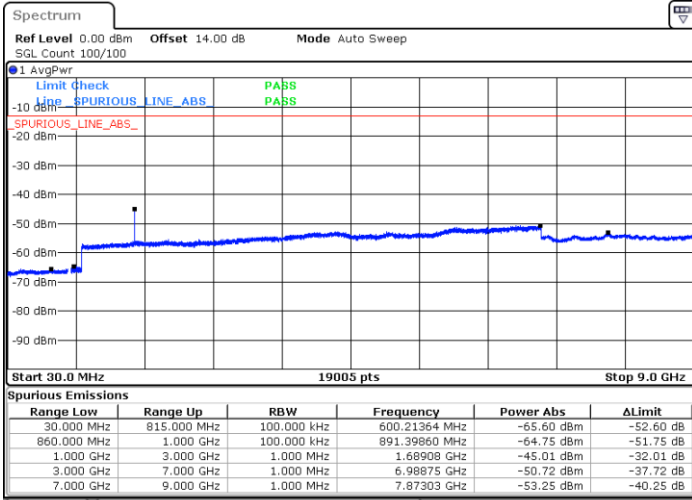

LTE Band 5 / 3MHz

Lowest Channel / 64QAM

Date: 11.SEP.2018 17:30:46

Middle Channel / 64QAM

Date: 11.SEP.2018 17:31:59

Highest Channel / 64QAM

Date: 11.SEP.2018 17:36:27

LTE Band 5 / 5MHz

Lowest Channel / 64QAM

Middle Channel / 64QAM

Date: 11.SEP.2018 17:40:56

Date: 11.SEP.2018 17:42:09

Highest Channel / 64QAM

Date: 11.SEP.2018 17:46:38

LTE Band 5 / 10MHz

Lowest Channel / 64QAM

Middle Channel / 64QAM

Date: 11.SEP.2018 17:51:06

Date: 11.SEP.2018 17:52:19

Highest Channel / 64QAM

Date: 11.SEP.2018 17:56:48

LTE Band 7 / 5MHz

Lowest Channel / QPSK

Lowest Channel / 16QAM