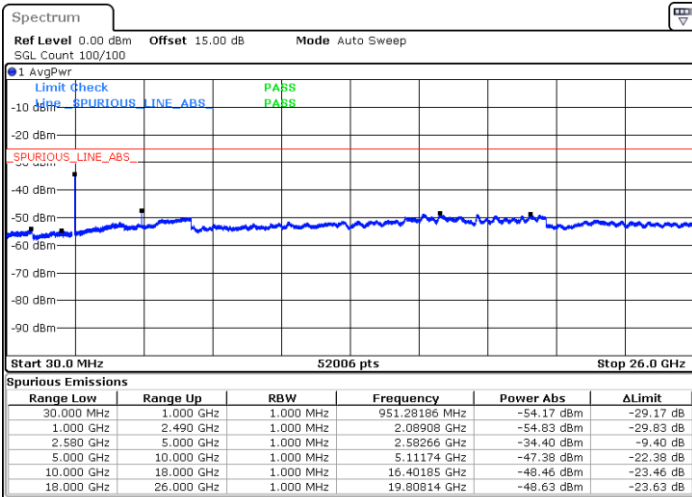

Date: 13.SEP.2018 23:33:12

Date: 13.SEP.2018 23:34:04

Highest Channel / 64QAM

Date: 13.SEP.2018 23:34:57

LTE Band 7 / 10MHz

Lowest Channel / 64QAM

Middle Channel / 64QAM

Date: 13.SEP.2018 23:35:49

Date: 13.SEP.2018 23:36:42

Highest Channel / 64QAM

Date: 13.SEP.2018 23:37:34

LTE Band 7 / 15MHz

Lowest Channel / 64QAM

Middle Channel / 64QAM

Date: 13.SEP.2018 23:38:27

Date: 13.SEP.2018 23:39:20

Highest Channel / 64QAM

Date: 13.SEP.2018 23:40:12

LTE Band 7 / 20MHz

Lowest Channel / 64QAM

Middle Channel / 64QAM

Date: 13.SEP.2018 23:41:05

Date: 13.SEP.2018 23:41:57

Highest Channel / 64QAM