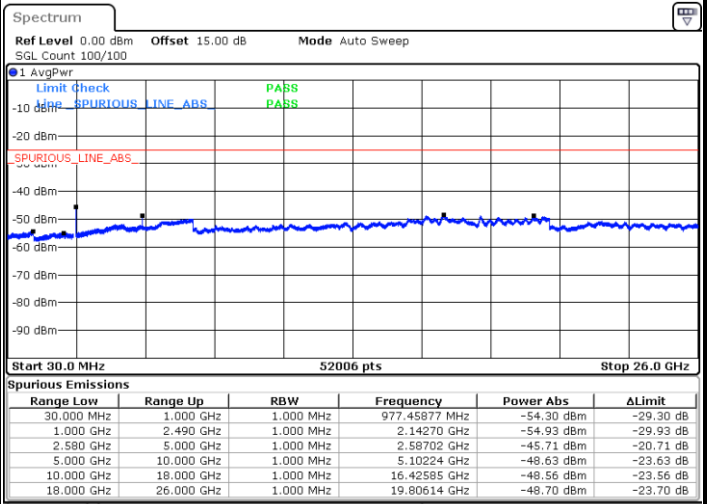

Date: 13.SEP.2018 22:30:41

Date: 13.SEP.2018 22:31:33

LTE Band7 / 15MHz

Highest Channel / QPSK

Date: 13.SEP.2018 22:37:39

Highest Channel / 16QAM

Date: 13.SEP.2018 22:38:31

LTE Band 7 / 20MHz

Lowest Channel / QPSK

Date: 13.SEP.2018 22:44:38

Lowest Channel / 16QAM

Date: 13.SEP.2018 22:45:30

LTE Band 7 / 20MHz

Middle Channel / QPSK

Middle Channel / 16QAM

Date: 13.SEP.2018 22:47:02

Date: 13.SEP.2018 22:47:55

Highest Channel / QPSK

Highest Channel / 16QAM

Date: 13.SEP.2018 22:54:00

Date: 13.SEP.2018 22:54:52

LTE Band 7 / 5MHz

Lowest Channel / 64QAM

Middle Channel / 64QAM