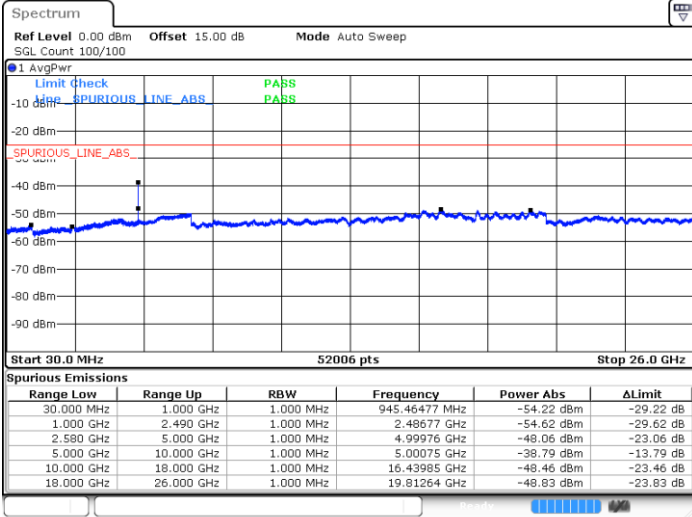

Lowest Channel / QPSK

Date: 13.SEP.2018 22:44:38

Lowest Channel / 16QAM

Date: 13.SEP.2018 22:45:30

LTE Band 7 / 20MHz

Middle Channel / QPSK

Middle Channel / 16QAM

Date: 13.SEP.2018 22:47:02

Date: 13.SEP.2018 22:47:55

Highest Channel / QPSK

Highest Channel / 16QAM

Date: 13.SEP.2018 22:54:00

Date: 13.SEP.2018 22:54:52

LTE Band 7 / 5MHz

Lowest Channel / 64QAM

Middle Channel / 64QAM

Date: 13.SEP.2018 23:33:12

Date: 13.SEP.2018 23:34:04

Highest Channel / 64QAM

Date: 13.SEP.2018 23:34:57

LTE Band 7 / 10MHz

Lowest Channel / 64QAM

Middle Channel / 64QAM

Date: 13.SEP.2018 23:35:49