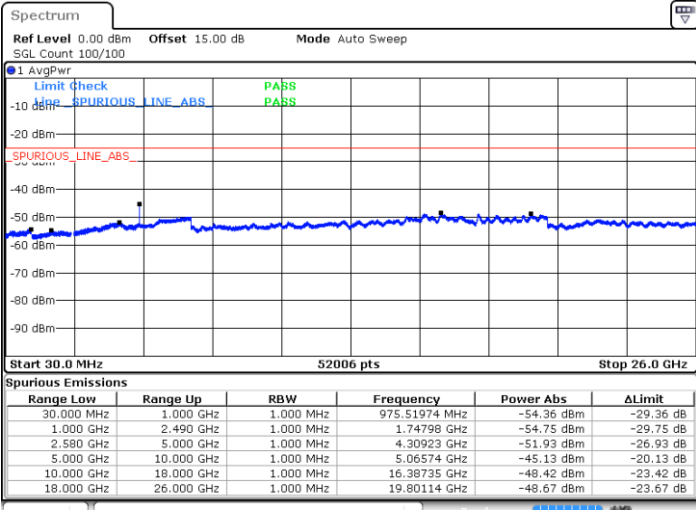

Middle Channel / 64QAM

Date: 11.SEP.2018 17:51:06

Date: 11.SEP.2018 17:52:19

Highest Channel / 64QAM

Date: 11.SEP.2018 17:56:48

LTE Band 7 / 5MHz

Lowest Channel / QPSK

Lowest Channel / 16QAM

Date: 13 SEP 2018 21:55:36

Date: 13 SEP 2018 21:56:29

Middle Channel / QPSK

Middle Channel / 16QAM

Date: 13 SEP 2018 21:58:01

Date: 13 SEP 2018 21:58:53

LTE Band 7 / 5MHz

Highest Channel / QPSK