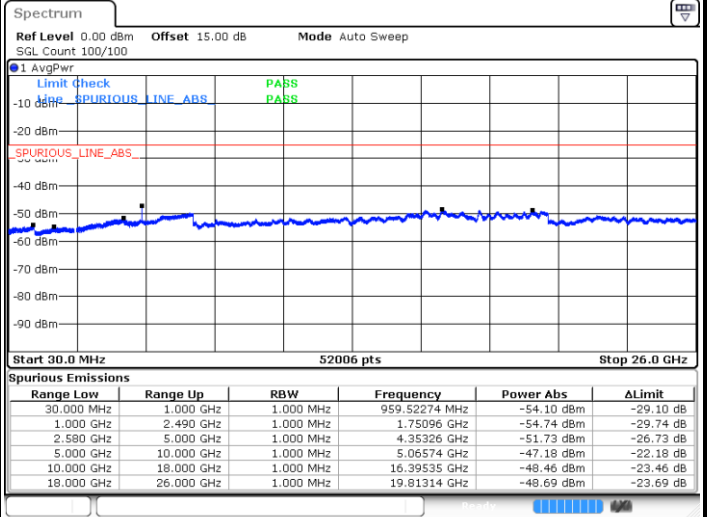

Lowest Channel / QPSK

Date: 13.SEP.2018 22:44:38

Lowest Channel / 16QAM

Date: 13.SEP.2018 22:45:30

LTE Band 7 / 20MHz

Middle Channel / QPSK

Middle Channel / 16QAM

Date: 13.SEP.2018 22:47:02

Date: 13.SEP.2018 22:47:55

Highest Channel / QPSK

Highest Channel / 16QAM

Date: 13.SEP.2018 22:54:00

Date: 13.SEP.2018 22:54:52

LTE Band 7 / 5MHz

Lowest Channel / 64QAM

Middle Channel / 64QAM

Date: 13.SEP.2018 23:33:12

Date: 13.SEP.2018 23:34:04

Highest Channel / 64QAM

Date: 13.SEP.2018 23:34:57

LTE Band 7 / 10MHz

Lowest Channel / 64QAM

Middle Channel / 64QAM

Date: 13.SEP.2018 23:35:49