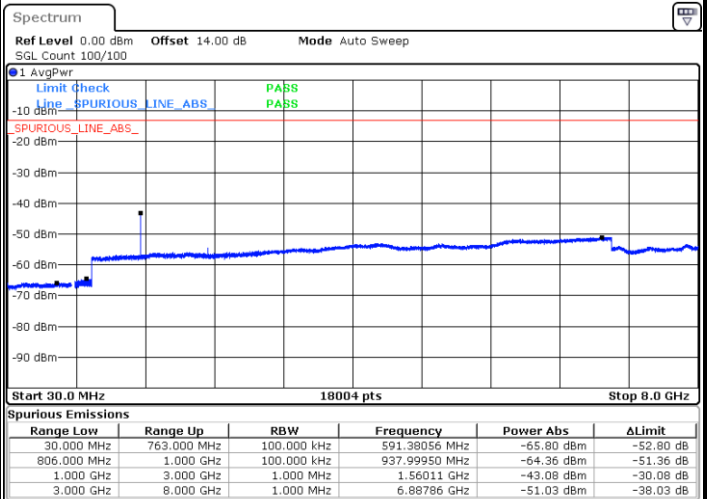

Lowest Channel / 64QAM

Middle Channel / 64QAM

Date: 12.SEP.2018 18:39:47

Date: 12.SEP.2018 18:41:00

Highest Channel / 64QAM

Date: 12.SEP.2018 18:44:28

LTE Band 13 / 5MHz

Lowest Channel / QPSK

Lowest Channel / 16QAM

Date: 14.SEP.2018 00:14:25

Date: 14.SEP.2018 00:15:18

Middle Channel / QPSK

Middle Channel / 16QAM

Date: 14.SEP.2018 00:16:50

Date: 14.SEP.2018 00:17:43

LTE Band 13 / 5MHz

Highest Channel / QPSK

Date: 14.SEP.2018 00:25:47

Highest Channel / 16QAM

Date: 14.SEP.2018 00:26:40

LTE Band 13 / 10MHz

Middle Channel / QPSK

Date: 14.SEP.2018 00:38:00

Middle Channel / 16QAM

Date: 14.SEP.2018 00:38:53

LTE Band 13 / 5MHz

Lowest Channel / 64QAM

Middle Channel / 64QAM

Date: 14.SEP.2018 01:15:35

Date: 14.SEP.2018 01:16:51

Highest Channel / 64QAM

Date: 14.SEP.2018 01:21:27