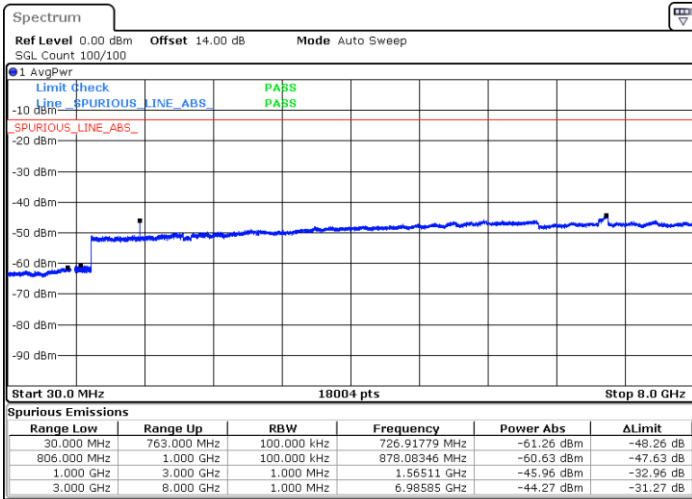

Highest Channel / QPSK

Date: 14.SEP.2018 00:25:47

Highest Channel / 16QAM

Date: 14.SEP.2018 00:26:40

LTE Band 13 / 10MHz

Middle Channel / QPSK

Date: 14.SEP.2018 00:38:00

Middle Channel / 16QAM

Date: 14.SEP.2018 00:38:53

LTE Band 13 / 5MHz

Lowest Channel / 64QAM

Middle Channel / 64QAM

Date: 14.SEP.2018 01:15:35

Date: 14.SEP.2018 01:16:51

Highest Channel / 64QAM

Date: 14.SEP.2018 01:21:27

LTE Band 13 / 10MHz

Middle Channel / 64QAM

Date: 14.SEP.2018 01:27:43