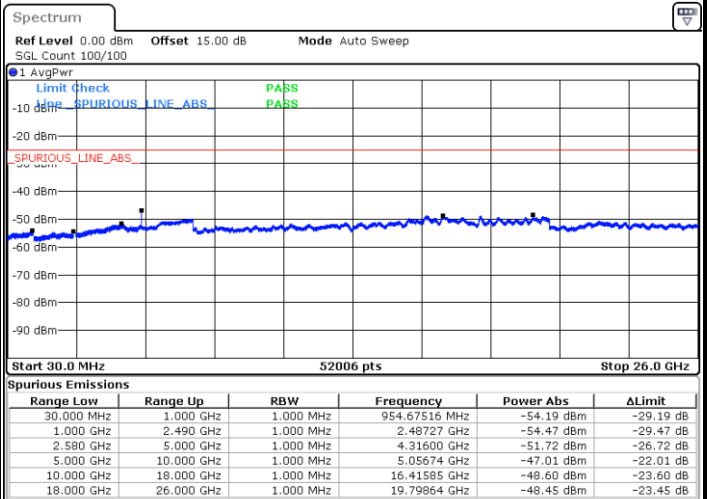

LTE Band 7 / 10MHz

Middle Channel / QPSK

Middle Channel / 16QAM

Date: 13.SEP.2018 22:14:20

Date: 13.SEP.2018 22:15:13

Highest Channel / QPSK

Highest Channel / 16QAM

Date: 13.SEP.2018 22:21:18

Date: 13.SEP.2018 22:22:10

LTE Band 7 / 15MHz

Lowest Channel / QPSK

Lowest Channel / 16QAM

Date: 13.SEP.2018 22:28:17

Date: 13.SEP.2018 22:29:09

Middle Channel / QPSK

Middle Channel / 16QAM

Date: 13.SEP.2018 22:30:41

Date: 13.SEP.2018 22:31:33

LTE Band7 / 15MHz

Highest Channel / QPSK

Date: 13.SEP.2018 22:37:39

Highest Channel / 16QAM

Date: 13.SEP.2018 22:38:31

LTE Band 7 / 20MHz