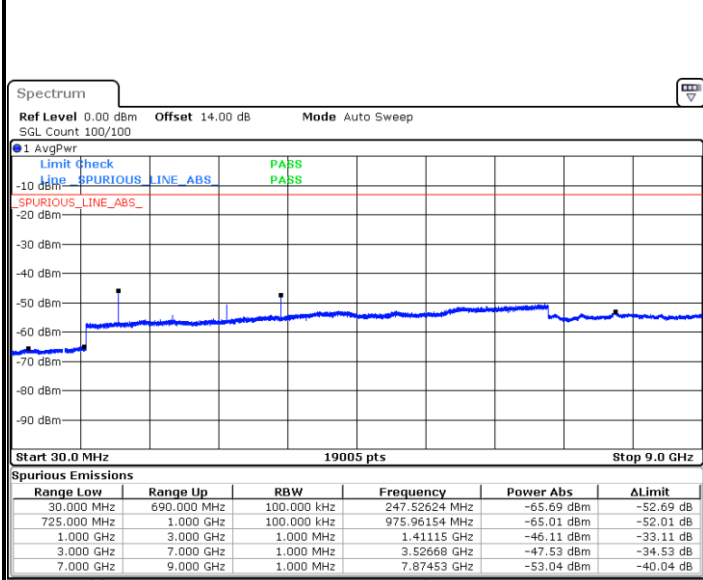

Lowest Channel / QPSK

Date: 12.SEP.2018 17:27:31

Lowest Channel / 16QAM

Date: 12.SEP.2018 17:28:24

LTE Band 12 / 3MHz

Middle Channel / QPSK

Middle Channel / 16QAM

Date: 12 SEP. 2018 17:29:57

Date: 12 SEP. 2018 17:30:50

Highest Channel / QPSK

Highest Channel / 16QAM

Date: 12 SEP. 2018 17:36:54

Date: 12 SEP. 2018 17:37:47

LTE Band 12 / 5MHz

Lowest Channel / QPSK

Date: 12 SEP. 2018 17:43:52

Lowest Channel / 16QAM

Date: 12 SEP. 2018 17:44:45

Middle Channel / QPSK

Date: 12 SEP. 2018 17:46:18

Middle Channel / 16QAM

Date: 12 SEP. 2018 17:47:11

LTE Band 12 / 5MHz

Highest Channel / QPSK

Highest Channel / 16QAM

Date: 12 SEP 2018 17:53:15

Date: 12 SEP 2018 17:54:08

LTE Band 12 / 10MHz

Lowest Channel / QPSK

Lowest Channel / 16QAM

Date: 12 SEP 2018 18:00:12

Date: 12 SEP 2018 18:01:06