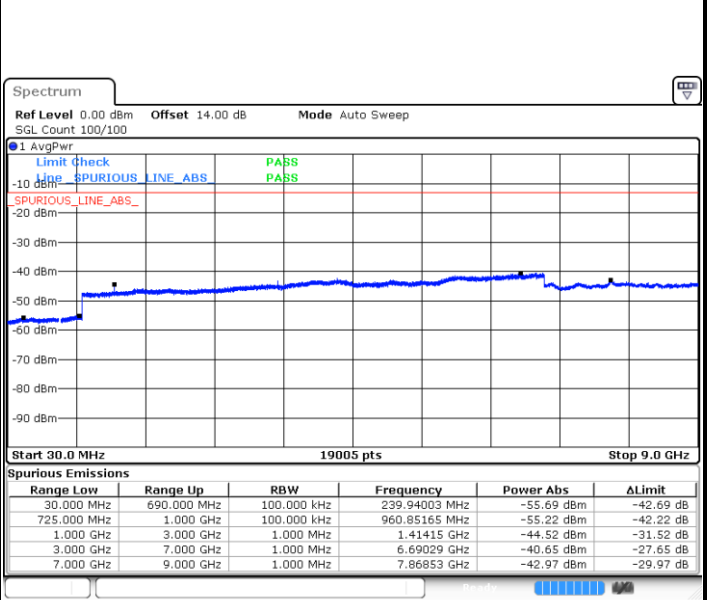

Highest Channel / 64QAM

Date: 13.SEP.2018 23:40:12

LTE Band 7 / 20MHz

Lowest Channel / 64QAM

Middle Channel / 64QAM

Date: 13.SEP.2018 23:41:05

Date: 13.SEP.2018 23:41:57

Highest Channel / 64QAM

Date: 13.SEP.2018 23:42:50

LTE Band 12 / 1.4MHz

Lowest Channel / QPSK

Date: 12 SEP. 2018 17:11:11

Lowest Channel / 16QAM

Date: 12 SEP. 2018 17:12:04

Middle Channel / QPSK

Date: 12 SEP. 2018 17:13:36

Middle Channel / 16QAM

Date: 12 SEP. 2018 17:14:30

LTE Band 12 / 1.4MHz

Highest Channel / QPSK

Date: 12.SEP.2018 17:20:34

Highest Channel / 16QAM

Date: 12.SEP.2018 17:21:27

LTE Band 12 / 3MHz