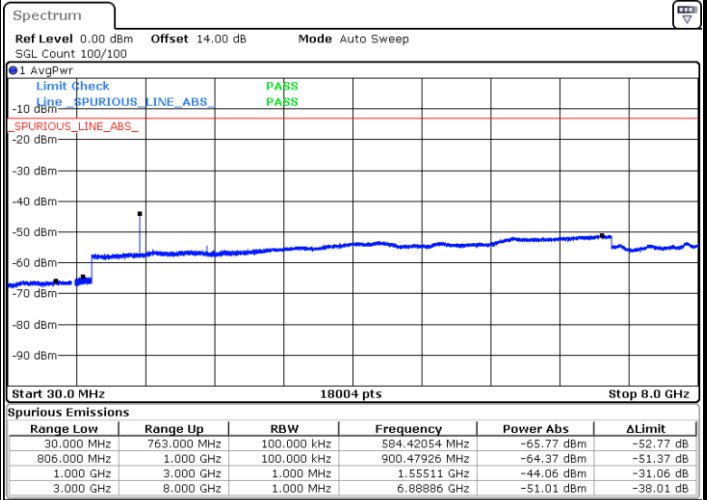

LTE Band 12 / 3MHz

Lowest Channel / 64QAM

Middle Channel / 64QAM

Date: 12.SEP.2018 18:31:37

Date: 12.SEP.2018 18:32:49

Highest Channel / 64QAM

Date: 12.SEP.2018 18:36:18

LTE Band 12 / 5MHz

Lowest Channel / 64QAM

Middle Channel / 64QAM

Date: 12.SEP.2018 18:39:47

Date: 12.SEP.2018 18:41:00

Highest Channel / 64QAM

Date: 12.SEP.2018 18:44:28

LTE Band 13 / 5MHz

Lowest Channel / QPSK

Lowest Channel / 16QAM

Date: 14.SEP.2018 00:14:25

Date: 14.SEP.2018 00:15:18

Middle Channel / QPSK

Middle Channel / 16QAM

Date: 14.SEP.2018 00:16:50

Date: 14.SEP.2018 00:17:43

LTE Band 13 / 5MHz

Highest Channel / QPSK

Date: 14.SEP.2018 00:25:47

Highest Channel / 16QAM

Date: 14.SEP.2018 00:26:40

LTE Band 13 / 10MHz

Middle Channel / QPSK

Date: 14.SEP.2018 00:38:00

Middle Channel / 16QAM