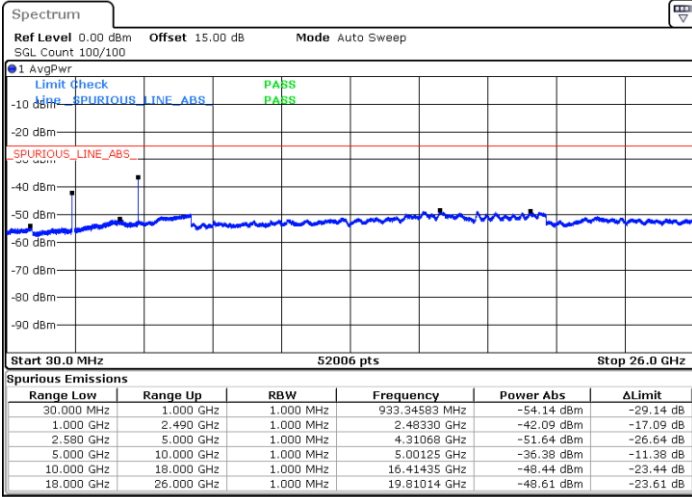

Date: 13.SEP.2018 22:47:55

Highest Channel / QPSK

Highest Channel / 16QAM

Date: 13.SEP.2018 22:54:00

Date: 13.SEP.2018 22:54:52

LTE Band 7 / 5MHz

Lowest Channel / 64QAM

Middle Channel / 64QAM

Date: 13.SEP.2018 23:33:12

Date: 13.SEP.2018 23:34:04

Highest Channel / 64QAM

Date: 13.SEP.2018 23:34:57

LTE Band 7 / 10MHz

Lowest Channel / 64QAM

Middle Channel / 64QAM

Date: 13.SEP.2018 23:35:49

Date: 13.SEP.2018 23:36:42

Highest Channel / 64QAM

Date: 13.SEP.2018 23:37:34

LTE Band 7 / 15MHz

Lowest Channel / 64QAM

Middle Channel / 64QAM

Date: 13.SEP.2018 23:38:27

Date: 13.SEP.2018 23:39:20