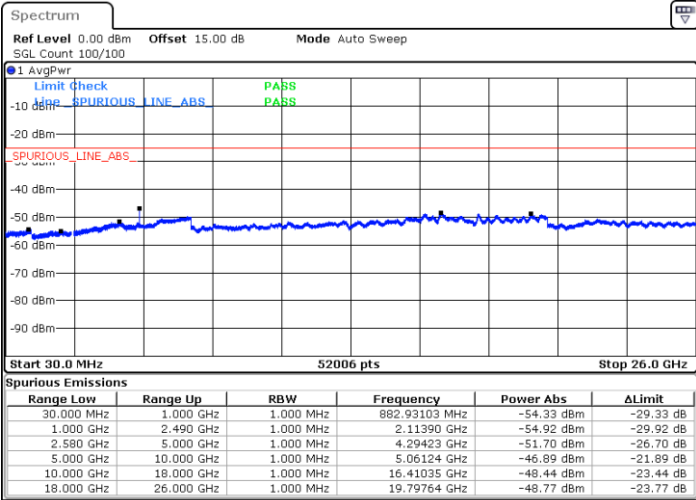

Date: 13 SEP 2018 21:55:36

Date: 13 SEP 2018 21:56:29

Middle Channel / QPSK

Middle Channel / 16QAM

Date: 13 SEP 2018 21:58:01

Date: 13 SEP 2018 21:58:53

LTE Band 7 / 5MHz

Highest Channel / QPSK

Date: 13.SEP.2018 22:04:58

Highest Channel / 16QAM

Date: 13.SEP.2018 22:05:51

LTE Band 7 / 10MHz

Lowest Channel / QPSK

Date: 13.SEP.2018 22:11:56

Lowest Channel / 16QAM

Date: 13.SEP.2018 22:12:48

LTE Band 7 / 10MHz

Middle Channel / QPSK

Middle Channel / 16QAM

Date: 13.SEP.2018 22:14:20

Date: 13.SEP.2018 22:15:13

Highest Channel / QPSK

Highest Channel / 16QAM

Date: 13.SEP.2018 22:21:18

Date: 13.SEP.2018 22:22:10

LTE Band 7 / 15MHz

Lowest Channel / QPSK

Lowest Channel / 16QAM

Date: 13.SEP.2018 22:28:17

Date: 13.SEP.2018 22:29:09

Middle Channel / QPSK

Middle Channel / 16QAM