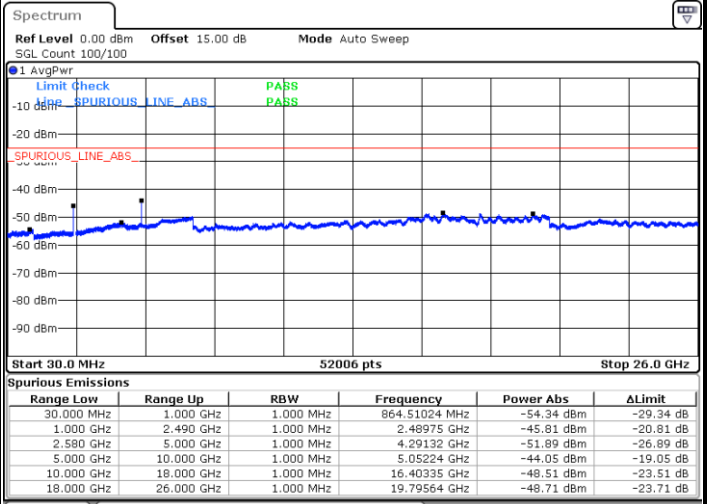

Date: 13.SEP.2018 22:30:41

Date: 13.SEP.2018 22:31:33

LTE Band7 / 15MHz

Highest Channel / QPSK

Date: 13.SEP.2018 22:37:39

Highest Channel / 16QAM

Date: 13.SEP.2018 22:38:31

LTE Band 7 / 20MHz

Lowest Channel / QPSK

Date: 13.SEP.2018 22:44:38

Lowest Channel / 16QAM

Date: 13.SEP.2018 22:45:30

LTE Band 7 / 20MHz

Middle Channel / QPSK

Middle Channel / 16QAM

Date: 13.SEP.2018 22:47:02

Date: 13.SEP.2018 22:47:55

Highest Channel / QPSK

Highest Channel / 16QAM

Date: 13.SEP.2018 22:54:00

Date: 13.SEP.2018 22:54:52

LTE Band 7 / 5MHz

Lowest Channel / 64QAM

Middle Channel / 64QAM

Date: 13.SEP.2018 23:33:12

Date: 13.SEP.2018 23:34:04

Highest Channel / 64QAM

Date: 13.SEP.2018 23:34:57

LTE Band 7 / 10MHz

Lowest Channel / 64QAM

Middle Channel / 64QAM

Date: 13.SEP.2018 23:35:49