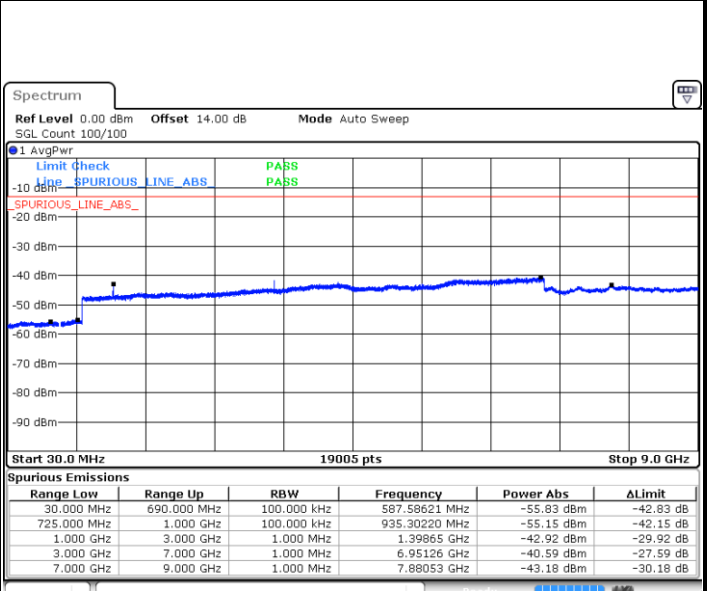

Highest Channel / 64QAM

Date: 13.SEP.2018 23:40:12

LTE Band 7 / 20MHz

Lowest Channel / 64QAM

Middle Channel / 64QAM

Date: 13.SEP.2018 23:41:05

Date: 13.SEP.2018 23:41:57

Highest Channel / 64QAM

Date: 13.SEP.2018 23:42:50

LTE Band 12 / 1.4MHz

Lowest Channel / QPSK

Date: 12 SEP. 2018 17:11:11

Lowest Channel / 16QAM

Date: 12 SEP. 2018 17:12:04

Middle Channel / QPSK

Date: 12 SEP. 2018 17:13:36

Middle Channel / 16QAM

Date: 12 SEP. 2018 17:14:30

LTE Band 12 / 1.4MHz

Highest Channel / QPSK

Date: 12.SEP.2018 17:20:34

Highest Channel / 16QAM

Date: 12.SEP.2018 17:21:27

LTE Band 12 / 3MHz