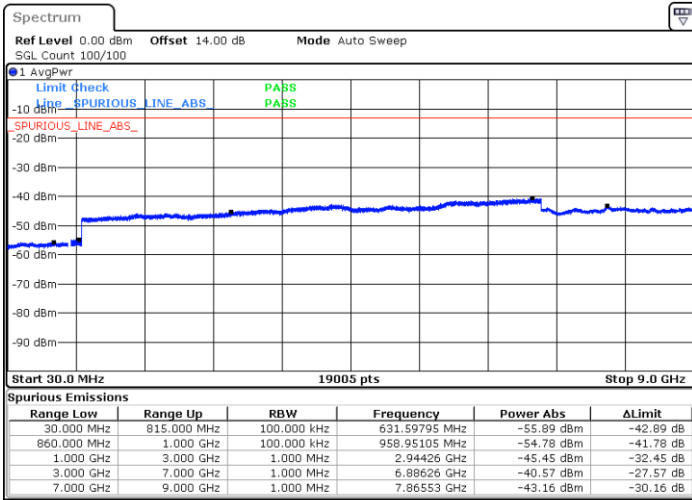

LTE Band 5 / 10MHz

Middle Channel / QPSK

Middle Channel / 16QAM

Date: 11.SEP.2018 16:55:14

Date: 11.SEP.2018 16:56:08

Highest Channel / QPSK

Highest Channel / 16QAM

Date: 11.SEP.2018 17:04:12

Date: 11.SEP.2018 17:05:05

LTE Band 5 / 1.4MHz

Lowest Channel / 64QAM

Middle Channel / 64QAM

Date: 11.SEP.2018 17:20:35

Date: 11.SEP.2018 17:21:48

Highest Channel / 64QAM

Date: 11.SEP.2018 17:26:17