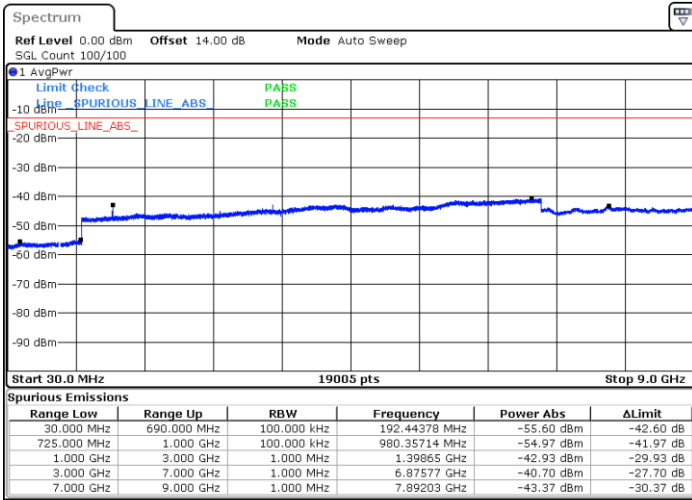

LTE Band 12 / 10MHz

Middle Channel / QPSK

Middle Channel / 16QAM

Date: 12 SEP. 2018 18:02:38

Date: 12 SEP. 2018 18:03:31

Highest Channel / QPSK

Highest Channel / 16QAM

Date: 12 SEP. 2018 18:09:36

Date: 12 SEP. 2018 18:10:29

LTE Band 12 / 1.4MHz

Lowest Channel / 64QAM

Date: 12.SEP.2018 18:23:26

Middle Channel / 64QAM

Date: 12.SEP.2018 18:24:39

Highest Channel / 64QAM

Date: 12.SEP.2018 18:28:08

LTE Band 12 / 3MHz

Lowest Channel / 64QAM

Middle Channel / 64QAM

Date: 12.SEP.2018 18:31:37

Date: 12.SEP.2018 18:32:49

Highest Channel / 64QAM

Date: 12.SEP.2018 18:36:18

LTE Band 12 / 5MHz

Lowest Channel / 64QAM

Middle Channel / 64QAM

Date: 12.SEP.2018 18:39:47

Date: 12.SEP.2018 18:41:00

Highest Channel / 64QAM

Date: 12.SEP.2018 18:44:28

LTE Band 13 / 5MHz

Lowest Channel / QPSK