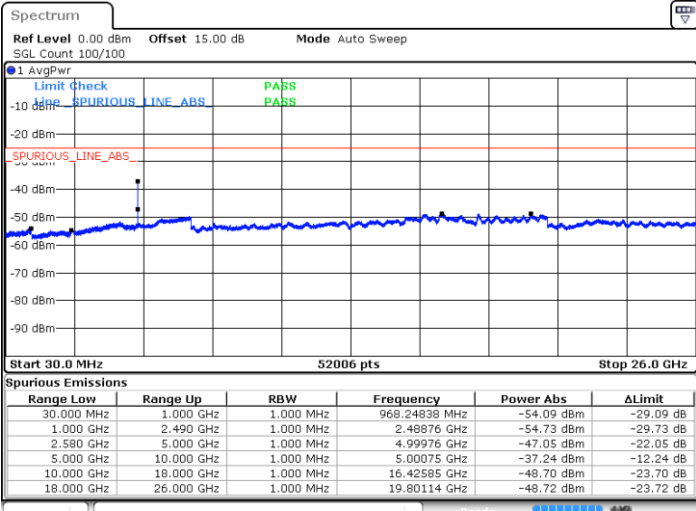

Middle Channel / 64QAM

Date: 11.SEP.2018 17:51:06

Date: 11.SEP.2018 17:52:19

Highest Channel / 64QAM

Date: 11.SEP.2018 17:56:48

LTE Band 7 / 5MHz

Lowest Channel / QPSK

Lowest Channel / 16QAM

Date: 13 SEP 2018 21:55:36

Date: 13 SEP 2018 21:56:29

Middle Channel / QPSK

Middle Channel / 16QAM

Date: 13 SEP 2018 21:58:01

Date: 13 SEP 2018 21:58:53

LTE Band 7 / 5MHz

Highest Channel / QPSK