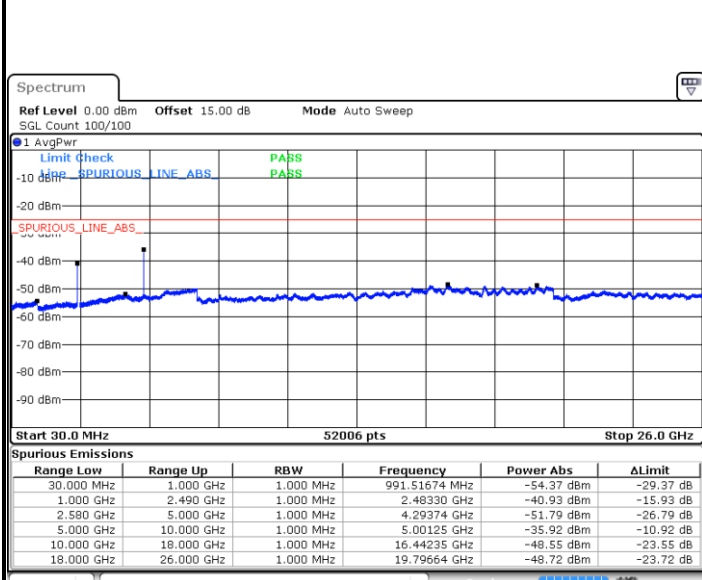

Date: 13 SEP 2018 21:55:36

Date: 13 SEP 2018 21:56:29

Middle Channel / QPSK

Middle Channel / 16QAM

Date: 13 SEP 2018 21:58:01

Date: 13 SEP 2018 21:58:53

LTE Band 7 / 5MHz

Highest Channel / QPSK

Date: 13.SEP.2018 22:04:58

Highest Channel / 16QAM

Date: 13.SEP.2018 22:05:51

LTE Band 7 / 10MHz

Lowest Channel / QPSK

Date: 13.SEP.2018 22:11:56

Lowest Channel / 16QAM

Date: 13.SEP.2018 22:12:48

LTE Band 7 / 10MHz

Middle Channel / QPSK

Middle Channel / 16QAM

Date: 13.SEP.2018 22:14:20

Date: 13.SEP.2018 22:15:13

Highest Channel / QPSK

Highest Channel / 16QAM

Date: 13.SEP.2018 22:21:18