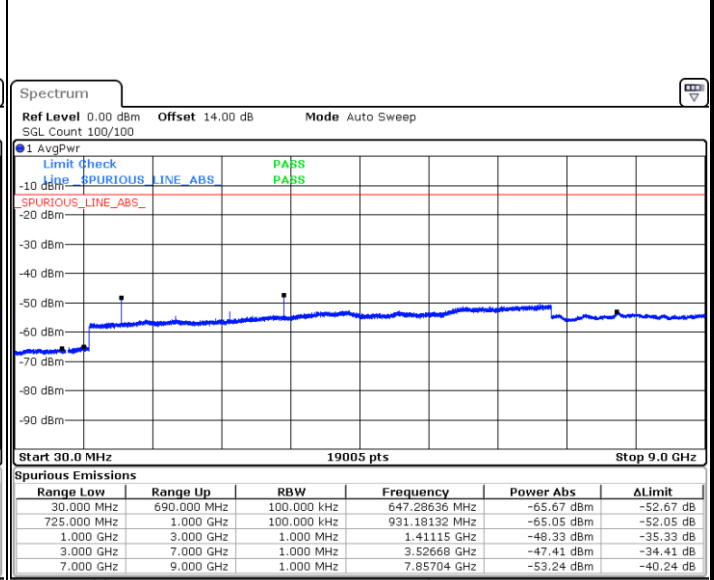

Date: 12 SEP. 2018 17:30:50

Highest Channel / QPSK

Highest Channel / 16QAM

Date: 12 SEP. 2018 17:36:54

Date: 12 SEP. 2018 17:37:47

LTE Band 12 / 5MHz

Lowest Channel / QPSK

Date: 12 SEP. 2018 17:43:52

Lowest Channel / 16QAM

Date: 12 SEP. 2018 17:44:45

Middle Channel / QPSK

Date: 12 SEP. 2018 17:46:18

Middle Channel / 16QAM

Date: 12 SEP. 2018 17:47:11

LTE Band 12 / 5MHz

Highest Channel / QPSK

Highest Channel / 16QAM

Date: 12 SEP 2018 17:53:15

Date: 12 SEP 2018 17:54:08

LTE Band 12 / 10MHz

Lowest Channel / QPSK

Lowest Channel / 16QAM

Date: 12 SEP 2018 18:00:12

Date: 12 SEP 2018 18:01:06

LTE Band 12 / 10MHz

Middle Channel / QPSK

Middle Channel / 16QAM

Date: 12 SEP. 2018 18:02:38

Date: 12 SEP. 2018 18:03:31

Highest Channel / QPSK

Highest Channel / 16QAM

Date: 12 SEP. 2018 18:09:36