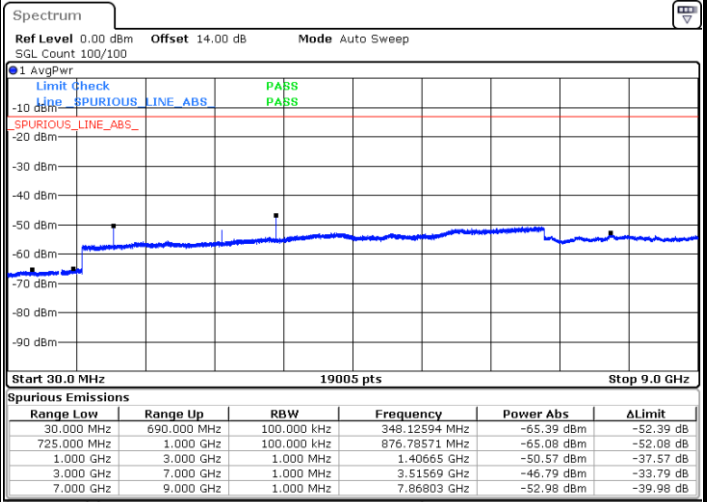

Lowest Channel / 16QAM

Date: 12 SEP. 2018 17:44:45

Middle Channel / QPSK

Date: 12 SEP. 2018 17:46:18

Middle Channel / 16QAM

Date: 12 SEP. 2018 17:47:11

LTE Band 12 / 5MHz

Highest Channel / QPSK

Highest Channel / 16QAM

Date: 12 SEP 2018 17:53:15

Date: 12 SEP 2018 17:54:08

LTE Band 12 / 10MHz

Lowest Channel / QPSK

Lowest Channel / 16QAM

Date: 12 SEP 2018 18:00:12

Date: 12 SEP 2018 18:01:06

LTE Band 12 / 10MHz

Middle Channel / QPSK

Middle Channel / 16QAM

Date: 12 SEP. 2018 18:02:38

Date: 12 SEP. 2018 18:03:31

Highest Channel / QPSK

Highest Channel / 16QAM

Date: 12 SEP. 2018 18:09:36

Date: 12 SEP. 2018 18:10:29

LTE Band 12 / 1.4MHz

Lowest Channel / 64QAM

Date: 12.SEP.2018 18:23:26

Middle Channel / 64QAM

Date: 12.SEP.2018 18:24:39

Highest Channel / 64QAM

Date: 12.SEP.2018 18:28:08