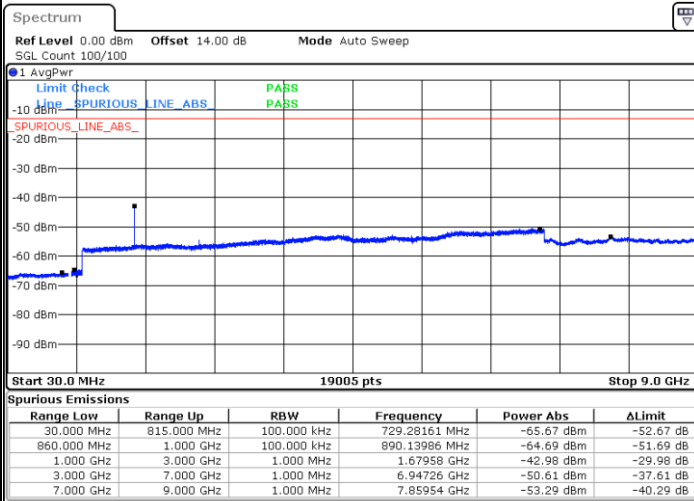

LTE Band 5 / 10MHz

Middle Channel / QPSK

Middle Channel / 16QAM

Date: 11.SEP.2018 16:55:14

Date: 11.SEP.2018 16:56:08

Highest Channel / QPSK

Highest Channel / 16QAM

Date: 11.SEP.2018 17:04:12

Date: 11.SEP.2018 17:05:05

LTE Band 5 / 1.4MHz

Lowest Channel / 64QAM

Middle Channel / 64QAM

Date: 11.SEP.2018 17:20:35

Date: 11.SEP.2018 17:21:48

Highest Channel / 64QAM

Date: 11.SEP.2018 17:26:17