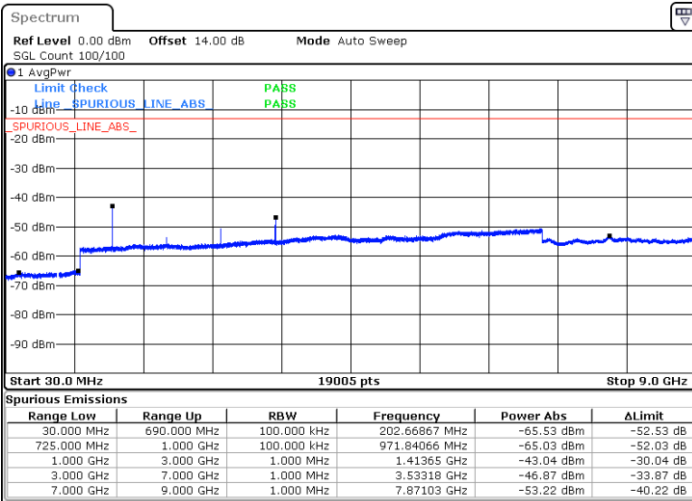

Highest Channel / 16QAM

Date: 12 SEP 2018 17:53:15

Date: 12 SEP 2018 17:54:08

LTE Band 12 / 10MHz

Lowest Channel / QPSK

Lowest Channel / 16QAM

Date: 12 SEP 2018 18:00:12

Date: 12 SEP 2018 18:01:06

LTE Band 12 / 10MHz

Middle Channel / QPSK

Middle Channel / 16QAM

Date: 12 SEP. 2018 18:02:38

Date: 12 SEP. 2018 18:03:31

Highest Channel / QPSK

Highest Channel / 16QAM

Date: 12 SEP. 2018 18:09:36

Date: 12 SEP. 2018 18:10:29

LTE Band 12 / 1.4MHz

Lowest Channel / 64QAM

Date: 12.SEP.2018 18:23:26

Middle Channel / 64QAM

Date: 12.SEP.2018 18:24:39

Highest Channel / 64QAM

Date: 12.SEP.2018 18:28:08

LTE Band 12 / 3MHz

Lowest Channel / 64QAM

Middle Channel / 64QAM

Date: 12.SEP.2018 18:31:37

Date: 12.SEP.2018 18:32:49

Highest Channel / 64QAM

Date: 12.SEP.2018 18:36:18

LTE Band 12 / 5MHz