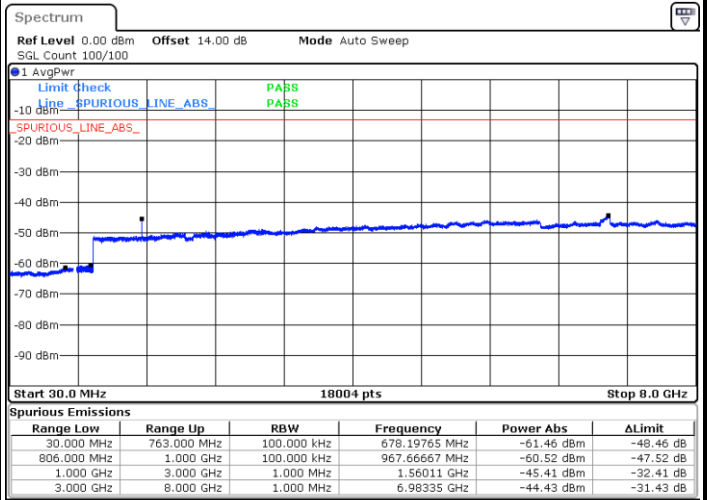

Highest Channel / QPSK

Date: 14.SEP.2018 00:25:47

Highest Channel / 16QAM

Date: 14.SEP.2018 00:26:40

LTE Band 13 / 10MHz

Middle Channel / QPSK

Date: 14.SEP.2018 00:38:00

Middle Channel / 16QAM

Date: 14.SEP.2018 00:38:53

LTE Band 13 / 5MHz

Lowest Channel / 64QAM

Middle Channel / 64QAM

Date: 14.SEP.2018 01:15:35

Date: 14.SEP.2018 01:16:51

Highest Channel / 64QAM

Date: 14.SEP.2018 01:21:27

LTE Band 13 / 10MHz

Middle Channel / 64QAM

Date: 14.SEP.2018 01:27:43