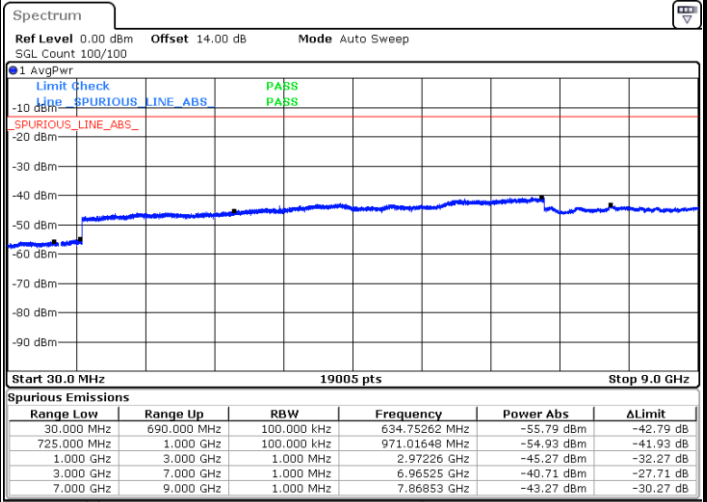

Middle Channel / 16QAM

Date: 12 SEP. 2018 17:14:30

LTE Band 12 / 1.4MHz

Highest Channel / QPSK

Date: 12.SEP.2018 17:20:34

Highest Channel / 16QAM

Date: 12.SEP.2018 17:21:27

LTE Band 12 / 3MHz

Lowest Channel / QPSK

Date: 12.SEP.2018 17:27:31

Lowest Channel / 16QAM

Date: 12.SEP.2018 17:28:24

LTE Band 12 / 3MHz

Middle Channel / QPSK

Middle Channel / 16QAM

Date: 12 SEP. 2018 17:29:57

Date: 12 SEP. 2018 17:30:50

Highest Channel / QPSK

Highest Channel / 16QAM

Date: 12 SEP. 2018 17:36:54

Date: 12 SEP. 2018 17:37:47

LTE Band 12 / 5MHz

Lowest Channel / QPSK

Date: 12 SEP. 2018 17:43:52