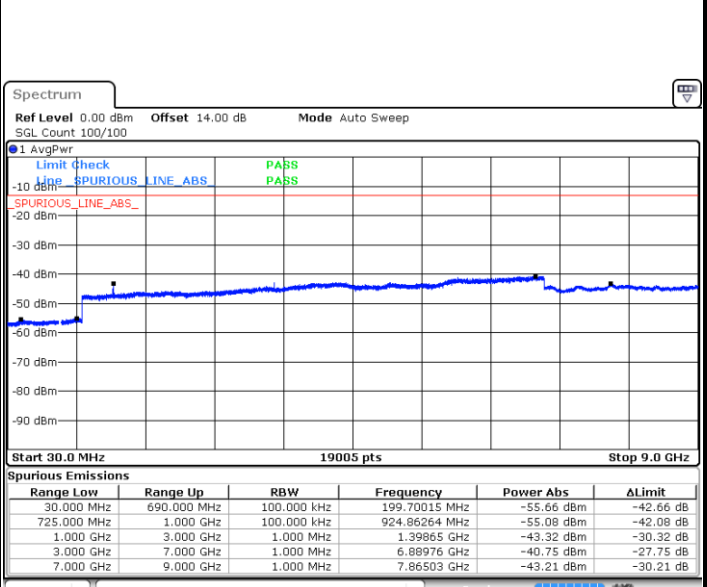

Date: 13.SEP.2018 23:42:50

LTE Band 12 / 1.4MHz

Lowest Channel / QPSK

Date: 12 SEP. 2018 17:11:11

Lowest Channel / 16QAM

Date: 12 SEP. 2018 17:12:04

Middle Channel / QPSK

Date: 12 SEP. 2018 17:13:36

Middle Channel / 16QAM

Date: 12 SEP. 2018 17:14:30

LTE Band 12 / 1.4MHz

Highest Channel / QPSK

Date: 12.SEP.2018 17:20:34

Highest Channel / 16QAM

Date: 12.SEP.2018 17:21:27

LTE Band 12 / 3MHz

Lowest Channel / QPSK

Date: 12.SEP.2018 17:27:31

Lowest Channel / 16QAM

Date: 12.SEP.2018 17:28:24

LTE Band 12 / 3MHz

Middle Channel / QPSK

Middle Channel / 16QAM

Date: 12 SEP. 2018 17:29:57

Date: 12 SEP. 2018 17:30:50

Highest Channel / QPSK

Highest Channel / 16QAM

Date: 12 SEP. 2018 17:36:54

Date: 12 SEP. 2018 17:37:47

LTE Band 12 / 5MHz

Lowest Channel / QPSK

Date: 12 SEP. 2018 17:43:52