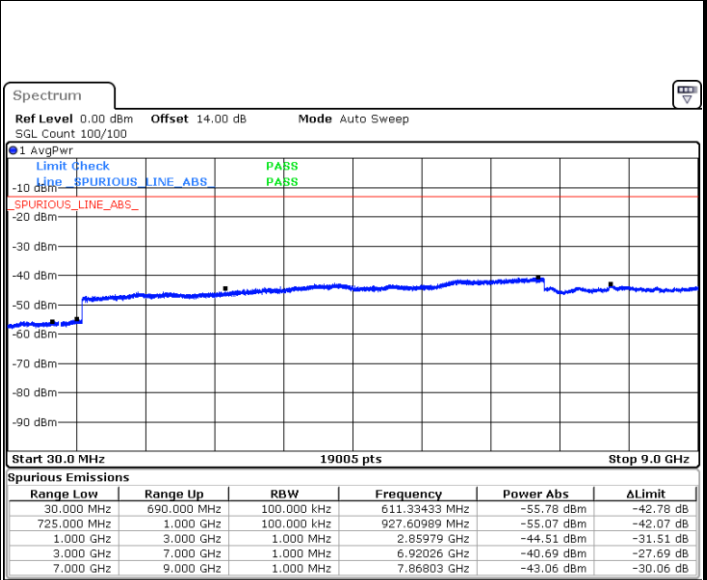

Date: 13.SEP.2018 23:42:50

LTE Band 12 / 1.4MHz

Lowest Channel / QPSK

Date: 12 SEP. 2018 17:11:11

Lowest Channel / 16QAM

Date: 12 SEP. 2018 17:12:04

Middle Channel / QPSK

Date: 12 SEP. 2018 17:13:36

Middle Channel / 16QAM

Date: 12 SEP. 2018 17:14:30

LTE Band 12 / 1.4MHz

Highest Channel / QPSK

Date: 12.SEP.2018 17:20:34

Highest Channel / 16QAM

Date: 12.SEP.2018 17:21:27

LTE Band 12 / 3MHz

Lowest Channel / QPSK

Date: 12.SEP.2018 17:27:31

Lowest Channel / 16QAM

Date: 12.SEP.2018 17:28:24

LTE Band 12 / 3MHz

Middle Channel / QPSK

Middle Channel / 16QAM

Date: 12 SEP. 2018 17:29:57

Date: 12 SEP. 2018 17:30:50

Highest Channel / QPSK

Highest Channel / 16QAM

Date: 12 SEP. 2018 17:36:54

Date: 12 SEP. 2018 17:37:47

LTE Band 12 / 5MHz

Lowest Channel / QPSK

Date: 12 SEP. 2018 17:43:52