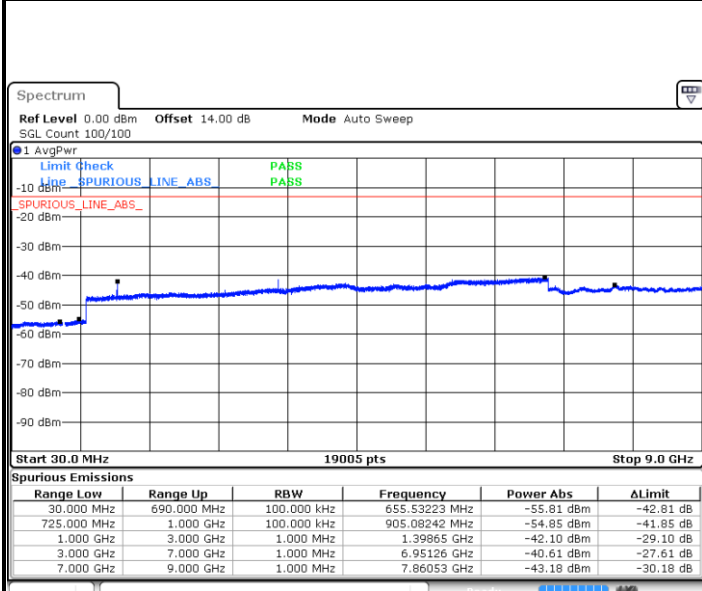

Date: 13.SEP.2018 23:36:42

Highest Channel / 64QAM

Date: 13.SEP.2018 23:37:34

LTE Band 7 / 15MHz

Lowest Channel / 64QAM

Middle Channel / 64QAM

Date: 13.SEP.2018 23:38:27

Date: 13.SEP.2018 23:39:20

Highest Channel / 64QAM

Date: 13.SEP.2018 23:40:12

LTE Band 7 / 20MHz

Lowest Channel / 64QAM

Middle Channel / 64QAM

Date: 13.SEP.2018 23:41:05

Date: 13.SEP.2018 23:41:57

Highest Channel / 64QAM

Date: 13.SEP.2018 23:42:50

LTE Band 12 / 1.4MHz

Lowest Channel / QPSK

Date: 12 SEP. 2018 17:11:11

Lowest Channel / 16QAM

Date: 12 SEP. 2018 17:12:04

Middle Channel / QPSK

Date: 12 SEP. 2018 17:13:36

Middle Channel / 16QAM

Date: 12 SEP. 2018 17:14:30

LTE Band 12 / 1.4MHz

Highest Channel / QPSK

Date: 12.SEP.2018 17:20:34

Highest Channel / 16QAM

Date: 12.SEP.2018 17:21:27

LTE Band 12 / 3MHz