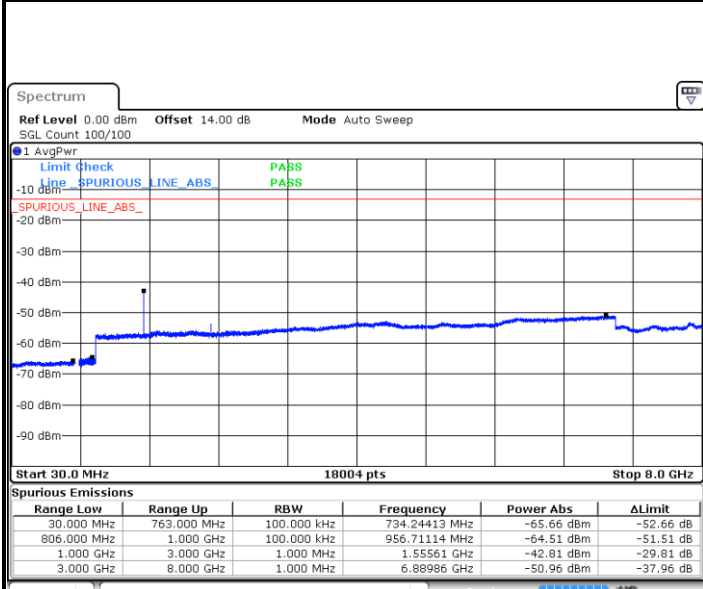

Lowest Channel / 16QAM

Date: 14.SEP.2018 00:14:25

Date: 14.SEP.2018 00:15:18

Middle Channel / QPSK

Middle Channel / 16QAM

Date: 14.SEP.2018 00:16:50

Date: 14.SEP.2018 00:17:43

LTE Band 13 / 5MHz

Highest Channel / QPSK

Date: 14.SEP.2018 00:25:47

Highest Channel / 16QAM

Date: 14.SEP.2018 00:26:40

LTE Band 13 / 10MHz

Middle Channel / QPSK

Date: 14.SEP.2018 00:38:00

Middle Channel / 16QAM

Date: 14.SEP.2018 00:38:53

LTE Band 13 / 5MHz

Lowest Channel / 64QAM

Middle Channel / 64QAM

Date: 14.SEP.2018 01:15:35

Date: 14.SEP.2018 01:16:51

Highest Channel / 64QAM

Date: 14.SEP.2018 01:21:27

LTE Band 13 / 10MHz

Middle Channel / 64QAM

Date: 14.SEP.2018 01:27:43