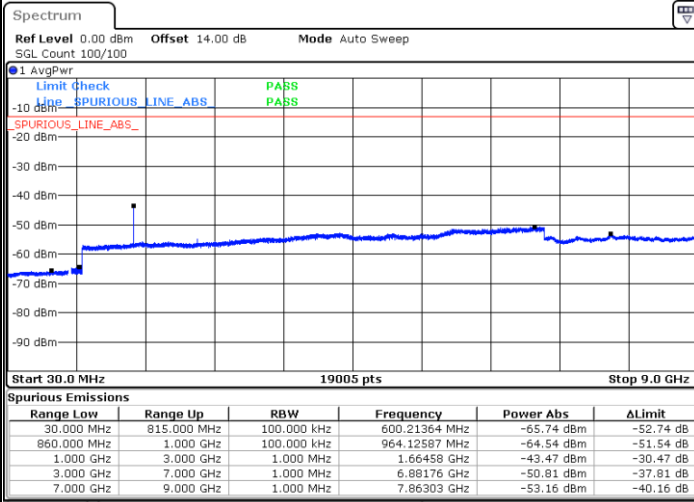

LTE Band 5 / 10MHz

Middle Channel / QPSK

Middle Channel / 16QAM

Date: 11.SEP.2018 16:55:14

Date: 11.SEP.2018 16:56:08

Highest Channel / QPSK

Highest Channel / 16QAM

Date: 11.SEP.2018 17:04:12

Date: 11.SEP.2018 17:05:05

LTE Band 5 / 1.4MHz

Lowest Channel / 64QAM

Middle Channel / 64QAM

Date: 11.SEP.2018 17:20:35

Date: 11.SEP.2018 17:21:48

Highest Channel / 64QAM

Date: 11.SEP.2018 17:26:17