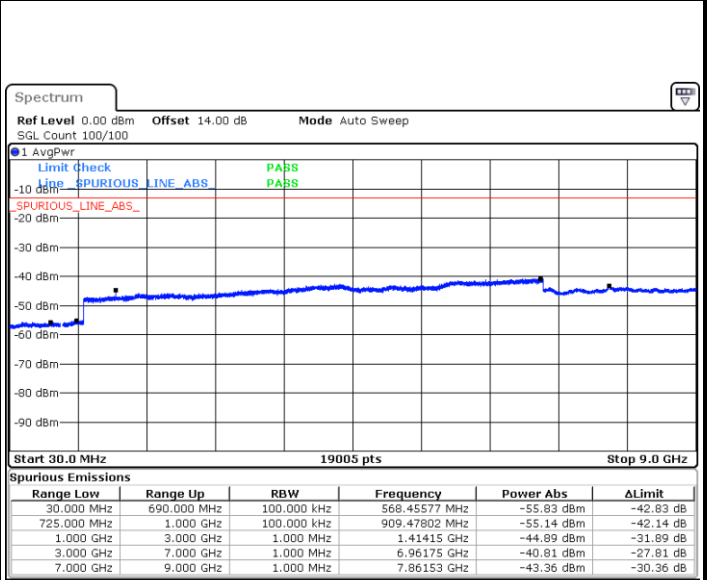

LTE Band 12 / 10MHz

Middle Channel / QPSK

Middle Channel / 16QAM

Date: 12 SEP. 2018 18:02:38

Date: 12 SEP. 2018 18:03:31

Highest Channel / QPSK

Highest Channel / 16QAM

Date: 12 SEP. 2018 18:09:36

Date: 12 SEP. 2018 18:10:29

LTE Band 12 / 1.4MHz

Lowest Channel / 64QAM

Date: 12.SEP.2018 18:23:26

Middle Channel / 64QAM

Date: 12.SEP.2018 18:24:39

Highest Channel / 64QAM

Date: 12.SEP.2018 18:28:08

LTE Band 12 / 3MHz

Lowest Channel / 64QAM

Middle Channel / 64QAM

Date: 12.SEP.2018 18:31:37

Date: 12.SEP.2018 18:32:49

Highest Channel / 64QAM

Date: 12.SEP.2018 18:36:18

LTE Band 12 / 5MHz

Lowest Channel / 64QAM

Middle Channel / 64QAM

Date: 12.SEP.2018 18:39:47

Date: 12.SEP.2018 18:41:00

Highest Channel / 64QAM

Date: 12.SEP.2018 18:44:28

LTE Band 13 / 5MHz

Lowest Channel / QPSK