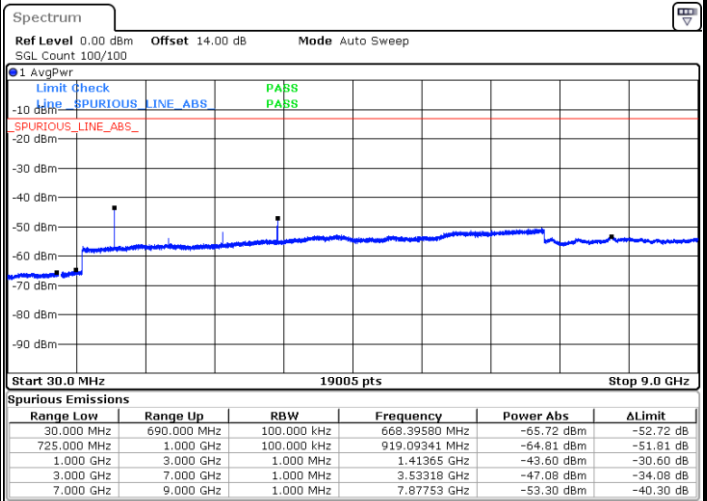

Highest Channel / 16QAM

Date: 12 SEP 2018 17:53:15

Date: 12 SEP 2018 17:54:08

LTE Band 12 / 10MHz

Lowest Channel / QPSK

Lowest Channel / 16QAM

Date: 12 SEP 2018 18:00:12

Date: 12 SEP 2018 18:01:06

LTE Band 12 / 10MHz

Middle Channel / QPSK

Middle Channel / 16QAM

Date: 12 SEP. 2018 18:02:38

Date: 12 SEP. 2018 18:03:31

Highest Channel / QPSK

Highest Channel / 16QAM

Date: 12 SEP. 2018 18:09:36

Date: 12 SEP. 2018 18:10:29

LTE Band 12 / 1.4MHz

Lowest Channel / 64QAM

Date: 12.SEP.2018 18:23:26

Middle Channel / 64QAM

Date: 12.SEP.2018 18:24:39

Highest Channel / 64QAM

Date: 12.SEP.2018 18:28:08

LTE Band 12 / 3MHz

Lowest Channel / 64QAM

Middle Channel / 64QAM

Date: 12.SEP.2018 18:31:37

Date: 12.SEP.2018 18:32:49

Highest Channel / 64QAM

Date: 12.SEP.2018 18:36:18

LTE Band 12 / 5MHz