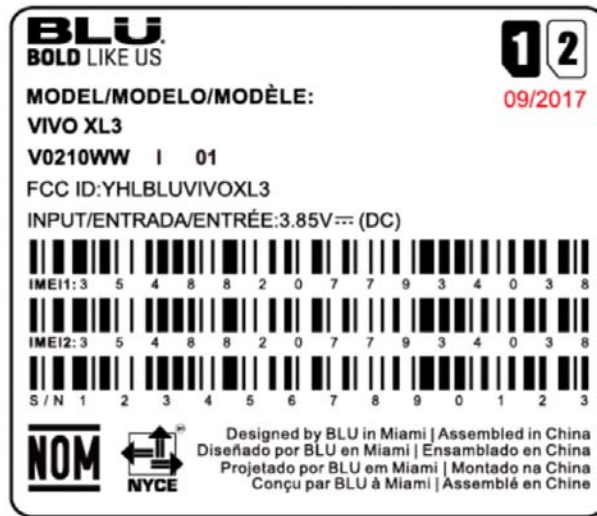

EXHIBIT A - FCC ID LABEL AND LOCATION

FCC ID Label

FCC ID Label Location Information

The label shown shall be permanently affixed at a conspicuous location on the device and be readily visible to the user at the time purchase (Labeling requirements per 2.925)