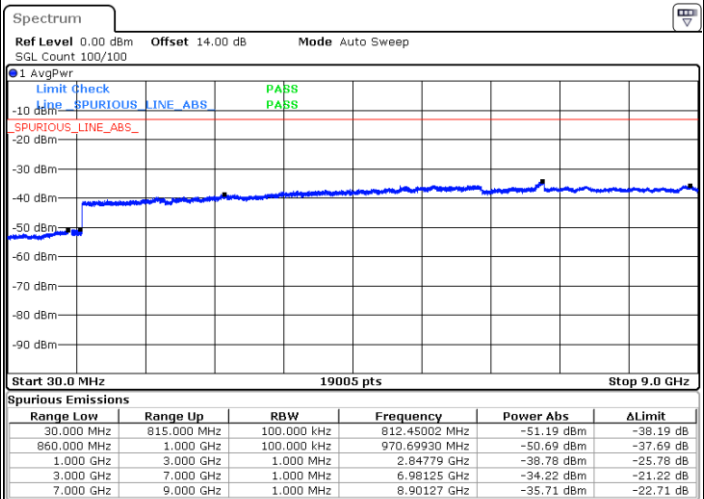

LTE Band 5 / 1.4MHz

Highest Channel / QPSK

Date: 5 JUN.2018 04:45:20

Highest Channel / 16QAM

Date: 5 JUN.2018 04:46:16

LTE Band 5 / 3MHz

Lowest Channel / QPSK

Date: 5 JUN.2018 04:54:28

Lowest Channel / 16QAM

Date: 5 JUN.2018 04:55:24

LTE Band 5 / 3MHz

Middle Channel / QPSK

Middle Channel / 16QAM

Date: 5 JUN. 2018 04:57:00

Date: 5 JUN. 2018 04:57:55

Highest Channel / QPSK

Highest Channel / 16QAM

Date: 5 JUN. 2018 05:06:07

Date: 5 JUN. 2018 05:07:03

LTE Band 5 / 5MHz

Lowest Channel / QPSK

Lowest Channel / 16QAM

Date: 5 JUN.2018 05:15:15

Date: 5 JUN.2018 05:16:11