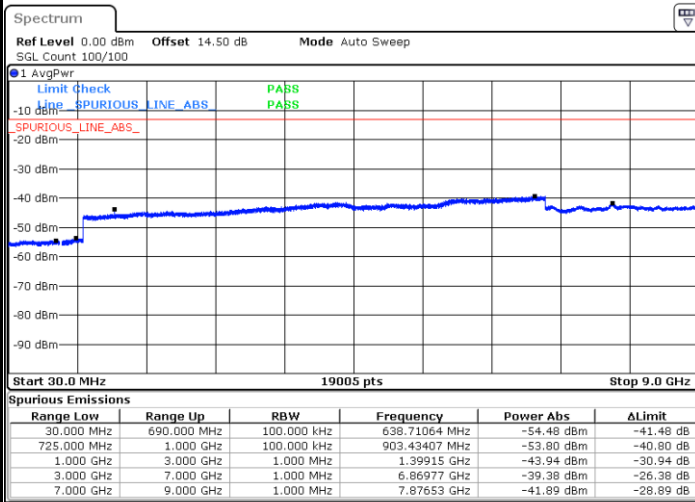

Highest Channel / 16QAM

Date: 6 JUN 2018 19:48:20

Date: 6 JUN 2018 19:49:13

LTE Band 12 / 5MHz

Lowest Channel / QPSK

Lowest Channel / 16QAM

Date: 6 JUN 2018 19:55:17

Date: 6 JUN 2018 19:56:10

Middle Channel / QPSK

Middle Channel / 16QAM

Date: 6 JUN 2018 19:57:43

Date: 6 JUN 2018 19:58:36

LTE Band 12 / 5MHz

Highest Channel / QPSK

Date: 6 JUN 2018 20:04:40

Highest Channel / 16QAM

Date: 6 JUN 2018 20:05:33

LTE Band 12 / 10MHz

Lowest Channel / QPSK

Date: 6 JUN 2018 20:11:37

Lowest Channel / 16QAM

Date: 6 JUN 2018 20:12:30

LTE Band 12 / 10MHz

Middle Channel / QPSK

Date: 6 JUN 2018 20:14:03

Middle Channel / 16QAM

Date: 6 JUN 2018 20:14:56

Highest Channel / QPSK

Date: 6 JUN 2018 20:21:00

Highest Channel / 16QAM

Date: 6 JUN 2018 20:21:53

LTE Band 13 / 5MHz