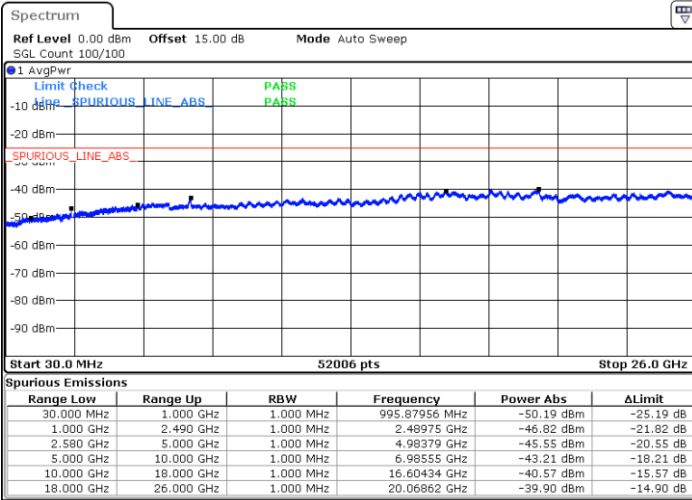

Middle Channel / QPSK

Middle Channel / 16QAM

Date: 5 JUN.2018 23:45:25

Date: 5 JUN.2018 23:48:05

LTE Band7 / 15MHz

Highest Channel / QPSK

Date: 5 JUN.2018 23:46:18

Highest Channel / 16QAM

Date: 5 JUN.2018 23:48:59

LTE Band 7 / 20MHz

Lowest Channel / QPSK

Date: 5 JUN.2018 23:49:53

Lowest Channel / 16QAM

Date: 5 JUN.2018 23:52:33

LTE Band 7 / 20MHz

Middle Channel / QPSK

Middle Channel / 16QAM

Date: 5 JUN.2018 23:50:46

Date: 5 JUN.2018 23:53:27

Highest Channel / QPSK

Highest Channel / 16QAM

Date: 5 JUN.2018 23:51:40

Date: 5 JUN.2018 23:54:20

LTE Band 12 / 1.4MHz