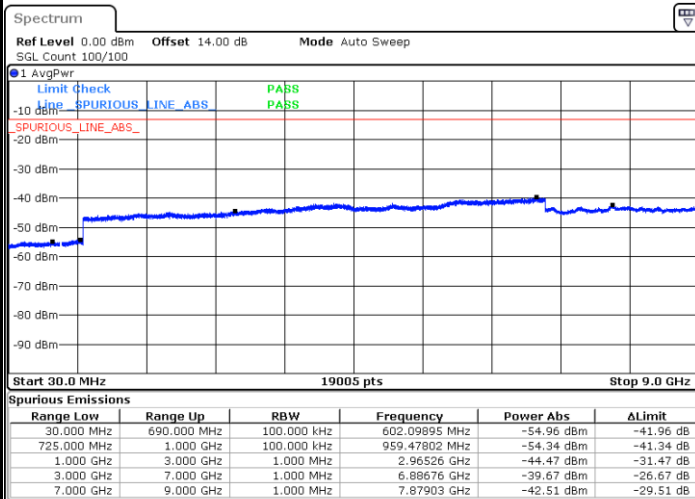

Middle Channel / QPSK

Middle Channel / 16QAM

LTE Band 17 / 5MHz

Lowest Channel / QPSK

Date: 7 JUN 2018 14:52:04

Lowest Channel / 16QAM

Date: 7 JUN 2018 14:52:57

Middle Channel / QPSK

Date: 7 JUN 2018 14:54:30

Middle Channel / 16QAM

Date: 7 JUN 2018 14:55:23

LTE Band 17 / 5MHz

Highest Channel / QPSK

Date: 7 JUN 2018 15:01:27

Highest Channel / 16QAM

Date: 7 JUN 2018 15:02:20

LTE Band 17 / 10MHz

Lowest Channel / QPSK

Date: 7 JUN 2018 15:08:24

Lowest Channel / 16QAM

Date: 7 JUN 2018 15:09:17

LTE Band 17 / 10MHz

Middle Channel / QPSK

Date: 7 JUN 2018 15:10:50

Middle Channel / 16QAM

Date: 7 JUN 2018 15:11:43

Highest Channel / QPSK

Date: 7 JUN 2018 15:17:47

Highest Channel / 16QAM

Date: 7 JUN 2018 15:18:40

LTE Band 66 / 1.4MHz

Lowest Channel / QPSK