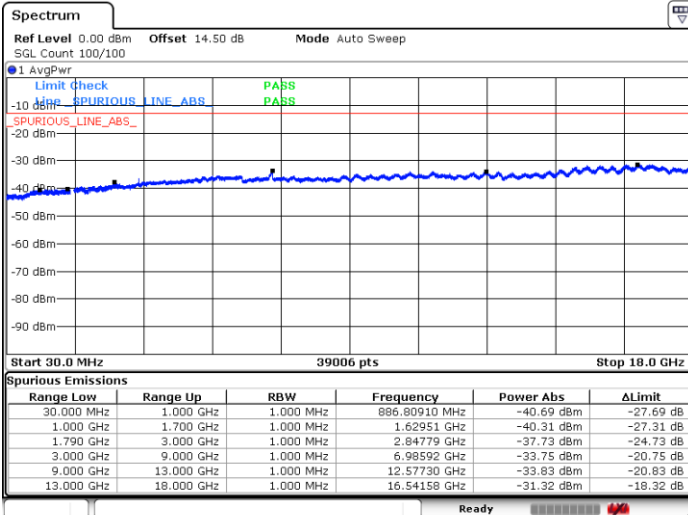

Middle Channel / 16QAM

Date: 7 JUN 2018 15:11:43

Highest Channel / QPSK

Date: 7 JUN 2018 15:17:47

Highest Channel / 16QAM

Date: 7 JUN 2018 15:18:40

LTE Band 66 / 1.4MHz

Lowest Channel / QPSK

Lowest Channel / 16QAM

Date: 8 JUN. 2018 14:13:36

Date: 8 JUN. 2018 14:20:04

Middle Channel / QPSK

Middle Channel / 16QAM

Date: 8 JUN. 2018 14:25:28

Date: 8 JUN. 2018 14:23:35

LTE Band 66 / 1.4MHz

Highest Channel / QPSK

Date: 8 JUN.2018 14:26:38

Highest Channel / 16QAM

Date: 8 JUN.2018 14:27:28

LTE Band 66 / 3MHz

Lowest Channel / QPSK

Date: 8 JUN.2018 14:30:08

Lowest Channel / 16QAM