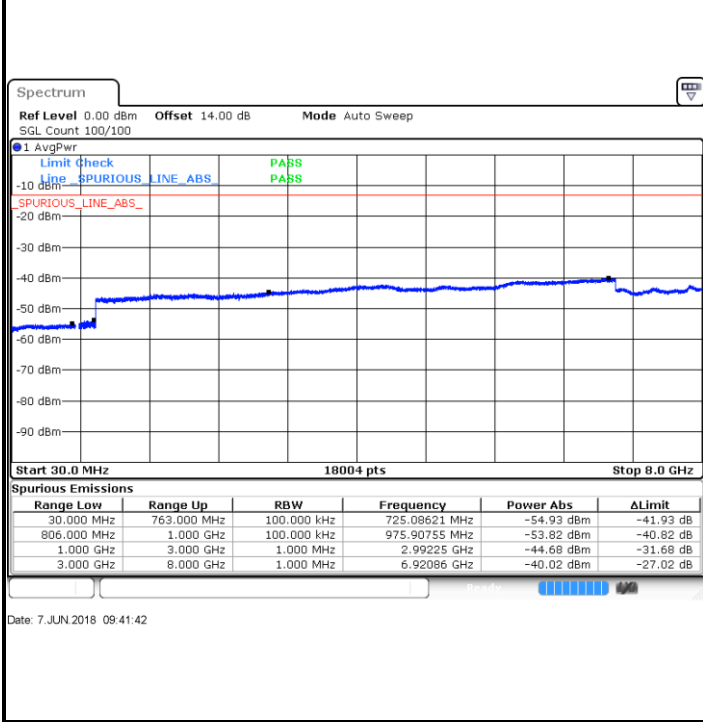

Date: 6 JUN 2018 20:14:03

Middle Channel / 16QAM

Date: 6 JUN 2018 20:14:56

Highest Channel / QPSK

Date: 6 JUN 2018 20:21:00

Highest Channel / 16QAM

Date: 6 JUN 2018 20:21:53

LTE Band 13 / 5MHz

Lowest Channel / QPSK

Lowest Channel / 16QAM

Middle Channel / QPSK

Middle Channel / 16QAM

LTE Band 13 / 5MHz

Highest Channel / QPSK

Highest Channel / 16QAM

LTE Band 13 / 10MHz

Middle Channel / QPSK

Middle Channel / 16QAM

LTE Band 17 / 5MHz

Lowest Channel / QPSK

Date: 7 JUN 2018 14:52:04

Lowest Channel / 16QAM

Date: 7 JUN 2018 14:52:57

Middle Channel / QPSK

Date: 7 JUN 2018 14:54:30

Middle Channel / 16QAM

Date: 7 JUN 2018 14:55:23

LTE Band 17 / 5MHz

Highest Channel / QPSK

Date: 7 JUN 2018 15:01:27

Highest Channel / 16QAM

Date: 7 JUN 2018 15:02:20