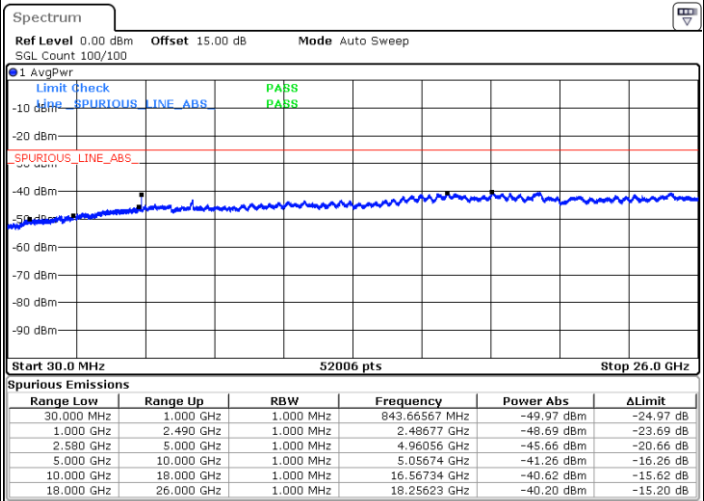

Lowest Channel / 16QAM

Date: 5 JUN.2018 23:41:50

LTE Band 7 / 10MHz

Middle Channel / QPSK

Middle Channel / 16QAM

Date: 5 JUN. 2018 23:40:03

Date: 5 JUN. 2018 23:42:44

Highest Channel / QPSK

Highest Channel / 16QAM

Date: 5 JUN. 2018 23:40:57

Date: 5 JUN. 2018 23:43:38

LTE Band 7 / 15MHz

Lowest Channel / QPSK

Lowest Channel / 16QAM

Date: 5 JUN.2018 23:44:31

Date: 5 JUN.2018 23:47:12

Middle Channel / QPSK

Middle Channel / 16QAM

Date: 5 JUN.2018 23:45:25

Date: 5 JUN.2018 23:48:05

LTE Band7 / 15MHz

Highest Channel / QPSK

Date: 5 JUN.2018 23:46:18

Highest Channel / 16QAM