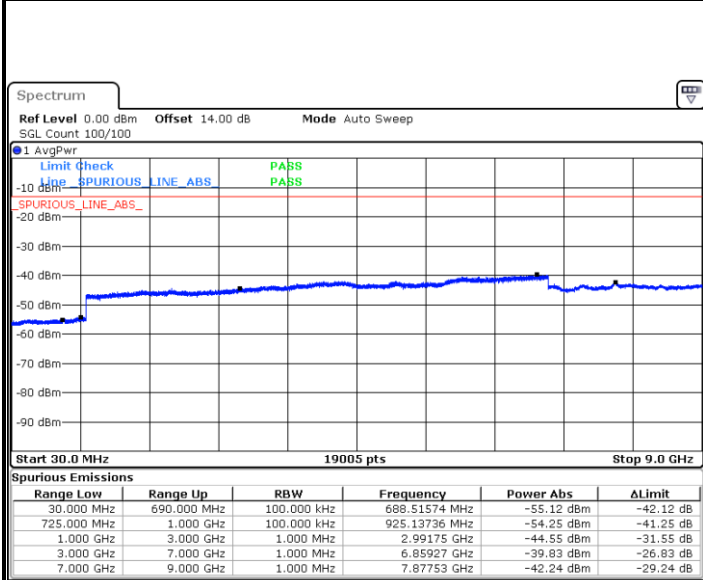

Lowest Channel / QPSK

Lowest Channel / 16QAM

Middle Channel / QPSK

Middle Channel / 16QAM

LTE Band 13 / 5MHz

Highest Channel / QPSK

Highest Channel / 16QAM

LTE Band 13 / 10MHz

Middle Channel / QPSK

Middle Channel / 16QAM

LTE Band 17 / 5MHz

Lowest Channel / QPSK

Date: 7 JUN 2018 14:52:04

Lowest Channel / 16QAM

Date: 7 JUN 2018 14:52:57

Middle Channel / QPSK

Date: 7 JUN 2018 14:54:30

Middle Channel / 16QAM

Date: 7 JUN 2018 14:55:23

LTE Band 17 / 5MHz

Highest Channel / QPSK

Date: 7 JUN 2018 15:01:27

Highest Channel / 16QAM

Date: 7 JUN 2018 15:02:20