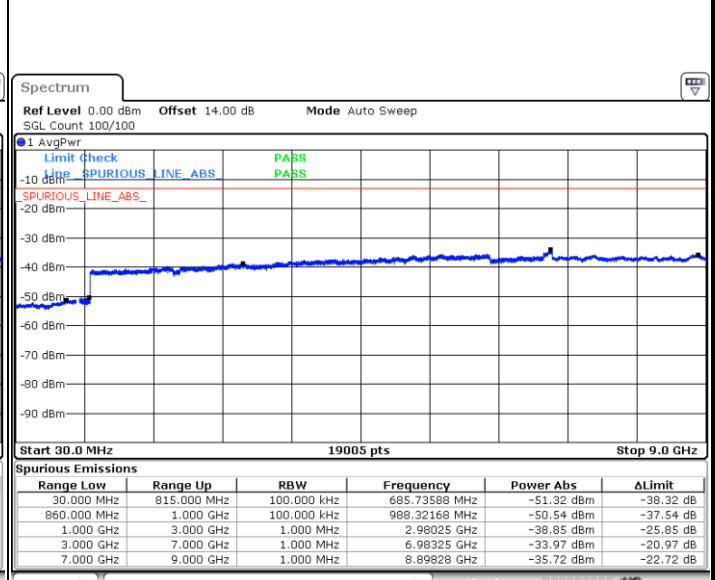

Middle Channel / QPSK

Middle Channel / 16QAM

Date: 5 JUN.2018 05:17:47

Date: 5 JUN.2018 05:18:43

LTE Band 5 / 5MHz

Highest Channel / QPSK

Date: 5 JUN.2018 05:26:55

Highest Channel / 16QAM

Date: 5 JUN.2018 05:27:50

LTE Band 5 / 10MHz

Lowest Channel / QPSK

Date: 5 JUN.2018 05:36:02

Lowest Channel / 16QAM

Date: 5 JUN.2018 05:36:58

LTE Band 5 / 10MHz

Middle Channel / QPSK

Date: 5 JUN. 2018 05:38:34

Middle Channel / 16QAM

Date: 5 JUN. 2018 05:39:30

Highest Channel / QPSK

Date: 5 JUN. 2018 05:47:41

Highest Channel / 16QAM

Date: 5 JUN. 2018 05:48:37

LTE Band 7 / 5MHz