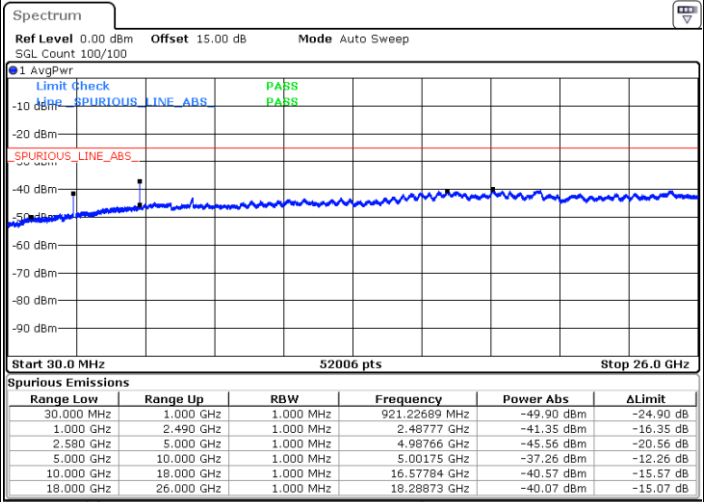

Lowest Channel / 16QAM

Date: 5 JUN.2018 23:41:50

LTE Band 7 / 10MHz

Middle Channel / QPSK

Middle Channel / 16QAM

Date: 5 JUN. 2018 23:40:03

Date: 5 JUN. 2018 23:42:44

Highest Channel / QPSK

Highest Channel / 16QAM

Date: 5 JUN. 2018 23:40:57

Date: 5 JUN. 2018 23:43:38

LTE Band 7 / 15MHz

Lowest Channel / QPSK

Lowest Channel / 16QAM

Date: 5 JUN.2018 23:44:31

Date: 5 JUN.2018 23:47:12

Middle Channel / QPSK

Middle Channel / 16QAM

Date: 5 JUN.2018 23:45:25

Date: 5 JUN.2018 23:48:05

LTE Band7 / 15MHz

Highest Channel / QPSK

Date: 5 JUN.2018 23:46:18

Highest Channel / 16QAM