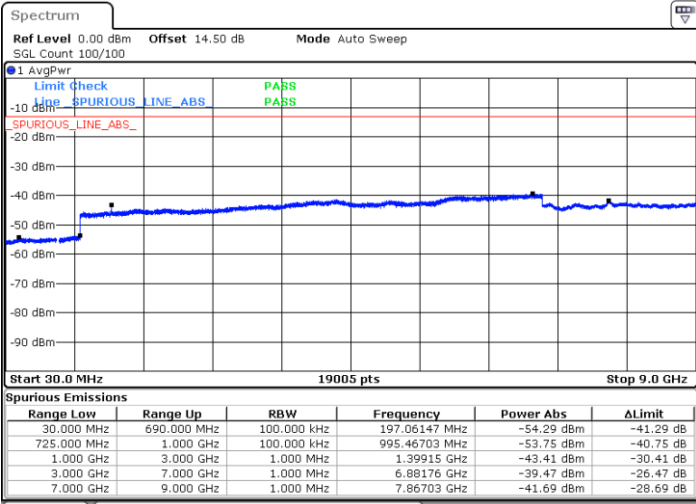

Lowest Channel / 16QAM

Date: 6 JUN 2018 19:39:51

LTE Band 12 / 3MHz

Middle Channel / QPSK

Middle Channel / 16QAM

Date: 6 JUN 2018 19:41:23

Date: 6 JUN 2018 19:42:16

Highest Channel / QPSK

Highest Channel / 16QAM

Date: 6 JUN 2018 19:48:20

Date: 6 JUN 2018 19:49:13

LTE Band 12 / 5MHz

Lowest Channel / QPSK

Lowest Channel / 16QAM

Date: 6 JUN 2018 19:55:17

Date: 6 JUN 2018 19:56:10

Middle Channel / QPSK

Middle Channel / 16QAM

Date: 6 JUN 2018 19:57:43

Date: 6 JUN 2018 19:58:36

LTE Band 12 / 5MHz

Highest Channel / QPSK

Date: 6 JUN 2018 20:04:40

Highest Channel / 16QAM