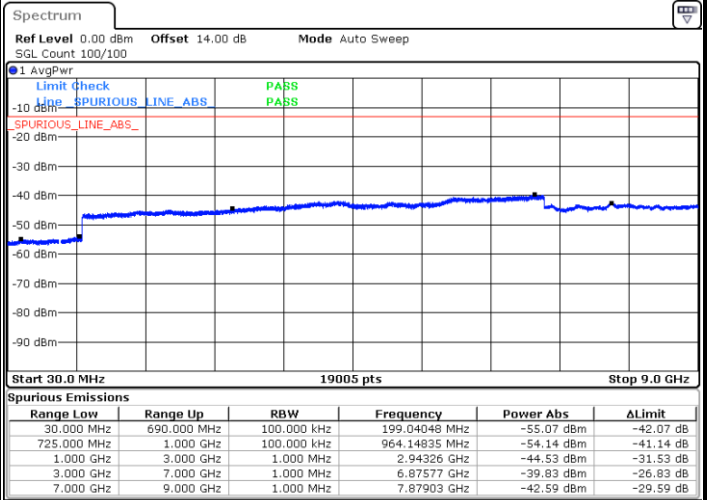

Middle Channel / QPSK

Middle Channel / 16QAM

LTE Band 17 / 5MHz

Lowest Channel / QPSK

Date: 7 JUN 2018 14:52:04

Lowest Channel / 16QAM

Date: 7 JUN 2018 14:52:57

Middle Channel / QPSK

Date: 7 JUN 2018 14:54:30

Middle Channel / 16QAM

Date: 7 JUN 2018 14:55:23

LTE Band 17 / 5MHz

Highest Channel / QPSK

Date: 7 JUN 2018 15:01:27

Highest Channel / 16QAM

Date: 7 JUN 2018 15:02:20

LTE Band 17 / 10MHz

Lowest Channel / QPSK

Date: 7 JUN 2018 15:08:24

Lowest Channel / 16QAM

Date: 7 JUN 2018 15:09:17

LTE Band 17 / 10MHz

Middle Channel / QPSK

Date: 7 JUN 2018 15:10:50

Middle Channel / 16QAM

Date: 7 JUN 2018 15:11:43

Highest Channel / QPSK

Date: 7 JUN 2018 15:17:47

Highest Channel / 16QAM

Date: 7 JUN 2018 15:18:40

LTE Band 66 / 1.4MHz

Lowest Channel / QPSK