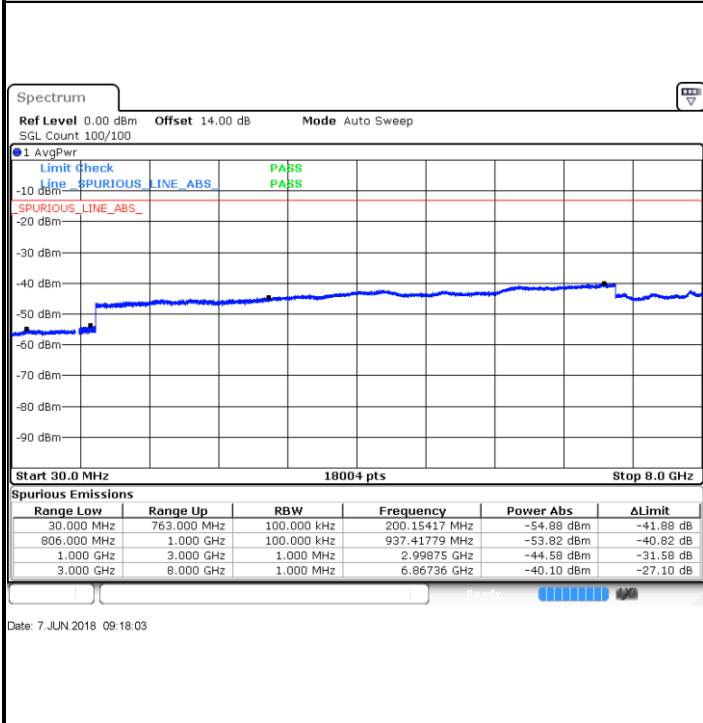

Date: 6 JUN 2018 20:05:33

LTE Band 12 / 10MHz

Lowest Channel / QPSK

Date: 6 JUN 2018 20:11:37

Lowest Channel / 16QAM

Date: 6 JUN 2018 20:12:30

LTE Band 12 / 10MHz

Middle Channel / QPSK

Date: 6 JUN 2018 20:14:03

Middle Channel / 16QAM

Date: 6 JUN 2018 20:14:56

Highest Channel / QPSK

Date: 6 JUN 2018 20:21:00

Highest Channel / 16QAM

Date: 6 JUN 2018 20:21:53

LTE Band 13 / 5MHz

Lowest Channel / QPSK

Lowest Channel / 16QAM

Middle Channel / QPSK

Middle Channel / 16QAM

LTE Band 13 / 5MHz

Highest Channel / QPSK

Highest Channel / 16QAM

LTE Band 13 / 10MHz