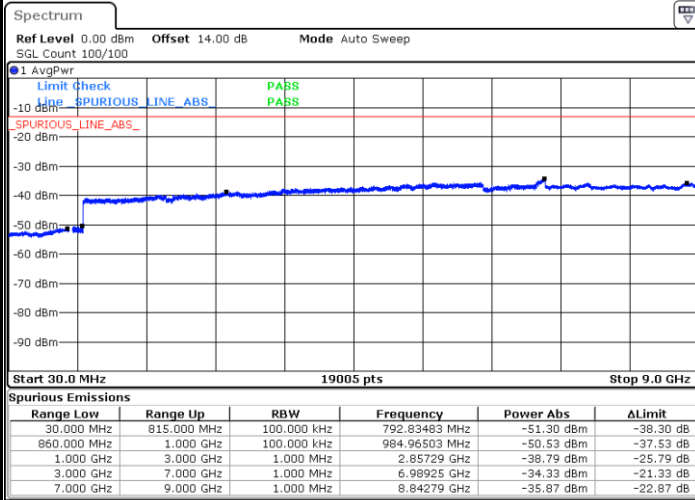

LTE Band 5 / 1.4MHz

Highest Channel / QPSK

Date: 5 JUN.2018 04:45:20

Highest Channel / 16QAM

Date: 5 JUN.2018 04:46:16

LTE Band 5 / 3MHz

Lowest Channel / QPSK

Date: 5 JUN.2018 04:54:28

Lowest Channel / 16QAM

Date: 5 JUN.2018 04:55:24

LTE Band 5 / 3MHz

Middle Channel / QPSK

Middle Channel / 16QAM

Date: 5 JUN. 2018 04:57:00

Date: 5 JUN. 2018 04:57:55

Highest Channel / QPSK

Highest Channel / 16QAM

Date: 5 JUN. 2018 05:06:07

Date: 5 JUN. 2018 05:07:03

LTE Band 5 / 5MHz

Lowest Channel / QPSK

Lowest Channel / 16QAM

Date: 5 JUN.2018 05:15:15

Date: 5 JUN.2018 05:16:11