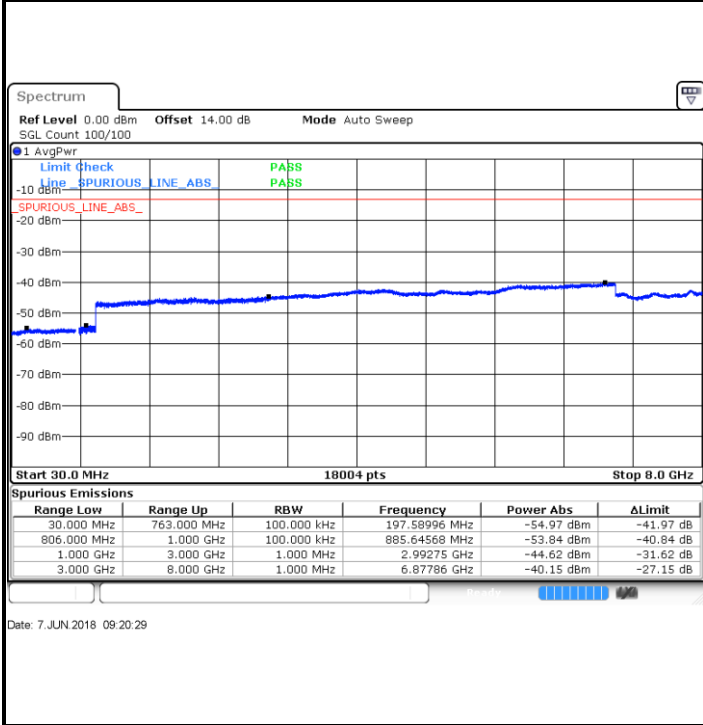

Date: 6 JUN 2018 20:05:33

LTE Band 12 / 10MHz

Lowest Channel / QPSK

Date: 6 JUN 2018 20:11:37

Lowest Channel / 16QAM

Date: 6 JUN 2018 20:12:30

LTE Band 12 / 10MHz

Middle Channel / QPSK

Date: 6 JUN 2018 20:14:03

Middle Channel / 16QAM

Date: 6 JUN 2018 20:14:56

Highest Channel / QPSK

Date: 6 JUN 2018 20:21:00

Highest Channel / 16QAM

Date: 6 JUN 2018 20:21:53

LTE Band 13 / 5MHz

Lowest Channel / QPSK

Lowest Channel / 16QAM

Middle Channel / QPSK

Middle Channel / 16QAM

LTE Band 13 / 5MHz

Highest Channel / QPSK

Highest Channel / 16QAM

LTE Band 13 / 10MHz