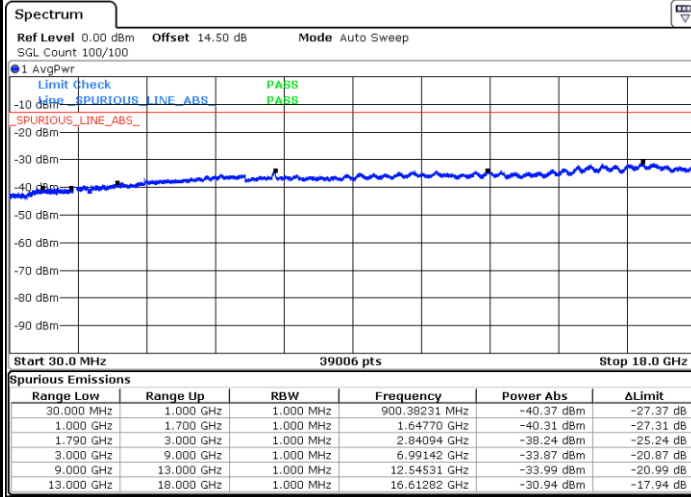

Middle Channel / 16QAM

Date: 7 JUN 2018 15:11:43

Highest Channel / QPSK

Date: 7 JUN 2018 15:17:47

Highest Channel / 16QAM

Date: 7 JUN 2018 15:18:40

LTE Band 66 / 1.4MHz

Lowest Channel / QPSK

Lowest Channel / 16QAM

Date: 8 JUN. 2018 14:13:36

Date: 8 JUN. 2018 14:20:04

Middle Channel / QPSK

Middle Channel / 16QAM

Date: 8 JUN. 2018 14:25:28

Date: 8 JUN. 2018 14:23:35

LTE Band 66 / 1.4MHz

Highest Channel / QPSK

Date: 8 JUN.2018 14:26:38

Highest Channel / 16QAM

Date: 8 JUN.2018 14:27:28

LTE Band 66 / 3MHz

Lowest Channel / QPSK

Date: 8 JUN.2018 14:30:08

Lowest Channel / 16QAM