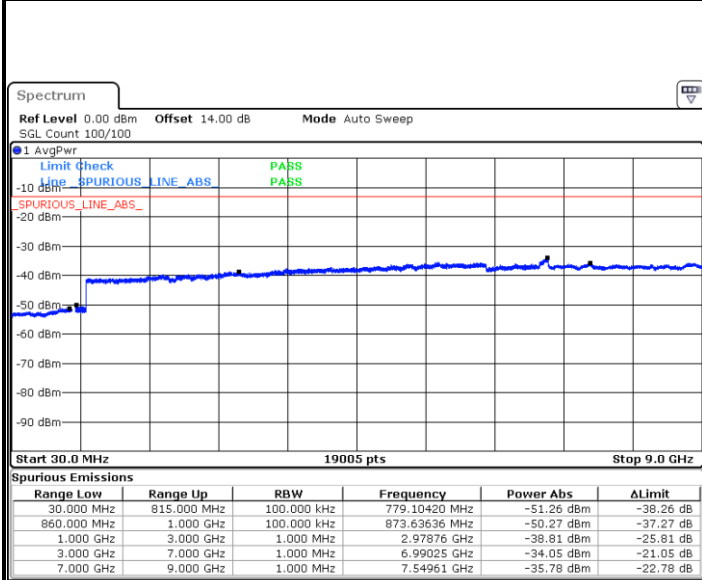

Highest Channel / 16QAM

Date: 5 JUN. 2018 05:06:07

Date: 5 JUN. 2018 05:07:03

LTE Band 5 / 5MHz

Lowest Channel / QPSK

Lowest Channel / 16QAM

Date: 5 JUN.2018 05:15:15

Date: 5 JUN.2018 05:16:11

Middle Channel / QPSK

Middle Channel / 16QAM

Date: 5 JUN.2018 05:17:47

Date: 5 JUN.2018 05:18:43

LTE Band 5 / 5MHz

Highest Channel / QPSK

Date: 5 JUN.2018 05:26:55

Highest Channel / 16QAM

Date: 5 JUN.2018 05:27:50

LTE Band 5 / 10MHz

Lowest Channel / QPSK

Date: 5 JUN.2018 05:36:02

Lowest Channel / 16QAM

Date: 5 JUN.2018 05:36:58

LTE Band 5 / 10MHz

Middle Channel / QPSK

Date: 5 JUN. 2018 05:38:34

Middle Channel / 16QAM

Date: 5 JUN. 2018 05:39:30

Highest Channel / QPSK

Date: 5 JUN. 2018 05:47:41

Highest Channel / 16QAM

Date: 5 JUN. 2018 05:48:37

LTE Band 7 / 5MHz