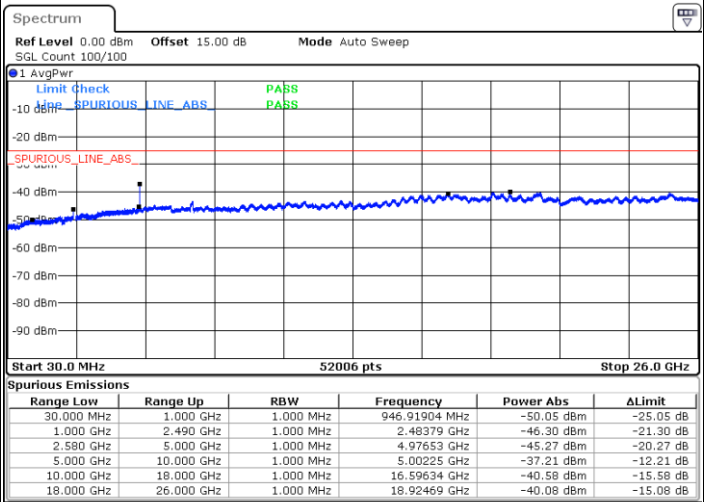

Middle Channel / QPSK

Middle Channel / 16QAM

Date: 5 JUN.2018 23:45:25

Date: 5 JUN.2018 23:48:05

LTE Band7 / 15MHz

Highest Channel / QPSK

Date: 5 JUN.2018 23:46:18

Highest Channel / 16QAM

Date: 5 JUN.2018 23:48:59

LTE Band 7 / 20MHz

Lowest Channel / QPSK

Date: 5 JUN.2018 23:49:53

Lowest Channel / 16QAM

Date: 5 JUN.2018 23:52:33

LTE Band 7 / 20MHz

Middle Channel / QPSK

Middle Channel / 16QAM

Date: 5 JUN.2018 23:50:46

Date: 5 JUN.2018 23:53:27

Highest Channel / QPSK

Highest Channel / 16QAM

Date: 5 JUN.2018 23:51:40

Date: 5 JUN.2018 23:54:20

LTE Band 12 / 1.4MHz