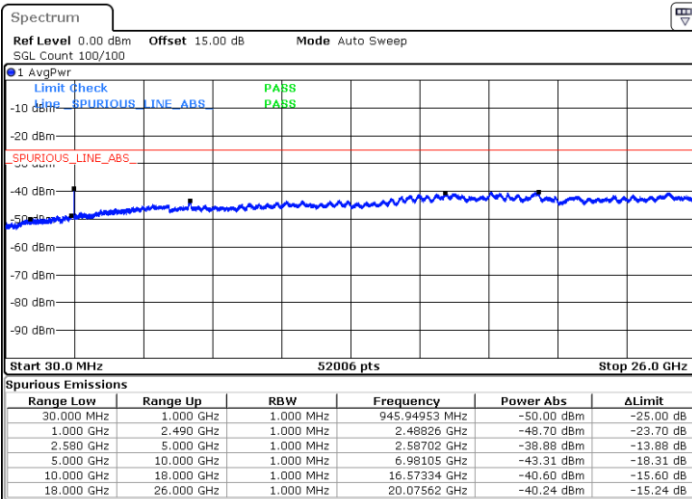

Date: 5 JUN.2018 23:48:59

LTE Band 7 / 20MHz

Lowest Channel / QPSK

Date: 5 JUN.2018 23:49:53

Lowest Channel / 16QAM

Date: 5 JUN.2018 23:52:33

LTE Band 7 / 20MHz

Middle Channel / QPSK

Middle Channel / 16QAM

Date: 5 JUN.2018 23:50:46

Date: 5 JUN.2018 23:53:27

Highest Channel / QPSK

Highest Channel / 16QAM

Date: 5 JUN.2018 23:51:40

Date: 5 JUN.2018 23:54:20

LTE Band 12 / 1.4MHz