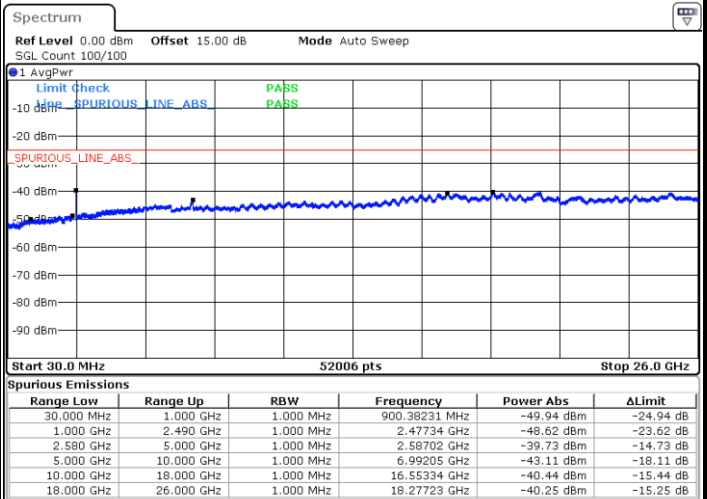

Date: 5 JUN.2018 23:48:59

LTE Band 7 / 20MHz

Lowest Channel / QPSK

Date: 5 JUN.2018 23:49:53

Lowest Channel / 16QAM

Date: 5 JUN.2018 23:52:33

LTE Band 7 / 20MHz

Middle Channel / QPSK

Middle Channel / 16QAM

Date: 5 JUN.2018 23:50:46

Date: 5 JUN.2018 23:53:27

Highest Channel / QPSK

Highest Channel / 16QAM

Date: 5 JUN.2018 23:51:40

Date: 5 JUN.2018 23:54:20

LTE Band 12 / 1.4MHz

Lowest Channel / QPSK

Date: 6 JUN 2018 19:22:37

Lowest Channel / 16QAM

Date: 6 JUN 2018 19:23:30

Middle Channel / QPSK

Date: 6 JUN 2018 19:25:03

Middle Channel / 16QAM

Date: 6 JUN 2018 19:25:56