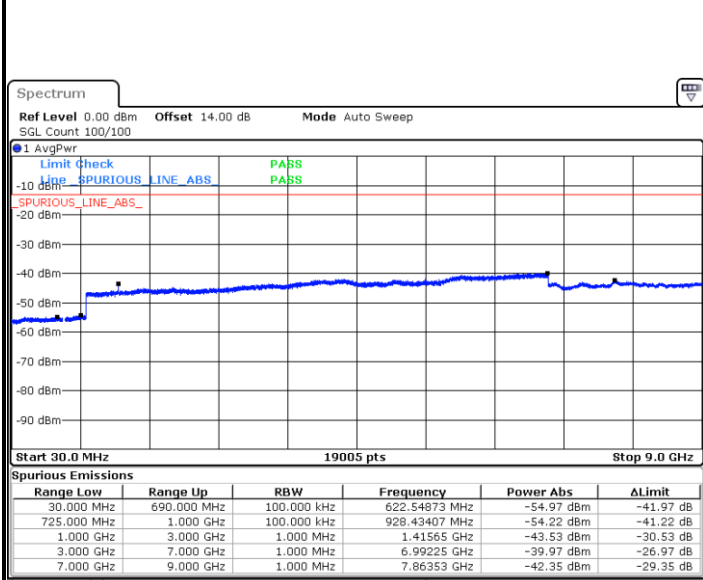

Lowest Channel / QPSK

Lowest Channel / 16QAM

Middle Channel / QPSK

Middle Channel / 16QAM

LTE Band 13 / 5MHz

Highest Channel / QPSK

Highest Channel / 16QAM

LTE Band 13 / 10MHz

Middle Channel / QPSK

Middle Channel / 16QAM

LTE Band 17 / 5MHz

Lowest Channel / QPSK

Date: 7 JUN 2018 14:52:04

Lowest Channel / 16QAM

Date: 7 JUN 2018 14:52:57

Middle Channel / QPSK

Date: 7 JUN 2018 14:54:30

Middle Channel / 16QAM

Date: 7 JUN 2018 14:55:23

LTE Band 17 / 5MHz

Highest Channel / QPSK

Date: 7 JUN 2018 15:01:27

Highest Channel / 16QAM

Date: 7 JUN 2018 15:02:20