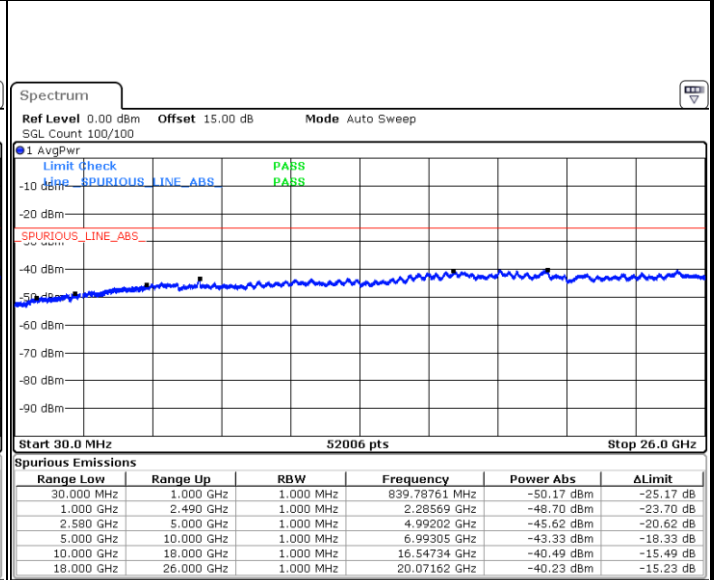

Date: 5 JUN. 2018 05:38:34

Middle Channel / 16QAM

Date: 5 JUN. 2018 05:39:30

Highest Channel / QPSK

Date: 5 JUN. 2018 05:47:41

Highest Channel / 16QAM

Date: 5 JUN. 2018 05:48:37

LTE Band 7 / 5MHz

Lowest Channel / QPSK

Lowest Channel / 16QAM

Date: 5 JUN. 2018 23:33:47

Date: 5 JUN. 2018 23:36:28

Middle Channel / QPSK

Middle Channel / 16QAM

Date: 5 JUN. 2018 23:34:41

Date: 5 JUN. 2018 23:37:22

LTE Band 7 / 5MHz

Highest Channel / QPSK

Date: 5 JUN.2018 23:35:35

Highest Channel / 16QAM

Date: 5 JUN.2018 23:38:16

LTE Band 7 / 10MHz

Lowest Channel / QPSK

Date: 5 JUN.2018 23:39:09

Lowest Channel / 16QAM

Date: 5 JUN.2018 23:41:50

LTE Band 7 / 10MHz

Middle Channel / QPSK

Middle Channel / 16QAM

Date: 5 JUN. 2018 23:40:03

Date: 5 JUN. 2018 23:42:44

Highest Channel / QPSK