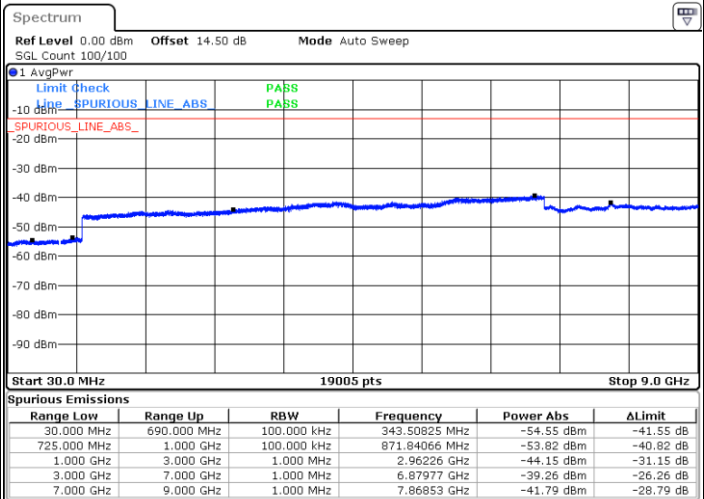

LTE Band 12 / 1.4MHz

Highest Channel / QPSK

Date: 6 JUN 2018 19:32:00

Highest Channel / 16QAM

Date: 6 JUN 2018 19:32:53

LTE Band 12 / 3MHz

Lowest Channel / QPSK

Date: 6 JUN 2018 19:38:57

Lowest Channel / 16QAM

Date: 6 JUN 2018 19:39:51

LTE Band 12 / 3MHz

Middle Channel / QPSK

Middle Channel / 16QAM

Date: 6 JUN 2018 19:41:23

Date: 6 JUN 2018 19:42:16

Highest Channel / QPSK

Highest Channel / 16QAM

Date: 6 JUN 2018 19:48:20

Date: 6 JUN 2018 19:49:13

LTE Band 12 / 5MHz

Lowest Channel / QPSK

Lowest Channel / 16QAM

Date: 6 JUN 2018 19:55:17

Date: 6 JUN 2018 19:56:10

Middle Channel / QPSK

Middle Channel / 16QAM

Date: 6 JUN 2018 19:57:43

Date: 6 JUN 2018 19:58:36

LTE Band 12 / 5MHz

Highest Channel / QPSK

Date: 6 JUN 2018 20:04:40

Highest Channel / 16QAM