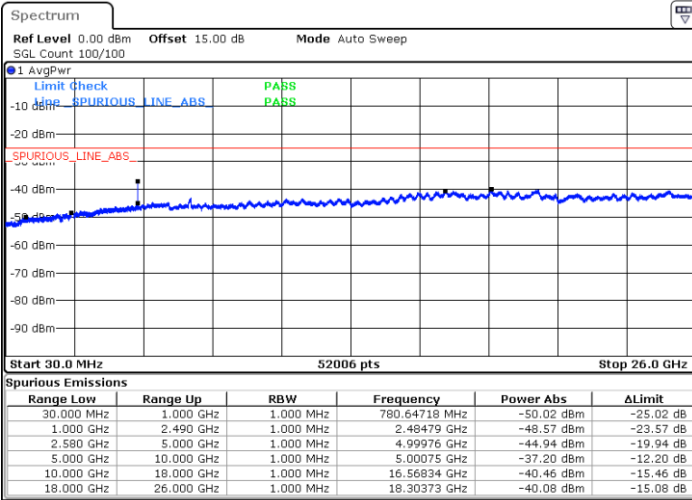

LTE Band 7 / 5MHz

Lowest Channel / QPSK

Lowest Channel / 16QAM

Date: 5 JUN. 2018 23:33:47

Date: 5 JUN. 2018 23:36:28