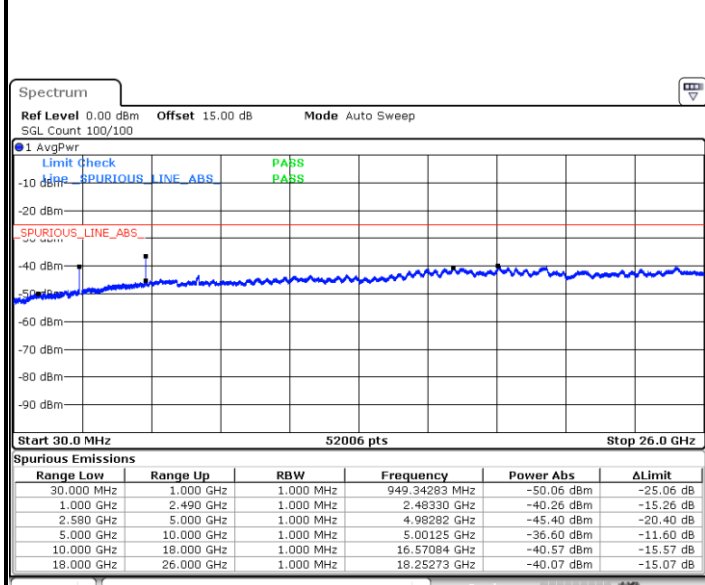

Lowest Channel / QPSK

Lowest Channel / 16QAM

Date: 5 JUN. 2018 23:33:47

Date: 5 JUN. 2018 23:36:28

Middle Channel / QPSK

Middle Channel / 16QAM

Date: 5 JUN. 2018 23:34:41

Date: 5 JUN. 2018 23:37:22

LTE Band 7 / 5MHz

Highest Channel / QPSK

Date: 5 JUN.2018 23:35:35

Highest Channel / 16QAM

Date: 5 JUN.2018 23:38:16

LTE Band 7 / 10MHz

Lowest Channel / QPSK

Date: 5 JUN.2018 23:39:09

Lowest Channel / 16QAM

Date: 5 JUN.2018 23:41:50

LTE Band 7 / 10MHz

Middle Channel / QPSK

Middle Channel / 16QAM

Date: 5 JUN. 2018 23:40:03

Date: 5 JUN. 2018 23:42:44

Highest Channel / QPSK

Highest Channel / 16QAM

Date: 5 JUN. 2018 23:40:57

Date: 5 JUN. 2018 23:43:38

LTE Band 7 / 15MHz

Lowest Channel / QPSK

Lowest Channel / 16QAM

Date: 5 JUN.2018 23:44:31

Date: 5 JUN.2018 23:47:12