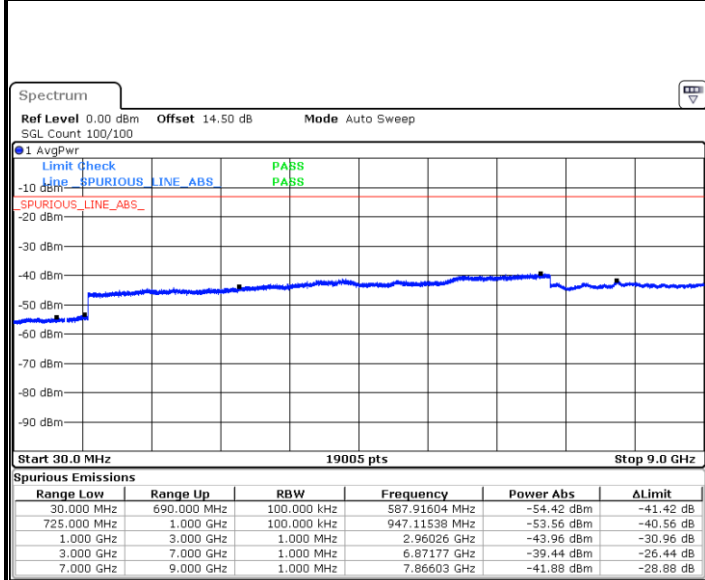

Middle Channel / QPSK

Middle Channel / 16QAM

Date: 6 JUN 2018 19:57:43

Date: 6 JUN 2018 19:58:36

LTE Band 12 / 5MHz

Highest Channel / QPSK

Date: 6 JUN 2018 20:04:40

Highest Channel / 16QAM

Date: 6 JUN 2018 20:05:33

LTE Band 12 / 10MHz

Lowest Channel / QPSK

Date: 6 JUN 2018 20:11:37

Lowest Channel / 16QAM

Date: 6 JUN 2018 20:12:30

LTE Band 12 / 10MHz

Middle Channel / QPSK

Date: 6 JUN 2018 20:14:03

Middle Channel / 16QAM

Date: 6 JUN 2018 20:14:56

Highest Channel / QPSK

Date: 6 JUN 2018 20:21:00

Highest Channel / 16QAM

Date: 6 JUN 2018 20:21:53

LTE Band 13 / 5MHz