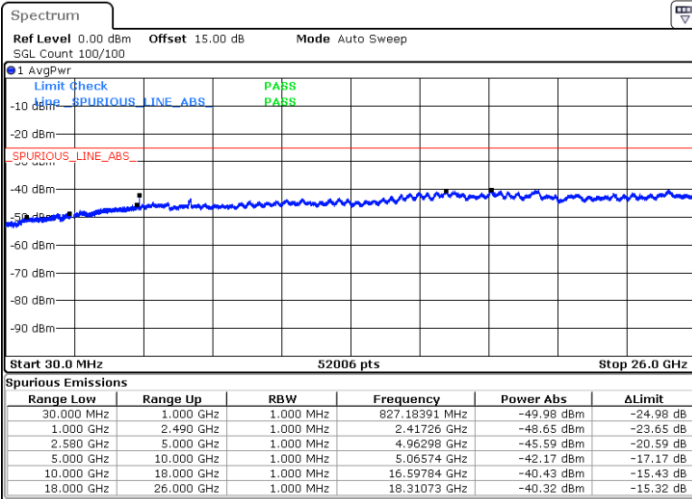

Date: 5 JUN. 2018 05:38:34

Middle Channel / 16QAM

Date: 5 JUN. 2018 05:39:30

Highest Channel / QPSK

Date: 5 JUN. 2018 05:47:41

Highest Channel / 16QAM

Date: 5 JUN. 2018 05:48:37

LTE Band 7 / 5MHz

Lowest Channel / QPSK

Lowest Channel / 16QAM

Date: 5 JUN. 2018 23:33:47

Date: 5 JUN. 2018 23:36:28

Middle Channel / QPSK

Middle Channel / 16QAM

Date: 5 JUN. 2018 23:34:41

Date: 5 JUN. 2018 23:37:22

LTE Band 7 / 5MHz

Highest Channel / QPSK

Date: 5 JUN.2018 23:35:35

Highest Channel / 16QAM

Date: 5 JUN.2018 23:38:16

LTE Band 7 / 10MHz

Lowest Channel / QPSK

Date: 5 JUN.2018 23:39:09

Lowest Channel / 16QAM

Date: 5 JUN.2018 23:41:50

LTE Band 7 / 10MHz

Middle Channel / QPSK

Middle Channel / 16QAM

Date: 5 JUN. 2018 23:40:03

Date: 5 JUN. 2018 23:42:44

Highest Channel / QPSK