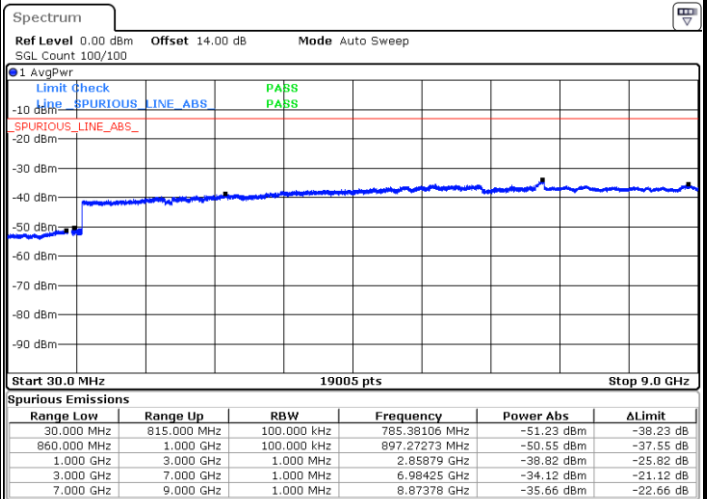

Lowest Channel / 16QAM

Date: 5 JUN.2018 04:55:24

LTE Band 5 / 3MHz

Middle Channel / QPSK

Middle Channel / 16QAM

Date: 5 JUN. 2018 04:57:00

Date: 5 JUN. 2018 04:57:55

Highest Channel / QPSK

Highest Channel / 16QAM

Date: 5 JUN. 2018 05:06:07

Date: 5 JUN. 2018 05:07:03

LTE Band 5 / 5MHz

Lowest Channel / QPSK

Lowest Channel / 16QAM

Date: 5 JUN.2018 05:15:15

Date: 5 JUN.2018 05:16:11

Middle Channel / QPSK

Middle Channel / 16QAM

Date: 5 JUN.2018 05:17:47

Date: 5 JUN.2018 05:18:43

LTE Band 5 / 5MHz

Highest Channel / QPSK

Date: 5 JUN.2018 05:26:55

Highest Channel / 16QAM