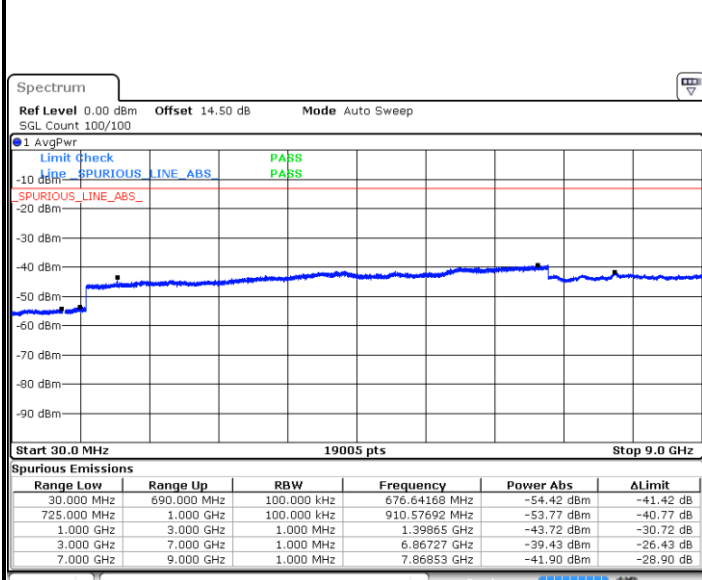

Middle Channel / 16QAM

Date: 5 JUN.2018 23:50:46

Date: 5 JUN.2018 23:53:27

Highest Channel / QPSK

Highest Channel / 16QAM

Date: 5 JUN.2018 23:51:40

Date: 5 JUN.2018 23:54:20

LTE Band 12 / 1.4MHz

LTE Band 12 / 1.4MHz

Highest Channel / QPSK

Date: 6 JUN 2018 19:32:00

Highest Channel / 16QAM

Date: 6 JUN 2018 19:32:53

LTE Band 12 / 3MHz

Lowest Channel / QPSK

Date: 6 JUN 2018 19:38:57

Lowest Channel / 16QAM

Date: 6 JUN 2018 19:39:51

LTE Band 12 / 3MHz

Middle Channel / QPSK

Middle Channel / 16QAM

Date: 6 JUN 2018 19:41:23

Date: 6 JUN 2018 19:42:16

Highest Channel / QPSK

Highest Channel / 16QAM

Date: 6 JUN 2018 19:48:20

Date: 6 JUN 2018 19:49:13

LTE Band 12 / 5MHz

Lowest Channel / QPSK

Lowest Channel / 16QAM

Date: 6 JUN 2018 19:55:17

Date: 6 JUN 2018 19:56:10