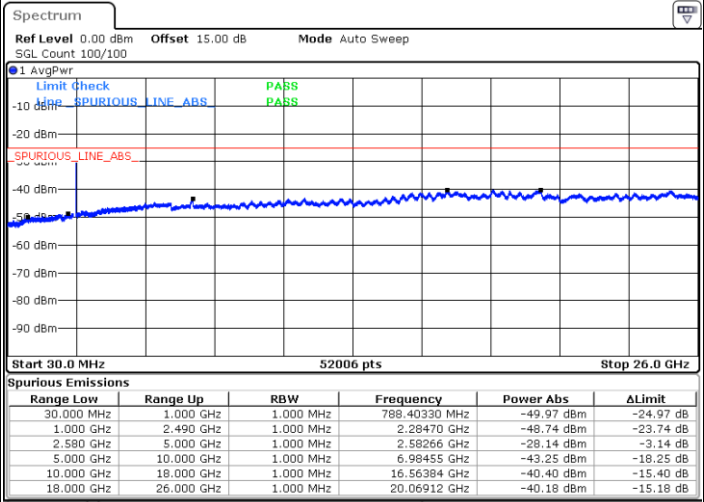

Highest Channel / 16QAM

Date: 5 JUN. 2018 23:40:57

Date: 5 JUN. 2018 23:43:38

LTE Band 7 / 15MHz

Lowest Channel / QPSK

Lowest Channel / 16QAM

Date: 5 JUN.2018 23:44:31

Date: 5 JUN.2018 23:47:12

Middle Channel / QPSK

Middle Channel / 16QAM

Date: 5 JUN.2018 23:45:25

Date: 5 JUN.2018 23:48:05

LTE Band7 / 15MHz

Highest Channel / QPSK

Date: 5 JUN.2018 23:46:18

Highest Channel / 16QAM

Date: 5 JUN.2018 23:48:59

LTE Band 7 / 20MHz

Lowest Channel / QPSK

Date: 5 JUN.2018 23:49:53

Lowest Channel / 16QAM

Date: 5 JUN.2018 23:52:33

LTE Band 7 / 20MHz

Middle Channel / QPSK