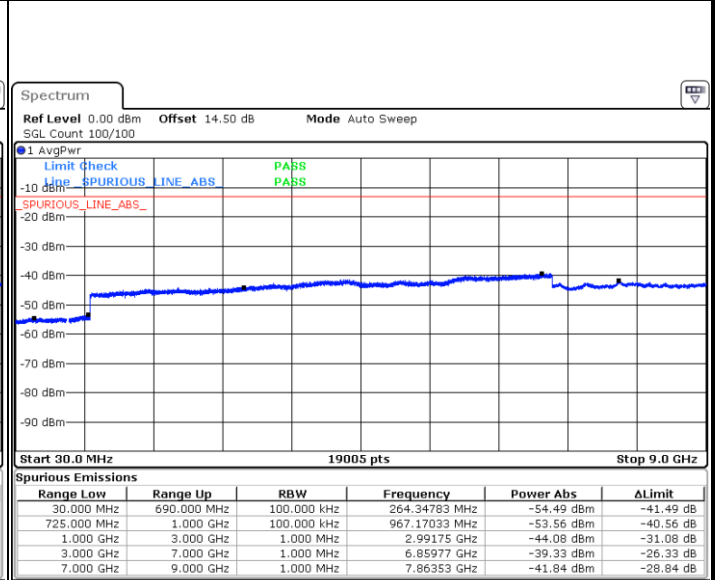

Middle Channel / 16QAM

Date: 5 JUN.2018 23:50:46

Date: 5 JUN.2018 23:53:27

Highest Channel / QPSK

Highest Channel / 16QAM

Date: 5 JUN.2018 23:51:40

Date: 5 JUN.2018 23:54:20

LTE Band 12 / 1.4MHz

Lowest Channel / QPSK

Date: 6 JUN 2018 19:22:37

Lowest Channel / 16QAM

Date: 6 JUN 2018 19:23:30

Middle Channel / QPSK

Date: 6 JUN 2018 19:25:03

Middle Channel / 16QAM

Date: 6 JUN 2018 19:25:56

LTE Band 12 / 1.4MHz

Highest Channel / QPSK

Date: 6 JUN 2018 19:32:00

Highest Channel / 16QAM

Date: 6 JUN 2018 19:32:53

LTE Band 12 / 3MHz

Lowest Channel / QPSK

Date: 6 JUN 2018 19:38:57