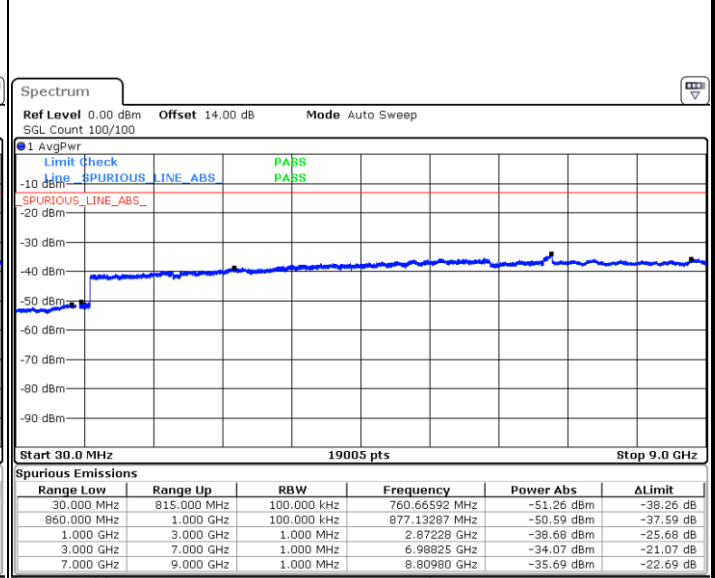

Date: 5 JUN.2018 05:27:50

LTE Band 5 / 10MHz

Lowest Channel / QPSK

Date: 5 JUN.2018 05:36:02

Lowest Channel / 16QAM

Date: 5 JUN.2018 05:36:58

LTE Band 5 / 10MHz

Middle Channel / QPSK

Date: 5 JUN. 2018 05:38:34

Middle Channel / 16QAM

Date: 5 JUN. 2018 05:39:30

Highest Channel / QPSK

Date: 5 JUN. 2018 05:47:41

Highest Channel / 16QAM

Date: 5 JUN. 2018 05:48:37

LTE Band 7 / 5MHz

Lowest Channel / QPSK

Lowest Channel / 16QAM

Date: 5 JUN. 2018 23:33:47

Date: 5 JUN. 2018 23:36:28

Middle Channel / QPSK

Middle Channel / 16QAM

Date: 5 JUN. 2018 23:34:41

Date: 5 JUN. 2018 23:37:22

LTE Band 7 / 5MHz

Highest Channel / QPSK

Date: 5 JUN.2018 23:35:35

Highest Channel / 16QAM

Date: 5 JUN.2018 23:38:16

LTE Band 7 / 10MHz

Lowest Channel / QPSK

Date: 5 JUN.2018 23:39:09