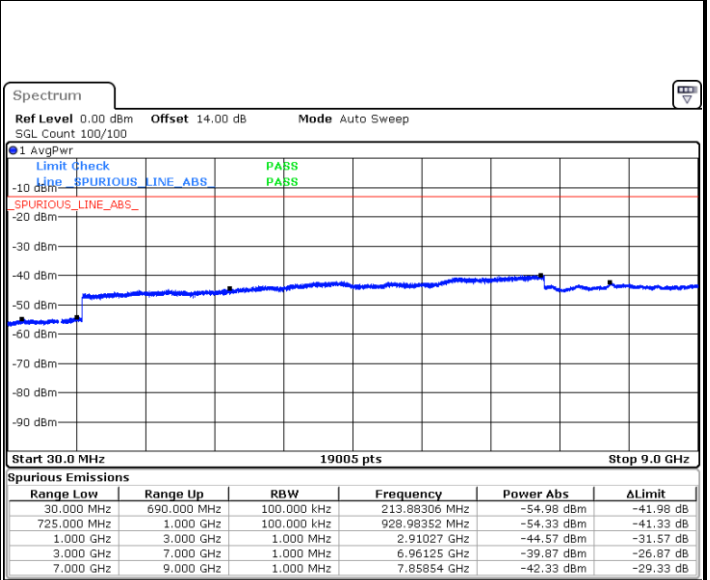

Date: 7 JUN 2018 14:54:30

Middle Channel / 16QAM

Date: 7 JUN 2018 14:55:23

LTE Band 17 / 5MHz

Highest Channel / QPSK

Date: 7 JUN 2018 15:01:27

Highest Channel / 16QAM

Date: 7 JUN 2018 15:02:20

LTE Band 17 / 10MHz

Lowest Channel / QPSK

Date: 7 JUN 2018 15:08:24

Lowest Channel / 16QAM

Date: 7 JUN 2018 15:09:17

LTE Band 17 / 10MHz

Middle Channel / QPSK

Date: 7 JUN 2018 15:10:50

Middle Channel / 16QAM

Date: 7 JUN 2018 15:11:43

Highest Channel / QPSK

Date: 7 JUN 2018 15:17:47

Highest Channel / 16QAM

Date: 7 JUN 2018 15:18:40

LTE Band 66 / 1.4MHz

Lowest Channel / QPSK

Lowest Channel / 16QAM

Date: 8 JUN. 2018 14:13:36

Date: 8 JUN. 2018 14:20:04

Middle Channel / QPSK

Middle Channel / 16QAM

Date: 8 JUN. 2018 14:25:28

Date: 8 JUN. 2018 14:23:35

LTE Band 66 / 1.4MHz