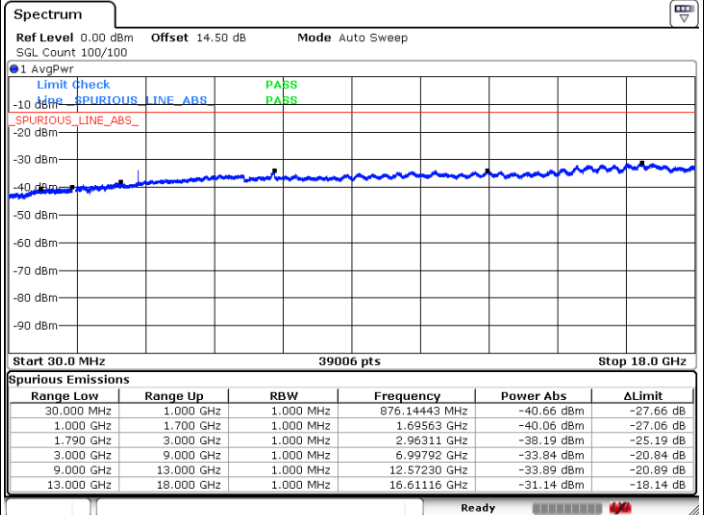

LTE Band 17 / 10MHz

Lowest Channel / QPSK

Date: 7 JUN 2018 15:08:24

Lowest Channel / 16QAM

Date: 7 JUN 2018 15:09:17

LTE Band 17 / 10MHz

Middle Channel / QPSK

Date: 7 JUN 2018 15:10:50

Middle Channel / 16QAM

Date: 7 JUN 2018 15:11:43

Highest Channel / QPSK

Date: 7 JUN 2018 15:17:47

Highest Channel / 16QAM

Date: 7 JUN 2018 15:18:40

LTE Band 66 / 1.4MHz

Lowest Channel / QPSK

Lowest Channel / 16QAM

Date: 8 JUN. 2018 14:13:36

Date: 8 JUN. 2018 14:20:04

Middle Channel / QPSK

Middle Channel / 16QAM

Date: 8 JUN. 2018 14:25:28

Date: 8 JUN. 2018 14:23:35

LTE Band 66 / 1.4MHz

Highest Channel / QPSK

Date: 8 JUN.2018 14:26:38

Highest Channel / 16QAM

Date: 8 JUN.2018 14:27:28

LTE Band 66 / 3MHz

Lowest Channel / QPSK

Date: 8 JUN.2018 14:30:08

Lowest Channel / 16QAM