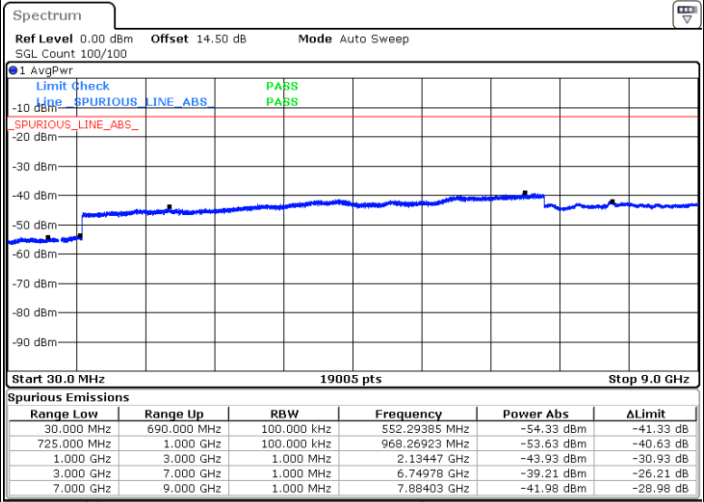

Highest Channel / 16QAM

Date: 6 JUN 2018 19:48:20

Date: 6 JUN 2018 19:49:13

LTE Band 12 / 5MHz

Lowest Channel / QPSK

Lowest Channel / 16QAM

Date: 6 JUN 2018 19:55:17

Date: 6 JUN 2018 19:56:10

Middle Channel / QPSK

Middle Channel / 16QAM

Date: 6 JUN 2018 19:57:43

Date: 6 JUN 2018 19:58:36

LTE Band 12 / 5MHz

Highest Channel / QPSK

Date: 6 JUN 2018 20:04:40

Highest Channel / 16QAM

Date: 6 JUN 2018 20:05:33

LTE Band 12 / 10MHz

Lowest Channel / QPSK

Date: 6 JUN 2018 20:11:37

Lowest Channel / 16QAM

Date: 6 JUN 2018 20:12:30

LTE Band 12 / 10MHz

Middle Channel / QPSK

Date: 6 JUN 2018 20:14:03

Middle Channel / 16QAM

Date: 6 JUN 2018 20:14:56

Highest Channel / QPSK

Date: 6 JUN 2018 20:21:00

Highest Channel / 16QAM

Date: 6 JUN 2018 20:21:53

LTE Band 13 / 5MHz