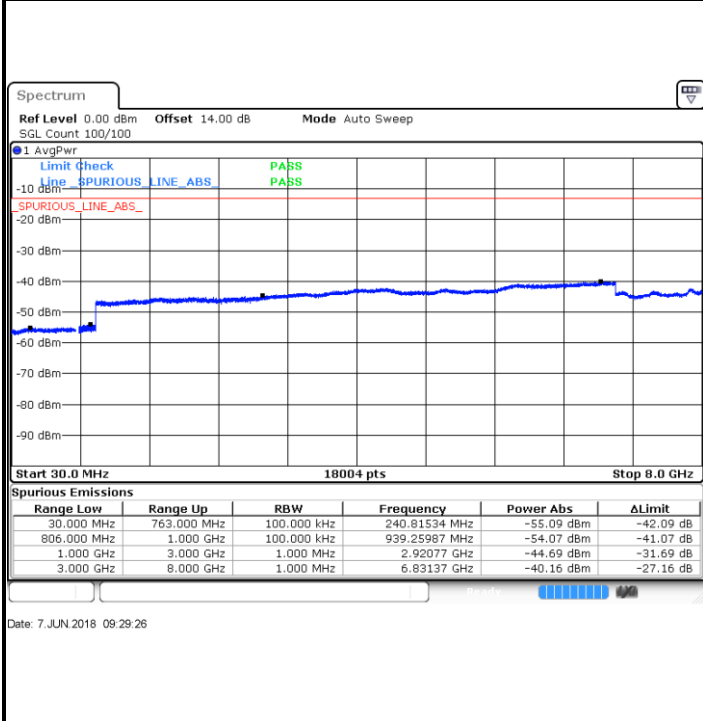

Date: 6 JUN 2018 20:14:03

Middle Channel / 16QAM

Date: 6 JUN 2018 20:14:56

Highest Channel / QPSK

Date: 6 JUN 2018 20:21:00

Highest Channel / 16QAM

Date: 6 JUN 2018 20:21:53

LTE Band 13 / 5MHz

Lowest Channel / QPSK

Lowest Channel / 16QAM

Middle Channel / QPSK

Middle Channel / 16QAM

LTE Band 13 / 5MHz

Highest Channel / QPSK

Highest Channel / 16QAM

LTE Band 13 / 10MHz

Middle Channel / QPSK

Middle Channel / 16QAM

LTE Band 17 / 5MHz

Lowest Channel / QPSK

Date: 7 JUN 2018 14:52:04

Lowest Channel / 16QAM

Date: 7 JUN 2018 14:52:57

Middle Channel / QPSK

Date: 7 JUN 2018 14:54:30

Middle Channel / 16QAM

Date: 7 JUN 2018 14:55:23

LTE Band 17 / 5MHz

Highest Channel / QPSK

Date: 7 JUN 2018 15:01:27

Highest Channel / 16QAM

Date: 7 JUN 2018 15:02:20