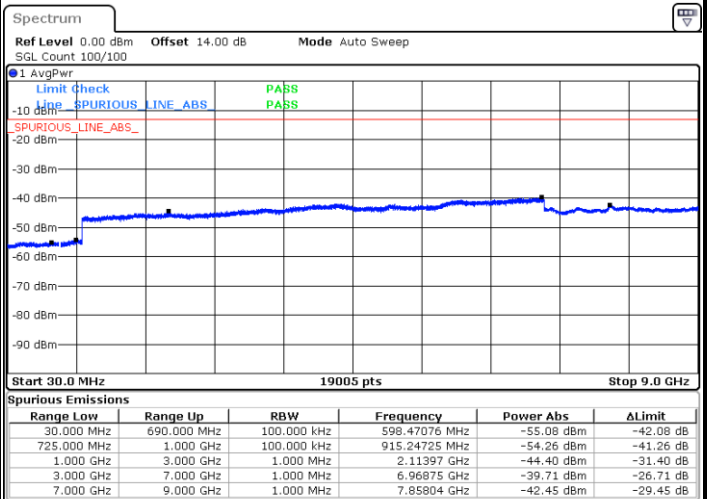

Middle Channel / QPSK

Middle Channel / 16QAM

LTE Band 17 / 5MHz

Lowest Channel / QPSK

Date: 7 JUN 2018 14:52:04

Lowest Channel / 16QAM

Date: 7 JUN 2018 14:52:57

Middle Channel / QPSK

Date: 7 JUN 2018 14:54:30

Middle Channel / 16QAM

Date: 7 JUN 2018 14:55:23

LTE Band 17 / 5MHz

Highest Channel / QPSK

Date: 7 JUN 2018 15:01:27

Highest Channel / 16QAM

Date: 7 JUN 2018 15:02:20

LTE Band 17 / 10MHz

Lowest Channel / QPSK

Date: 7 JUN 2018 15:08:24

Lowest Channel / 16QAM

Date: 7 JUN 2018 15:09:17

LTE Band 17 / 10MHz

Middle Channel / QPSK

Date: 7 JUN 2018 15:10:50

Middle Channel / 16QAM

Date: 7 JUN 2018 15:11:43

Highest Channel / QPSK

Date: 7 JUN 2018 15:17:47

Highest Channel / 16QAM

Date: 7 JUN 2018 15:18:40

LTE Band 66 / 1.4MHz

Lowest Channel / QPSK