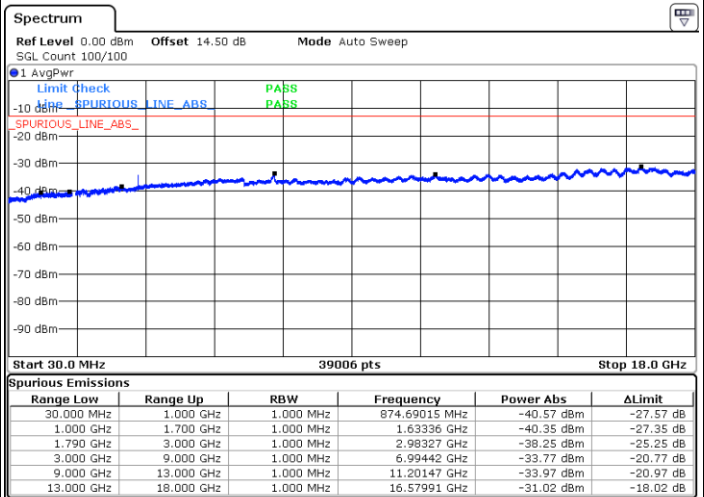

Lowest Channel / 16QAM

Date: 8 JUN. 2018 14:13:36

Date: 8 JUN. 2018 14:20:04

Middle Channel / QPSK

Middle Channel / 16QAM

Date: 8 JUN. 2018 14:25:28

Date: 8 JUN. 2018 14:23:35

LTE Band 66 / 1.4MHz

Highest Channel / QPSK

Date: 8 JUN.2018 14:26:38

Highest Channel / 16QAM

Date: 8 JUN.2018 14:27:28

LTE Band 66 / 3MHz

Lowest Channel / QPSK

Date: 8 JUN.2018 14:30:08

Lowest Channel / 16QAM