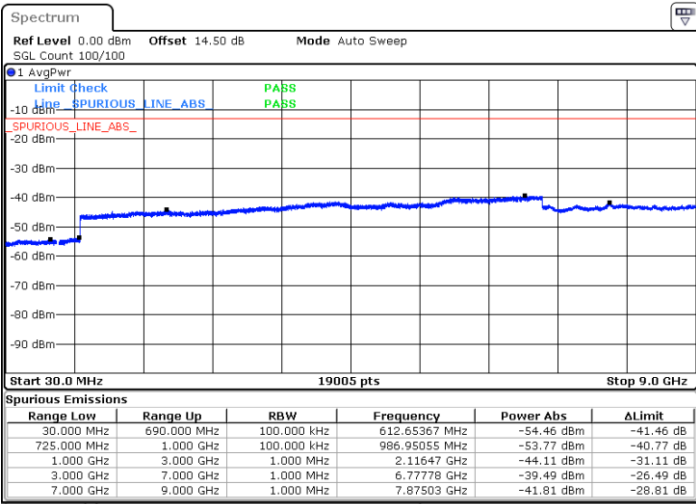

Lowest Channel / 16QAM

Date: 6 JUN 2018 19:39:51

LTE Band 12 / 3MHz

Middle Channel / QPSK

Middle Channel / 16QAM

Date: 6 JUN 2018 19:41:23

Date: 6 JUN 2018 19:42:16

Highest Channel / QPSK

Highest Channel / 16QAM

Date: 6 JUN 2018 19:48:20

Date: 6 JUN 2018 19:49:13

LTE Band 12 / 5MHz

Lowest Channel / QPSK

Lowest Channel / 16QAM

Date: 6 JUN 2018 19:55:17

Date: 6 JUN 2018 19:56:10

Middle Channel / QPSK

Middle Channel / 16QAM

Date: 6 JUN 2018 19:57:43

Date: 6 JUN 2018 19:58:36

LTE Band 12 / 5MHz

Highest Channel / QPSK

Date: 6 JUN 2018 20:04:40

Highest Channel / 16QAM