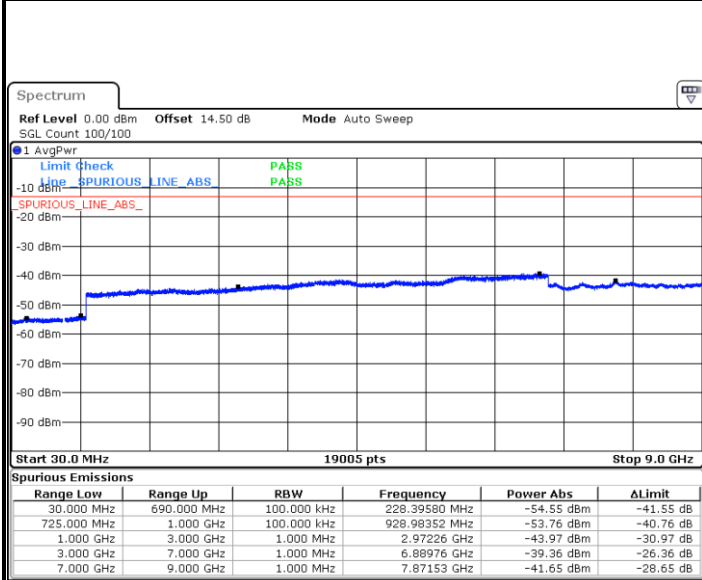

Middle Channel / 16QAM

Date: 5 JUN.2018 23:50:46

Date: 5 JUN.2018 23:53:27

Highest Channel / QPSK

Highest Channel / 16QAM

Date: 5 JUN.2018 23:51:40

Date: 5 JUN.2018 23:54:20

LTE Band 12 / 1.4MHz

Lowest Channel / QPSK

Date: 6 JUN 2018 19:22:37

Lowest Channel / 16QAM

Date: 6 JUN 2018 19:23:30

Middle Channel / QPSK

Date: 6 JUN 2018 19:25:03

Middle Channel / 16QAM

Date: 6 JUN 2018 19:25:56

LTE Band 12 / 1.4MHz

Highest Channel / QPSK

Date: 6 JUN 2018 19:32:00

Highest Channel / 16QAM

Date: 6 JUN 2018 19:32:53

LTE Band 12 / 3MHz

Lowest Channel / QPSK

Date: 6 JUN 2018 19:38:57