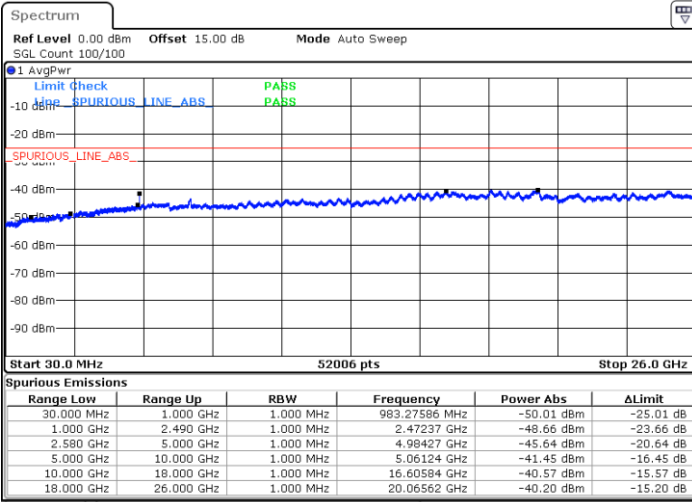

LTE Band 7 / 5MHz

Highest Channel / QPSK

Date: 5 JUN.2018 23:35:35

Highest Channel / 16QAM

Date: 5 JUN.2018 23:38:16

LTE Band 7 / 10MHz

Lowest Channel / QPSK

Date: 5 JUN.2018 23:39:09

Lowest Channel / 16QAM

Date: 5 JUN.2018 23:41:50

LTE Band 7 / 10MHz

Middle Channel / QPSK

Middle Channel / 16QAM

Date: 5 JUN. 2018 23:40:03

Date: 5 JUN. 2018 23:42:44

Highest Channel / QPSK

Highest Channel / 16QAM

Date: 5 JUN. 2018 23:40:57

Date: 5 JUN. 2018 23:43:38

LTE Band 7 / 15MHz

Lowest Channel / QPSK

Lowest Channel / 16QAM

Date: 5 JUN.2018 23:44:31

Date: 5 JUN.2018 23:47:12