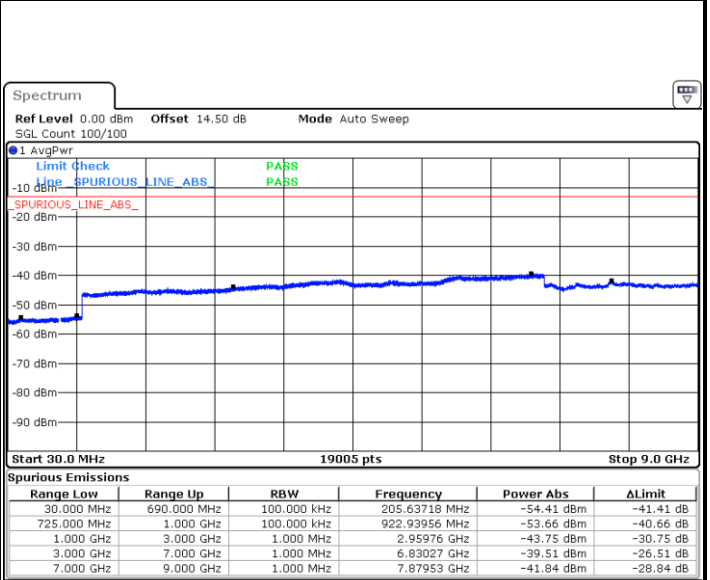

Middle Channel / QPSK

Middle Channel / 16QAM

Date: 6 JUN 2018 19:57:43

Date: 6 JUN 2018 19:58:36

LTE Band 12 / 5MHz

Highest Channel / QPSK

Date: 6 JUN 2018 20:04:40

Highest Channel / 16QAM

Date: 6 JUN 2018 20:05:33

LTE Band 12 / 10MHz

Lowest Channel / QPSK

Date: 6 JUN 2018 20:11:37

Lowest Channel / 16QAM

Date: 6 JUN 2018 20:12:30

LTE Band 12 / 10MHz

Middle Channel / QPSK

Date: 6 JUN 2018 20:14:03

Middle Channel / 16QAM

Date: 6 JUN 2018 20:14:56

Highest Channel / QPSK

Date: 6 JUN 2018 20:21:00

Highest Channel / 16QAM

Date: 6 JUN 2018 20:21:53

LTE Band 13 / 5MHz