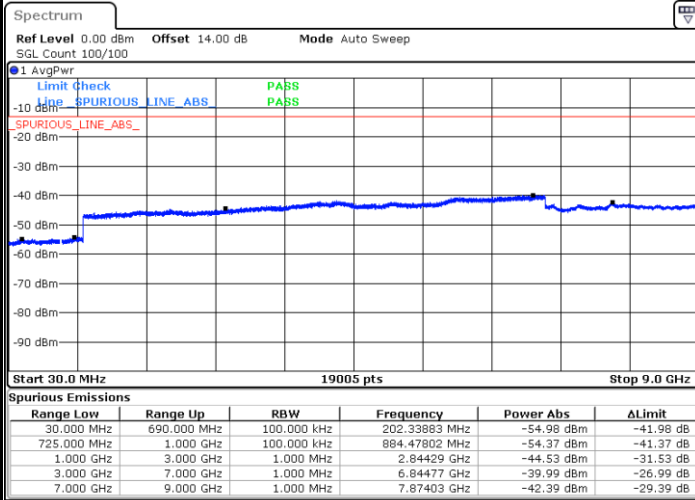

Middle Channel / QPSK

Middle Channel / 16QAM

LTE Band 17 / 5MHz

Lowest Channel / QPSK

Date: 7 JUN 2018 14:52:04

Lowest Channel / 16QAM

Date: 7 JUN 2018 14:52:57

Middle Channel / QPSK

Date: 7 JUN 2018 14:54:30

Middle Channel / 16QAM

Date: 7 JUN 2018 14:55:23

LTE Band 17 / 5MHz

Highest Channel / QPSK

Date: 7 JUN 2018 15:01:27

Highest Channel / 16QAM

Date: 7 JUN 2018 15:02:20

LTE Band 17 / 10MHz

Lowest Channel / QPSK

Date: 7 JUN 2018 15:08:24

Lowest Channel / 16QAM

Date: 7 JUN 2018 15:09:17

LTE Band 17 / 10MHz

Middle Channel / QPSK

Date: 7 JUN 2018 15:10:50

Middle Channel / 16QAM

Date: 7 JUN 2018 15:11:43

Highest Channel / QPSK

Date: 7 JUN 2018 15:17:47

Highest Channel / 16QAM

Date: 7 JUN 2018 15:18:40

LTE Band 66 / 1.4MHz

Lowest Channel / QPSK