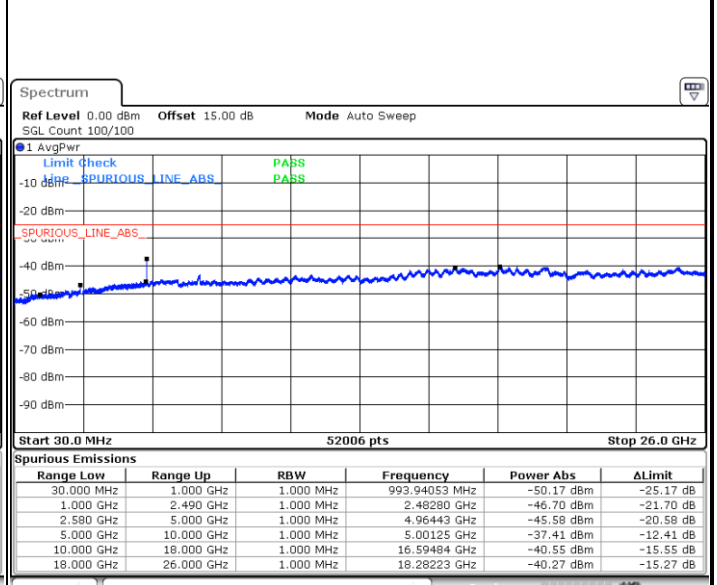

LTE Band 7 / 5MHz

Highest Channel / QPSK

Date: 5 JUN.2018 23:35:35

Highest Channel / 16QAM

Date: 5 JUN.2018 23:38:16

LTE Band 7 / 10MHz

Lowest Channel / QPSK

Date: 5 JUN.2018 23:39:09

Lowest Channel / 16QAM

Date: 5 JUN.2018 23:41:50

LTE Band 7 / 10MHz

Middle Channel / QPSK

Middle Channel / 16QAM

Date: 5 JUN. 2018 23:40:03

Date: 5 JUN. 2018 23:42:44

Highest Channel / QPSK

Highest Channel / 16QAM

Date: 5 JUN. 2018 23:40:57

Date: 5 JUN. 2018 23:43:38

LTE Band 7 / 15MHz

Lowest Channel / QPSK

Lowest Channel / 16QAM

Date: 5 JUN.2018 23:44:31

Date: 5 JUN.2018 23:47:12