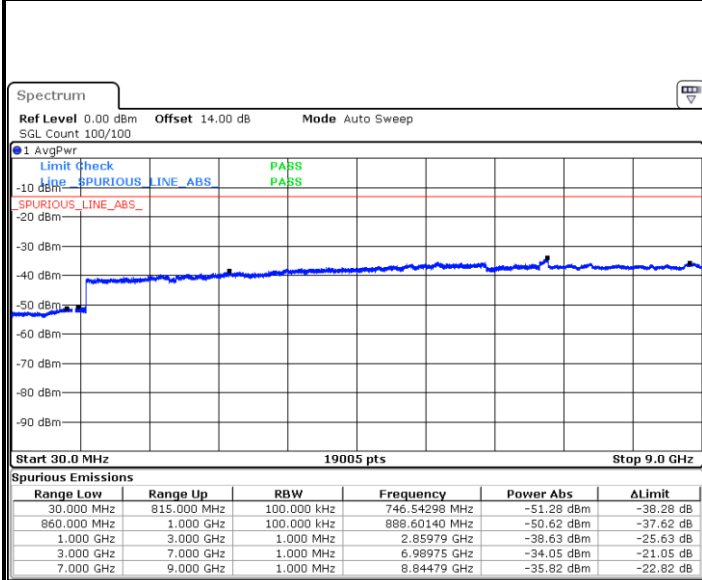

Highest Channel / 16QAM

Date: 5 JUN. 2018 05:06:07

Date: 5 JUN. 2018 05:07:03

LTE Band 5 / 5MHz

Lowest Channel / QPSK

Lowest Channel / 16QAM

Date: 5 JUN.2018 05:15:15

Date: 5 JUN.2018 05:16:11

Middle Channel / QPSK

Middle Channel / 16QAM

Date: 5 JUN.2018 05:17:47

Date: 5 JUN.2018 05:18:43

LTE Band 5 / 5MHz

Highest Channel / QPSK

Date: 5 JUN.2018 05:26:55

Highest Channel / 16QAM

Date: 5 JUN.2018 05:27:50

LTE Band 5 / 10MHz

Lowest Channel / QPSK

Date: 5 JUN.2018 05:36:02

Lowest Channel / 16QAM

Date: 5 JUN.2018 05:36:58

LTE Band 5 / 10MHz

Middle Channel / QPSK

Date: 5 JUN. 2018 05:38:34

Middle Channel / 16QAM

Date: 5 JUN. 2018 05:39:30

Highest Channel / QPSK

Date: 5 JUN. 2018 05:47:41

Highest Channel / 16QAM

Date: 5 JUN. 2018 05:48:37

LTE Band 7 / 5MHz