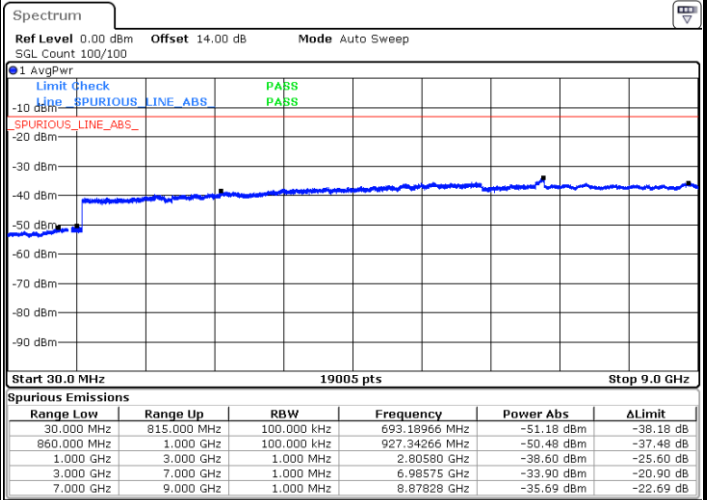

Lowest Channel / 16QAM

Date: 5 JUN.2018 04:55:24

LTE Band 5 / 3MHz

Middle Channel / QPSK

Middle Channel / 16QAM

Date: 5 JUN. 2018 04:57:00

Date: 5 JUN. 2018 04:57:55

Highest Channel / QPSK

Highest Channel / 16QAM

Date: 5 JUN. 2018 05:06:07

Date: 5 JUN. 2018 05:07:03

LTE Band 5 / 5MHz

Lowest Channel / QPSK

Lowest Channel / 16QAM

Date: 5 JUN.2018 05:15:15

Date: 5 JUN.2018 05:16:11

Middle Channel / QPSK

Middle Channel / 16QAM

Date: 5 JUN.2018 05:17:47

Date: 5 JUN.2018 05:18:43

LTE Band 5 / 5MHz

Highest Channel / QPSK

Date: 5 JUN.2018 05:26:55

Highest Channel / 16QAM

Date: 5 JUN.2018 05:27:50

LTE Band 5 / 10MHz

Lowest Channel / QPSK

Date: 5 JUN.2018 05:36:02

Lowest Channel / 16QAM

Date: 5 JUN.2018 05:36:58

LTE Band 5 / 10MHz

Middle Channel / QPSK