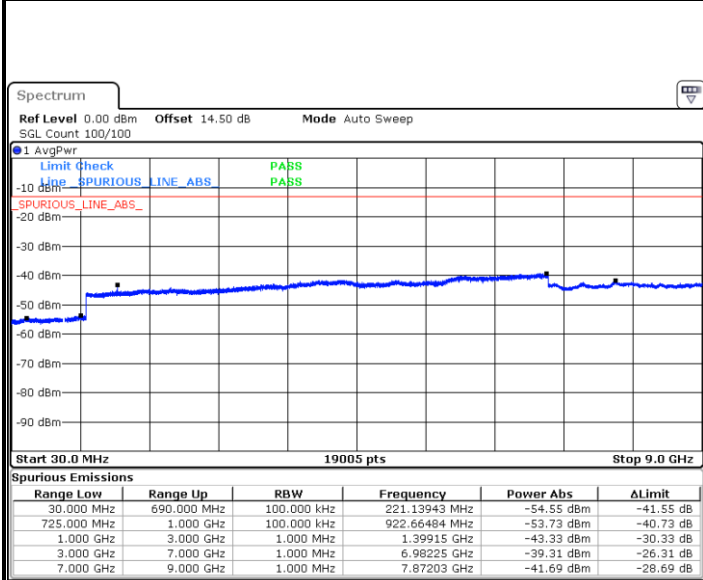

Date: 5 JUN.2018 23:48:59

LTE Band 7 / 20MHz

Lowest Channel / QPSK

Date: 5 JUN.2018 23:49:53

Lowest Channel / 16QAM

Date: 5 JUN.2018 23:52:33

LTE Band 7 / 20MHz

Middle Channel / QPSK

Middle Channel / 16QAM

Date: 5 JUN.2018 23:50:46

Date: 5 JUN.2018 23:53:27

Highest Channel / QPSK

Highest Channel / 16QAM

Date: 5 JUN.2018 23:51:40

Date: 5 JUN.2018 23:54:20

LTE Band 12 / 1.4MHz

Lowest Channel / QPSK

Date: 6 JUN 2018 19:22:37

Lowest Channel / 16QAM

Date: 6 JUN 2018 19:23:30

Middle Channel / QPSK

Date: 6 JUN 2018 19:25:03

Middle Channel / 16QAM

Date: 6 JUN 2018 19:25:56

LTE Band 12 / 1.4MHz

Highest Channel / QPSK

Date: 6 JUN 2018 19:32:00

Highest Channel / 16QAM

Date: 6 JUN 2018 19:32:53

LTE Band 12 / 3MHz

Lowest Channel / QPSK

Date: 6 JUN 2018 19:38:57