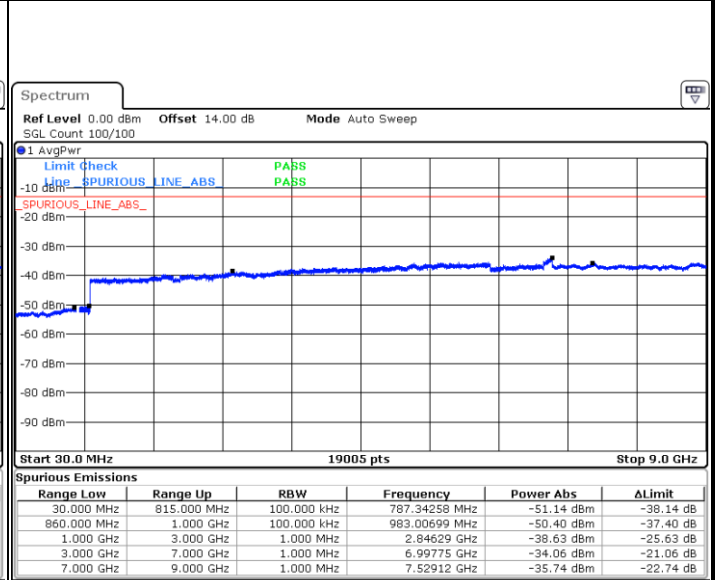

Highest Channel / 16QAM

Date: 5 JUN. 2018 05:06:07

Date: 5 JUN. 2018 05:07:03

LTE Band 5 / 5MHz

Lowest Channel / QPSK

Lowest Channel / 16QAM

Date: 5 JUN.2018 05:15:15

Date: 5 JUN.2018 05:16:11

Middle Channel / QPSK

Middle Channel / 16QAM

Date: 5 JUN.2018 05:17:47

Date: 5 JUN.2018 05:18:43

LTE Band 5 / 5MHz

Highest Channel / QPSK

Date: 5 JUN.2018 05:26:55

Highest Channel / 16QAM

Date: 5 JUN.2018 05:27:50

LTE Band 5 / 10MHz

Lowest Channel / QPSK

Date: 5 JUN.2018 05:36:02

Lowest Channel / 16QAM

Date: 5 JUN.2018 05:36:58

LTE Band 5 / 10MHz

Middle Channel / QPSK

Date: 5 JUN. 2018 05:38:34

Middle Channel / 16QAM

Date: 5 JUN. 2018 05:39:30

Highest Channel / QPSK

Date: 5 JUN. 2018 05:47:41

Highest Channel / 16QAM

Date: 5 JUN. 2018 05:48:37

LTE Band 7 / 5MHz