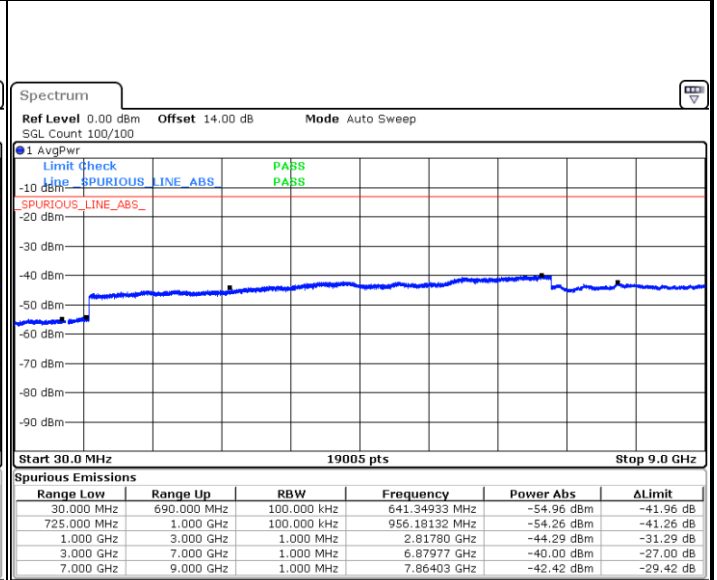

Lowest Channel / QPSK

Lowest Channel / 16QAM

Middle Channel / QPSK

Middle Channel / 16QAM

LTE Band 13 / 5MHz

Highest Channel / QPSK

Highest Channel / 16QAM

LTE Band 13 / 10MHz

Middle Channel / QPSK

Middle Channel / 16QAM

LTE Band 17 / 5MHz

Lowest Channel / QPSK

Date: 7 JUN 2018 14:52:04

Lowest Channel / 16QAM

Date: 7 JUN 2018 14:52:57

Middle Channel / QPSK

Date: 7 JUN 2018 14:54:30

Middle Channel / 16QAM

Date: 7 JUN 2018 14:55:23

LTE Band 17 / 5MHz

Highest Channel / QPSK

Date: 7 JUN 2018 15:01:27

Highest Channel / 16QAM

Date: 7 JUN 2018 15:02:20