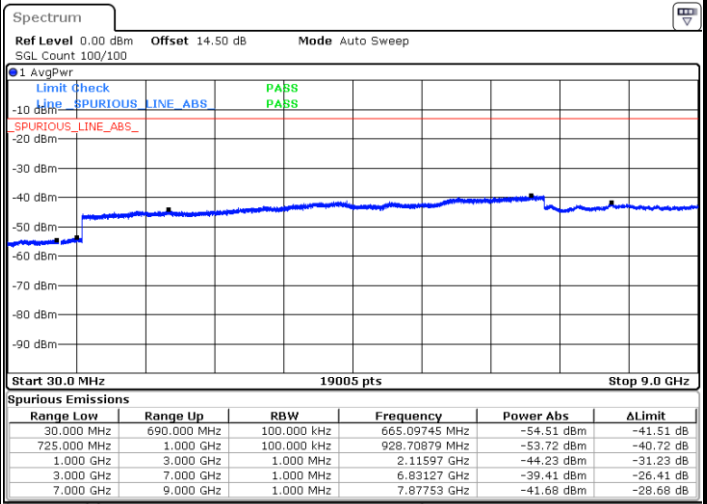

Lowest Channel / 16QAM

Date: 6 JUN 2018 19:39:51

LTE Band 12 / 3MHz

Middle Channel / QPSK

Middle Channel / 16QAM

Date: 6 JUN 2018 19:41:23

Date: 6 JUN 2018 19:42:16

Highest Channel / QPSK

Highest Channel / 16QAM

Date: 6 JUN 2018 19:48:20

Date: 6 JUN 2018 19:49:13

LTE Band 12 / 5MHz

Lowest Channel / QPSK

Lowest Channel / 16QAM

Date: 6 JUN 2018 19:55:17

Date: 6 JUN 2018 19:56:10

Middle Channel / QPSK

Middle Channel / 16QAM

Date: 6 JUN 2018 19:57:43

Date: 6 JUN 2018 19:58:36

LTE Band 12 / 5MHz

Highest Channel / QPSK

Date: 6 JUN 2018 20:04:40

Highest Channel / 16QAM