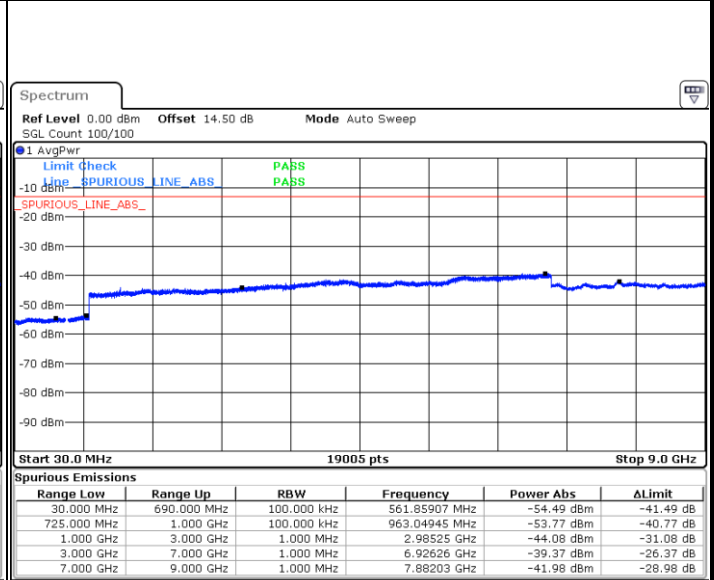

Date: 5 JUN.2018 23:48:59

LTE Band 7 / 20MHz

Lowest Channel / QPSK

Date: 5 JUN.2018 23:49:53

Lowest Channel / 16QAM

Date: 5 JUN.2018 23:52:33

LTE Band 7 / 20MHz

Middle Channel / QPSK

Middle Channel / 16QAM

Date: 5 JUN.2018 23:50:46

Date: 5 JUN.2018 23:53:27

Highest Channel / QPSK

Highest Channel / 16QAM

Date: 5 JUN.2018 23:51:40

Date: 5 JUN.2018 23:54:20

LTE Band 12 / 1.4MHz

Lowest Channel / QPSK

Date: 6 JUN 2018 19:22:37

Lowest Channel / 16QAM

Date: 6 JUN 2018 19:23:30

Middle Channel / QPSK

Date: 6 JUN 2018 19:25:03

Middle Channel / 16QAM

Date: 6 JUN 2018 19:25:56

LTE Band 12 / 1.4MHz

Highest Channel / QPSK

Date: 6 JUN 2018 19:32:00

Highest Channel / 16QAM

Date: 6 JUN 2018 19:32:53

LTE Band 12 / 3MHz

Lowest Channel / QPSK

Date: 6 JUN 2018 19:38:57