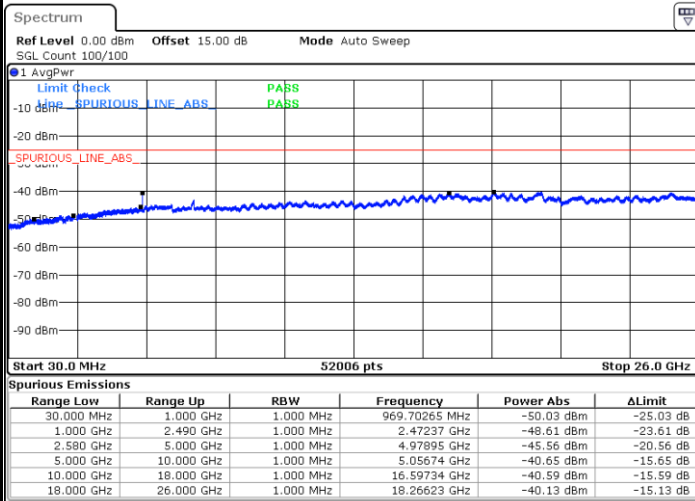

Lowest Channel / 16QAM

Date: 5 JUN.2018 23:41:50

LTE Band 7 / 10MHz

Middle Channel / QPSK

Middle Channel / 16QAM

Date: 5 JUN. 2018 23:40:03

Date: 5 JUN. 2018 23:42:44

Highest Channel / QPSK

Highest Channel / 16QAM

Date: 5 JUN. 2018 23:40:57

Date: 5 JUN. 2018 23:43:38

LTE Band 7 / 15MHz

Lowest Channel / QPSK

Lowest Channel / 16QAM

Date: 5 JUN.2018 23:44:31

Date: 5 JUN.2018 23:47:12

Middle Channel / QPSK

Middle Channel / 16QAM

Date: 5 JUN.2018 23:45:25

Date: 5 JUN.2018 23:48:05

LTE Band7 / 15MHz

Highest Channel / QPSK

Date: 5 JUN.2018 23:46:18

Highest Channel / 16QAM