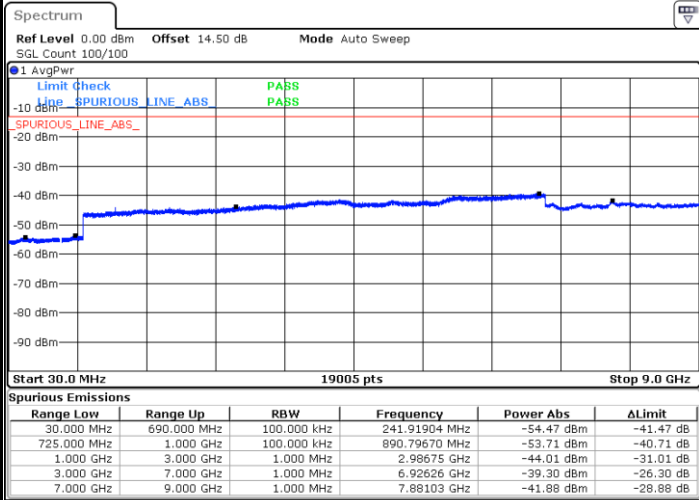

LTE Band 12 / 1.4MHz

Highest Channel / QPSK

Date: 6 JUN 2018 19:32:00

Highest Channel / 16QAM

Date: 6 JUN 2018 19:32:53

LTE Band 12 / 3MHz

Lowest Channel / QPSK

Date: 6 JUN 2018 19:38:57

Lowest Channel / 16QAM

Date: 6 JUN 2018 19:39:51

LTE Band 12 / 3MHz

Middle Channel / QPSK

Middle Channel / 16QAM

Date: 6 JUN 2018 19:41:23

Date: 6 JUN 2018 19:42:16

Highest Channel / QPSK

Highest Channel / 16QAM

Date: 6 JUN 2018 19:48:20

Date: 6 JUN 2018 19:49:13

LTE Band 12 / 5MHz

Lowest Channel / QPSK

Lowest Channel / 16QAM

Date: 6 JUN 2018 19:55:17

Date: 6 JUN 2018 19:56:10