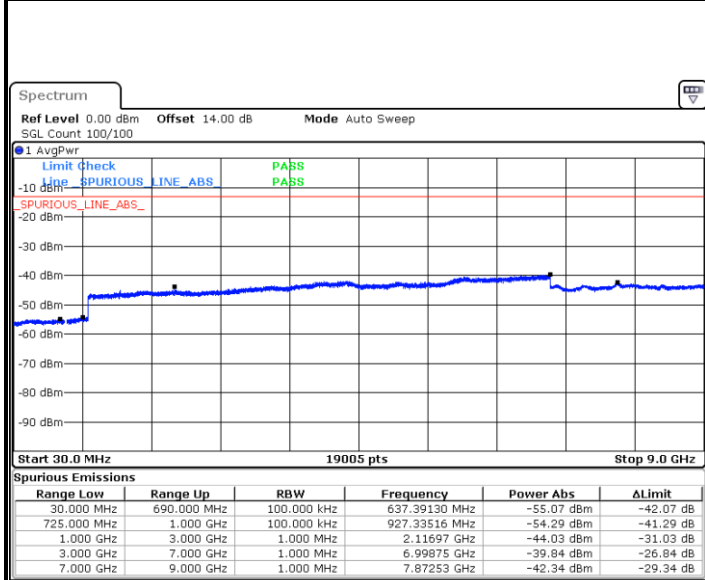

Date: 7 JUN 2018 14:54:30

Middle Channel / 16QAM

Date: 7 JUN 2018 14:55:23

LTE Band 17 / 5MHz

Highest Channel / QPSK

Date: 7 JUN 2018 15:01:27

Highest Channel / 16QAM

Date: 7 JUN 2018 15:02:20

LTE Band 17 / 10MHz

Lowest Channel / QPSK

Date: 7 JUN 2018 15:08:24

Lowest Channel / 16QAM

Date: 7 JUN 2018 15:09:17

LTE Band 17 / 10MHz

Middle Channel / QPSK

Date: 7 JUN 2018 15:10:50

Middle Channel / 16QAM

Date: 7 JUN 2018 15:11:43

Highest Channel / QPSK

Date: 7 JUN 2018 15:17:47

Highest Channel / 16QAM

Date: 7 JUN 2018 15:18:40

LTE Band 66 / 1.4MHz

Lowest Channel / QPSK