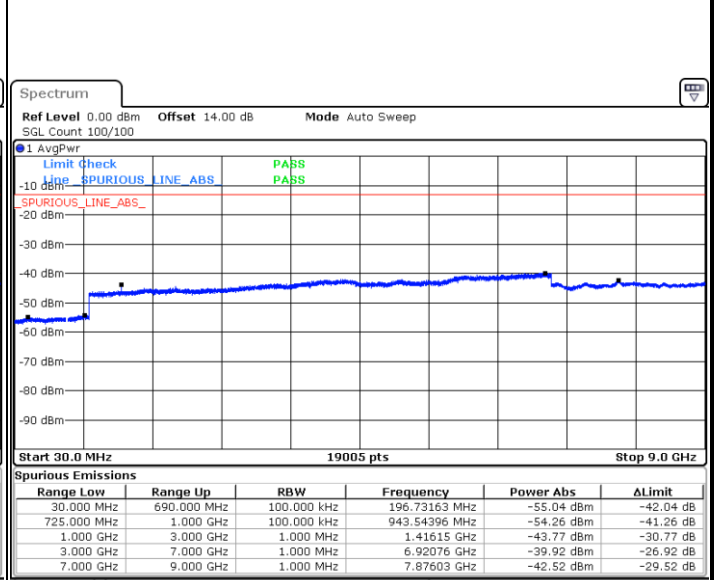

Lowest Channel / QPSK

Lowest Channel / 16QAM

Middle Channel / QPSK

Middle Channel / 16QAM

LTE Band 13 / 5MHz

Highest Channel / QPSK

Highest Channel / 16QAM

LTE Band 13 / 10MHz

Middle Channel / QPSK

Middle Channel / 16QAM

LTE Band 17 / 5MHz

Lowest Channel / QPSK

Date: 7 JUN 2018 14:52:04

Lowest Channel / 16QAM

Date: 7 JUN 2018 14:52:57

Middle Channel / QPSK

Date: 7 JUN 2018 14:54:30

Middle Channel / 16QAM

Date: 7 JUN 2018 14:55:23

LTE Band 17 / 5MHz

Highest Channel / QPSK

Date: 7 JUN 2018 15:01:27

Highest Channel / 16QAM

Date: 7 JUN 2018 15:02:20

LTE Band 17 / 10MHz

Lowest Channel / QPSK

Date: 7 JUN 2018 15:08:24

Lowest Channel / 16QAM

Date: 7 JUN 2018 15:09:17

LTE Band 17 / 10MHz

Middle Channel / QPSK

Date: 7 JUN 2018 15:10:50