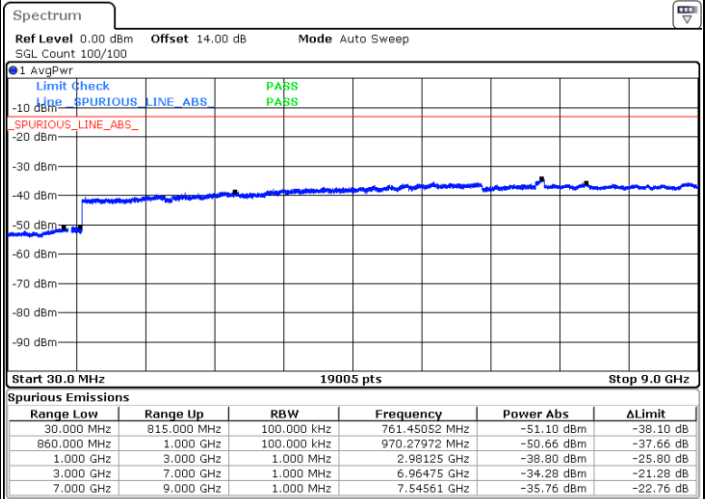

LTE Band 5 / 1.4MHz

Highest Channel / QPSK

Date: 5 JUN.2018 04:45:20

Highest Channel / 16QAM

Date: 5 JUN.2018 04:46:16

LTE Band 5 / 3MHz

Lowest Channel / QPSK

Date: 5 JUN.2018 04:54:28

Lowest Channel / 16QAM

Date: 5 JUN.2018 04:55:24

LTE Band 5 / 3MHz

Middle Channel / QPSK

Middle Channel / 16QAM

Date: 5 JUN. 2018 04:57:00

Date: 5 JUN. 2018 04:57:55

Highest Channel / QPSK

Highest Channel / 16QAM

Date: 5 JUN. 2018 05:06:07

Date: 5 JUN. 2018 05:07:03

LTE Band 5 / 5MHz

Lowest Channel / QPSK

Lowest Channel / 16QAM

Date: 5 JUN.2018 05:15:15

Date: 5 JUN.2018 05:16:11

Middle Channel / QPSK

Middle Channel / 16QAM

Date: 5 JUN.2018 05:17:47

Date: 5 JUN.2018 05:18:43

LTE Band 5 / 5MHz

Highest Channel / QPSK

Date: 5 JUN.2018 05:26:55

Highest Channel / 16QAM