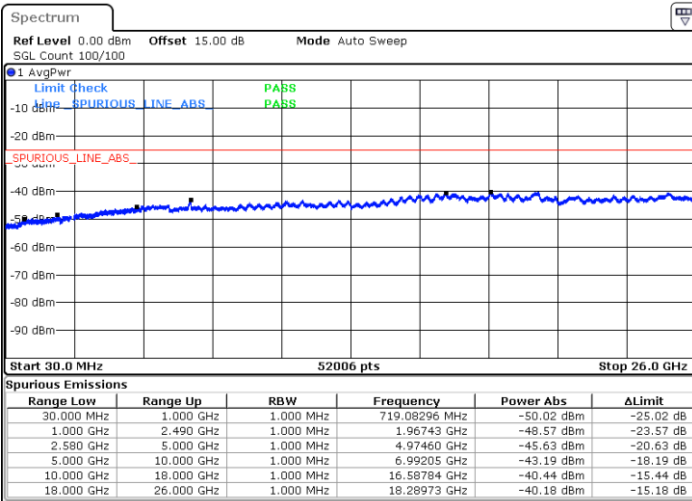

LTE Band 7 / 5MHz

Highest Channel / QPSK

Date: 5 JUN.2018 23:35:35

Highest Channel / 16QAM

Date: 5 JUN.2018 23:38:16

LTE Band 7 / 10MHz

Lowest Channel / QPSK

Date: 5 JUN.2018 23:39:09

Lowest Channel / 16QAM

Date: 5 JUN.2018 23:41:50

LTE Band 7 / 10MHz

Middle Channel / QPSK

Middle Channel / 16QAM

Date: 5 JUN. 2018 23:40:03

Date: 5 JUN. 2018 23:42:44

Highest Channel / QPSK

Highest Channel / 16QAM

Date: 5 JUN. 2018 23:40:57

Date: 5 JUN. 2018 23:43:38

LTE Band 7 / 15MHz

Lowest Channel / QPSK

Lowest Channel / 16QAM

Date: 5 JUN.2018 23:44:31

Date: 5 JUN.2018 23:47:12

Middle Channel / QPSK

Middle Channel / 16QAM

Date: 5 JUN.2018 23:45:25

Date: 5 JUN.2018 23:48:05

LTE Band7 / 15MHz

Highest Channel / QPSK

Date: 5 JUN.2018 23:46:18

Highest Channel / 16QAM