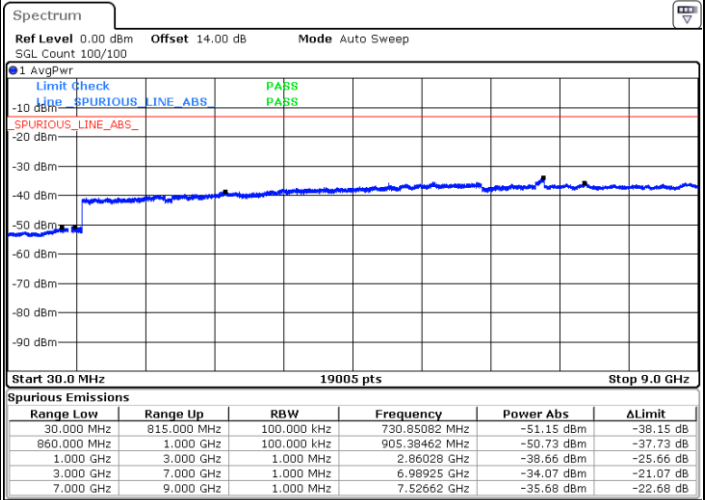

LTE Band 5 / 1.4MHz

Highest Channel / QPSK

Date: 5 JUN.2018 04:45:20

Highest Channel / 16QAM

Date: 5 JUN.2018 04:46:16

LTE Band 5 / 3MHz

Lowest Channel / QPSK

Date: 5 JUN.2018 04:54:28

Lowest Channel / 16QAM

Date: 5 JUN.2018 04:55:24

LTE Band 5 / 3MHz

Middle Channel / QPSK

Middle Channel / 16QAM

Date: 5 JUN. 2018 04:57:00

Date: 5 JUN. 2018 04:57:55

Highest Channel / QPSK

Highest Channel / 16QAM

Date: 5 JUN. 2018 05:06:07

Date: 5 JUN. 2018 05:07:03

LTE Band 5 / 5MHz

Lowest Channel / QPSK

Lowest Channel / 16QAM

Date: 5 JUN.2018 05:15:15

Date: 5 JUN.2018 05:16:11

Middle Channel / QPSK

Middle Channel / 16QAM

Date: 5 JUN.2018 05:17:47

Date: 5 JUN.2018 05:18:43

LTE Band 5 / 5MHz

Highest Channel / QPSK

Date: 5 JUN.2018 05:26:55

Highest Channel / 16QAM