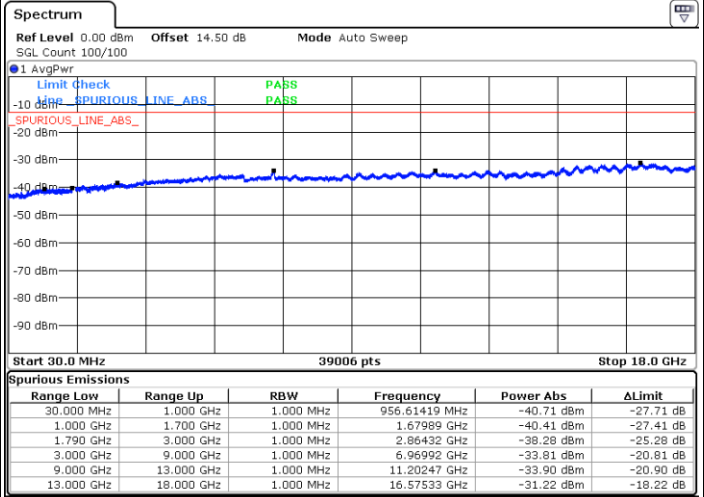

Middle Channel / 16QAM

Date: 7 JUN 2018 15:11:43

Highest Channel / QPSK

Date: 7 JUN 2018 15:17:47

Highest Channel / 16QAM

Date: 7 JUN 2018 15:18:40

LTE Band 66 / 1.4MHz

Lowest Channel / QPSK

Lowest Channel / 16QAM

Date: 8 JUN. 2018 14:13:36

Date: 8 JUN. 2018 14:20:04

Middle Channel / QPSK

Middle Channel / 16QAM

Date: 8 JUN. 2018 14:25:28

Date: 8 JUN. 2018 14:23:35

LTE Band 66 / 1.4MHz

Highest Channel / QPSK

Date: 8 JUN.2018 14:26:38

Highest Channel / 16QAM

Date: 8 JUN.2018 14:27:28

LTE Band 66 / 3MHz

Lowest Channel / QPSK

Date: 8 JUN.2018 14:30:08

Lowest Channel / 16QAM