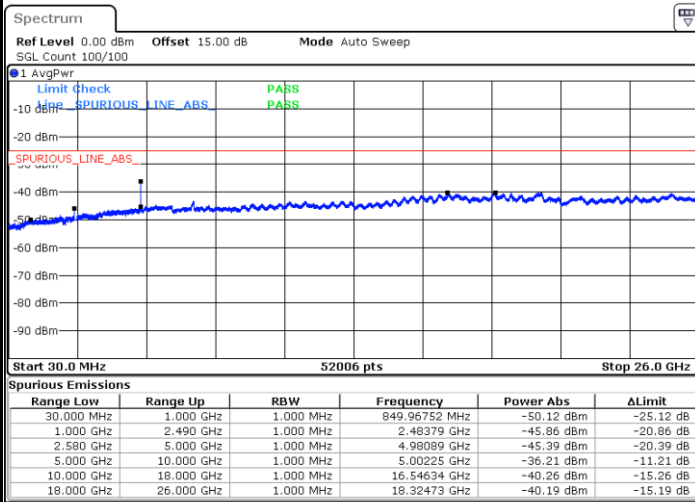

Highest Channel / 16QAM

Date: 5 JUN. 2018 23:40:57

Date: 5 JUN. 2018 23:43:38

LTE Band 7 / 15MHz

Lowest Channel / QPSK

Lowest Channel / 16QAM

Date: 5 JUN.2018 23:44:31

Date: 5 JUN.2018 23:47:12

Middle Channel / QPSK

Middle Channel / 16QAM

Date: 5 JUN.2018 23:45:25

Date: 5 JUN.2018 23:48:05

LTE Band7 / 15MHz

Highest Channel / QPSK

Date: 5 JUN.2018 23:46:18

Highest Channel / 16QAM

Date: 5 JUN.2018 23:48:59

LTE Band 7 / 20MHz

Lowest Channel / QPSK

Date: 5 JUN.2018 23:49:53

Lowest Channel / 16QAM

Date: 5 JUN.2018 23:52:33

LTE Band 7 / 20MHz

Middle Channel / QPSK