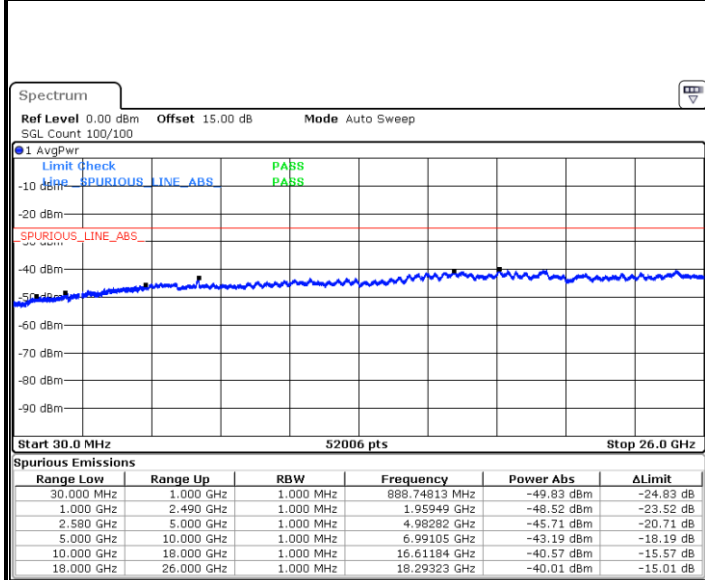

Date: 5 JUN. 2018 05:38:34

Middle Channel / 16QAM

Date: 5 JUN. 2018 05:39:30

Highest Channel / QPSK

Date: 5 JUN. 2018 05:47:41

Highest Channel / 16QAM

Date: 5 JUN. 2018 05:48:37

LTE Band 7 / 5MHz

Lowest Channel / QPSK

Lowest Channel / 16QAM

Date: 5 JUN. 2018 23:33:47

Date: 5 JUN. 2018 23:36:28

Middle Channel / QPSK

Middle Channel / 16QAM

Date: 5 JUN. 2018 23:34:41

Date: 5 JUN. 2018 23:37:22

LTE Band 7 / 5MHz

Highest Channel / QPSK

Date: 5 JUN.2018 23:35:35

Highest Channel / 16QAM

Date: 5 JUN.2018 23:38:16

LTE Band 7 / 10MHz

Lowest Channel / QPSK

Date: 5 JUN.2018 23:39:09

Lowest Channel / 16QAM

Date: 5 JUN.2018 23:41:50

LTE Band 7 / 10MHz

Middle Channel / QPSK

Middle Channel / 16QAM

Date: 5 JUN. 2018 23:40:03

Date: 5 JUN. 2018 23:42:44

Highest Channel / QPSK