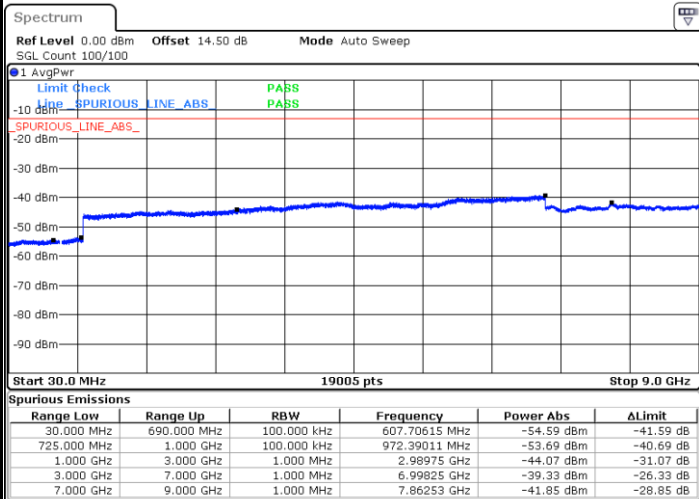

LTE Band 12 / 1.4MHz

Highest Channel / QPSK

Date: 6 JUN 2018 19:32:00

Highest Channel / 16QAM

Date: 6 JUN 2018 19:32:53

LTE Band 12 / 3MHz

Lowest Channel / QPSK

Date: 6 JUN 2018 19:38:57

Lowest Channel / 16QAM

Date: 6 JUN 2018 19:39:51

LTE Band 12 / 3MHz

Middle Channel / QPSK

Middle Channel / 16QAM

Date: 6 JUN 2018 19:41:23

Date: 6 JUN 2018 19:42:16

Highest Channel / QPSK

Highest Channel / 16QAM

Date: 6 JUN 2018 19:48:20

Date: 6 JUN 2018 19:49:13

LTE Band 12 / 5MHz

Lowest Channel / QPSK

Lowest Channel / 16QAM

Date: 6 JUN 2018 19:55:17

Date: 6 JUN 2018 19:56:10