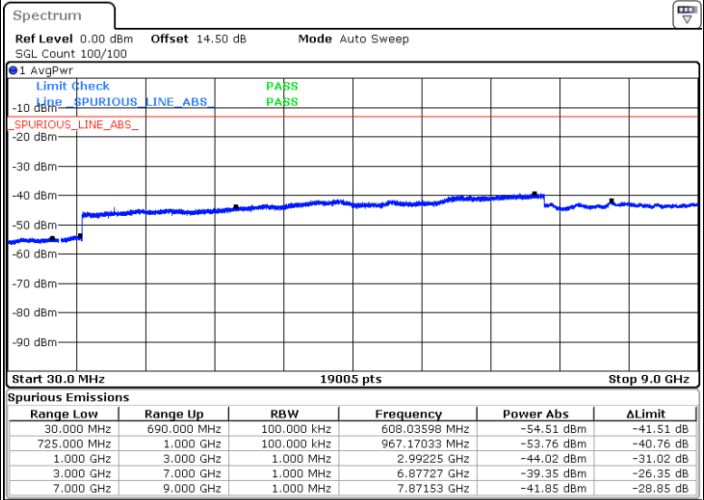

LTE Band 12 / 1.4MHz

Highest Channel / QPSK

Date: 6 JUN 2018 19:32:00

Highest Channel / 16QAM

Date: 6 JUN 2018 19:32:53

LTE Band 12 / 3MHz

Lowest Channel / QPSK

Date: 6 JUN 2018 19:38:57

Lowest Channel / 16QAM

Date: 6 JUN 2018 19:39:51

LTE Band 12 / 3MHz

Middle Channel / QPSK

Middle Channel / 16QAM

Date: 6 JUN 2018 19:41:23

Date: 6 JUN 2018 19:42:16

Highest Channel / QPSK

Highest Channel / 16QAM

Date: 6 JUN 2018 19:48:20

Date: 6 JUN 2018 19:49:13

LTE Band 12 / 5MHz

Lowest Channel / QPSK

Lowest Channel / 16QAM

Date: 6 JUN 2018 19:55:17

Date: 6 JUN 2018 19:56:10