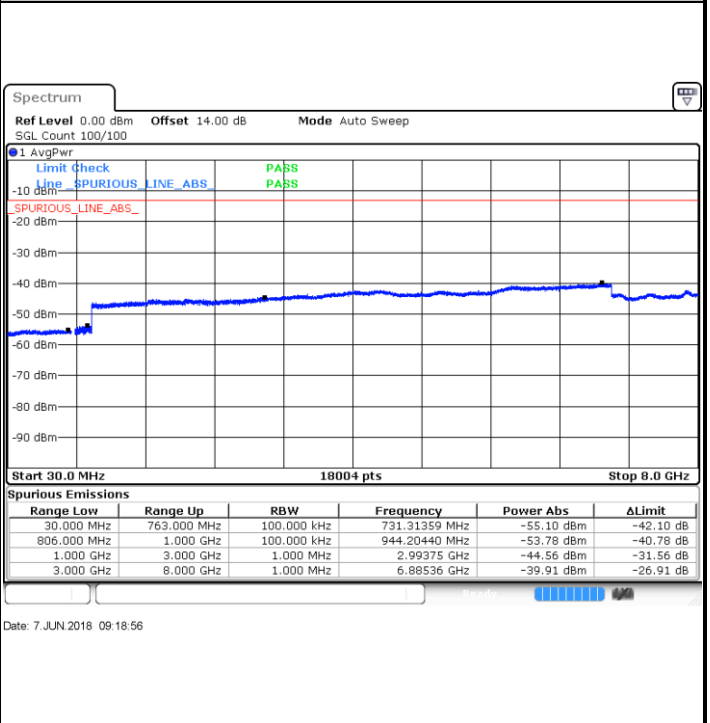

Date: 6 JUN 2018 20:05:33

LTE Band 12 / 10MHz

Lowest Channel / QPSK

Date: 6 JUN 2018 20:11:37

Lowest Channel / 16QAM

Date: 6 JUN 2018 20:12:30

LTE Band 12 / 10MHz

Middle Channel / QPSK

Date: 6 JUN 2018 20:14:03

Middle Channel / 16QAM

Date: 6 JUN 2018 20:14:56

Highest Channel / QPSK

Date: 6 JUN 2018 20:21:00

Highest Channel / 16QAM

Date: 6 JUN 2018 20:21:53

LTE Band 13 / 5MHz

Lowest Channel / QPSK

Lowest Channel / 16QAM

Middle Channel / QPSK

Middle Channel / 16QAM

LTE Band 13 / 5MHz

Highest Channel / QPSK

Highest Channel / 16QAM

LTE Band 13 / 10MHz