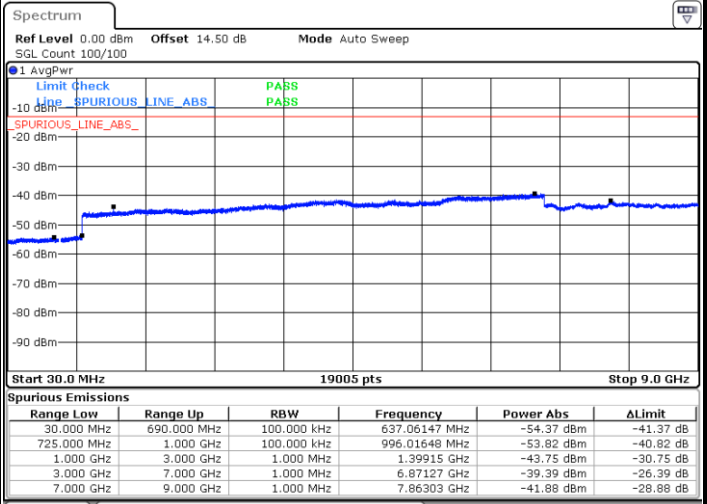

Lowest Channel / 16QAM

Date: 6 JUN 2018 19:39:51

LTE Band 12 / 3MHz

Middle Channel / QPSK

Middle Channel / 16QAM

Date: 6 JUN 2018 19:41:23

Date: 6 JUN 2018 19:42:16

Highest Channel / QPSK

Highest Channel / 16QAM

Date: 6 JUN 2018 19:48:20

Date: 6 JUN 2018 19:49:13

LTE Band 12 / 5MHz

Lowest Channel / QPSK

Lowest Channel / 16QAM

Date: 6 JUN 2018 19:55:17

Date: 6 JUN 2018 19:56:10

Middle Channel / QPSK

Middle Channel / 16QAM

Date: 6 JUN 2018 19:57:43

Date: 6 JUN 2018 19:58:36

LTE Band 12 / 5MHz

Highest Channel / QPSK

Date: 6 JUN 2018 20:04:40

Highest Channel / 16QAM