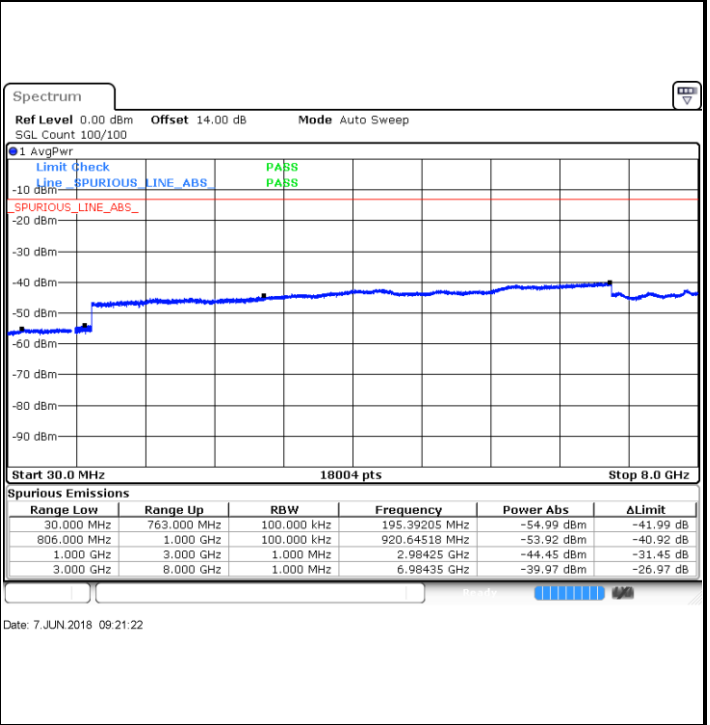

Date: 6 JUN 2018 20:14:03

Middle Channel / 16QAM

Date: 6 JUN 2018 20:14:56

Highest Channel / QPSK

Date: 6 JUN 2018 20:21:00

Highest Channel / 16QAM

Date: 6 JUN 2018 20:21:53

LTE Band 13 / 5MHz

Lowest Channel / QPSK

Lowest Channel / 16QAM

Middle Channel / QPSK

Middle Channel / 16QAM

LTE Band 13 / 5MHz

Highest Channel / QPSK

Highest Channel / 16QAM

LTE Band 13 / 10MHz

Middle Channel / QPSK

Middle Channel / 16QAM

LTE Band 17 / 5MHz

Lowest Channel / QPSK

Date: 7 JUN 2018 14:52:04

Lowest Channel / 16QAM

Date: 7 JUN 2018 14:52:57

Middle Channel / QPSK

Date: 7 JUN 2018 14:54:30

Middle Channel / 16QAM

Date: 7 JUN 2018 14:55:23

LTE Band 17 / 5MHz

Highest Channel / QPSK

Date: 7 JUN 2018 15:01:27

Highest Channel / 16QAM

Date: 7 JUN 2018 15:02:20