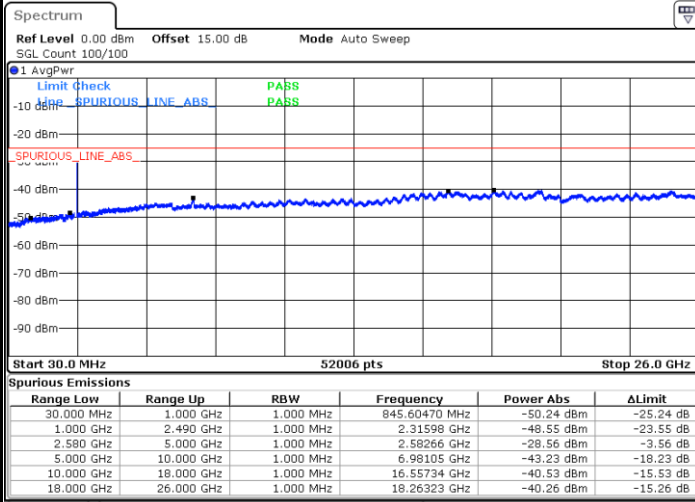

Highest Channel / 16QAM

Date: 5 JUN. 2018 23:40:57

Date: 5 JUN. 2018 23:43:38

LTE Band 7 / 15MHz

Lowest Channel / QPSK

Lowest Channel / 16QAM

Date: 5 JUN.2018 23:44:31

Date: 5 JUN.2018 23:47:12

Middle Channel / QPSK

Middle Channel / 16QAM

Date: 5 JUN.2018 23:45:25

Date: 5 JUN.2018 23:48:05

LTE Band7 / 15MHz

Highest Channel / QPSK

Date: 5 JUN.2018 23:46:18

Highest Channel / 16QAM

Date: 5 JUN.2018 23:48:59

LTE Band 7 / 20MHz

Lowest Channel / QPSK

Date: 5 JUN.2018 23:49:53

Lowest Channel / 16QAM

Date: 5 JUN.2018 23:52:33

LTE Band 7 / 20MHz

Middle Channel / QPSK

Middle Channel / 16QAM

Date: 5 JUN.2018 23:50:46

Date: 5 JUN.2018 23:53:27

Highest Channel / QPSK

Highest Channel / 16QAM

Date: 5 JUN.2018 23:51:40

Date: 5 JUN.2018 23:54:20

LTE Band 12 / 1.4MHz