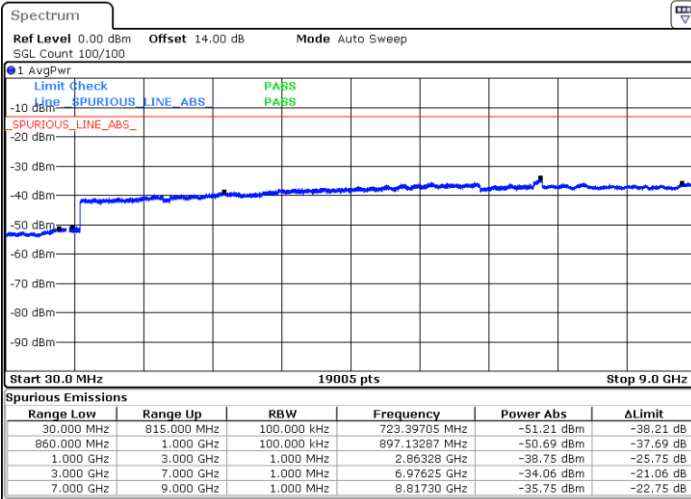

LTE Band 5 / 1.4MHz

Highest Channel / QPSK

Date: 5 JUN.2018 04:45:20

Highest Channel / 16QAM

Date: 5 JUN.2018 04:46:16

LTE Band 5 / 3MHz

Lowest Channel / QPSK

Date: 5 JUN.2018 04:54:28

Lowest Channel / 16QAM

Date: 5 JUN.2018 04:55:24

LTE Band 5 / 3MHz

Middle Channel / QPSK

Middle Channel / 16QAM

Date: 5 JUN. 2018 04:57:00

Date: 5 JUN. 2018 04:57:55

Highest Channel / QPSK

Highest Channel / 16QAM

Date: 5 JUN. 2018 05:06:07

Date: 5 JUN. 2018 05:07:03

LTE Band 5 / 5MHz

Lowest Channel / QPSK

Lowest Channel / 16QAM

Date: 5 JUN.2018 05:15:15

Date: 5 JUN.2018 05:16:11