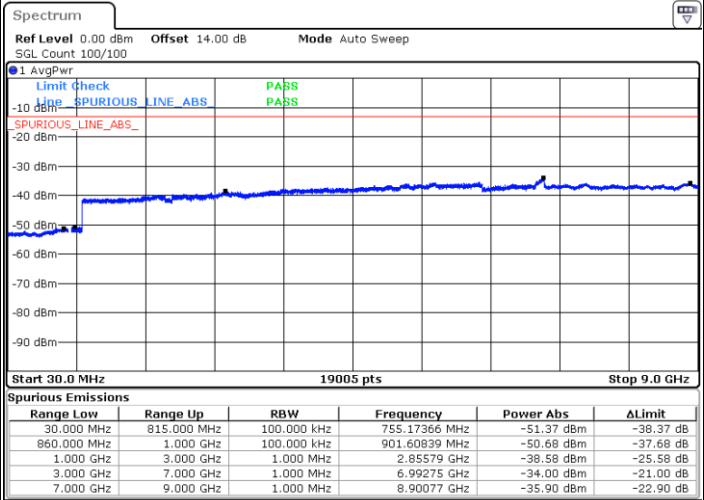

LTE Band 5 / 1.4MHz

Highest Channel / QPSK

Date: 5 JUN.2018 04:45:20

Highest Channel / 16QAM

Date: 5 JUN.2018 04:46:16

LTE Band 5 / 3MHz

Lowest Channel / QPSK

Date: 5 JUN.2018 04:54:28

Lowest Channel / 16QAM

Date: 5 JUN.2018 04:55:24

LTE Band 5 / 3MHz

Middle Channel / QPSK

Middle Channel / 16QAM

Date: 5 JUN. 2018 04:57:00

Date: 5 JUN. 2018 04:57:55

Highest Channel / QPSK

Highest Channel / 16QAM

Date: 5 JUN. 2018 05:06:07

Date: 5 JUN. 2018 05:07:03

LTE Band 5 / 5MHz

Lowest Channel / QPSK

Lowest Channel / 16QAM

Date: 5 JUN.2018 05:15:15

Date: 5 JUN.2018 05:16:11