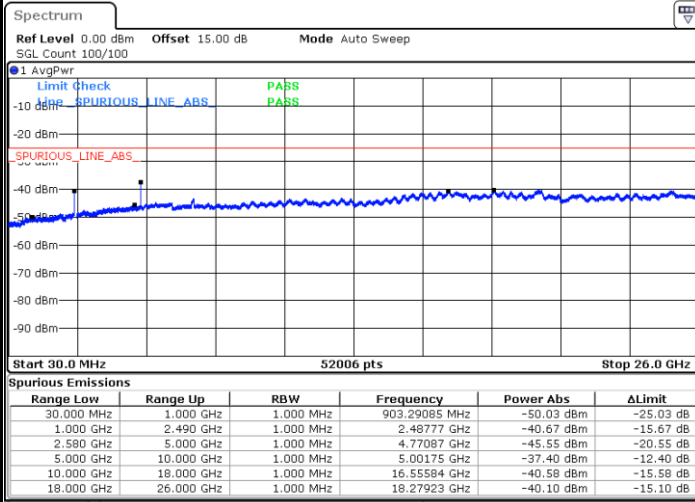

Lowest Channel / 16QAM

Date: 5 JUN.2018 23:41:50

LTE Band 7 / 10MHz

Middle Channel / QPSK

Middle Channel / 16QAM

Date: 5 JUN. 2018 23:40:03

Date: 5 JUN. 2018 23:42:44

Highest Channel / QPSK

Highest Channel / 16QAM

Date: 5 JUN. 2018 23:40:57

Date: 5 JUN. 2018 23:43:38

LTE Band 7 / 15MHz

Lowest Channel / QPSK

Lowest Channel / 16QAM

Date: 5 JUN.2018 23:44:31

Date: 5 JUN.2018 23:47:12

Middle Channel / QPSK

Middle Channel / 16QAM

Date: 5 JUN.2018 23:45:25

Date: 5 JUN.2018 23:48:05

LTE Band7 / 15MHz

Highest Channel / QPSK

Date: 5 JUN.2018 23:46:18

Highest Channel / 16QAM