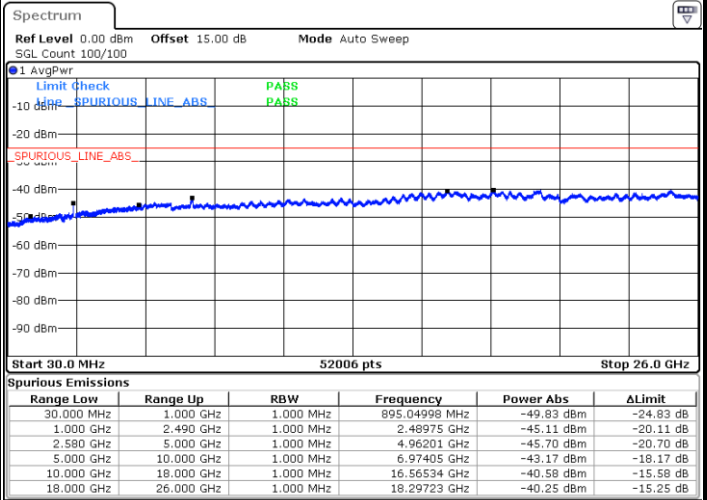

Middle Channel / QPSK

Middle Channel / 16QAM

Date: 5 JUN.2018 23:45:25

Date: 5 JUN.2018 23:48:05

LTE Band7 / 15MHz

Highest Channel / QPSK

Date: 5 JUN.2018 23:46:18

Highest Channel / 16QAM

Date: 5 JUN.2018 23:48:59

LTE Band 7 / 20MHz

Lowest Channel / QPSK

Date: 5 JUN.2018 23:49:53

Lowest Channel / 16QAM

Date: 5 JUN.2018 23:52:33

LTE Band 7 / 20MHz

Middle Channel / QPSK

Middle Channel / 16QAM

Date: 5 JUN.2018 23:50:46

Date: 5 JUN.2018 23:53:27

Highest Channel / QPSK

Highest Channel / 16QAM

Date: 5 JUN.2018 23:51:40

Date: 5 JUN.2018 23:54:20

LTE Band 12 / 1.4MHz