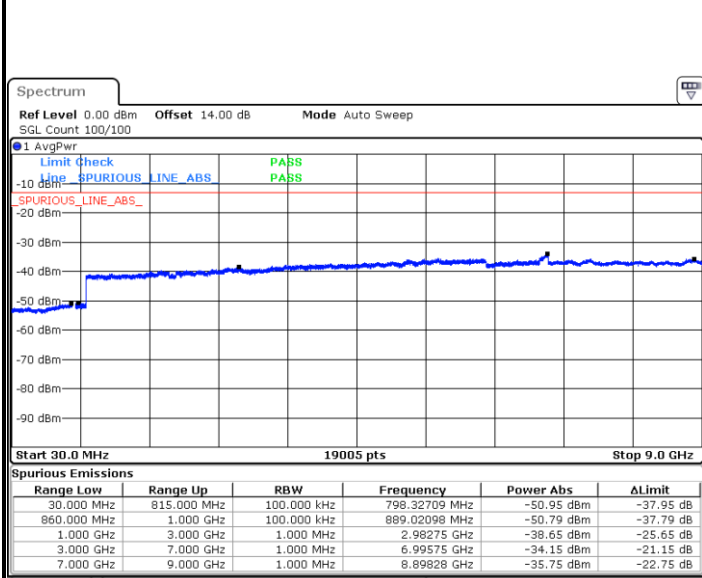

Highest Channel / 16QAM

Date: 5 JUN. 2018 05:06:07

Date: 5 JUN. 2018 05:07:03

LTE Band 5 / 5MHz

Lowest Channel / QPSK

Lowest Channel / 16QAM

Date: 5 JUN.2018 05:15:15

Date: 5 JUN.2018 05:16:11

Middle Channel / QPSK

Middle Channel / 16QAM

Date: 5 JUN.2018 05:17:47

Date: 5 JUN.2018 05:18:43

LTE Band 5 / 5MHz

Highest Channel / QPSK

Date: 5 JUN.2018 05:26:55

Highest Channel / 16QAM

Date: 5 JUN.2018 05:27:50

LTE Band 5 / 10MHz

Lowest Channel / QPSK

Date: 5 JUN.2018 05:36:02

Lowest Channel / 16QAM

Date: 5 JUN.2018 05:36:58

LTE Band 5 / 10MHz

Middle Channel / QPSK

Date: 5 JUN. 2018 05:38:34

Middle Channel / 16QAM

Date: 5 JUN. 2018 05:39:30

Highest Channel / QPSK

Date: 5 JUN. 2018 05:47:41

Highest Channel / 16QAM

Date: 5 JUN. 2018 05:48:37

LTE Band 7 / 5MHz