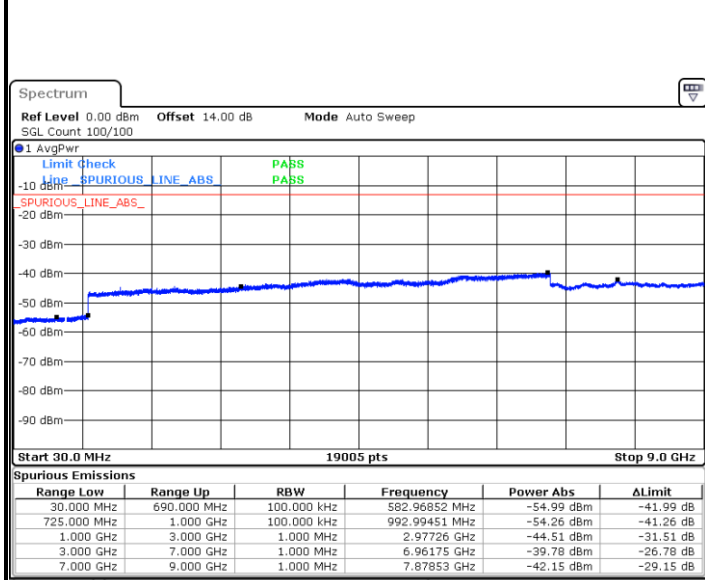

Date: 7 JUN 2018 14:54:30

Middle Channel / 16QAM

Date: 7 JUN 2018 14:55:23

LTE Band 17 / 5MHz

Highest Channel / QPSK

Date: 7 JUN 2018 15:01:27

Highest Channel / 16QAM

Date: 7 JUN 2018 15:02:20

LTE Band 17 / 10MHz

Lowest Channel / QPSK

Date: 7 JUN 2018 15:08:24

Lowest Channel / 16QAM

Date: 7 JUN 2018 15:09:17

LTE Band 17 / 10MHz

Middle Channel / QPSK

Date: 7 JUN 2018 15:10:50

Middle Channel / 16QAM

Date: 7 JUN 2018 15:11:43

Highest Channel / QPSK

Date: 7 JUN 2018 15:17:47

Highest Channel / 16QAM

Date: 7 JUN 2018 15:18:40

LTE Band 66 / 1.4MHz

Lowest Channel / QPSK

Lowest Channel / 16QAM

Date: 8 JUN. 2018 14:13:36

Date: 8 JUN. 2018 14:20:04

Middle Channel / QPSK

Middle Channel / 16QAM

Date: 8 JUN. 2018 14:25:28

Date: 8 JUN. 2018 14:23:35

LTE Band 66 / 1.4MHz