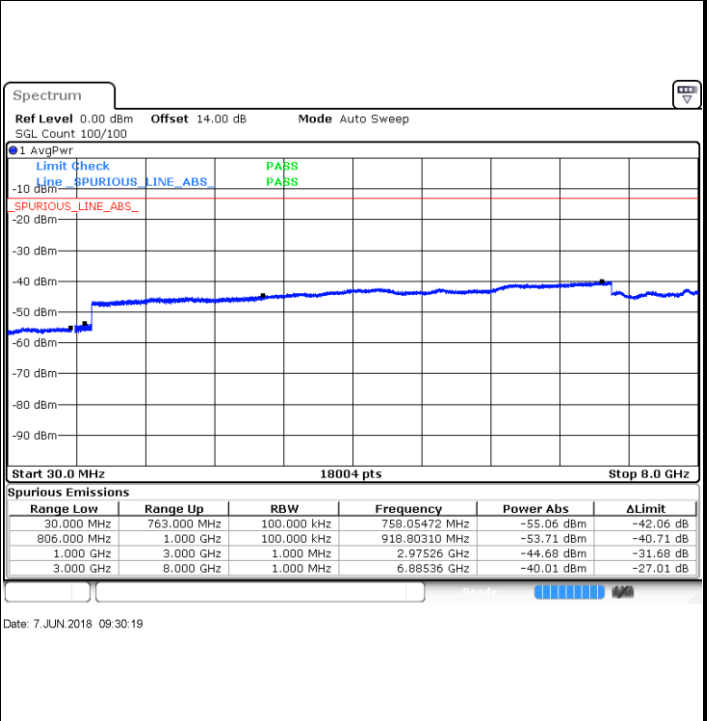

Date: 6 JUN 2018 20:14:03

Middle Channel / 16QAM

Date: 6 JUN 2018 20:14:56

Highest Channel / QPSK

Date: 6 JUN 2018 20:21:00

Highest Channel / 16QAM

Date: 6 JUN 2018 20:21:53

LTE Band 13 / 5MHz

Lowest Channel / QPSK

Lowest Channel / 16QAM

Middle Channel / QPSK

Middle Channel / 16QAM

LTE Band 13 / 5MHz

Highest Channel / QPSK

Highest Channel / 16QAM

LTE Band 13 / 10MHz

Middle Channel / QPSK

Middle Channel / 16QAM

LTE Band 17 / 5MHz

Lowest Channel / QPSK

Date: 7 JUN 2018 14:52:04

Lowest Channel / 16QAM

Date: 7 JUN 2018 14:52:57

Middle Channel / QPSK

Date: 7 JUN 2018 14:54:30

Middle Channel / 16QAM

Date: 7 JUN 2018 14:55:23

LTE Band 17 / 5MHz

Highest Channel / QPSK

Date: 7 JUN 2018 15:01:27

Highest Channel / 16QAM

Date: 7 JUN 2018 15:02:20