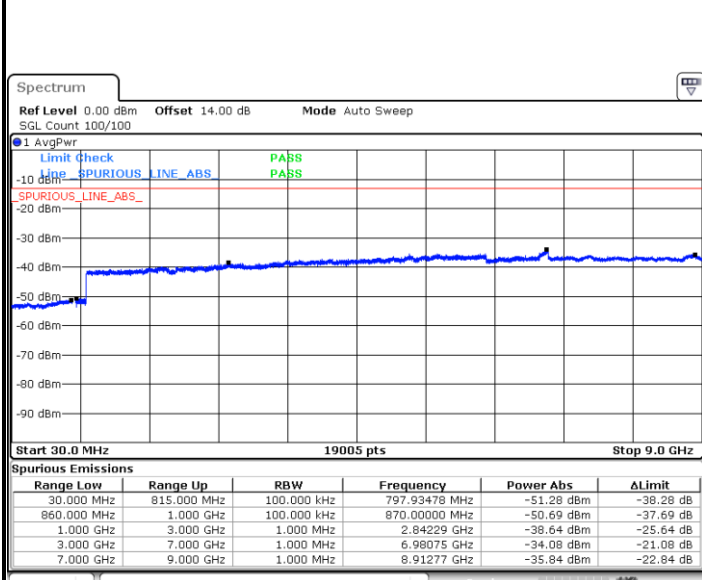

Highest Channel / 16QAM

Date: 5 JUN. 2018 05:06:07

Date: 5 JUN. 2018 05:07:03

LTE Band 5 / 5MHz

Lowest Channel / QPSK

Lowest Channel / 16QAM

Date: 5 JUN.2018 05:15:15

Date: 5 JUN.2018 05:16:11

Middle Channel / QPSK

Middle Channel / 16QAM

Date: 5 JUN.2018 05:17:47

Date: 5 JUN.2018 05:18:43

LTE Band 5 / 5MHz

Highest Channel / QPSK

Date: 5 JUN.2018 05:26:55

Highest Channel / 16QAM

Date: 5 JUN.2018 05:27:50

LTE Band 5 / 10MHz

Lowest Channel / QPSK

Date: 5 JUN.2018 05:36:02

Lowest Channel / 16QAM

Date: 5 JUN.2018 05:36:58

LTE Band 5 / 10MHz

Middle Channel / QPSK

Date: 5 JUN. 2018 05:38:34

Middle Channel / 16QAM

Date: 5 JUN. 2018 05:39:30

Highest Channel / QPSK

Date: 5 JUN. 2018 05:47:41

Highest Channel / 16QAM

Date: 5 JUN. 2018 05:48:37

LTE Band 7 / 5MHz