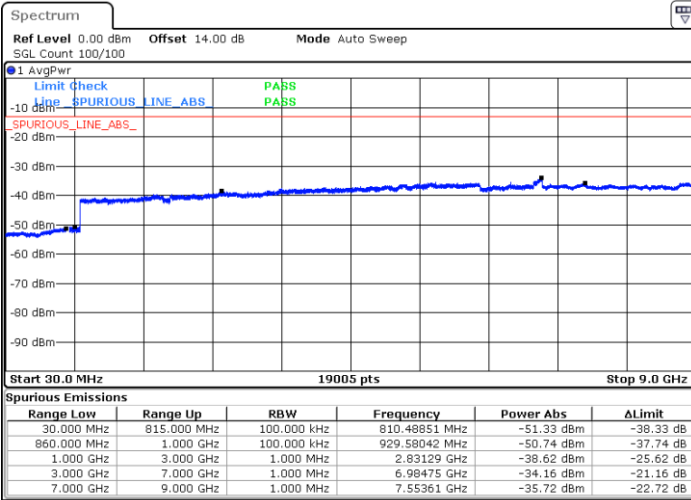

LTE Band 5 / 1.4MHz

Highest Channel / QPSK

Date: 5 JUN.2018 04:45:20

Highest Channel / 16QAM

Date: 5 JUN.2018 04:46:16

LTE Band 5 / 3MHz

Lowest Channel / QPSK

Date: 5 JUN.2018 04:54:28

Lowest Channel / 16QAM

Date: 5 JUN.2018 04:55:24

LTE Band 5 / 3MHz

Middle Channel / QPSK

Middle Channel / 16QAM

Date: 5 JUN. 2018 04:57:00

Date: 5 JUN. 2018 04:57:55

Highest Channel / QPSK

Highest Channel / 16QAM

Date: 5 JUN. 2018 05:06:07

Date: 5 JUN. 2018 05:07:03

LTE Band 5 / 5MHz

Lowest Channel / QPSK

Lowest Channel / 16QAM

Date: 5 JUN.2018 05:15:15

Date: 5 JUN.2018 05:16:11