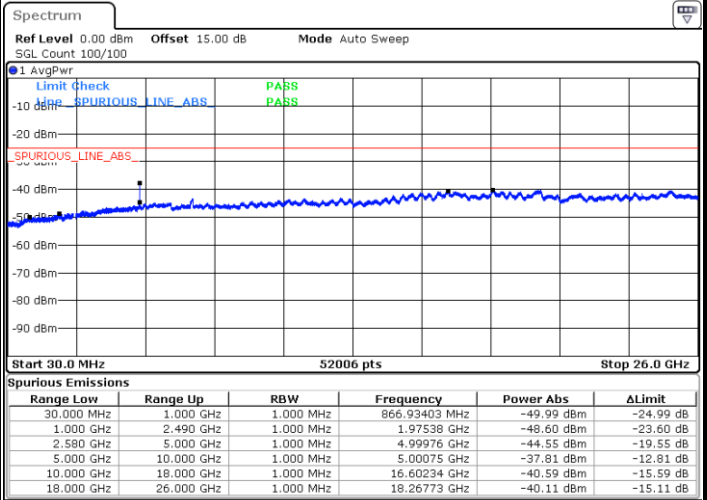

LTE Band 7 / 5MHz

Lowest Channel / QPSK

Lowest Channel / 16QAM

Date: 5 JUN. 2018 23:33:47

Date: 5 JUN. 2018 23:36:28