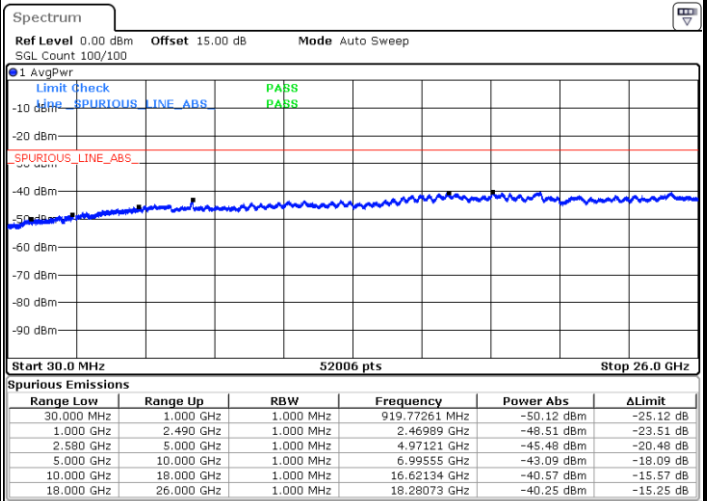

LTE Band 7 / 5MHz

Highest Channel / QPSK

Date: 5 JUN.2018 23:35:35

Highest Channel / 16QAM

Date: 5 JUN.2018 23:38:16

LTE Band 7 / 10MHz

Lowest Channel / QPSK

Date: 5 JUN.2018 23:39:09

Lowest Channel / 16QAM

Date: 5 JUN.2018 23:41:50

LTE Band 7 / 10MHz

Middle Channel / QPSK

Middle Channel / 16QAM

Date: 5 JUN. 2018 23:40:03

Date: 5 JUN. 2018 23:42:44

Highest Channel / QPSK

Highest Channel / 16QAM

Date: 5 JUN. 2018 23:40:57

Date: 5 JUN. 2018 23:43:38

LTE Band 7 / 15MHz

Lowest Channel / QPSK

Lowest Channel / 16QAM

Date: 5 JUN.2018 23:44:31

Date: 5 JUN.2018 23:47:12

Middle Channel / QPSK

Middle Channel / 16QAM

Date: 5 JUN.2018 23:45:25

Date: 5 JUN.2018 23:48:05

LTE Band7 / 15MHz

Highest Channel / QPSK

Date: 5 JUN.2018 23:46:18

Highest Channel / 16QAM