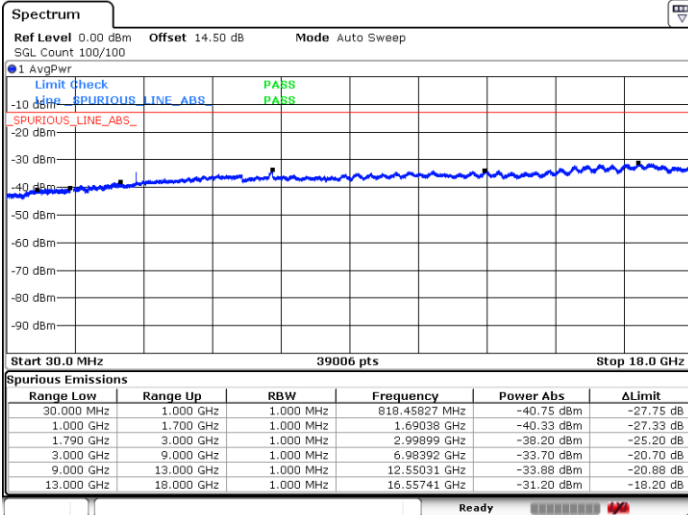

LTE Band 17 / 10MHz

Lowest Channel / QPSK

Date: 7 JUN 2018 15:08:24

Lowest Channel / 16QAM

Date: 7 JUN 2018 15:09:17

LTE Band 17 / 10MHz

Middle Channel / QPSK

Date: 7 JUN 2018 15:10:50

Middle Channel / 16QAM

Date: 7 JUN 2018 15:11:43

Highest Channel / QPSK

Date: 7 JUN 2018 15:17:47

Highest Channel / 16QAM

Date: 7 JUN 2018 15:18:40

LTE Band 66 / 1.4MHz

Lowest Channel / QPSK

Lowest Channel / 16QAM

Date: 8 JUN. 2018 14:13:36

Date: 8 JUN. 2018 14:20:04

Middle Channel / QPSK

Middle Channel / 16QAM

Date: 8 JUN. 2018 14:25:28

Date: 8 JUN. 2018 14:23:35

LTE Band 66 / 1.4MHz

Highest Channel / QPSK

Date: 8 JUN.2018 14:26:38

Highest Channel / 16QAM

Date: 8 JUN.2018 14:27:28

LTE Band 66 / 3MHz

Lowest Channel / QPSK

Date: 8 JUN.2018 14:30:08

Lowest Channel / 16QAM