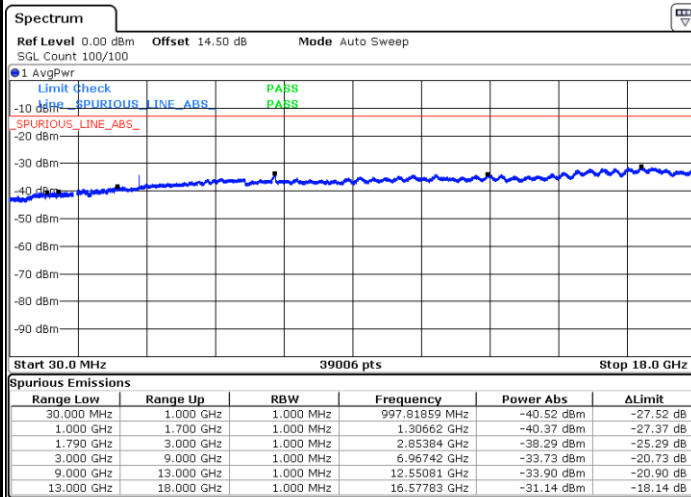

Middle Channel / 16QAM

Date: 7 JUN 2018 15:11:43

Highest Channel / QPSK

Date: 7 JUN 2018 15:17:47

Highest Channel / 16QAM

Date: 7 JUN 2018 15:18:40

LTE Band 66 / 1.4MHz

Lowest Channel / QPSK

Lowest Channel / 16QAM

Date: 8 JUN. 2018 14:13:36

Date: 8 JUN. 2018 14:20:04

Middle Channel / QPSK

Middle Channel / 16QAM

Date: 8 JUN. 2018 14:25:28

Date: 8 JUN. 2018 14:23:35

LTE Band 66 / 1.4MHz

Highest Channel / QPSK

Date: 8 JUN.2018 14:26:38

Highest Channel / 16QAM

Date: 8 JUN.2018 14:27:28

LTE Band 66 / 3MHz

Lowest Channel / QPSK

Date: 8 JUN.2018 14:30:08

Lowest Channel / 16QAM