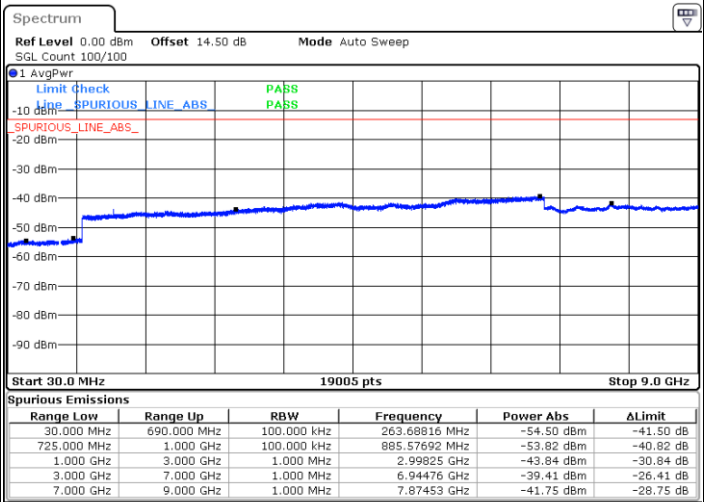

Middle Channel / QPSK

Middle Channel / 16QAM

Date: 6 JUN 2018 19:57:43

Date: 6 JUN 2018 19:58:36

LTE Band 12 / 5MHz

Highest Channel / QPSK

Date: 6 JUN 2018 20:04:40

Highest Channel / 16QAM

Date: 6 JUN 2018 20:05:33

LTE Band 12 / 10MHz

Lowest Channel / QPSK

Date: 6 JUN 2018 20:11:37

Lowest Channel / 16QAM

Date: 6 JUN 2018 20:12:30

LTE Band 12 / 10MHz

Middle Channel / QPSK

Date: 6 JUN 2018 20:14:03

Middle Channel / 16QAM

Date: 6 JUN 2018 20:14:56

Highest Channel / QPSK

Date: 6 JUN 2018 20:21:00

Highest Channel / 16QAM

Date: 6 JUN 2018 20:21:53

LTE Band 13 / 5MHz