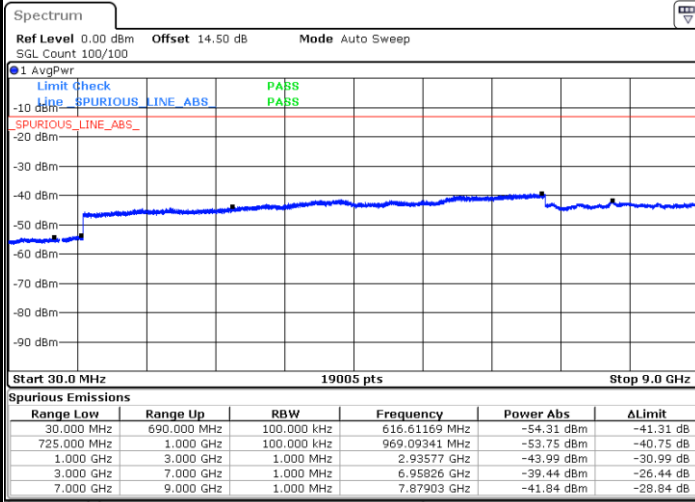

Highest Channel / 16QAM

Date: 6 JUN 2018 19:48:20

Date: 6 JUN 2018 19:49:13

LTE Band 12 / 5MHz

Lowest Channel / QPSK

Lowest Channel / 16QAM

Date: 6 JUN 2018 19:55:17

Date: 6 JUN 2018 19:56:10

Middle Channel / QPSK

Middle Channel / 16QAM

Date: 6 JUN 2018 19:57:43

Date: 6 JUN 2018 19:58:36

LTE Band 12 / 5MHz

Highest Channel / QPSK

Date: 6 JUN 2018 20:04:40

Highest Channel / 16QAM

Date: 6 JUN 2018 20:05:33

LTE Band 12 / 10MHz

Lowest Channel / QPSK

Date: 6 JUN 2018 20:11:37

Lowest Channel / 16QAM

Date: 6 JUN 2018 20:12:30

LTE Band 12 / 10MHz

Middle Channel / QPSK

Date: 6 JUN 2018 20:14:03

Middle Channel / 16QAM

Date: 6 JUN 2018 20:14:56

Highest Channel / QPSK

Date: 6 JUN 2018 20:21:00

Highest Channel / 16QAM

Date: 6 JUN 2018 20:21:53

LTE Band 13 / 5MHz