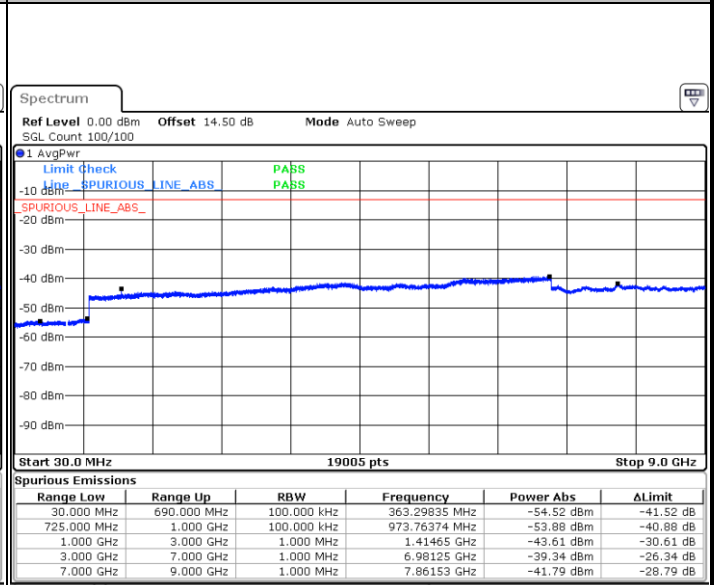

Middle Channel / 16QAM

Date: 5 JUN.2018 23:50:46

Date: 5 JUN.2018 23:53:27

Highest Channel / QPSK

Highest Channel / 16QAM

Date: 5 JUN.2018 23:51:40

Date: 5 JUN.2018 23:54:20

LTE Band 12 / 1.4MHz

Lowest Channel / QPSK

Date: 6 JUN 2018 19:22:37

Lowest Channel / 16QAM

Date: 6 JUN 2018 19:23:30

Middle Channel / QPSK

Date: 6 JUN 2018 19:25:03

Middle Channel / 16QAM

Date: 6 JUN 2018 19:25:56

LTE Band 12 / 1.4MHz

Highest Channel / QPSK

Date: 6 JUN 2018 19:32:00

Highest Channel / 16QAM

Date: 6 JUN 2018 19:32:53

LTE Band 12 / 3MHz

Lowest Channel / QPSK

Date: 6 JUN 2018 19:38:57