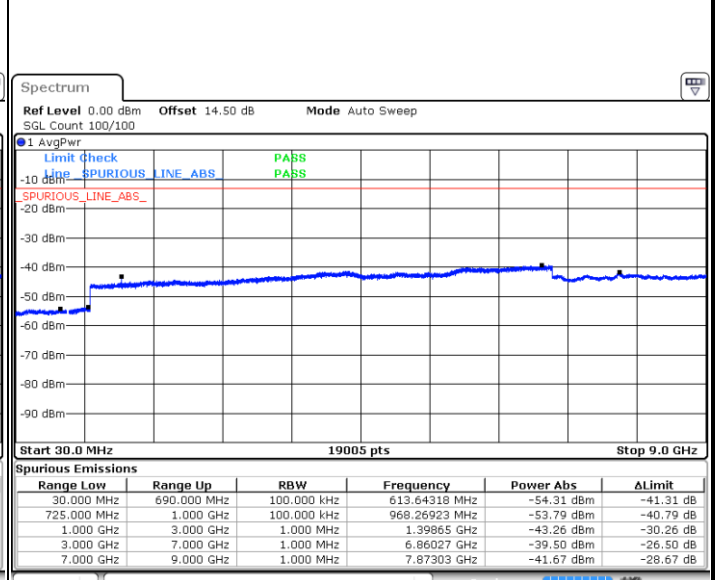

Middle Channel / 16QAM

Date: 5 JUN.2018 23:50:46

Date: 5 JUN.2018 23:53:27

Highest Channel / QPSK

Highest Channel / 16QAM

Date: 5 JUN.2018 23:51:40

Date: 5 JUN.2018 23:54:20

LTE Band 12 / 1.4MHz

LTE Band 12 / 1.4MHz

Highest Channel / QPSK

Date: 6 JUN 2018 19:32:00

Highest Channel / 16QAM

Date: 6 JUN 2018 19:32:53

LTE Band 12 / 3MHz

Lowest Channel / QPSK

Date: 6 JUN 2018 19:38:57

Lowest Channel / 16QAM

Date: 6 JUN 2018 19:39:51

LTE Band 12 / 3MHz

Middle Channel / QPSK

Middle Channel / 16QAM

Date: 6 JUN 2018 19:41:23

Date: 6 JUN 2018 19:42:16

Highest Channel / QPSK

Highest Channel / 16QAM

Date: 6 JUN 2018 19:48:20

Date: 6 JUN 2018 19:49:13

LTE Band 12 / 5MHz

Lowest Channel / QPSK

Lowest Channel / 16QAM

Date: 6 JUN 2018 19:55:17

Date: 6 JUN 2018 19:56:10