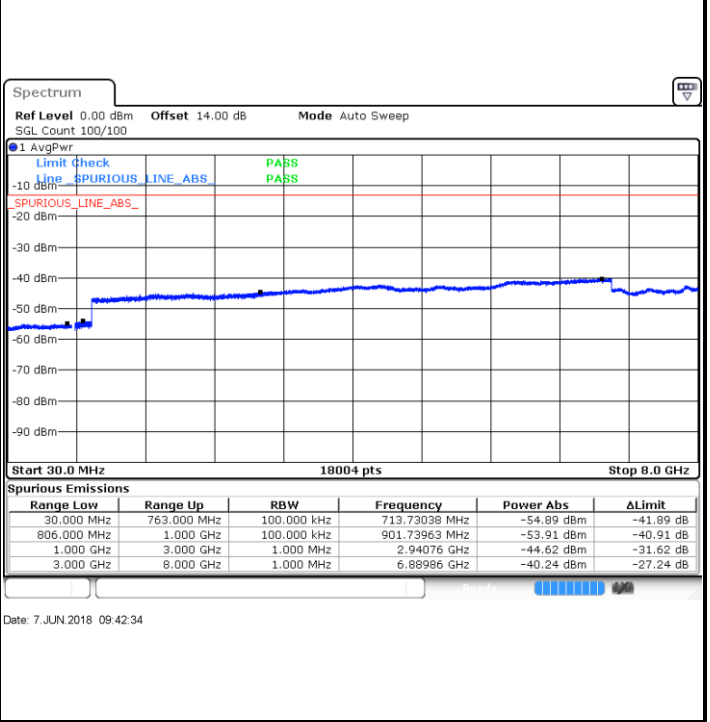

Date: 6 JUN 2018 20:14:03

Middle Channel / 16QAM

Date: 6 JUN 2018 20:14:56

Highest Channel / QPSK

Date: 6 JUN 2018 20:21:00

Highest Channel / 16QAM

Date: 6 JUN 2018 20:21:53

LTE Band 13 / 5MHz

Lowest Channel / QPSK

Lowest Channel / 16QAM

Middle Channel / QPSK

Middle Channel / 16QAM

LTE Band 13 / 5MHz

Highest Channel / QPSK

Highest Channel / 16QAM

LTE Band 13 / 10MHz

Middle Channel / QPSK

Middle Channel / 16QAM

LTE Band 17 / 5MHz

Lowest Channel / QPSK

Date: 7 JUN 2018 14:52:04

Lowest Channel / 16QAM

Date: 7 JUN 2018 14:52:57

Middle Channel / QPSK