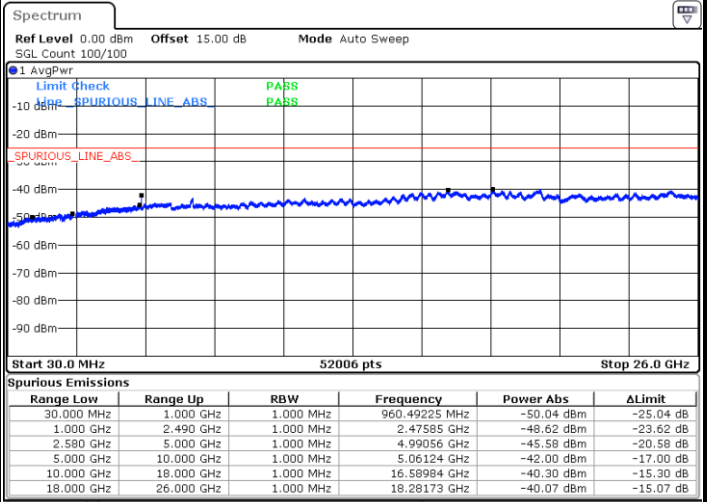

LTE Band 7 / 5MHz

Highest Channel / QPSK

Date: 5 JUN.2018 23:35:35

Highest Channel / 16QAM

Date: 5 JUN.2018 23:38:16

LTE Band 7 / 10MHz

Lowest Channel / QPSK

Date: 5 JUN.2018 23:39:09

Lowest Channel / 16QAM

Date: 5 JUN.2018 23:41:50

LTE Band 7 / 10MHz

Middle Channel / QPSK

Middle Channel / 16QAM

Date: 5 JUN. 2018 23:40:03

Date: 5 JUN. 2018 23:42:44

Highest Channel / QPSK

Highest Channel / 16QAM

Date: 5 JUN. 2018 23:40:57

Date: 5 JUN. 2018 23:43:38

LTE Band 7 / 15MHz

Lowest Channel / QPSK

Lowest Channel / 16QAM

Date: 5 JUN.2018 23:44:31

Date: 5 JUN.2018 23:47:12

Middle Channel / QPSK

Middle Channel / 16QAM

Date: 5 JUN.2018 23:45:25

Date: 5 JUN.2018 23:48:05

LTE Band7 / 15MHz

Highest Channel / QPSK

Date: 5 JUN.2018 23:46:18

Highest Channel / 16QAM