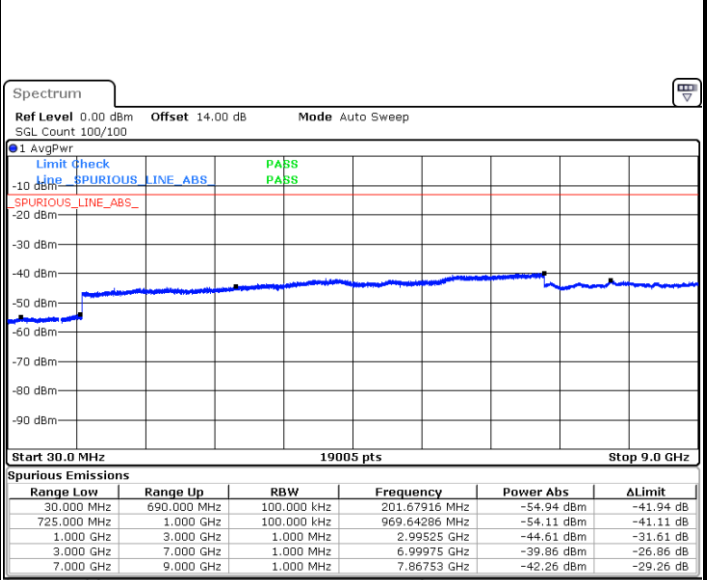

LTE Band 17 / 10MHz

Lowest Channel / QPSK

Date: 7 JUN 2018 15:08:24

Lowest Channel / 16QAM

Date: 7 JUN 2018 15:09:17

LTE Band 17 / 10MHz

Middle Channel / QPSK

Date: 7 JUN 2018 15:10:50

Middle Channel / 16QAM

Date: 7 JUN 2018 15:11:43

Highest Channel / QPSK

Date: 7 JUN 2018 15:17:47

Highest Channel / 16QAM

Date: 7 JUN 2018 15:18:40

LTE Band 66 / 1.4MHz

Lowest Channel / QPSK

Lowest Channel / 16QAM

Date: 8 JUN. 2018 14:13:36

Date: 8 JUN. 2018 14:20:04

Middle Channel / QPSK

Middle Channel / 16QAM

Date: 8 JUN. 2018 14:25:28

Date: 8 JUN. 2018 14:23:35

LTE Band 66 / 1.4MHz

Highest Channel / QPSK

Date: 8 JUN.2018 14:26:38

Highest Channel / 16QAM

Date: 8 JUN.2018 14:27:28

LTE Band 66 / 3MHz

Lowest Channel / QPSK

Date: 8 JUN.2018 14:30:08

Lowest Channel / 16QAM