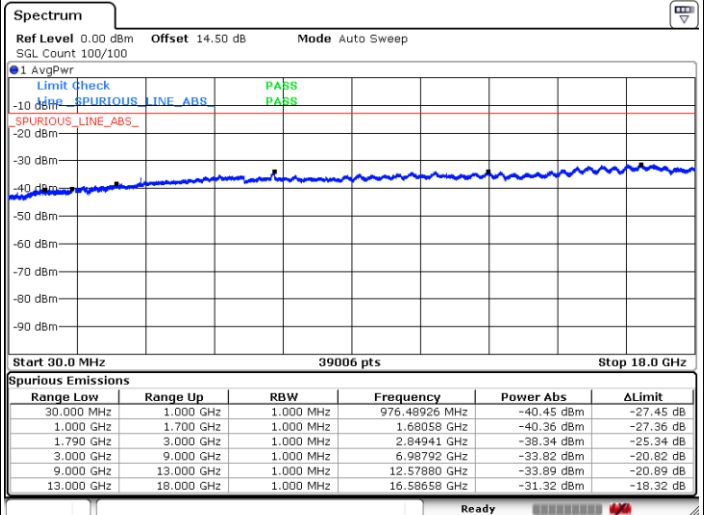

Middle Channel / 16QAM

Date: 7 JUN 2018 15:11:43

Highest Channel / QPSK

Date: 7 JUN 2018 15:17:47

Highest Channel / 16QAM

Date: 7 JUN 2018 15:18:40

LTE Band 66 / 1.4MHz

Lowest Channel / QPSK

Lowest Channel / 16QAM

Date: 8 JUN. 2018 14:13:36

Date: 8 JUN. 2018 14:20:04

Middle Channel / QPSK

Middle Channel / 16QAM

Date: 8 JUN. 2018 14:25:28

Date: 8 JUN. 2018 14:23:35

LTE Band 66 / 1.4MHz

Highest Channel / QPSK

Date: 8 JUN.2018 14:26:38

Highest Channel / 16QAM

Date: 8 JUN.2018 14:27:28

LTE Band 66 / 3MHz

Lowest Channel / QPSK

Date: 8 JUN.2018 14:30:08

Lowest Channel / 16QAM