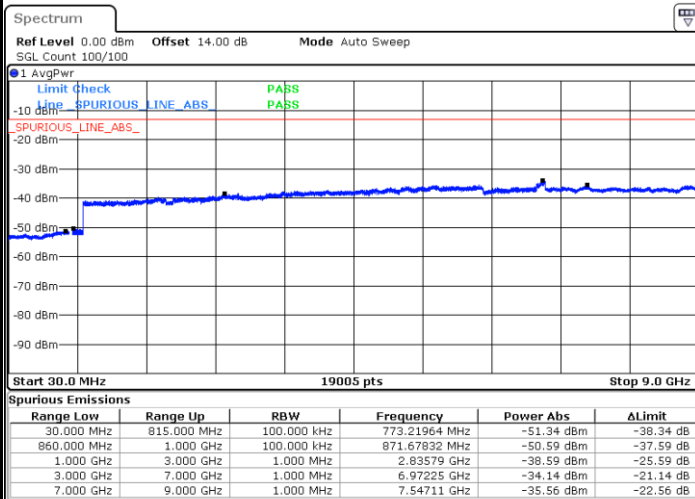

LTE Band 5 / 1.4MHz

Highest Channel / QPSK

Date: 5 JUN.2018 04:45:20

Highest Channel / 16QAM

Date: 5 JUN.2018 04:46:16

LTE Band 5 / 3MHz

Lowest Channel / QPSK

Date: 5 JUN.2018 04:54:28

Lowest Channel / 16QAM

Date: 5 JUN.2018 04:55:24

LTE Band 5 / 3MHz

Middle Channel / QPSK

Middle Channel / 16QAM

Date: 5 JUN. 2018 04:57:00

Date: 5 JUN. 2018 04:57:55

Highest Channel / QPSK

Highest Channel / 16QAM

Date: 5 JUN. 2018 05:06:07

Date: 5 JUN. 2018 05:07:03

LTE Band 5 / 5MHz

Lowest Channel / QPSK

Lowest Channel / 16QAM

Date: 5 JUN.2018 05:15:15

Date: 5 JUN.2018 05:16:11