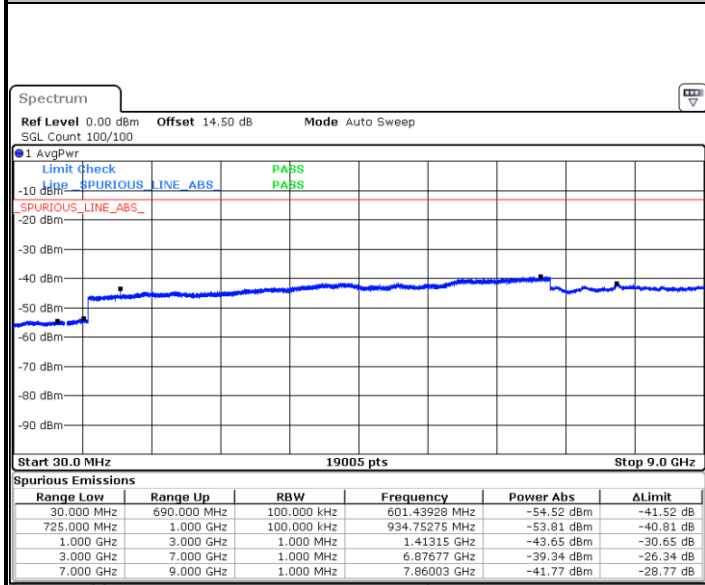

Middle Channel / QPSK

Middle Channel / 16QAM

Date: 6 JUN 2018 19:57:43

Date: 6 JUN 2018 19:58:36

LTE Band 12 / 5MHz

Highest Channel / QPSK

Date: 6 JUN 2018 20:04:40

Highest Channel / 16QAM

Date: 6 JUN 2018 20:05:33

LTE Band 12 / 10MHz

Lowest Channel / QPSK

Date: 6 JUN 2018 20:11:37

Lowest Channel / 16QAM

Date: 6 JUN 2018 20:12:30

LTE Band 12 / 10MHz

Middle Channel / QPSK

Date: 6 JUN 2018 20:14:03

Middle Channel / 16QAM

Date: 6 JUN 2018 20:14:56

Highest Channel / QPSK

Date: 6 JUN 2018 20:21:00

Highest Channel / 16QAM

Date: 6 JUN 2018 20:21:53

LTE Band 13 / 5MHz

Lowest Channel / QPSK

Lowest Channel / 16QAM

Middle Channel / QPSK

Middle Channel / 16QAM

LTE Band 13 / 5MHz

Highest Channel / QPSK

Highest Channel / 16QAM

LTE Band 13 / 10MHz