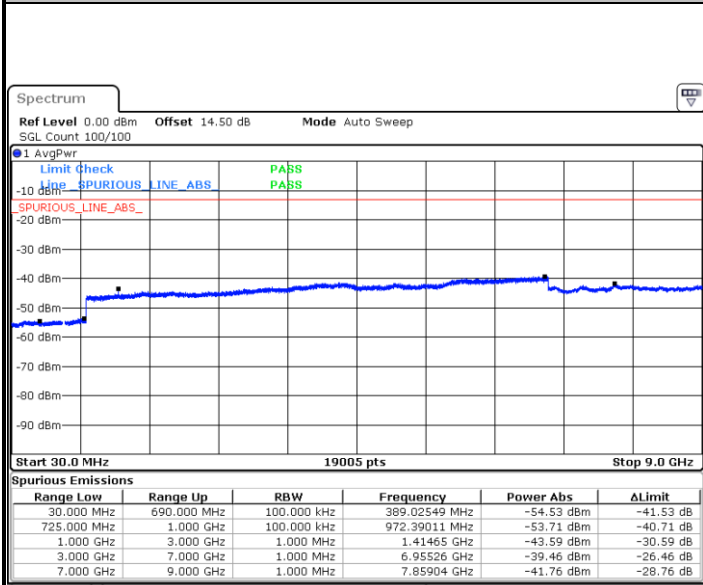

Middle Channel / 16QAM

Date: 5 JUN.2018 23:50:46

Date: 5 JUN.2018 23:53:27

Highest Channel / QPSK

Highest Channel / 16QAM

Date: 5 JUN.2018 23:51:40

Date: 5 JUN.2018 23:54:20

LTE Band 12 / 1.4MHz

Lowest Channel / QPSK

Date: 6 JUN 2018 19:22:37

Lowest Channel / 16QAM

Date: 6 JUN 2018 19:23:30

Middle Channel / QPSK

Date: 6 JUN 2018 19:25:03

Middle Channel / 16QAM

Date: 6 JUN 2018 19:25:56

LTE Band 12 / 1.4MHz

Highest Channel / QPSK

Date: 6 JUN 2018 19:32:00

Highest Channel / 16QAM

Date: 6 JUN 2018 19:32:53

LTE Band 12 / 3MHz

Lowest Channel / QPSK

Date: 6 JUN 2018 19:38:57