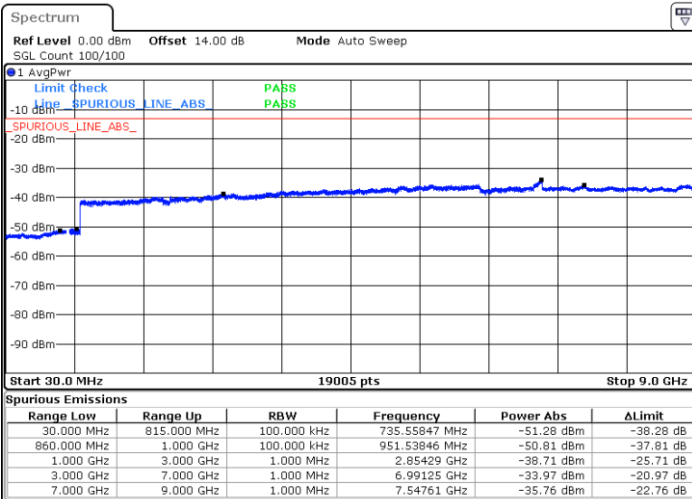

Lowest Channel / 16QAM

Date: 5 JUN.2018 04:55:24

LTE Band 5 / 3MHz

Middle Channel / QPSK

Middle Channel / 16QAM

Date: 5 JUN. 2018 04:57:00

Date: 5 JUN. 2018 04:57:55

Highest Channel / QPSK

Highest Channel / 16QAM

Date: 5 JUN. 2018 05:06:07

Date: 5 JUN. 2018 05:07:03

LTE Band 5 / 5MHz

Lowest Channel / QPSK

Lowest Channel / 16QAM

Date: 5 JUN.2018 05:15:15

Date: 5 JUN.2018 05:16:11

Middle Channel / QPSK

Middle Channel / 16QAM

Date: 5 JUN.2018 05:17:47

Date: 5 JUN.2018 05:18:43

LTE Band 5 / 5MHz

Highest Channel / QPSK

Date: 5 JUN.2018 05:26:55

Highest Channel / 16QAM