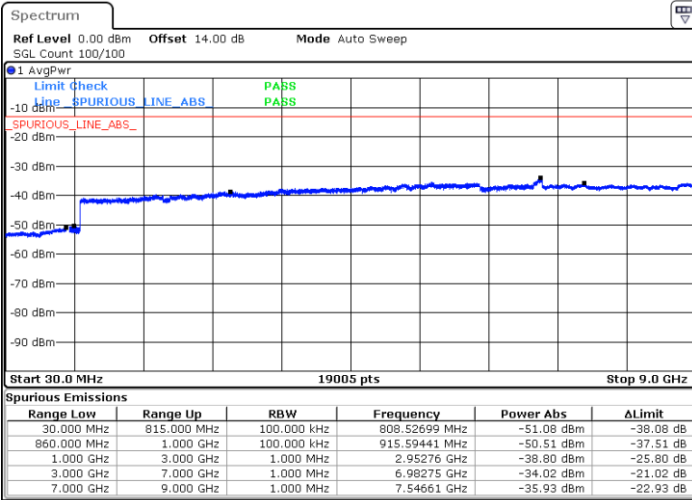

Lowest Channel / 16QAM

Date: 5 JUN.2018 04:55:24

LTE Band 5 / 3MHz

Middle Channel / QPSK

Middle Channel / 16QAM

Date: 5 JUN. 2018 04:57:00

Date: 5 JUN. 2018 04:57:55

Highest Channel / QPSK

Highest Channel / 16QAM

Date: 5 JUN. 2018 05:06:07

Date: 5 JUN. 2018 05:07:03

LTE Band 5 / 5MHz

Lowest Channel / QPSK

Lowest Channel / 16QAM

Date: 5 JUN.2018 05:15:15

Date: 5 JUN.2018 05:16:11

Middle Channel / QPSK

Middle Channel / 16QAM

Date: 5 JUN.2018 05:17:47

Date: 5 JUN.2018 05:18:43

LTE Band 5 / 5MHz

Highest Channel / QPSK

Date: 5 JUN.2018 05:26:55

Highest Channel / 16QAM