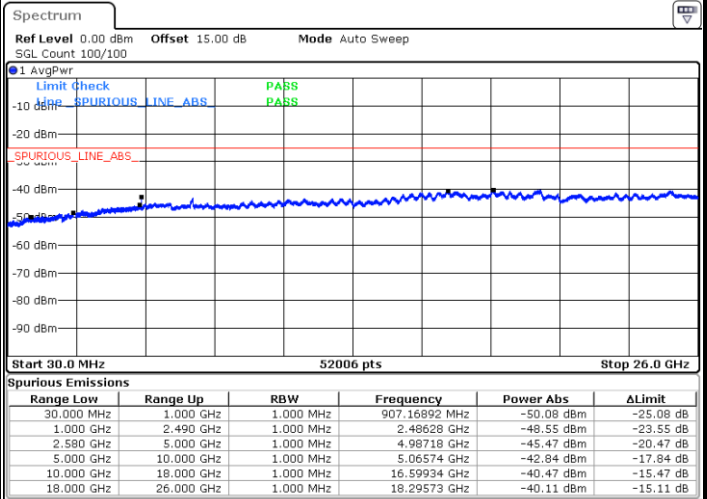

Date: 5 JUN. 2018 05:38:34

Middle Channel / 16QAM

Date: 5 JUN. 2018 05:39:30

Highest Channel / QPSK

Date: 5 JUN. 2018 05:47:41

Highest Channel / 16QAM

Date: 5 JUN. 2018 05:48:37

LTE Band 7 / 5MHz

Lowest Channel / QPSK

Lowest Channel / 16QAM

Date: 5 JUN. 2018 23:33:47

Date: 5 JUN. 2018 23:36:28

Middle Channel / QPSK

Middle Channel / 16QAM

Date: 5 JUN. 2018 23:34:41

Date: 5 JUN. 2018 23:37:22

LTE Band 7 / 5MHz

Highest Channel / QPSK

Date: 5 JUN.2018 23:35:35

Highest Channel / 16QAM

Date: 5 JUN.2018 23:38:16

LTE Band 7 / 10MHz

Lowest Channel / QPSK

Date: 5 JUN.2018 23:39:09

Lowest Channel / 16QAM

Date: 5 JUN.2018 23:41:50

LTE Band 7 / 10MHz

Middle Channel / QPSK

Middle Channel / 16QAM

Date: 5 JUN. 2018 23:40:03

Date: 5 JUN. 2018 23:42:44

Highest Channel / QPSK