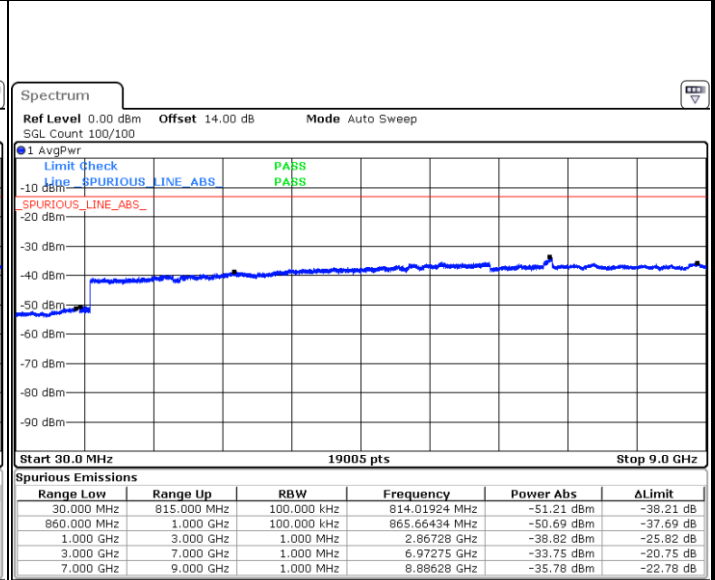

Middle Channel / QPSK

Middle Channel / 16QAM

Date: 5 JUN.2018 05:17:47

Date: 5 JUN.2018 05:18:43

LTE Band 5 / 5MHz

Highest Channel / QPSK

Date: 5 JUN.2018 05:26:55

Highest Channel / 16QAM

Date: 5 JUN.2018 05:27:50

LTE Band 5 / 10MHz

Lowest Channel / QPSK

Date: 5 JUN.2018 05:36:02

Lowest Channel / 16QAM

Date: 5 JUN.2018 05:36:58

LTE Band 5 / 10MHz

Middle Channel / QPSK

Date: 5 JUN. 2018 05:38:34

Middle Channel / 16QAM

Date: 5 JUN. 2018 05:39:30

Highest Channel / QPSK

Date: 5 JUN. 2018 05:47:41

Highest Channel / 16QAM

Date: 5 JUN. 2018 05:48:37

LTE Band 7 / 5MHz