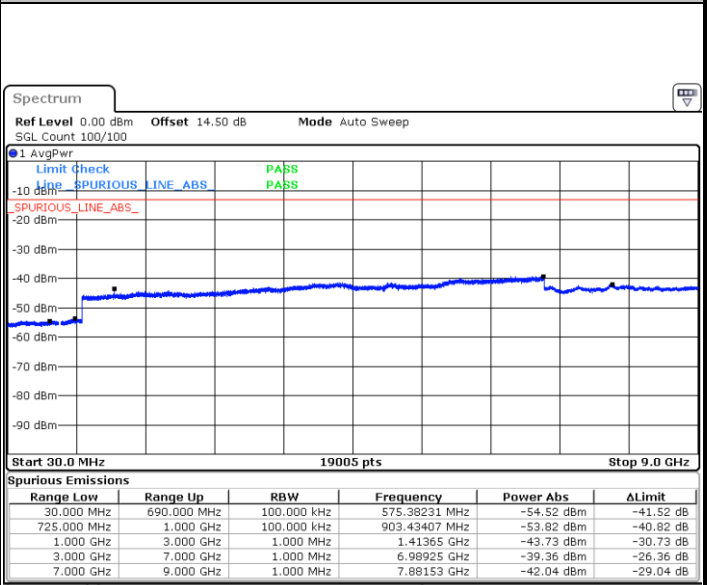

Date: 6 JUN 2018 20:05:33

LTE Band 12 / 10MHz

Lowest Channel / QPSK

Date: 6 JUN 2018 20:11:37

Lowest Channel / 16QAM

Date: 6 JUN 2018 20:12:30

LTE Band 12 / 10MHz

Middle Channel / QPSK

Date: 6 JUN 2018 20:14:03

Middle Channel / 16QAM

Date: 6 JUN 2018 20:14:56

Highest Channel / QPSK

Date: 6 JUN 2018 20:21:00

Highest Channel / 16QAM

Date: 6 JUN 2018 20:21:53

LTE Band 13 / 5MHz

Lowest Channel / QPSK

Lowest Channel / 16QAM

Middle Channel / QPSK

Middle Channel / 16QAM

LTE Band 13 / 5MHz

Highest Channel / QPSK

Highest Channel / 16QAM

LTE Band 13 / 10MHz