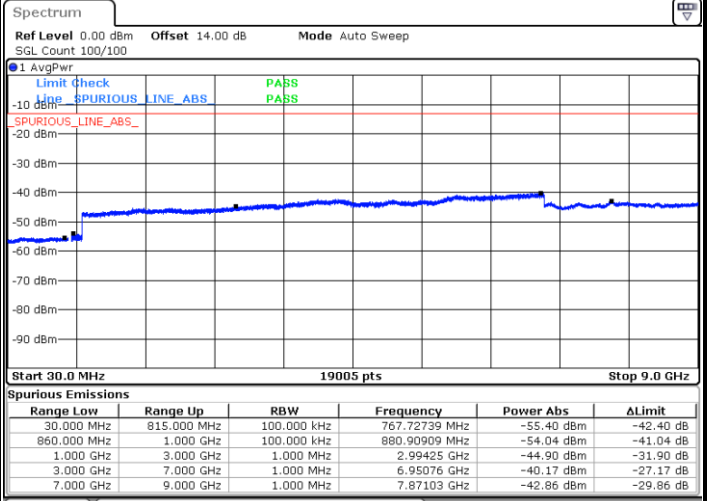

Date: 13 JUL 2018 14:49:20

Lowest Channel / 16QAM

Date: 13 JUL 2018 14:50:13

LTE Band 5 / 3MHz

Middle Channel / QPSK

Middle Channel / 16QAM

Date: 13 JUL 2018 14:51:46

Date: 13 JUL 2018 14:52:39

Highest Channel / QPSK

Highest Channel / 16QAM

Date: 13 JUL 2018 15:00:43

Date: 13 JUL 2018 15:01:36

LTE Band 5 / 5MHz

Lowest Channel / QPSK

Lowest Channel / 16QAM

Date: 13.JUL.2018 15:09:40

Date: 13.JUL.2018 15:10:33

Middle Channel / QPSK

Middle Channel / 16QAM

Date: 13.JUL.2018 15:12:06

Date: 13.JUL.2018 15:12:59

LTE Band 5 / 5MHz

Highest Channel / QPSK

Highest Channel / 16QAM

LTE Band 5 / 10MHz

Lowest Channel / QPSK

Lowest Channel / 16QAM

LTE Band 5 / 10MHz

Middle Channel / QPSK

Middle Channel / 16QAM

Date: 13 JUL 2018 15:32:26

Date: 13 JUL 2018 15:33:20