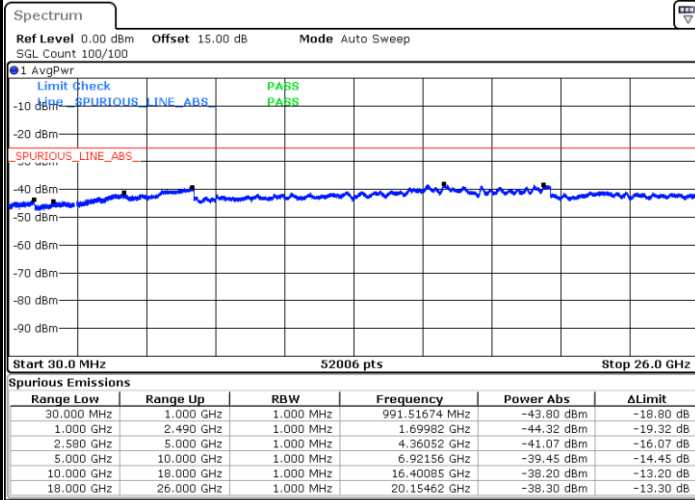

Highest Channel / 64QAM

Date: 18 JUL 2018 17:10:19

LTE Band 5 / 5MHz

Lowest Channel / 64QAM

Middle Channel / 64QAM

Date: 18 JUL 2018 17:14:48

Date: 18 JUL 2018 17:16:01

Highest Channel / 64QAM

Date: 18 JUL 2018 17:20:29

LTE Band 5 / 10MHz

Lowest Channel / 64QAM

Middle Channel / 64QAM

Date: 18 JUL 2018 17:24:58

Date: 18 JUL 2018 17:26:10

Highest Channel / 64QAM

Date: 18 JUL 2018 17:30:39

LTE Band 7 / 5MHz

Lowest Channel / QPSK

Lowest Channel / 16QAM

Date: 16 JUL 2018 10:04:36

Date: 16 JUL 2018 10:05:29

Middle Channel / QPSK

Middle Channel / 16QAM

Date: 16 JUL 2018 10:07:00