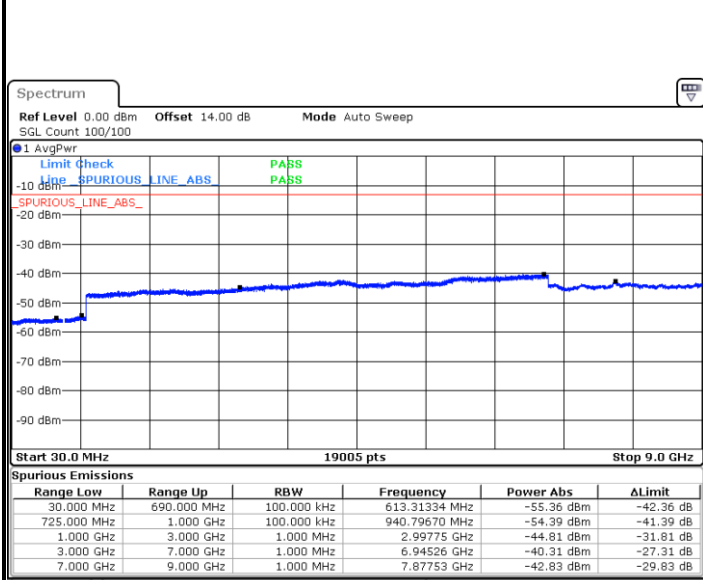

Middle Channel / 16QAM

Date: 9 JUL 2018 10:30:03

LTE Band 12 / 5MHz

Highest Channel / QPSK

Highest Channel / 16QAM

Date: 9 JUL 2018 10:31:35

Date: 9 JUL 2018 10:32:28

LTE Band 12 / 10MHz

Lowest Channel / QPSK

Lowest Channel / 16QAM

Date: 9 JUL 2018 10:34:01

Date: 9 JUL 2018 10:34:54

LTE Band 12 / 10MHz

Middle Channel / QPSK

Date: 9 JUL 2018 10:36:26

Middle Channel / 16QAM

Date: 9 JUL 2018 10:37:20

Highest Channel / QPSK

Date: 9 JUL 2018 10:38:52

Highest Channel / 16QAM

Date: 9 JUL 2018 10:39:45

**LTE Band 12 / 1.4MHz**

**Lowest Channel / 64QAM**

Date: 18.JUL.2018 20:16:07