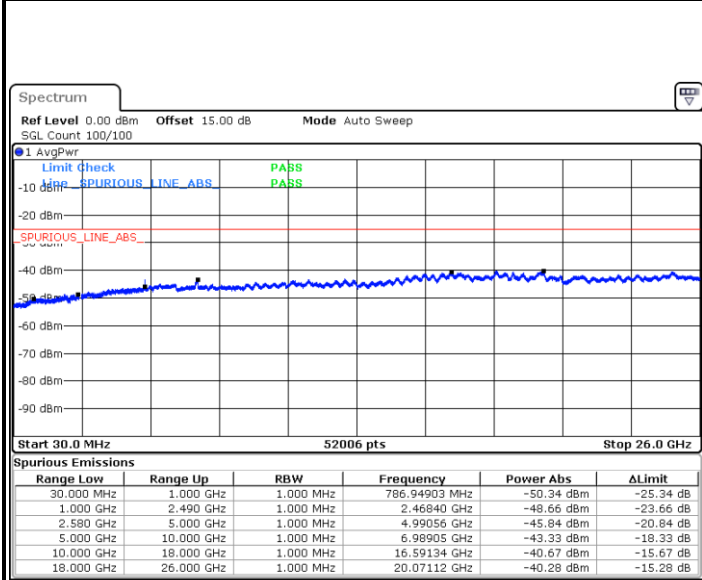

LTE Band 7 / 20MHz

Lowest Channel / QPSK

Lowest Channel / 16QAM

LTE Band 7 / 20MHz

Middle Channel / QPSK

Middle Channel / 16QAM

Date: 16 JUL 2018 10:56:01

Date: 16 JUL 2018 10:56:54

Highest Channel / QPSK

Highest Channel / 16QAM

Date: 16 JUL 2018 11:02:59

Date: 16 JUL 2018 11:03:51

**LTE Band 7 / 5MHz**

**Lowest Channel / 64QAM**

Date: 18.JUL.2018 23:49:44

**Middle Channel / 64QAM**

Date: 18.JUL.2018 23:50:38

**Highest Channel / 64QAM**

Date: 18.JUL.2018 23:51:32

LTE Band 7 / 10MHz

Lowest Channel / 64QAM

Middle Channel / 64QAM

Date: 18.JUL.2018 23:52:25

Date: 18.JUL.2018 23:53:19

Highest Channel / 64QAM

Date: 18.JUL.2018 23:54:13

LTE Band 7 / 15MHz

Lowest Channel / 64QAM

Middle Channel / 64QAM

Date: 18.JUL.2018 23:55:06

Date: 18.JUL.2018 23:56:54

Highest Channel / 64QAM