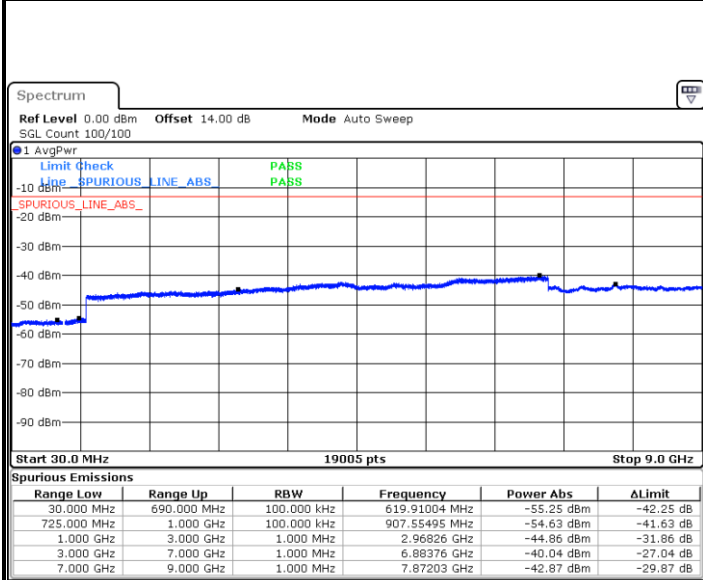

Date: 9 JUL 2018 10:17:02

Highest Channel / 16QAM

Date: 9 JUL 2018 10:17:55

LTE Band 12 / 3MHz

Lowest Channel / QPSK

Date: 9 JUL 2018 10:19:27

Lowest Channel / 16QAM

Date: 9 JUL 2018 10:20:20

LTE Band 12 / 3MHz

Middle Channel / QPSK

Middle Channel / 16QAM

Date: 9 JUL 2018 10:21:53

Date: 9 JUL 2018 10:22:46

Highest Channel / QPSK

Highest Channel / 16QAM

Date: 9 JUL 2018 10:24:18

Date: 9 JUL 2018 10:25:12

LTE Band 12 / 5MHz

Lowest Channel / QPSK

Date: 9 JUL 2018 10:26:44

Lowest Channel / 16QAM

Date: 9 JUL 2018 10:27:37

Middle Channel / QPSK

Date: 9 JUL 2018 10:29:10