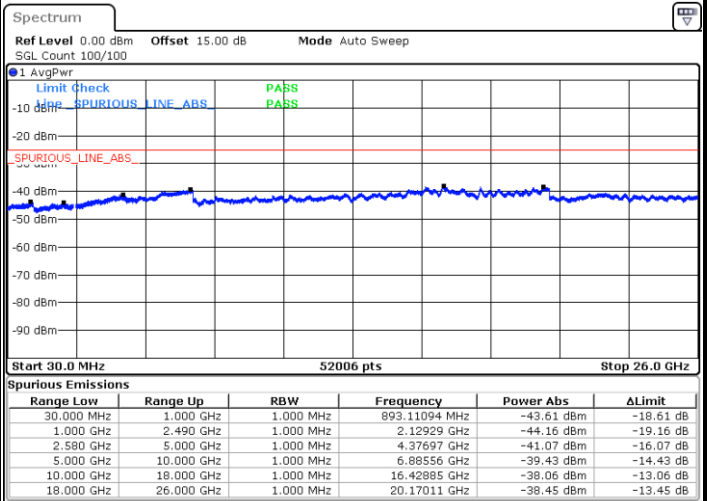

Date: 16 JUL 2018 10:07:53

LTE Band 7 / 5MHz

Highest Channel / QPSK

Date: 16 JUL 2018 10:13:58

Highest Channel / 16QAM

Date: 16 JUL 2018 10:14:50

LTE Band 7 / 10MHz

Lowest Channel / QPSK

Date: 16 JUL 2018 10:20:55

Lowest Channel / 16QAM

Date: 16 JUL 2018 10:21:48

LTE Band 7 / 10MHz

Middle Channel / QPSK

Middle Channel / 16QAM

Date: 16 JUL 2018 10:23:20

Date: 16 JUL 2018 10:24:12

Highest Channel / QPSK

Highest Channel / 16QAM

Date: 16 JUL 2018 10:30:17

Date: 16 JUL 2018 10:31:10

LTE Band 7 / 15MHz

Lowest Channel / QPSK

Date: 16 JUL 2018 10:37:16

Lowest Channel / 16QAM

Date: 16 JUL 2018 10:38:09

Middle Channel / QPSK

Date: 16 JUL 2018 10:39:40

Middle Channel / 16QAM

Date: 16 JUL 2018 10:40:33

LTE Band7 / 15MHz

Highest Channel / QPSK

Highest Channel / 16QAM