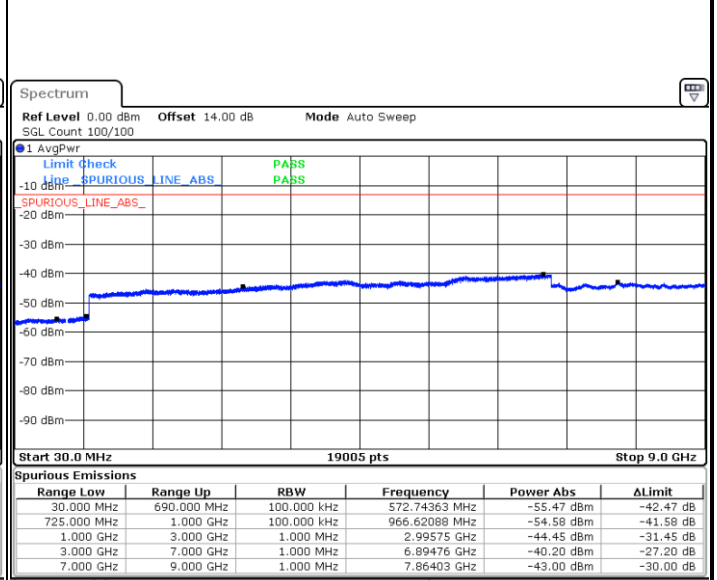

Middle Channel / 16QAM

Date: 9 JUL 2018 10:30:03

LTE Band 12 / 5MHz

Highest Channel / QPSK

Highest Channel / 16QAM

Date: 9 JUL 2018 10:31:35

Date: 9 JUL 2018 10:32:28

LTE Band 12 / 10MHz

Lowest Channel / QPSK

Lowest Channel / 16QAM

Date: 9 JUL 2018 10:34:01

Date: 9 JUL 2018 10:34:54

LTE Band 12 / 10MHz

Middle Channel / QPSK

Date: 9 JUL 2018 10:36:26

Middle Channel / 16QAM

Date: 9 JUL 2018 10:37:20

Highest Channel / QPSK

Date: 9 JUL 2018 10:38:52

Highest Channel / 16QAM

Date: 9 JUL 2018 10:39:45

**LTE Band 12 / 1.4MHz**

**Lowest Channel / 64QAM**

Date: 18.JUL.2018 20:16:07