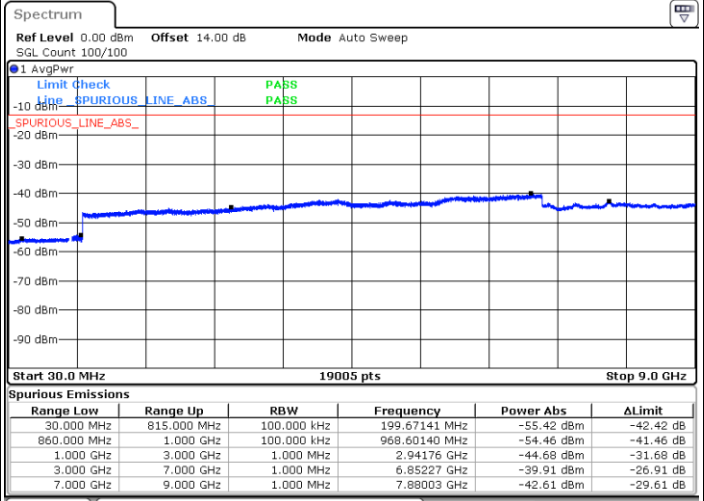

Date: 18 JUL 2018 16:55:40

Highest Channel / 64QAM

Date: 18 JUL 2018 17:00:09

LTE Band 5 / 3MHz

Lowest Channel / 64QAM

Middle Channel / 64QAM

Date: 18 JUL 2018 17:04:37

Date: 18 JUL 2018 17:05:50

Highest Channel / 64QAM

Date: 18 JUL 2018 17:10:19

LTE Band 5 / 5MHz

Lowest Channel / 64QAM

Middle Channel / 64QAM

Date: 18 JUL 2018 17:14:48

Date: 18 JUL 2018 17:16:01

Highest Channel / 64QAM

Date: 18 JUL 2018 17:20:29

LTE Band 5 / 10MHz

Lowest Channel / 64QAM

Middle Channel / 64QAM

Date: 18 JUL 2018 17:24:58

Date: 18 JUL 2018 17:26:10

Highest Channel / 64QAM

Date: 18 JUL 2018 17:30:39