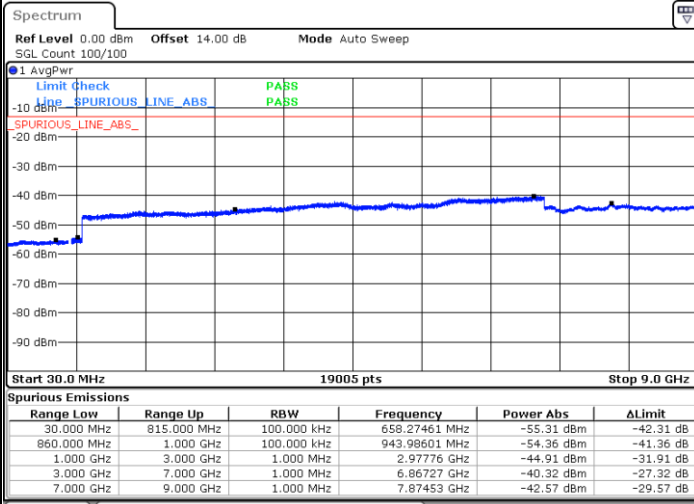

Date: 13 JUL 2018 14:32:19

LTE Band 5 / 1.4MHz

Highest Channel / QPSK

Date: 13 JUL 2018 14:40:23

Highest Channel / 16QAM

Date: 13 JUL 2018 14:41:16

LTE Band 5 / 3MHz

Lowest Channel / QPSK

Date: 13 JUL 2018 14:49:20

Lowest Channel / 16QAM

Date: 13 JUL 2018 14:50:13

LTE Band 5 / 3MHz

Middle Channel / QPSK

Middle Channel / 16QAM

Date: 13 JUL 2018 14:51:46

Date: 13 JUL 2018 14:52:39

Highest Channel / QPSK

Highest Channel / 16QAM

Date: 13 JUL 2018 15:00:43

Date: 13 JUL 2018 15:01:36

LTE Band 5 / 5MHz

Lowest Channel / QPSK

Lowest Channel / 16QAM

Date: 13.JUL.2018 15:09:40