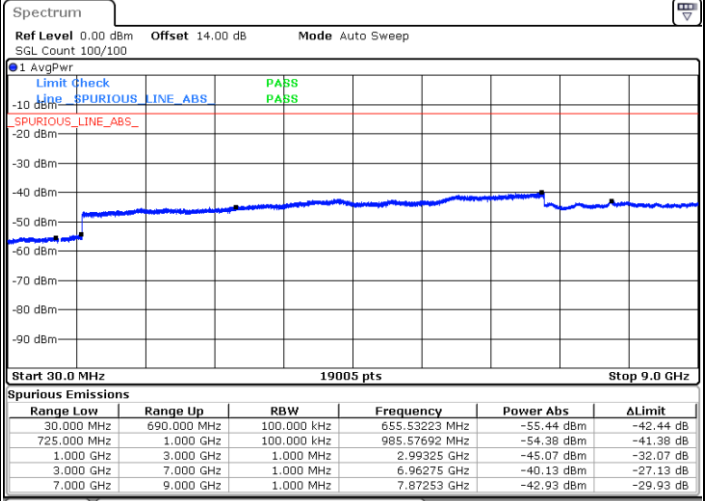

Date: 18.JUL.2018 23:56:00

**LTE Band 7 / 20MHz**

**Lowest Channel / 64QAM**

**Middle Channel / 64QAM**

**Highest Channel / 64QAM**

LTE Band 12 / 1.4MHz

Lowest Channel / QPSK

Date: 9 JUL 2018 10:12:10

Lowest Channel / 16QAM

Date: 9 JUL 2018 10:13:04

Middle Channel / QPSK

Date: 9 JUL 2018 10:14:36

Middle Channel / 16QAM

Date: 9 JUL 2018 10:15:29

LTE Band 12 / 1.4MHz

Highest Channel / QPSK

Date: 9 JUL 2018 10:17:02

Highest Channel / 16QAM

Date: 9 JUL 2018 10:17:55

LTE Band 12 / 3MHz

Lowest Channel / QPSK

Date: 9 JUL 2018 10:19:27

Lowest Channel / 16QAM

Date: 9 JUL 2018 10:20:20

LTE Band 12 / 3MHz

Middle Channel / QPSK

Middle Channel / 16QAM

Date: 9 JUL 2018 10:21:53

Date: 9 JUL 2018 10:22:46

Highest Channel / QPSK

Highest Channel / 16QAM

Date: 9 JUL 2018 10:24:18