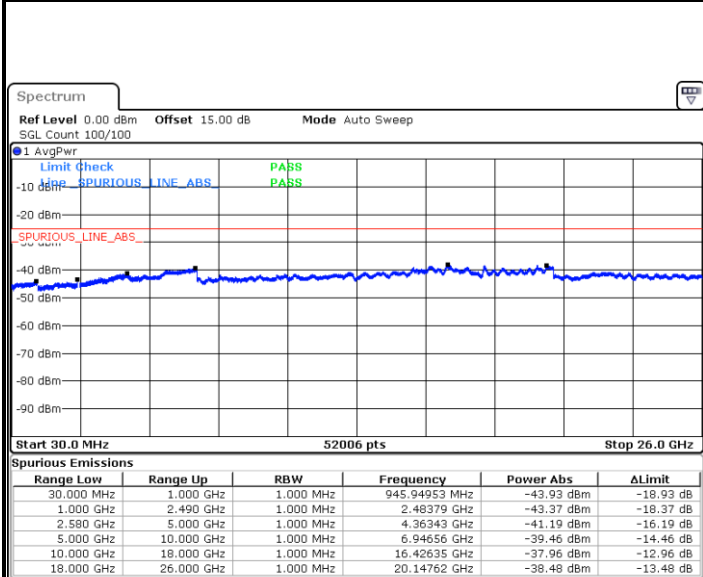

LTE Band 7 / 5MHz

Lowest Channel / QPSK

Lowest Channel / 16QAM

Date: 16 JUL 2018 10:04:36

Date: 16 JUL 2018 10:05:29

Middle Channel / QPSK

Middle Channel / 16QAM

Date: 16 JUL 2018 10:07:00

Date: 16 JUL 2018 10:07:53

LTE Band 7 / 5MHz

Highest Channel / QPSK

Date: 16 JUL 2018 10:13:58

Highest Channel / 16QAM

Date: 16 JUL 2018 10:14:50

LTE Band 7 / 10MHz

Lowest Channel / QPSK

Date: 16 JUL 2018 10:20:55

Lowest Channel / 16QAM

Date: 16 JUL 2018 10:21:48

LTE Band 7 / 10MHz

Middle Channel / QPSK

Middle Channel / 16QAM

Date: 16 JUL 2018 10:23:20

Date: 16 JUL 2018 10:24:12

Highest Channel / QPSK

Highest Channel / 16QAM

Date: 16 JUL 2018 10:30:17

Date: 16 JUL 2018 10:31:10

LTE Band 7 / 15MHz

Lowest Channel / QPSK

Date: 16 JUL 2018 10:37:16

Lowest Channel / 16QAM