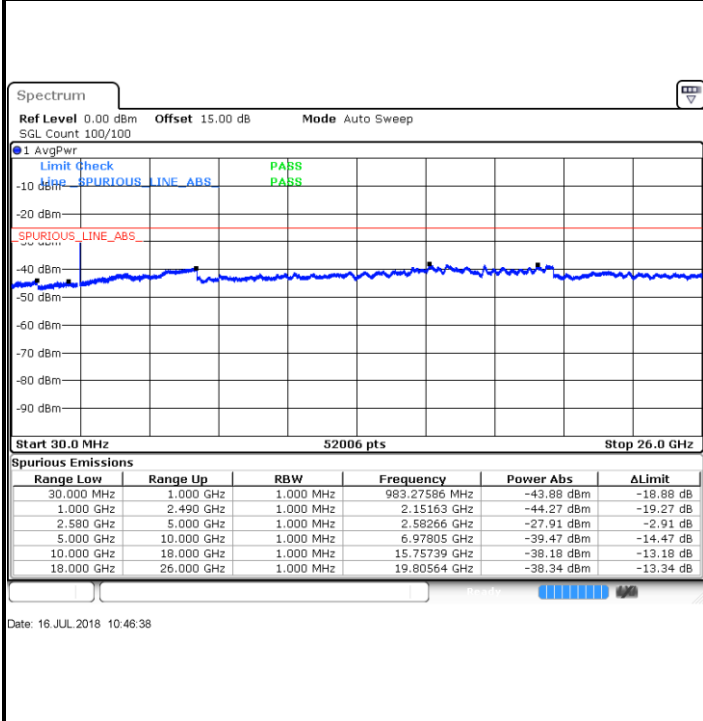

Highest Channel / QPSK

Highest Channel / 16QAM

Date: 16 JUL 2018 10:30:17

Date: 16 JUL 2018 10:31:10

LTE Band 7 / 15MHz

Lowest Channel / QPSK

Date: 16 JUL 2018 10:37:16

Lowest Channel / 16QAM

Date: 16 JUL 2018 10:38:09

Middle Channel / QPSK

Date: 16 JUL 2018 10:39:40

Middle Channel / 16QAM

Date: 16 JUL 2018 10:40:33

LTE Band7 / 15MHz

Highest Channel / QPSK

Highest Channel / 16QAM

LTE Band 7 / 20MHz

Lowest Channel / QPSK

Lowest Channel / 16QAM

LTE Band 7 / 20MHz

Middle Channel / QPSK

Middle Channel / 16QAM

Date: 16 JUL 2018 10:56:01

Date: 16 JUL 2018 10:56:54

Highest Channel / QPSK

Highest Channel / 16QAM

Date: 16 JUL 2018 11:02:59

Date: 16 JUL 2018 11:03:51

**LTE Band 7 / 5MHz**

**Lowest Channel / 64QAM**

Date: 18.JUL.2018 23:49:44

**Middle Channel / 64QAM**