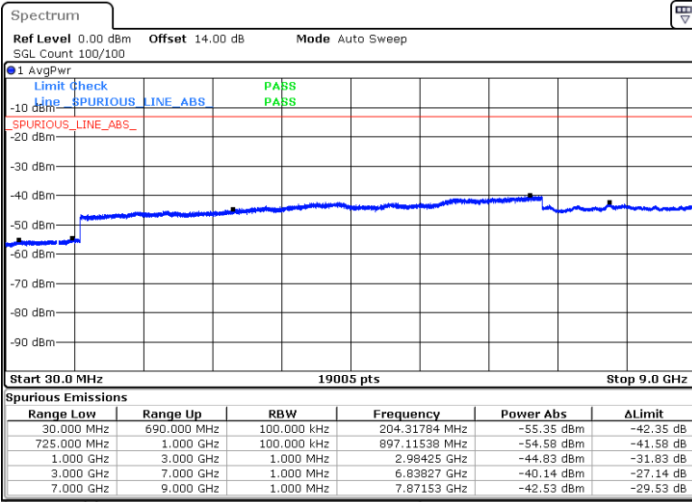

Date: 9 JUL 2018 10:25:12

LTE Band 12 / 5MHz

Lowest Channel / QPSK

Date: 9 JUL 2018 10:26:44

Lowest Channel / 16QAM

Date: 9 JUL 2018 10:27:37

Middle Channel / QPSK

Date: 9 JUL 2018 10:29:10

Middle Channel / 16QAM

Date: 9 JUL 2018 10:30:03

LTE Band 12 / 5MHz

Highest Channel / QPSK

Highest Channel / 16QAM

Date: 9 JUL 2018 10:31:35

Date: 9 JUL 2018 10:32:28

LTE Band 12 / 10MHz

Lowest Channel / QPSK

Lowest Channel / 16QAM

Date: 9 JUL 2018 10:34:01

Date: 9 JUL 2018 10:34:54

LTE Band 12 / 10MHz

Middle Channel / QPSK

Date: 9 JUL 2018 10:36:26

Middle Channel / 16QAM

Date: 9 JUL 2018 10:37:20

Highest Channel / QPSK

Date: 9 JUL 2018 10:38:52

Highest Channel / 16QAM

Date: 9 JUL 2018 10:39:45

**LTE Band 12 / 1.4MHz**

**Lowest Channel / 64QAM**

Date: 18.JUL.2018 20:16:07