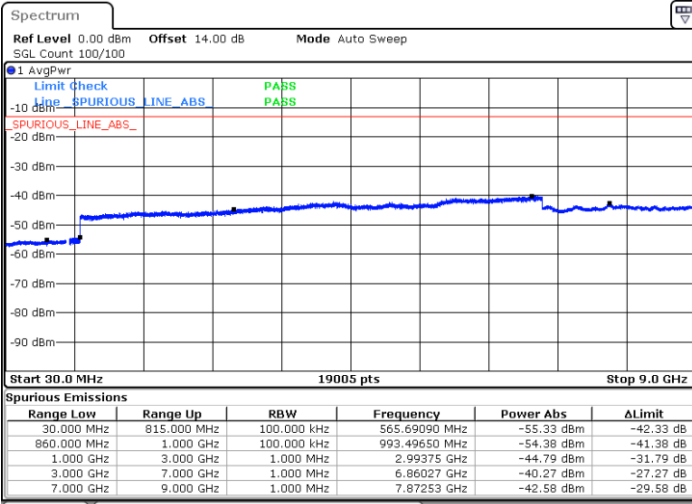

Date: 13.JUL.2018 15:10:33

Middle Channel / QPSK

Middle Channel / 16QAM

Date: 13.JUL.2018 15:12:06

Date: 13.JUL.2018 15:12:59

LTE Band 5 / 5MHz

Highest Channel / QPSK

Highest Channel / 16QAM

LTE Band 5 / 10MHz

Lowest Channel / QPSK

Lowest Channel / 16QAM

LTE Band 5 / 10MHz

Middle Channel / QPSK

Middle Channel / 16QAM

Date: 13 JUL 2018 15:32:26

Date: 13 JUL 2018 15:33:20

Highest Channel / QPSK

Highest Channel / 16QAM

Date: 13 JUL 2018 15:41:24

Date: 13 JUL 2018 15:42:17

LTE Band 5 / 1.4MHz

Lowest Channel / 64QAM

Middle Channel / 64QAM

Date: 18 JUL 2018 16:54:28