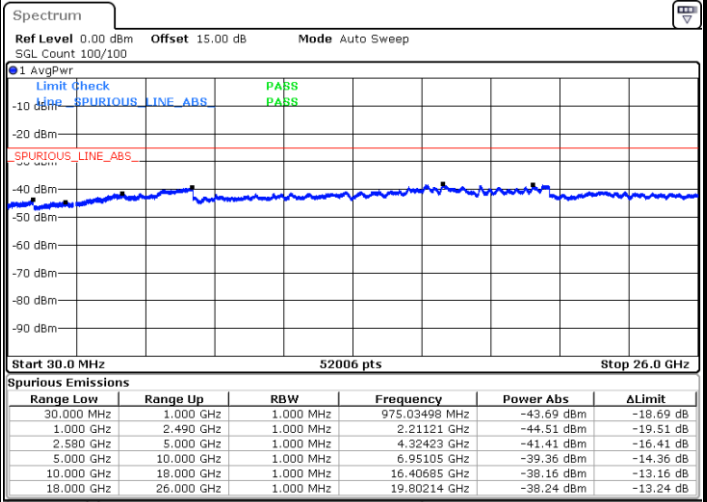

Date: 16 JUL 2018 10:07:53

LTE Band 7 / 5MHz

Highest Channel / QPSK

Date: 16 JUL 2018 10:13:58

Highest Channel / 16QAM

Date: 16 JUL 2018 10:14:50

LTE Band 7 / 10MHz

Lowest Channel / QPSK

Date: 16 JUL 2018 10:20:55

Lowest Channel / 16QAM

Date: 16 JUL 2018 10:21:48

LTE Band 7 / 10MHz

Middle Channel / QPSK

Middle Channel / 16QAM

Date: 16 JUL 2018 10:23:20

Date: 16 JUL 2018 10:24:12

Highest Channel / QPSK

Highest Channel / 16QAM

Date: 16 JUL 2018 10:30:17

Date: 16 JUL 2018 10:31:10

LTE Band 7 / 15MHz

Lowest Channel / QPSK

Date: 16 JUL 2018 10:37:16

Lowest Channel / 16QAM

Date: 16 JUL 2018 10:38:09

Middle Channel / QPSK

Date: 16 JUL 2018 10:39:40

Middle Channel / 16QAM

Date: 16 JUL 2018 10:40:33

LTE Band7 / 15MHz

Highest Channel / QPSK

Highest Channel / 16QAM