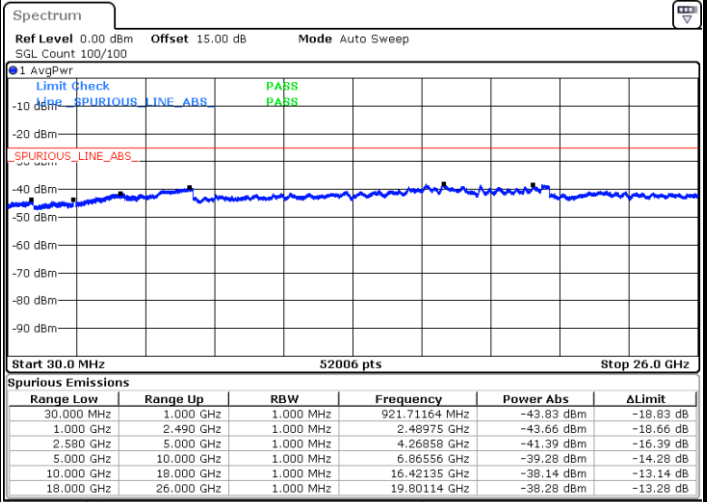

Date: 16 JUL 2018 10:38:09

Middle Channel / QPSK

Date: 16 JUL 2018 10:39:40

Middle Channel / 16QAM

Date: 16 JUL 2018 10:40:33

LTE Band7 / 15MHz

Highest Channel / QPSK

Highest Channel / 16QAM

LTE Band 7 / 20MHz

Lowest Channel / QPSK

Lowest Channel / 16QAM

LTE Band 7 / 20MHz

Middle Channel / QPSK

Middle Channel / 16QAM

Date: 16 JUL 2018 10:56:01

Date: 16 JUL 2018 10:56:54

Highest Channel / QPSK

Highest Channel / 16QAM

Date: 16 JUL 2018 11:02:59

Date: 16 JUL 2018 11:03:51

**LTE Band 7 / 5MHz**

**Lowest Channel / 64QAM**

Date: 18.JUL.2018 23:49:44

**Middle Channel / 64QAM**

Date: 18.JUL.2018 23:50:38

**Highest Channel / 64QAM**

Date: 18.JUL.2018 23:51:32

LTE Band 7 / 10MHz

Lowest Channel / 64QAM

Middle Channel / 64QAM

Date: 18.JUL.2018 23:52:25

Date: 18.JUL.2018 23:53:19