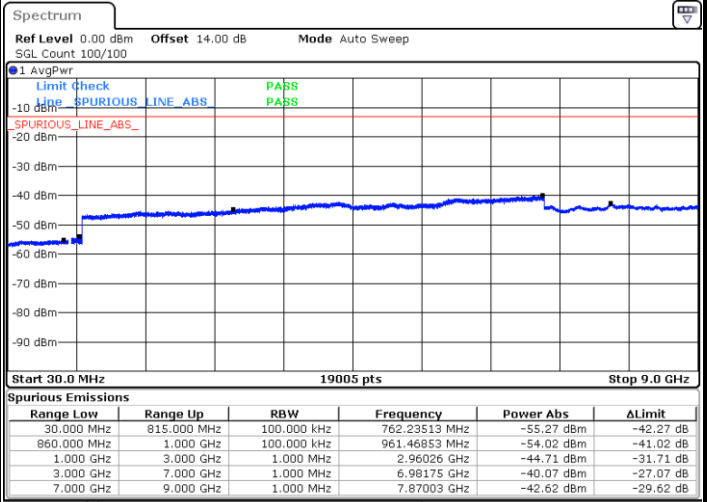

LTE Band 5 / 1.4MHz

Lowest Channel / QPSK

Lowest Channel / 16QAM

Date: 13 JUL 2018 14:29:00

Date: 13 JUL 2018 14:29:53

Middle Channel / QPSK

Middle Channel / 16QAM

Date: 13 JUL 2018 14:31:25

Date: 13 JUL 2018 14:32:19

LTE Band 5 / 1.4MHz

Highest Channel / QPSK

Date: 13 JUL 2018 14:40:23

Highest Channel / 16QAM

Date: 13 JUL 2018 14:41:16

LTE Band 5 / 3MHz

Lowest Channel / QPSK