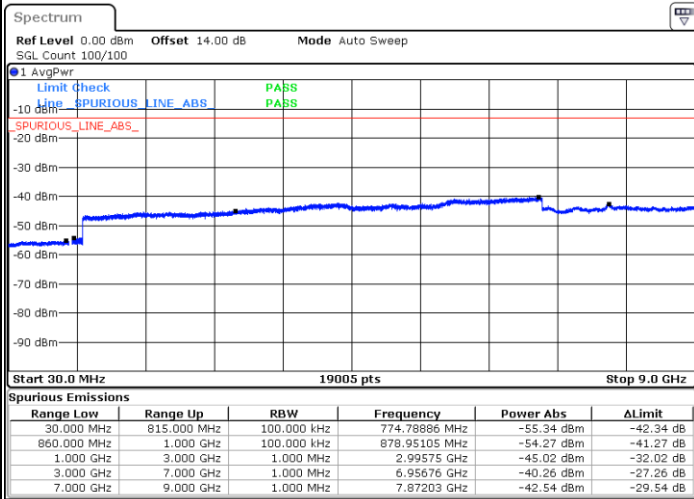

LTE Band 5 / 10MHz

Lowest Channel / QPSK

Lowest Channel / 16QAM

LTE Band 5 / 10MHz

Middle Channel / QPSK

Middle Channel / 16QAM

Date: 13 JUL 2018 15:32:26

Date: 13 JUL 2018 15:33:20

Highest Channel / QPSK

Highest Channel / 16QAM

Date: 13 JUL 2018 15:41:24

Date: 13 JUL 2018 15:42:17

LTE Band 5 / 1.4MHz

Lowest Channel / 64QAM

Middle Channel / 64QAM

Date: 18 JUL 2018 16:54:28

Date: 18 JUL 2018 16:55:40

Highest Channel / 64QAM

Date: 18 JUL 2018 17:00:09

LTE Band 5 / 3MHz

Lowest Channel / 64QAM

Middle Channel / 64QAM

Date: 18 JUL 2018 17:04:37

Date: 18 JUL 2018 17:05:50