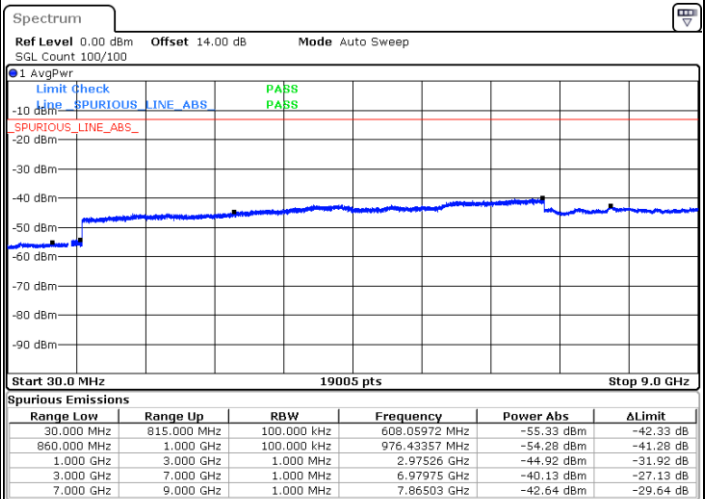

LTE Band 5 / 1.4MHz

Lowest Channel / QPSK

Lowest Channel / 16QAM

Date: 13 JUL 2018 14:29:00

Date: 13 JUL 2018 14:29:53

Middle Channel / QPSK

Middle Channel / 16QAM

Date: 13 JUL 2018 14:31:25

Date: 13 JUL 2018 14:32:19

LTE Band 5 / 1.4MHz

Highest Channel / QPSK

Date: 13 JUL 2018 14:40:23

Highest Channel / 16QAM

Date: 13 JUL 2018 14:41:16

LTE Band 5 / 3MHz

Lowest Channel / QPSK

Date: 13 JUL 2018 14:49:20

Lowest Channel / 16QAM

Date: 13 JUL 2018 14:50:13

LTE Band 5 / 3MHz

Middle Channel / QPSK

Middle Channel / 16QAM

Date: 13 JUL 2018 14:51:46

Date: 13 JUL 2018 14:52:39

Highest Channel / QPSK

Highest Channel / 16QAM

Date: 13 JUL 2018 15:00:43

Date: 13 JUL 2018 15:01:36

LTE Band 5 / 5MHz

Lowest Channel / QPSK

Lowest Channel / 16QAM

Date: 13.JUL.2018 15:09:40