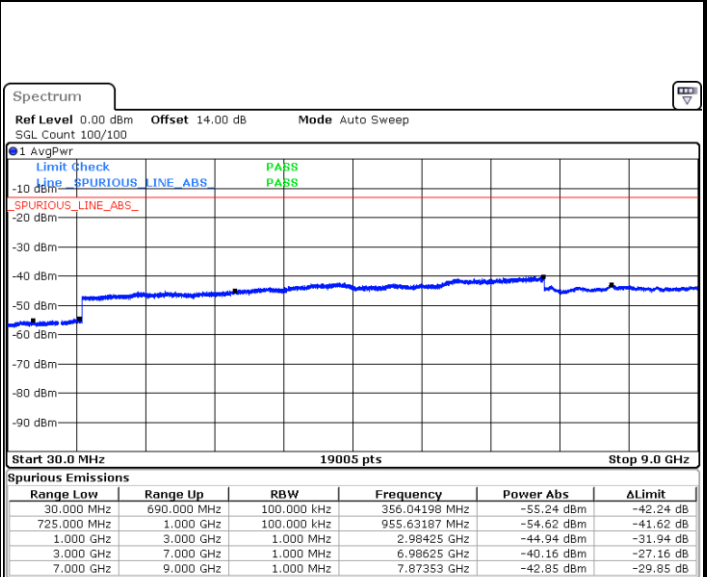

Date: 18.JUL.2018 23:56:00

**LTE Band 7 / 20MHz**

**Lowest Channel / 64QAM**

**Middle Channel / 64QAM**

**Highest Channel / 64QAM**

LTE Band 12 / 1.4MHz

Lowest Channel / QPSK

Date: 9 JUL 2018 10:12:10

Lowest Channel / 16QAM

Date: 9 JUL 2018 10:13:04

Middle Channel / QPSK

Date: 9 JUL 2018 10:14:36

Middle Channel / 16QAM

Date: 9 JUL 2018 10:15:29

LTE Band 12 / 1.4MHz

Highest Channel / QPSK

Date: 9 JUL 2018 10:17:02

Highest Channel / 16QAM

Date: 9 JUL 2018 10:17:55

LTE Band 12 / 3MHz

Lowest Channel / QPSK

Date: 9 JUL 2018 10:19:27

Lowest Channel / 16QAM

Date: 9 JUL 2018 10:20:20

LTE Band 12 / 3MHz

Middle Channel / QPSK

Middle Channel / 16QAM

Date: 9 JUL 2018 10:21:53

Date: 9 JUL 2018 10:22:46

Highest Channel / QPSK

Highest Channel / 16QAM

Date: 9 JUL 2018 10:24:18