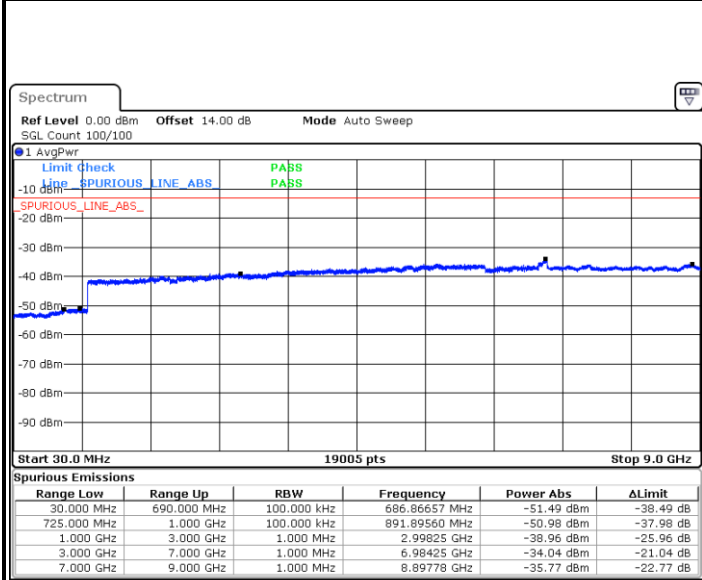

Middle Channel / 16QAM

Date: 9 JUL 2018 10:30:03

LTE Band 12 / 5MHz

Highest Channel / QPSK

Highest Channel / 16QAM

Date: 9 JUL 2018 10:31:35

Date: 9 JUL 2018 10:32:28

LTE Band 12 / 10MHz

Lowest Channel / QPSK

Lowest Channel / 16QAM

Date: 9 JUL 2018 10:34:01

Date: 9 JUL 2018 10:34:54

LTE Band 12 / 10MHz

Middle Channel / QPSK

Date: 9 JUL 2018 10:36:26

Middle Channel / 16QAM

Date: 9 JUL 2018 10:37:20

Highest Channel / QPSK

Date: 9 JUL 2018 10:38:52

Highest Channel / 16QAM

Date: 9 JUL 2018 10:39:45

**LTE Band 12 / 1.4MHz**

**Lowest Channel / 64QAM**

Date: 18.JUL.2018 20:16:07

**Middle Channel / 64QAM**

Date: 18.JUL.2018 20:17:24

**Highest Channel / 64QAM**

Date: 18.JUL.2018 20:21:00