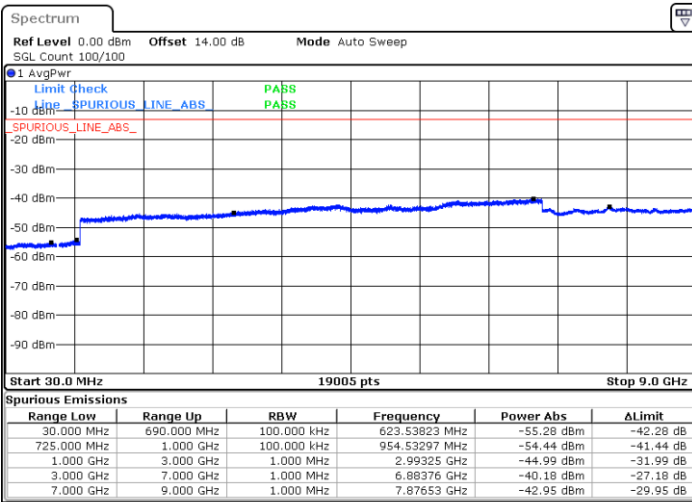

Date: 9 JUL 2018 10:25:12

LTE Band 12 / 5MHz

Lowest Channel / QPSK

Date: 9 JUL 2018 10:26:44

Lowest Channel / 16QAM

Date: 9 JUL 2018 10:27:37

Middle Channel / QPSK

Date: 9 JUL 2018 10:29:10

Middle Channel / 16QAM

Date: 9 JUL 2018 10:30:03

LTE Band 12 / 5MHz

Highest Channel / QPSK

Highest Channel / 16QAM

Date: 9 JUL 2018 10:31:35

Date: 9 JUL 2018 10:32:28

LTE Band 12 / 10MHz

Lowest Channel / QPSK

Lowest Channel / 16QAM

Date: 9 JUL 2018 10:34:01

Date: 9 JUL 2018 10:34:54

LTE Band 12 / 10MHz

Middle Channel / QPSK

Date: 9 JUL 2018 10:36:26

Middle Channel / 16QAM

Date: 9 JUL 2018 10:37:20

Highest Channel / QPSK

Date: 9 JUL 2018 10:38:52

Highest Channel / 16QAM

Date: 9 JUL 2018 10:39:45

**LTE Band 12 / 1.4MHz**

**Lowest Channel / 64QAM**

Date: 18.JUL.2018 20:16:07