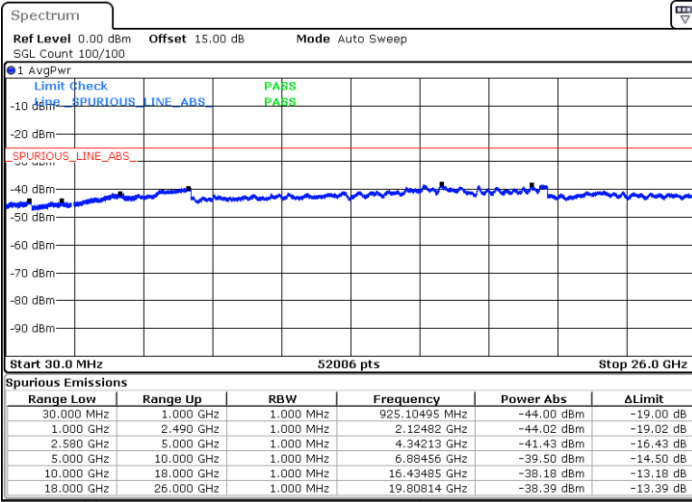

Date: 16 JUL 2018 10:07:53

LTE Band 7 / 5MHz

Highest Channel / QPSK

Date: 16 JUL 2018 10:13:58

Highest Channel / 16QAM

Date: 16 JUL 2018 10:14:50

LTE Band 7 / 10MHz

Lowest Channel / QPSK

Date: 16 JUL 2018 10:20:55

Lowest Channel / 16QAM

Date: 16 JUL 2018 10:21:48

LTE Band 7 / 10MHz

Middle Channel / QPSK

Middle Channel / 16QAM

Date: 16 JUL 2018 10:23:20

Date: 16 JUL 2018 10:24:12

Highest Channel / QPSK

Highest Channel / 16QAM

Date: 16 JUL 2018 10:30:17

Date: 16 JUL 2018 10:31:10

LTE Band 7 / 15MHz

Lowest Channel / QPSK

Date: 16 JUL 2018 10:37:16

Lowest Channel / 16QAM