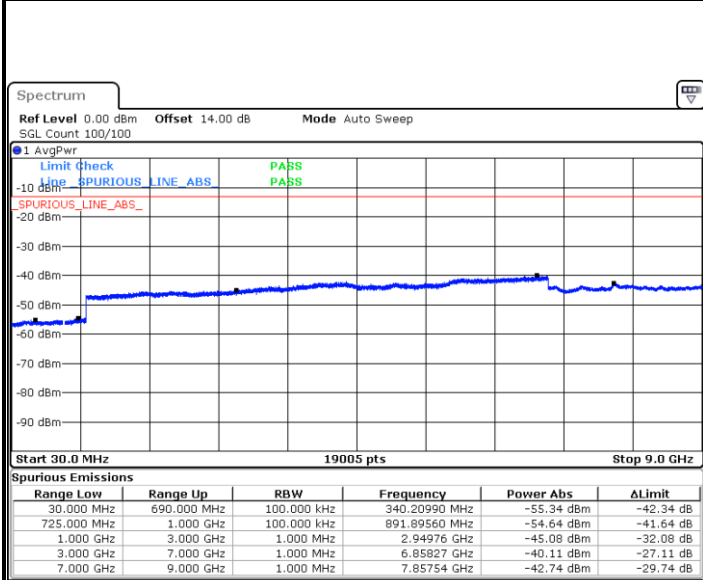

Highest Channel / 64QAM

Date: 18.JUL.2018 23:54:13

LTE Band 7 / 15MHz

Lowest Channel / 64QAM

Middle Channel / 64QAM

Date: 18.JUL.2018 23:55:06

Date: 18.JUL.2018 23:56:54

Highest Channel / 64QAM

Date: 18.JUL.2018 23:56:00

**LTE Band 7 / 20MHz**

**Lowest Channel / 64QAM**

**Middle Channel / 64QAM**

**Highest Channel / 64QAM**

LTE Band 12 / 1.4MHz

Lowest Channel / QPSK

Date: 9 JUL 2018 10:12:10

Lowest Channel / 16QAM

Date: 9 JUL 2018 10:13:04

Middle Channel / QPSK

Date: 9 JUL 2018 10:14:36

Middle Channel / 16QAM

Date: 9 JUL 2018 10:15:29

LTE Band 12 / 1.4MHz

Highest Channel / QPSK