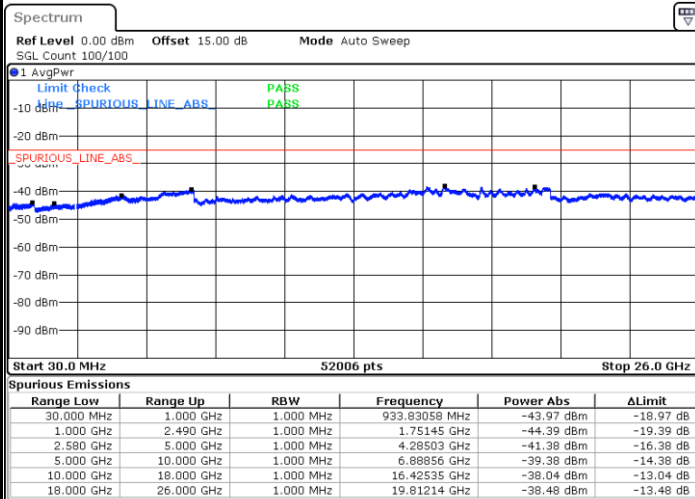

Date: 18 JUL 2018 17:20:29

LTE Band 5 / 10MHz

Lowest Channel / 64QAM

Middle Channel / 64QAM

Date: 18 JUL 2018 17:24:58

Date: 18 JUL 2018 17:26:10

Highest Channel / 64QAM

Date: 18 JUL 2018 17:30:39

LTE Band 7 / 5MHz

Lowest Channel / QPSK

Lowest Channel / 16QAM

Date: 16 JUL 2018 10:04:36

Date: 16 JUL 2018 10:05:29

Middle Channel / QPSK

Middle Channel / 16QAM

Date: 16 JUL 2018 10:07:00

Date: 16 JUL 2018 10:07:53

LTE Band 7 / 5MHz

Highest Channel / QPSK

Date: 16 JUL 2018 10:13:58

Highest Channel / 16QAM

Date: 16 JUL 2018 10:14:50

LTE Band 7 / 10MHz

Lowest Channel / QPSK