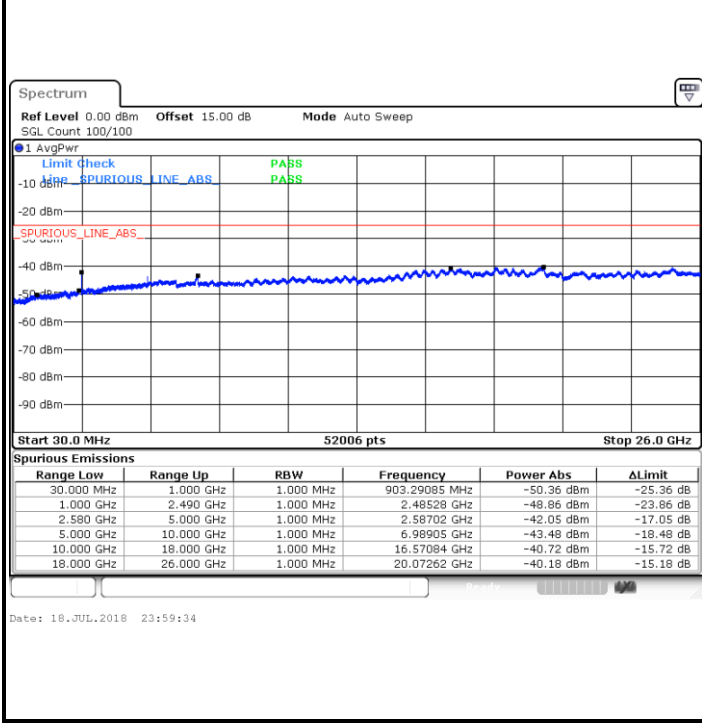

Date: 18.JUL.2018 23:50:38

**Highest Channel / 64QAM**

Date: 18.JUL.2018 23:51:32

LTE Band 7 / 10MHz

Lowest Channel / 64QAM

Middle Channel / 64QAM

Date: 18.JUL.2018 23:52:25

Date: 18.JUL.2018 23:53:19

Highest Channel / 64QAM

Date: 18.JUL.2018 23:54:13

LTE Band 7 / 15MHz

Lowest Channel / 64QAM

Middle Channel / 64QAM

Date: 18.JUL.2018 23:55:06

Date: 18.JUL.2018 23:56:54

Highest Channel / 64QAM

Date: 18.JUL.2018 23:56:00

**LTE Band 7 / 20MHz**

**Lowest Channel / 64QAM**

**Middle Channel / 64QAM**

**Highest Channel / 64QAM**

LTE Band 12 / 1.4MHz

Lowest Channel / QPSK

Date: 9 JUL 2018 10:12:10

Lowest Channel / 16QAM

Date: 9 JUL 2018 10:13:04

Middle Channel / QPSK

Date: 9 JUL 2018 10:14:36

Middle Channel / 16QAM

Date: 9 JUL 2018 10:15:29

LTE Band 12 / 1.4MHz

Highest Channel / QPSK