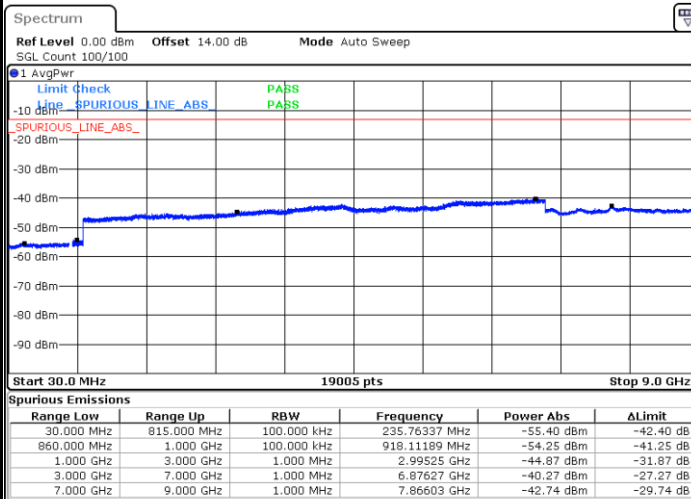

LTE Band 5 / 1.4MHz

Lowest Channel / QPSK

Lowest Channel / 16QAM

Date: 13 JUL 2018 14:29:00

Date: 13 JUL 2018 14:29:53

Middle Channel / QPSK

Middle Channel / 16QAM

Date: 13 JUL 2018 14:31:25

Date: 13 JUL 2018 14:32:19

LTE Band 5 / 1.4MHz

Highest Channel / QPSK

Date: 13 JUL 2018 14:40:23

Highest Channel / 16QAM

Date: 13 JUL 2018 14:41:16

LTE Band 5 / 3MHz

Lowest Channel / QPSK

Date: 13 JUL 2018 14:49:20

Lowest Channel / 16QAM

Date: 13 JUL 2018 14:50:13

LTE Band 5 / 3MHz

Middle Channel / QPSK

Middle Channel / 16QAM

Date: 13 JUL 2018 14:51:46

Date: 13 JUL 2018 14:52:39

Highest Channel / QPSK

Highest Channel / 16QAM

Date: 13 JUL 2018 15:00:43

Date: 13 JUL 2018 15:01:36

LTE Band 5 / 5MHz

Lowest Channel / QPSK

Lowest Channel / 16QAM

Date: 13.JUL.2018 15:09:40