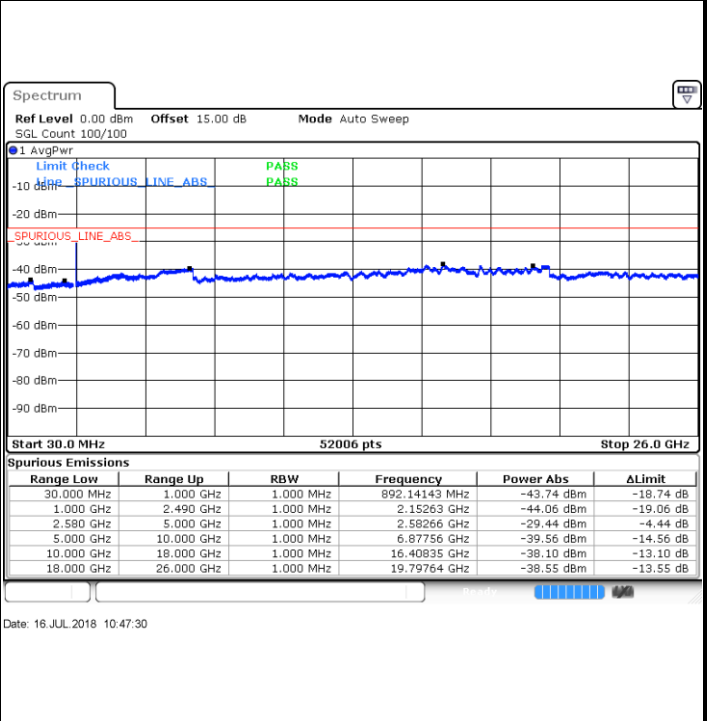

Highest Channel / QPSK

Highest Channel / 16QAM

Date: 16 JUL 2018 10:30:17

Date: 16 JUL 2018 10:31:10

LTE Band 7 / 15MHz

Lowest Channel / QPSK

Date: 16 JUL 2018 10:37:16

Lowest Channel / 16QAM

Date: 16 JUL 2018 10:38:09

Middle Channel / QPSK

Date: 16 JUL 2018 10:39:40

Middle Channel / 16QAM

Date: 16 JUL 2018 10:40:33

LTE Band7 / 15MHz

Highest Channel / QPSK

Highest Channel / 16QAM

LTE Band 7 / 20MHz

Lowest Channel / QPSK

Lowest Channel / 16QAM

LTE Band 7 / 20MHz

Middle Channel / QPSK

Middle Channel / 16QAM

Date: 16 JUL 2018 10:56:01

Date: 16 JUL 2018 10:56:54

Highest Channel / QPSK

Highest Channel / 16QAM

Date: 16 JUL 2018 11:02:59

Date: 16 JUL 2018 11:03:51

**LTE Band 7 / 5MHz**

**Lowest Channel / 64QAM**

Date: 18.JUL.2018 23:49:44

**Middle Channel / 64QAM**