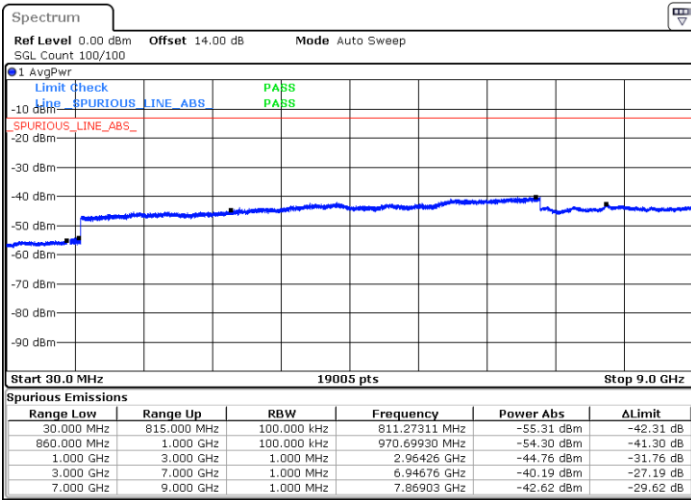

Date: 18 JUL 2018 16:55:40

Highest Channel / 64QAM

Date: 18 JUL 2018 17:00:09

LTE Band 5 / 3MHz

Lowest Channel / 64QAM

Middle Channel / 64QAM

Date: 18 JUL 2018 17:04:37

Date: 18 JUL 2018 17:05:50

Highest Channel / 64QAM

Date: 18 JUL 2018 17:10:19

LTE Band 5 / 5MHz

Lowest Channel / 64QAM

Middle Channel / 64QAM

Date: 18 JUL 2018 17:14:48

Date: 18 JUL 2018 17:16:01

Highest Channel / 64QAM

Date: 18 JUL 2018 17:20:29

LTE Band 5 / 10MHz

Lowest Channel / 64QAM

Middle Channel / 64QAM

Date: 18 JUL 2018 17:24:58

Date: 18 JUL 2018 17:26:10

Highest Channel / 64QAM

Date: 18 JUL 2018 17:30:39