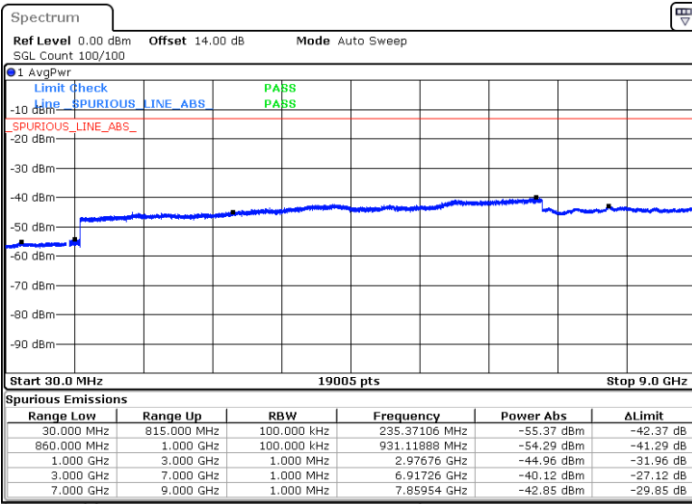

Date: 13.JUL.2018 15:10:33

Middle Channel / QPSK

Middle Channel / 16QAM

Date: 13.JUL.2018 15:12:06

Date: 13.JUL.2018 15:12:59

LTE Band 5 / 5MHz

Highest Channel / QPSK

Highest Channel / 16QAM

LTE Band 5 / 10MHz

Lowest Channel / QPSK

Lowest Channel / 16QAM

LTE Band 5 / 10MHz

Middle Channel / QPSK

Middle Channel / 16QAM

Date: 13 JUL 2018 15:32:26

Date: 13 JUL 2018 15:33:20

Highest Channel / QPSK

Highest Channel / 16QAM

Date: 13 JUL 2018 15:41:24

Date: 13 JUL 2018 15:42:17

LTE Band 5 / 1.4MHz

Lowest Channel / 64QAM

Middle Channel / 64QAM

Date: 18 JUL 2018 16:54:28

Date: 18 JUL 2018 16:55:40

Highest Channel / 64QAM

Date: 18 JUL 2018 17:00:09

LTE Band 5 / 3MHz

Lowest Channel / 64QAM

Middle Channel / 64QAM

Date: 18 JUL 2018 17:04:37

Date: 18 JUL 2018 17:05:50