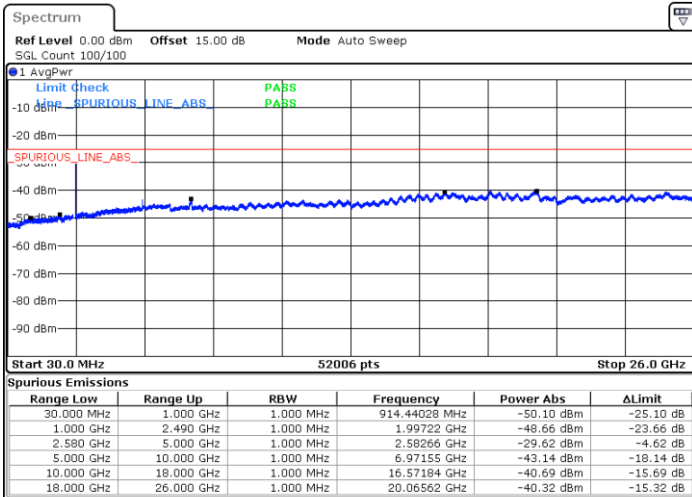

Highest Channel / QPSK

Highest Channel / 16QAM

Date: 16 JUL 2018 11:02:59

Date: 16 JUL 2018 11:03:51

**LTE Band 7 / 5MHz**

**Lowest Channel / 64QAM**

Date: 18.JUL.2018 23:49:44

**Middle Channel / 64QAM**

Date: 18.JUL.2018 23:50:38

**Highest Channel / 64QAM**

Date: 18.JUL.2018 23:51:32

LTE Band 7 / 10MHz

Lowest Channel / 64QAM

Middle Channel / 64QAM

Date: 18.JUL.2018 23:52:25

Date: 18.JUL.2018 23:53:19

Highest Channel / 64QAM

Date: 18.JUL.2018 23:54:13

LTE Band 7 / 15MHz

Lowest Channel / 64QAM

Middle Channel / 64QAM

Date: 18.JUL.2018 23:55:06

Date: 18.JUL.2018 23:56:54

Highest Channel / 64QAM

Date: 18.JUL.2018 23:56:00

**LTE Band 7 / 20MHz**

**Lowest Channel / 64QAM**

**Middle Channel / 64QAM**

**Highest Channel / 64QAM**

LTE Band 12 / 1.4MHz

Lowest Channel / QPSK

Date: 9 JUL 2018 10:12:10