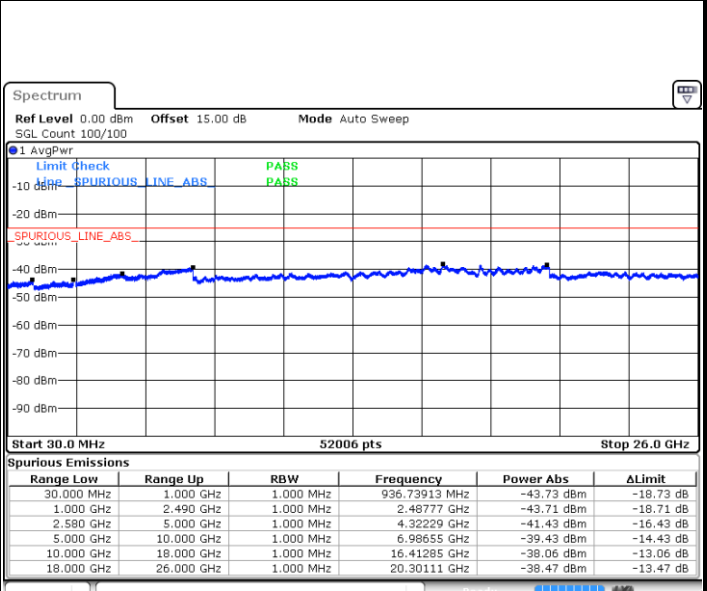

Date: 16 JUL 2018 10:07:53

LTE Band 7 / 5MHz

Highest Channel / QPSK

Date: 16 JUL 2018 10:13:58

Highest Channel / 16QAM

Date: 16 JUL 2018 10:14:50

LTE Band 7 / 10MHz

Lowest Channel / QPSK

Date: 16 JUL 2018 10:20:55

Lowest Channel / 16QAM

Date: 16 JUL 2018 10:21:48

LTE Band 7 / 10MHz

Middle Channel / QPSK

Middle Channel / 16QAM

Date: 16 JUL 2018 10:23:20

Date: 16 JUL 2018 10:24:12

Highest Channel / QPSK

Highest Channel / 16QAM

Date: 16 JUL 2018 10:30:17

Date: 16 JUL 2018 10:31:10

LTE Band 7 / 15MHz

Lowest Channel / QPSK

Date: 16 JUL 2018 10:37:16

Lowest Channel / 16QAM

Date: 16 JUL 2018 10:38:09

Middle Channel / QPSK

Date: 16 JUL 2018 10:39:40

Middle Channel / 16QAM

Date: 16 JUL 2018 10:40:33

LTE Band7 / 15MHz

Highest Channel / QPSK

Highest Channel / 16QAM