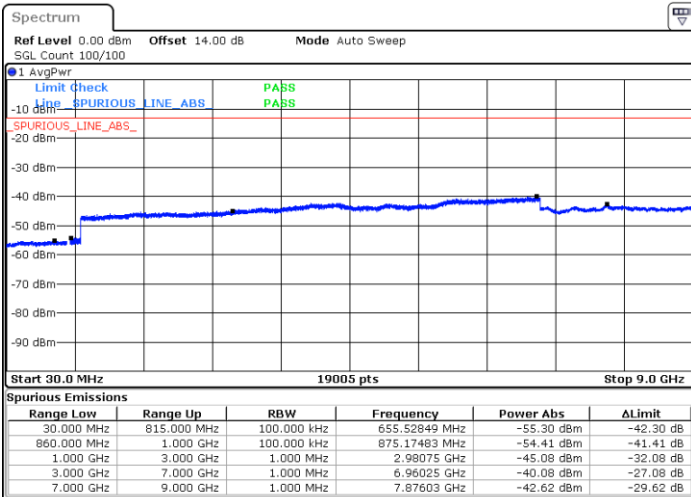

Highest Channel / QPSK

Highest Channel / 16QAM

Date: 13 JUL 2018 15:41:24

Date: 13 JUL 2018 15:42:17

LTE Band 5 / 1.4MHz

Lowest Channel / 64QAM

Middle Channel / 64QAM

Date: 18 JUL 2018 16:54:28

Date: 18 JUL 2018 16:55:40

Highest Channel / 64QAM

Date: 18 JUL 2018 17:00:09

LTE Band 5 / 3MHz

Lowest Channel / 64QAM

Middle Channel / 64QAM

Date: 18 JUL 2018 17:04:37

Date: 18 JUL 2018 17:05:50

Highest Channel / 64QAM

Date: 18 JUL 2018 17:10:19

LTE Band 5 / 5MHz

Lowest Channel / 64QAM

Middle Channel / 64QAM

Date: 18 JUL 2018 17:14:48

Date: 18 JUL 2018 17:16:01

Highest Channel / 64QAM

Date: 18 JUL 2018 17:20:29

LTE Band 5 / 10MHz

Lowest Channel / 64QAM

Middle Channel / 64QAM

Date: 18 JUL 2018 17:24:58

Date: 18 JUL 2018 17:26:10

Highest Channel / 64QAM

Date: 18 JUL 2018 17:30:39