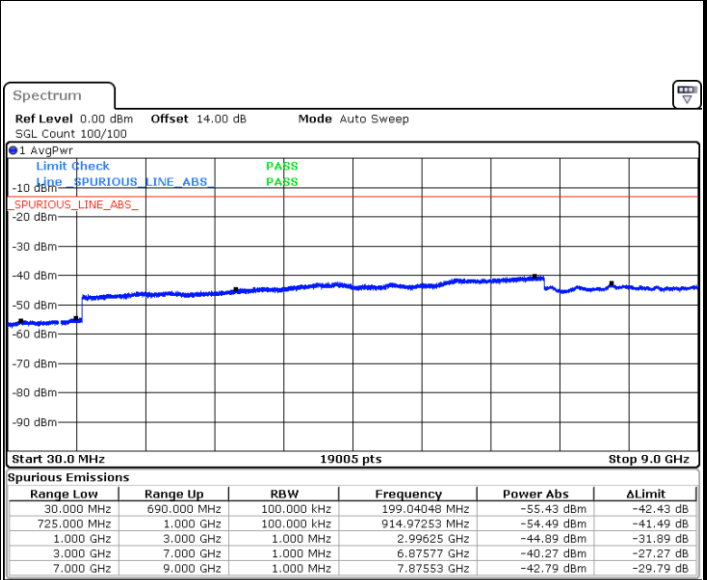

Date: 18.JUL.2018 23:56:00

**LTE Band 7 / 20MHz**

**Lowest Channel / 64QAM**

**Middle Channel / 64QAM**

**Highest Channel / 64QAM**

LTE Band 12 / 1.4MHz

Lowest Channel / QPSK

Date: 9 JUL 2018 10:12:10

Lowest Channel / 16QAM

Date: 9 JUL 2018 10:13:04

Middle Channel / QPSK

Date: 9 JUL 2018 10:14:36

Middle Channel / 16QAM

Date: 9 JUL 2018 10:15:29

LTE Band 12 / 1.4MHz

Highest Channel / QPSK

Date: 9 JUL 2018 10:17:02

Highest Channel / 16QAM

Date: 9 JUL 2018 10:17:55

LTE Band 12 / 3MHz

Lowest Channel / QPSK

Date: 9 JUL 2018 10:19:27

Lowest Channel / 16QAM

Date: 9 JUL 2018 10:20:20