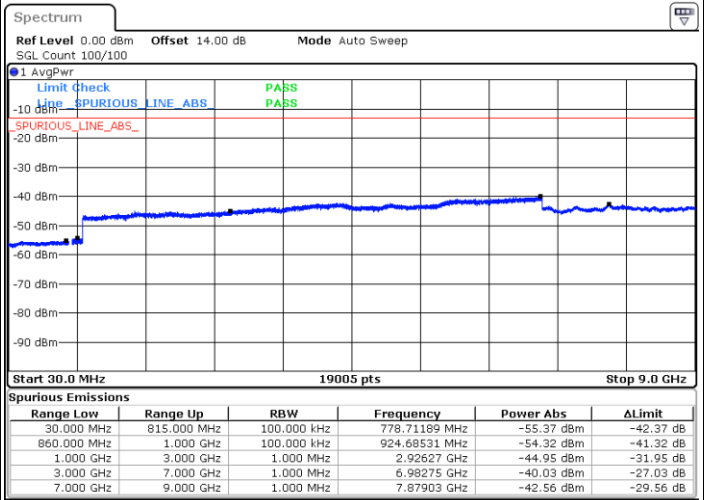

LTE Band 5 / 10MHz

Lowest Channel / QPSK

Lowest Channel / 16QAM

LTE Band 5 / 10MHz

Middle Channel / QPSK

Middle Channel / 16QAM

Date: 13 JUL 2018 15:32:26

Date: 13 JUL 2018 15:33:20

Highest Channel / QPSK

Highest Channel / 16QAM

Date: 13 JUL 2018 15:41:24

Date: 13 JUL 2018 15:42:17

LTE Band 5 / 1.4MHz

Lowest Channel / 64QAM

Middle Channel / 64QAM

Date: 18 JUL 2018 16:54:28

Date: 18 JUL 2018 16:55:40

Highest Channel / 64QAM

Date: 18 JUL 2018 17:00:09

LTE Band 5 / 3MHz

Lowest Channel / 64QAM

Middle Channel / 64QAM

Date: 18 JUL 2018 17:04:37

Date: 18 JUL 2018 17:05:50