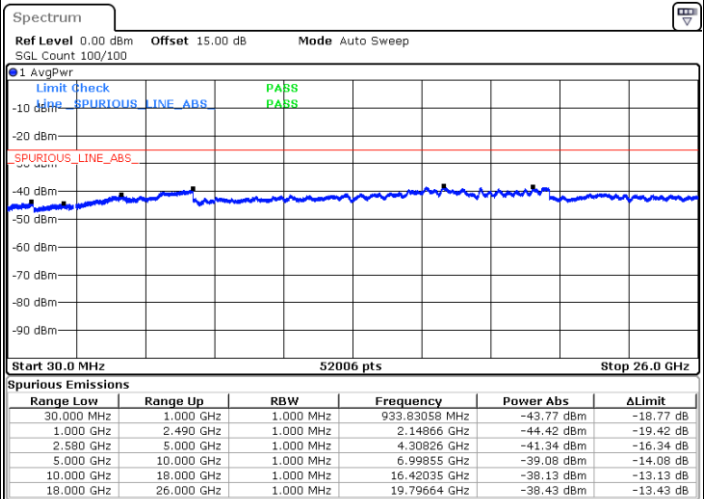

Date: 18 JUL 2018 17:20:29

LTE Band 5 / 10MHz

Lowest Channel / 64QAM

Middle Channel / 64QAM

Date: 18 JUL 2018 17:24:58

Date: 18 JUL 2018 17:26:10

Highest Channel / 64QAM

Date: 18 JUL 2018 17:30:39

LTE Band 7 / 5MHz

Lowest Channel / QPSK

Lowest Channel / 16QAM

Date: 16 JUL 2018 10:04:36

Date: 16 JUL 2018 10:05:29

Middle Channel / QPSK

Middle Channel / 16QAM

Date: 16 JUL 2018 10:07:00

Date: 16 JUL 2018 10:07:53

LTE Band 7 / 5MHz

Highest Channel / QPSK

Date: 16 JUL 2018 10:13:58

Highest Channel / 16QAM

Date: 16 JUL 2018 10:14:50

LTE Band 7 / 10MHz

Lowest Channel / QPSK