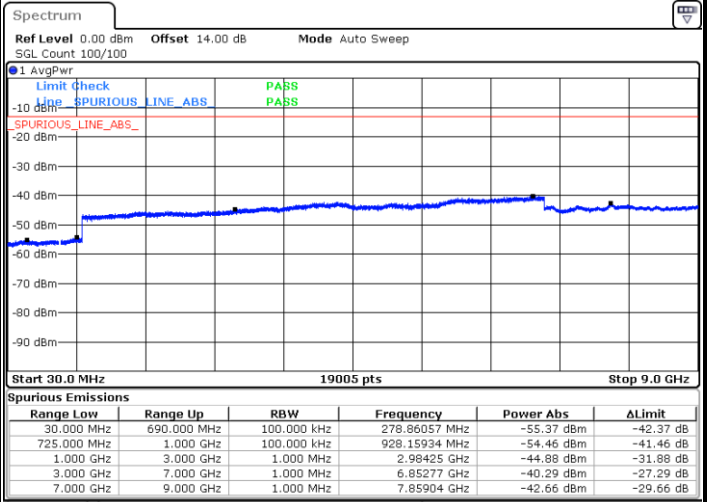

Date: 9 JUL 2018 10:25:12

LTE Band 12 / 5MHz

Lowest Channel / QPSK

Date: 9 JUL 2018 10:26:44

Lowest Channel / 16QAM

Date: 9 JUL 2018 10:27:37

Middle Channel / QPSK

Date: 9 JUL 2018 10:29:10

Middle Channel / 16QAM

Date: 9 JUL 2018 10:30:03

LTE Band 12 / 5MHz

Highest Channel / QPSK

Highest Channel / 16QAM

Date: 9 JUL 2018 10:31:35

Date: 9 JUL 2018 10:32:28

LTE Band 12 / 10MHz

Lowest Channel / QPSK

Lowest Channel / 16QAM

Date: 9 JUL 2018 10:34:01

Date: 9 JUL 2018 10:34:54

LTE Band 12 / 10MHz

Middle Channel / QPSK

Date: 9 JUL 2018 10:36:26

Middle Channel / 16QAM

Date: 9 JUL 2018 10:37:20

Highest Channel / QPSK

Date: 9 JUL 2018 10:38:52

Highest Channel / 16QAM

Date: 9 JUL 2018 10:39:45

**LTE Band 12 / 1.4MHz**

**Lowest Channel / 64QAM**

Date: 18.JUL.2018 20:16:07