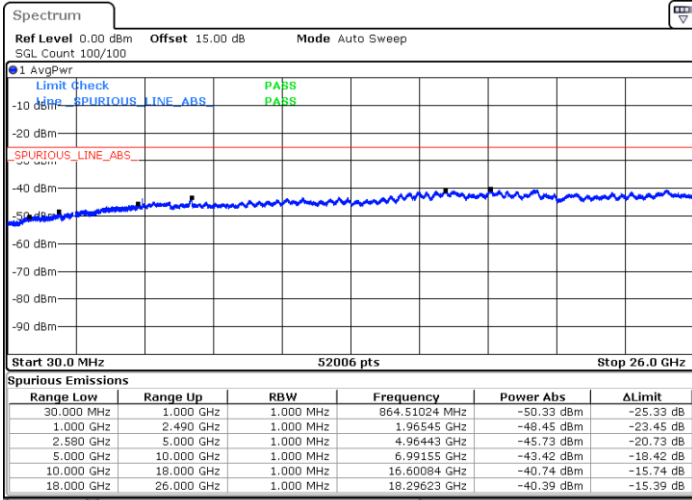

Highest Channel / QPSK

Highest Channel / 16QAM

Date: 16 JUL 2018 11:02:59

Date: 16 JUL 2018 11:03:51

**LTE Band 7 / 5MHz**

**Lowest Channel / 64QAM**

Date: 18.JUL.2018 23:49:44

**Middle Channel / 64QAM**

Date: 18.JUL.2018 23:50:38

**Highest Channel / 64QAM**

Date: 18.JUL.2018 23:51:32

LTE Band 7 / 10MHz

Lowest Channel / 64QAM

Middle Channel / 64QAM

Date: 18.JUL.2018 23:52:25

Date: 18.JUL.2018 23:53:19

Highest Channel / 64QAM

Date: 18.JUL.2018 23:54:13

LTE Band 7 / 15MHz

Lowest Channel / 64QAM

Middle Channel / 64QAM

Date: 18.JUL.2018 23:55:06

Date: 18.JUL.2018 23:56:54

Highest Channel / 64QAM