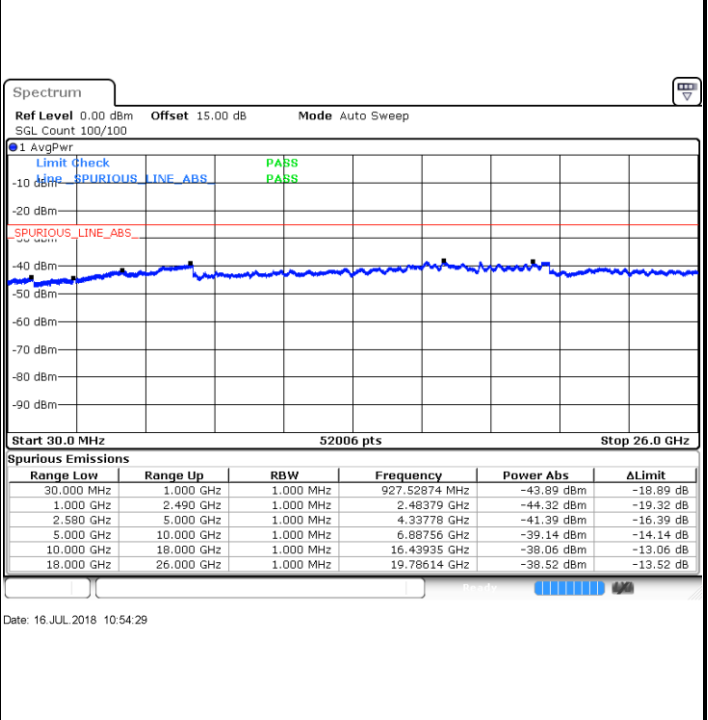

Highest Channel / QPSK

Highest Channel / 16QAM

Date: 16 JUL 2018 10:30:17

Date: 16 JUL 2018 10:31:10

LTE Band 7 / 15MHz

Lowest Channel / QPSK

Date: 16 JUL 2018 10:37:16

Lowest Channel / 16QAM

Date: 16 JUL 2018 10:38:09

Middle Channel / QPSK

Date: 16 JUL 2018 10:39:40

Middle Channel / 16QAM

Date: 16 JUL 2018 10:40:33

LTE Band7 / 15MHz

Highest Channel / QPSK

Highest Channel / 16QAM

LTE Band 7 / 20MHz

Lowest Channel / QPSK

Lowest Channel / 16QAM

LTE Band 7 / 20MHz

Middle Channel / QPSK

Middle Channel / 16QAM

Date: 16 JUL 2018 10:56:01

Date: 16 JUL 2018 10:56:54

Highest Channel / QPSK

Highest Channel / 16QAM

Date: 16 JUL 2018 11:02:59

Date: 16 JUL 2018 11:03:51

**LTE Band 7 / 5MHz**

**Lowest Channel / 64QAM**

Date: 18.JUL.2018 23:49:44

**Middle Channel / 64QAM**