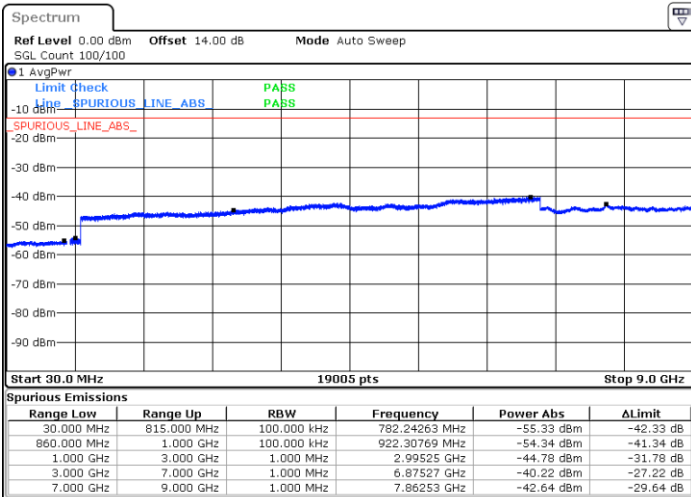

Date: 18 JUL 2018 16:55:40

Highest Channel / 64QAM

Date: 18 JUL 2018 17:00:09

LTE Band 5 / 3MHz

Lowest Channel / 64QAM

Middle Channel / 64QAM

Date: 18 JUL 2018 17:04:37

Date: 18 JUL 2018 17:05:50

Highest Channel / 64QAM

Date: 18 JUL 2018 17:10:19

LTE Band 5 / 5MHz

Lowest Channel / 64QAM

Middle Channel / 64QAM

Date: 18 JUL 2018 17:14:48

Date: 18 JUL 2018 17:16:01

Highest Channel / 64QAM

Date: 18 JUL 2018 17:20:29

LTE Band 5 / 10MHz

Lowest Channel / 64QAM

Middle Channel / 64QAM

Date: 18 JUL 2018 17:24:58

Date: 18 JUL 2018 17:26:10

Highest Channel / 64QAM

Date: 18 JUL 2018 17:30:39