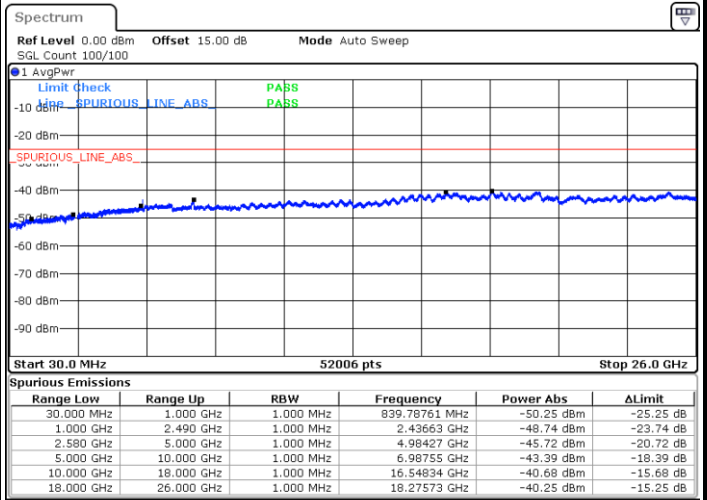

Highest Channel / QPSK

Highest Channel / 16QAM

Date: 16 JUL 2018 11:02:59

Date: 16 JUL 2018 11:03:51

**LTE Band 7 / 5MHz**

**Lowest Channel / 64QAM**

Date: 18.JUL.2018 23:49:44

**Middle Channel / 64QAM**

Date: 18.JUL.2018 23:50:38

**Highest Channel / 64QAM**

Date: 18.JUL.2018 23:51:32

LTE Band 7 / 10MHz

Lowest Channel / 64QAM

Middle Channel / 64QAM

Date: 18.JUL.2018 23:52:25

Date: 18.JUL.2018 23:53:19

Highest Channel / 64QAM

Date: 18.JUL.2018 23:54:13

LTE Band 7 / 15MHz

Lowest Channel / 64QAM

Middle Channel / 64QAM

Date: 18.JUL.2018 23:55:06

Date: 18.JUL.2018 23:56:54

Highest Channel / 64QAM

Date: 18.JUL.2018 23:56:00

**LTE Band 7 / 20MHz**

**Lowest Channel / 64QAM**

**Middle Channel / 64QAM**

**Highest Channel / 64QAM**

LTE Band 12 / 1.4MHz

Lowest Channel / QPSK

Date: 9 JUL 2018 10:12:10