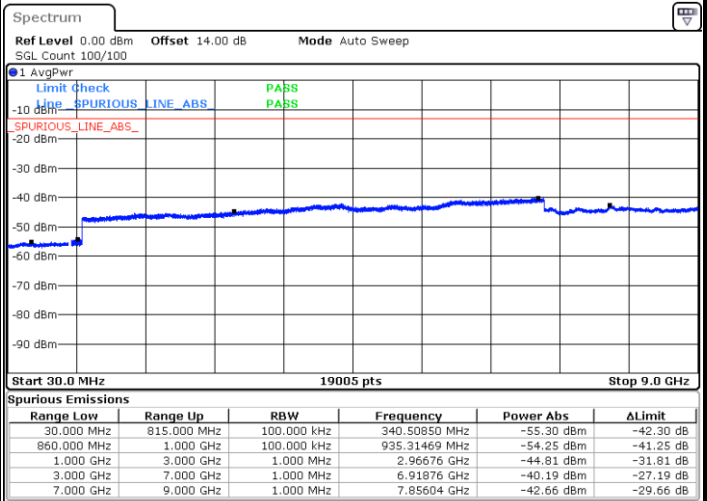

LTE Band 5 / 1.4MHz

Lowest Channel / QPSK

Lowest Channel / 16QAM

Date: 13 JUL 2018 14:29:00

Date: 13 JUL 2018 14:29:53

Middle Channel / QPSK

Middle Channel / 16QAM

Date: 13 JUL 2018 14:31:25

Date: 13 JUL 2018 14:32:19

LTE Band 5 / 1.4MHz

Highest Channel / QPSK

Date: 13 JUL 2018 14:40:23

Highest Channel / 16QAM

Date: 13 JUL 2018 14:41:16

LTE Band 5 / 3MHz

Lowest Channel / QPSK