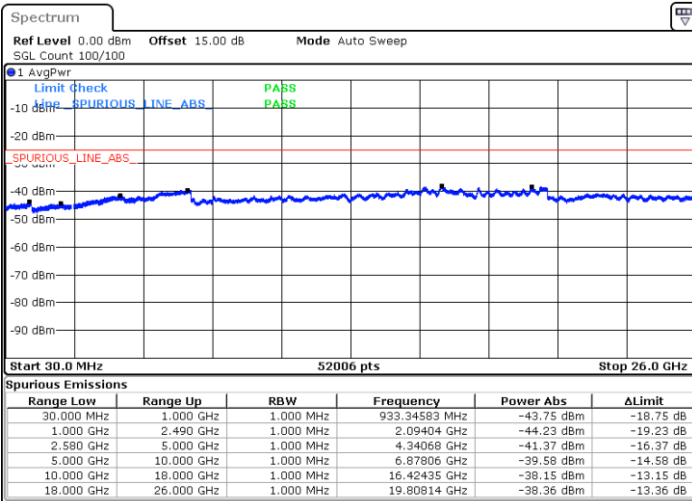

Date: 16 JUL 2018 10:07:53

LTE Band 7 / 5MHz

Highest Channel / QPSK

Date: 16 JUL 2018 10:13:58

Highest Channel / 16QAM

Date: 16 JUL 2018 10:14:50

LTE Band 7 / 10MHz

Lowest Channel / QPSK

Date: 16 JUL 2018 10:20:55

Lowest Channel / 16QAM

Date: 16 JUL 2018 10:21:48

LTE Band 7 / 10MHz

Middle Channel / QPSK

Middle Channel / 16QAM

Date: 16 JUL 2018 10:23:20

Date: 16 JUL 2018 10:24:12

Highest Channel / QPSK

Highest Channel / 16QAM

Date: 16 JUL 2018 10:30:17

Date: 16 JUL 2018 10:31:10

LTE Band 7 / 15MHz

Lowest Channel / QPSK

Date: 16 JUL 2018 10:37:16

Lowest Channel / 16QAM

Date: 16 JUL 2018 10:38:09

Middle Channel / QPSK

Date: 16 JUL 2018 10:39:40

Middle Channel / 16QAM

Date: 16 JUL 2018 10:40:33

LTE Band7 / 15MHz

Highest Channel / QPSK

Highest Channel / 16QAM