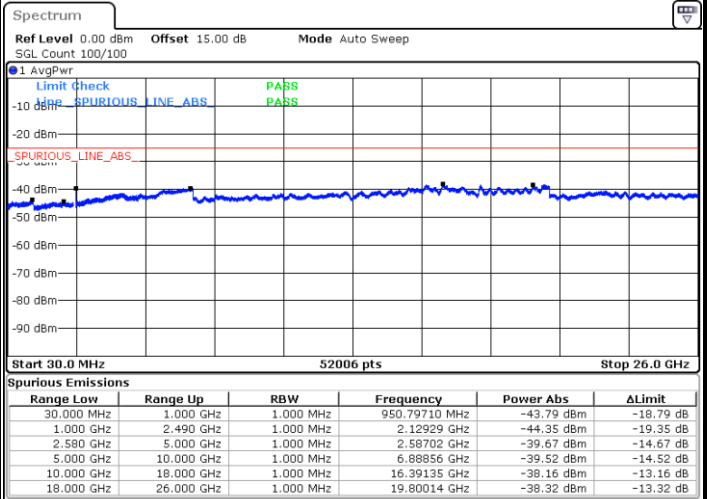

Date: 16 JUL 2018 10:38:09

Middle Channel / QPSK

Date: 16 JUL 2018 10:39:40

Middle Channel / 16QAM

Date: 16 JUL 2018 10:40:33

LTE Band7 / 15MHz

Highest Channel / QPSK

Highest Channel / 16QAM

LTE Band 7 / 20MHz

Lowest Channel / QPSK

Lowest Channel / 16QAM

LTE Band 7 / 20MHz

Middle Channel / QPSK

Middle Channel / 16QAM

Date: 16 JUL 2018 10:56:01

Date: 16 JUL 2018 10:56:54

Highest Channel / QPSK

Highest Channel / 16QAM

Date: 16 JUL 2018 11:02:59

Date: 16 JUL 2018 11:03:51

**LTE Band 7 / 5MHz**

**Lowest Channel / 64QAM**

Date: 18.JUL.2018 23:49:44

**Middle Channel / 64QAM**

Date: 18.JUL.2018 23:50:38

**Highest Channel / 64QAM**

Date: 18.JUL.2018 23:51:32

LTE Band 7 / 10MHz

Lowest Channel / 64QAM

Middle Channel / 64QAM

Date: 18.JUL.2018 23:52:25

Date: 18.JUL.2018 23:53:19