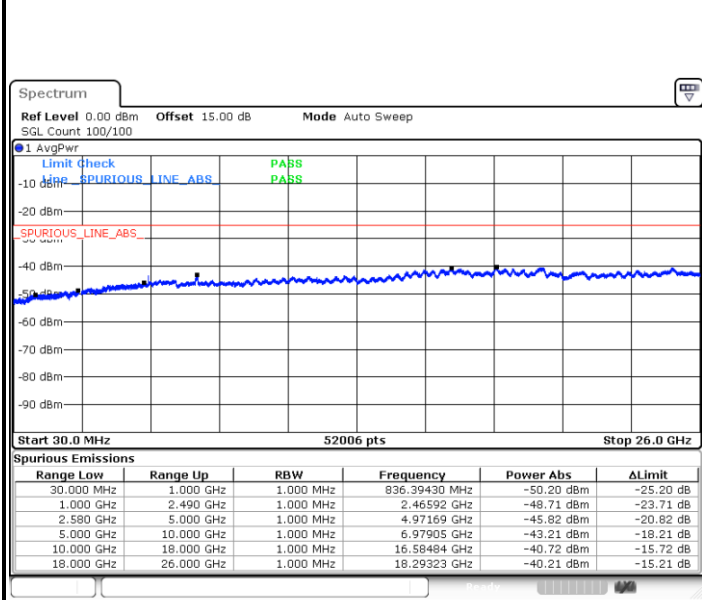

LTE Band 7 / 20MHz

Lowest Channel / QPSK

Lowest Channel / 16QAM

LTE Band 7 / 20MHz

Middle Channel / QPSK

Middle Channel / 16QAM

Date: 16 JUL 2018 10:56:01

Date: 16 JUL 2018 10:56:54

Highest Channel / QPSK

Highest Channel / 16QAM

Date: 16 JUL 2018 11:02:59

Date: 16 JUL 2018 11:03:51

**LTE Band 7 / 5MHz**

**Lowest Channel / 64QAM**

Date: 18.JUL.2018 23:49:44

**Middle Channel / 64QAM**

Date: 18.JUL.2018 23:50:38

**Highest Channel / 64QAM**

Date: 18.JUL.2018 23:51:32

LTE Band 7 / 10MHz

Lowest Channel / 64QAM

Middle Channel / 64QAM

Date: 18.JUL.2018 23:52:25

Date: 18.JUL.2018 23:53:19

Highest Channel / 64QAM

Date: 18.JUL.2018 23:54:13

LTE Band 7 / 15MHz

Lowest Channel / 64QAM

Middle Channel / 64QAM

Date: 18.JUL.2018 23:55:06

Date: 18.JUL.2018 23:56:54

Highest Channel / 64QAM