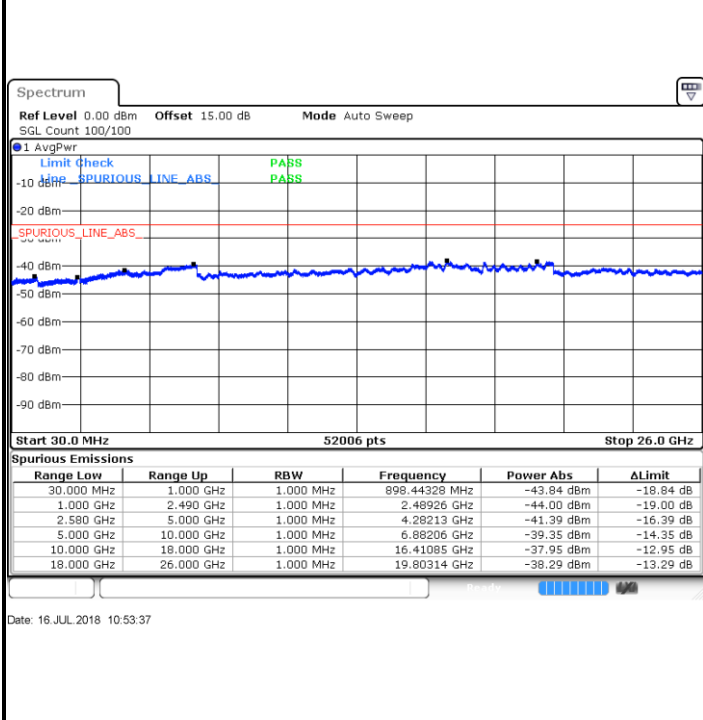

Highest Channel / QPSK

Highest Channel / 16QAM

Date: 16 JUL 2018 10:30:17

Date: 16 JUL 2018 10:31:10

LTE Band 7 / 15MHz

Lowest Channel / QPSK

Date: 16 JUL 2018 10:37:16

Lowest Channel / 16QAM

Date: 16 JUL 2018 10:38:09

Middle Channel / QPSK

Date: 16 JUL 2018 10:39:40

Middle Channel / 16QAM

Date: 16 JUL 2018 10:40:33

LTE Band7 / 15MHz

Highest Channel / QPSK

Highest Channel / 16QAM

LTE Band 7 / 20MHz

Lowest Channel / QPSK

Lowest Channel / 16QAM

LTE Band 7 / 20MHz

Middle Channel / QPSK

Middle Channel / 16QAM

Date: 16 JUL 2018 10:56:01

Date: 16 JUL 2018 10:56:54

Highest Channel / QPSK

Highest Channel / 16QAM

Date: 16 JUL 2018 11:02:59

Date: 16 JUL 2018 11:03:51

**LTE Band 7 / 5MHz**

**Lowest Channel / 64QAM**

Date: 18.JUL.2018 23:49:44

**Middle Channel / 64QAM**