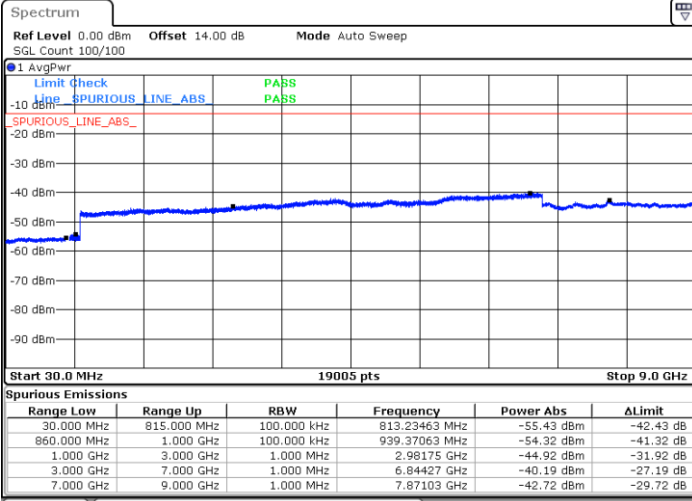

Date: 13 JUL 2018 14:49:20

Lowest Channel / 16QAM

Date: 13 JUL 2018 14:50:13

LTE Band 5 / 3MHz

Middle Channel / QPSK

Middle Channel / 16QAM

Date: 13 JUL 2018 14:51:46

Date: 13 JUL 2018 14:52:39

Highest Channel / QPSK

Highest Channel / 16QAM

Date: 13 JUL 2018 15:00:43

Date: 13 JUL 2018 15:01:36

LTE Band 5 / 5MHz

Lowest Channel / QPSK

Lowest Channel / 16QAM

Date: 13.JUL.2018 15:09:40

Date: 13.JUL.2018 15:10:33

Middle Channel / QPSK

Middle Channel / 16QAM

Date: 13.JUL.2018 15:12:06

Date: 13.JUL.2018 15:12:59

LTE Band 5 / 5MHz

Highest Channel / QPSK

Highest Channel / 16QAM