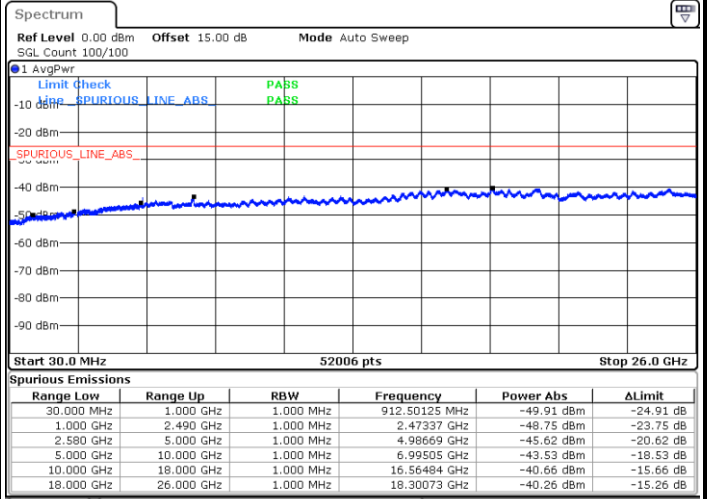

Highest Channel / QPSK

Highest Channel / 16QAM

Date: 16 JUL 2018 11:02:59

Date: 16 JUL 2018 11:03:51

**LTE Band 7 / 5MHz**

**Lowest Channel / 64QAM**

Date: 18.JUL.2018 23:49:44

**Middle Channel / 64QAM**

Date: 18.JUL.2018 23:50:38

**Highest Channel / 64QAM**

Date: 18.JUL.2018 23:51:32

LTE Band 7 / 10MHz

Lowest Channel / 64QAM

Middle Channel / 64QAM

Date: 18.JUL.2018 23:52:25

Date: 18.JUL.2018 23:53:19

Highest Channel / 64QAM

Date: 18.JUL.2018 23:54:13

LTE Band 7 / 15MHz

Lowest Channel / 64QAM

Middle Channel / 64QAM

Date: 18.JUL.2018 23:55:06

Date: 18.JUL.2018 23:56:54

Highest Channel / 64QAM

Date: 18.JUL.2018 23:56:00

**LTE Band 7 / 20MHz**

**Lowest Channel / 64QAM**

**Middle Channel / 64QAM**

**Highest Channel / 64QAM**

LTE Band 12 / 1.4MHz

Lowest Channel / QPSK

Date: 9 JUL 2018 10:12:10