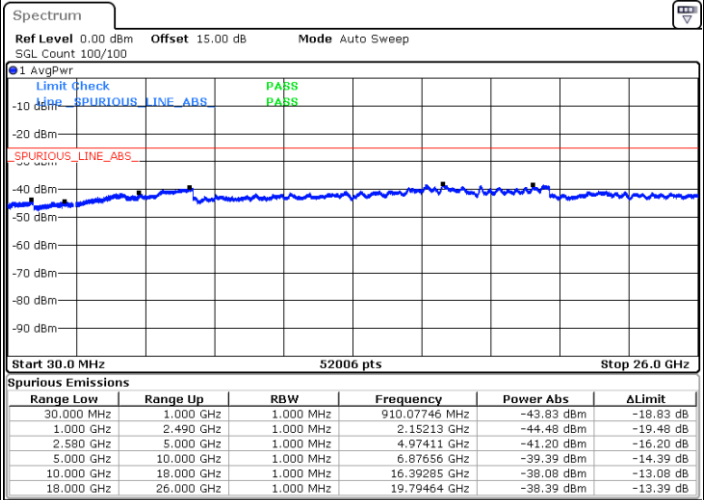

Highest Channel / 64QAM

Date: 18 JUL 2018 17:10:19

LTE Band 5 / 5MHz

Lowest Channel / 64QAM

Middle Channel / 64QAM

Date: 18 JUL 2018 17:14:48

Date: 18 JUL 2018 17:16:01

Highest Channel / 64QAM

Date: 18 JUL 2018 17:20:29

LTE Band 5 / 10MHz

Lowest Channel / 64QAM

Middle Channel / 64QAM

Date: 18 JUL 2018 17:24:58

Date: 18 JUL 2018 17:26:10

Highest Channel / 64QAM

Date: 18 JUL 2018 17:30:39

LTE Band 7 / 5MHz

Lowest Channel / QPSK

Lowest Channel / 16QAM

Date: 16 JUL 2018 10:04:36

Date: 16 JUL 2018 10:05:29

Middle Channel / QPSK

Middle Channel / 16QAM

Date: 16 JUL 2018 10:07:00