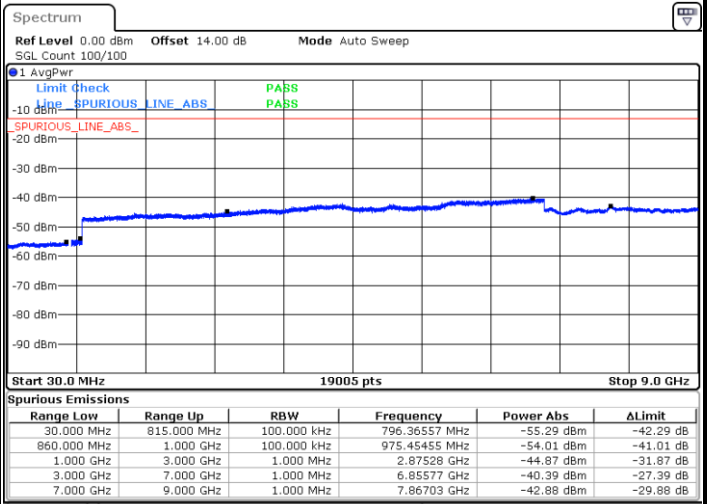

Date: 13.JUL.2018 15:10:33

Middle Channel / QPSK

Middle Channel / 16QAM

Date: 13.JUL.2018 15:12:06

Date: 13.JUL.2018 15:12:59

LTE Band 5 / 5MHz

Highest Channel / QPSK

Highest Channel / 16QAM

LTE Band 5 / 10MHz

Lowest Channel / QPSK

Lowest Channel / 16QAM

LTE Band 5 / 10MHz

Middle Channel / QPSK

Middle Channel / 16QAM

Date: 13 JUL 2018 15:32:26

Date: 13 JUL 2018 15:33:20

Highest Channel / QPSK

Highest Channel / 16QAM

Date: 13 JUL 2018 15:41:24

Date: 13 JUL 2018 15:42:17

LTE Band 5 / 1.4MHz

Lowest Channel / 64QAM

Middle Channel / 64QAM

Date: 18 JUL 2018 16:54:28

Date: 18 JUL 2018 16:55:40

Highest Channel / 64QAM

Date: 18 JUL 2018 17:00:09

LTE Band 5 / 3MHz

Lowest Channel / 64QAM

Middle Channel / 64QAM

Date: 18 JUL 2018 17:04:37

Date: 18 JUL 2018 17:05:50