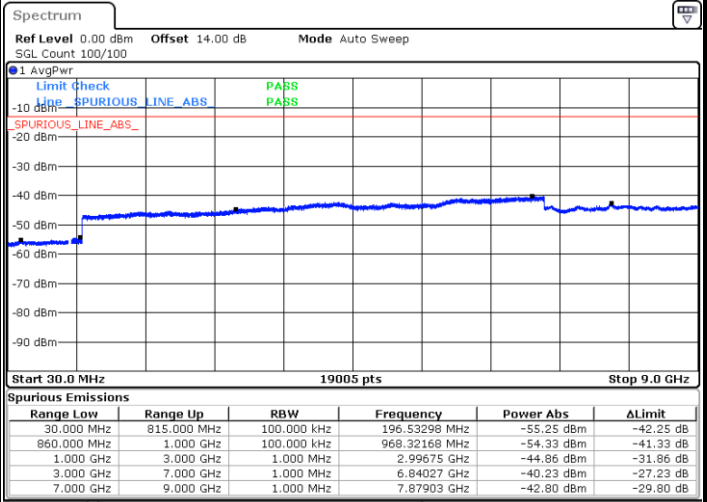

Highest Channel / QPSK

Highest Channel / 16QAM

Date: 13 JUL 2018 15:00:43

Date: 13 JUL 2018 15:01:36

LTE Band 5 / 5MHz

Lowest Channel / QPSK

Lowest Channel / 16QAM

Date: 13.JUL.2018 15:09:40

Date: 13.JUL.2018 15:10:33

Middle Channel / QPSK

Middle Channel / 16QAM

Date: 13.JUL.2018 15:12:06

Date: 13.JUL.2018 15:12:59

LTE Band 5 / 5MHz

Highest Channel / QPSK

Highest Channel / 16QAM