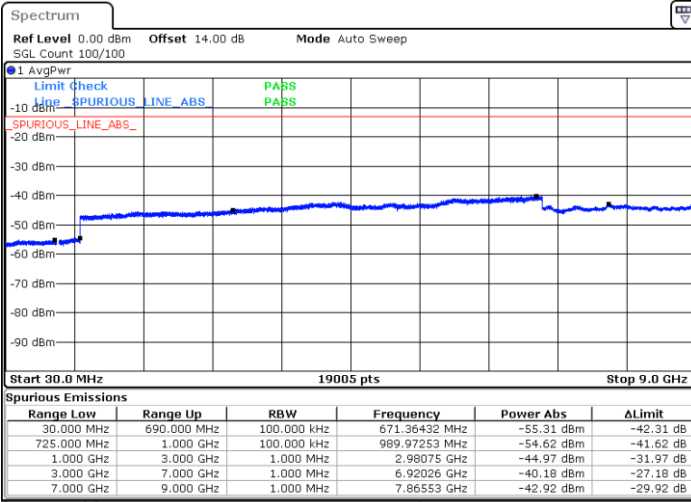

Date: 9 JUL 2018 10:17:02

Highest Channel / 16QAM

Date: 9 JUL 2018 10:17:55

LTE Band 12 / 3MHz

Lowest Channel / QPSK

Date: 9 JUL 2018 10:19:27

Lowest Channel / 16QAM

Date: 9 JUL 2018 10:20:20

LTE Band 12 / 3MHz

Middle Channel / QPSK

Middle Channel / 16QAM

Date: 9 JUL 2018 10:21:53

Date: 9 JUL 2018 10:22:46

Highest Channel / QPSK

Highest Channel / 16QAM

Date: 9 JUL 2018 10:24:18

Date: 9 JUL 2018 10:25:12

LTE Band 12 / 5MHz

Lowest Channel / QPSK

Date: 9 JUL 2018 10:26:44

Lowest Channel / 16QAM

Date: 9 JUL 2018 10:27:37

Middle Channel / QPSK

Date: 9 JUL 2018 10:29:10

Middle Channel / 16QAM

Date: 9 JUL 2018 10:30:03

LTE Band 12 / 5MHz

Highest Channel / QPSK

Highest Channel / 16QAM

Date: 9 JUL 2018 10:31:35

Date: 9 JUL 2018 10:32:28

LTE Band 12 / 10MHz