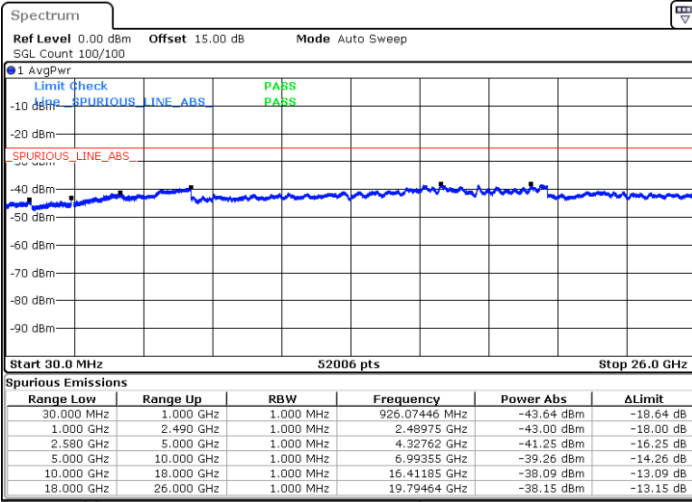

Date: 16 JUL 2018 10:38:09

Middle Channel / QPSK

Date: 16 JUL 2018 10:39:40

Middle Channel / 16QAM

Date: 16 JUL 2018 10:40:33

LTE Band7 / 15MHz

Highest Channel / QPSK

Highest Channel / 16QAM

LTE Band 7 / 20MHz

Lowest Channel / QPSK

Lowest Channel / 16QAM

LTE Band 7 / 20MHz

Middle Channel / QPSK

Middle Channel / 16QAM

Date: 16 JUL 2018 10:56:01

Date: 16 JUL 2018 10:56:54

Highest Channel / QPSK

Highest Channel / 16QAM

Date: 16 JUL 2018 11:02:59

Date: 16 JUL 2018 11:03:51

**LTE Band 7 / 5MHz**

**Lowest Channel / 64QAM**

Date: 18.JUL.2018 23:49:44

**Middle Channel / 64QAM**