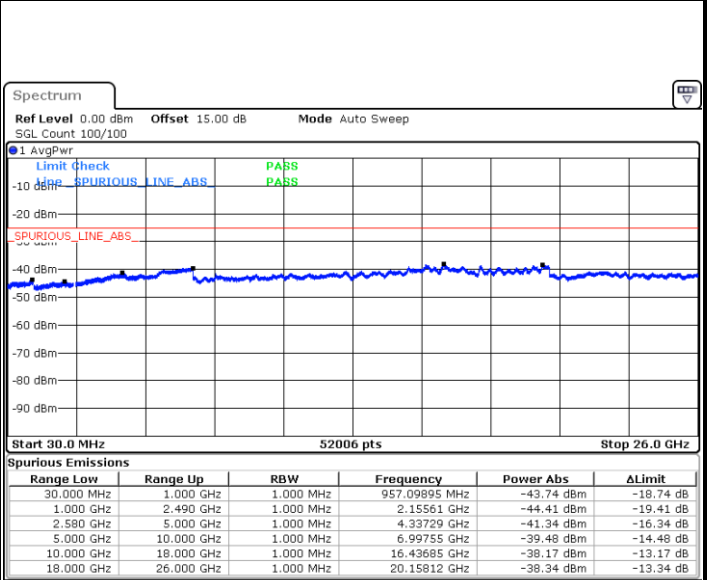

LTE Band 7 / 5MHz

Lowest Channel / QPSK

Lowest Channel / 16QAM

Date: 16 JUL 2018 10:04:36

Date: 16 JUL 2018 10:05:29

Middle Channel / QPSK

Middle Channel / 16QAM

Date: 16 JUL 2018 10:07:00

Date: 16 JUL 2018 10:07:53

LTE Band 7 / 5MHz

Highest Channel / QPSK

Date: 16 JUL 2018 10:13:58

Highest Channel / 16QAM

Date: 16 JUL 2018 10:14:50

LTE Band 7 / 10MHz

Lowest Channel / QPSK

Date: 16 JUL 2018 10:20:55

Lowest Channel / 16QAM

Date: 16 JUL 2018 10:21:48

LTE Band 7 / 10MHz

Middle Channel / QPSK

Middle Channel / 16QAM

Date: 16 JUL 2018 10:23:20

Date: 16 JUL 2018 10:24:12