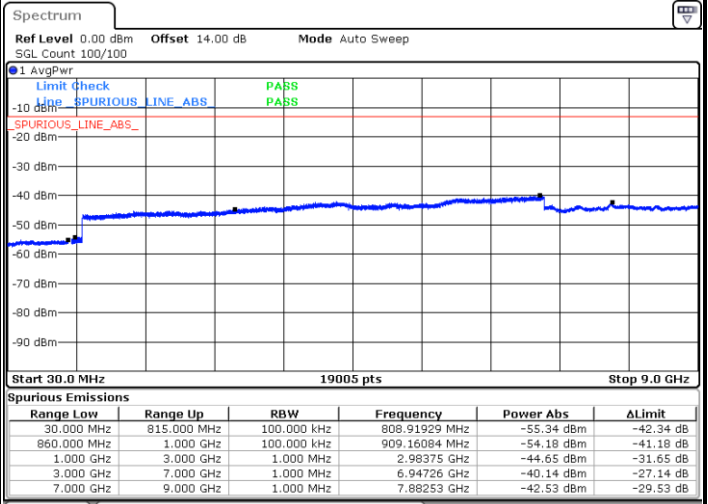

Date: 13 JUL 2018 14:32:19

LTE Band 5 / 1.4MHz

Highest Channel / QPSK

Date: 13 JUL 2018 14:40:23

Highest Channel / 16QAM

Date: 13 JUL 2018 14:41:16

LTE Band 5 / 3MHz

Lowest Channel / QPSK

Date: 13 JUL 2018 14:49:20

Lowest Channel / 16QAM

Date: 13 JUL 2018 14:50:13

LTE Band 5 / 3MHz

Middle Channel / QPSK

Middle Channel / 16QAM

Date: 13 JUL 2018 14:51:46

Date: 13 JUL 2018 14:52:39

Highest Channel / QPSK

Highest Channel / 16QAM

Date: 13 JUL 2018 15:00:43

Date: 13 JUL 2018 15:01:36

LTE Band 5 / 5MHz

Lowest Channel / QPSK

Lowest Channel / 16QAM

Date: 13.JUL.2018 15:09:40

Date: 13.JUL.2018 15:10:33

Middle Channel / QPSK

Middle Channel / 16QAM

Date: 13.JUL.2018 15:12:06

Date: 13.JUL.2018 15:12:59

LTE Band 5 / 5MHz

Highest Channel / QPSK

Highest Channel / 16QAM