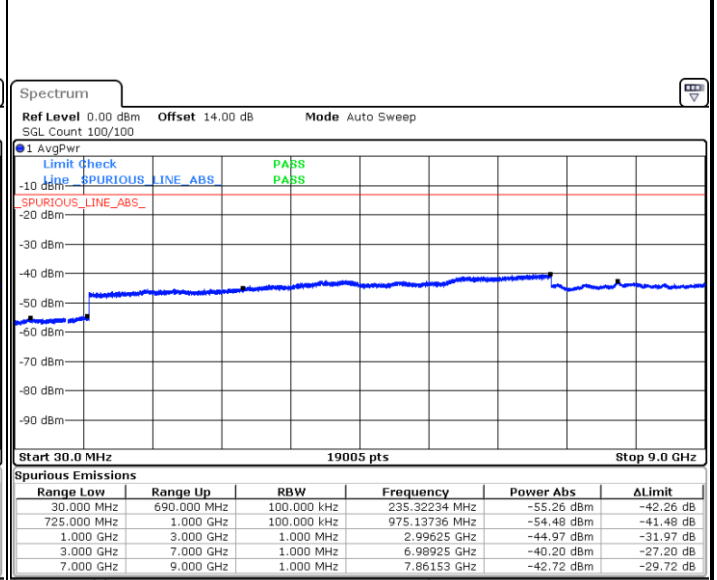

Highest Channel / 64QAM

Date: 18.JUL.2018 23:54:13

LTE Band 7 / 15MHz

Lowest Channel / 64QAM

Middle Channel / 64QAM

Date: 18.JUL.2018 23:55:06

Date: 18.JUL.2018 23:56:54

Highest Channel / 64QAM

Date: 18.JUL.2018 23:56:00

**LTE Band 7 / 20MHz**

**Lowest Channel / 64QAM**

**Middle Channel / 64QAM**

**Highest Channel / 64QAM**

LTE Band 12 / 1.4MHz

Lowest Channel / QPSK

Date: 9 JUL 2018 10:12:10

Lowest Channel / 16QAM

Date: 9 JUL 2018 10:13:04

Middle Channel / QPSK

Date: 9 JUL 2018 10:14:36

Middle Channel / 16QAM

Date: 9 JUL 2018 10:15:29

LTE Band 12 / 1.4MHz

Highest Channel / QPSK

Date: 9 JUL 2018 10:17:02

Highest Channel / 16QAM

Date: 9 JUL 2018 10:17:55

LTE Band 12 / 3MHz

Lowest Channel / QPSK

Date: 9 JUL 2018 10:19:27

Lowest Channel / 16QAM

Date: 9 JUL 2018 10:20:20