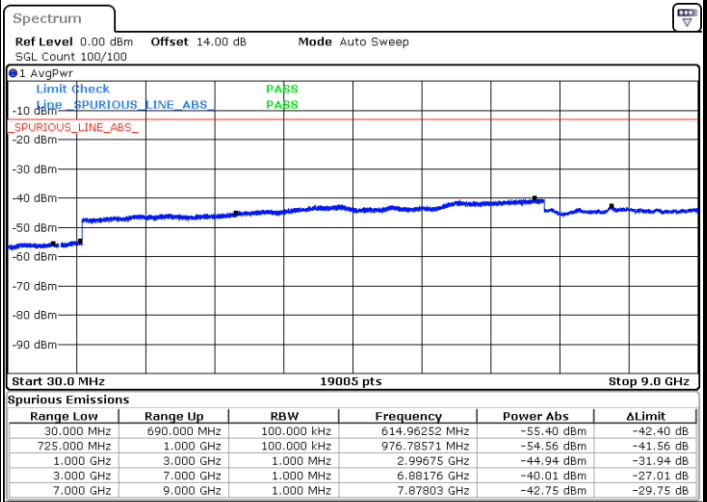

Date: 9 JUL 2018 10:25:12

LTE Band 12 / 5MHz

Lowest Channel / QPSK

Date: 9 JUL 2018 10:26:44

Lowest Channel / 16QAM

Date: 9 JUL 2018 10:27:37

Middle Channel / QPSK

Date: 9 JUL 2018 10:29:10

Middle Channel / 16QAM

Date: 9 JUL 2018 10:30:03

LTE Band 12 / 5MHz

Highest Channel / QPSK

Highest Channel / 16QAM

Date: 9 JUL 2018 10:31:35

Date: 9 JUL 2018 10:32:28

LTE Band 12 / 10MHz

Lowest Channel / QPSK

Lowest Channel / 16QAM

Date: 9 JUL 2018 10:34:01

Date: 9 JUL 2018 10:34:54

LTE Band 12 / 10MHz

Middle Channel / QPSK

Date: 9 JUL 2018 10:36:26

Middle Channel / 16QAM

Date: 9 JUL 2018 10:37:20

Highest Channel / QPSK

Date: 9 JUL 2018 10:38:52

Highest Channel / 16QAM

Date: 9 JUL 2018 10:39:45

**LTE Band 12 / 1.4MHz**

**Lowest Channel / 64QAM**

Date: 18.JUL.2018 20:16:07