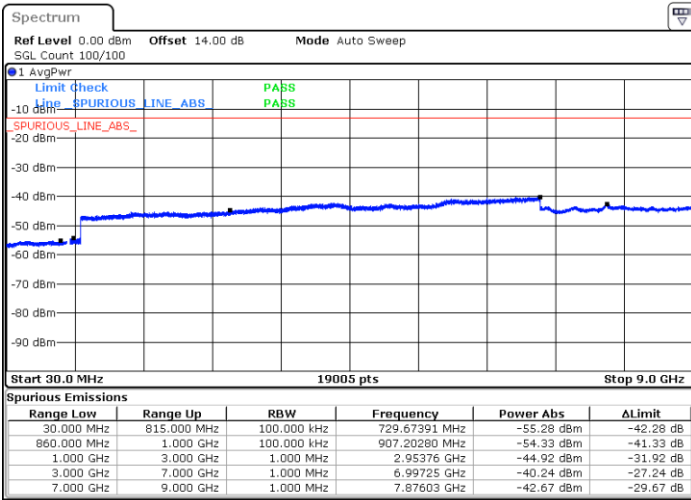

Highest Channel / QPSK

Highest Channel / 16QAM

Date: 13 JUL 2018 15:41:24

Date: 13 JUL 2018 15:42:17

LTE Band 5 / 1.4MHz

Lowest Channel / 64QAM

Middle Channel / 64QAM

Date: 18 JUL 2018 16:54:28

Date: 18 JUL 2018 16:55:40

Highest Channel / 64QAM

Date: 18 JUL 2018 17:00:09

LTE Band 5 / 3MHz

Lowest Channel / 64QAM

Middle Channel / 64QAM

Date: 18 JUL 2018 17:04:37

Date: 18 JUL 2018 17:05:50

Highest Channel / 64QAM

Date: 18 JUL 2018 17:10:19

LTE Band 5 / 5MHz

Lowest Channel / 64QAM

Middle Channel / 64QAM

Date: 18 JUL 2018 17:14:48

Date: 18 JUL 2018 17:16:01

Highest Channel / 64QAM

Date: 18 JUL 2018 17:20:29

LTE Band 5 / 10MHz

Lowest Channel / 64QAM

Middle Channel / 64QAM

Date: 18 JUL 2018 17:24:58

Date: 18 JUL 2018 17:26:10

Highest Channel / 64QAM

Date: 18 JUL 2018 17:30:39