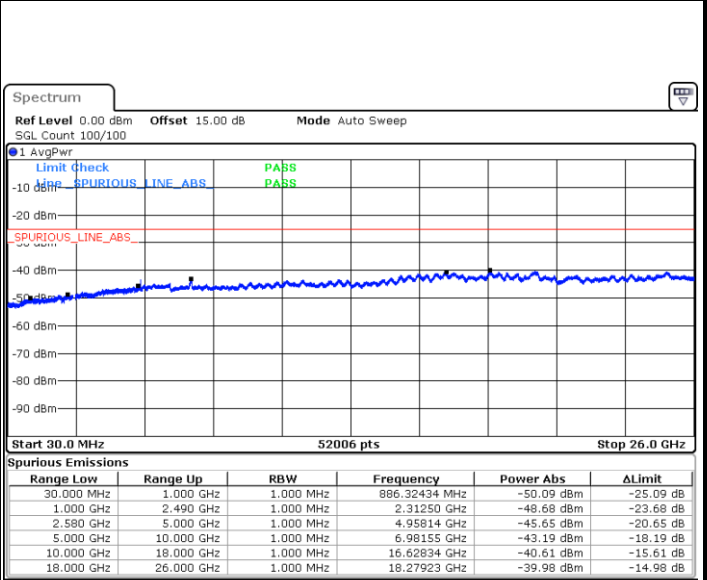

LTE Band 7 / 20MHz

Lowest Channel / QPSK

Lowest Channel / 16QAM

LTE Band 7 / 20MHz

Middle Channel / QPSK

Middle Channel / 16QAM

Date: 16 JUL 2018 10:56:01

Date: 16 JUL 2018 10:56:54

Highest Channel / QPSK

Highest Channel / 16QAM

Date: 16 JUL 2018 11:02:59

Date: 16 JUL 2018 11:03:51

**LTE Band 7 / 5MHz**

**Lowest Channel / 64QAM**

Date: 18.JUL.2018 23:49:44

**Middle Channel / 64QAM**

Date: 18.JUL.2018 23:50:38

**Highest Channel / 64QAM**

Date: 18.JUL.2018 23:51:32

LTE Band 7 / 10MHz

Lowest Channel / 64QAM

Middle Channel / 64QAM

Date: 18.JUL.2018 23:52:25

Date: 18.JUL.2018 23:53:19

Highest Channel / 64QAM

Date: 18.JUL.2018 23:54:13

LTE Band 7 / 15MHz

Lowest Channel / 64QAM

Middle Channel / 64QAM

Date: 18.JUL.2018 23:55:06

Date: 18.JUL.2018 23:56:54

Highest Channel / 64QAM