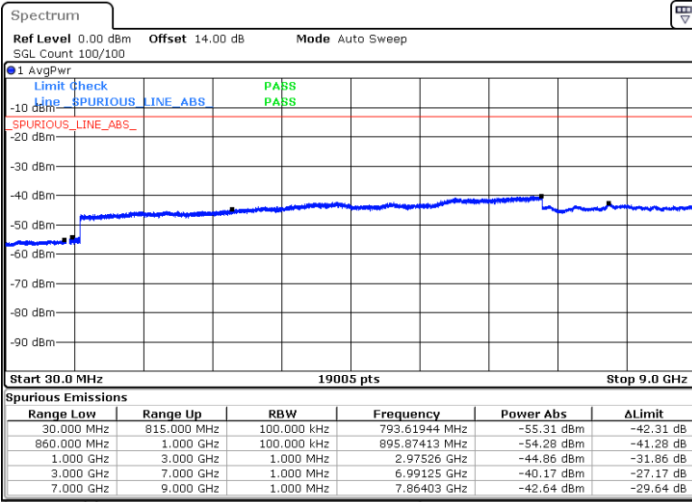

LTE Band 5 / 1.4MHz

Lowest Channel / QPSK

Lowest Channel / 16QAM

Date: 13 JUL 2018 14:29:00

Date: 13 JUL 2018 14:29:53

Middle Channel / QPSK

Middle Channel / 16QAM

Date: 13 JUL 2018 14:31:25

Date: 13 JUL 2018 14:32:19

LTE Band 5 / 1.4MHz

Highest Channel / QPSK

Date: 13 JUL 2018 14:40:23

Highest Channel / 16QAM

Date: 13 JUL 2018 14:41:16

LTE Band 5 / 3MHz

Lowest Channel / QPSK