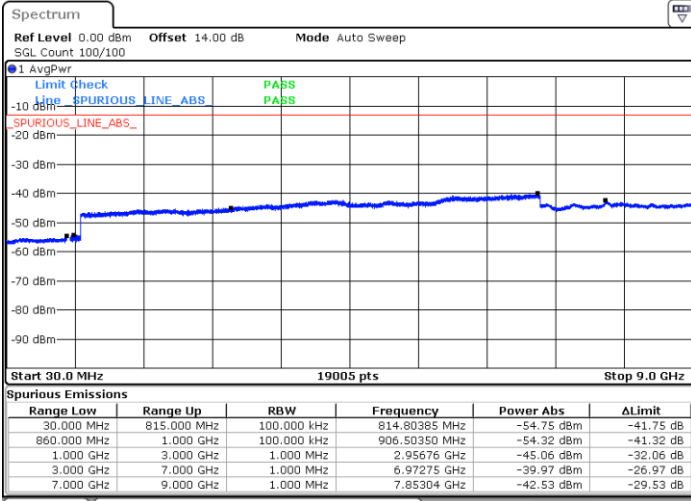

Date: 18 JUL 2018 16:55:40

Highest Channel / 64QAM

Date: 18 JUL 2018 17:00:09

LTE Band 5 / 3MHz

Lowest Channel / 64QAM

Middle Channel / 64QAM

Date: 18 JUL 2018 17:04:37

Date: 18 JUL 2018 17:05:50

Highest Channel / 64QAM

Date: 18 JUL 2018 17:10:19

LTE Band 5 / 5MHz

Lowest Channel / 64QAM

Middle Channel / 64QAM

Date: 18 JUL 2018 17:14:48

Date: 18 JUL 2018 17:16:01

Highest Channel / 64QAM

Date: 18 JUL 2018 17:20:29

LTE Band 5 / 10MHz

Lowest Channel / 64QAM

Middle Channel / 64QAM

Date: 18 JUL 2018 17:24:58

Date: 18 JUL 2018 17:26:10

Highest Channel / 64QAM

Date: 18 JUL 2018 17:30:39