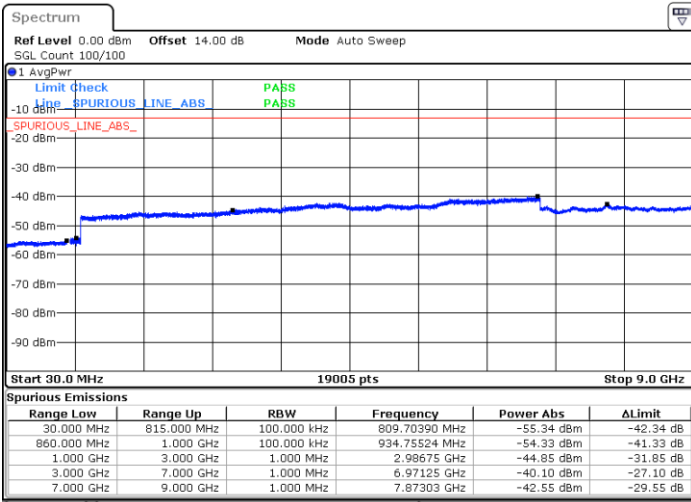

Highest Channel / 64QAM

Date: 18 JUL 2018 17:10:19

LTE Band 5 / 5MHz

Lowest Channel / 64QAM

Middle Channel / 64QAM

Date: 18 JUL 2018 17:14:48

Date: 18 JUL 2018 17:16:01

Highest Channel / 64QAM

Date: 18 JUL 2018 17:20:29

LTE Band 5 / 10MHz

Lowest Channel / 64QAM

Middle Channel / 64QAM

Date: 18 JUL 2018 17:24:58

Date: 18 JUL 2018 17:26:10

Highest Channel / 64QAM

Date: 18 JUL 2018 17:30:39

LTE Band 7 / 5MHz

Lowest Channel / QPSK

Lowest Channel / 16QAM

Date: 16 JUL 2018 10:04:36

Date: 16 JUL 2018 10:05:29

Middle Channel / QPSK

Middle Channel / 16QAM

Date: 16 JUL 2018 10:07:00

Date: 16 JUL 2018 10:07:53

LTE Band 7 / 5MHz

Highest Channel / QPSK

Date: 16 JUL 2018 10:13:58

Highest Channel / 16QAM

Date: 16 JUL 2018 10:14:50

LTE Band 7 / 10MHz

Lowest Channel / QPSK