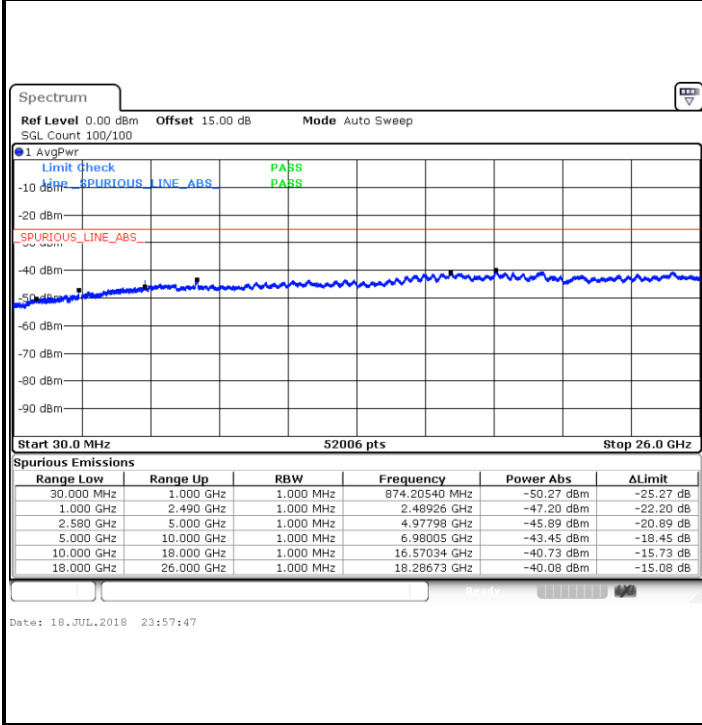

Highest Channel / QPSK

Highest Channel / 16QAM

Date: 16 JUL 2018 11:02:59

Date: 16 JUL 2018 11:03:51

**LTE Band 7 / 5MHz**

**Lowest Channel / 64QAM**

Date: 18.JUL.2018 23:49:44

**Middle Channel / 64QAM**

Date: 18.JUL.2018 23:50:38

**Highest Channel / 64QAM**

Date: 18.JUL.2018 23:51:32

LTE Band 7 / 10MHz

Lowest Channel / 64QAM

Middle Channel / 64QAM

Date: 18.JUL.2018 23:52:25

Date: 18.JUL.2018 23:53:19

Highest Channel / 64QAM

Date: 18.JUL.2018 23:54:13

LTE Band 7 / 15MHz

Lowest Channel / 64QAM

Middle Channel / 64QAM

Date: 18.JUL.2018 23:55:06

Date: 18.JUL.2018 23:56:54

Highest Channel / 64QAM

Date: 18.JUL.2018 23:56:00

**LTE Band 7 / 20MHz**

**Lowest Channel / 64QAM**

**Middle Channel / 64QAM**

**Highest Channel / 64QAM**

LTE Band 12 / 1.4MHz

Lowest Channel / QPSK

Date: 9 JUL 2018 10:12:10