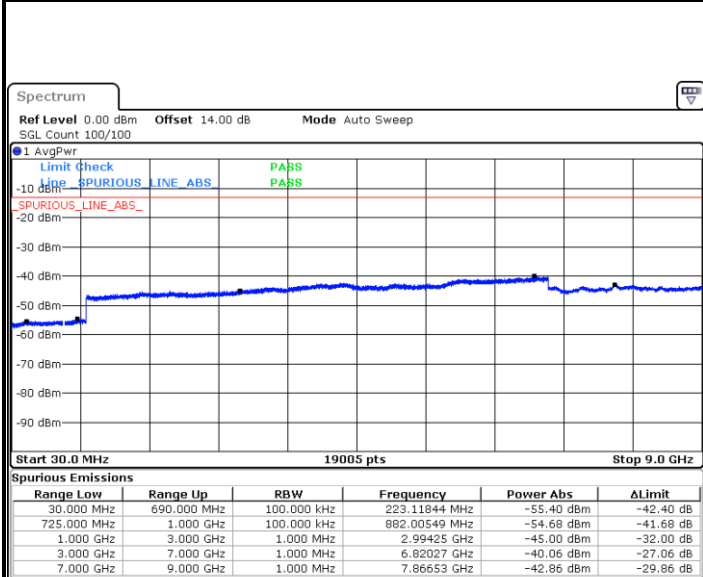

Date: 18.JUL.2018 23:56:00

**LTE Band 7 / 20MHz**

**Lowest Channel / 64QAM**

**Middle Channel / 64QAM**

**Highest Channel / 64QAM**

LTE Band 12 / 1.4MHz

Lowest Channel / QPSK

Date: 9 JUL 2018 10:12:10

Lowest Channel / 16QAM

Date: 9 JUL 2018 10:13:04

Middle Channel / QPSK

Date: 9 JUL 2018 10:14:36

Middle Channel / 16QAM

Date: 9 JUL 2018 10:15:29

LTE Band 12 / 1.4MHz

Highest Channel / QPSK

Date: 9 JUL 2018 10:17:02

Highest Channel / 16QAM

Date: 9 JUL 2018 10:17:55

LTE Band 12 / 3MHz

Lowest Channel / QPSK

Date: 9 JUL 2018 10:19:27

Lowest Channel / 16QAM

Date: 9 JUL 2018 10:20:20

LTE Band 12 / 3MHz

Middle Channel / QPSK

Middle Channel / 16QAM

Date: 9 JUL 2018 10:21:53

Date: 9 JUL 2018 10:22:46

Highest Channel / QPSK

Highest Channel / 16QAM

Date: 9 JUL 2018 10:24:18