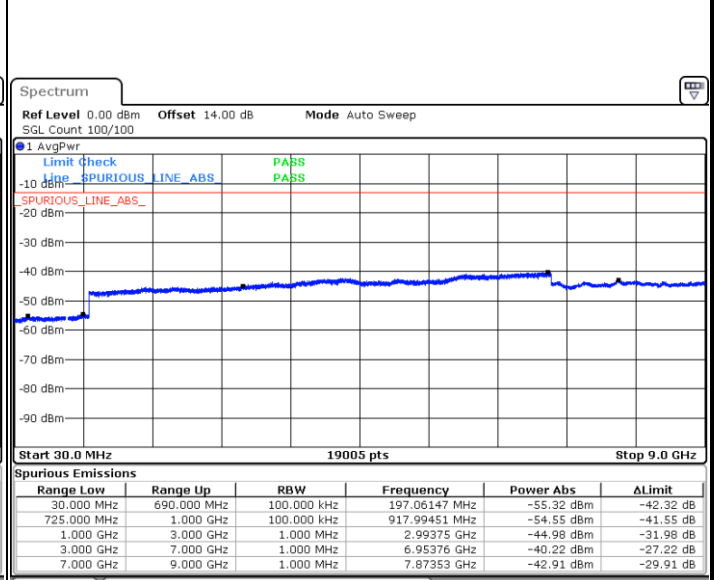

Date: 9 JUL 2018 10:17:02

Highest Channel / 16QAM

Date: 9 JUL 2018 10:17:55

LTE Band 12 / 3MHz

Lowest Channel / QPSK

Date: 9 JUL 2018 10:19:27

Lowest Channel / 16QAM

Date: 9 JUL 2018 10:20:20

LTE Band 12 / 3MHz

Middle Channel / QPSK

Middle Channel / 16QAM

Date: 9 JUL 2018 10:21:53

Date: 9 JUL 2018 10:22:46

Highest Channel / QPSK

Highest Channel / 16QAM

Date: 9 JUL 2018 10:24:18

Date: 9 JUL 2018 10:25:12

LTE Band 12 / 5MHz

Lowest Channel / QPSK

Date: 9 JUL 2018 10:26:44

Lowest Channel / 16QAM

Date: 9 JUL 2018 10:27:37

Middle Channel / QPSK

Date: 9 JUL 2018 10:29:10

Middle Channel / 16QAM

Date: 9 JUL 2018 10:30:03

LTE Band 12 / 5MHz

Highest Channel / QPSK

Highest Channel / 16QAM

Date: 9 JUL 2018 10:31:35

Date: 9 JUL 2018 10:32:28

LTE Band 12 / 10MHz