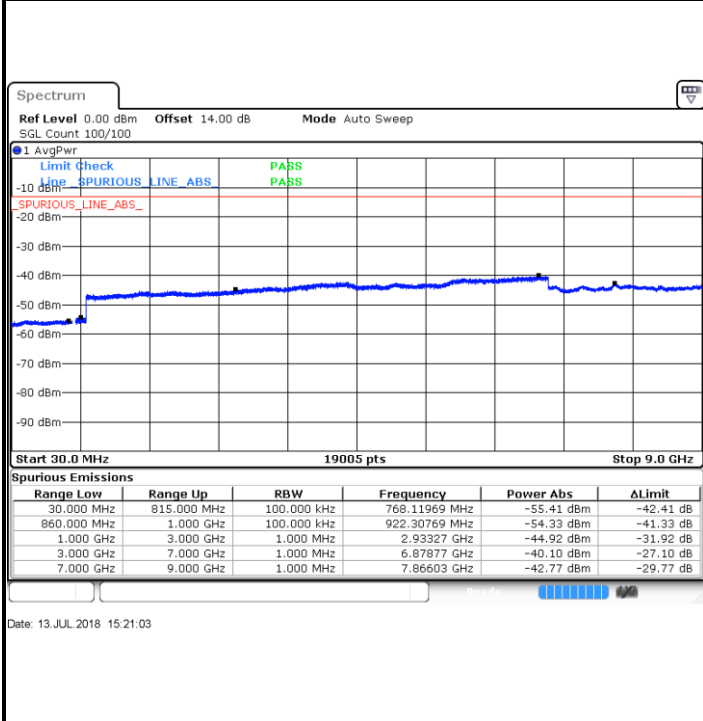

Highest Channel / QPSK

Highest Channel / 16QAM

Date: 13 JUL 2018 15:00:43

Date: 13 JUL 2018 15:01:36

LTE Band 5 / 5MHz

Lowest Channel / QPSK

Lowest Channel / 16QAM

Date: 13.JUL.2018 15:09:40

Date: 13.JUL.2018 15:10:33

Middle Channel / QPSK

Middle Channel / 16QAM

Date: 13.JUL.2018 15:12:06

Date: 13.JUL.2018 15:12:59

LTE Band 5 / 5MHz

Highest Channel / QPSK

Highest Channel / 16QAM

LTE Band 5 / 10MHz

Lowest Channel / QPSK

Lowest Channel / 16QAM

LTE Band 5 / 10MHz

Middle Channel / QPSK

Middle Channel / 16QAM

Date: 13 JUL 2018 15:32:26

Date: 13 JUL 2018 15:33:20

Highest Channel / QPSK

Highest Channel / 16QAM

Date: 13 JUL 2018 15:41:24

Date: 13 JUL 2018 15:42:17

LTE Band 5 / 1.4MHz

Lowest Channel / 64QAM

Middle Channel / 64QAM

Date: 18 JUL 2018 16:54:28