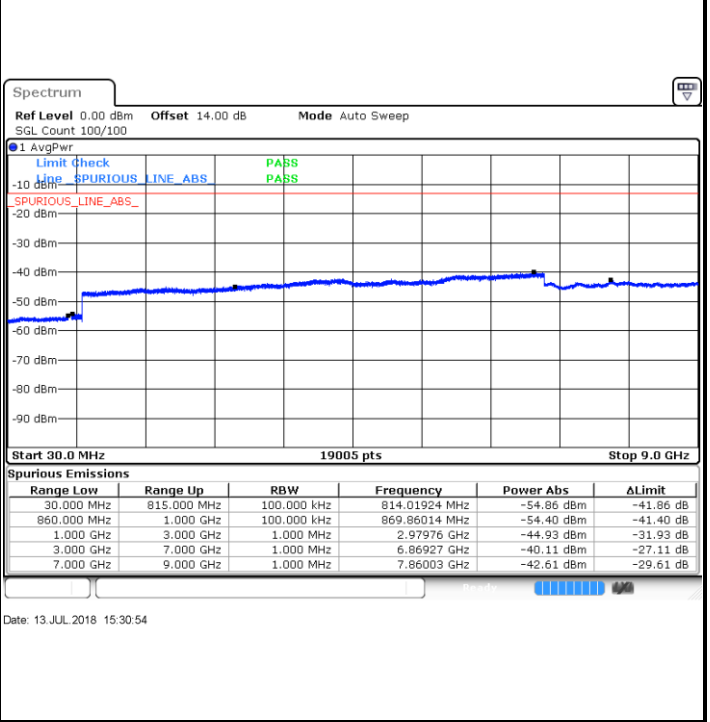

Highest Channel / QPSK

Highest Channel / 16QAM

Date: 13 JUL 2018 15:00:43

Date: 13 JUL 2018 15:01:36

LTE Band 5 / 5MHz

Lowest Channel / QPSK

Lowest Channel / 16QAM

Date: 13.JUL.2018 15:09:40

Date: 13.JUL.2018 15:10:33

Middle Channel / QPSK

Middle Channel / 16QAM

Date: 13.JUL.2018 15:12:06

Date: 13.JUL.2018 15:12:59

LTE Band 5 / 5MHz

Highest Channel / QPSK

Highest Channel / 16QAM

LTE Band 5 / 10MHz

Lowest Channel / QPSK

Lowest Channel / 16QAM

LTE Band 5 / 10MHz

Middle Channel / QPSK

Middle Channel / 16QAM

Date: 13 JUL 2018 15:32:26

Date: 13 JUL 2018 15:33:20

Highest Channel / QPSK

Highest Channel / 16QAM

Date: 13 JUL 2018 15:41:24

Date: 13 JUL 2018 15:42:17

LTE Band 5 / 1.4MHz

Lowest Channel / 64QAM

Middle Channel / 64QAM

Date: 18 JUL 2018 16:54:28