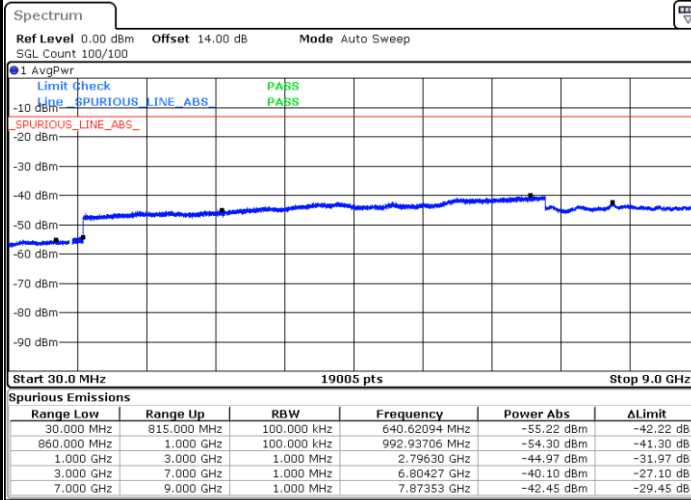

LTE Band 5 / 1.4MHz

Lowest Channel / QPSK

Lowest Channel / 16QAM

Date: 13 JUL 2018 14:29:00

Date: 13 JUL 2018 14:29:53

Middle Channel / QPSK

Middle Channel / 16QAM

Date: 13 JUL 2018 14:31:25

Date: 13 JUL 2018 14:32:19

LTE Band 5 / 1.4MHz

Highest Channel / QPSK

Date: 13 JUL 2018 14:40:23

Highest Channel / 16QAM

Date: 13 JUL 2018 14:41:16

LTE Band 5 / 3MHz

Lowest Channel / QPSK