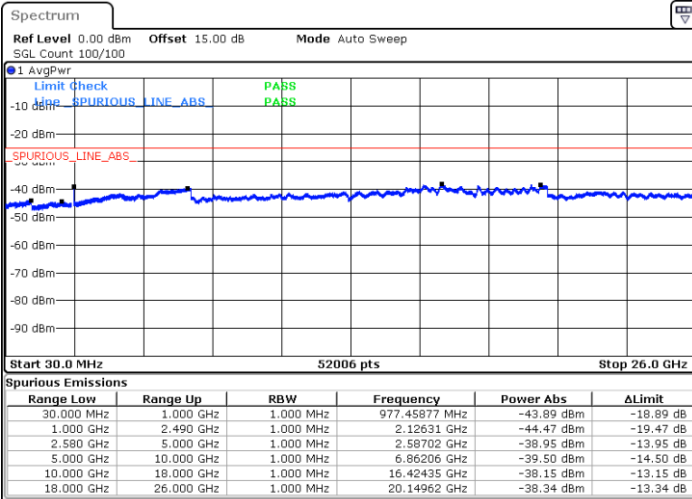

Date: 16 JUL 2018 10:38:09

Middle Channel / QPSK

Date: 16 JUL 2018 10:39:40

Middle Channel / 16QAM

Date: 16 JUL 2018 10:40:33

LTE Band7 / 15MHz

Highest Channel / QPSK

Highest Channel / 16QAM

LTE Band 7 / 20MHz

Lowest Channel / QPSK

Lowest Channel / 16QAM

LTE Band 7 / 20MHz

Middle Channel / QPSK

Middle Channel / 16QAM

Date: 16 JUL 2018 10:56:01

Date: 16 JUL 2018 10:56:54

Highest Channel / QPSK

Highest Channel / 16QAM

Date: 16 JUL 2018 11:02:59

Date: 16 JUL 2018 11:03:51

**LTE Band 7 / 5MHz**

**Lowest Channel / 64QAM**

Date: 18.JUL.2018 23:49:44

**Middle Channel / 64QAM**

Date: 18.JUL.2018 23:50:38

**Highest Channel / 64QAM**

Date: 18.JUL.2018 23:51:32

LTE Band 7 / 10MHz

Lowest Channel / 64QAM

Middle Channel / 64QAM

Date: 18.JUL.2018 23:52:25

Date: 18.JUL.2018 23:53:19