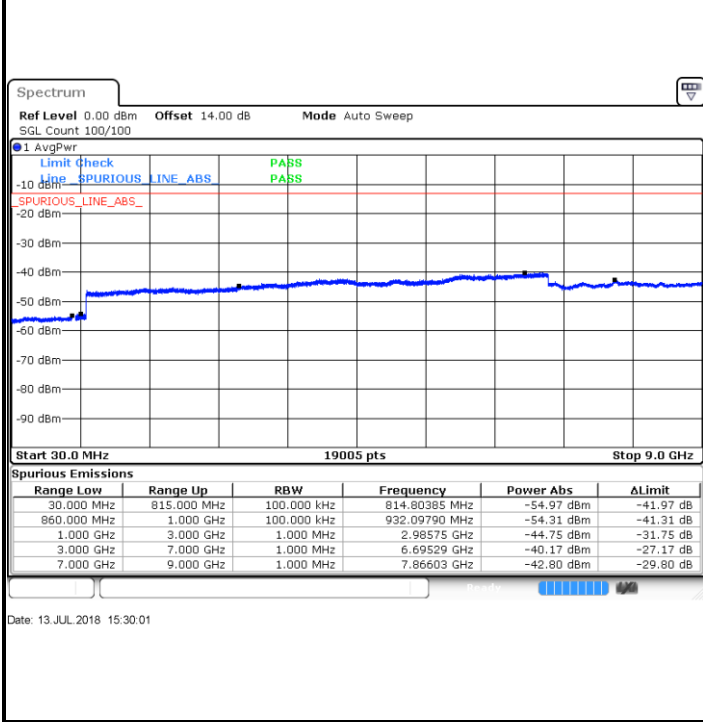

Highest Channel / QPSK

Highest Channel / 16QAM

Date: 13 JUL 2018 15:00:43

Date: 13 JUL 2018 15:01:36

LTE Band 5 / 5MHz

Lowest Channel / QPSK

Lowest Channel / 16QAM

Date: 13.JUL.2018 15:09:40

Date: 13.JUL.2018 15:10:33

Middle Channel / QPSK

Middle Channel / 16QAM

Date: 13.JUL.2018 15:12:06

Date: 13.JUL.2018 15:12:59

LTE Band 5 / 5MHz

Highest Channel / QPSK

Highest Channel / 16QAM

LTE Band 5 / 10MHz

Lowest Channel / QPSK

Lowest Channel / 16QAM

LTE Band 5 / 10MHz

Middle Channel / QPSK

Middle Channel / 16QAM

Date: 13 JUL 2018 15:32:26

Date: 13 JUL 2018 15:33:20

Highest Channel / QPSK

Highest Channel / 16QAM

Date: 13 JUL 2018 15:41:24

Date: 13 JUL 2018 15:42:17

LTE Band 5 / 1.4MHz

Lowest Channel / 64QAM

Middle Channel / 64QAM

Date: 18 JUL 2018 16:54:28