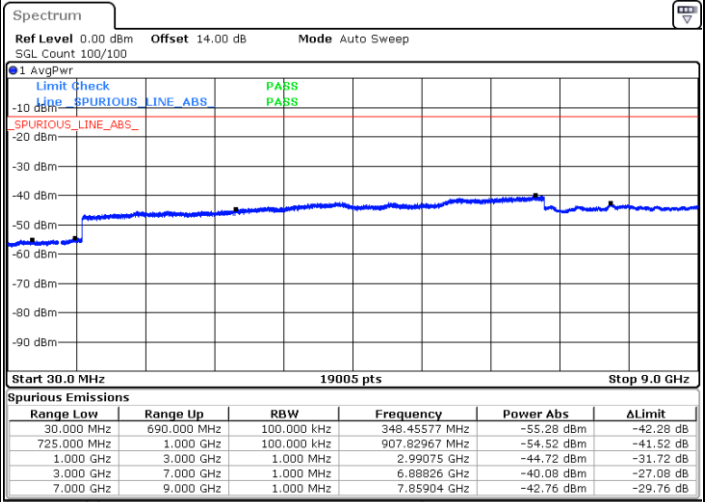

Date: 9 JUL 2018 10:17:02

Highest Channel / 16QAM

Date: 9 JUL 2018 10:17:55

LTE Band 12 / 3MHz

Lowest Channel / QPSK

Date: 9 JUL 2018 10:19:27

Lowest Channel / 16QAM

Date: 9 JUL 2018 10:20:20

LTE Band 12 / 3MHz

Middle Channel / QPSK

Middle Channel / 16QAM

Date: 9 JUL 2018 10:21:53

Date: 9 JUL 2018 10:22:46

Highest Channel / QPSK

Highest Channel / 16QAM

Date: 9 JUL 2018 10:24:18

Date: 9 JUL 2018 10:25:12

LTE Band 12 / 5MHz

Lowest Channel / QPSK

Date: 9 JUL 2018 10:26:44

Lowest Channel / 16QAM

Date: 9 JUL 2018 10:27:37

Middle Channel / QPSK

Date: 9 JUL 2018 10:29:10

Middle Channel / 16QAM

Date: 9 JUL 2018 10:30:03

LTE Band 12 / 5MHz

Highest Channel / QPSK

Highest Channel / 16QAM

Date: 9 JUL 2018 10:31:35

Date: 9 JUL 2018 10:32:28

LTE Band 12 / 10MHz