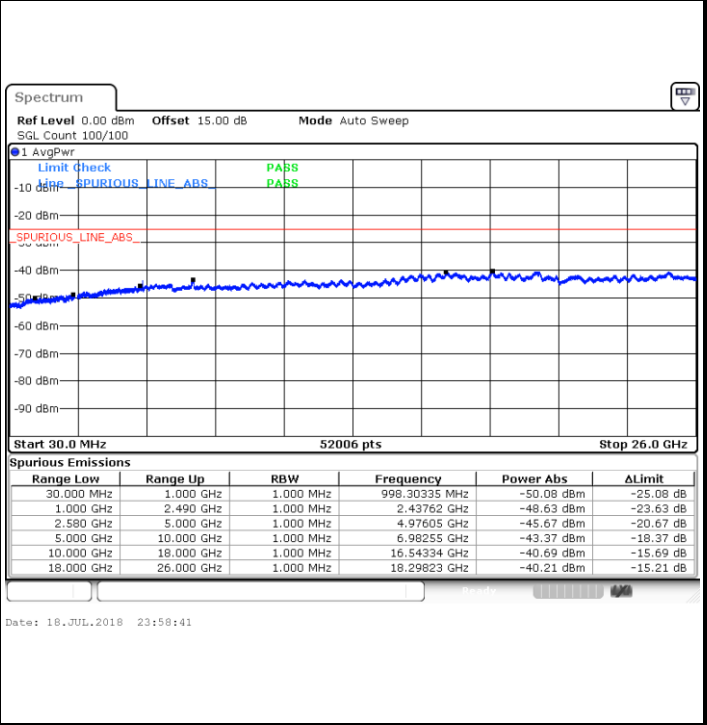

Date: 18.JUL.2018 23:50:38

**Highest Channel / 64QAM**

Date: 18.JUL.2018 23:51:32

LTE Band 7 / 10MHz

Lowest Channel / 64QAM

Middle Channel / 64QAM

Date: 18.JUL.2018 23:52:25

Date: 18.JUL.2018 23:53:19

Highest Channel / 64QAM

Date: 18.JUL.2018 23:54:13

LTE Band 7 / 15MHz

Lowest Channel / 64QAM

Middle Channel / 64QAM

Date: 18.JUL.2018 23:55:06

Date: 18.JUL.2018 23:56:54

Highest Channel / 64QAM

Date: 18.JUL.2018 23:56:00

**LTE Band 7 / 20MHz**

**Lowest Channel / 64QAM**

**Middle Channel / 64QAM**

**Highest Channel / 64QAM**

LTE Band 12 / 1.4MHz

Lowest Channel / QPSK

Date: 9 JUL 2018 10:12:10

Lowest Channel / 16QAM

Date: 9 JUL 2018 10:13:04

Middle Channel / QPSK

Date: 9 JUL 2018 10:14:36

Middle Channel / 16QAM

Date: 9 JUL 2018 10:15:29

LTE Band 12 / 1.4MHz

Highest Channel / QPSK