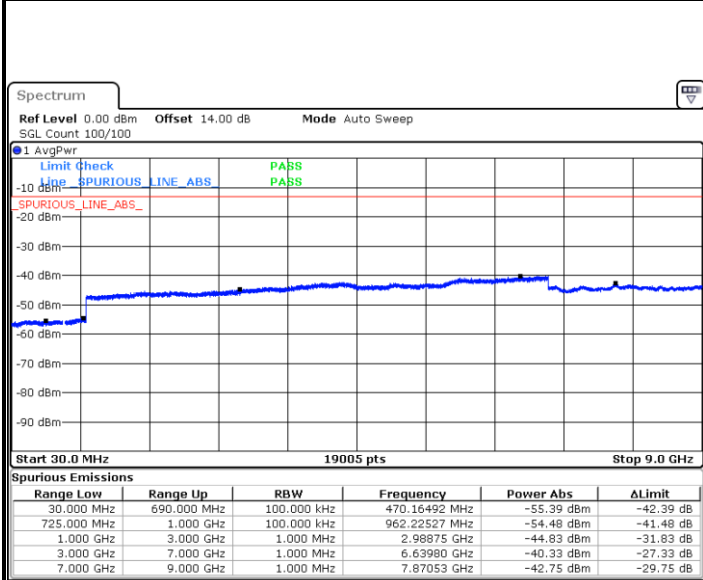

Middle Channel / 16QAM

Date: 9 JUL 2018 10:30:03

LTE Band 12 / 5MHz

Highest Channel / QPSK

Highest Channel / 16QAM

Date: 9 JUL 2018 10:31:35

Date: 9 JUL 2018 10:32:28

LTE Band 12 / 10MHz

Lowest Channel / QPSK

Lowest Channel / 16QAM

Date: 9 JUL 2018 10:34:01

Date: 9 JUL 2018 10:34:54

LTE Band 12 / 10MHz

Middle Channel / QPSK

Date: 9 JUL 2018 10:36:26

Middle Channel / 16QAM

Date: 9 JUL 2018 10:37:20

Highest Channel / QPSK

Date: 9 JUL 2018 10:38:52

Highest Channel / 16QAM

Date: 9 JUL 2018 10:39:45

**LTE Band 12 / 1.4MHz**

**Lowest Channel / 64QAM**

Date: 18.JUL.2018 20:16:07