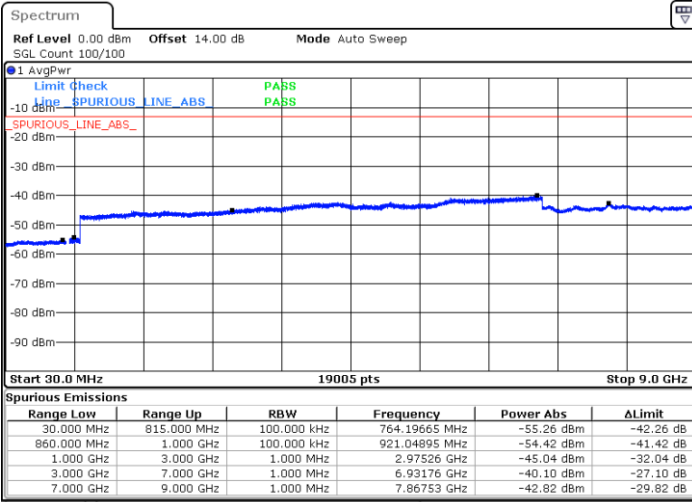

Highest Channel / QPSK

Highest Channel / 16QAM

Date: 13 JUL 2018 15:00:43

Date: 13 JUL 2018 15:01:36

LTE Band 5 / 5MHz

Lowest Channel / QPSK

Lowest Channel / 16QAM

Date: 13.JUL.2018 15:09:40

Date: 13.JUL.2018 15:10:33

Middle Channel / QPSK

Middle Channel / 16QAM

Date: 13.JUL.2018 15:12:06

Date: 13.JUL.2018 15:12:59

LTE Band 5 / 5MHz

Highest Channel / QPSK

Highest Channel / 16QAM