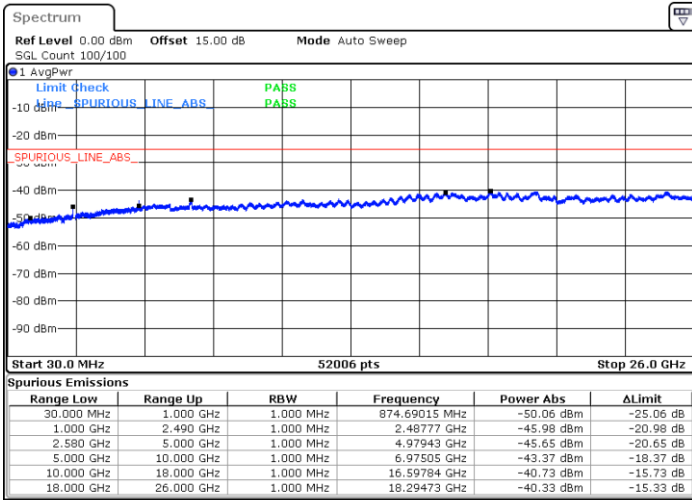

Highest Channel / QPSK

Highest Channel / 16QAM

Date: 16 JUL 2018 11:02:59

Date: 16 JUL 2018 11:03:51

**LTE Band 7 / 5MHz**

**Lowest Channel / 64QAM**

Date: 18.JUL.2018 23:49:44

**Middle Channel / 64QAM**

Date: 18.JUL.2018 23:50:38

**Highest Channel / 64QAM**

Date: 18.JUL.2018 23:51:32

LTE Band 7 / 10MHz

Lowest Channel / 64QAM

Middle Channel / 64QAM

Date: 18.JUL.2018 23:52:25

Date: 18.JUL.2018 23:53:19

Highest Channel / 64QAM

Date: 18.JUL.2018 23:54:13

LTE Band 7 / 15MHz

Lowest Channel / 64QAM

Middle Channel / 64QAM

Date: 18.JUL.2018 23:55:06

Date: 18.JUL.2018 23:56:54

Highest Channel / 64QAM

Date: 18.JUL.2018 23:56:00

**LTE Band 7 / 20MHz**

**Lowest Channel / 64QAM**

**Middle Channel / 64QAM**

**Highest Channel / 64QAM**

LTE Band 12 / 1.4MHz

Lowest Channel / QPSK

Date: 9 JUL 2018 10:12:10