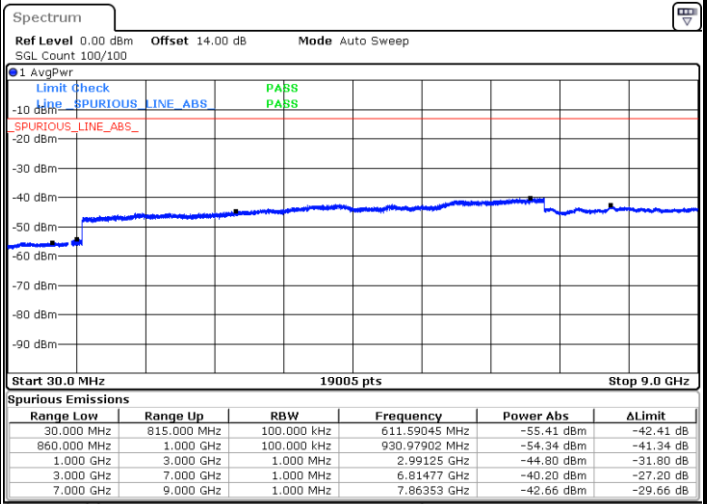

Date: 13 JUL 2018 14:32:19

LTE Band 5 / 1.4MHz

Highest Channel / QPSK

Date: 13 JUL 2018 14:40:23

Highest Channel / 16QAM

Date: 13 JUL 2018 14:41:16

LTE Band 5 / 3MHz

Lowest Channel / QPSK

Date: 13 JUL 2018 14:49:20

Lowest Channel / 16QAM

Date: 13 JUL 2018 14:50:13

LTE Band 5 / 3MHz

Middle Channel / QPSK

Middle Channel / 16QAM

Date: 13 JUL 2018 14:51:46

Date: 13 JUL 2018 14:52:39

Highest Channel / QPSK

Highest Channel / 16QAM

Date: 13 JUL 2018 15:00:43

Date: 13 JUL 2018 15:01:36

LTE Band 5 / 5MHz

Lowest Channel / QPSK

Lowest Channel / 16QAM

Date: 13.JUL.2018 15:09:40

Date: 13.JUL.2018 15:10:33

Middle Channel / QPSK

Middle Channel / 16QAM

Date: 13.JUL.2018 15:12:06

Date: 13.JUL.2018 15:12:59

LTE Band 5 / 5MHz

Highest Channel / QPSK

Highest Channel / 16QAM