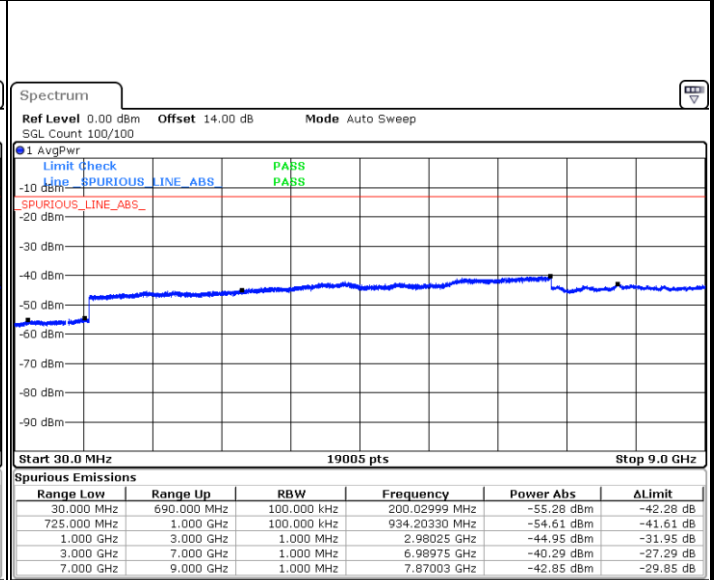

Highest Channel / 64QAM

Date: 18.JUL.2018 23:54:13

LTE Band 7 / 15MHz

Lowest Channel / 64QAM

Middle Channel / 64QAM

Date: 18.JUL.2018 23:55:06

Date: 18.JUL.2018 23:56:54

Highest Channel / 64QAM

Date: 18.JUL.2018 23:56:00

**LTE Band 7 / 20MHz**

**Lowest Channel / 64QAM**

**Middle Channel / 64QAM**

**Highest Channel / 64QAM**

LTE Band 12 / 1.4MHz

Lowest Channel / QPSK

Date: 9 JUL 2018 10:12:10

Lowest Channel / 16QAM

Date: 9 JUL 2018 10:13:04

Middle Channel / QPSK

Date: 9 JUL 2018 10:14:36

Middle Channel / 16QAM

Date: 9 JUL 2018 10:15:29

LTE Band 12 / 1.4MHz

Highest Channel / QPSK