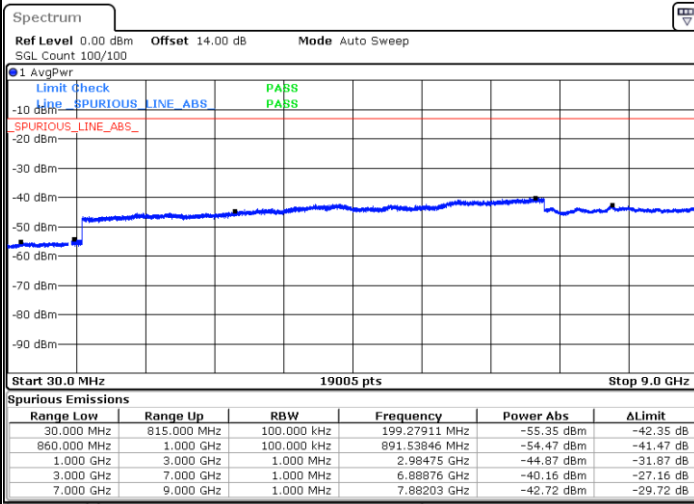

Date: 13 JUL 2018 14:32:19

LTE Band 5 / 1.4MHz

Highest Channel / QPSK

Date: 13 JUL 2018 14:40:23

Highest Channel / 16QAM

Date: 13 JUL 2018 14:41:16

LTE Band 5 / 3MHz

Lowest Channel / QPSK

Date: 13 JUL 2018 14:49:20

Lowest Channel / 16QAM

Date: 13 JUL 2018 14:50:13

LTE Band 5 / 3MHz

Middle Channel / QPSK

Middle Channel / 16QAM

Date: 13 JUL 2018 14:51:46

Date: 13 JUL 2018 14:52:39

Highest Channel / QPSK

Highest Channel / 16QAM

Date: 13 JUL 2018 15:00:43

Date: 13 JUL 2018 15:01:36

LTE Band 5 / 5MHz

Lowest Channel / QPSK

Lowest Channel / 16QAM

Date: 13.JUL.2018 15:09:40

Date: 13.JUL.2018 15:10:33

Middle Channel / QPSK

Middle Channel / 16QAM

Date: 13.JUL.2018 15:12:06

Date: 13.JUL.2018 15:12:59

LTE Band 5 / 5MHz

Highest Channel / QPSK

Highest Channel / 16QAM