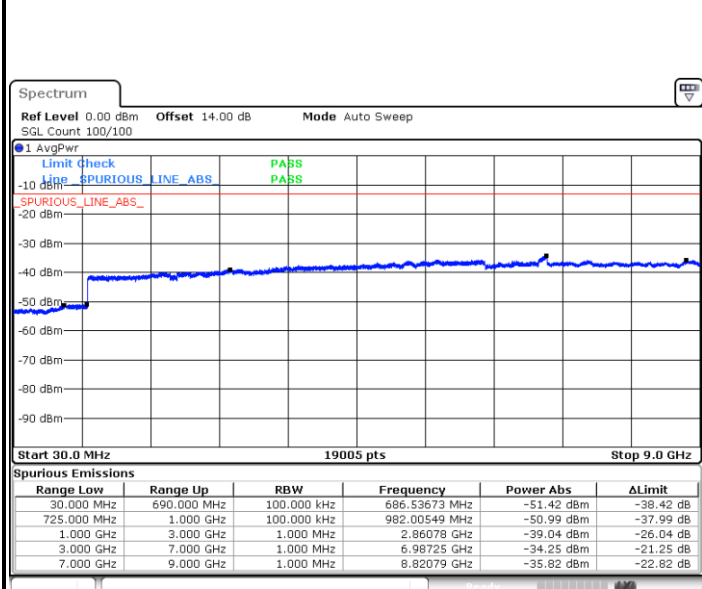

Middle Channel / 16QAM

Date: 9 JUL 2018 10:30:03

LTE Band 12 / 5MHz

Highest Channel / QPSK

Highest Channel / 16QAM

Date: 9 JUL 2018 10:31:35

Date: 9 JUL 2018 10:32:28

LTE Band 12 / 10MHz

Lowest Channel / QPSK

Lowest Channel / 16QAM

Date: 9 JUL 2018 10:34:01

Date: 9 JUL 2018 10:34:54

LTE Band 12 / 10MHz

Middle Channel / QPSK

Date: 9 JUL 2018 10:36:26

Middle Channel / 16QAM

Date: 9 JUL 2018 10:37:20

Highest Channel / QPSK

Date: 9 JUL 2018 10:38:52

Highest Channel / 16QAM

Date: 9 JUL 2018 10:39:45

**LTE Band 12 / 1.4MHz**

**Lowest Channel / 64QAM**

Date: 18.JUL.2018 20:16:07

**Middle Channel / 64QAM**

Date: 18.JUL.2018 20:17:24

**Highest Channel / 64QAM**

Date: 18.JUL.2018 20:21:00