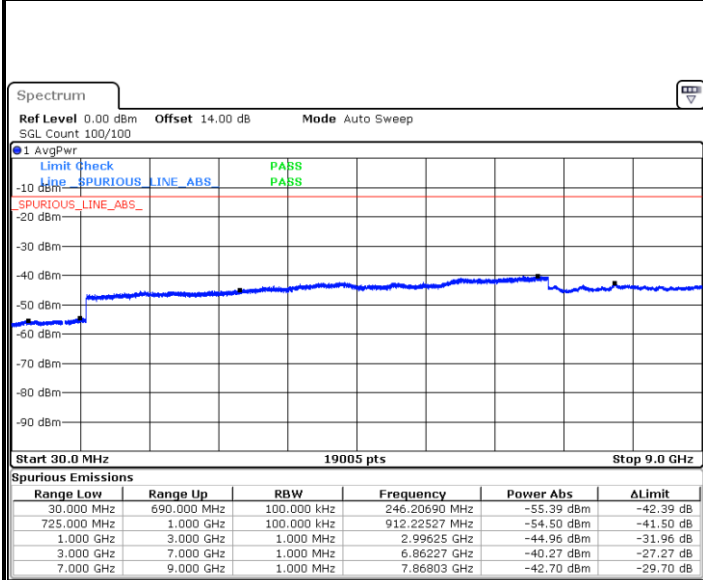

Date: 18.JUL.2018 23:56:00

**LTE Band 7 / 20MHz**

**Lowest Channel / 64QAM**

**Middle Channel / 64QAM**

**Highest Channel / 64QAM**

LTE Band 12 / 1.4MHz

Lowest Channel / QPSK

Date: 9 JUL 2018 10:12:10

Lowest Channel / 16QAM

Date: 9 JUL 2018 10:13:04

Middle Channel / QPSK

Date: 9 JUL 2018 10:14:36

Middle Channel / 16QAM

Date: 9 JUL 2018 10:15:29

LTE Band 12 / 1.4MHz

Highest Channel / QPSK

Date: 9 JUL 2018 10:17:02

Highest Channel / 16QAM

Date: 9 JUL 2018 10:17:55

LTE Band 12 / 3MHz

Lowest Channel / QPSK

Date: 9 JUL 2018 10:19:27

Lowest Channel / 16QAM

Date: 9 JUL 2018 10:20:20