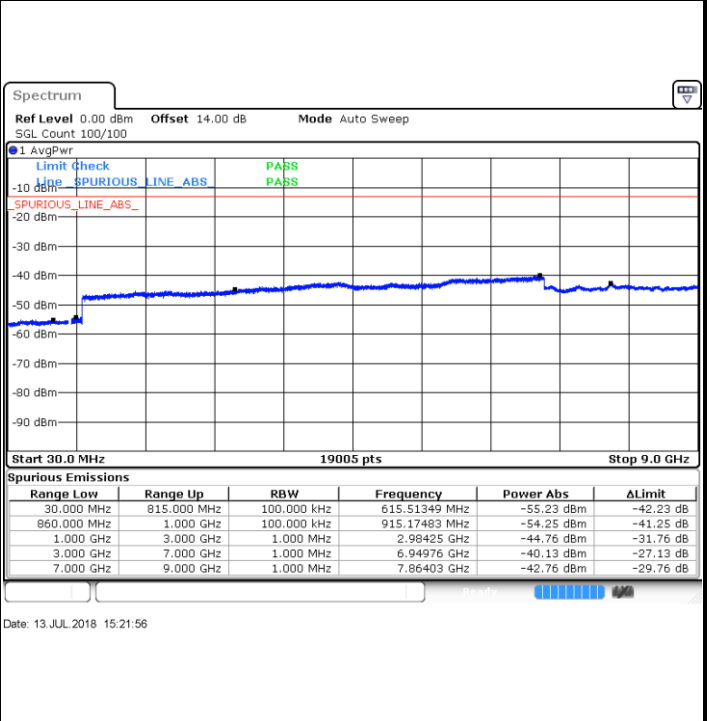

Highest Channel / QPSK

Highest Channel / 16QAM

Date: 13 JUL 2018 15:00:43

Date: 13 JUL 2018 15:01:36

LTE Band 5 / 5MHz

Lowest Channel / QPSK

Lowest Channel / 16QAM

Date: 13.JUL.2018 15:09:40

Date: 13.JUL.2018 15:10:33

Middle Channel / QPSK

Middle Channel / 16QAM

Date: 13.JUL.2018 15:12:06

Date: 13.JUL.2018 15:12:59

LTE Band 5 / 5MHz

Highest Channel / QPSK

Highest Channel / 16QAM

LTE Band 5 / 10MHz

Lowest Channel / QPSK

Lowest Channel / 16QAM

LTE Band 5 / 10MHz

Middle Channel / QPSK

Middle Channel / 16QAM

Date: 13 JUL 2018 15:32:26

Date: 13 JUL 2018 15:33:20

Highest Channel / QPSK

Highest Channel / 16QAM

Date: 13 JUL 2018 15:41:24

Date: 13 JUL 2018 15:42:17

LTE Band 5 / 1.4MHz

Lowest Channel / 64QAM

Middle Channel / 64QAM

Date: 18 JUL 2018 16:54:28