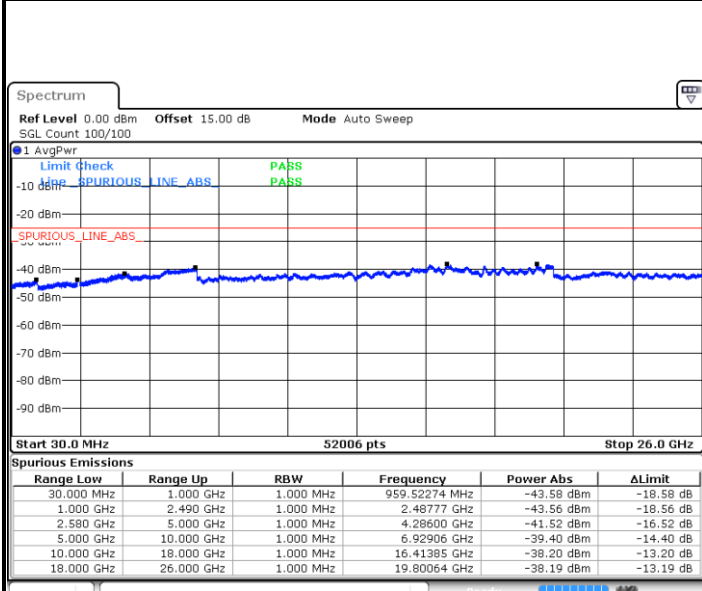

Date: 16 JUL 2018 10:07:53

LTE Band 7 / 5MHz

Highest Channel / QPSK

Date: 16 JUL 2018 10:13:58

Highest Channel / 16QAM

Date: 16 JUL 2018 10:14:50

LTE Band 7 / 10MHz

Lowest Channel / QPSK

Date: 16 JUL 2018 10:20:55

Lowest Channel / 16QAM

Date: 16 JUL 2018 10:21:48

LTE Band 7 / 10MHz

Middle Channel / QPSK

Middle Channel / 16QAM

Date: 16 JUL 2018 10:23:20

Date: 16 JUL 2018 10:24:12

Highest Channel / QPSK

Highest Channel / 16QAM

Date: 16 JUL 2018 10:30:17

Date: 16 JUL 2018 10:31:10

LTE Band 7 / 15MHz

Lowest Channel / QPSK

Date: 16 JUL 2018 10:37:16

Lowest Channel / 16QAM

Date: 16 JUL 2018 10:38:09

Middle Channel / QPSK

Date: 16 JUL 2018 10:39:40

Middle Channel / 16QAM

Date: 16 JUL 2018 10:40:33

LTE Band7 / 15MHz

Highest Channel / QPSK

Highest Channel / 16QAM