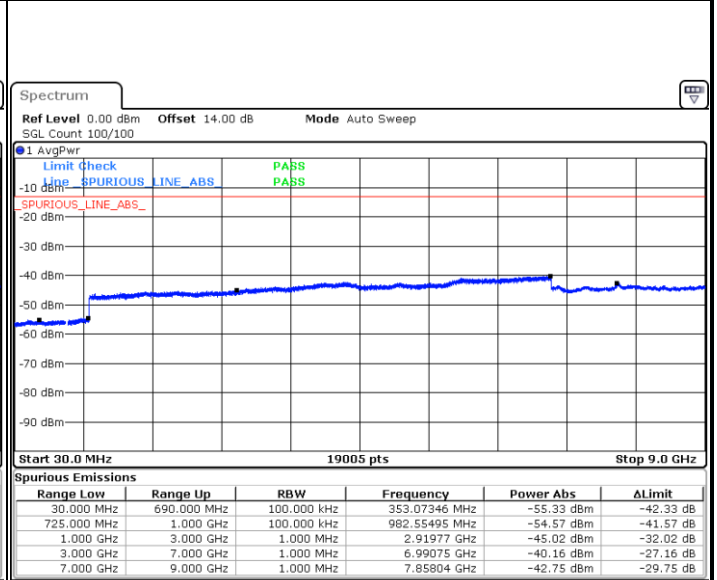

Middle Channel / 16QAM

Date: 9 JUL 2018 10:30:03

LTE Band 12 / 5MHz

Highest Channel / QPSK

Highest Channel / 16QAM

Date: 9 JUL 2018 10:31:35

Date: 9 JUL 2018 10:32:28

LTE Band 12 / 10MHz

Lowest Channel / QPSK

Lowest Channel / 16QAM

Date: 9 JUL 2018 10:34:01

Date: 9 JUL 2018 10:34:54

LTE Band 12 / 10MHz

Middle Channel / QPSK

Date: 9 JUL 2018 10:36:26

Middle Channel / 16QAM

Date: 9 JUL 2018 10:37:20

Highest Channel / QPSK

Date: 9 JUL 2018 10:38:52

Highest Channel / 16QAM

Date: 9 JUL 2018 10:39:45

**LTE Band 12 / 1.4MHz**

**Lowest Channel / 64QAM**

Date: 18.JUL.2018 20:16:07