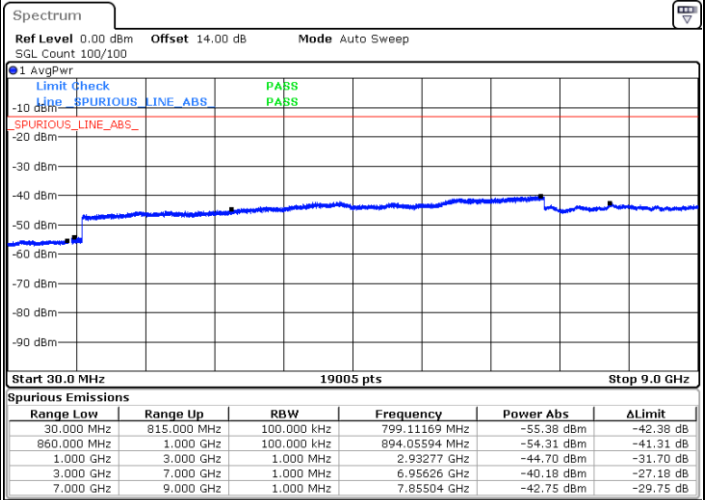

LTE Band 5 / 1.4MHz

Lowest Channel / QPSK

Lowest Channel / 16QAM

Date: 13 JUL 2018 14:29:00

Date: 13 JUL 2018 14:29:53

Middle Channel / QPSK

Middle Channel / 16QAM

Date: 13 JUL 2018 14:31:25

Date: 13 JUL 2018 14:32:19

LTE Band 5 / 1.4MHz

Highest Channel / QPSK

Date: 13 JUL 2018 14:40:23

Highest Channel / 16QAM

Date: 13 JUL 2018 14:41:16

LTE Band 5 / 3MHz

Lowest Channel / QPSK

Date: 13 JUL 2018 14:49:20

Lowest Channel / 16QAM

Date: 13 JUL 2018 14:50:13

LTE Band 5 / 3MHz

Middle Channel / QPSK

Middle Channel / 16QAM

Date: 13 JUL 2018 14:51:46

Date: 13 JUL 2018 14:52:39

Highest Channel / QPSK

Highest Channel / 16QAM

Date: 13 JUL 2018 15:00:43

Date: 13 JUL 2018 15:01:36

LTE Band 5 / 5MHz

Lowest Channel / QPSK

Lowest Channel / 16QAM

Date: 13.JUL.2018 15:09:40