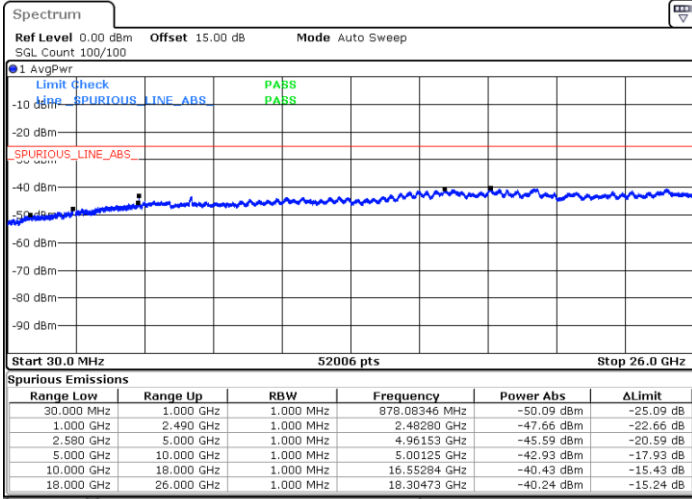

Highest Channel / QPSK

Highest Channel / 16QAM

Date: 16 JUL 2018 11:02:59

Date: 16 JUL 2018 11:03:51

**LTE Band 7 / 5MHz**

**Lowest Channel / 64QAM**

Date: 18.JUL.2018 23:49:44

**Middle Channel / 64QAM**

Date: 18.JUL.2018 23:50:38

**Highest Channel / 64QAM**

Date: 18.JUL.2018 23:51:32

LTE Band 7 / 10MHz

Lowest Channel / 64QAM

Middle Channel / 64QAM

Date: 18.JUL.2018 23:52:25

Date: 18.JUL.2018 23:53:19

Highest Channel / 64QAM

Date: 18.JUL.2018 23:54:13

LTE Band 7 / 15MHz

Lowest Channel / 64QAM

Middle Channel / 64QAM

Date: 18.JUL.2018 23:55:06

Date: 18.JUL.2018 23:56:54

Highest Channel / 64QAM