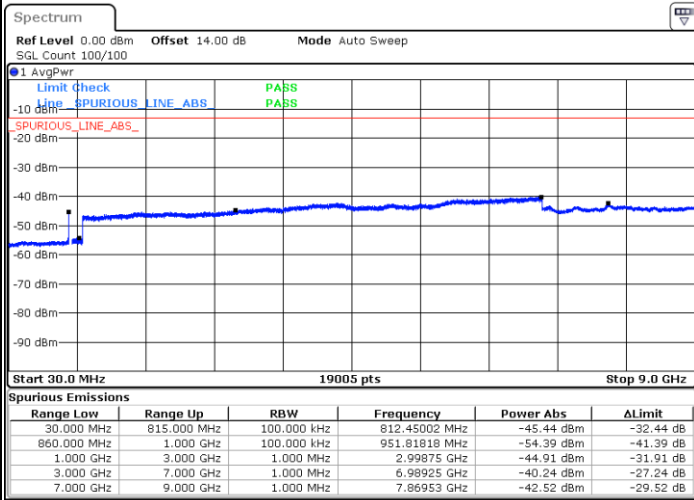

LTE Band 5 / 10MHz

Lowest Channel / QPSK

Lowest Channel / 16QAM

LTE Band 5 / 10MHz

Middle Channel / QPSK

Middle Channel / 16QAM

Date: 13 JUL 2018 15:32:26

Date: 13 JUL 2018 15:33:20

Highest Channel / QPSK

Highest Channel / 16QAM

Date: 13 JUL 2018 15:41:24

Date: 13 JUL 2018 15:42:17

LTE Band 5 / 1.4MHz

Lowest Channel / 64QAM

Middle Channel / 64QAM

Date: 18 JUL 2018 16:54:28

Date: 18 JUL 2018 16:55:40

Highest Channel / 64QAM

Date: 18 JUL 2018 17:00:09

LTE Band 5 / 3MHz

Lowest Channel / 64QAM

Middle Channel / 64QAM

Date: 18 JUL 2018 17:04:37

Date: 18 JUL 2018 17:05:50