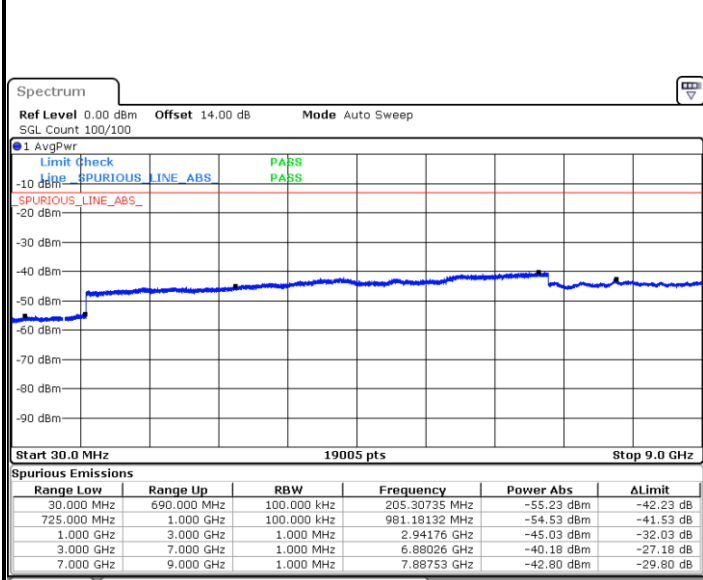

Date: 9 JUL 2018 10:17:02

Highest Channel / 16QAM

Date: 9 JUL 2018 10:17:55

LTE Band 12 / 3MHz

Lowest Channel / QPSK

Date: 9 JUL 2018 10:19:27

Lowest Channel / 16QAM

Date: 9 JUL 2018 10:20:20

LTE Band 12 / 3MHz

Middle Channel / QPSK

Middle Channel / 16QAM

Date: 9 JUL 2018 10:21:53

Date: 9 JUL 2018 10:22:46

Highest Channel / QPSK

Highest Channel / 16QAM

Date: 9 JUL 2018 10:24:18

Date: 9 JUL 2018 10:25:12

LTE Band 12 / 5MHz

Lowest Channel / QPSK

Date: 9 JUL 2018 10:26:44

Lowest Channel / 16QAM

Date: 9 JUL 2018 10:27:37

Middle Channel / QPSK

Date: 9 JUL 2018 10:29:10

Middle Channel / 16QAM

Date: 9 JUL 2018 10:30:03

LTE Band 12 / 5MHz

Highest Channel / QPSK

Highest Channel / 16QAM

Date: 9 JUL 2018 10:31:35

Date: 9 JUL 2018 10:32:28

LTE Band 12 / 10MHz