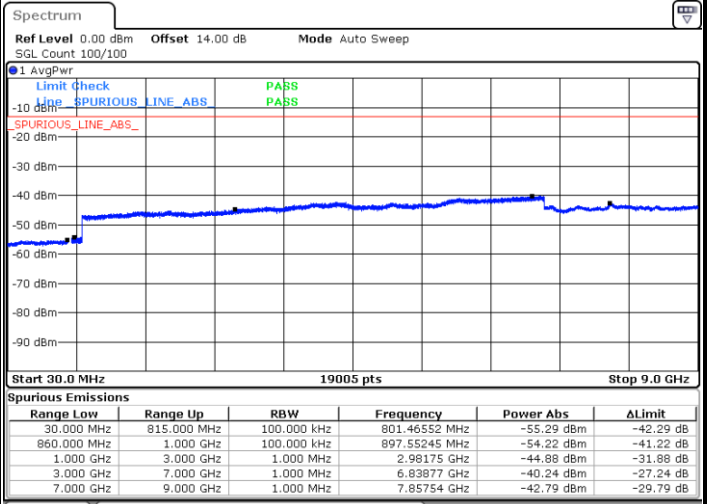

Date: 13.JUL.2018 15:10:33

Middle Channel / QPSK

Middle Channel / 16QAM

Date: 13.JUL.2018 15:12:06

Date: 13.JUL.2018 15:12:59

LTE Band 5 / 5MHz

Highest Channel / QPSK

Highest Channel / 16QAM

LTE Band 5 / 10MHz

Lowest Channel / QPSK

Lowest Channel / 16QAM

LTE Band 5 / 10MHz

Middle Channel / QPSK

Middle Channel / 16QAM

Date: 13 JUL 2018 15:32:26

Date: 13 JUL 2018 15:33:20

Highest Channel / QPSK

Highest Channel / 16QAM

Date: 13 JUL 2018 15:41:24

Date: 13 JUL 2018 15:42:17

LTE Band 5 / 1.4MHz

Lowest Channel / 64QAM

Middle Channel / 64QAM

Date: 18 JUL 2018 16:54:28