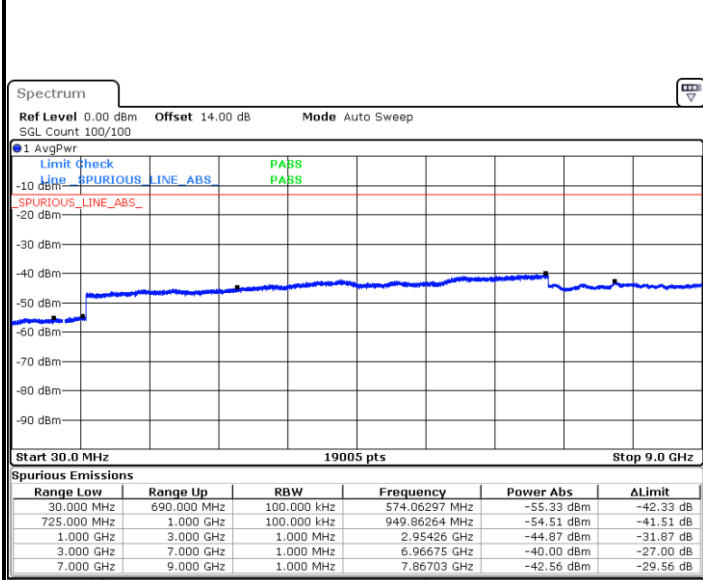

Date: 18.JUL.2018 23:50:38

**Highest Channel / 64QAM**

Date: 18.JUL.2018 23:51:32

LTE Band 7 / 10MHz

Lowest Channel / 64QAM

Middle Channel / 64QAM

Date: 18.JUL.2018 23:52:25

Date: 18.JUL.2018 23:53:19

Highest Channel / 64QAM

Date: 18.JUL.2018 23:54:13

LTE Band 7 / 15MHz

Lowest Channel / 64QAM

Middle Channel / 64QAM

Date: 18.JUL.2018 23:55:06

Date: 18.JUL.2018 23:56:54

Highest Channel / 64QAM

Date: 18.JUL.2018 23:56:00

**LTE Band 7 / 20MHz**

**Lowest Channel / 64QAM**

**Middle Channel / 64QAM**

**Highest Channel / 64QAM**

LTE Band 12 / 1.4MHz

Lowest Channel / QPSK

Date: 9 JUL 2018 10:12:10

Lowest Channel / 16QAM

Date: 9 JUL 2018 10:13:04

Middle Channel / QPSK

Date: 9 JUL 2018 10:14:36

Middle Channel / 16QAM

Date: 9 JUL 2018 10:15:29

LTE Band 12 / 1.4MHz

Highest Channel / QPSK