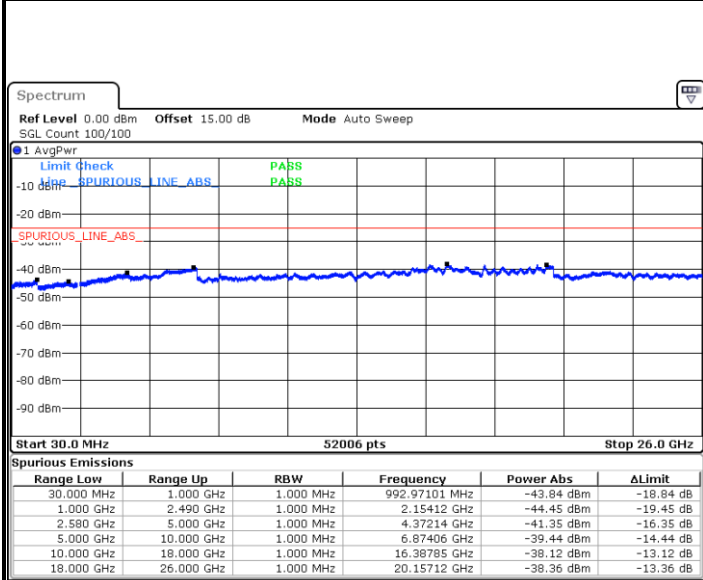

Date: 18 JUL 2018 17:20:29

LTE Band 5 / 10MHz

Lowest Channel / 64QAM

Middle Channel / 64QAM

Date: 18 JUL 2018 17:24:58

Date: 18 JUL 2018 17:26:10

Highest Channel / 64QAM

Date: 18 JUL 2018 17:30:39

LTE Band 7 / 5MHz

Lowest Channel / QPSK

Lowest Channel / 16QAM

Date: 16 JUL 2018 10:04:36

Date: 16 JUL 2018 10:05:29

Middle Channel / QPSK

Middle Channel / 16QAM

Date: 16 JUL 2018 10:07:00

Date: 16 JUL 2018 10:07:53

LTE Band 7 / 5MHz

Highest Channel / QPSK

Date: 16 JUL 2018 10:13:58

Highest Channel / 16QAM

Date: 16 JUL 2018 10:14:50

LTE Band 7 / 10MHz

Lowest Channel / QPSK