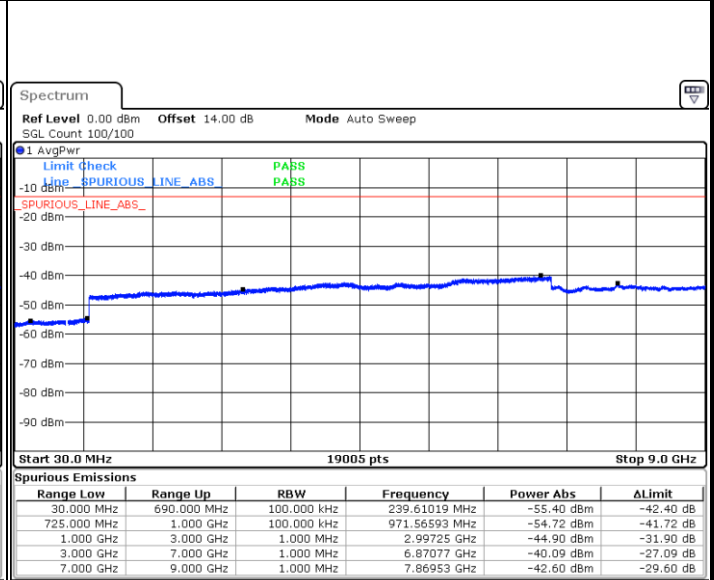

LTE Band 12 / 3MHz

Middle Channel / QPSK

Middle Channel / 16QAM

Date: 9 JUL 2018 10:21:53

Date: 9 JUL 2018 10:22:46

Highest Channel / QPSK

Highest Channel / 16QAM

Date: 9 JUL 2018 10:24:18

Date: 9 JUL 2018 10:25:12

LTE Band 12 / 5MHz

Lowest Channel / QPSK

Date: 9 JUL 2018 10:26:44

Lowest Channel / 16QAM

Date: 9 JUL 2018 10:27:37

Middle Channel / QPSK

Date: 9 JUL 2018 10:29:10

Middle Channel / 16QAM

Date: 9 JUL 2018 10:30:03

LTE Band 12 / 5MHz

Highest Channel / QPSK

Highest Channel / 16QAM

Date: 9 JUL 2018 10:31:35

Date: 9 JUL 2018 10:32:28

LTE Band 12 / 10MHz