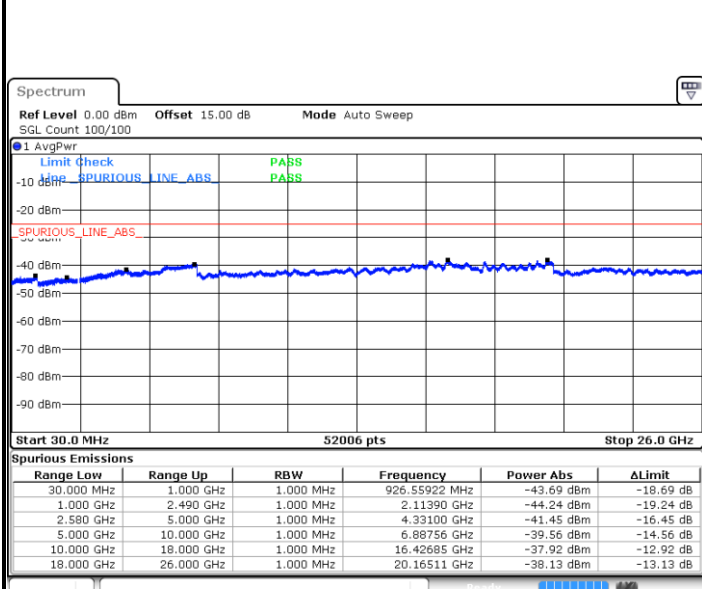

Date: 16 JUL 2018 10:07:53

LTE Band 7 / 5MHz

Highest Channel / QPSK

Date: 16 JUL 2018 10:13:58

Highest Channel / 16QAM

Date: 16 JUL 2018 10:14:50

LTE Band 7 / 10MHz

Lowest Channel / QPSK

Date: 16 JUL 2018 10:20:55

Lowest Channel / 16QAM

Date: 16 JUL 2018 10:21:48

LTE Band 7 / 10MHz

Middle Channel / QPSK

Middle Channel / 16QAM

Date: 16 JUL 2018 10:23:20

Date: 16 JUL 2018 10:24:12

Highest Channel / QPSK

Highest Channel / 16QAM

Date: 16 JUL 2018 10:30:17

Date: 16 JUL 2018 10:31:10

LTE Band 7 / 15MHz

Lowest Channel / QPSK

Date: 16 JUL 2018 10:37:16

Lowest Channel / 16QAM

Date: 16 JUL 2018 10:38:09

Middle Channel / QPSK

Date: 16 JUL 2018 10:39:40

Middle Channel / 16QAM

Date: 16 JUL 2018 10:40:33

LTE Band7 / 15MHz

Highest Channel / QPSK

Highest Channel / 16QAM