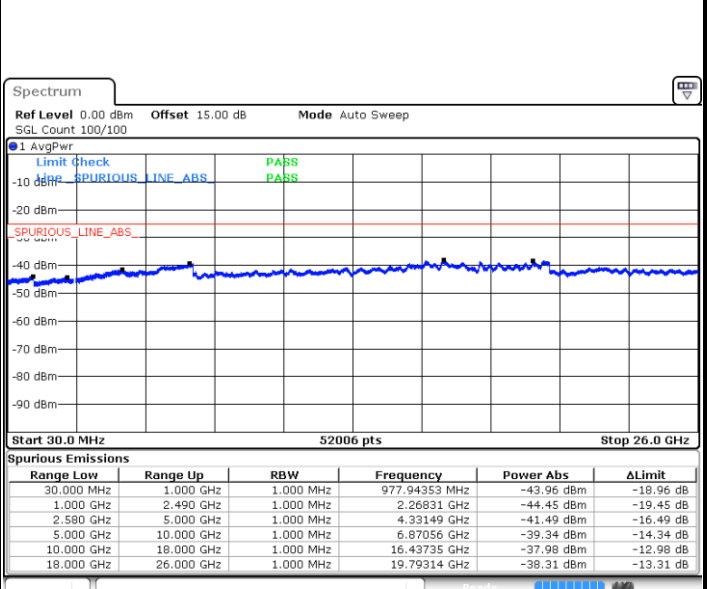

Date: 16 JUL 2018 10:07:53

LTE Band 7 / 5MHz

Highest Channel / QPSK

Date: 16 JUL 2018 10:13:58

Highest Channel / 16QAM

Date: 16 JUL 2018 10:14:50

LTE Band 7 / 10MHz

Lowest Channel / QPSK

Date: 16 JUL 2018 10:20:55

Lowest Channel / 16QAM

Date: 16 JUL 2018 10:21:48

LTE Band 7 / 10MHz

Middle Channel / QPSK

Middle Channel / 16QAM

Date: 16 JUL 2018 10:23:20

Date: 16 JUL 2018 10:24:12

Highest Channel / QPSK

Highest Channel / 16QAM

Date: 16 JUL 2018 10:30:17

Date: 16 JUL 2018 10:31:10

LTE Band 7 / 15MHz

Lowest Channel / QPSK

Date: 16 JUL 2018 10:37:16

Lowest Channel / 16QAM

Date: 16 JUL 2018 10:38:09

Middle Channel / QPSK

Date: 16 JUL 2018 10:39:40

Middle Channel / 16QAM

Date: 16 JUL 2018 10:40:33

LTE Band7 / 15MHz

Highest Channel / QPSK

Highest Channel / 16QAM