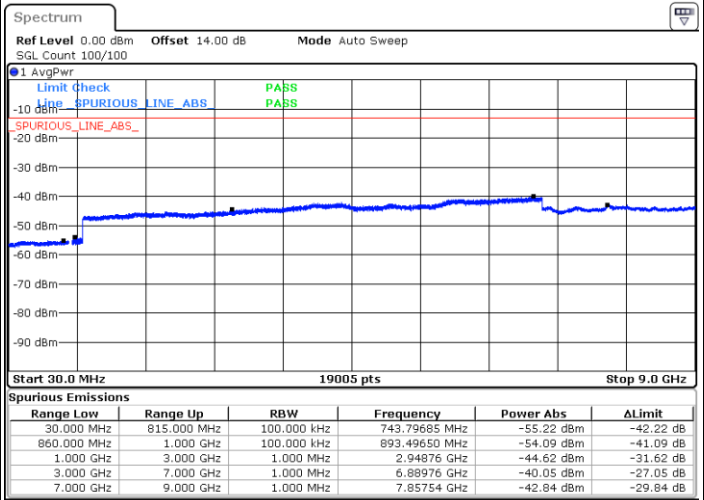

Highest Channel / QPSK

Highest Channel / 16QAM

Date: 13 JUL 2018 15:41:24

Date: 13 JUL 2018 15:42:17

LTE Band 5 / 1.4MHz

Lowest Channel / 64QAM

Middle Channel / 64QAM

Date: 18 JUL 2018 16:54:28

Date: 18 JUL 2018 16:55:40

Highest Channel / 64QAM

Date: 18 JUL 2018 17:00:09

LTE Band 5 / 3MHz

Lowest Channel / 64QAM

Middle Channel / 64QAM

Date: 18 JUL 2018 17:04:37

Date: 18 JUL 2018 17:05:50

Highest Channel / 64QAM

Date: 18 JUL 2018 17:10:19

LTE Band 5 / 5MHz

Lowest Channel / 64QAM

Middle Channel / 64QAM

Date: 18 JUL 2018 17:14:48

Date: 18 JUL 2018 17:16:01

Highest Channel / 64QAM