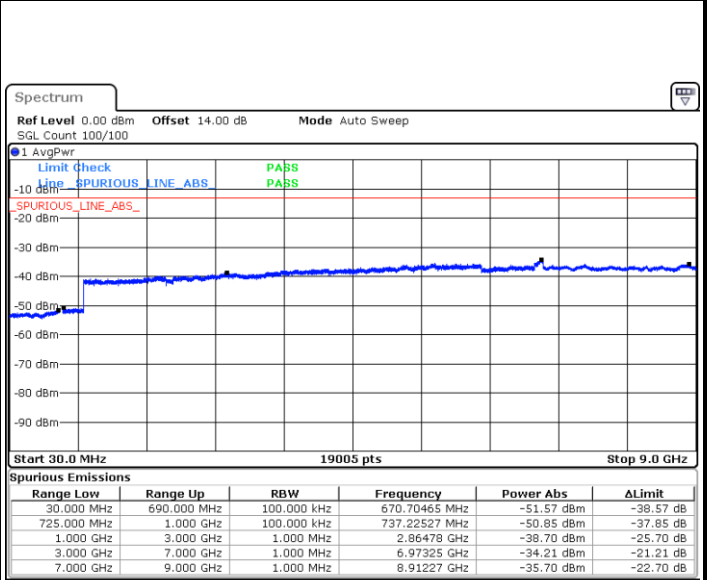

Middle Channel / 16QAM

Date: 9 JUL 2018 10:30:03

LTE Band 12 / 5MHz

Highest Channel / QPSK

Highest Channel / 16QAM

Date: 9 JUL 2018 10:31:35

Date: 9 JUL 2018 10:32:28

LTE Band 12 / 10MHz

Lowest Channel / QPSK

Lowest Channel / 16QAM

Date: 9 JUL 2018 10:34:01

Date: 9 JUL 2018 10:34:54

LTE Band 12 / 10MHz

Middle Channel / QPSK

Date: 9 JUL 2018 10:36:26

Middle Channel / 16QAM

Date: 9 JUL 2018 10:37:20

Highest Channel / QPSK

Date: 9 JUL 2018 10:38:52

Highest Channel / 16QAM

Date: 9 JUL 2018 10:39:45

**LTE Band 12 / 1.4MHz**

**Lowest Channel / 64QAM**

Date: 18.JUL.2018 20:16:07

**Middle Channel / 64QAM**

Date: 18.JUL.2018 20:17:24

**Highest Channel / 64QAM**

Date: 18.JUL.2018 20:21:00