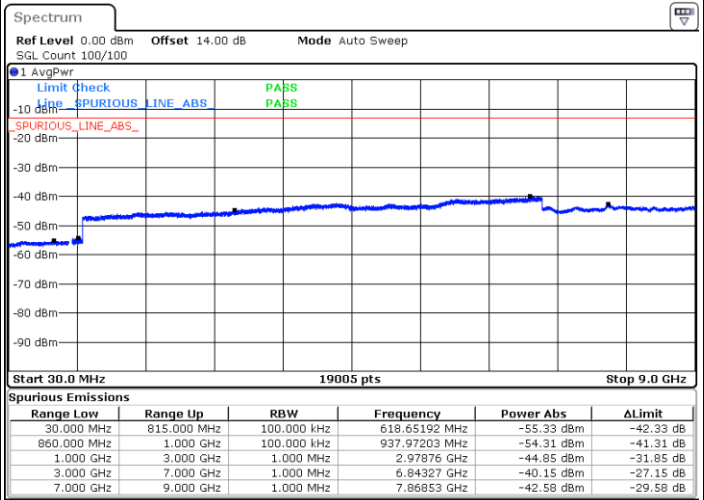

Date: 18 JUL 2018 16:55:40

Highest Channel / 64QAM

Date: 18 JUL 2018 17:00:09

LTE Band 5 / 3MHz

Lowest Channel / 64QAM

Middle Channel / 64QAM

Date: 18 JUL 2018 17:04:37

Date: 18 JUL 2018 17:05:50

Highest Channel / 64QAM

Date: 18 JUL 2018 17:10:19

LTE Band 5 / 5MHz

Lowest Channel / 64QAM

Middle Channel / 64QAM

Date: 18 JUL 2018 17:14:48

Date: 18 JUL 2018 17:16:01

Highest Channel / 64QAM

Date: 18 JUL 2018 17:20:29

LTE Band 5 / 10MHz

Lowest Channel / 64QAM

Middle Channel / 64QAM

Date: 18 JUL 2018 17:24:58

Date: 18 JUL 2018 17:26:10

Highest Channel / 64QAM

Date: 18 JUL 2018 17:30:39