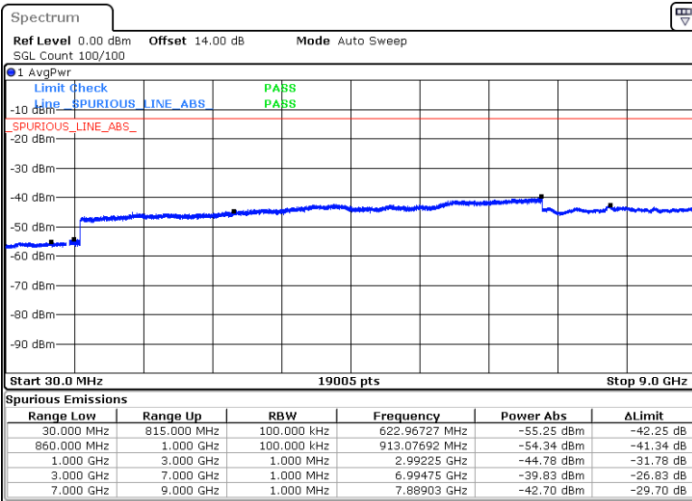

LTE Band 5 / 1.4MHz

Lowest Channel / QPSK

Lowest Channel / 16QAM

Date: 13 JUL 2018 14:29:00

Date: 13 JUL 2018 14:29:53

Middle Channel / QPSK

Middle Channel / 16QAM

Date: 13 JUL 2018 14:31:25

Date: 13 JUL 2018 14:32:19

LTE Band 5 / 1.4MHz

Highest Channel / QPSK

Date: 13 JUL 2018 14:40:23

Highest Channel / 16QAM

Date: 13 JUL 2018 14:41:16

LTE Band 5 / 3MHz

Lowest Channel / QPSK