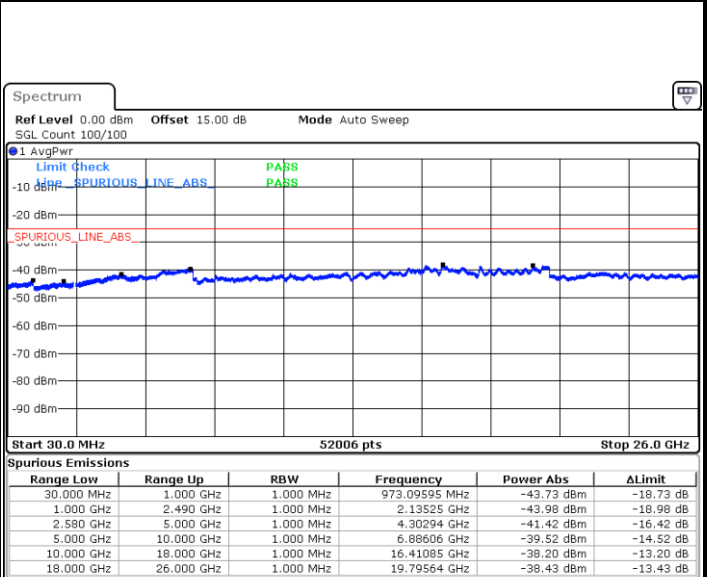

LTE Band 7 / 5MHz

Lowest Channel / QPSK

Lowest Channel / 16QAM

Date: 16 JUL 2018 10:04:36

Date: 16 JUL 2018 10:05:29

Middle Channel / QPSK

Middle Channel / 16QAM

Date: 16 JUL 2018 10:07:00

Date: 16 JUL 2018 10:07:53

LTE Band 7 / 5MHz

Highest Channel / QPSK

Date: 16 JUL 2018 10:13:58

Highest Channel / 16QAM

Date: 16 JUL 2018 10:14:50

LTE Band 7 / 10MHz

Lowest Channel / QPSK

Date: 16 JUL 2018 10:20:55

Lowest Channel / 16QAM

Date: 16 JUL 2018 10:21:48

LTE Band 7 / 10MHz

Middle Channel / QPSK

Middle Channel / 16QAM

Date: 16 JUL 2018 10:23:20

Date: 16 JUL 2018 10:24:12

Highest Channel / QPSK

Highest Channel / 16QAM

Date: 16 JUL 2018 10:30:17

Date: 16 JUL 2018 10:31:10

LTE Band 7 / 15MHz

Lowest Channel / QPSK

Date: 16 JUL 2018 10:37:16

Lowest Channel / 16QAM