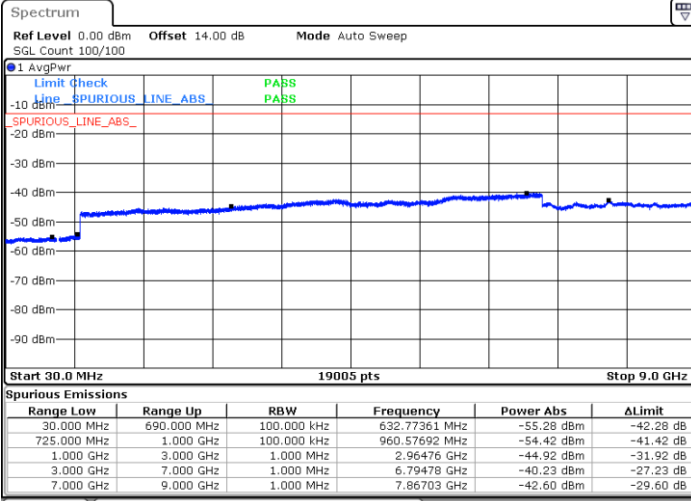

Date: 18.JUL.2018 23:56:00

**LTE Band 7 / 20MHz**

**Lowest Channel / 64QAM**

**Middle Channel / 64QAM**

**Highest Channel / 64QAM**

LTE Band 12 / 1.4MHz

Lowest Channel / QPSK

Date: 9 JUL 2018 10:12:10

Lowest Channel / 16QAM

Date: 9 JUL 2018 10:13:04

Middle Channel / QPSK

Date: 9 JUL 2018 10:14:36

Middle Channel / 16QAM

Date: 9 JUL 2018 10:15:29

LTE Band 12 / 1.4MHz

Highest Channel / QPSK

Date: 9 JUL 2018 10:17:02

Highest Channel / 16QAM

Date: 9 JUL 2018 10:17:55

LTE Band 12 / 3MHz

Lowest Channel / QPSK

Date: 9 JUL 2018 10:19:27

Lowest Channel / 16QAM

Date: 9 JUL 2018 10:20:20

LTE Band 12 / 3MHz

Middle Channel / QPSK

Middle Channel / 16QAM

Date: 9 JUL 2018 10:21:53

Date: 9 JUL 2018 10:22:46

Highest Channel / QPSK

Highest Channel / 16QAM

Date: 9 JUL 2018 10:24:18