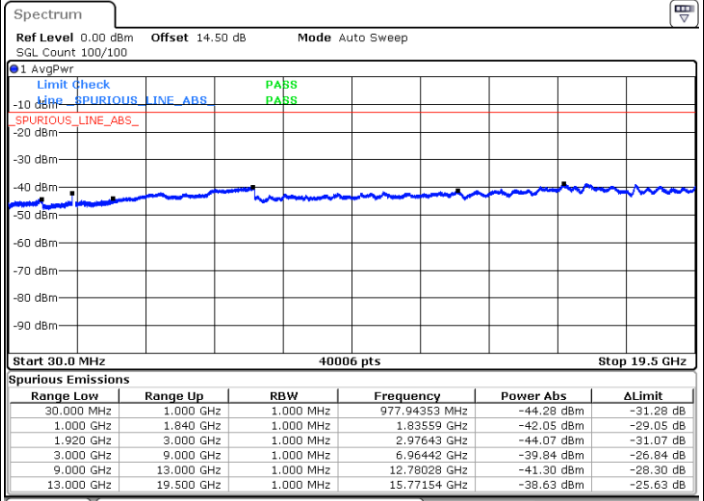

**Highest Channel / 64QAM**

LTE Band 2 / 10MHz

Lowest Channel / 64QAM

Middle Channel / 64QAM

Date: 18 JUL 2018 14:41:33

Date: 18 JUL 2018 14:42:46

Highest Channel / 64QAM

Date: 18 JUL 2018 14:46:15

LTE Band 2 / 15MHz

Lowest Channel / 64QAM

Middle Channel / 64QAM

Date: 18 JUL 2018 14:41:33

Date: 18 JUL 2018 14:42:46

Highest Channel / 64QAM

Date: 18 JUL 2018 14:46:15

LTE Band 2 / 20MHz

Lowest Channel / 64QAM

Middle Channel / 64QAM

Date: 18 JUL 2018 15:29:55

Date: 18 JUL 2018 15:31:08

Highest Channel / 64QAM

Date: 18 JUL 2018 15:34:36

LTE Band 4 / 1.4MHz

Lowest Channel / QPSK