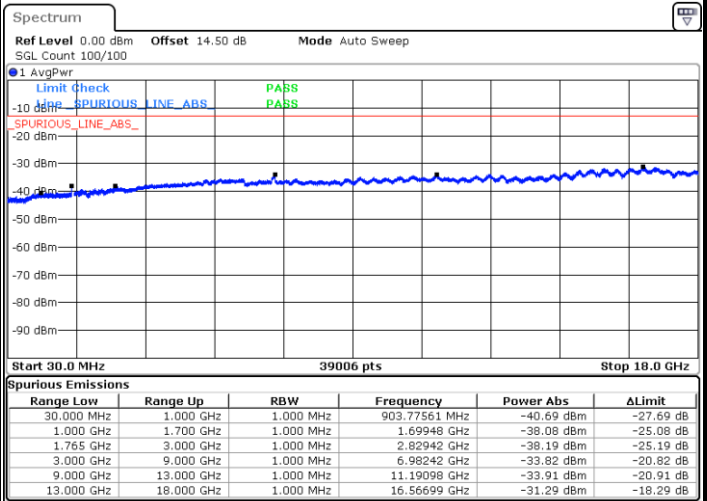

Middle Channel / 16QAM

Date: 12.JUL.2018 12:14:07

Highest Channel / QPSK

Date: 12.JUL.2018 12:15:43

Highest Channel / 16QAM

Date: 12.JUL.2018 12:16:39

LTE Band 4 / 15MHz

Lowest Channel / QPSK

Lowest Channel / 16QAM

Date: 12.JUL.2018 12:18:15

Date: 12.JUL.2018 12:19:12

Middle Channel / QPSK

Middle Channel / 16QAM

Date: 12.JUL.2018 12:20:48

Date: 12.JUL.2018 12:21:45

LTE Band 4 / 15MHz

Highest Channel / QPSK

Date: 12.JUL.2018 12:23:21

Highest Channel / 16QAM

Date: 12.JUL.2018 12:24:18

LTE Band 4 / 20MHz

Lowest Channel / QPSK

Date: 12.JUL.2018 12:38:09

Lowest Channel / 16QAM

Date: 12.JUL.2018 12:39:05

LTE Band 4 / 20MHz

Middle Channel / QPSK

Date: 12.JUL.2018 12:40:42

Middle Channel / 16QAM

Date: 12.JUL.2018 12:41:38

Highest Channel / QPSK

Date: 12.JUL.2018 12:43:14