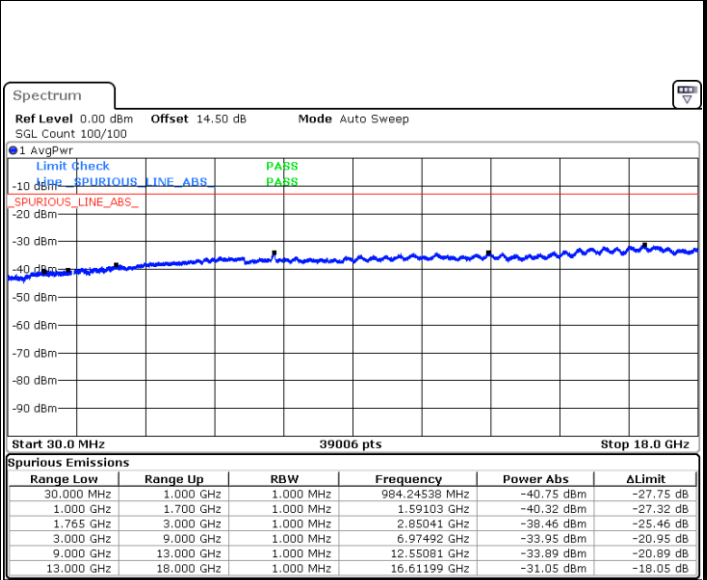

Date: 12.JUL.2018 12:05:33

Middle Channel / 16QAM

Date: 12.JUL.2018 12:06:29

LTE Band 4 / 5MHz

Highest Channel / QPSK

Date: 12.JUL.2018 12:08:06

Highest Channel / 16QAM

Date: 12.JUL.2018 12:09:02

LTE Band 4 / 10MHz

Lowest Channel / QPSK

Date: 12.JUL.2018 12:10:38

Lowest Channel / 16QAM

Date: 12.JUL.2018 12:11:34

LTE Band 4 / 10MHz

Middle Channel / QPSK

Date: 12.JUL.2018 12:13:11

Middle Channel / 16QAM

Date: 12.JUL.2018 12:14:07

Highest Channel / QPSK

Date: 12.JUL.2018 12:15:43

Highest Channel / 16QAM

Date: 12.JUL.2018 12:16:39

LTE Band 4 / 15MHz

Lowest Channel / QPSK