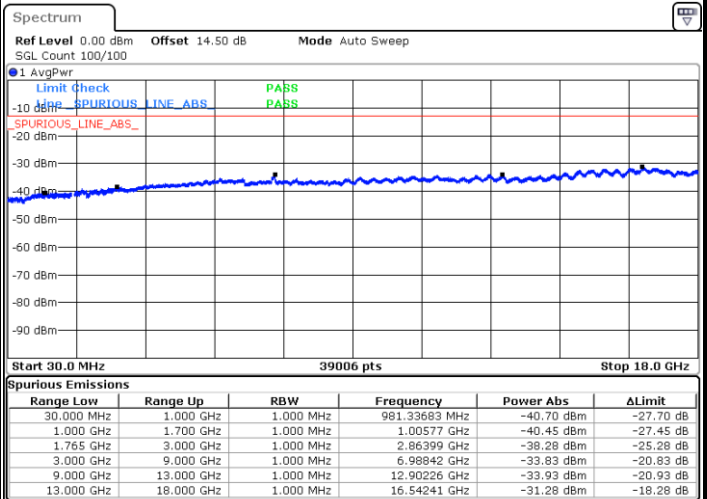

Highest Channel / QPSK

Date: 12.JUL.2018 11:52:50

Highest Channel / 16QAM

Date: 12.JUL.2018 11:53:46

LTE Band 4 / 3MHz

Lowest Channel / QPSK

Date: 12.JUL.2018 11:55:22

Lowest Channel / 16QAM

Date: 12.JUL.2018 11:56:19

LTE Band 4 / 3MHz

Middle Channel / QPSK

Middle Channel / 16QAM

Date: 12.JUL.2018 11:57:55

Date: 12.JUL.2018 11:58:51

Highest Channel / QPSK

Highest Channel / 16QAM

Date: 12.JUL.2018 12:00:28

Date: 12.JUL.2018 12:01:24

LTE Band 4 / 5MHz

Lowest Channel / QPSK

Date: 12.JUL.2018 12:03:00

Lowest Channel / 16QAM

Date: 12.JUL.2018 12:03:57

Middle Channel / QPSK