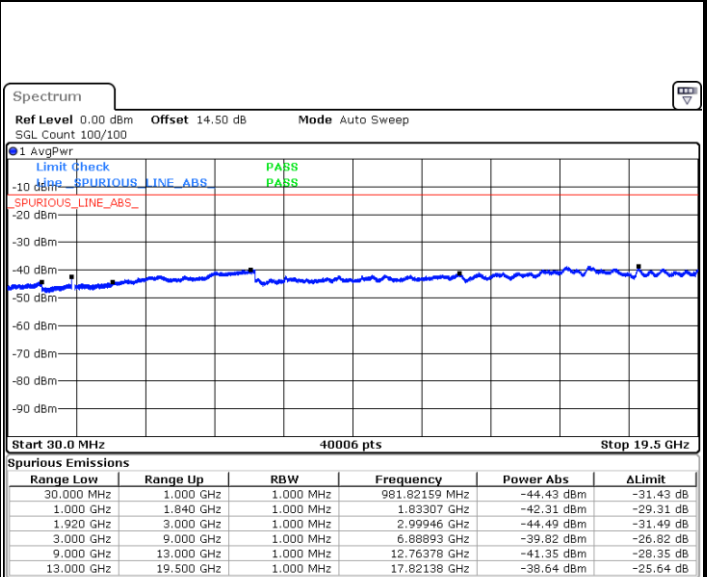

LTE Band 2 / 5MHz

Lowest Channel / QPSK

Date: 13 JUL 2018 10:50:11

Lowest Channel / 16QAM

Date: 13 JUL 2018 10:51:04

Middle Channel / QPSK

Date: 13 JUL 2018 10:52:37

Middle Channel / 16QAM

Date: 13 JUL 2018 10:53:30

LTE Band 2 / 5MHz

Highest Channel / QPSK

Date: 13 JUL 2018 10:59:34

Highest Channel / 16QAM

Date: 13 JUL 2018 11:00:27

LTE Band 2 / 10MHz

Lowest Channel / QPSK

Date: 13 JUL 2018 11:24:25

Lowest Channel / 16QAM

Date: 13 JUL 2018 11:25:18

LTE Band 2 / 10MHz

Middle Channel / QPSK

Date: 13 JUL 2018 11:26:51

Middle Channel / 16QAM

Date: 13 JUL 2018 11:27:44

Highest Channel / QPSK

Date: 13 JUL 2018 11:33:48

Highest Channel / 16QAM

Date: 13 JUL 2018 11:34:41

LTE Band 2 / 15MHz

Lowest Channel / QPSK

Lowest Channel / 16QAM

Date: 13 JUL 2018 11:40:45