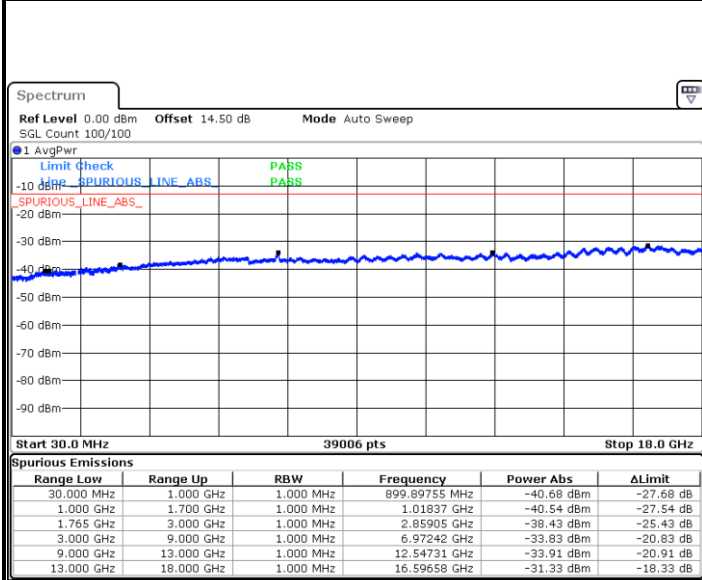

Date: 12.JUL.2018 12:05:33

Middle Channel / 16QAM

Date: 12.JUL.2018 12:06:29

LTE Band 4 / 5MHz

Highest Channel / QPSK

Date: 12.JUL.2018 12:08:06

Highest Channel / 16QAM

Date: 12.JUL.2018 12:09:02

LTE Band 4 / 10MHz

Lowest Channel / QPSK

Date: 12.JUL.2018 12:10:38

Lowest Channel / 16QAM

Date: 12.JUL.2018 12:11:34

LTE Band 4 / 10MHz

Middle Channel / QPSK

Date: 12.JUL.2018 12:13:11

Middle Channel / 16QAM

Date: 12.JUL.2018 12:14:07

Highest Channel / QPSK

Date: 12.JUL.2018 12:15:43

Highest Channel / 16QAM

Date: 12.JUL.2018 12:16:39

LTE Band 4 / 15MHz

Lowest Channel / QPSK