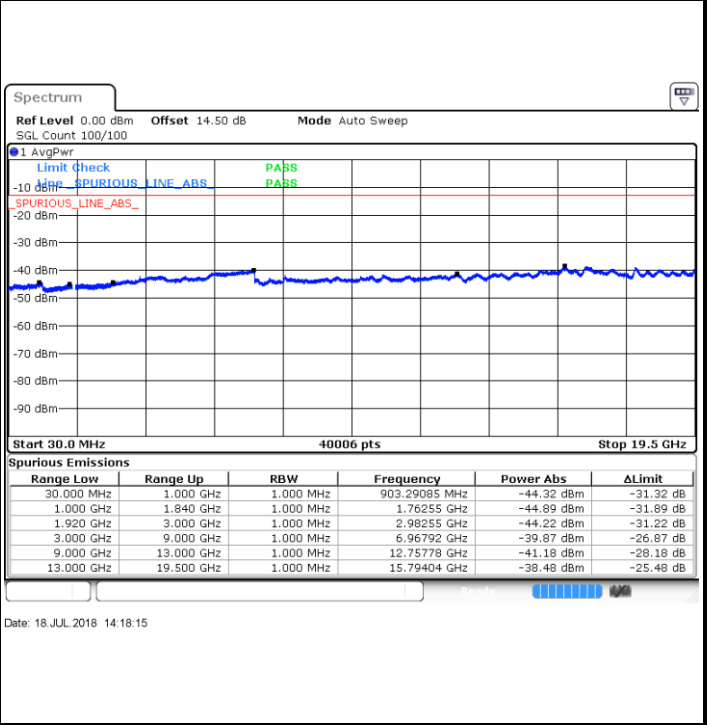

Highest Channel / 16QAM

Date: 13 JUL 2018 11:51:02

LTE Band 2 / 20MHz

Lowest Channel / QPSK

Date: 13 JUL 2018 13:50:41

Lowest Channel / 16QAM

Date: 13 JUL 2018 13:51:34

LTE Band 2 / 20MHz

Middle Channel / QPSK

Date: 13 JUL 2018 13:53:07

Middle Channel / 16QAM

Date: 13 JUL 2018 13:54:00

Highest Channel / QPSK

Date: 13 JUL 2018 14:00:04

Highest Channel / 16QAM

Date: 13 JUL 2018 14:00:57

**LTE Band 2 / 1.4MHz**

**Lowest Channel / 64QAM**

**Middle Channel / 64QAM**

**Highest Channel / 64QAM**

**Highest Channel / 64QAM**

LTE Band 2 / 3MHz

Lowest Channel / 64QAM

Middle Channel / 64QAM

Date: 18 JUL 2018 14:25:13

Date: 18 JUL 2018 14:26:26

Highest Channel / 64QAM

Date: 18 JUL 2018 14:29:54

**LTE Band 2 / 5MHz**

**Lowest Channel / 64QAM**

**Middle Channel / 64QAM**

**Highest Channel / 64QAM**