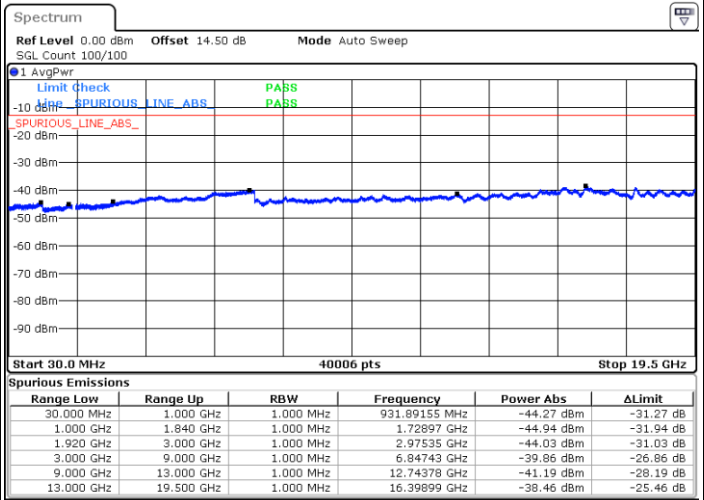

Date: 18 JUL 2018 14:25:13

Date: 18 JUL 2018 14:26:26

Highest Channel / 64QAM

Date: 18 JUL 2018 14:29:54

**LTE Band 2 / 5MHz**

**Lowest Channel / 64QAM**

**Middle Channel / 64QAM**

**Highest Channel / 64QAM**

**Highest Channel / 64QAM**

LTE Band 2 / 10MHz

Lowest Channel / 64QAM

Middle Channel / 64QAM

Date: 18 JUL 2018 14:41:33

Date: 18 JUL 2018 14:42:46

Highest Channel / 64QAM

Date: 18 JUL 2018 14:46:15

LTE Band 2 / 15MHz

Lowest Channel / 64QAM

Middle Channel / 64QAM

Date: 18 JUL 2018 14:41:33

Date: 18 JUL 2018 14:42:46

Highest Channel / 64QAM

Date: 18 JUL 2018 14:46:15

LTE Band 2 / 20MHz