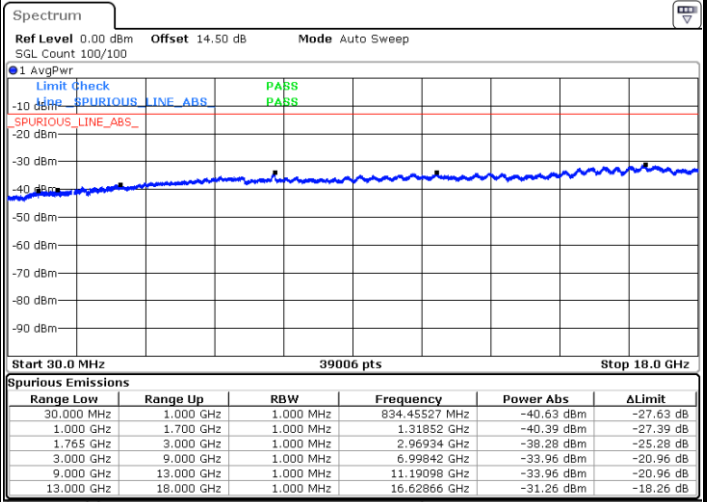

LTE Band 2 / 15MHz

Lowest Channel / 64QAM

Middle Channel / 64QAM

Date: 18 JUL 2018 14:41:33

Date: 18 JUL 2018 14:42:46

Highest Channel / 64QAM

Date: 18 JUL 2018 14:46:15

LTE Band 2 / 20MHz

Lowest Channel / 64QAM

Middle Channel / 64QAM

Date: 18 JUL 2018 15:29:55

Date: 18 JUL 2018 15:31:08

Highest Channel / 64QAM

Date: 18 JUL 2018 15:34:36

LTE Band 4 / 1.4MHz

Lowest Channel / QPSK

Lowest Channel / 16QAM

Date: 12.JUL.2018 11:47:45

Date: 12.JUL.2018 11:48:41

Middle Channel / QPSK

Middle Channel / 16QAM

Date: 12.JUL.2018 11:50:17

Date: 12.JUL.2018 11:51:13

LTE Band 4 / 1.4MHz

Highest Channel / QPSK

Date: 12.JUL.2018 11:52:50

Highest Channel / 16QAM

Date: 12.JUL.2018 11:53:46

LTE Band 4 / 3MHz

Lowest Channel / QPSK

Date: 12.JUL.2018 11:55:22

Lowest Channel / 16QAM