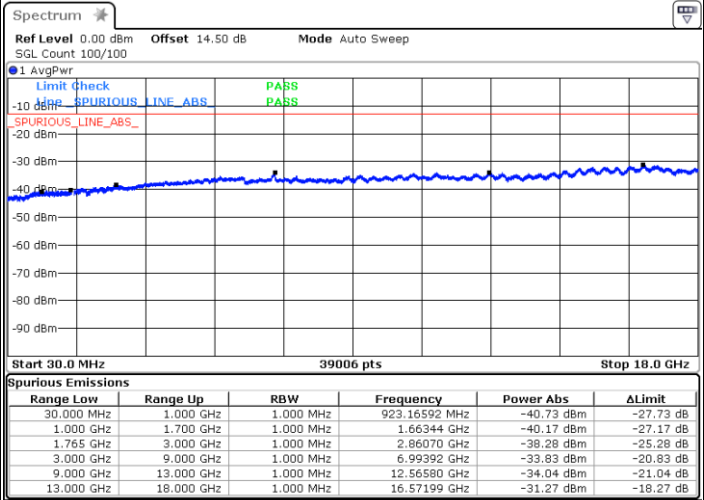

Lowest Channel / 64QAM

Middle Channel / 64QAM

Date: 18 JUL 2018 15:29:55

Date: 18 JUL 2018 15:31:08

Highest Channel / 64QAM

Date: 18 JUL 2018 15:34:36

LTE Band 4 / 1.4MHz

Lowest Channel / QPSK

Lowest Channel / 16QAM

Date: 12.JUL.2018 11:47:45

Date: 12.JUL.2018 11:48:41

Middle Channel / QPSK

Middle Channel / 16QAM

Date: 12.JUL.2018 11:50:17

Date: 12.JUL.2018 11:51:13

LTE Band 4 / 1.4MHz

Highest Channel / QPSK

Date: 12.JUL.2018 11:52:50

Highest Channel / 16QAM

Date: 12.JUL.2018 11:53:46

LTE Band 4 / 3MHz

Lowest Channel / QPSK

Date: 12.JUL.2018 11:55:22

Lowest Channel / 16QAM