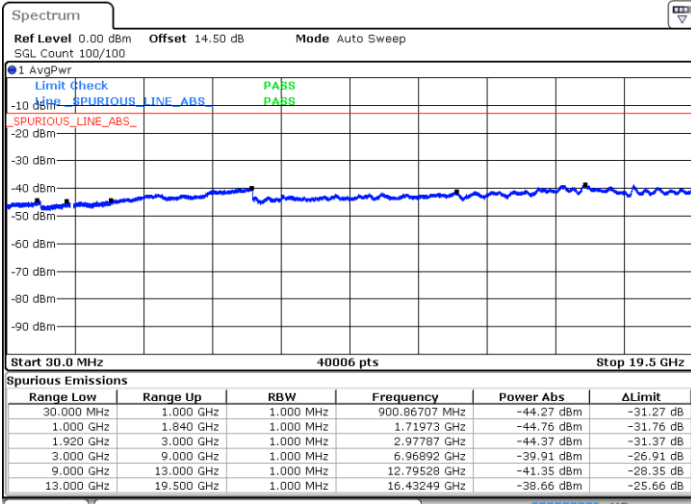

Date: 18 JUL 2018 14:25:13

Date: 18 JUL 2018 14:26:26

Highest Channel / 64QAM

Date: 18 JUL 2018 14:29:54

**LTE Band 2 / 5MHz**

**Lowest Channel / 64QAM**

**Middle Channel / 64QAM**

**Highest Channel / 64QAM**

**Highest Channel / 64QAM**

LTE Band 2 / 10MHz

Lowest Channel / 64QAM

Middle Channel / 64QAM

Date: 18 JUL 2018 14:41:33

Date: 18 JUL 2018 14:42:46

Highest Channel / 64QAM

Date: 18 JUL 2018 14:46:15

LTE Band 2 / 15MHz

Lowest Channel / 64QAM

Middle Channel / 64QAM

Date: 18 JUL 2018 14:41:33

Date: 18 JUL 2018 14:42:46

Highest Channel / 64QAM

Date: 18 JUL 2018 14:46:15

LTE Band 2 / 20MHz