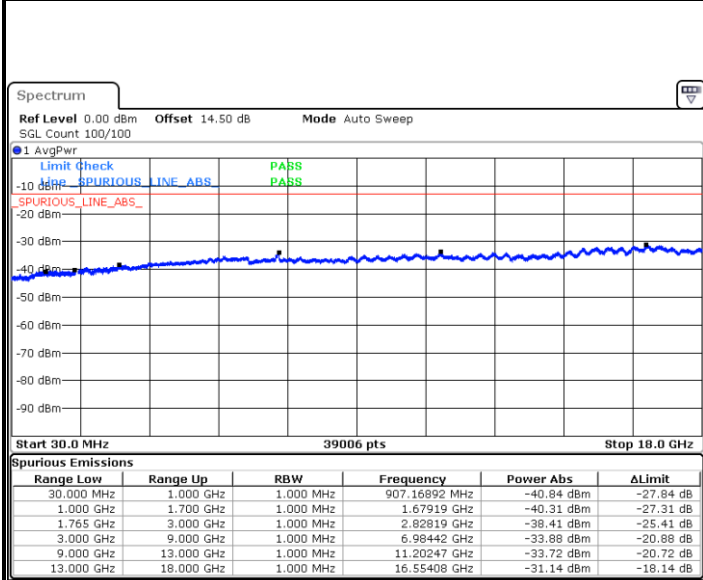

Highest Channel / QPSK

Date: 12.JUL.2018 11:52:50

Highest Channel / 16QAM

Date: 12.JUL.2018 11:53:46

LTE Band 4 / 3MHz

Lowest Channel / QPSK

Date: 12.JUL.2018 11:55:22

Lowest Channel / 16QAM

Date: 12.JUL.2018 11:56:19

LTE Band 4 / 3MHz

Middle Channel / QPSK

Middle Channel / 16QAM

Date: 12.JUL.2018 11:57:55

Date: 12.JUL.2018 11:58:51

Highest Channel / QPSK

Highest Channel / 16QAM

Date: 12.JUL.2018 12:00:28

Date: 12.JUL.2018 12:01:24

LTE Band 4 / 5MHz

Lowest Channel / QPSK

Date: 12.JUL.2018 12:03:00

Lowest Channel / 16QAM

Date: 12.JUL.2018 12:03:57

Middle Channel / QPSK