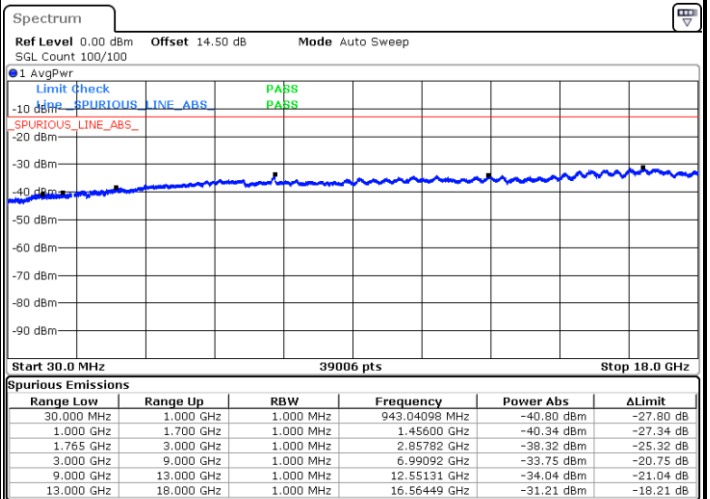

Lowest Channel / 16QAM

Date: 12.JUL.2018 12:18:15

Date: 12.JUL.2018 12:19:12

Middle Channel / QPSK

Middle Channel / 16QAM

Date: 12.JUL.2018 12:20:48

Date: 12.JUL.2018 12:21:45

LTE Band 4 / 15MHz

Highest Channel / QPSK

Date: 12.JUL.2018 12:23:21

Highest Channel / 16QAM

Date: 12.JUL.2018 12:24:18

LTE Band 4 / 20MHz

Lowest Channel / QPSK

Date: 12.JUL.2018 12:38:09

Lowest Channel / 16QAM

Date: 12.JUL.2018 12:39:05

LTE Band 4 / 20MHz

Middle Channel / QPSK

Date: 12.JUL.2018 12:40:42

Middle Channel / 16QAM

Date: 12.JUL.2018 12:41:38

Highest Channel / QPSK

Date: 12.JUL.2018 12:43:14

Highest Channel / 16QAM

Date: 12.JUL.2018 12:44:11

LTE Band 4 / 1.4MHz

Lowest Channel / 64QAM

Middle Channel / 64QAM

Date: 18 JUL 2018 15:53:11

Date: 18 JUL 2018 15:54:24

Highest Channel / 64QAM