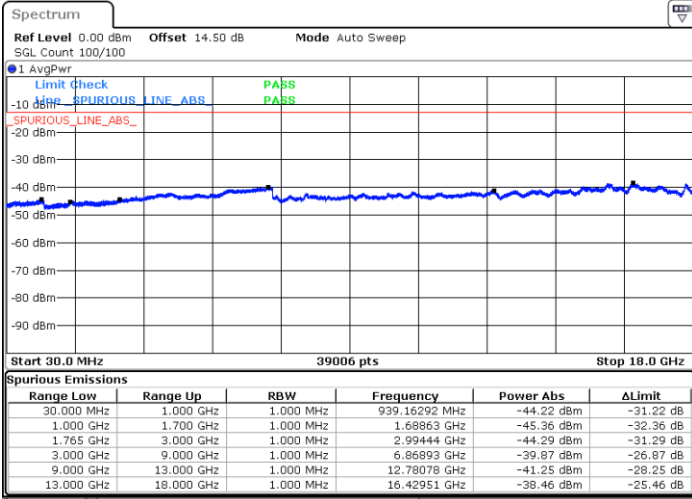

Date: 12.JUL.2018 12:39:05

LTE Band 4 / 20MHz

Middle Channel / QPSK

Date: 12.JUL.2018 12:40:42

Middle Channel / 16QAM

Date: 12.JUL.2018 12:41:38

Highest Channel / QPSK

Date: 12.JUL.2018 12:43:14

Highest Channel / 16QAM

Date: 12.JUL.2018 12:44:11

LTE Band 4 / 1.4MHz

Lowest Channel / 64QAM

Middle Channel / 64QAM

Date: 18 JUL 2018 15:53:11

Date: 18 JUL 2018 15:54:24

Highest Channel / 64QAM

Date: 18 JUL 2018 15:57:52

LTE Band 4 / 3MHz

Lowest Channel / 64QAM

Middle Channel / 64QAM

Date: 18 JUL 2018 16:01:21

Date: 18 JUL 2018 16:02:34

Highest Channel / 64QAM

Date: 18 JUL 2018 16:06:03