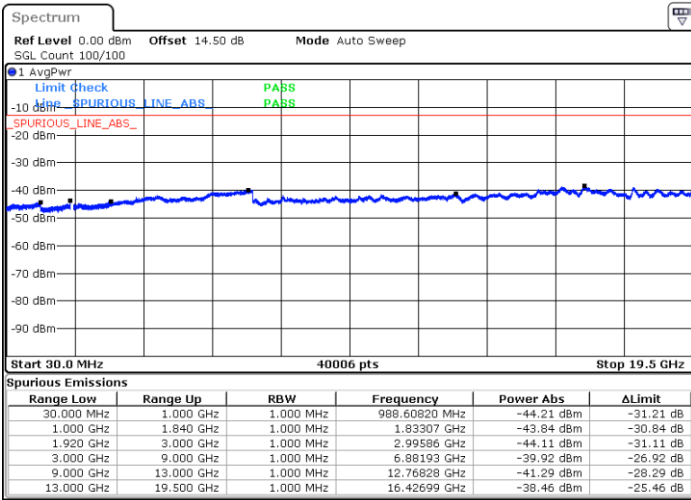

Date: 18 JUL 2018 14:25:13

Date: 18 JUL 2018 14:26:26

Highest Channel / 64QAM

Date: 18 JUL 2018 14:29:54

**LTE Band 2 / 5MHz**

**Lowest Channel / 64QAM**

**Middle Channel / 64QAM**

**Highest Channel / 64QAM**

**Highest Channel / 64QAM**

LTE Band 2 / 10MHz

Lowest Channel / 64QAM

Middle Channel / 64QAM

Date: 18 JUL 2018 14:41:33

Date: 18 JUL 2018 14:42:46

Highest Channel / 64QAM

Date: 18 JUL 2018 14:46:15

LTE Band 2 / 15MHz

Lowest Channel / 64QAM

Middle Channel / 64QAM

Date: 18 JUL 2018 14:41:33

Date: 18 JUL 2018 14:42:46

Highest Channel / 64QAM

Date: 18 JUL 2018 14:46:15

LTE Band 2 / 20MHz

Lowest Channel / 64QAM

Middle Channel / 64QAM

Date: 18 JUL 2018 15:29:55

Date: 18 JUL 2018 15:31:08

Highest Channel / 64QAM

Date: 18 JUL 2018 15:34:36

LTE Band 4 / 1.4MHz

Lowest Channel / QPSK