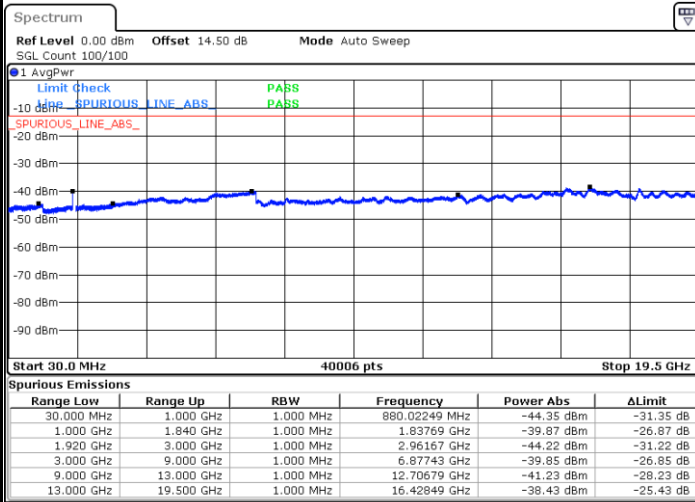

Highest Channel / QPSK

Date: 13 JUL 2018 11:33:48

Highest Channel / 16QAM

Date: 13 JUL 2018 11:34:41

LTE Band 2 / 15MHz

Lowest Channel / QPSK

Lowest Channel / 16QAM

Date: 13 JUL 2018 11:40:45

Date: 13 JUL 2018 11:41:39

Middle Channel / QPSK

Middle Channel / 16QAM

Date: 13 JUL 2018 11:43:11

Date: 13 JUL 2018 11:44:05

LTE Band 2 / 15MHz

Highest Channel / QPSK

Date: 13 JUL 2018 11:50:09