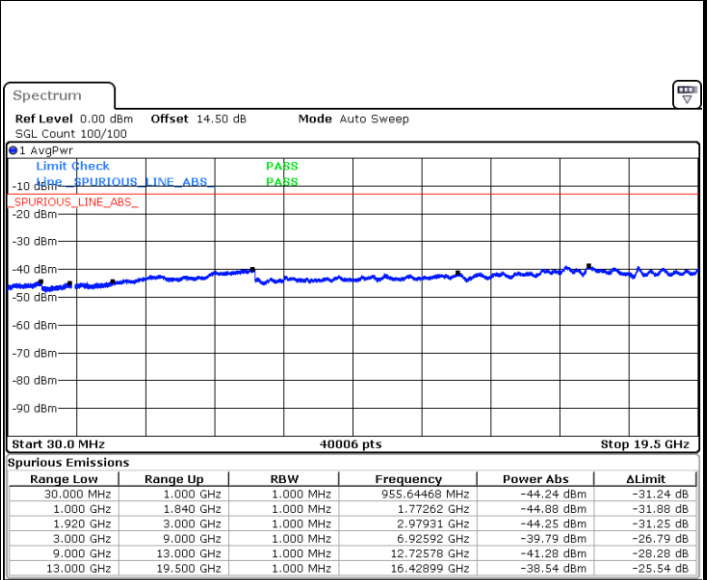

Date: 13 JUL 2018 10:53:30

LTE Band 2 / 5MHz

Highest Channel / QPSK

Date: 13 JUL 2018 10:59:34

Highest Channel / 16QAM

Date: 13 JUL 2018 11:00:27

LTE Band 2 / 10MHz

Lowest Channel / QPSK

Date: 13 JUL 2018 11:24:25

Lowest Channel / 16QAM

Date: 13 JUL 2018 11:25:18

LTE Band 2 / 10MHz

Middle Channel / QPSK

Date: 13 JUL 2018 11:26:51

Middle Channel / 16QAM

Date: 13 JUL 2018 11:27:44

Highest Channel / QPSK

Date: 13 JUL 2018 11:33:48

Highest Channel / 16QAM

Date: 13 JUL 2018 11:34:41

LTE Band 2 / 15MHz

Lowest Channel / QPSK

Lowest Channel / 16QAM

Date: 13 JUL 2018 11:40:45