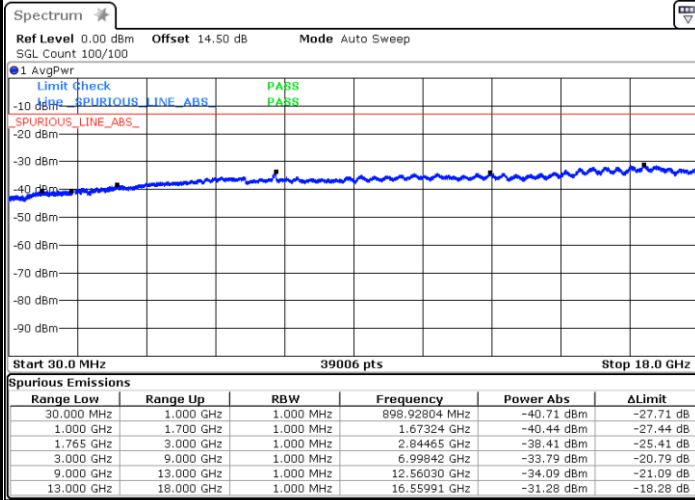

Lowest Channel / 64QAM

Middle Channel / 64QAM

Date: 18 JUL 2018 15:29:55

Date: 18 JUL 2018 15:31:08

Highest Channel / 64QAM

Date: 18 JUL 2018 15:34:36

LTE Band 4 / 1.4MHz

Lowest Channel / QPSK

Lowest Channel / 16QAM

Date: 12.JUL.2018 11:47:45

Date: 12.JUL.2018 11:48:41

Middle Channel / QPSK

Middle Channel / 16QAM

Date: 12.JUL.2018 11:50:17

Date: 12.JUL.2018 11:51:13

LTE Band 4 / 1.4MHz

Highest Channel / QPSK

Date: 12.JUL.2018 11:52:50

Highest Channel / 16QAM

Date: 12.JUL.2018 11:53:46

LTE Band 4 / 3MHz

Lowest Channel / QPSK

Date: 12.JUL.2018 11:55:22

Lowest Channel / 16QAM