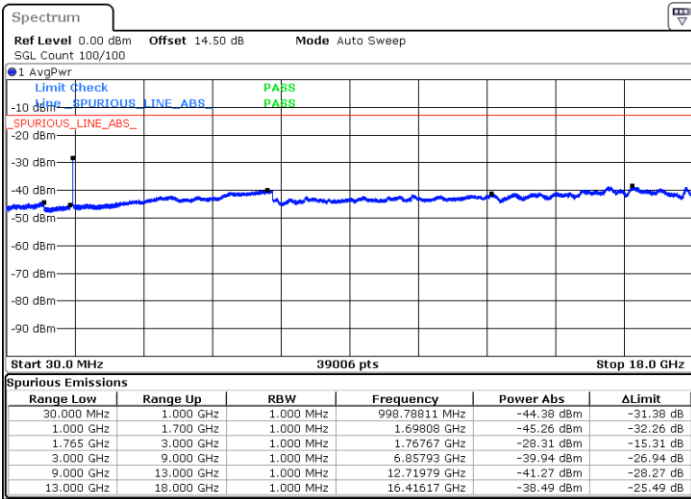

**LTE Band 4 / 5MHz**

**Lowest Channel / 64QAM**

Date: 18 JUL 2018 16:09:31

**Middle Channel / 64QAM**

Date: 18 JUL 2018 16:10:44

**Highest Channel / 64QAM**

Date: 18 JUL 2018 16:14:13

LTE Band 4 / 10MHz

Lowest Channel / 64QAM

Date: 18 JUL 2018 16:17:41

Middle Channel / 64QAM

Date: 18 JUL 2018 16:18:54

Highest Channel / 64QAM

Date: 18 JUL 2018 16:26:07

LTE Band 4 / 15MHz

Lowest Channel / 64QAM

Middle Channel / 64QAM

Date: 18 JUL 2018 16:29:36

Date: 18 JUL 2018 16:30:48

Highest Channel / 64QAM

Date: 18 JUL 2018 16:34:17

LTE Band 4 / 20MHz

Lowest Channel / 64QAM

Middle Channel / 64QAM