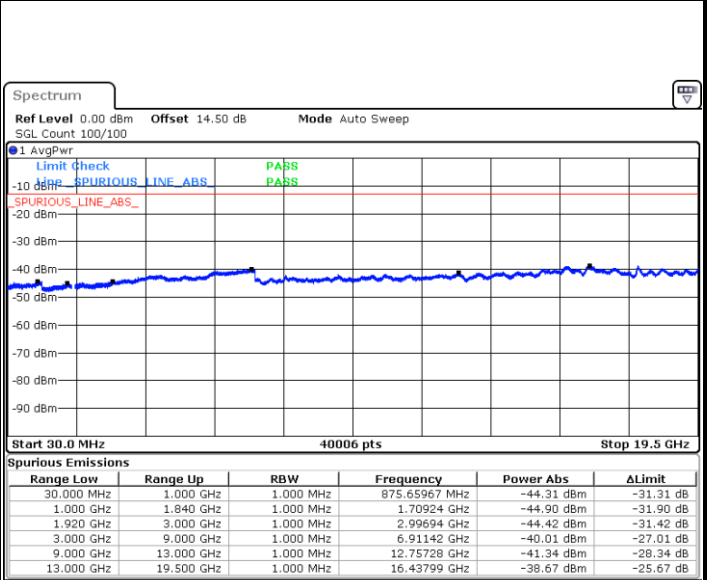

LTE Band 2 / 5MHz

Lowest Channel / QPSK

Date: 13 JUL 2018 10:50:11

Lowest Channel / 16QAM

Date: 13 JUL 2018 10:51:04

Middle Channel / QPSK

Date: 13 JUL 2018 10:52:37

Middle Channel / 16QAM

Date: 13 JUL 2018 10:53:30

LTE Band 2 / 5MHz

Highest Channel / QPSK

Date: 13 JUL 2018 10:59:34

Highest Channel / 16QAM

Date: 13 JUL 2018 11:00:27

LTE Band 2 / 10MHz

Lowest Channel / QPSK