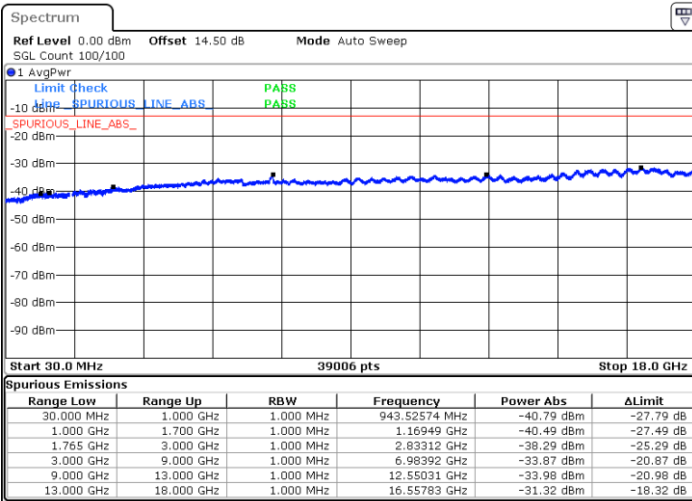

Lowest Channel / 64QAM

Middle Channel / 64QAM

Date: 18 JUL 2018 15:29:55

Date: 18 JUL 2018 15:31:08

Highest Channel / 64QAM

Date: 18 JUL 2018 15:34:36

LTE Band 4 / 1.4MHz

Lowest Channel / QPSK

Lowest Channel / 16QAM

Date: 12.JUL.2018 11:47:45

Date: 12.JUL.2018 11:48:41

Middle Channel / QPSK

Middle Channel / 16QAM

Date: 12.JUL.2018 11:50:17

Date: 12.JUL.2018 11:51:13

LTE Band 4 / 1.4MHz

Highest Channel / QPSK

Date: 12.JUL.2018 11:52:50

Highest Channel / 16QAM

Date: 12.JUL.2018 11:53:46

LTE Band 4 / 3MHz

Lowest Channel / QPSK

Date: 12.JUL.2018 11:55:22

Lowest Channel / 16QAM