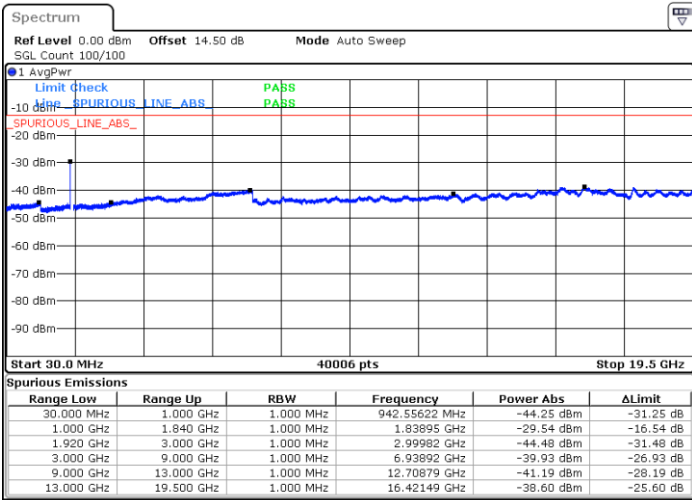

**LTE Band 2 / 1.4MHz**

**Lowest Channel / 64QAM**

**Middle Channel / 64QAM**

**Highest Channel / 64QAM**

**Highest Channel / 64QAM**

LTE Band 2 / 3MHz

Lowest Channel / 64QAM

Middle Channel / 64QAM

Date: 18 JUL 2018 14:25:13

Date: 18 JUL 2018 14:26:26

Highest Channel / 64QAM

Date: 18 JUL 2018 14:29:54

**LTE Band 2 / 5MHz**

**Lowest Channel / 64QAM**

**Middle Channel / 64QAM**

**Highest Channel / 64QAM**