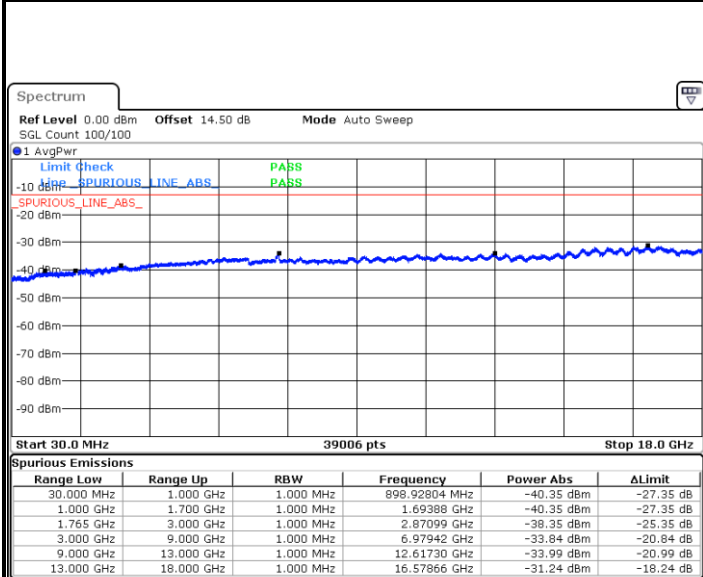

Date: 12.JUL.2018 12:00:28

Date: 12.JUL.2018 12:01:24

LTE Band 4 / 5MHz

Lowest Channel / QPSK

Date: 12.JUL.2018 12:03:00

Lowest Channel / 16QAM

Date: 12.JUL.2018 12:03:57

Middle Channel / QPSK

Date: 12.JUL.2018 12:05:33

Middle Channel / 16QAM

Date: 12.JUL.2018 12:06:29

LTE Band 4 / 5MHz

Highest Channel / QPSK

Date: 12.JUL.2018 12:08:06

Highest Channel / 16QAM

Date: 12.JUL.2018 12:09:02

LTE Band 4 / 10MHz

Lowest Channel / QPSK

Date: 12.JUL.2018 12:10:38

Lowest Channel / 16QAM

Date: 12.JUL.2018 12:11:34

LTE Band 4 / 10MHz

Middle Channel / QPSK

Date: 12.JUL.2018 12:13:11