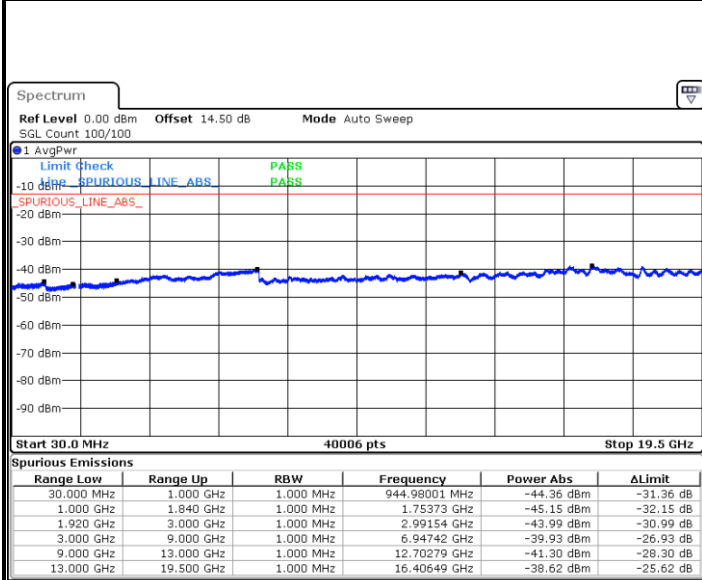

LTE Band 2 / 5MHz

Lowest Channel / QPSK

Date: 13 JUL 2018 10:50:11

Lowest Channel / 16QAM

Date: 13 JUL 2018 10:51:04

Middle Channel / QPSK

Date: 13 JUL 2018 10:52:37

Middle Channel / 16QAM

Date: 13 JUL 2018 10:53:30

LTE Band 2 / 5MHz

Highest Channel / QPSK

Date: 13 JUL 2018 10:59:34

Highest Channel / 16QAM

Date: 13 JUL 2018 11:00:27

LTE Band 2 / 10MHz

Lowest Channel / QPSK