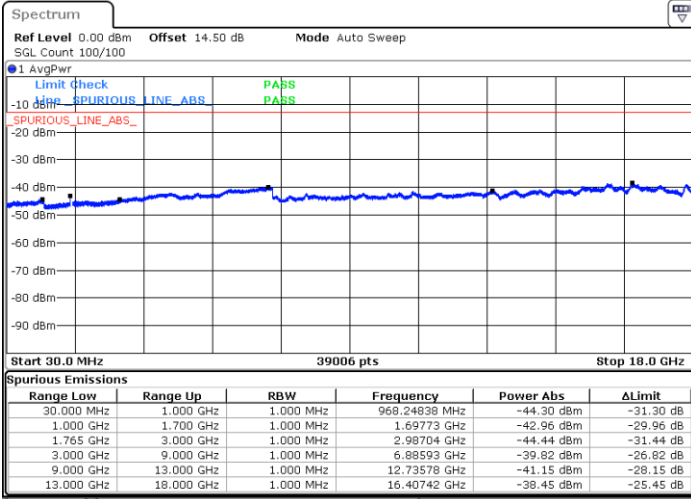

**LTE Band 4 / 5MHz**

**Lowest Channel / 64QAM**

Date: 18 JUL 2018 16:09:31

**Middle Channel / 64QAM**

Date: 18 JUL 2018 16:10:44

**Highest Channel / 64QAM**

Date: 18 JUL 2018 16:14:13

LTE Band 4 / 10MHz

Lowest Channel / 64QAM

Date: 18 JUL 2018 16:17:41

Middle Channel / 64QAM

Date: 18 JUL 2018 16:18:54

Highest Channel / 64QAM

Date: 18 JUL 2018 16:26:07

LTE Band 4 / 15MHz

Lowest Channel / 64QAM

Middle Channel / 64QAM

Date: 18 JUL 2018 16:29:36

Date: 18 JUL 2018 16:30:48

Highest Channel / 64QAM

Date: 18 JUL 2018 16:34:17

LTE Band 4 / 20MHz

Lowest Channel / 64QAM

Middle Channel / 64QAM