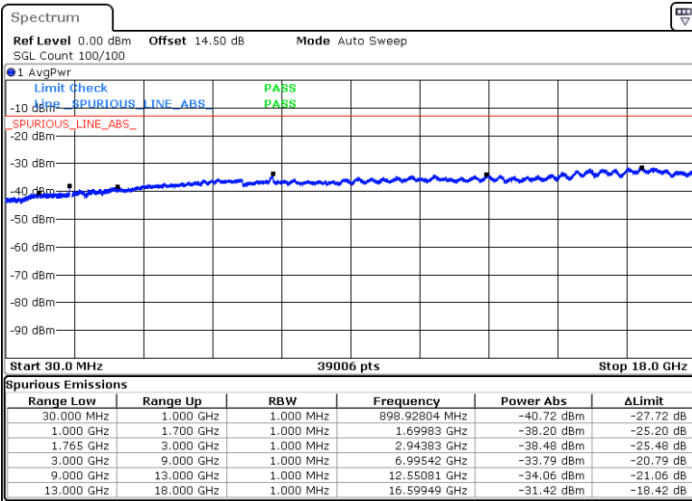

Middle Channel / 16QAM

Date: 12.JUL.2018 12:14:07

Highest Channel / QPSK

Date: 12.JUL.2018 12:15:43

Highest Channel / 16QAM

Date: 12.JUL.2018 12:16:39

LTE Band 4 / 15MHz

Lowest Channel / QPSK

Lowest Channel / 16QAM

Date: 12.JUL.2018 12:18:15

Date: 12.JUL.2018 12:19:12

Middle Channel / QPSK

Middle Channel / 16QAM

Date: 12.JUL.2018 12:20:48

Date: 12.JUL.2018 12:21:45

LTE Band 4 / 15MHz

Highest Channel / QPSK

Date: 12.JUL.2018 12:23:21

Highest Channel / 16QAM

Date: 12.JUL.2018 12:24:18

LTE Band 4 / 20MHz

Lowest Channel / QPSK

Date: 12.JUL.2018 12:38:09

Lowest Channel / 16QAM