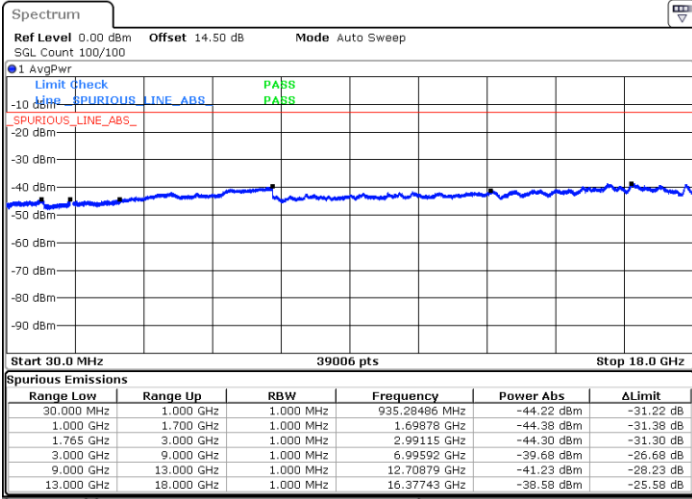

Lowest Channel / 64QAM

Date: 18 JUL 2018 16:17:41

Middle Channel / 64QAM

Date: 18 JUL 2018 16:18:54

Highest Channel / 64QAM

Date: 18 JUL 2018 16:26:07

LTE Band 4 / 15MHz

Lowest Channel / 64QAM

Middle Channel / 64QAM

Date: 18 JUL 2018 16:29:36

Date: 18 JUL 2018 16:30:48

Highest Channel / 64QAM

Date: 18 JUL 2018 16:34:17

LTE Band 4 / 20MHz

Lowest Channel / 64QAM

Middle Channel / 64QAM

Date: 18 JUL 2018 16:37:46

Date: 18 JUL 2018 16:38:58

Highest Channel / 64QAM

Date: 18 JUL 2018 16:42:27