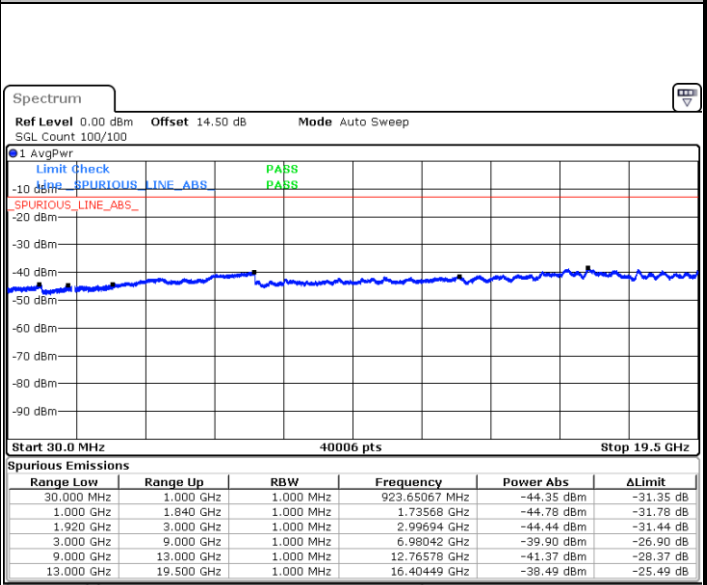

Highest Channel / 16QAM

Date: 13 JUL 2018 11:51:02

LTE Band 2 / 20MHz

Lowest Channel / QPSK

Date: 13 JUL 2018 13:50:41

Lowest Channel / 16QAM

Date: 13 JUL 2018 13:51:34

LTE Band 2 / 20MHz

Middle Channel / QPSK

Date: 13 JUL 2018 13:53:07

Middle Channel / 16QAM

Date: 13 JUL 2018 13:54:00

Highest Channel / QPSK

Date: 13 JUL 2018 14:00:04

Highest Channel / 16QAM

Date: 13 JUL 2018 14:00:57

**LTE Band 2 / 1.4MHz**

**Lowest Channel / 64QAM**

**Middle Channel / 64QAM**

**Highest Channel / 64QAM**

**Highest Channel / 64QAM**

LTE Band 2 / 3MHz

Lowest Channel / 64QAM

Middle Channel / 64QAM

Date: 18 JUL 2018 14:25:13

Date: 18 JUL 2018 14:26:26

Highest Channel / 64QAM

Date: 18 JUL 2018 14:29:54

**LTE Band 2 / 5MHz**

**Lowest Channel / 64QAM**

**Middle Channel / 64QAM**

**Highest Channel / 64QAM**