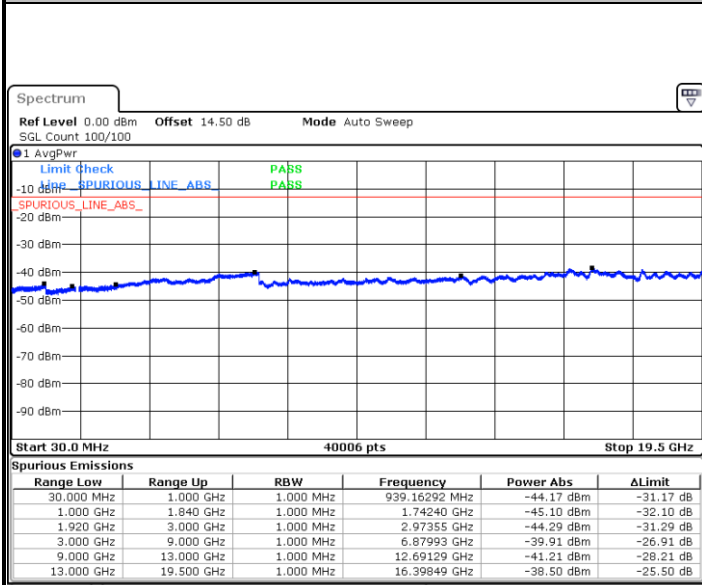

Highest Channel / 16QAM

Date: 13 JUL 2018 11:51:02

LTE Band 2 / 20MHz

Lowest Channel / QPSK

Date: 13 JUL 2018 13:50:41

Lowest Channel / 16QAM

Date: 13 JUL 2018 13:51:34

LTE Band 2 / 20MHz

Middle Channel / QPSK

Date: 13 JUL 2018 13:53:07

Middle Channel / 16QAM

Date: 13 JUL 2018 13:54:00

Highest Channel / QPSK

Date: 13 JUL 2018 14:00:04

Highest Channel / 16QAM

Date: 13 JUL 2018 14:00:57

**LTE Band 2 / 1.4MHz**

**Lowest Channel / 64QAM**

**Middle Channel / 64QAM**

**Highest Channel / 64QAM**

**Highest Channel / 64QAM**

LTE Band 2 / 3MHz

Lowest Channel / 64QAM

Middle Channel / 64QAM

Date: 18 JUL 2018 14:25:13

Date: 18 JUL 2018 14:26:26

Highest Channel / 64QAM

Date: 18 JUL 2018 14:29:54

**LTE Band 2 / 5MHz**

**Lowest Channel / 64QAM**

**Middle Channel / 64QAM**

**Highest Channel / 64QAM**