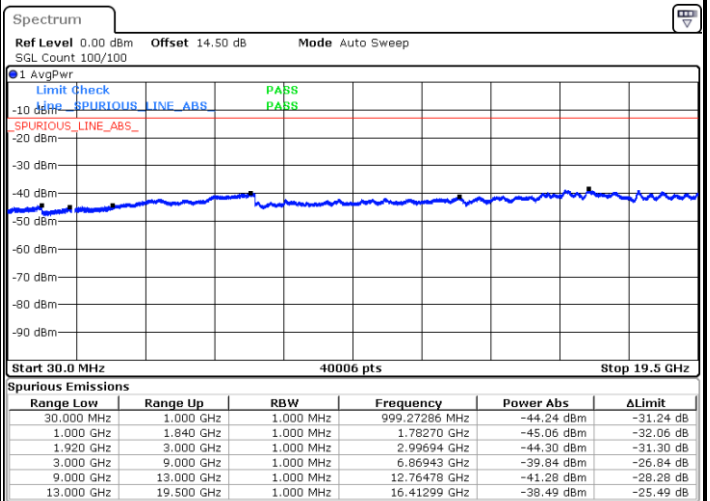

Highest Channel / QPSK

Date: 13 JUL 2018 11:33:48

Highest Channel / 16QAM

Date: 13 JUL 2018 11:34:41

LTE Band 2 / 15MHz

Lowest Channel / QPSK

Lowest Channel / 16QAM

Date: 13 JUL 2018 11:40:45

Date: 13 JUL 2018 11:41:39

Middle Channel / QPSK

Middle Channel / 16QAM

Date: 13 JUL 2018 11:43:11

Date: 13 JUL 2018 11:44:05

LTE Band 2 / 15MHz

Highest Channel / QPSK

Date: 13 JUL 2018 11:50:09