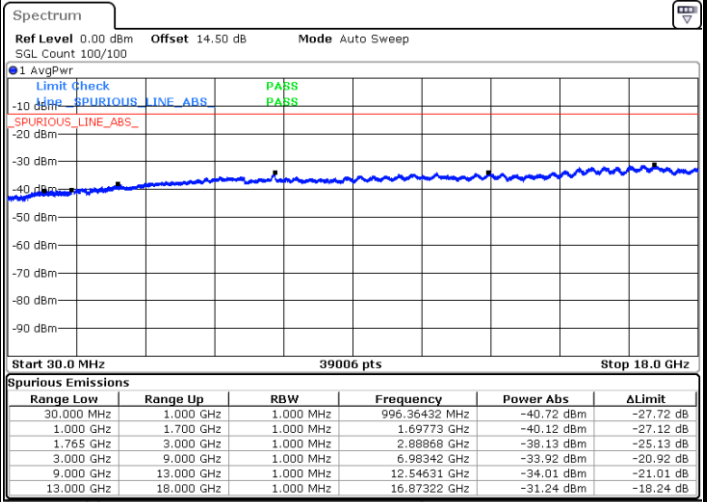

LTE Band 4 / 10MHz

Lowest Channel / QPSK

Date: 12.JUL.2018 12:10:38

Lowest Channel / 16QAM

Date: 12.JUL.2018 12:11:34

LTE Band 4 / 10MHz

Middle Channel / QPSK

Date: 12.JUL.2018 12:13:11

Middle Channel / 16QAM

Date: 12.JUL.2018 12:14:07

Highest Channel / QPSK

Date: 12.JUL.2018 12:15:43

Highest Channel / 16QAM

Date: 12.JUL.2018 12:16:39

LTE Band 4 / 15MHz

Lowest Channel / QPSK

Lowest Channel / 16QAM

Date: 12.JUL.2018 12:18:15

Date: 12.JUL.2018 12:19:12

Middle Channel / QPSK

Middle Channel / 16QAM

Date: 12.JUL.2018 12:20:48

Date: 12.JUL.2018 12:21:45

LTE Band 4 / 15MHz

Highest Channel / QPSK

Date: 12.JUL.2018 12:23:21

Highest Channel / 16QAM

Date: 12.JUL.2018 12:24:18

LTE Band 4 / 20MHz

Lowest Channel / QPSK

Date: 12.JUL.2018 12:38:09

Lowest Channel / 16QAM