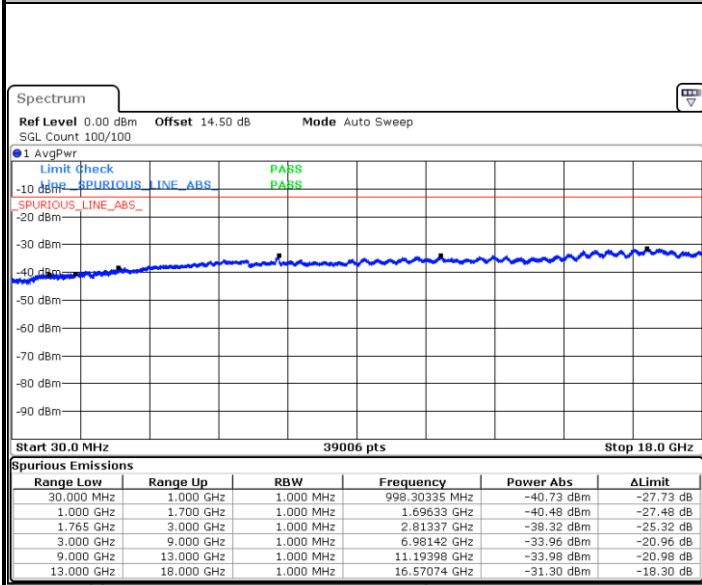

Date: 12.JUL.2018 12:05:33

Middle Channel / 16QAM

Date: 12.JUL.2018 12:06:29

LTE Band 4 / 5MHz

Highest Channel / QPSK

Date: 12.JUL.2018 12:08:06

Highest Channel / 16QAM

Date: 12.JUL.2018 12:09:02

LTE Band 4 / 10MHz

Lowest Channel / QPSK

Date: 12.JUL.2018 12:10:38

Lowest Channel / 16QAM

Date: 12.JUL.2018 12:11:34

LTE Band 4 / 10MHz

Middle Channel / QPSK

Date: 12.JUL.2018 12:13:11

Middle Channel / 16QAM

Date: 12.JUL.2018 12:14:07

Highest Channel / QPSK

Date: 12.JUL.2018 12:15:43

Highest Channel / 16QAM

Date: 12.JUL.2018 12:16:39

LTE Band 4 / 15MHz

Lowest Channel / QPSK