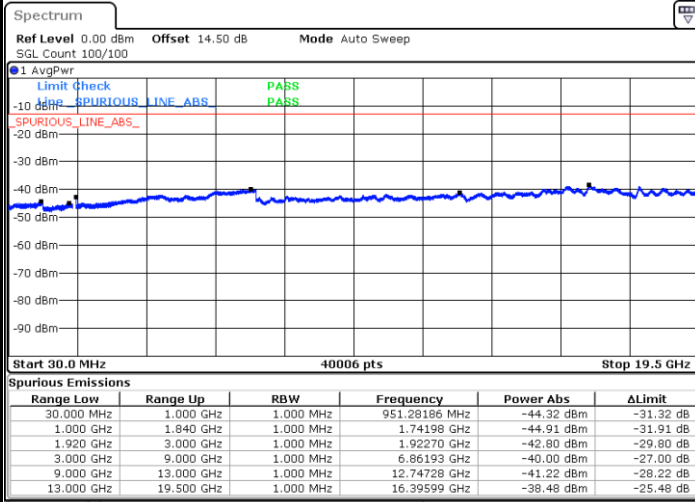

Highest Channel / QPSK

Date: 13 JUL 2018 11:33:48

Highest Channel / 16QAM

Date: 13 JUL 2018 11:34:41

LTE Band 2 / 15MHz

Lowest Channel / QPSK

Lowest Channel / 16QAM

Date: 13 JUL 2018 11:40:45

Date: 13 JUL 2018 11:41:39

Middle Channel / QPSK

Middle Channel / 16QAM

Date: 13 JUL 2018 11:43:11

Date: 13 JUL 2018 11:44:05

LTE Band 2 / 15MHz

Highest Channel / QPSK

Date: 13 JUL 2018 11:50:09

Highest Channel / 16QAM

Date: 13 JUL 2018 11:51:02

LTE Band 2 / 20MHz

Lowest Channel / QPSK

Date: 13 JUL 2018 13:50:41

Lowest Channel / 16QAM

Date: 13 JUL 2018 13:51:34

LTE Band 2 / 20MHz