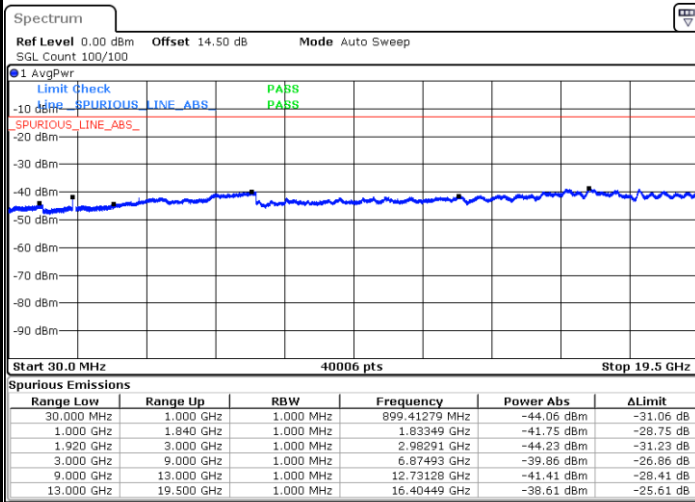

Highest Channel / QPSK

Date: 13 JUL 2018 11:33:48

Highest Channel / 16QAM

Date: 13 JUL 2018 11:34:41

LTE Band 2 / 15MHz

Lowest Channel / QPSK

Lowest Channel / 16QAM

Date: 13 JUL 2018 11:40:45

Date: 13 JUL 2018 11:41:39

Middle Channel / QPSK

Middle Channel / 16QAM

Date: 13 JUL 2018 11:43:11

Date: 13 JUL 2018 11:44:05

LTE Band 2 / 15MHz

Highest Channel / QPSK

Date: 13 JUL 2018 11:50:09

Highest Channel / 16QAM

Date: 13 JUL 2018 11:51:02

LTE Band 2 / 20MHz

Lowest Channel / QPSK

Date: 13 JUL 2018 13:50:41

Lowest Channel / 16QAM

Date: 13 JUL 2018 13:51:34

LTE Band 2 / 20MHz