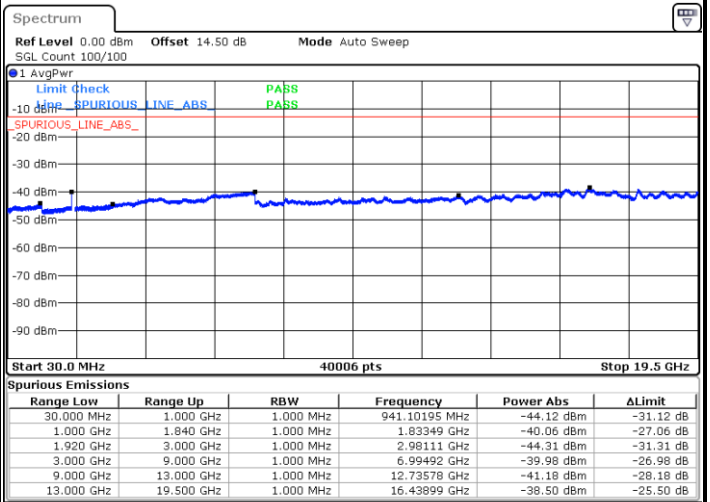

Highest Channel / 16QAM

Date: 13 JUL 2018 11:51:02

LTE Band 2 / 20MHz

Lowest Channel / QPSK

Date: 13 JUL 2018 13:50:41

Lowest Channel / 16QAM

Date: 13 JUL 2018 13:51:34

LTE Band 2 / 20MHz