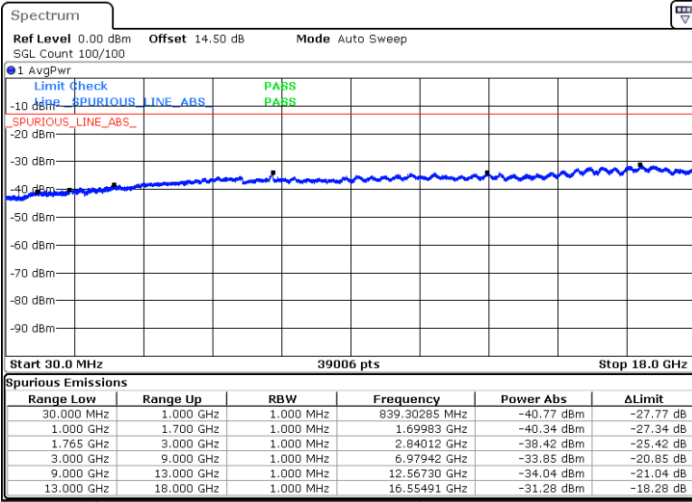

LTE Band 4 / 10MHz

Lowest Channel / QPSK

Date: 12.JUL.2018 12:10:38

Lowest Channel / 16QAM

Date: 12.JUL.2018 12:11:34

LTE Band 4 / 10MHz

Middle Channel / QPSK

Date: 12.JUL.2018 12:13:11

Middle Channel / 16QAM

Date: 12.JUL.2018 12:14:07

Highest Channel / QPSK

Date: 12.JUL.2018 12:15:43

Highest Channel / 16QAM

Date: 12.JUL.2018 12:16:39

LTE Band 4 / 15MHz

Lowest Channel / QPSK

Lowest Channel / 16QAM

Date: 12.JUL.2018 12:18:15

Date: 12.JUL.2018 12:19:12

Middle Channel / QPSK

Middle Channel / 16QAM

Date: 12.JUL.2018 12:20:48

Date: 12.JUL.2018 12:21:45

LTE Band 4 / 15MHz

Highest Channel / QPSK

Date: 12.JUL.2018 12:23:21

Highest Channel / 16QAM

Date: 12.JUL.2018 12:24:18

LTE Band 4 / 20MHz

Lowest Channel / QPSK

Date: 12.JUL.2018 12:38:09

Lowest Channel / 16QAM