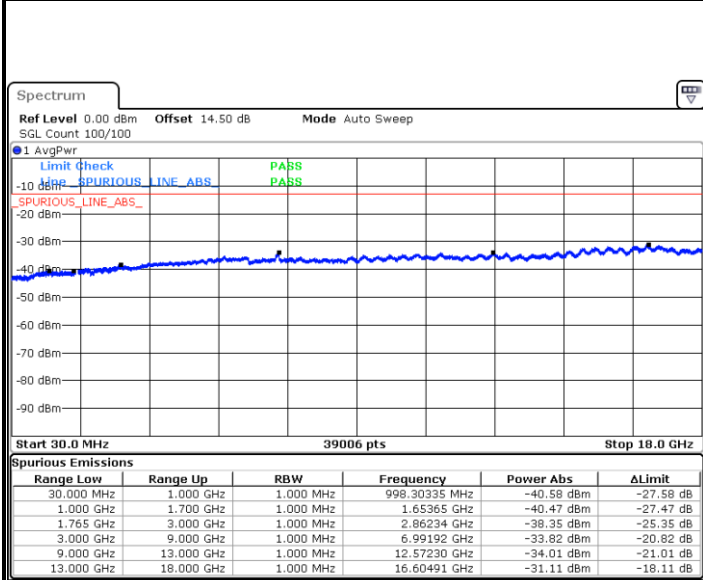

Date: 12.JUL.2018 12:00:28

Date: 12.JUL.2018 12:01:24

LTE Band 4 / 5MHz

Lowest Channel / QPSK

Date: 12.JUL.2018 12:03:00

Lowest Channel / 16QAM

Date: 12.JUL.2018 12:03:57

Middle Channel / QPSK

Date: 12.JUL.2018 12:05:33

Middle Channel / 16QAM

Date: 12.JUL.2018 12:06:29

LTE Band 4 / 5MHz

Highest Channel / QPSK

Date: 12.JUL.2018 12:08:06

Highest Channel / 16QAM

Date: 12.JUL.2018 12:09:02

LTE Band 4 / 10MHz

Lowest Channel / QPSK

Date: 12.JUL.2018 12:10:38

Lowest Channel / 16QAM

Date: 12.JUL.2018 12:11:34

LTE Band 4 / 10MHz

Middle Channel / QPSK

Date: 12.JUL.2018 12:13:11