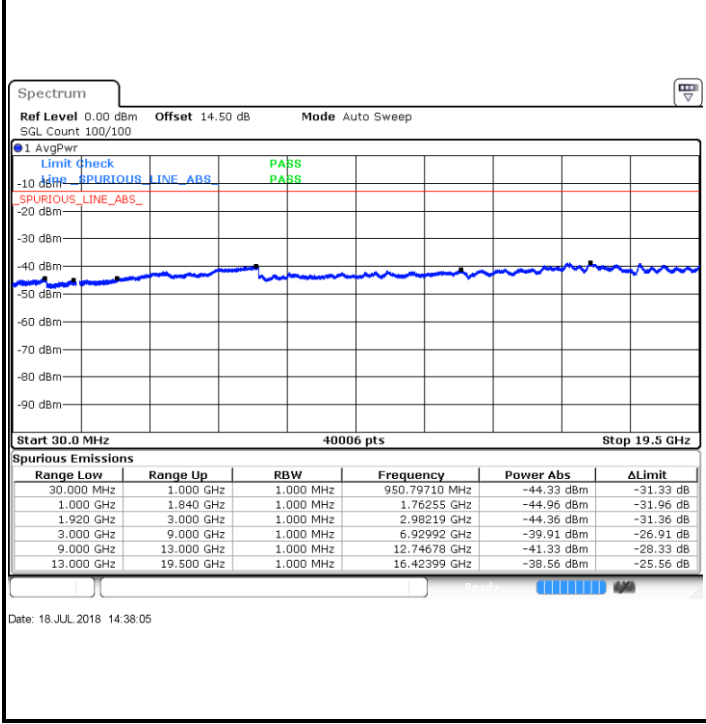

**LTE Band 2 / 1.4MHz**

**Lowest Channel / 64QAM**

**Middle Channel / 64QAM**

**Highest Channel / 64QAM**

**Highest Channel / 64QAM**

LTE Band 2 / 3MHz

Lowest Channel / 64QAM

Middle Channel / 64QAM

Date: 18 JUL 2018 14:25:13

Date: 18 JUL 2018 14:26:26

Highest Channel / 64QAM

Date: 18 JUL 2018 14:29:54

**LTE Band 2 / 5MHz**

**Lowest Channel / 64QAM**

**Middle Channel / 64QAM**

**Highest Channel / 64QAM**

**Highest Channel / 64QAM**

LTE Band 2 / 10MHz

Lowest Channel / 64QAM

Middle Channel / 64QAM

Date: 18 JUL 2018 14:41:33

Date: 18 JUL 2018 14:42:46

Highest Channel / 64QAM

Date: 18 JUL 2018 14:46:15

LTE Band 2 / 15MHz

Lowest Channel / 64QAM

Middle Channel / 64QAM

Date: 18 JUL 2018 14:41:33

Date: 18 JUL 2018 14:42:46

Highest Channel / 64QAM

Date: 18 JUL 2018 14:46:15

LTE Band 2 / 20MHz