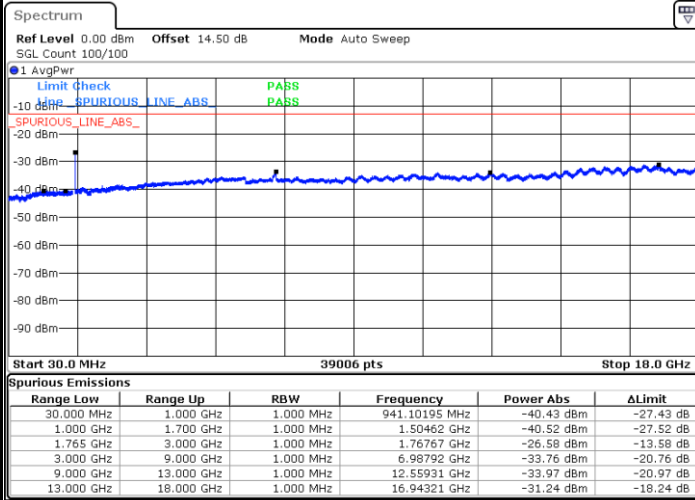

Middle Channel / 16QAM

Date: 12.JUL.2018 12:14:07

Highest Channel / QPSK

Date: 12.JUL.2018 12:15:43

Highest Channel / 16QAM

Date: 12.JUL.2018 12:16:39

LTE Band 4 / 15MHz

Lowest Channel / QPSK

Lowest Channel / 16QAM

Date: 12.JUL.2018 12:18:15

Date: 12.JUL.2018 12:19:12

Middle Channel / QPSK

Middle Channel / 16QAM

Date: 12.JUL.2018 12:20:48

Date: 12.JUL.2018 12:21:45

LTE Band 4 / 15MHz

Highest Channel / QPSK

Date: 12.JUL.2018 12:23:21

Highest Channel / 16QAM

Date: 12.JUL.2018 12:24:18

LTE Band 4 / 20MHz

Lowest Channel / QPSK

Date: 12.JUL.2018 12:38:09

Lowest Channel / 16QAM