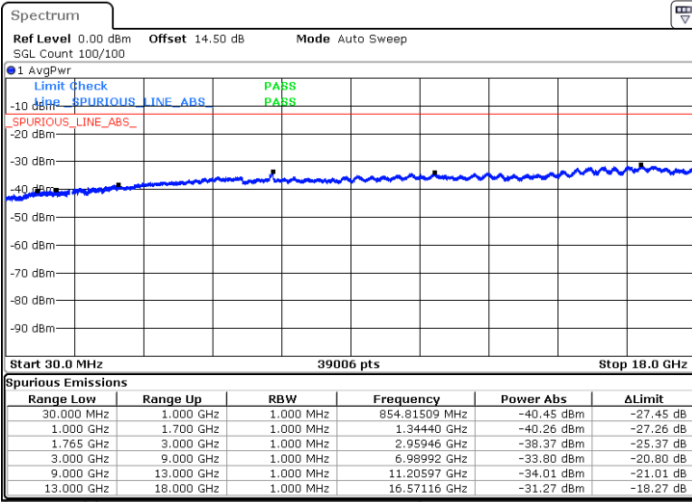

LTE Band 2 / 15MHz

Lowest Channel / 64QAM

Middle Channel / 64QAM

Date: 18 JUL 2018 14:41:33

Date: 18 JUL 2018 14:42:46

Highest Channel / 64QAM

Date: 18 JUL 2018 14:46:15

LTE Band 2 / 20MHz

Lowest Channel / 64QAM

Middle Channel / 64QAM

Date: 18 JUL 2018 15:29:55

Date: 18 JUL 2018 15:31:08

Highest Channel / 64QAM

Date: 18 JUL 2018 15:34:36

LTE Band 4 / 1.4MHz

Lowest Channel / QPSK

Lowest Channel / 16QAM

Date: 12.JUL.2018 11:47:45

Date: 12.JUL.2018 11:48:41

Middle Channel / QPSK

Middle Channel / 16QAM

Date: 12.JUL.2018 11:50:17

Date: 12.JUL.2018 11:51:13

LTE Band 4 / 1.4MHz