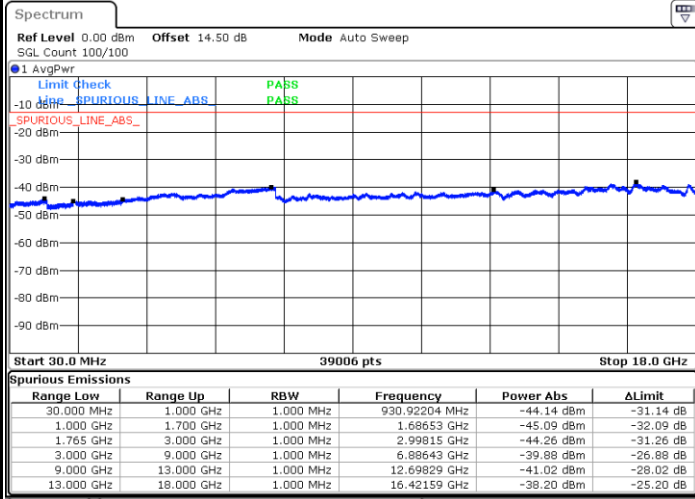

Highest Channel / 16QAM

Date: 12.JUL.2018 12:44:11

LTE Band 4 / 1.4MHz

Lowest Channel / 64QAM

Middle Channel / 64QAM

Date: 18 JUL 2018 15:53:11

Date: 18 JUL 2018 15:54:24

Highest Channel / 64QAM

Date: 18 JUL 2018 15:57:52

LTE Band 4 / 3MHz

Lowest Channel / 64QAM

Middle Channel / 64QAM

Date: 18 JUL 2018 16:01:21

Date: 18 JUL 2018 16:02:34

Highest Channel / 64QAM

Date: 18 JUL 2018 16:06:03

**LTE Band 4 / 5MHz**

**Lowest Channel / 64QAM**

Date: 18 JUL 2018 16:09:31

**Middle Channel / 64QAM**

Date: 18 JUL 2018 16:10:44

**Highest Channel / 64QAM**

Date: 18 JUL 2018 16:14:13

LTE Band 4 / 10MHz

Lowest Channel / 64QAM

Date: 18 JUL 2018 16:17:41

Middle Channel / 64QAM

Date: 18 JUL 2018 16:18:54

Highest Channel / 64QAM

Date: 18 JUL 2018 16:26:07

LTE Band 4 / 15MHz

Lowest Channel / 64QAM