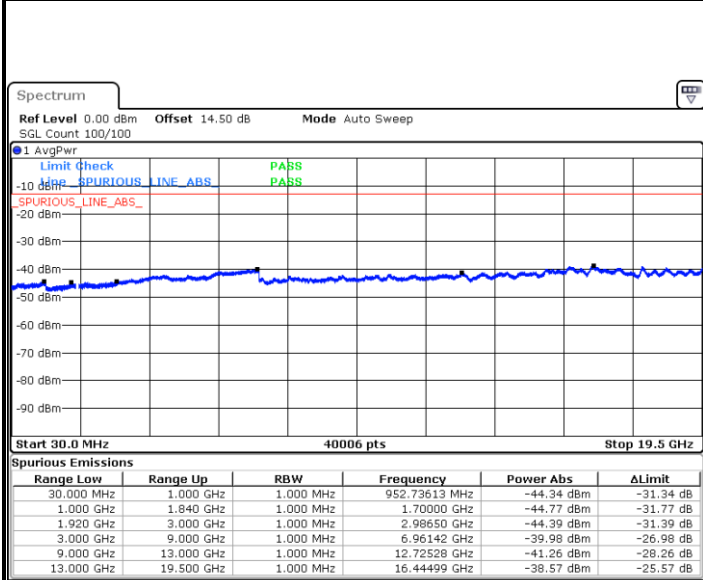

LTE Band 2 / 5MHz

Lowest Channel / QPSK

Date: 13 JUL 2018 10:50:11

Lowest Channel / 16QAM

Date: 13 JUL 2018 10:51:04

Middle Channel / QPSK

Date: 13 JUL 2018 10:52:37

Middle Channel / 16QAM

Date: 13 JUL 2018 10:53:30

LTE Band 2 / 5MHz

Highest Channel / QPSK

Date: 13 JUL 2018 10:59:34

Highest Channel / 16QAM

Date: 13 JUL 2018 11:00:27

LTE Band 2 / 10MHz

Lowest Channel / QPSK