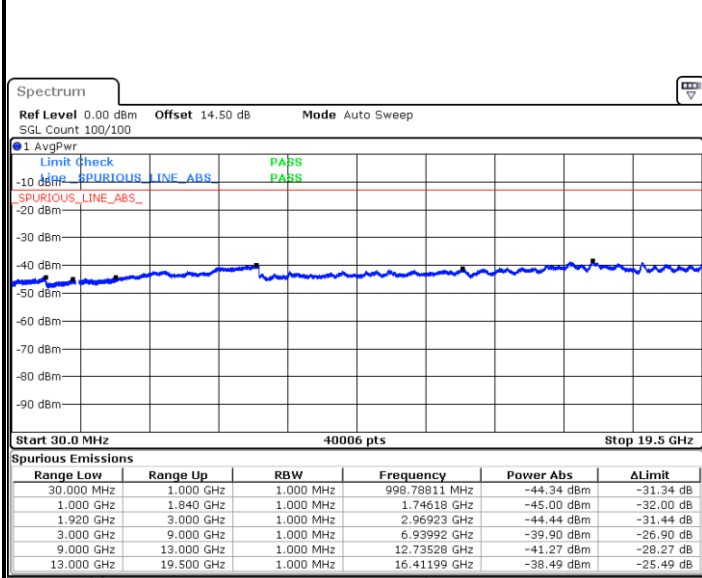

LTE Band 2 / 5MHz

Lowest Channel / QPSK

Date: 13 JUL 2018 10:50:11

Lowest Channel / 16QAM

Date: 13 JUL 2018 10:51:04

Middle Channel / QPSK

Date: 13 JUL 2018 10:52:37

Middle Channel / 16QAM

Date: 13 JUL 2018 10:53:30

LTE Band 2 / 5MHz

Highest Channel / QPSK

Date: 13 JUL 2018 10:59:34

Highest Channel / 16QAM

Date: 13 JUL 2018 11:00:27

LTE Band 2 / 10MHz

Lowest Channel / QPSK

Date: 13 JUL 2018 11:24:25

Lowest Channel / 16QAM

Date: 13 JUL 2018 11:25:18

LTE Band 2 / 10MHz

Middle Channel / QPSK

Date: 13 JUL 2018 11:26:51

Middle Channel / 16QAM

Date: 13 JUL 2018 11:27:44