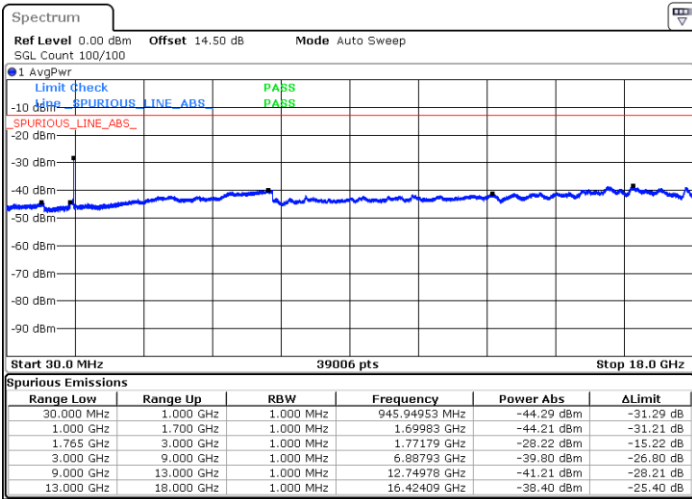

**LTE Band 4 / 5MHz**

**Lowest Channel / 64QAM**

Date: 18 JUL 2018 16:09:31

**Middle Channel / 64QAM**

Date: 18 JUL 2018 16:10:44

**Highest Channel / 64QAM**

Date: 18 JUL 2018 16:14:13

LTE Band 4 / 10MHz

Lowest Channel / 64QAM

Date: 18 JUL 2018 16:17:41

Middle Channel / 64QAM

Date: 18 JUL 2018 16:18:54

Highest Channel / 64QAM

Date: 18 JUL 2018 16:26:07

LTE Band 4 / 15MHz

Lowest Channel / 64QAM

Middle Channel / 64QAM

Date: 18 JUL 2018 16:29:36

Date: 18 JUL 2018 16:30:48

Highest Channel / 64QAM

Date: 18 JUL 2018 16:34:17

LTE Band 4 / 20MHz

Lowest Channel / 64QAM

Middle Channel / 64QAM

Date: 18 JUL 2018 16:37:46

Date: 18 JUL 2018 16:38:58

Highest Channel / 64QAM

Date: 18 JUL 2018 16:42:27