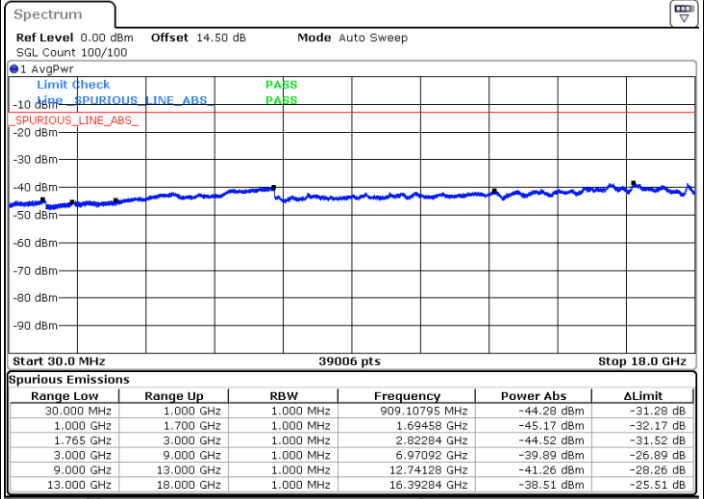

Highest Channel / 16QAM

Date: 12.JUL.2018 12:44:11

LTE Band 4 / 1.4MHz

Lowest Channel / 64QAM

Middle Channel / 64QAM

Date: 18 JUL 2018 15:53:11

Date: 18 JUL 2018 15:54:24

Highest Channel / 64QAM

Date: 18 JUL 2018 15:57:52

LTE Band 4 / 3MHz

Lowest Channel / 64QAM

Middle Channel / 64QAM

Date: 18 JUL 2018 16:01:21

Date: 18 JUL 2018 16:02:34

Highest Channel / 64QAM

Date: 18 JUL 2018 16:06:03

**LTE Band 4 / 5MHz**

**Lowest Channel / 64QAM**

Date: 18 JUL 2018 16:09:31

**Middle Channel / 64QAM**

Date: 18 JUL 2018 16:10:44

**Highest Channel / 64QAM**

Date: 18 JUL 2018 16:14:13

LTE Band 4 / 10MHz

Lowest Channel / 64QAM

Date: 18 JUL 2018 16:17:41

Middle Channel / 64QAM

Date: 18 JUL 2018 16:18:54

Highest Channel / 64QAM

Date: 18 JUL 2018 16:26:07

LTE Band 4 / 15MHz

Lowest Channel / 64QAM