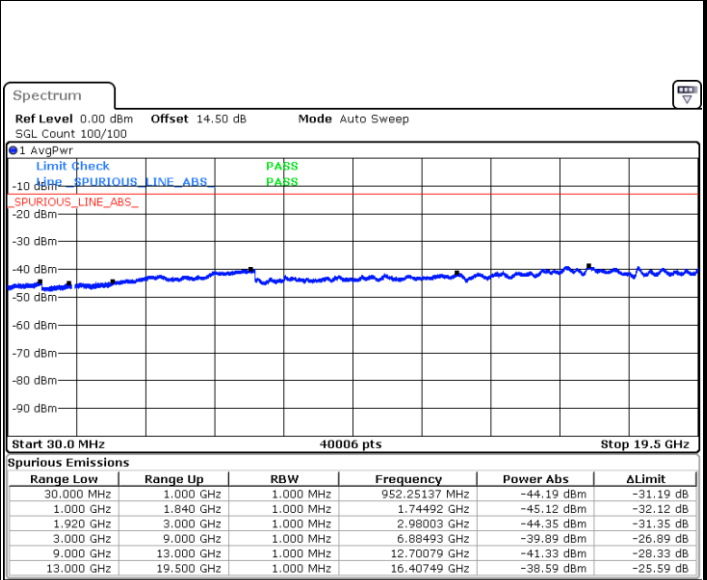

Date: 13 JUL 2018 10:53:30

LTE Band 2 / 5MHz

Highest Channel / QPSK

Date: 13 JUL 2018 10:59:34

Highest Channel / 16QAM

Date: 13 JUL 2018 11:00:27

LTE Band 2 / 10MHz

Lowest Channel / QPSK

Date: 13 JUL 2018 11:24:25

Lowest Channel / 16QAM

Date: 13 JUL 2018 11:25:18

LTE Band 2 / 10MHz

Middle Channel / QPSK

Date: 13 JUL 2018 11:26:51

Middle Channel / 16QAM

Date: 13 JUL 2018 11:27:44

Highest Channel / QPSK

Date: 13 JUL 2018 11:33:48

Highest Channel / 16QAM

Date: 13 JUL 2018 11:34:41

LTE Band 2 / 15MHz

Lowest Channel / QPSK

Lowest Channel / 16QAM

Date: 13 JUL 2018 11:40:45