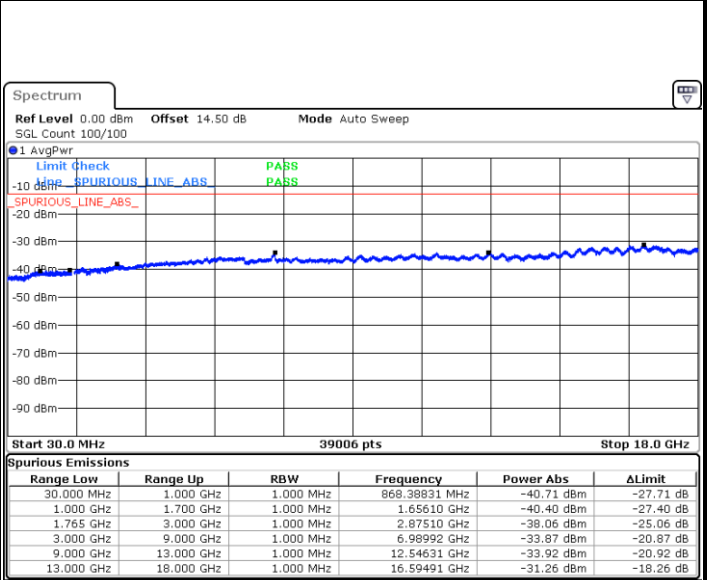

Date: 12.JUL.2018 12:00:28

Date: 12.JUL.2018 12:01:24

LTE Band 4 / 5MHz

Lowest Channel / QPSK

Date: 12.JUL.2018 12:03:00

Lowest Channel / 16QAM

Date: 12.JUL.2018 12:03:57

Middle Channel / QPSK

Date: 12.JUL.2018 12:05:33

Middle Channel / 16QAM

Date: 12.JUL.2018 12:06:29

LTE Band 4 / 5MHz

Highest Channel / QPSK

Date: 12.JUL.2018 12:08:06

Highest Channel / 16QAM

Date: 12.JUL.2018 12:09:02

LTE Band 4 / 10MHz

Lowest Channel / QPSK

Date: 12.JUL.2018 12:10:38

Lowest Channel / 16QAM

Date: 12.JUL.2018 12:11:34

LTE Band 4 / 10MHz

Middle Channel / QPSK

Date: 12.JUL.2018 12:13:11