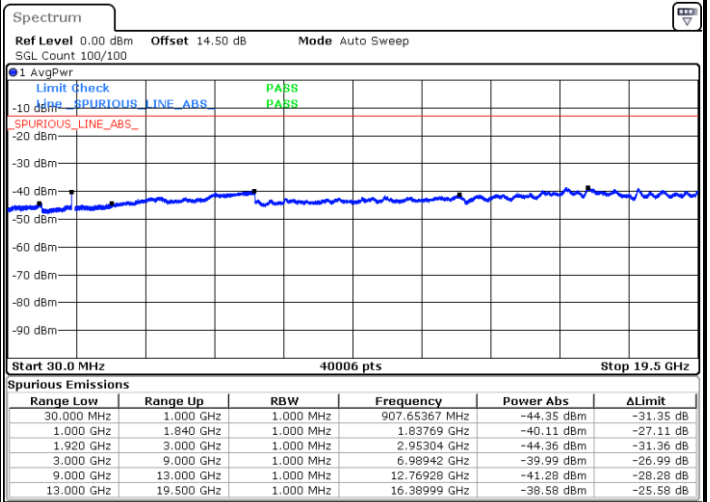

Highest Channel / QPSK

Date: 13 JUL 2018 11:33:48

Highest Channel / 16QAM

Date: 13 JUL 2018 11:34:41

LTE Band 2 / 15MHz

Lowest Channel / QPSK

Lowest Channel / 16QAM

Date: 13 JUL 2018 11:40:45

Date: 13 JUL 2018 11:41:39

Middle Channel / QPSK

Middle Channel / 16QAM

Date: 13 JUL 2018 11:43:11

Date: 13 JUL 2018 11:44:05

LTE Band 2 / 15MHz

Highest Channel / QPSK

Date: 13 JUL 2018 11:50:09