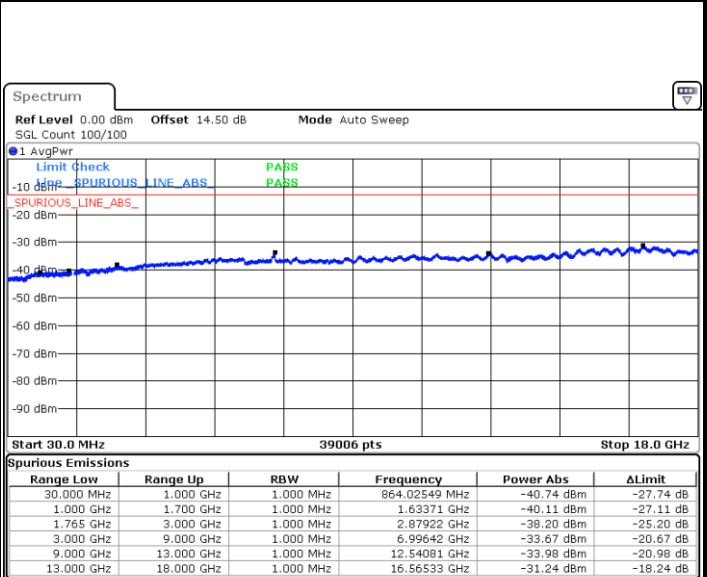

Date: 12.JUL.2018 12:00:28

Date: 12.JUL.2018 12:01:24

LTE Band 4 / 5MHz

Lowest Channel / QPSK

Date: 12.JUL.2018 12:03:00

Lowest Channel / 16QAM

Date: 12.JUL.2018 12:03:57

Middle Channel / QPSK

Date: 12.JUL.2018 12:05:33

Middle Channel / 16QAM

Date: 12.JUL.2018 12:06:29

LTE Band 4 / 5MHz

Highest Channel / QPSK

Date: 12.JUL.2018 12:08:06

Highest Channel / 16QAM

Date: 12.JUL.2018 12:09:02

LTE Band 4 / 10MHz

Lowest Channel / QPSK

Date: 12.JUL.2018 12:10:38

Lowest Channel / 16QAM

Date: 12.JUL.2018 12:11:34

LTE Band 4 / 10MHz

Middle Channel / QPSK

Date: 12.JUL.2018 12:13:11