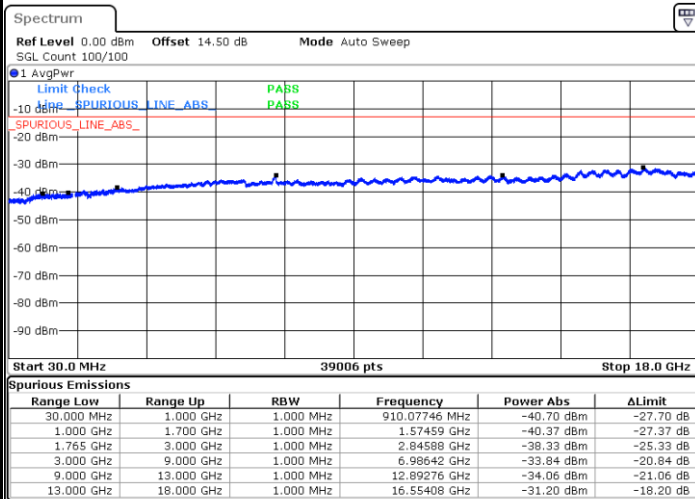

Lowest Channel / 16QAM

Date: 12.JUL.2018 12:18:15

Date: 12.JUL.2018 12:19:12

Middle Channel / QPSK

Middle Channel / 16QAM

Date: 12.JUL.2018 12:20:48

Date: 12.JUL.2018 12:21:45

LTE Band 4 / 15MHz

Highest Channel / QPSK

Date: 12.JUL.2018 12:23:21

Highest Channel / 16QAM

Date: 12.JUL.2018 12:24:18

LTE Band 4 / 20MHz

Lowest Channel / QPSK

Date: 12.JUL.2018 12:38:09

Lowest Channel / 16QAM

Date: 12.JUL.2018 12:39:05

LTE Band 4 / 20MHz

Middle Channel / QPSK

Date: 12.JUL.2018 12:40:42

Middle Channel / 16QAM

Date: 12.JUL.2018 12:41:38

Highest Channel / QPSK

Date: 12.JUL.2018 12:43:14

Highest Channel / 16QAM

Date: 12.JUL.2018 12:44:11

LTE Band 4 / 1.4MHz

Lowest Channel / 64QAM

Middle Channel / 64QAM

Date: 18 JUL 2018 15:53:11

Date: 18 JUL 2018 15:54:24

Highest Channel / 64QAM