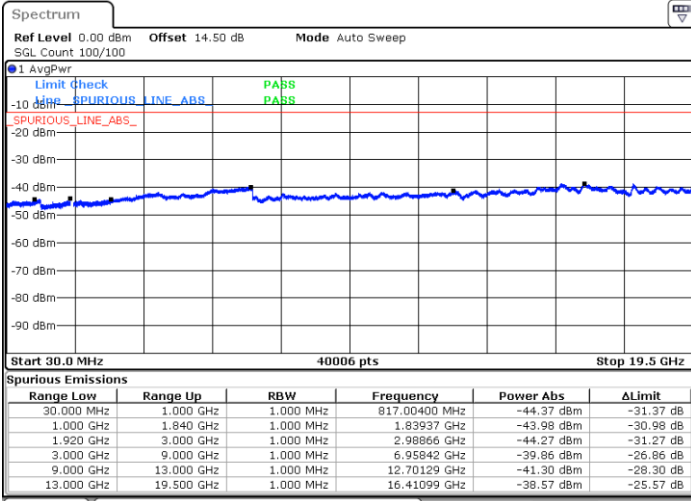

**Highest Channel / 64QAM**

LTE Band 2 / 10MHz

Lowest Channel / 64QAM

Middle Channel / 64QAM

Date: 18 JUL 2018 14:41:33

Date: 18 JUL 2018 14:42:46

Highest Channel / 64QAM

Date: 18 JUL 2018 14:46:15

LTE Band 2 / 15MHz

Lowest Channel / 64QAM

Middle Channel / 64QAM

Date: 18 JUL 2018 14:41:33

Date: 18 JUL 2018 14:42:46

Highest Channel / 64QAM

Date: 18 JUL 2018 14:46:15

LTE Band 2 / 20MHz

Lowest Channel / 64QAM

Middle Channel / 64QAM

Date: 18 JUL 2018 15:29:55

Date: 18 JUL 2018 15:31:08

Highest Channel / 64QAM

Date: 18 JUL 2018 15:34:36

LTE Band 4 / 1.4MHz

Lowest Channel / QPSK