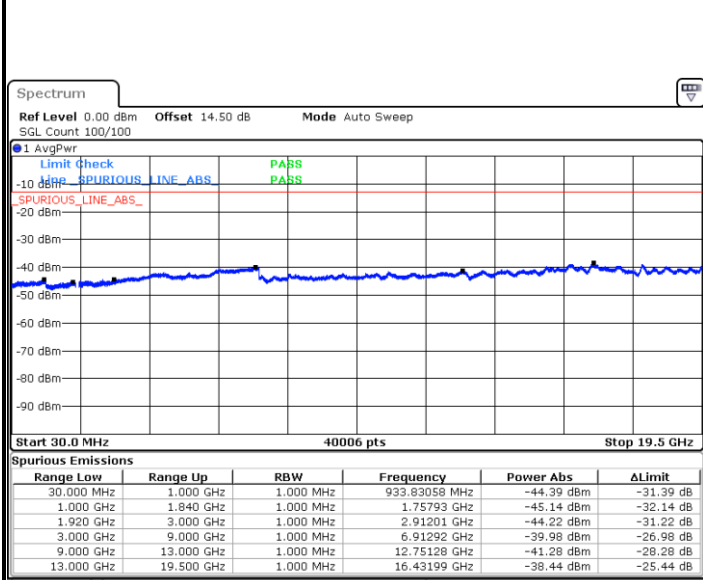

Date: 13 JUL 2018 10:53:30

LTE Band 2 / 5MHz

Highest Channel / QPSK

Date: 13 JUL 2018 10:59:34

Highest Channel / 16QAM

Date: 13 JUL 2018 11:00:27

LTE Band 2 / 10MHz

Lowest Channel / QPSK

Date: 13 JUL 2018 11:24:25

Lowest Channel / 16QAM

Date: 13 JUL 2018 11:25:18

LTE Band 2 / 10MHz

Middle Channel / QPSK

Date: 13 JUL 2018 11:26:51

Middle Channel / 16QAM

Date: 13 JUL 2018 11:27:44

Highest Channel / QPSK

Date: 13 JUL 2018 11:33:48

Highest Channel / 16QAM

Date: 13 JUL 2018 11:34:41

LTE Band 2 / 15MHz

Lowest Channel / QPSK

Lowest Channel / 16QAM

Date: 13 JUL 2018 11:40:45

Date: 13 JUL 2018 11:41:39

Middle Channel / QPSK

Middle Channel / 16QAM

Date: 13 JUL 2018 11:43:11

Date: 13 JUL 2018 11:44:05

LTE Band 2 / 15MHz

Highest Channel / QPSK

Date: 13 JUL 2018 11:50:09