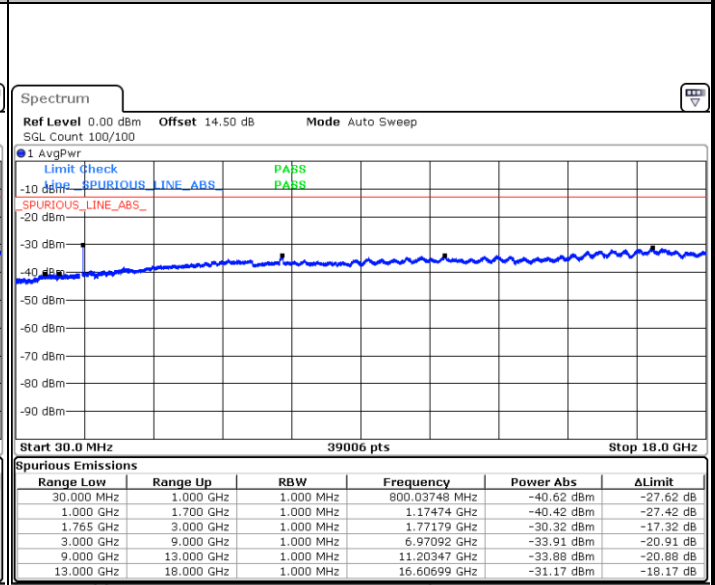

Highest Channel / QPSK

Date: 12.JUL.2018 12:23:21

Highest Channel / 16QAM

Date: 12.JUL.2018 12:24:18

LTE Band 4 / 20MHz

Lowest Channel / QPSK

Date: 12.JUL.2018 12:38:09

Lowest Channel / 16QAM

Date: 12.JUL.2018 12:39:05

LTE Band 4 / 20MHz

Middle Channel / QPSK

Date: 12.JUL.2018 12:40:42

Middle Channel / 16QAM

Date: 12.JUL.2018 12:41:38

Highest Channel / QPSK

Date: 12.JUL.2018 12:43:14

Highest Channel / 16QAM

Date: 12.JUL.2018 12:44:11

LTE Band 4 / 1.4MHz

Lowest Channel / 64QAM

Middle Channel / 64QAM

Date: 18 JUL 2018 15:53:11

Date: 18 JUL 2018 15:54:24

Highest Channel / 64QAM