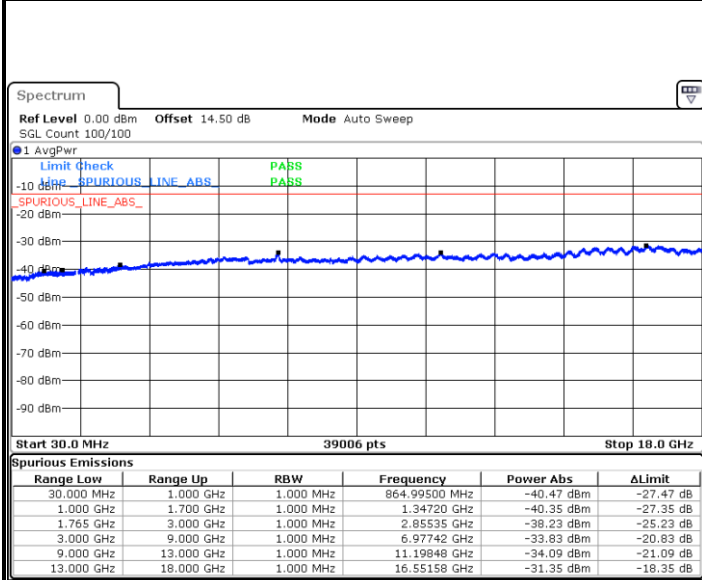

Lowest Channel / 16QAM

Date: 12.JUL.2018 12:18:15

Date: 12.JUL.2018 12:19:12

Middle Channel / QPSK

Middle Channel / 16QAM

Date: 12.JUL.2018 12:20:48

Date: 12.JUL.2018 12:21:45

LTE Band 4 / 15MHz

Highest Channel / QPSK

Date: 12.JUL.2018 12:23:21

Highest Channel / 16QAM

Date: 12.JUL.2018 12:24:18

LTE Band 4 / 20MHz

Lowest Channel / QPSK

Date: 12.JUL.2018 12:38:09

Lowest Channel / 16QAM

Date: 12.JUL.2018 12:39:05

LTE Band 4 / 20MHz

Middle Channel / QPSK

Date: 12.JUL.2018 12:40:42

Middle Channel / 16QAM

Date: 12.JUL.2018 12:41:38

Highest Channel / QPSK

Date: 12.JUL.2018 12:43:14

Highest Channel / 16QAM

Date: 12.JUL.2018 12:44:11

LTE Band 4 / 1.4MHz

Lowest Channel / 64QAM

Middle Channel / 64QAM

Date: 18 JUL 2018 15:53:11

Date: 18 JUL 2018 15:54:24

Highest Channel / 64QAM