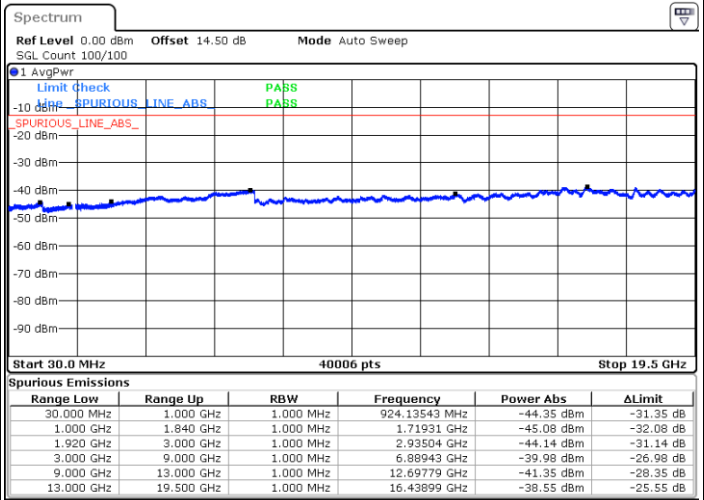

**LTE Band 2 / 1.4MHz**

**Lowest Channel / 64QAM**

**Middle Channel / 64QAM**

**Highest Channel / 64QAM**

**Highest Channel / 64QAM**

LTE Band 2 / 3MHz

Lowest Channel / 64QAM

Middle Channel / 64QAM

Date: 18 JUL 2018 14:25:13

Date: 18 JUL 2018 14:26:26

Highest Channel / 64QAM

Date: 18 JUL 2018 14:29:54

**LTE Band 2 / 5MHz**

**Lowest Channel / 64QAM**

**Middle Channel / 64QAM**

**Highest Channel / 64QAM**