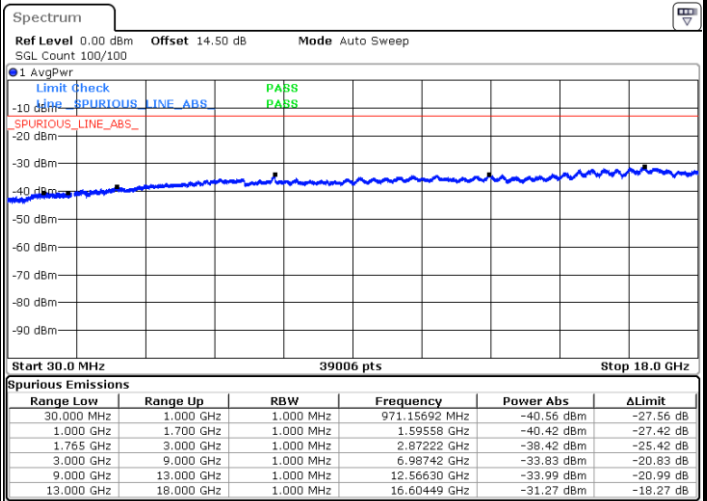

Lowest Channel / 64QAM

Middle Channel / 64QAM

Date: 18 JUL 2018 15:29:55

Date: 18 JUL 2018 15:31:08

Highest Channel / 64QAM

Date: 18 JUL 2018 15:34:36

LTE Band 4 / 1.4MHz

Lowest Channel / QPSK

Lowest Channel / 16QAM

Date: 12.JUL.2018 11:47:45

Date: 12.JUL.2018 11:48:41

Middle Channel / QPSK

Middle Channel / 16QAM

Date: 12.JUL.2018 11:50:17

Date: 12.JUL.2018 11:51:13

LTE Band 4 / 1.4MHz

Highest Channel / QPSK

Date: 12.JUL.2018 11:52:50

Highest Channel / 16QAM

Date: 12.JUL.2018 11:53:46

LTE Band 4 / 3MHz

Lowest Channel / QPSK

Date: 12.JUL.2018 11:55:22

Lowest Channel / 16QAM