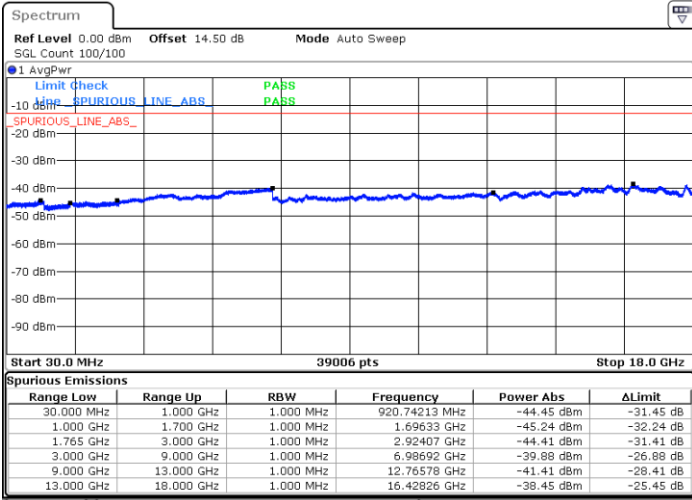

Date: 12.JUL.2018 12:39:05

LTE Band 4 / 20MHz

Middle Channel / QPSK

Date: 12.JUL.2018 12:40:42

Middle Channel / 16QAM

Date: 12.JUL.2018 12:41:38

Highest Channel / QPSK

Date: 12.JUL.2018 12:43:14

Highest Channel / 16QAM

Date: 12.JUL.2018 12:44:11

LTE Band 4 / 1.4MHz

Lowest Channel / 64QAM

Middle Channel / 64QAM

Date: 18 JUL 2018 15:53:11

Date: 18 JUL 2018 15:54:24

Highest Channel / 64QAM

Date: 18 JUL 2018 15:57:52

LTE Band 4 / 3MHz

Lowest Channel / 64QAM

Middle Channel / 64QAM

Date: 18 JUL 2018 16:01:21

Date: 18 JUL 2018 16:02:34

Highest Channel / 64QAM

Date: 18 JUL 2018 16:06:03

**LTE Band 4 / 5MHz**

**Lowest Channel / 64QAM**

Date: 18 JUL 2018 16:09:31

**Middle Channel / 64QAM**

Date: 18 JUL 2018 16:10:44

**Highest Channel / 64QAM**

Date: 18 JUL 2018 16:14:13

LTE Band 4 / 10MHz