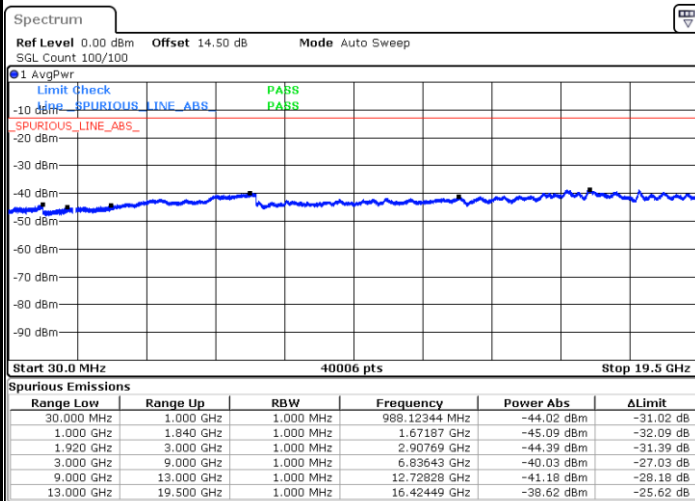

Highest Channel / QPSK

Date: 13 JUL 2018 11:33:48

Highest Channel / 16QAM

Date: 13 JUL 2018 11:34:41

LTE Band 2 / 15MHz

Lowest Channel / QPSK

Lowest Channel / 16QAM

Date: 13 JUL 2018 11:40:45

Date: 13 JUL 2018 11:41:39

Middle Channel / QPSK

Middle Channel / 16QAM

Date: 13 JUL 2018 11:43:11

Date: 13 JUL 2018 11:44:05

LTE Band 2 / 15MHz

Highest Channel / QPSK

Date: 13 JUL 2018 11:50:09