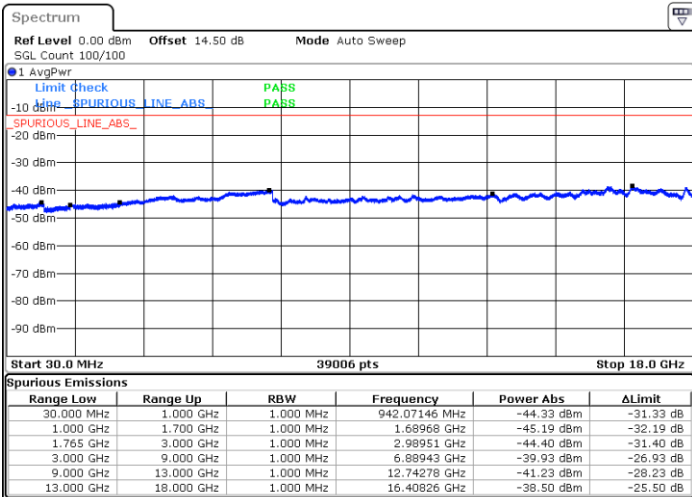

Highest Channel / 16QAM

Date: 12.JUL.2018 12:44:11

LTE Band 4 / 1.4MHz

Lowest Channel / 64QAM

Middle Channel / 64QAM

Date: 18 JUL 2018 15:53:11

Date: 18 JUL 2018 15:54:24

Highest Channel / 64QAM

Date: 18 JUL 2018 15:57:52

LTE Band 4 / 3MHz

Lowest Channel / 64QAM

Middle Channel / 64QAM

Date: 18 JUL 2018 16:01:21

Date: 18 JUL 2018 16:02:34

Highest Channel / 64QAM

Date: 18 JUL 2018 16:06:03

**LTE Band 4 / 5MHz**

**Lowest Channel / 64QAM**

Date: 18 JUL 2018 16:09:31

**Middle Channel / 64QAM**

Date: 18 JUL 2018 16:10:44

**Highest Channel / 64QAM**

Date: 18 JUL 2018 16:14:13

LTE Band 4 / 10MHz

Lowest Channel / 64QAM

Date: 18 JUL 2018 16:17:41

Middle Channel / 64QAM

Date: 18 JUL 2018 16:18:54

Highest Channel / 64QAM

Date: 18 JUL 2018 16:26:07

LTE Band 4 / 15MHz

Lowest Channel / 64QAM