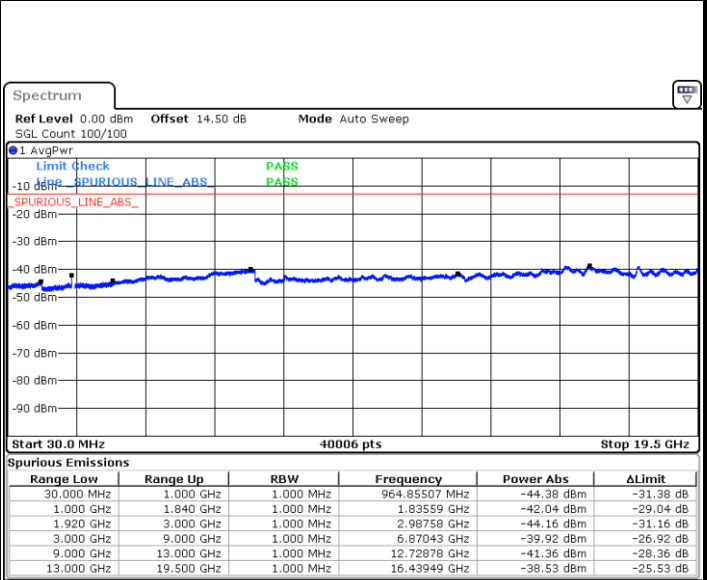

Middle Channel / 16QAM

Date: 13 JUL 2018 13:54:00