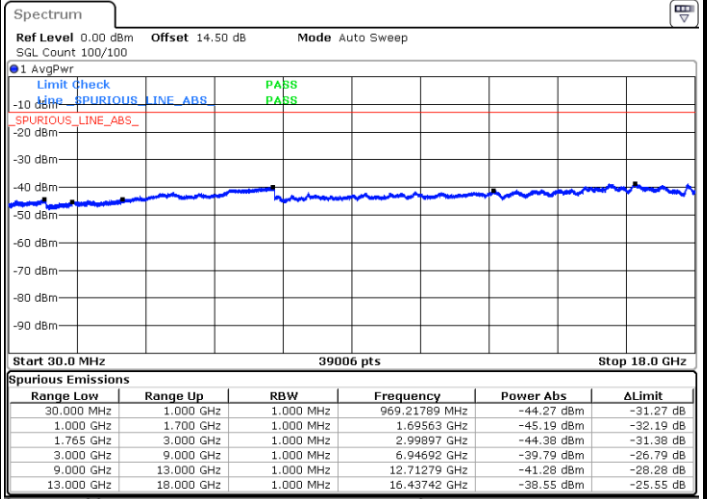

Date: 12.JUL.2018 12:39:05

LTE Band 4 / 20MHz

Middle Channel / QPSK

Date: 12.JUL.2018 12:40:42

Middle Channel / 16QAM

Date: 12.JUL.2018 12:41:38

Highest Channel / QPSK

Date: 12.JUL.2018 12:43:14

Highest Channel / 16QAM

Date: 12.JUL.2018 12:44:11

LTE Band 4 / 1.4MHz

Lowest Channel / 64QAM

Middle Channel / 64QAM

Date: 18 JUL 2018 15:53:11

Date: 18 JUL 2018 15:54:24

Highest Channel / 64QAM

Date: 18 JUL 2018 15:57:52

LTE Band 4 / 3MHz

Lowest Channel / 64QAM

Middle Channel / 64QAM

Date: 18 JUL 2018 16:01:21

Date: 18 JUL 2018 16:02:34

Highest Channel / 64QAM

Date: 18 JUL 2018 16:06:03

**LTE Band 4 / 5MHz**

**Lowest Channel / 64QAM**

Date: 18 JUL 2018 16:09:31

**Middle Channel / 64QAM**

Date: 18 JUL 2018 16:10:44

**Highest Channel / 64QAM**

Date: 18 JUL 2018 16:14:13

LTE Band 4 / 10MHz