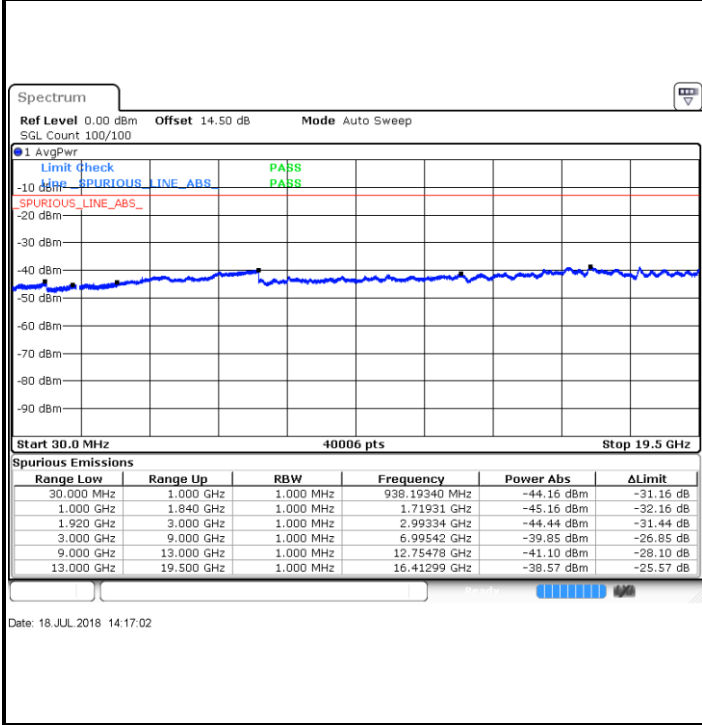

Highest Channel / 16QAM

Date: 13 JUL 2018 11:51:02

LTE Band 2 / 20MHz

Lowest Channel / QPSK

Date: 13 JUL 2018 13:50:41

Lowest Channel / 16QAM

Date: 13 JUL 2018 13:51:34

LTE Band 2 / 20MHz

Middle Channel / QPSK

Date: 13 JUL 2018 13:53:07

Middle Channel / 16QAM

Date: 13 JUL 2018 13:54:00

Highest Channel / QPSK

Date: 13 JUL 2018 14:00:04

Highest Channel / 16QAM

Date: 13 JUL 2018 14:00:57

**LTE Band 2 / 1.4MHz**

**Lowest Channel / 64QAM**

**Middle Channel / 64QAM**

**Highest Channel / 64QAM**

**Highest Channel / 64QAM**

LTE Band 2 / 3MHz

Lowest Channel / 64QAM

Middle Channel / 64QAM

Date: 18 JUL 2018 14:25:13

Date: 18 JUL 2018 14:26:26

Highest Channel / 64QAM

Date: 18 JUL 2018 14:29:54

**LTE Band 2 / 5MHz**

**Lowest Channel / 64QAM**

**Middle Channel / 64QAM**

**Highest Channel / 64QAM**