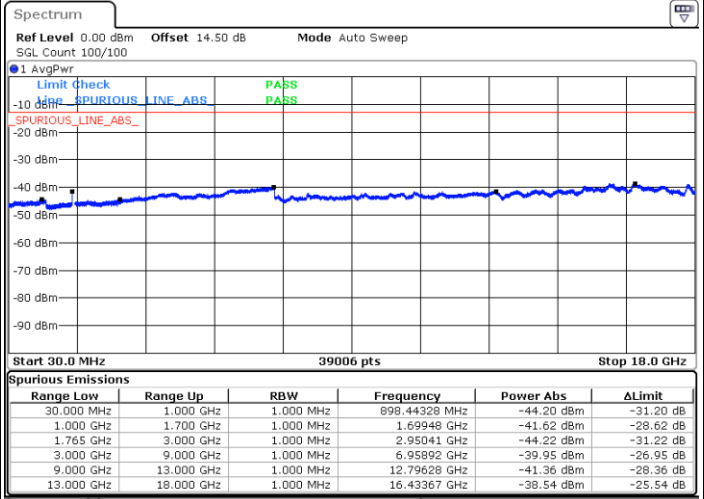

**LTE Band 4 / 5MHz**

**Lowest Channel / 64QAM**

Date: 18 JUL 2018 16:09:31

**Middle Channel / 64QAM**

Date: 18 JUL 2018 16:10:44

**Highest Channel / 64QAM**

Date: 18 JUL 2018 16:14:13

LTE Band 4 / 10MHz

Lowest Channel / 64QAM

Date: 18 JUL 2018 16:17:41

Middle Channel / 64QAM

Date: 18 JUL 2018 16:18:54

Highest Channel / 64QAM

Date: 18 JUL 2018 16:26:07

LTE Band 4 / 15MHz

Lowest Channel / 64QAM

Middle Channel / 64QAM

Date: 18 JUL 2018 16:29:36

Date: 18 JUL 2018 16:30:48

Highest Channel / 64QAM

Date: 18 JUL 2018 16:34:17

LTE Band 4 / 20MHz

Lowest Channel / 64QAM

Middle Channel / 64QAM