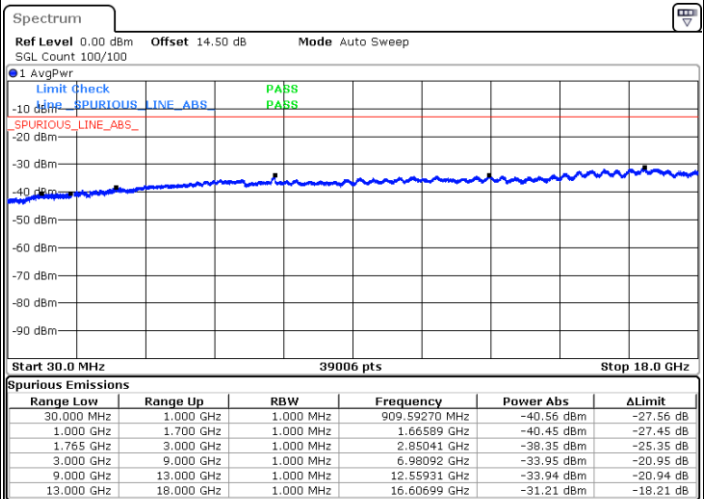

Lowest Channel / 16QAM

Date: 12.JUL.2018 11:47:45

Date: 12.JUL.2018 11:48:41

Middle Channel / QPSK

Middle Channel / 16QAM

Date: 12.JUL.2018 11:50:17

Date: 12.JUL.2018 11:51:13

LTE Band 4 / 1.4MHz

Highest Channel / QPSK

Date: 12.JUL.2018 11:52:50

Highest Channel / 16QAM

Date: 12.JUL.2018 11:53:46

LTE Band 4 / 3MHz

Lowest Channel / QPSK

Date: 12.JUL.2018 11:55:22

Lowest Channel / 16QAM

Date: 12.JUL.2018 11:56:19

LTE Band 4 / 3MHz

Middle Channel / QPSK

Middle Channel / 16QAM

Date: 12.JUL.2018 11:57:55

Date: 12.JUL.2018 11:58:51

Highest Channel / QPSK

Highest Channel / 16QAM