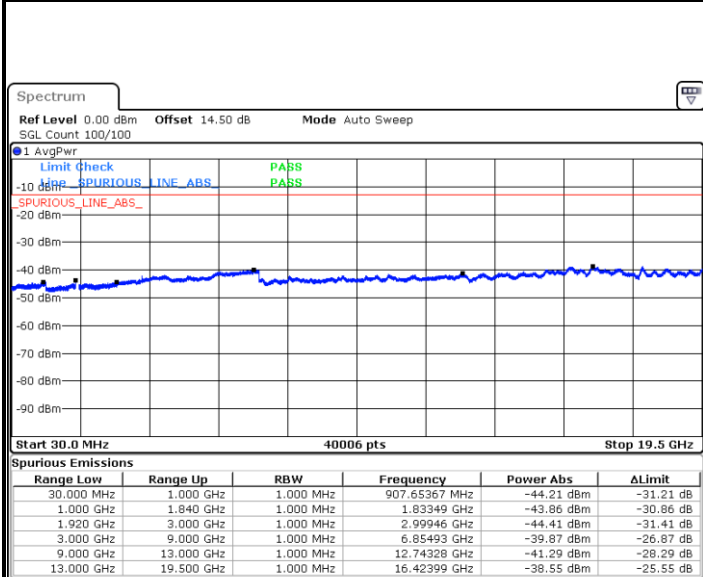

Date: 13 JUL 2018 10:53:30

LTE Band 2 / 5MHz

Highest Channel / QPSK

Date: 13 JUL 2018 10:59:34

Highest Channel / 16QAM

Date: 13 JUL 2018 11:00:27

LTE Band 2 / 10MHz

Lowest Channel / QPSK

Date: 13 JUL 2018 11:24:25

Lowest Channel / 16QAM

Date: 13 JUL 2018 11:25:18

LTE Band 2 / 10MHz

Middle Channel / QPSK

Date: 13 JUL 2018 11:26:51

Middle Channel / 16QAM

Date: 13 JUL 2018 11:27:44

Highest Channel / QPSK

Date: 13 JUL 2018 11:33:48

Highest Channel / 16QAM

Date: 13 JUL 2018 11:34:41

LTE Band 2 / 15MHz

Lowest Channel / QPSK

Lowest Channel / 16QAM

Date: 13 JUL 2018 11:40:45