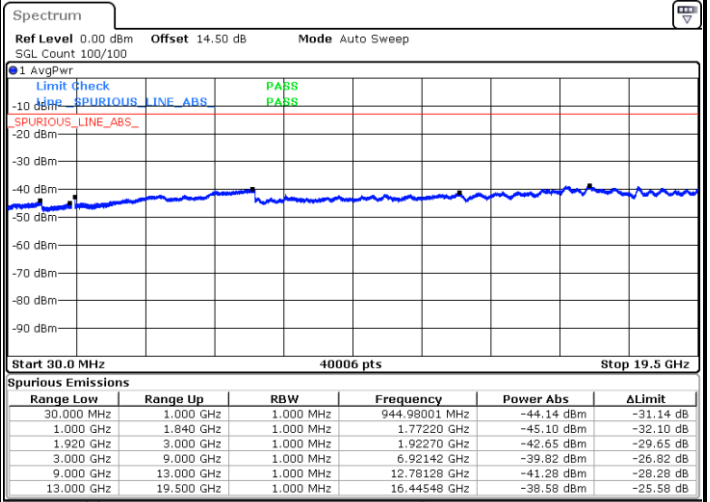

Highest Channel / QPSK

Date: 13 JUL 2018 11:33:48

Highest Channel / 16QAM

Date: 13 JUL 2018 11:34:41

LTE Band 2 / 15MHz

Lowest Channel / QPSK

Lowest Channel / 16QAM

Date: 13 JUL 2018 11:40:45

Date: 13 JUL 2018 11:41:39

Middle Channel / QPSK

Middle Channel / 16QAM

Date: 13 JUL 2018 11:43:11

Date: 13 JUL 2018 11:44:05

LTE Band 2 / 15MHz

Highest Channel / QPSK

Date: 13 JUL 2018 11:50:09

Highest Channel / 16QAM

Date: 13 JUL 2018 11:51:02

LTE Band 2 / 20MHz

Lowest Channel / QPSK

Date: 13 JUL 2018 13:50:41

Lowest Channel / 16QAM

Date: 13 JUL 2018 13:51:34

LTE Band 2 / 20MHz