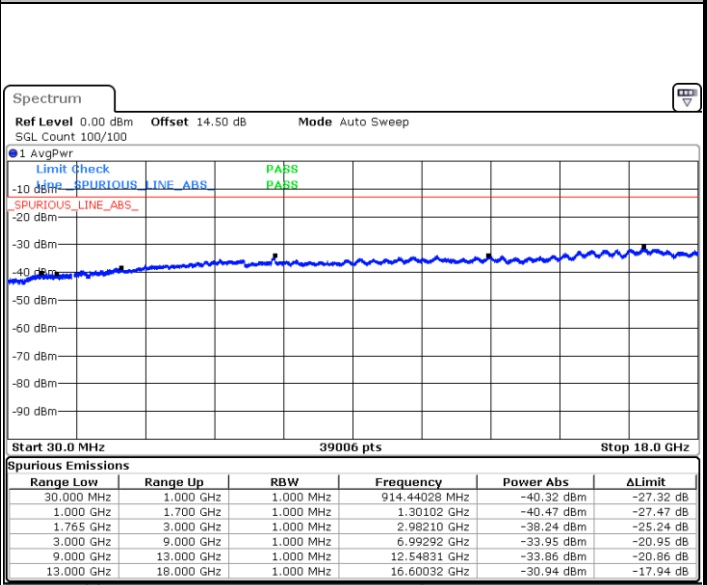

LTE Band 4 / 10MHz

Lowest Channel / QPSK

Date: 12.JUL.2018 12:10:38

Lowest Channel / 16QAM

Date: 12.JUL.2018 12:11:34

LTE Band 4 / 10MHz

Middle Channel / QPSK

Date: 12.JUL.2018 12:13:11

Middle Channel / 16QAM

Date: 12.JUL.2018 12:14:07

Highest Channel / QPSK

Date: 12.JUL.2018 12:15:43

Highest Channel / 16QAM

Date: 12.JUL.2018 12:16:39

LTE Band 4 / 15MHz

Lowest Channel / QPSK

Lowest Channel / 16QAM

Date: 12.JUL.2018 12:18:15

Date: 12.JUL.2018 12:19:12

Middle Channel / QPSK

Middle Channel / 16QAM

Date: 12.JUL.2018 12:20:48

Date: 12.JUL.2018 12:21:45

LTE Band 4 / 15MHz

Highest Channel / QPSK

Date: 12.JUL.2018 12:23:21

Highest Channel / 16QAM

Date: 12.JUL.2018 12:24:18

LTE Band 4 / 20MHz

Lowest Channel / QPSK

Date: 12.JUL.2018 12:38:09

Lowest Channel / 16QAM