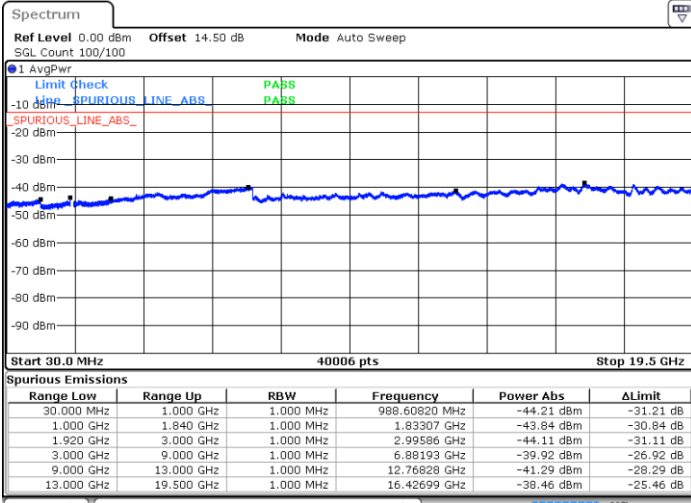

**Highest Channel / 64QAM**

LTE Band 2 / 10MHz

Lowest Channel / 64QAM

Middle Channel / 64QAM

Date: 18 JUL 2018 14:41:33

Date: 18 JUL 2018 14:42:46

Highest Channel / 64QAM

Date: 18 JUL 2018 14:46:15