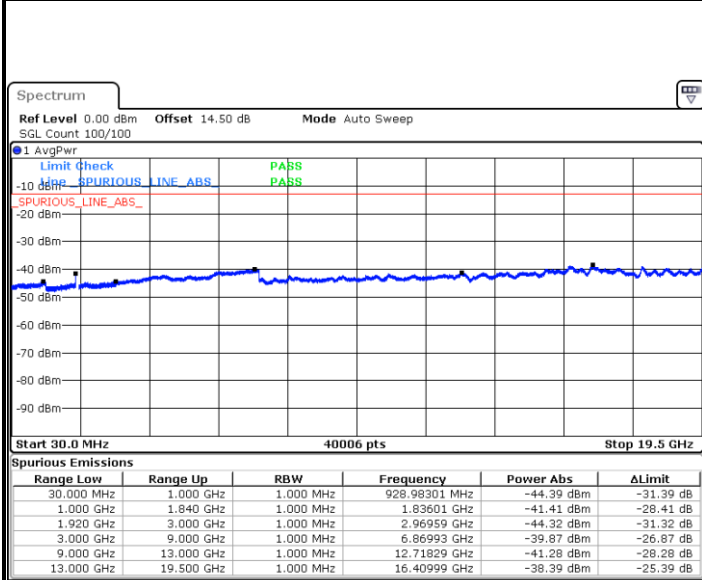

LTE Band 2 / 20MHz

Middle Channel / QPSK

Date: 13 JUL 2018 13:53:07