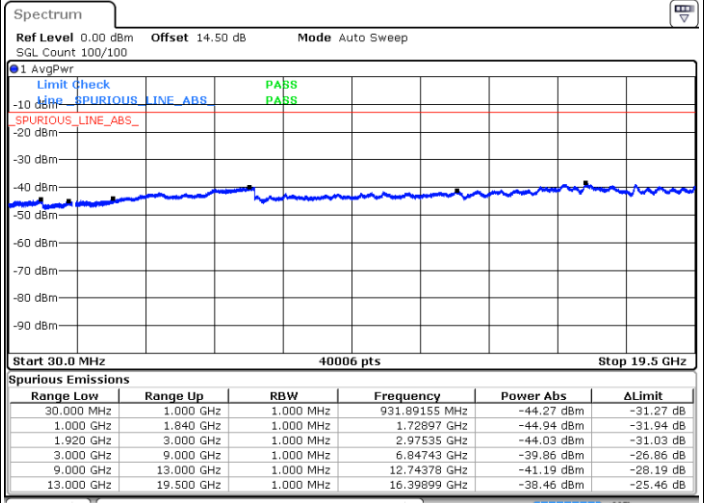

Date: 18 JUL 2018 14:25:13

Date: 18 JUL 2018 14:26:26

Highest Channel / 64QAM

Date: 18 JUL 2018 14:29:54

**LTE Band 2 / 5MHz**

**Lowest Channel / 64QAM**

**Middle Channel / 64QAM**

**Highest Channel / 64QAM**

**Highest Channel / 64QAM**

LTE Band 2 / 10MHz

Lowest Channel / 64QAM

Middle Channel / 64QAM

Date: 18 JUL 2018 14:41:33

Date: 18 JUL 2018 14:42:46

Highest Channel / 64QAM

Date: 18 JUL 2018 14:46:15

LTE Band 2 / 15MHz

Lowest Channel / 64QAM

Middle Channel / 64QAM

Date: 18 JUL 2018 14:41:33

Date: 18 JUL 2018 14:42:46

Highest Channel / 64QAM

Date: 18 JUL 2018 14:46:15

LTE Band 2 / 20MHz