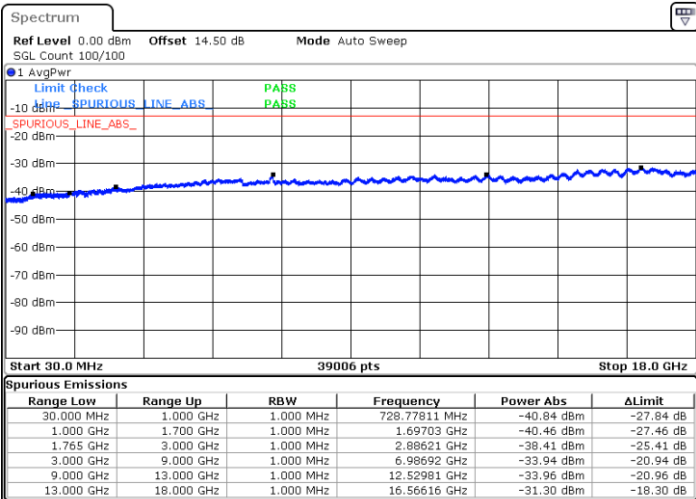

Highest Channel / QPSK

Date: 12.JUL.2018 11:52:50

Highest Channel / 16QAM

Date: 12.JUL.2018 11:53:46

LTE Band 4 / 3MHz

Lowest Channel / QPSK

Date: 12.JUL.2018 11:55:22

Lowest Channel / 16QAM

Date: 12.JUL.2018 11:56:19

LTE Band 4 / 3MHz

Middle Channel / QPSK

Middle Channel / 16QAM

Date: 12.JUL.2018 11:57:55

Date: 12.JUL.2018 11:58:51

Highest Channel / QPSK

Highest Channel / 16QAM

Date: 12.JUL.2018 12:00:28

Date: 12.JUL.2018 12:01:24

LTE Band 4 / 5MHz

Lowest Channel / QPSK

Date: 12.JUL.2018 12:03:00

Lowest Channel / 16QAM

Date: 12.JUL.2018 12:03:57

Middle Channel / QPSK