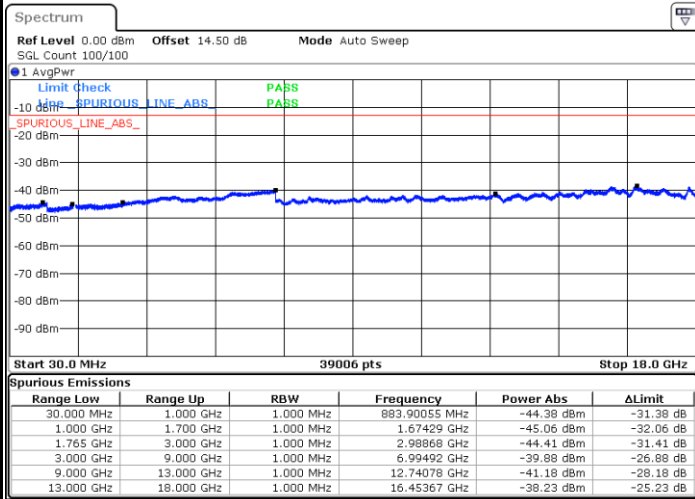

**LTE Band 4 / 5MHz**

**Lowest Channel / 64QAM**

Date: 18 JUL 2018 16:09:31

**Middle Channel / 64QAM**

Date: 18 JUL 2018 16:10:44

**Highest Channel / 64QAM**

Date: 18 JUL 2018 16:14:13

LTE Band 4 / 10MHz

Lowest Channel / 64QAM

Date: 18 JUL 2018 16:17:41

Middle Channel / 64QAM

Date: 18 JUL 2018 16:18:54

Highest Channel / 64QAM

Date: 18 JUL 2018 16:26:07

LTE Band 4 / 15MHz

Lowest Channel / 64QAM

Middle Channel / 64QAM

Date: 18 JUL 2018 16:29:36

Date: 18 JUL 2018 16:30:48

Highest Channel / 64QAM

Date: 18 JUL 2018 16:34:17

LTE Band 4 / 20MHz

Lowest Channel / 64QAM

Middle Channel / 64QAM