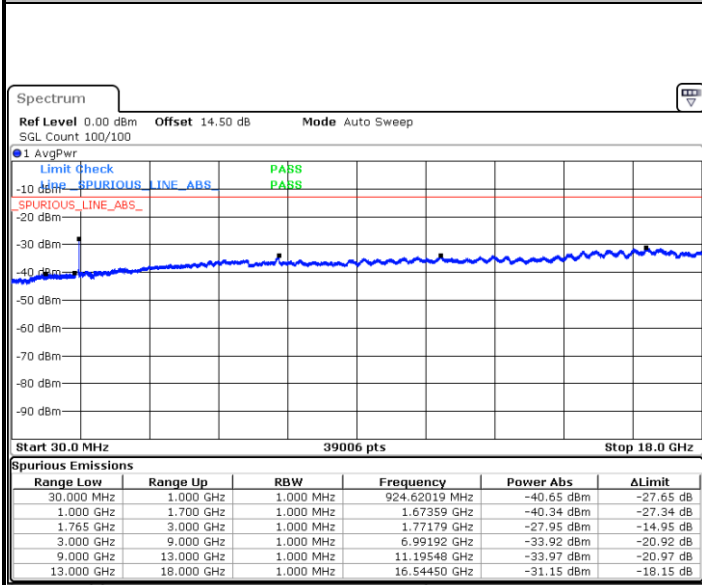

Highest Channel / QPSK

Date: 12.JUL.2018 12:23:21

Highest Channel / 16QAM

Date: 12.JUL.2018 12:24:18

LTE Band 4 / 20MHz

Lowest Channel / QPSK

Date: 12.JUL.2018 12:38:09

Lowest Channel / 16QAM

Date: 12.JUL.2018 12:39:05

LTE Band 4 / 20MHz

Middle Channel / QPSK

Date: 12.JUL.2018 12:40:42

Middle Channel / 16QAM

Date: 12.JUL.2018 12:41:38

Highest Channel / QPSK

Date: 12.JUL.2018 12:43:14

Highest Channel / 16QAM

Date: 12.JUL.2018 12:44:11

LTE Band 4 / 1.4MHz

Lowest Channel / 64QAM

Middle Channel / 64QAM

Date: 18 JUL 2018 15:53:11

Date: 18 JUL 2018 15:54:24

Highest Channel / 64QAM