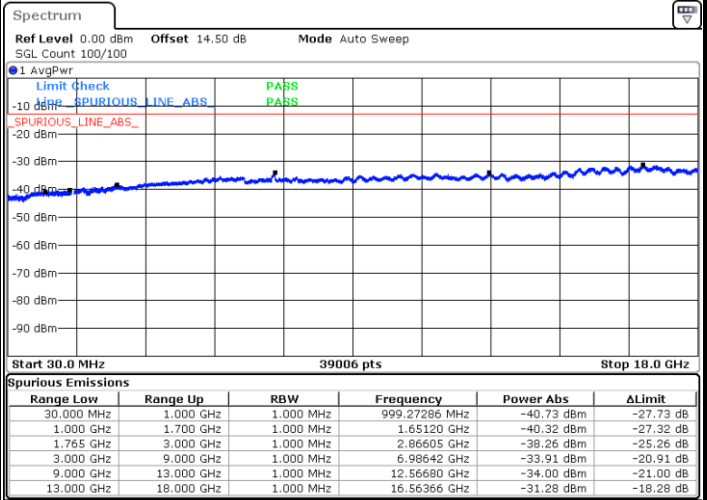

Lowest Channel / 16QAM

Date: 12.JUL.2018 11:47:45

Date: 12.JUL.2018 11:48:41

Middle Channel / QPSK

Middle Channel / 16QAM

Date: 12.JUL.2018 11:50:17

Date: 12.JUL.2018 11:51:13

LTE Band 4 / 1.4MHz

Highest Channel / QPSK

Date: 12.JUL.2018 11:52:50

Highest Channel / 16QAM

Date: 12.JUL.2018 11:53:46

LTE Band 4 / 3MHz

Lowest Channel / QPSK

Date: 12.JUL.2018 11:55:22

Lowest Channel / 16QAM

Date: 12.JUL.2018 11:56:19

LTE Band 4 / 3MHz

Middle Channel / QPSK

Middle Channel / 16QAM

Date: 12.JUL.2018 11:57:55

Date: 12.JUL.2018 11:58:51

Highest Channel / QPSK

Highest Channel / 16QAM