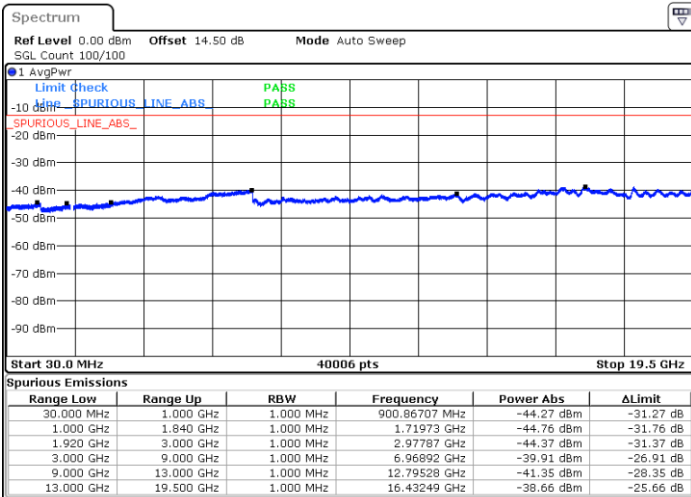

**Highest Channel / 64QAM**

LTE Band 2 / 10MHz

Lowest Channel / 64QAM

Middle Channel / 64QAM

Date: 18 JUL 2018 14:41:33

Date: 18 JUL 2018 14:42:46

Highest Channel / 64QAM

Date: 18 JUL 2018 14:46:15

LTE Band 2 / 15MHz

Lowest Channel / 64QAM

Middle Channel / 64QAM

Date: 18 JUL 2018 14:41:33

Date: 18 JUL 2018 14:42:46

Highest Channel / 64QAM

Date: 18 JUL 2018 14:46:15

LTE Band 2 / 20MHz

Lowest Channel / 64QAM

Middle Channel / 64QAM

Date: 18 JUL 2018 15:29:55

Date: 18 JUL 2018 15:31:08

Highest Channel / 64QAM

Date: 18 JUL 2018 15:34:36

LTE Band 4 / 1.4MHz

Lowest Channel / QPSK