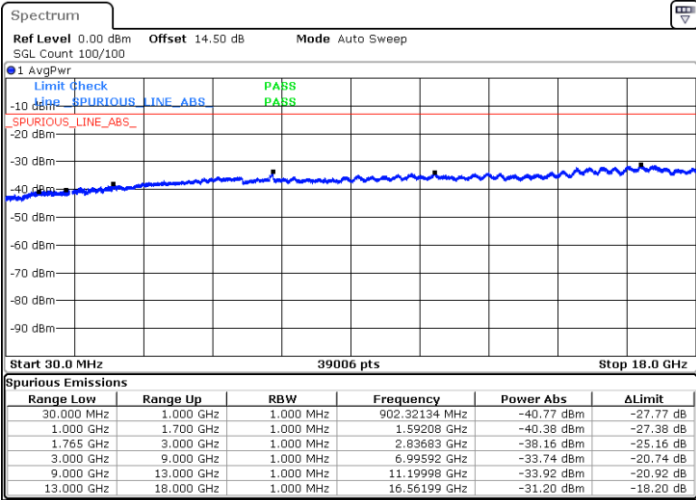

Lowest Channel / 16QAM

Date: 12.JUL.2018 11:47:45

Date: 12.JUL.2018 11:48:41

Middle Channel / QPSK

Middle Channel / 16QAM

Date: 12.JUL.2018 11:50:17

Date: 12.JUL.2018 11:51:13

LTE Band 4 / 1.4MHz

Highest Channel / QPSK

Date: 12.JUL.2018 11:52:50

Highest Channel / 16QAM

Date: 12.JUL.2018 11:53:46

LTE Band 4 / 3MHz

Lowest Channel / QPSK

Date: 12.JUL.2018 11:55:22

Lowest Channel / 16QAM

Date: 12.JUL.2018 11:56:19

LTE Band 4 / 3MHz

Middle Channel / QPSK

Middle Channel / 16QAM

Date: 12.JUL.2018 11:57:55

Date: 12.JUL.2018 11:58:51

Highest Channel / QPSK

Highest Channel / 16QAM