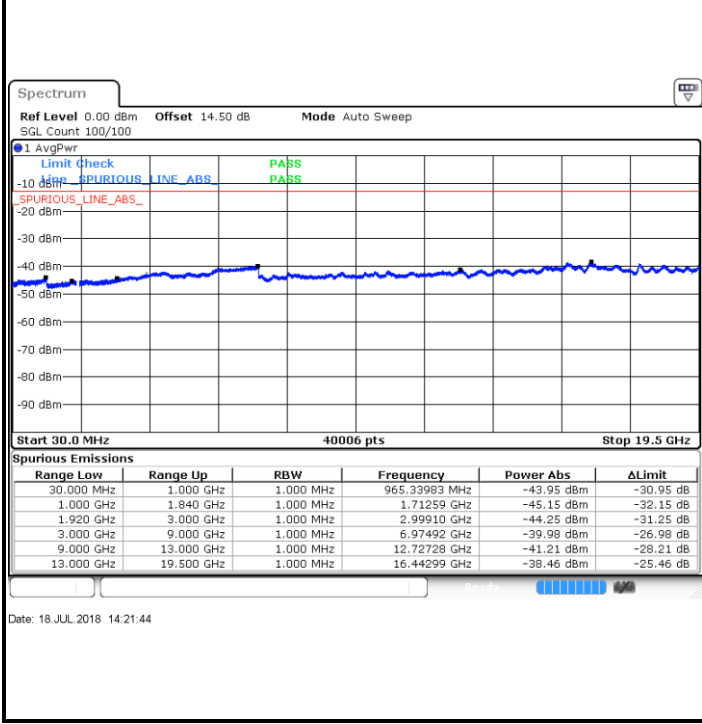

**LTE Band 2 / 1.4MHz**

**Lowest Channel / 64QAM**

**Middle Channel / 64QAM**

**Highest Channel / 64QAM**

**Highest Channel / 64QAM**

LTE Band 2 / 3MHz

Lowest Channel / 64QAM

Middle Channel / 64QAM

Date: 18 JUL 2018 14:25:13

Date: 18 JUL 2018 14:26:26

Highest Channel / 64QAM

Date: 18 JUL 2018 14:29:54

**LTE Band 2 / 5MHz**

**Lowest Channel / 64QAM**

**Middle Channel / 64QAM**

**Highest Channel / 64QAM**

**Highest Channel / 64QAM**

LTE Band 2 / 10MHz

Lowest Channel / 64QAM

Middle Channel / 64QAM

Date: 18 JUL 2018 14:41:33

Date: 18 JUL 2018 14:42:46

Highest Channel / 64QAM

Date: 18 JUL 2018 14:46:15