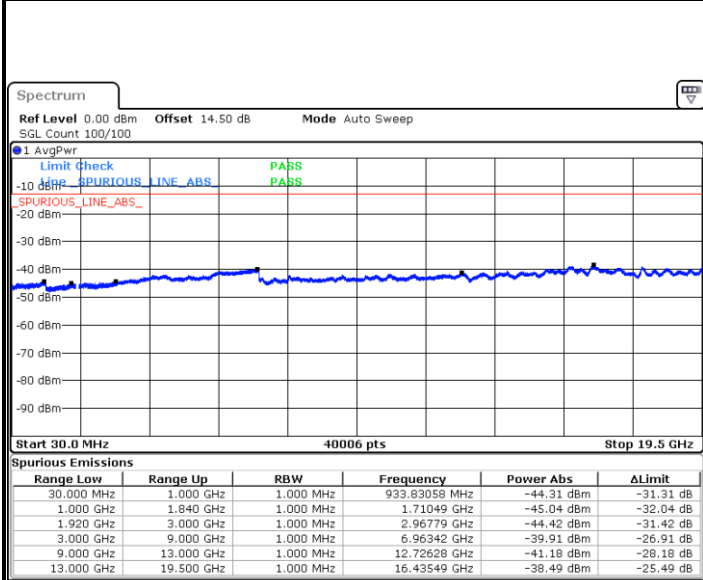

Date: 13 JUL 2018 10:53:30

LTE Band 2 / 5MHz

Highest Channel / QPSK

Date: 13 JUL 2018 10:59:34

Highest Channel / 16QAM

Date: 13 JUL 2018 11:00:27

LTE Band 2 / 10MHz

Lowest Channel / QPSK

Date: 13 JUL 2018 11:24:25

Lowest Channel / 16QAM

Date: 13 JUL 2018 11:25:18

LTE Band 2 / 10MHz

Middle Channel / QPSK

Date: 13 JUL 2018 11:26:51

Middle Channel / 16QAM

Date: 13 JUL 2018 11:27:44

Highest Channel / QPSK

Date: 13 JUL 2018 11:33:48

Highest Channel / 16QAM

Date: 13 JUL 2018 11:34:41

LTE Band 2 / 15MHz

Lowest Channel / QPSK

Lowest Channel / 16QAM

Date: 13 JUL 2018 11:40:45