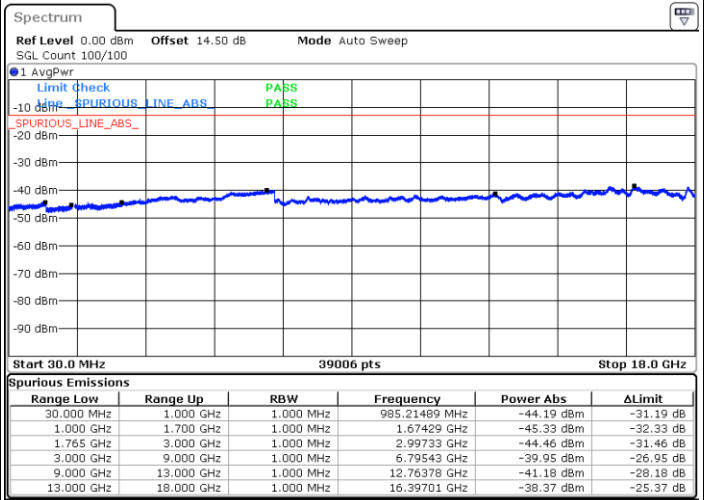

Date: 12.JUL.2018 12:39:05

LTE Band 4 / 20MHz

Middle Channel / QPSK

Date: 12.JUL.2018 12:40:42

Middle Channel / 16QAM

Date: 12.JUL.2018 12:41:38

Highest Channel / QPSK

Date: 12.JUL.2018 12:43:14

Highest Channel / 16QAM

Date: 12.JUL.2018 12:44:11

LTE Band 4 / 1.4MHz

Lowest Channel / 64QAM

Middle Channel / 64QAM

Date: 18 JUL 2018 15:53:11

Date: 18 JUL 2018 15:54:24

Highest Channel / 64QAM

Date: 18 JUL 2018 15:57:52

LTE Band 4 / 3MHz

Lowest Channel / 64QAM

Middle Channel / 64QAM

Date: 18 JUL 2018 16:01:21

Date: 18 JUL 2018 16:02:34

Highest Channel / 64QAM

Date: 18 JUL 2018 16:06:03

**LTE Band 4 / 5MHz**

**Lowest Channel / 64QAM**

Date: 18 JUL 2018 16:09:31

**Middle Channel / 64QAM**

Date: 18 JUL 2018 16:10:44

**Highest Channel / 64QAM**

Date: 18 JUL 2018 16:14:13

LTE Band 4 / 10MHz