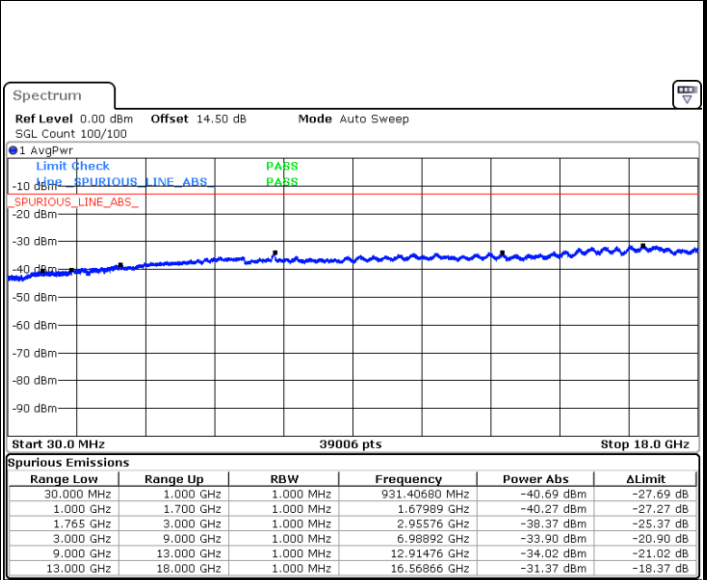

Date: 12.JUL.2018 11:56:19

LTE Band 4 / 3MHz

Middle Channel / QPSK

Middle Channel / 16QAM

Date: 12.JUL.2018 11:57:55

Date: 12.JUL.2018 11:58:51

Highest Channel / QPSK

Highest Channel / 16QAM

Date: 12.JUL.2018 12:00:28

Date: 12.JUL.2018 12:01:24

LTE Band 4 / 5MHz

Lowest Channel / QPSK

Date: 12.JUL.2018 12:03:00

Lowest Channel / 16QAM

Date: 12.JUL.2018 12:03:57

Middle Channel / QPSK

Date: 12.JUL.2018 12:05:33

Middle Channel / 16QAM

Date: 12.JUL.2018 12:06:29

LTE Band 4 / 5MHz

Highest Channel / QPSK

Date: 12.JUL.2018 12:08:06

Highest Channel / 16QAM

Date: 12.JUL.2018 12:09:02