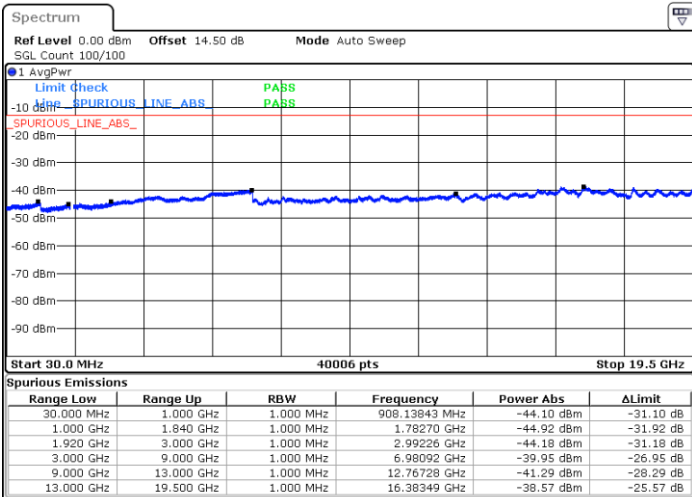

**LTE Band 2 / 1.4MHz**

**Lowest Channel / 64QAM**

**Middle Channel / 64QAM**

**Highest Channel / 64QAM**

**Highest Channel / 64QAM**

LTE Band 2 / 3MHz

Lowest Channel / 64QAM

Middle Channel / 64QAM

Date: 18 JUL 2018 14:25:13

Date: 18 JUL 2018 14:26:26

Highest Channel / 64QAM

Date: 18 JUL 2018 14:29:54

**LTE Band 2 / 5MHz**

**Lowest Channel / 64QAM**

**Middle Channel / 64QAM**

**Highest Channel / 64QAM**