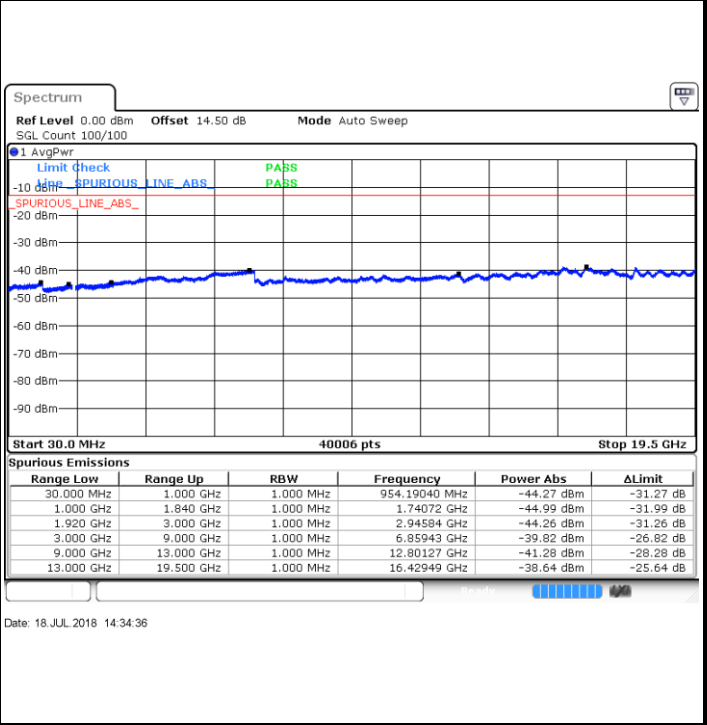

**LTE Band 2 / 1.4MHz**

**Lowest Channel / 64QAM**

**Middle Channel / 64QAM**

**Highest Channel / 64QAM**

**Highest Channel / 64QAM**

LTE Band 2 / 3MHz

Lowest Channel / 64QAM

Middle Channel / 64QAM

Date: 18 JUL 2018 14:25:13

Date: 18 JUL 2018 14:26:26

Highest Channel / 64QAM

Date: 18 JUL 2018 14:29:54

**LTE Band 2 / 5MHz**

**Lowest Channel / 64QAM**

**Middle Channel / 64QAM**

**Highest Channel / 64QAM**

**Highest Channel / 64QAM**

LTE Band 2 / 10MHz

Lowest Channel / 64QAM

Middle Channel / 64QAM

Date: 18 JUL 2018 14:41:33

Date: 18 JUL 2018 14:42:46

Highest Channel / 64QAM

Date: 18 JUL 2018 14:46:15

LTE Band 2 / 15MHz

Lowest Channel / 64QAM

Middle Channel / 64QAM

Date: 18 JUL 2018 14:41:33

Date: 18 JUL 2018 14:42:46

Highest Channel / 64QAM

Date: 18 JUL 2018 14:46:15

LTE Band 2 / 20MHz