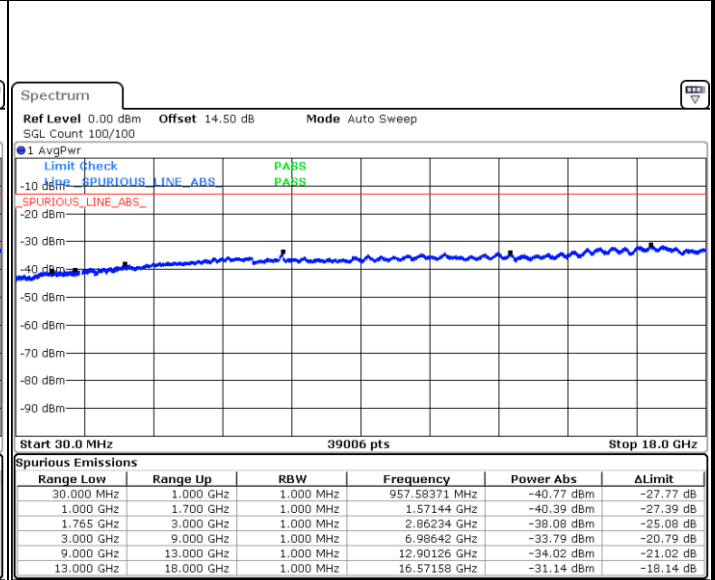

Highest Channel / QPSK

Date: 12.JUL.2018 12:23:21

Highest Channel / 16QAM

Date: 12.JUL.2018 12:24:18

LTE Band 4 / 20MHz

Lowest Channel / QPSK

Date: 12.JUL.2018 12:38:09

Lowest Channel / 16QAM

Date: 12.JUL.2018 12:39:05

LTE Band 4 / 20MHz

Middle Channel / QPSK

Date: 12.JUL.2018 12:40:42

Middle Channel / 16QAM

Date: 12.JUL.2018 12:41:38

Highest Channel / QPSK

Date: 12.JUL.2018 12:43:14

Highest Channel / 16QAM

Date: 12.JUL.2018 12:44:11

LTE Band 4 / 1.4MHz

Lowest Channel / 64QAM

Middle Channel / 64QAM

Date: 18 JUL 2018 15:53:11

Date: 18 JUL 2018 15:54:24

Highest Channel / 64QAM