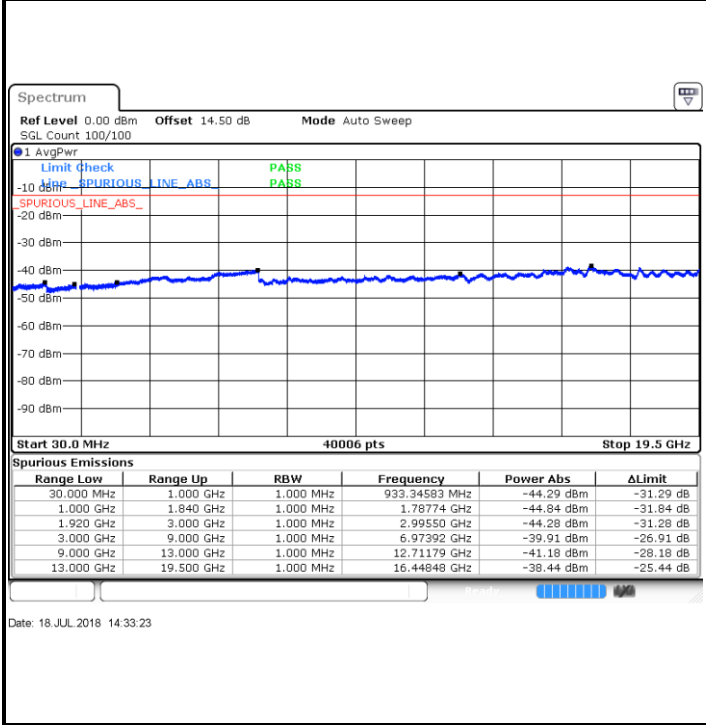

**LTE Band 2 / 1.4MHz**

**Lowest Channel / 64QAM**

**Middle Channel / 64QAM**

**Highest Channel / 64QAM**

**Highest Channel / 64QAM**

LTE Band 2 / 3MHz

Lowest Channel / 64QAM

Middle Channel / 64QAM

Date: 18 JUL 2018 14:25:13

Date: 18 JUL 2018 14:26:26

Highest Channel / 64QAM

Date: 18 JUL 2018 14:29:54

**LTE Band 2 / 5MHz**

**Lowest Channel / 64QAM**

**Middle Channel / 64QAM**

**Highest Channel / 64QAM**

**Highest Channel / 64QAM**

LTE Band 2 / 10MHz

Lowest Channel / 64QAM

Middle Channel / 64QAM

Date: 18 JUL 2018 14:41:33

Date: 18 JUL 2018 14:42:46

Highest Channel / 64QAM

Date: 18 JUL 2018 14:46:15

LTE Band 2 / 15MHz

Lowest Channel / 64QAM

Middle Channel / 64QAM

Date: 18 JUL 2018 14:41:33

Date: 18 JUL 2018 14:42:46

Highest Channel / 64QAM

Date: 18 JUL 2018 14:46:15

LTE Band 2 / 20MHz