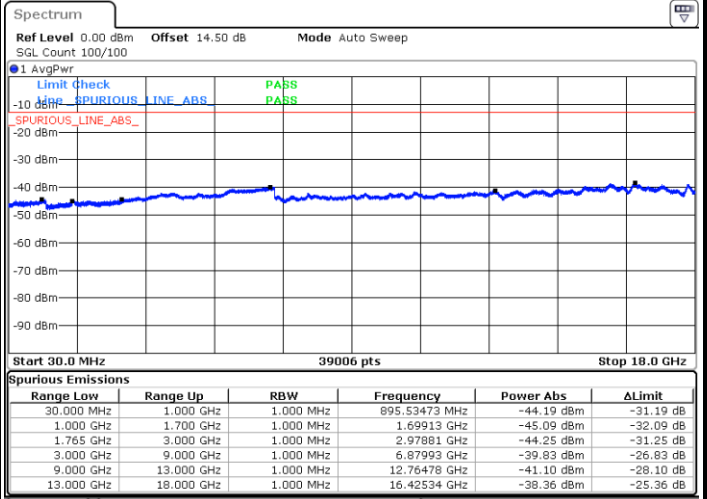

Lowest Channel / 64QAM

Date: 18 JUL 2018 16:17:41

Middle Channel / 64QAM

Date: 18 JUL 2018 16:18:54

Highest Channel / 64QAM

Date: 18 JUL 2018 16:26:07

LTE Band 4 / 15MHz

Lowest Channel / 64QAM

Middle Channel / 64QAM

Date: 18 JUL 2018 16:29:36

Date: 18 JUL 2018 16:30:48

Highest Channel / 64QAM

Date: 18 JUL 2018 16:34:17

LTE Band 4 / 20MHz

Lowest Channel / 64QAM

Middle Channel / 64QAM

Date: 18 JUL 2018 16:37:46

Date: 18 JUL 2018 16:38:58

Highest Channel / 64QAM

Date: 18 JUL 2018 16:42:27