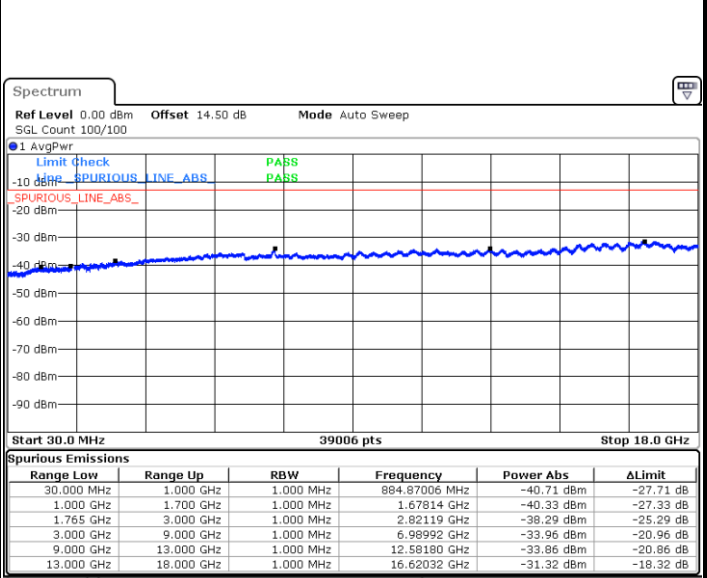

Date: 12.JUL.2018 11:56:19

LTE Band 4 / 3MHz

Middle Channel / QPSK

Middle Channel / 16QAM

Date: 12.JUL.2018 11:57:55

Date: 12.JUL.2018 11:58:51

Highest Channel / QPSK

Highest Channel / 16QAM

Date: 12.JUL.2018 12:00:28

Date: 12.JUL.2018 12:01:24

LTE Band 4 / 5MHz

Lowest Channel / QPSK

Date: 12.JUL.2018 12:03:00

Lowest Channel / 16QAM

Date: 12.JUL.2018 12:03:57

Middle Channel / QPSK

Date: 12.JUL.2018 12:05:33

Middle Channel / 16QAM

Date: 12.JUL.2018 12:06:29

LTE Band 4 / 5MHz

Highest Channel / QPSK

Date: 12.JUL.2018 12:08:06

Highest Channel / 16QAM

Date: 12.JUL.2018 12:09:02