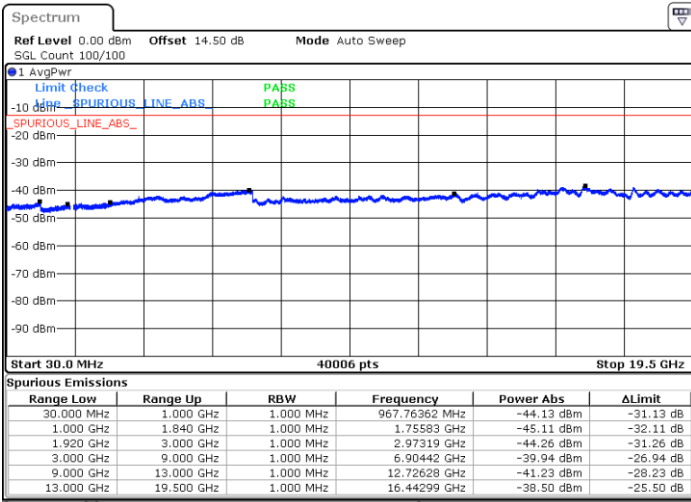

LTE Band 2 / 15MHz

Lowest Channel / 64QAM

Middle Channel / 64QAM

Date: 18 JUL 2018 14:41:33

Date: 18 JUL 2018 14:42:46

Highest Channel / 64QAM

Date: 18 JUL 2018 14:46:15

LTE Band 2 / 20MHz

Lowest Channel / 64QAM

Middle Channel / 64QAM

Date: 18 JUL 2018 15:29:55

Date: 18 JUL 2018 15:31:08

Highest Channel / 64QAM

Date: 18 JUL 2018 15:34:36

LTE Band 4 / 1.4MHz

Lowest Channel / QPSK

Lowest Channel / 16QAM

Date: 12.JUL.2018 11:47:45

Date: 12.JUL.2018 11:48:41

Middle Channel / QPSK

Middle Channel / 16QAM

Date: 12.JUL.2018 11:50:17

Date: 12.JUL.2018 11:51:13

LTE Band 4 / 1.4MHz