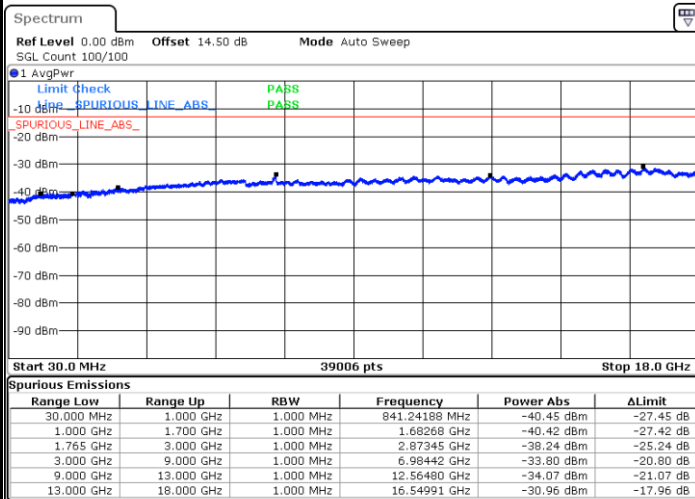

Lowest Channel / 16QAM

Date: 12.JUL.2018 11:47:45

Date: 12.JUL.2018 11:48:41

Middle Channel / QPSK

Middle Channel / 16QAM

Date: 12.JUL.2018 11:50:17

Date: 12.JUL.2018 11:51:13

LTE Band 4 / 1.4MHz

Highest Channel / QPSK

Date: 12.JUL.2018 11:52:50

Highest Channel / 16QAM

Date: 12.JUL.2018 11:53:46

LTE Band 4 / 3MHz

Lowest Channel / QPSK

Date: 12.JUL.2018 11:55:22

Lowest Channel / 16QAM

Date: 12.JUL.2018 11:56:19

LTE Band 4 / 3MHz

Middle Channel / QPSK

Middle Channel / 16QAM

Date: 12.JUL.2018 11:57:55

Date: 12.JUL.2018 11:58:51

Highest Channel / QPSK

Highest Channel / 16QAM