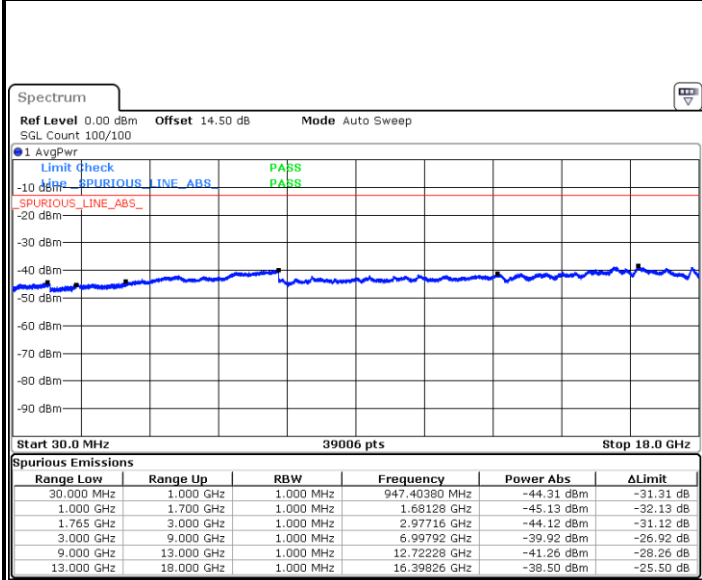

Highest Channel / 16QAM

Date: 12.JUL.2018 12:44:11

LTE Band 4 / 1.4MHz

Lowest Channel / 64QAM

Middle Channel / 64QAM

Date: 18 JUL 2018 15:53:11

Date: 18 JUL 2018 15:54:24

Highest Channel / 64QAM

Date: 18 JUL 2018 15:57:52

LTE Band 4 / 3MHz

Lowest Channel / 64QAM

Middle Channel / 64QAM

Date: 18 JUL 2018 16:01:21

Date: 18 JUL 2018 16:02:34

Highest Channel / 64QAM

Date: 18 JUL 2018 16:06:03

**LTE Band 4 / 5MHz**

**Lowest Channel / 64QAM**

Date: 18 JUL 2018 16:09:31

**Middle Channel / 64QAM**

Date: 18 JUL 2018 16:10:44

**Highest Channel / 64QAM**

Date: 18 JUL 2018 16:14:13

LTE Band 4 / 10MHz