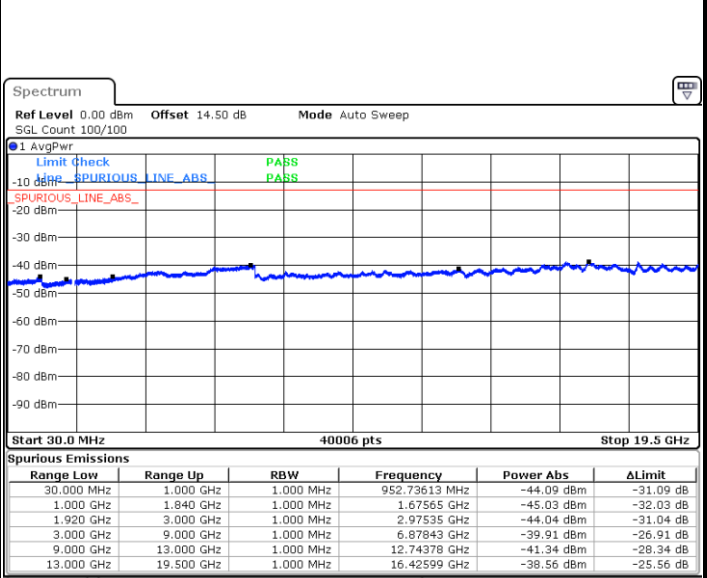

LTE Band 2 / 5MHz

Lowest Channel / QPSK

Date: 13 JUL 2018 10:50:11

Lowest Channel / 16QAM

Date: 13 JUL 2018 10:51:04

Middle Channel / QPSK

Date: 13 JUL 2018 10:52:37

Middle Channel / 16QAM

Date: 13 JUL 2018 10:53:30

LTE Band 2 / 5MHz

Highest Channel / QPSK

Date: 13 JUL 2018 10:59:34

Highest Channel / 16QAM

Date: 13 JUL 2018 11:00:27

LTE Band 2 / 10MHz

Lowest Channel / QPSK

Date: 13 JUL 2018 11:24:25

Lowest Channel / 16QAM

Date: 13 JUL 2018 11:25:18

LTE Band 2 / 10MHz

Middle Channel / QPSK

Date: 13 JUL 2018 11:26:51

Middle Channel / 16QAM

Date: 13 JUL 2018 11:27:44