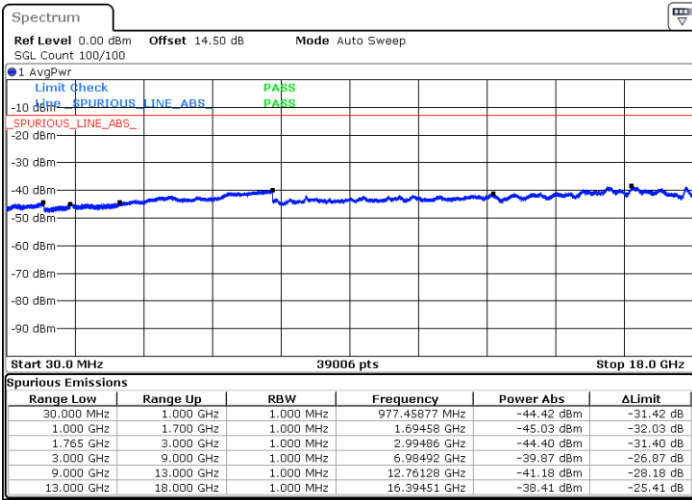

Date: 12.JUL.2018 12:39:05

LTE Band 4 / 20MHz

Middle Channel / QPSK

Date: 12.JUL.2018 12:40:42

Middle Channel / 16QAM

Date: 12.JUL.2018 12:41:38

Highest Channel / QPSK

Date: 12.JUL.2018 12:43:14

Highest Channel / 16QAM

Date: 12.JUL.2018 12:44:11

LTE Band 4 / 1.4MHz

Lowest Channel / 64QAM

Middle Channel / 64QAM

Date: 18 JUL 2018 15:53:11

Date: 18 JUL 2018 15:54:24

Highest Channel / 64QAM

Date: 18 JUL 2018 15:57:52

LTE Band 4 / 3MHz

Lowest Channel / 64QAM

Middle Channel / 64QAM

Date: 18 JUL 2018 16:01:21

Date: 18 JUL 2018 16:02:34

Highest Channel / 64QAM

Date: 18 JUL 2018 16:06:03

**LTE Band 4 / 5MHz**

**Lowest Channel / 64QAM**

Date: 18 JUL 2018 16:09:31

**Middle Channel / 64QAM**

Date: 18 JUL 2018 16:10:44

**Highest Channel / 64QAM**

Date: 18 JUL 2018 16:14:13

LTE Band 4 / 10MHz