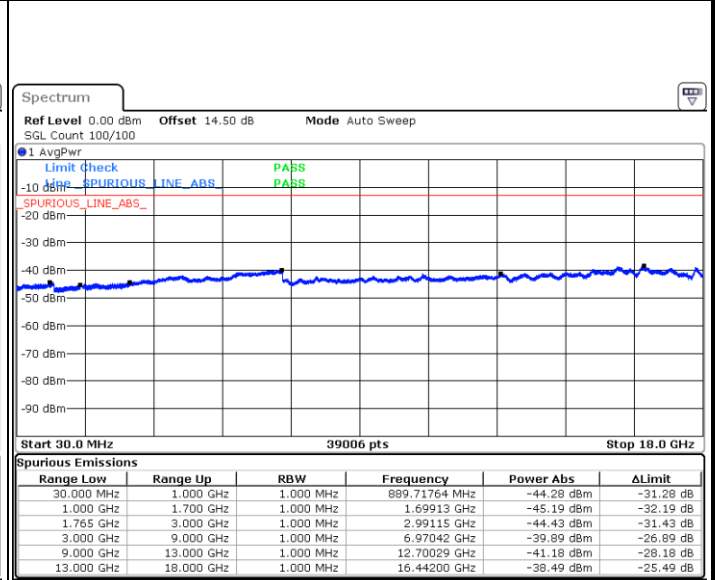

Highest Channel / 16QAM

Date: 12.JUL.2018 12:44:11

LTE Band 4 / 1.4MHz

Lowest Channel / 64QAM

Middle Channel / 64QAM

Date: 18 JUL 2018 15:53:11

Date: 18 JUL 2018 15:54:24

Highest Channel / 64QAM

Date: 18 JUL 2018 15:57:52

LTE Band 4 / 3MHz

Lowest Channel / 64QAM

Middle Channel / 64QAM

Date: 18 JUL 2018 16:01:21

Date: 18 JUL 2018 16:02:34

Highest Channel / 64QAM

Date: 18 JUL 2018 16:06:03

**LTE Band 4 / 5MHz**

**Lowest Channel / 64QAM**

Date: 18 JUL 2018 16:09:31

**Middle Channel / 64QAM**

Date: 18 JUL 2018 16:10:44

**Highest Channel / 64QAM**

Date: 18 JUL 2018 16:14:13

LTE Band 4 / 10MHz