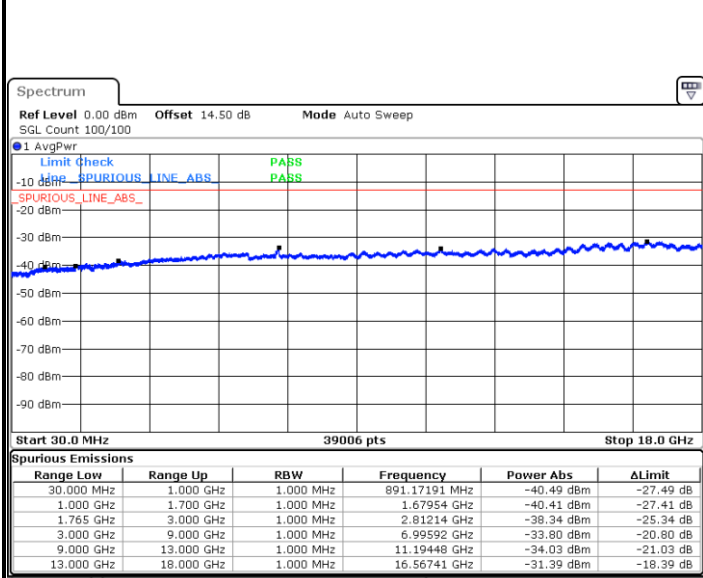

Highest Channel / QPSK

Date: 12.JUL.2018 11:52:50

Highest Channel / 16QAM

Date: 12.JUL.2018 11:53:46

LTE Band 4 / 3MHz

Lowest Channel / QPSK

Date: 12.JUL.2018 11:55:22

Lowest Channel / 16QAM

Date: 12.JUL.2018 11:56:19

LTE Band 4 / 3MHz

Middle Channel / QPSK

Middle Channel / 16QAM

Date: 12.JUL.2018 11:57:55

Date: 12.JUL.2018 11:58:51

Highest Channel / QPSK

Highest Channel / 16QAM

Date: 12.JUL.2018 12:00:28

Date: 12.JUL.2018 12:01:24

LTE Band 4 / 5MHz

Lowest Channel / QPSK

Date: 12.JUL.2018 12:03:00

Lowest Channel / 16QAM

Date: 12.JUL.2018 12:03:57

Middle Channel / QPSK

Date: 12.JUL.2018 12:05:33

Middle Channel / 16QAM

Date: 12.JUL.2018 12:06:29

LTE Band 4 / 5MHz

Highest Channel / QPSK

Date: 12.JUL.2018 12:08:06

Highest Channel / 16QAM

Date: 12.JUL.2018 12:09:02