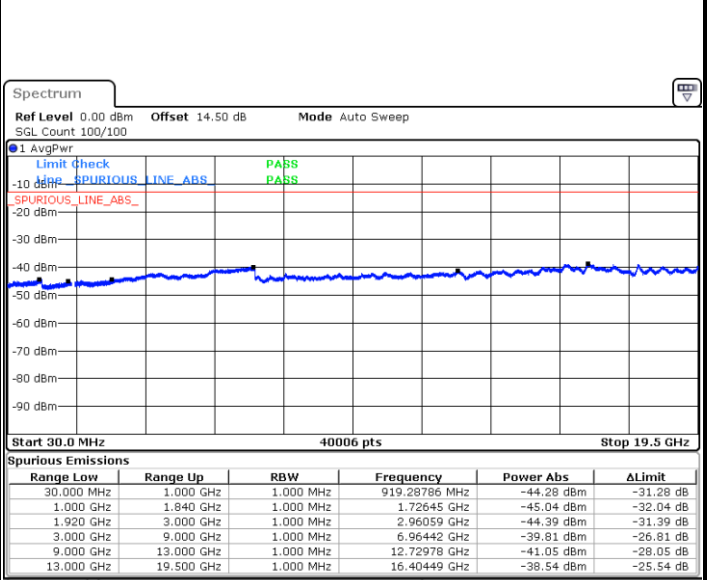

Date: 13 JUL 2018 10:53:30

LTE Band 2 / 5MHz

Highest Channel / QPSK

Date: 13 JUL 2018 10:59:34

Highest Channel / 16QAM

Date: 13 JUL 2018 11:00:27

LTE Band 2 / 10MHz

Lowest Channel / QPSK

Date: 13 JUL 2018 11:24:25

Lowest Channel / 16QAM

Date: 13 JUL 2018 11:25:18

LTE Band 2 / 10MHz

Middle Channel / QPSK

Date: 13 JUL 2018 11:26:51

Middle Channel / 16QAM

Date: 13 JUL 2018 11:27:44

Highest Channel / QPSK

Date: 13 JUL 2018 11:33:48

Highest Channel / 16QAM

Date: 13 JUL 2018 11:34:41

LTE Band 2 / 15MHz

Lowest Channel / QPSK

Lowest Channel / 16QAM

Date: 13 JUL 2018 11:40:45