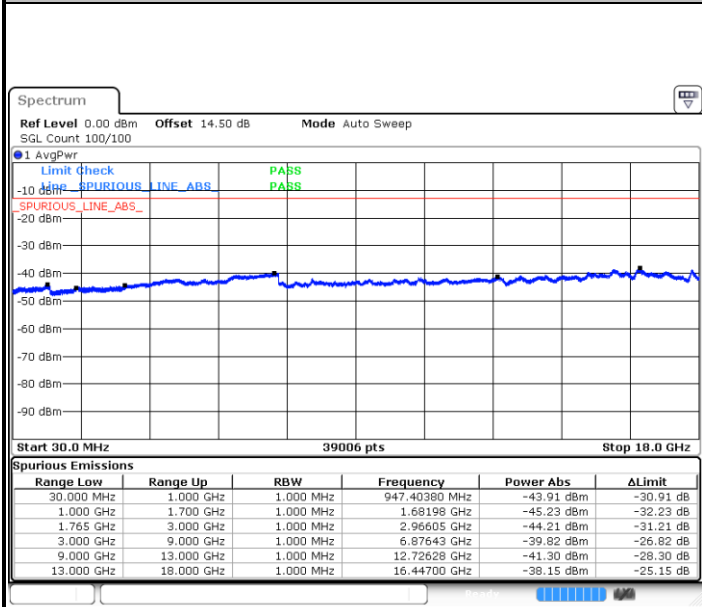

Highest Channel / 16QAM

Date: 12.JUL.2018 12:44:11

LTE Band 4 / 1.4MHz

Lowest Channel / 64QAM

Middle Channel / 64QAM

Date: 18 JUL 2018 15:53:11

Date: 18 JUL 2018 15:54:24

Highest Channel / 64QAM

Date: 18 JUL 2018 15:57:52

LTE Band 4 / 3MHz

Lowest Channel / 64QAM

Middle Channel / 64QAM

Date: 18 JUL 2018 16:01:21

Date: 18 JUL 2018 16:02:34

Highest Channel / 64QAM

Date: 18 JUL 2018 16:06:03

**LTE Band 4 / 5MHz**

**Lowest Channel / 64QAM**

Date: 18 JUL 2018 16:09:31

**Middle Channel / 64QAM**

Date: 18 JUL 2018 16:10:44

**Highest Channel / 64QAM**

Date: 18 JUL 2018 16:14:13

LTE Band 4 / 10MHz

Lowest Channel / 64QAM

Date: 18 JUL 2018 16:17:41

Middle Channel / 64QAM

Date: 18 JUL 2018 16:18:54

Highest Channel / 64QAM

Date: 18 JUL 2018 16:26:07

LTE Band 4 / 15MHz

Lowest Channel / 64QAM