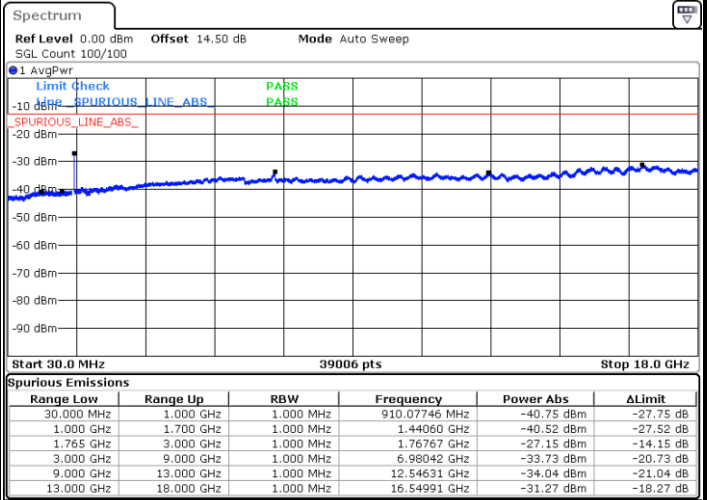

Middle Channel / 16QAM

Date: 12.JUL.2018 12:14:07

Highest Channel / QPSK

Date: 12.JUL.2018 12:15:43

Highest Channel / 16QAM

Date: 12.JUL.2018 12:16:39

LTE Band 4 / 15MHz

Lowest Channel / QPSK

Lowest Channel / 16QAM

Date: 12.JUL.2018 12:18:15

Date: 12.JUL.2018 12:19:12

Middle Channel / QPSK

Middle Channel / 16QAM

Date: 12.JUL.2018 12:20:48

Date: 12.JUL.2018 12:21:45

LTE Band 4 / 15MHz

Highest Channel / QPSK

Date: 12.JUL.2018 12:23:21

Highest Channel / 16QAM

Date: 12.JUL.2018 12:24:18

LTE Band 4 / 20MHz

Lowest Channel / QPSK

Date: 12.JUL.2018 12:38:09

Lowest Channel / 16QAM