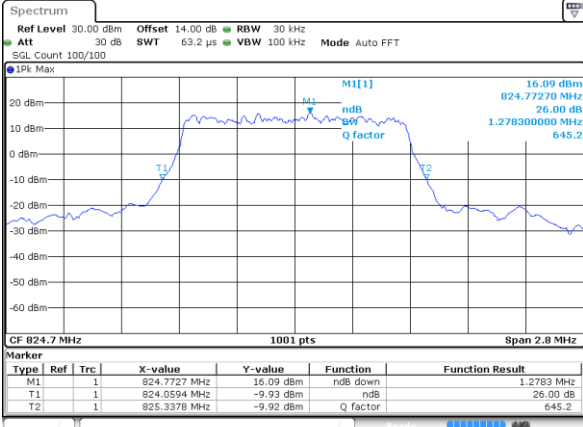

Highest Channel / 20MHz / 64QAM

Date: 18 JUL 2018 16:39:18

LTE Band 5

Lowest Channel / 1.4MHz / QPSK

Date: 13 JUL 2018 14:21:35

Lowest Channel / 1.4MHz / 16QAM

Date: 13 JUL 2018 14:21:25

Middle Channel / 1.4MHz / QPSK

Date: 13 JUL 2018 14:30:22

Middle Channel / 1.4MHz / 16QAM

Date: 13 JUL 2018 14:30:32

Highest Channel / 1.4MHz / QPSK

Date: 13 JUL 2018 14:32:48

Highest Channel / 1.4MHz / 16QAM

Date: 13 JUL 2018 14:32:58

LTE Band 5