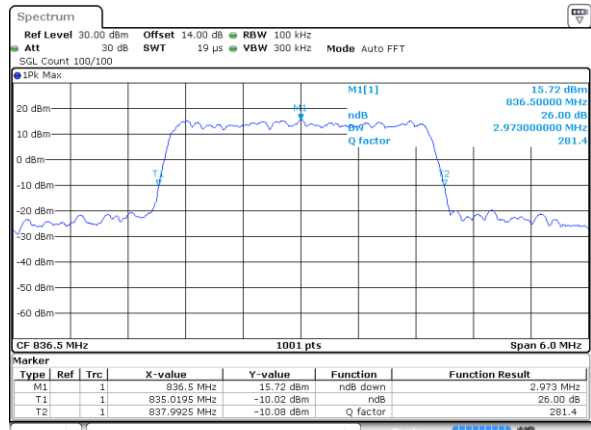

Middle Channel / 10MHz / 16QAM

Date: 13 JUL 2018 15:31:33

Highest Channel / 10MHz / QPSK

Date: 13 JUL 2018 15:33:49

Highest Channel / 10MHz / 16QAM

Date: 13 JUL 2018 15:33:59

LTE Band 5

Lowest Channel / 1.4MHz / 64QAM

Date: 18 JUL 2018 16:50:18

Lowest Channel / 3MHz / 64QAM

Date: 18 JUL 2018 17:00:28

Middle Channel / 1.4MHz / 64QAM

Date: 18 JUL 2018 16:54:47

Middle Channel / 3MHz / 64QAM

Date: 18 JUL 2018 17:04:57

Highest Channel / 1.4MHz / 64QAM

Date: 18 JUL 2018 16:56:00

Highest Channel / 3MHz / 64QAM

Date: 18 JUL 2018 17:06:10

LTE Band 5

Lowest Channel / 5MHz / 64QAM

Date: 18 JUL 2018 17:10:38

Lowest Channel / 10MHz / 64QAM

Date: 18 JUL 2018 17:20:48