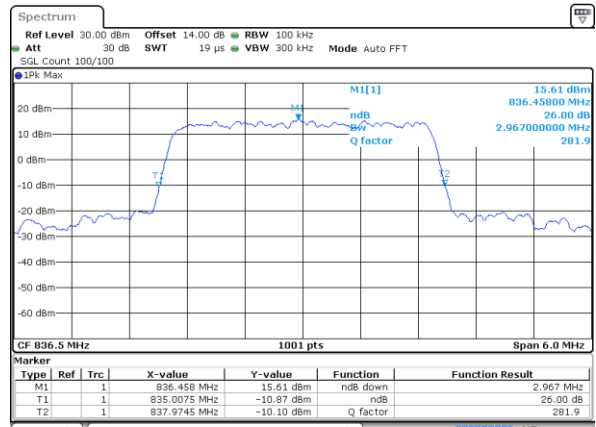

Date: 13 JUL 2018 14:30:22

Middle Channel / 1.4MHz / 16QAM

Date: 13 JUL 2018 14:30:32

Highest Channel / 1.4MHz / QPSK

Date: 13 JUL 2018 14:32:48

Highest Channel / 1.4MHz / 16QAM

Date: 13 JUL 2018 14:32:58

LTE Band 5

Lowest Channel / 3MHz / QPSK

Date: 13 JUL 2018 14:41:45

Lowest Channel / 3MHz / 16QAM

Date: 13 JUL 2018 14:41:55

Middle Channel / 3MHz / QPSK

Date: 13 JUL 2018 14:50:42

Middle Channel / 3MHz / 16QAM

Date: 13 JUL 2018 14:50:52

Highest Channel / 3MHz / QPSK

Date: 13 JUL 2018 14:53:08

Highest Channel / 3MHz / 16QAM

Date: 13 JUL 2018 14:53:18

LTE Band 5

Lowest Channel / 5MHz / QPSK

Date: 13 JUL 2018 15:02:05

Lowest Channel / 5MHz / 16QAM