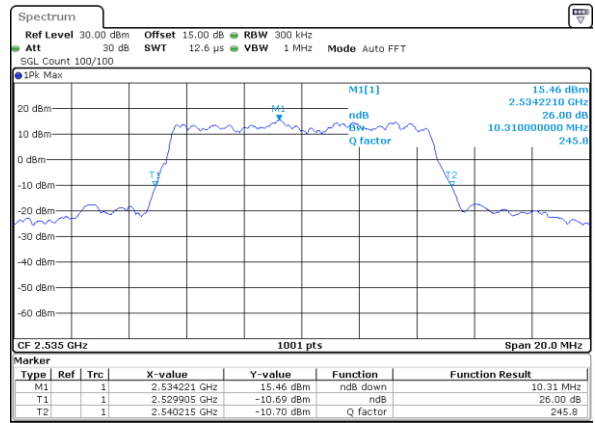

Highest Channel / 20MHz / QPSK

Date: 16 JUL 2018 10:57:23

Highest Channel / 20MHz / 16QAM

Date: 16 JUL 2018 10:57:33

LTE Band 7

Lowest Channel / 5MHz / 64QAM

Date: 18_JUL_2018 19:20:47

Lowest Channel / 10MHz / 64QAM

Date: 18_JUL_2018 19:21:17

Middle Channel / 5MHz / 64QAM

Date: 18_JUL_2018 19:20:57

Middle Channel / 10MHz / 64QAM

Date: 18_JUL_2018 19:21:28

Highest Channel / 5MHz / 64QAM

Date: 18_JUL_2018 19:21:07

Highest Channel / 10MHz / 64QAM