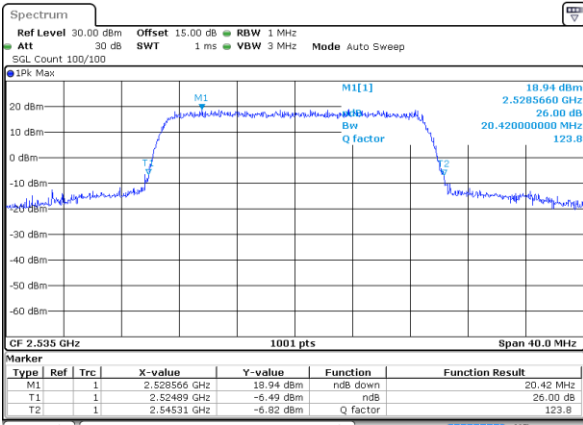

Date: 16 JUL 2018 10:38:38

Middle Channel / 15MHz / 16QAM

Date: 16 JUL 2018 10:38:48

Highest Channel / 15MHz / QPSK

Date: 16 JUL 2018 10:41:02

Highest Channel / 15MHz / 16QAM

Date: 16 JUL 2018 10:41:12

LTE Band 7

Lowest Channel / 20MHz / QPSK

Date: 16 JUL 2018 10:48:00

Lowest Channel / 20MHz / 16QAM

Date: 16 JUL 2018 10:48:10

Middle Channel / 20MHz / QPSK

Date: 16 JUL 2018 10:54:59

Middle Channel / 20MHz / 16QAM

Date: 16 JUL 2018 10:55:09

Highest Channel / 20MHz / QPSK

Date: 16 JUL 2018 10:57:23

Highest Channel / 20MHz / 16QAM

Date: 16 JUL 2018 10:57:33

LTE Band 7

Lowest Channel / 5MHz / 64QAM

Date: 18_JUL_2018 19:20:47

Lowest Channel / 10MHz / 64QAM