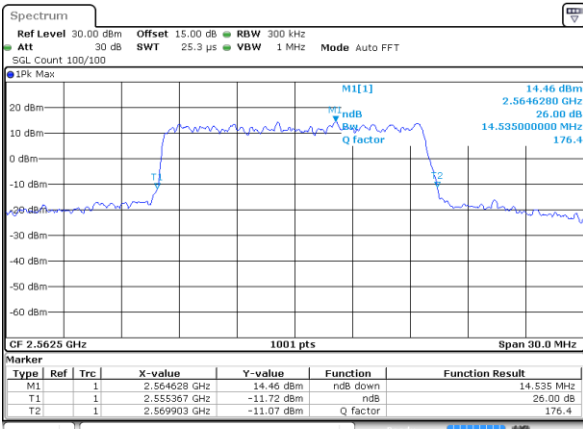

Highest Channel / 10MHz / 16QAM

Date: 16 JUL 2018 10:24:51

LTE Band 7

Lowest Channel / 15MHz / QPSK

Date: 16 JUL 2018 10:31:39

Lowest Channel / 15MHz / 16QAM

Date: 16 JUL 2018 10:31:49

Middle Channel / 15MHz / QPSK

Date: 16 JUL 2018 10:38:38

Middle Channel / 15MHz / 16QAM

Date: 16 JUL 2018 10:38:48

Highest Channel / 15MHz / QPSK

Date: 16 JUL 2018 10:41:02

Highest Channel / 15MHz / 16QAM

Date: 16 JUL 2018 10:41:12

LTE Band 7