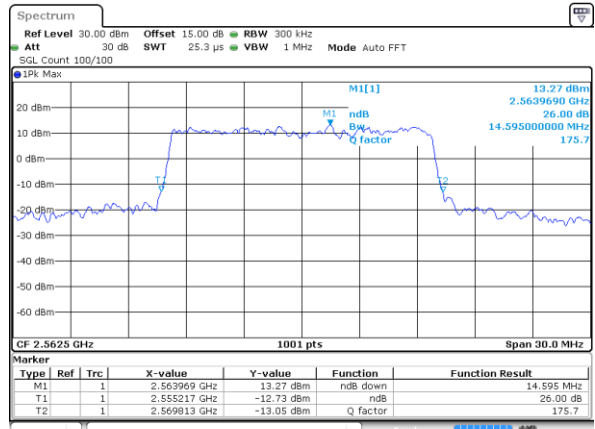

Highest Channel / 10MHz / 16QAM

Date: 16 JUL 2018 10:24:51

LTE Band 7

Lowest Channel / 15MHz / QPSK

Date: 16 JUL 2018 10:31:39

Lowest Channel / 15MHz / 16QAM

Date: 16 JUL 2018 10:31:49

Middle Channel / 15MHz / QPSK

Date: 16 JUL 2018 10:38:38

Middle Channel / 15MHz / 16QAM

Date: 16 JUL 2018 10:38:48

Highest Channel / 15MHz / QPSK

Date: 16 JUL 2018 10:41:02

Highest Channel / 15MHz / 16QAM

Date: 16 JUL 2018 10:41:12

LTE Band 7