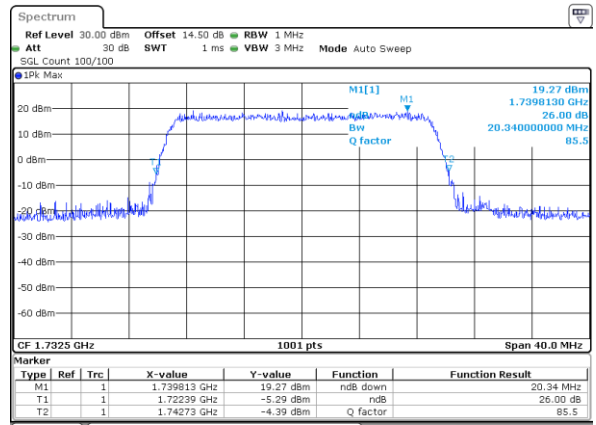

Date: 18 JUL 2018 16:16:01

Highest Channel / 5MHz / 64QAM

Date: 18 JUL 2018 16:11:04

Highest Channel / 10MHz / 64QAM

Date: 18 JUL 2018 16:19:14

LTE Band 4

Lowest Channel / 15MHz / 64QAM

Date: 18 JUL 2018 16:26:26

Lowest Channel / 20MHz / 64QAM

Date: 18 JUL 2018 16:34:36

Middle Channel / 15MHz / 64QAM

Date: 18 JUL 2018 16:29:55

Middle Channel / 20MHz / 64QAM

Date: 18 JUL 2018 16:38:05

Highest Channel / 15MHz / 64QAM

Date: 18 JUL 2018 16:31:08

Highest Channel / 20MHz / 64QAM

Date: 18 JUL 2018 16:39:18

LTE Band 5

Lowest Channel / 1.4MHz / QPSK

Date: 13 JUL 2018 14:21:35

Lowest Channel / 1.4MHz / 16QAM

Date: 13 JUL 2018 14:21:25

Middle Channel / 1.4MHz / QPSK

Date: 13 JUL 2018 14:30:22

Middle Channel / 1.4MHz / 16QAM

Date: 13 JUL 2018 14:30:32

Highest Channel / 1.4MHz / QPSK

Date: 13 JUL 2018 14:32:48

Highest Channel / 1.4MHz / 16QAM

Date: 13 JUL 2018 14:32:58

LTE Band 5