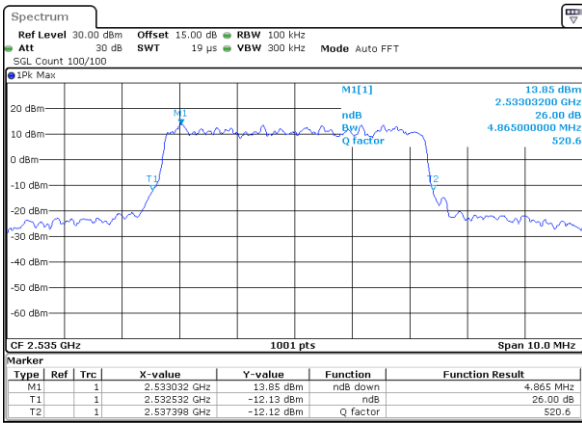

Lowest Channel / 20MHz / QPSK

Date: 16 JUL 2018 10:48:00

Lowest Channel / 20MHz / 16QAM

Date: 16 JUL 2018 10:48:10

Middle Channel / 20MHz / QPSK

Date: 16 JUL 2018 10:54:59

Middle Channel / 20MHz / 16QAM

Date: 16 JUL 2018 10:55:09

Highest Channel / 20MHz / QPSK

Date: 16 JUL 2018 10:57:23

Highest Channel / 20MHz / 16QAM

Date: 16 JUL 2018 10:57:33

LTE Band 7

Lowest Channel / 5MHz / 64QAM

Date: 18_JUL_2018 19:20:47

Lowest Channel / 10MHz / 64QAM

Date: 18_JUL_2018 19:21:17

Middle Channel / 5MHz / 64QAM

Date: 18_JUL_2018 19:20:57

Middle Channel / 10MHz / 64QAM

Date: 18_JUL_2018 19:21:28

Highest Channel / 5MHz / 64QAM

Date: 18_JUL_2018 19:21:07

Highest Channel / 10MHz / 64QAM