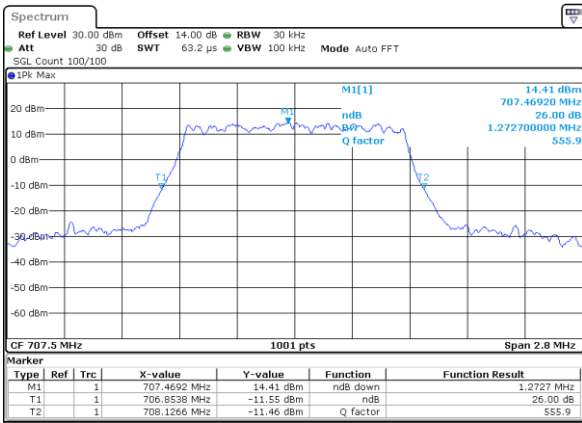

Lowest Channel / 10MHz / 16QAM

Date: 9 JUL 2018 10:33:07

Middle Channel / 10MHz / QPSK

Date: 9 JUL 2018 10:35:23

Middle Channel / 10MHz / 16QAM

Date: 9 JUL 2018 10:35:33

Highest Channel / 10MHz / QPSK

Date: 9 JUL 2018 10:37:49

Highest Channel / 10MHz / 16QAM

Date: 9 JUL 2018 10:37:59

LTE Band 12

Lowest Channel / 1.4MHz / 64QAM

Date: 18_JUL_2018 20:12:51

Lowest Channel / 3MHz / 64QAM

Date: 18_JUL_2018 20:21:21

Middle Channel / 1.4MHz / 64QAM

Date: 18_JUL_2018 20:16:28

Middle Channel / 3MHz / 64QAM

Date: 18_JUL_2018 20:24:57

Highest Channel / 1.4MHz / 64QAM

Date: 18_JUL_2018 20:17:45

Highest Channel / 3MHz / 64QAM

Date: 18_JUL_2018 20:26:14

LTE Band 12