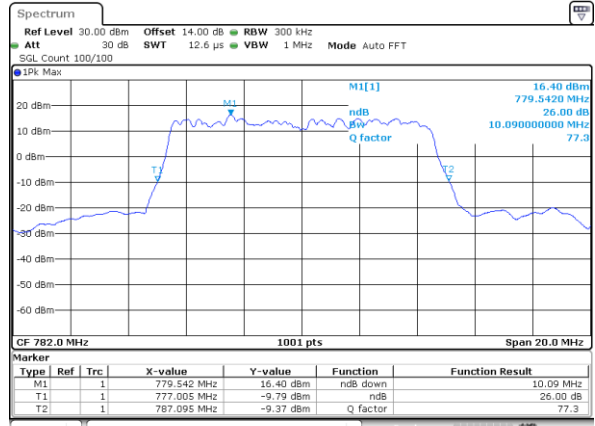

Highest Channel / 5MHz / 64QAM

Date: 18_JUL_2018 20:34:43

Highest Channel / 10MHz / 64QAM

Date: 18_JUL_2018 20:43:12

LTE Band 13

Lowest Channel / 5MHz / QPSK

Lowest Channel / 5MHz / 16QAM

Middle Channel / 5MHz / QPSK

Middle Channel / 5MHz / 16QAM

Highest Channel / 5MHz / QPSK

Highest Channel / 5MHz / 16QAM

LTE Band 13

Middle Channel / 10MHz / QPSK

Middle Channel / 10MHz / 16QAM

LTE Band 13

Lowest Channel / 5MHz / 64QAM

Date: 18_JUL_2018 21:07:09

Middle Channel / 5MHz / 64QAM

Date: 18_JUL_2018 21:11:46

Middle Channel / 10MHz / 64QAM

Date: 18_JUL_2018 21:17:38

Highest Channel / 5MHz / 64QAM

Date: 18_JUL_2018 21:13:02

LTE Band 17