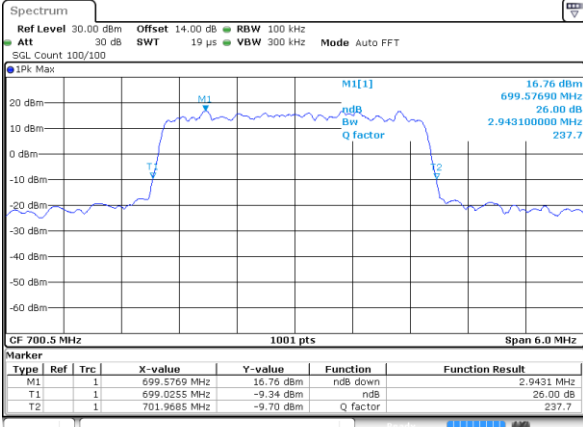

Date: 9 JUL 2018 10:11:16

Lowest Channel / 1.4MHz / 16QAM

Date: 9 JUL 2018 10:11:07

Middle Channel / 1.4MHz / QPSK

Date: 9 JUL 2018 10:13:33

Middle Channel / 1.4MHz / 16QAM

Date: 9 JUL 2018 10:13:43

Highest Channel / 1.4MHz / QPSK

Date: 9 JUL 2018 10:15:58

Highest Channel / 1.4MHz / 16QAM

Date: 9 JUL 2018 10:16:08

LTE Band 12

Lowest Channel / 3MHz / QPSK

Date: 9 JUL 2018 10:18:24

Lowest Channel / 3MHz / 16QAM

Date: 9 JUL 2018 10:18:34