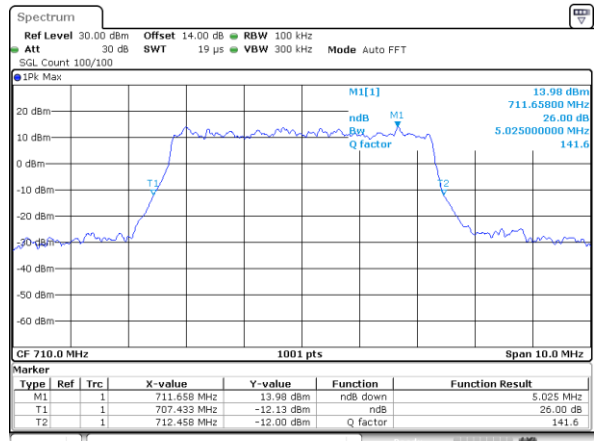

Date: 18_JUL_2018 21:07:09

Middle Channel / 5MHz / 64QAM

Date: 18_JUL_2018 21:11:46

Middle Channel / 10MHz / 64QAM

Date: 18_JUL_2018 21:17:38

Highest Channel / 5MHz / 64QAM

Date: 18_JUL_2018 21:13:02

LTE Band 17

Lowest Channel / 5MHz / QPSK

Lowest Channel / 5MHz / 16QAM

Middle Channel / 5MHz / QPSK

Middle Channel / 5MHz / 16QAM

Highest Channel / 5MHz / QPSK

Highest Channel / 5MHz / 16QAM