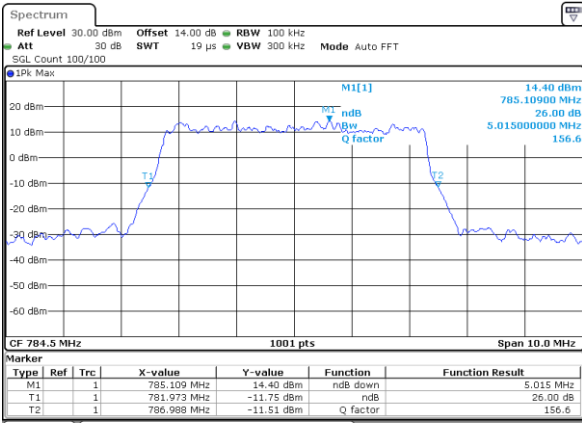

Middle Channel / 5MHz / 16QAM

Highest Channel / 5MHz / QPSK

Highest Channel / 5MHz / 16QAM

LTE Band 13

Middle Channel / 10MHz / QPSK

Middle Channel / 10MHz / 16QAM

LTE Band 13

Lowest Channel / 5MHz / 64QAM

Date: 18_JUL_2018 21:07:09

Middle Channel / 5MHz / 64QAM

Date: 18_JUL_2018 21:11:46

Middle Channel / 10MHz / 64QAM

Date: 18_JUL_2018 21:17:38

Highest Channel / 5MHz / 64QAM

Date: 18_JUL_2018 21:13:02

LTE Band 17