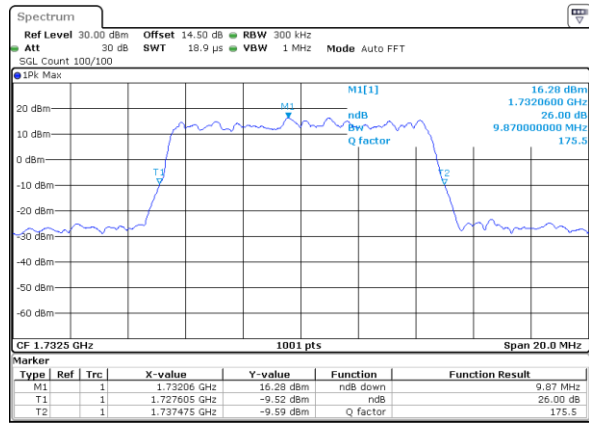

LTE Band 4

Lowest Channel / 5MHz / 64QAM

Date: 18 JUL 2018 16:06:22

Lowest Channel / 10MHz / 64QAM

Date: 18 JUL 2018 16:14:32

Middle Channel / 5MHz / 64QAM

Date: 18 JUL 2018 16:09:51

Middle Channel / 10MHz / 64QAM

Date: 18 JUL 2018 16:16:01

Highest Channel / 5MHz / 64QAM

Date: 18 JUL 2018 16:11:04

Highest Channel / 10MHz / 64QAM

Date: 18 JUL 2018 16:19:14

LTE Band 4

Lowest Channel / 15MHz / 64QAM

Date: 18 JUL 2018 16:26:26