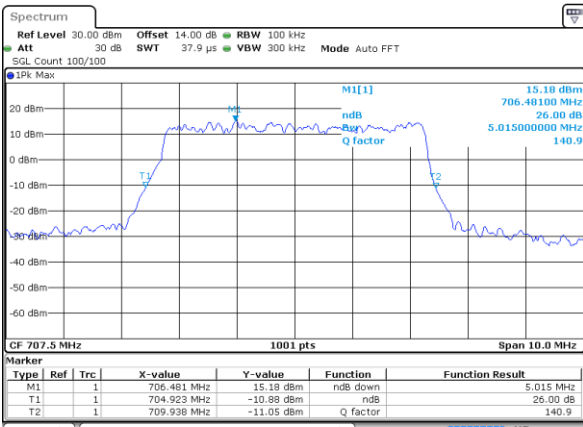

LTE Band 12

Lowest Channel / 5MHz / QPSK

Date: 9 JUL 2018 10:25:41

Lowest Channel / 5MHz / 16QAM

Date: 9 JUL 2018 10:25:51

Middle Channel / 5MHz / QPSK

Date: 9 JUL 2018 10:28:06

Middle Channel / 5MHz / 16QAM

Date: 9 JUL 2018 10:28:16

Highest Channel / 5MHz / QPSK

Date: 9 JUL 2018 10:30:32

Highest Channel / 5MHz / 16QAM

Date: 9 JUL 2018 10:30:42

LTE Band 12

Lowest Channel / 10MHz / QPSK

Date: 9 JUL 2018 10:32:58