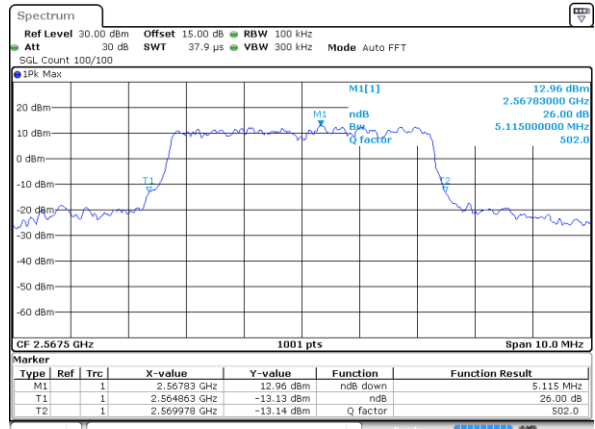

LTE Band 7

Lowest Channel / 5MHz / QPSK

Date: 16 JUL 2018 09:58:58

Lowest Channel / 5MHz / 16QAM

Date: 16 JUL 2018 09:59:08

Middle Channel / 5MHz / QPSK

Date: 16 JUL 2018 10:05:58

Middle Channel / 5MHz / 16QAM

Date: 16 JUL 2018 10:06:08

Highest Channel / 5MHz / QPSK

Date: 16 JUL 2018 10:08:22

Highest Channel / 5MHz / 16QAM

Date: 16 JUL 2018 10:08:32

LTE Band 7

Lowest Channel / 10MHz / QPSK

Date: 16 JUL 2018 10:15:20