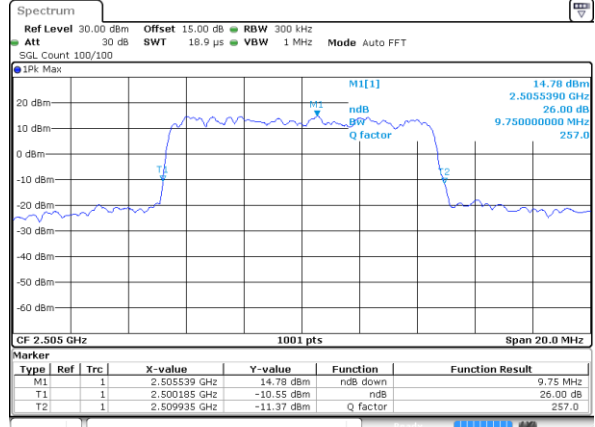

LTE Band 7

Lowest Channel / 5MHz / QPSK

Date: 16 JUL 2018 09:58:58

Lowest Channel / 5MHz / 16QAM

Date: 16 JUL 2018 09:59:08

Middle Channel / 5MHz / QPSK

Date: 16 JUL 2018 10:05:58

Middle Channel / 5MHz / 16QAM

Date: 16 JUL 2018 10:06:08

Highest Channel / 5MHz / QPSK

Date: 16 JUL 2018 10:08:22

Highest Channel / 5MHz / 16QAM

Date: 16 JUL 2018 10:08:32

LTE Band 7

Lowest Channel / 10MHz / QPSK

Date: 16 JUL 2018 10:15:20

Lowest Channel / 10MHz / 16QAM

Date: 16 JUL 2018 10:15:30

Middle Channel / 10MHz / QPSK

Date: 16 JUL 2018 10:22:17

Middle Channel / 10MHz / 16QAM

Date: 16 JUL 2018 10:22:27

Highest Channel / 10MHz / QPSK

Date: 16 JUL 2018 10:24:41