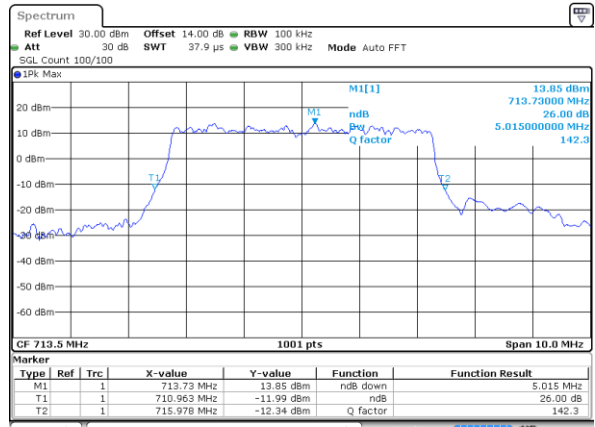

LTE Band 12

Lowest Channel / 5MHz / QPSK

Date: 9 JUL 2018 10:25:41

Lowest Channel / 5MHz / 16QAM

Date: 9 JUL 2018 10:25:51

Middle Channel / 5MHz / QPSK

Date: 9 JUL 2018 10:28:06

Middle Channel / 5MHz / 16QAM

Date: 9 JUL 2018 10:28:16

Highest Channel / 5MHz / QPSK

Date: 9 JUL 2018 10:30:32

Highest Channel / 5MHz / 16QAM

Date: 9 JUL 2018 10:30:42

LTE Band 12

Lowest Channel / 10MHz / QPSK

Date: 9 JUL 2018 10:32:58