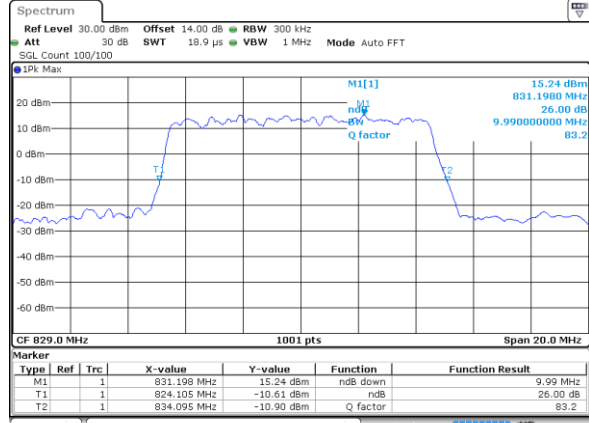

Date: 18 JUL 2018 16:56:00

Highest Channel / 3MHz / 64QAM

Date: 18 JUL 2018 17:06:10

LTE Band 5

Lowest Channel / 5MHz / 64QAM

Date: 18 JUL 2018 17:10:38

Lowest Channel / 10MHz / 64QAM

Date: 18 JUL 2018 17:20:48