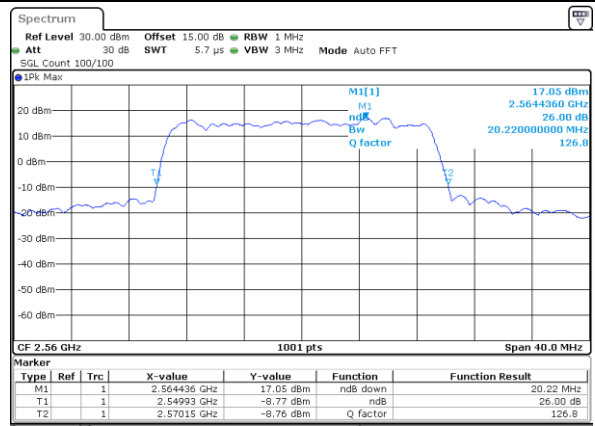

Middle Channel / 20MHz / 64QAM

Date: 18_JUL_2018 19:22:30

Highest Channel / 15MHz / 64QAM

Date: 18_JUL_2018 19:22:09

Highest Channel / 20MHz / 64QAM

Date: 18_JUL_2018 19:22:40

LTE Band 12

Lowest Channel / 1.4MHz / QPSK

Date: 9 JUL 2018 10:11:16

Lowest Channel / 1.4MHz / 16QAM

Date: 9 JUL 2018 10:11:07

Middle Channel / 1.4MHz / QPSK

Date: 9 JUL 2018 10:13:33

Middle Channel / 1.4MHz / 16QAM

Date: 9 JUL 2018 10:13:43

Highest Channel / 1.4MHz / QPSK