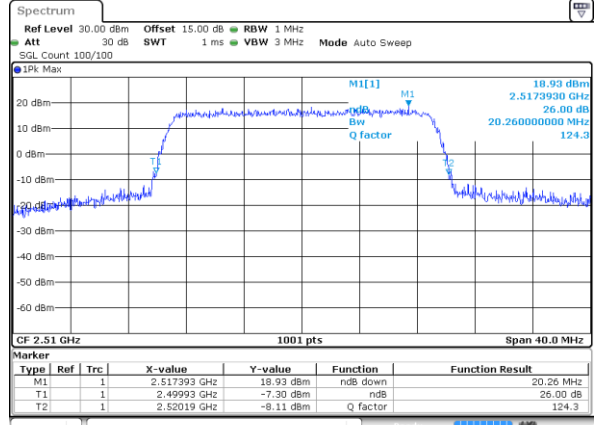

Lowest Channel / 20MHz / 16QAM

Date: 16 JUL 2018 10:48:10