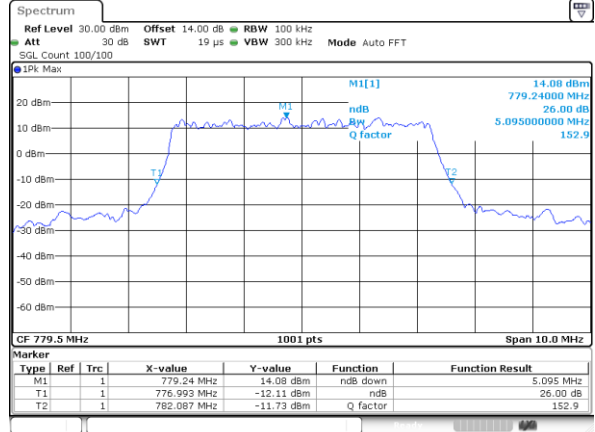

Lowest Channel / 5MHz / 64QAM

Date: 18_JUL_2018 20:29:50

Lowest Channel / 10MHz / 64QAM

Date: 18_JUL_2018 20:38:19

Middle Channel / 5MHz / 64QAM

Date: 18_JUL_2018 20:33:26

Middle Channel / 10MHz / 64QAM

Date: 18_JUL_2018 20:41:55

Highest Channel / 5MHz / 64QAM

Date: 18_JUL_2018 20:34:43

Highest Channel / 10MHz / 64QAM

Date: 18_JUL_2018 20:43:12

LTE Band 13

Lowest Channel / 5MHz / QPSK

Lowest Channel / 5MHz / 16QAM

Middle Channel / 5MHz / QPSK

Middle Channel / 5MHz / 16QAM

Highest Channel / 5MHz / QPSK

Highest Channel / 5MHz / 16QAM

LTE Band 13

Middle Channel / 10MHz / QPSK

Middle Channel / 10MHz / 16QAM

LTE Band 13

Lowest Channel / 5MHz / 64QAM