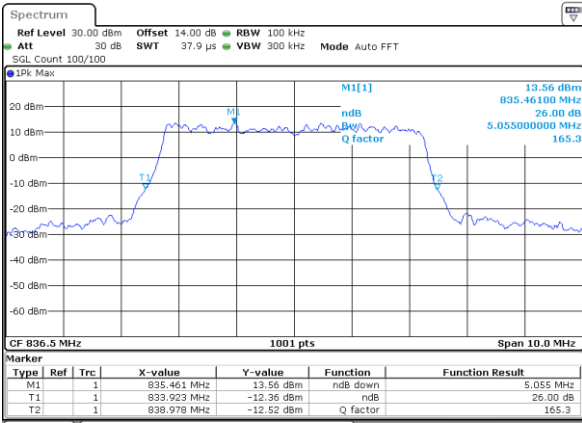

Date: 18 JUL 2018 16:50:18

Lowest Channel / 3MHz / 64QAM

Date: 18 JUL 2018 17:00:28

Middle Channel / 1.4MHz / 64QAM

Date: 18 JUL 2018 16:54:47

Middle Channel / 3MHz / 64QAM

Date: 18 JUL 2018 17:04:57

Highest Channel / 1.4MHz / 64QAM

Date: 18 JUL 2018 16:56:00

Highest Channel / 3MHz / 64QAM

Date: 18 JUL 2018 17:06:10

LTE Band 5

Lowest Channel / 5MHz / 64QAM

Date: 18 JUL 2018 17:10:38

Lowest Channel / 10MHz / 64QAM

Date: 18 JUL 2018 17:20:48

Middle Channel / 5MHz / 64QAM

Date: 18 JUL 2018 17:15:07

Middle Channel / 10MHz / 64QAM

Date: 18 JUL 2018 17:25:17

Highest Channel / 5MHz / 64QAM

Date: 18 JUL 2018 17:16:20

Highest Channel / 10MHz / 64QAM

Date: 18 JUL 2018 17:26:30