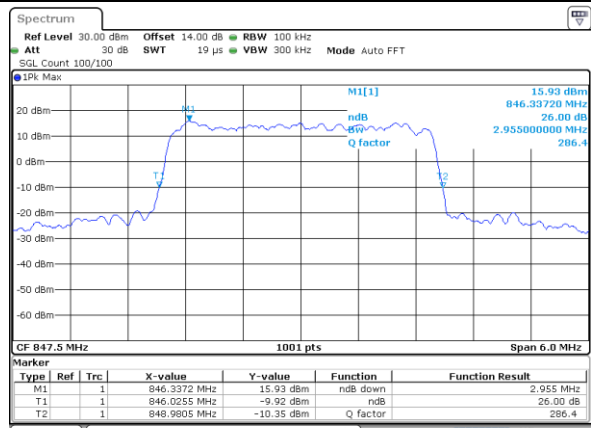

Middle Channel / 10MHz / 16QAM

Date: 13 JUL 2018 15:31:33

Highest Channel / 10MHz / QPSK

Date: 13 JUL 2018 15:33:49

Highest Channel / 10MHz / 16QAM

Date: 13 JUL 2018 15:33:59

LTE Band 5

Lowest Channel / 1.4MHz / 64QAM

Date: 18 JUL 2018 16:50:18

Lowest Channel / 3MHz / 64QAM

Date: 18 JUL 2018 17:00:28

Middle Channel / 1.4MHz / 64QAM

Date: 18 JUL 2018 16:54:47

Middle Channel / 3MHz / 64QAM

Date: 18 JUL 2018 17:04:57

Highest Channel / 1.4MHz / 64QAM

Date: 18 JUL 2018 16:56:00

Highest Channel / 3MHz / 64QAM

Date: 18 JUL 2018 17:06:10

LTE Band 5

Lowest Channel / 5MHz / 64QAM

Date: 18 JUL 2018 17:10:38

Lowest Channel / 10MHz / 64QAM

Date: 18 JUL 2018 17:20:48