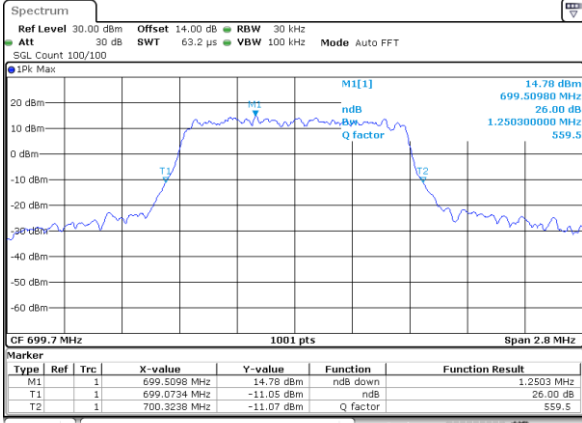

Lowest Channel / 10MHz / 16QAM

Date: 9 JUL 2018 10:33:07

Middle Channel / 10MHz / QPSK

Date: 9 JUL 2018 10:35:23

Middle Channel / 10MHz / 16QAM

Date: 9 JUL 2018 10:35:33

Highest Channel / 10MHz / QPSK

Date: 9 JUL 2018 10:37:49

Highest Channel / 10MHz / 16QAM

Date: 9 JUL 2018 10:37:59

LTE Band 12

Lowest Channel / 1.4MHz / 64QAM

Date: 18_JUL_2018 20:12:51

Lowest Channel / 3MHz / 64QAM

Date: 18_JUL_2018 20:21:21

Middle Channel / 1.4MHz / 64QAM

Date: 18_JUL_2018 20:16:28

Middle Channel / 3MHz / 64QAM

Date: 18_JUL_2018 20:24:57

Highest Channel / 1.4MHz / 64QAM

Date: 18_JUL_2018 20:17:45

Highest Channel / 3MHz / 64QAM

Date: 18_JUL_2018 20:26:14

LTE Band 12