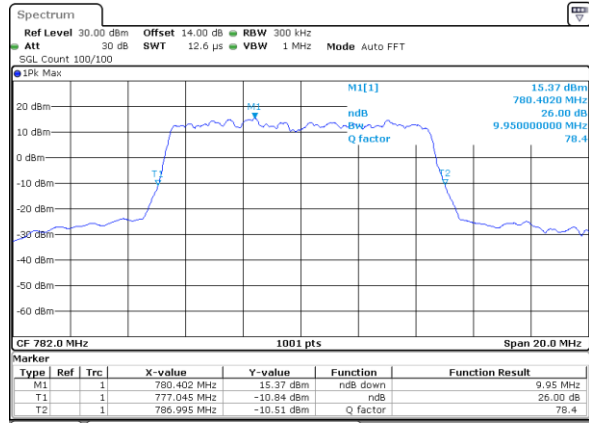

Highest Channel / 5MHz / 64QAM

Date: 18_JUL_2018 20:34:43

Highest Channel / 10MHz / 64QAM

Date: 18_JUL_2018 20:43:12

LTE Band 13

Lowest Channel / 5MHz / QPSK

Lowest Channel / 5MHz / 16QAM

Middle Channel / 5MHz / QPSK

Middle Channel / 5MHz / 16QAM

Highest Channel / 5MHz / QPSK

Highest Channel / 5MHz / 16QAM

LTE Band 13

Middle Channel / 10MHz / QPSK

Middle Channel / 10MHz / 16QAM

LTE Band 13

Lowest Channel / 5MHz / 64QAM

Date: 18_JUL_2018 21:07:09

Middle Channel / 5MHz / 64QAM

Date: 18_JUL_2018 21:11:46

Middle Channel / 10MHz / 64QAM

Date: 18_JUL_2018 21:17:38

Highest Channel / 5MHz / 64QAM

Date: 18_JUL_2018 21:13:02

LTE Band 17