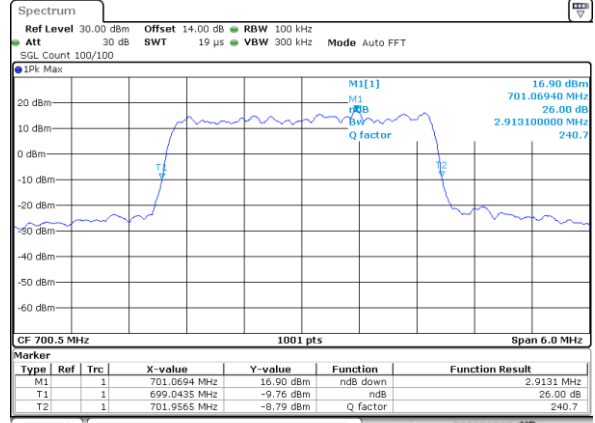

Date: 9 JUL 2018 10:28:16

Highest Channel / 5MHz / QPSK

Date: 9 JUL 2018 10:30:32

Highest Channel / 5MHz / 16QAM

Date: 9 JUL 2018 10:30:42

LTE Band 12

Lowest Channel / 10MHz / QPSK

Date: 9 JUL 2018 10:32:58

Lowest Channel / 10MHz / 16QAM

Date: 9 JUL 2018 10:33:07

Middle Channel / 10MHz / QPSK

Date: 9 JUL 2018 10:35:23

Middle Channel / 10MHz / 16QAM

Date: 9 JUL 2018 10:35:33

Highest Channel / 10MHz / QPSK

Date: 9 JUL 2018 10:37:49

Highest Channel / 10MHz / 16QAM

Date: 9 JUL 2018 10:37:59

LTE Band 12

Lowest Channel / 1.4MHz / 64QAM

Date: 18_JUL_2018 20:12:51

Lowest Channel / 3MHz / 64QAM

Date: 18_JUL_2018 20:21:21

Middle Channel / 1.4MHz / 64QAM

Date: 18_JUL_2018 20:16:28

Middle Channel / 3MHz / 64QAM

Date: 18_JUL_2018 20:24:57

Highest Channel / 1.4MHz / 64QAM

Date: 18_JUL_2018 20:17:45

Highest Channel / 3MHz / 64QAM

Date: 18_JUL_2018 20:26:14

LTE Band 12