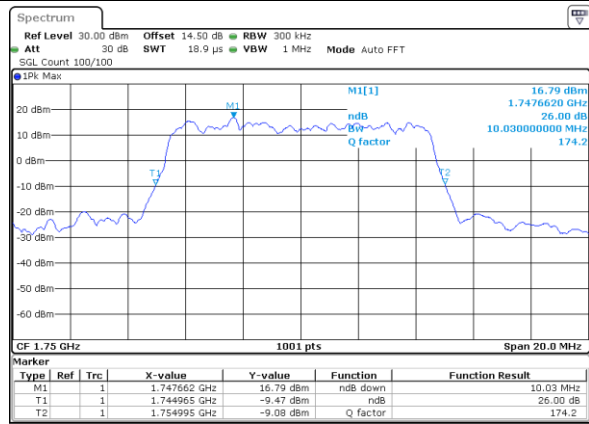

LTE Band 4

Lowest Channel / 5MHz / 64QAM

Date: 18 JUL 2018 16:06:22

Lowest Channel / 10MHz / 64QAM

Date: 18 JUL 2018 16:14:32

Middle Channel / 5MHz / 64QAM

Date: 18 JUL 2018 16:09:51

Middle Channel / 10MHz / 64QAM

Date: 18 JUL 2018 16:16:01

Highest Channel / 5MHz / 64QAM

Date: 18 JUL 2018 16:11:04

Highest Channel / 10MHz / 64QAM

Date: 18 JUL 2018 16:19:14

LTE Band 4

Lowest Channel / 15MHz / 64QAM

Date: 18 JUL 2018 16:26:26