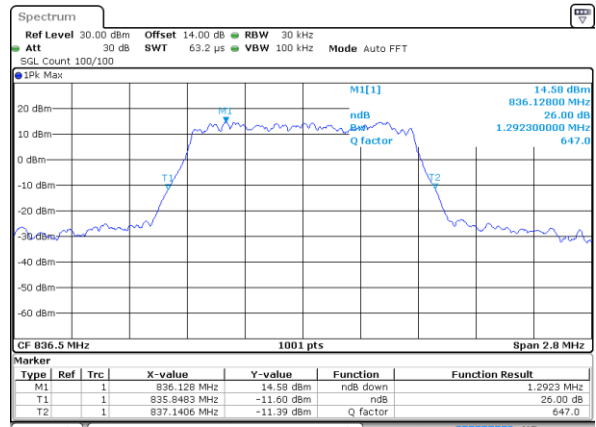

Lowest Channel / 20MHz / 64QAM

Date: 18 JUL 2018 16:34:36

Middle Channel / 15MHz / 64QAM

Date: 18 JUL 2018 16:29:55

Middle Channel / 20MHz / 64QAM

Date: 18 JUL 2018 16:38:05

Highest Channel / 15MHz / 64QAM

Date: 18 JUL 2018 16:31:08

Highest Channel / 20MHz / 64QAM

Date: 18 JUL 2018 16:39:18

LTE Band 5

Lowest Channel / 1.4MHz / QPSK

Date: 13 JUL 2018 14:21:35

Lowest Channel / 1.4MHz / 16QAM

Date: 13 JUL 2018 14:21:25

Middle Channel / 1.4MHz / QPSK

Date: 13 JUL 2018 14:30:22

Middle Channel / 1.4MHz / 16QAM

Date: 13 JUL 2018 14:30:32

Highest Channel / 1.4MHz / QPSK

Date: 13 JUL 2018 14:32:48

Highest Channel / 1.4MHz / 16QAM

Date: 13 JUL 2018 14:32:58

LTE Band 5