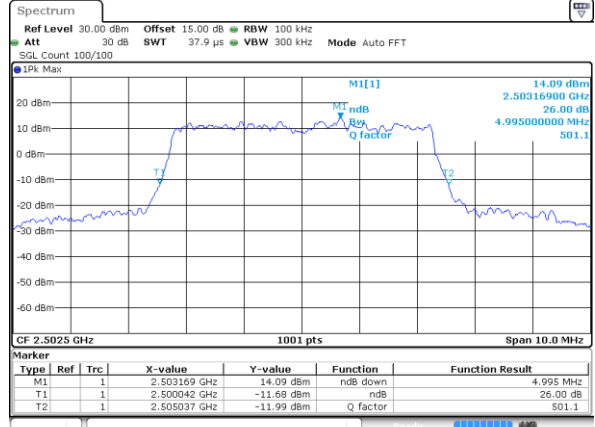

Date: 18 JUL 2018 16:56:00

Highest Channel / 3MHz / 64QAM

Date: 18 JUL 2018 17:06:10

LTE Band 5

Lowest Channel / 5MHz / 64QAM

Date: 18 JUL 2018 17:10:38

Lowest Channel / 10MHz / 64QAM

Date: 18 JUL 2018 17:20:48

Middle Channel / 5MHz / 64QAM

Date: 18 JUL 2018 17:15:07

Middle Channel / 10MHz / 64QAM

Date: 18 JUL 2018 17:25:17

Highest Channel / 5MHz / 64QAM

Date: 18 JUL 2018 17:16:20

Highest Channel / 10MHz / 64QAM

Date: 18 JUL 2018 17:26:30

LTE Band 7

Lowest Channel / 5MHz / QPSK

Date: 16 JUL 2018 09:58:58

Lowest Channel / 5MHz / 16QAM

Date: 16 JUL 2018 09:59:08

Middle Channel / 5MHz / QPSK

Date: 16 JUL 2018 10:05:58

Middle Channel / 5MHz / 16QAM

Date: 16 JUL 2018 10:06:08

Highest Channel / 5MHz / QPSK

Date: 16 JUL 2018 10:08:22

Highest Channel / 5MHz / 16QAM

Date: 16 JUL 2018 10:08:32

LTE Band 7

Lowest Channel / 10MHz / QPSK

Date: 16 JUL 2018 10:15:20