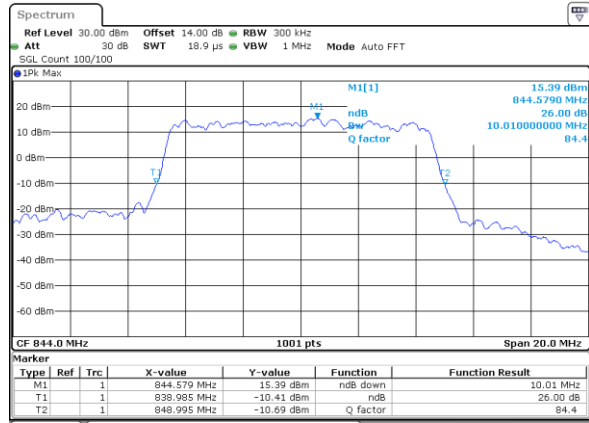

Date: 18 JUL 2018 16:56:00

Highest Channel / 3MHz / 64QAM

Date: 18 JUL 2018 17:06:10

LTE Band 5

Lowest Channel / 5MHz / 64QAM

Date: 18 JUL 2018 17:10:38

Lowest Channel / 10MHz / 64QAM

Date: 18 JUL 2018 17:20:48

Middle Channel / 5MHz / 64QAM

Date: 18 JUL 2018 17:15:07

Middle Channel / 10MHz / 64QAM

Date: 18 JUL 2018 17:25:17

Highest Channel / 5MHz / 64QAM

Date: 18 JUL 2018 17:16:20

Highest Channel / 10MHz / 64QAM

Date: 18 JUL 2018 17:26:30

LTE Band 7

Lowest Channel / 5MHz / QPSK

Date: 16 JUL 2018 09:58:58

Lowest Channel / 5MHz / 16QAM

Date: 16 JUL 2018 09:59:08

Middle Channel / 5MHz / QPSK

Date: 16 JUL 2018 10:05:58

Middle Channel / 5MHz / 16QAM

Date: 16 JUL 2018 10:06:08

Highest Channel / 5MHz / QPSK

Date: 16 JUL 2018 10:08:22

Highest Channel / 5MHz / 16QAM

Date: 16 JUL 2018 10:08:32

LTE Band 7

Lowest Channel / 10MHz / QPSK

Date: 16 JUL 2018 10:15:20