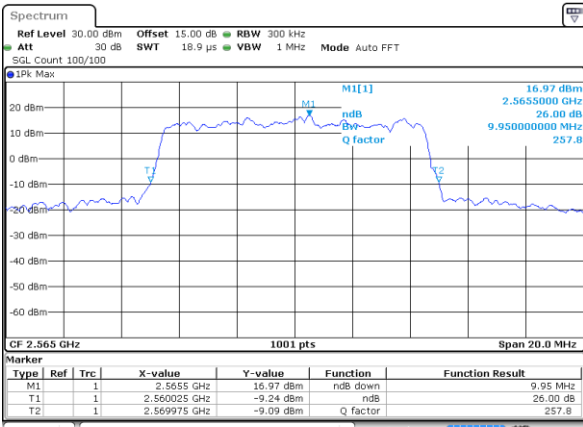

Date: 16 JUL 2018 10:06:08

Highest Channel / 5MHz / QPSK

Date: 16 JUL 2018 10:08:22

Highest Channel / 5MHz / 16QAM

Date: 16 JUL 2018 10:08:32

LTE Band 7

Lowest Channel / 10MHz / QPSK

Date: 16 JUL 2018 10:15:20

Lowest Channel / 10MHz / 16QAM

Date: 16 JUL 2018 10:15:30

Middle Channel / 10MHz / QPSK

Date: 16 JUL 2018 10:22:17

Middle Channel / 10MHz / 16QAM

Date: 16 JUL 2018 10:22:27

Highest Channel / 10MHz / QPSK

Date: 16 JUL 2018 10:24:41

Highest Channel / 10MHz / 16QAM

Date: 16 JUL 2018 10:24:51

LTE Band 7

Lowest Channel / 15MHz / QPSK

Date: 16 JUL 2018 10:31:39

Lowest Channel / 15MHz / 16QAM

Date: 16 JUL 2018 10:31:49

Middle Channel / 15MHz / QPSK