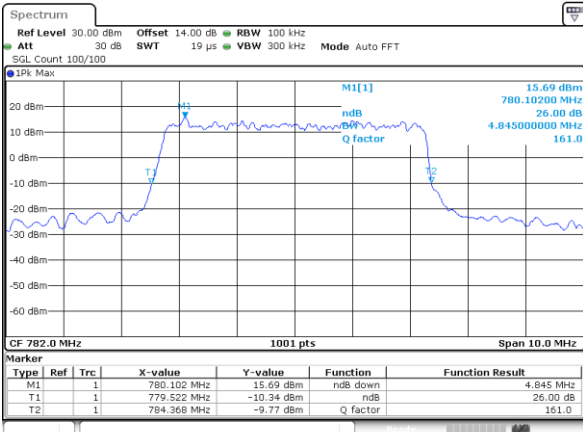

Lowest Channel / 5MHz / 64QAM

Date: 18_JUL_2018 20:29:50

Lowest Channel / 10MHz / 64QAM

Date: 18_JUL_2018 20:38:19

Middle Channel / 5MHz / 64QAM

Date: 18_JUL_2018 20:33:26

Middle Channel / 10MHz / 64QAM

Date: 18_JUL_2018 20:41:55

Highest Channel / 5MHz / 64QAM

Date: 18_JUL_2018 20:34:43

Highest Channel / 10MHz / 64QAM

Date: 18_JUL_2018 20:43:12

LTE Band 13

Lowest Channel / 5MHz / QPSK

Lowest Channel / 5MHz / 16QAM

Middle Channel / 5MHz / QPSK

Middle Channel / 5MHz / 16QAM

Highest Channel / 5MHz / QPSK

Highest Channel / 5MHz / 16QAM

LTE Band 13

Middle Channel / 10MHz / QPSK

Middle Channel / 10MHz / 16QAM

LTE Band 13

Lowest Channel / 5MHz / 64QAM