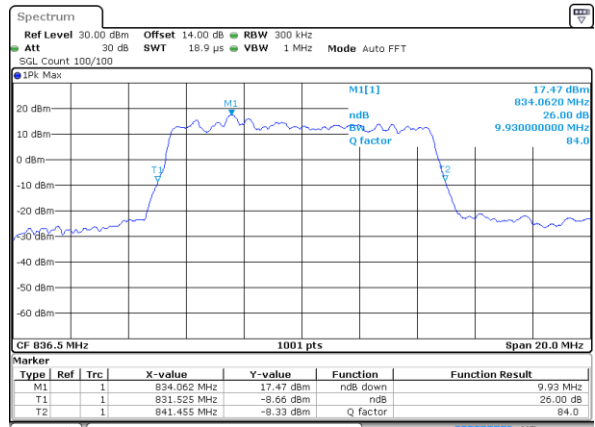

Date: 13 JUL 2018 15:13:38

LTE Band 5

Lowest Channel / 10MHz / QPSK

Date: 13 JUL 2018 15:22:26

Lowest Channel / 10MHz / 16QAM

Date: 13 JUL 2018 15:22:36

Middle Channel / 10MHz / QPSK

Date: 13 JUL 2018 15:31:23

Middle Channel / 10MHz / 16QAM

Date: 13 JUL 2018 15:31:33

Highest Channel / 10MHz / QPSK

Date: 13 JUL 2018 15:33:49

Highest Channel / 10MHz / 16QAM

Date: 13 JUL 2018 15:33:59

LTE Band 5

Lowest Channel / 1.4MHz / 64QAM