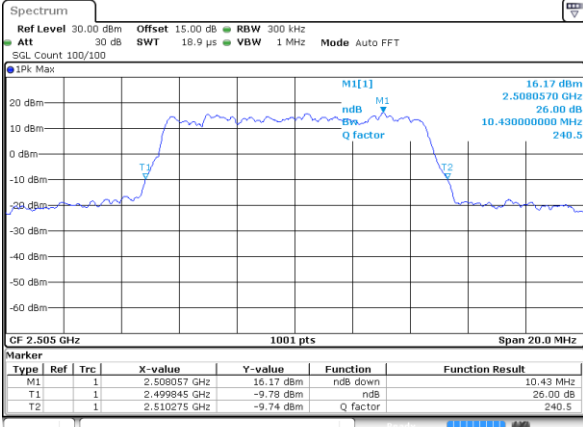

Date: 16 JUL 2018 10:06:08

Highest Channel / 5MHz / QPSK

Date: 16 JUL 2018 10:08:22

Highest Channel / 5MHz / 16QAM

Date: 16 JUL 2018 10:08:32

LTE Band 7

Lowest Channel / 10MHz / QPSK

Date: 16 JUL 2018 10:15:20