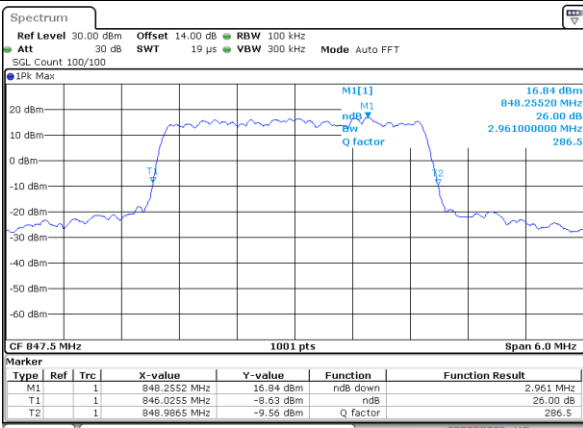

Date: 13 JUL 2018 14:30:22

Middle Channel / 1.4MHz / 16QAM

Date: 13 JUL 2018 14:30:32

Highest Channel / 1.4MHz / QPSK

Date: 13 JUL 2018 14:32:48

Highest Channel / 1.4MHz / 16QAM

Date: 13 JUL 2018 14:32:58

LTE Band 5

Lowest Channel / 3MHz / QPSK

Date: 13 JUL 2018 14:41:45

Lowest Channel / 3MHz / 16QAM

Date: 13 JUL 2018 14:41:55

Middle Channel / 3MHz / QPSK

Date: 13 JUL 2018 14:50:42

Middle Channel / 3MHz / 16QAM

Date: 13 JUL 2018 14:50:52

Highest Channel / 3MHz / QPSK

Date: 13 JUL 2018 14:53:08

Highest Channel / 3MHz / 16QAM

Date: 13 JUL 2018 14:53:18

LTE Band 5

Lowest Channel / 5MHz / QPSK

Date: 13 JUL 2018 15:02:05

Lowest Channel / 5MHz / 16QAM