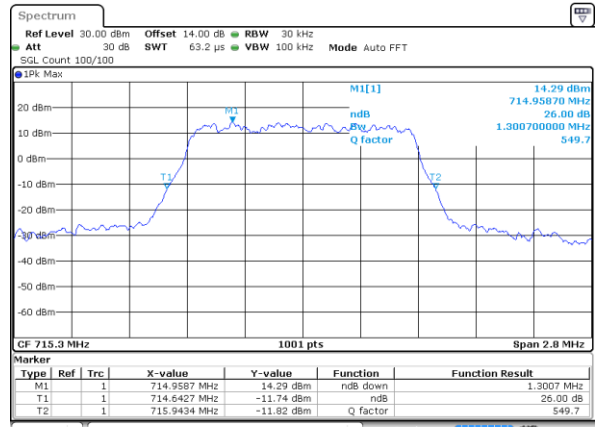

Middle Channel / 20MHz / 64QAM

Date: 18_JUL_2018 19:22:30

Highest Channel / 15MHz / 64QAM

Date: 18_JUL_2018 19:22:09

Highest Channel / 20MHz / 64QAM

Date: 18_JUL_2018 19:22:40

LTE Band 12

Lowest Channel / 1.4MHz / QPSK

Date: 9 JUL 2018 10:11:16

Lowest Channel / 1.4MHz / 16QAM

Date: 9 JUL 2018 10:11:07

Middle Channel / 1.4MHz / QPSK

Date: 9 JUL 2018 10:13:33

Middle Channel / 1.4MHz / 16QAM

Date: 9 JUL 2018 10:13:43

Highest Channel / 1.4MHz / QPSK

Date: 9 JUL 2018 10:15:58

Highest Channel / 1.4MHz / 16QAM

Date: 9 JUL 2018 10:16:08

LTE Band 12

Lowest Channel / 3MHz / QPSK

Date: 9 JUL 2018 10:18:24

Lowest Channel / 3MHz / 16QAM

Date: 9 JUL 2018 10:18:34