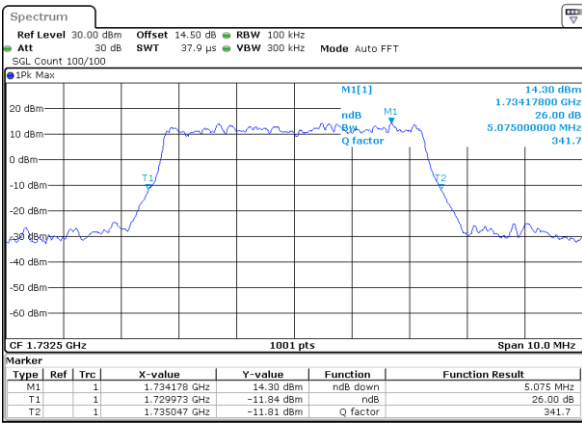

LTE Band 4

Lowest Channel / 5MHz / 64QAM

Date: 18 JUL 2018 16:06:22

Lowest Channel / 10MHz / 64QAM

Date: 18 JUL 2018 16:14:32

Middle Channel / 5MHz / 64QAM

Date: 18 JUL 2018 16:09:51

Middle Channel / 10MHz / 64QAM

Date: 18 JUL 2018 16:16:01

Highest Channel / 5MHz / 64QAM

Date: 18 JUL 2018 16:11:04

Highest Channel / 10MHz / 64QAM

Date: 18 JUL 2018 16:19:14

LTE Band 4

Lowest Channel / 15MHz / 64QAM

Date: 18 JUL 2018 16:26:26