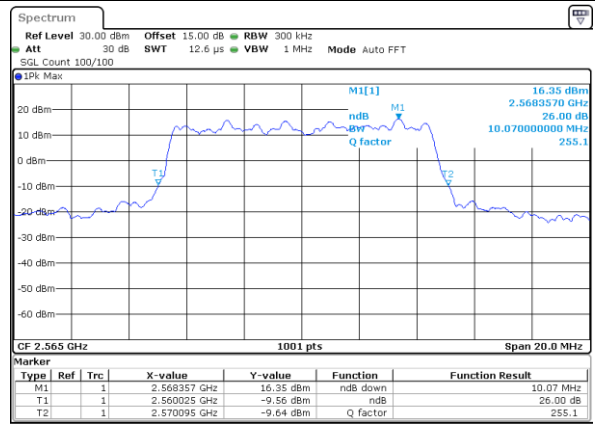

Highest Channel / 20MHz / QPSK

Date: 16 JUL 2018 10:57:23

Highest Channel / 20MHz / 16QAM

Date: 16 JUL 2018 10:57:33

LTE Band 7

Lowest Channel / 5MHz / 64QAM

Date: 18_JUL_2018 19:20:47

Lowest Channel / 10MHz / 64QAM

Date: 18_JUL_2018 19:21:17

Middle Channel / 5MHz / 64QAM

Date: 18_JUL_2018 19:20:57

Middle Channel / 10MHz / 64QAM

Date: 18_JUL_2018 19:21:28

Highest Channel / 5MHz / 64QAM

Date: 18_JUL_2018 19:21:07

Highest Channel / 10MHz / 64QAM

Date: 18_JUL_2018 19:21:38

LTE Band 7

Lowest Channel / 15MHz / 64QAM

Date: 18_JUL_2018 19:21:48

Lowest Channel / 20MHz / 64QAM

Date: 18_JUL_2018 19:22:19

Middle Channel / 15MHz / 64QAM

Date: 18_JUL_2018 19:21:59