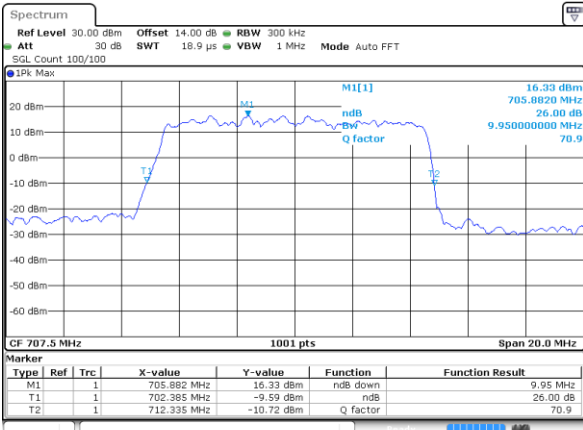

LTE Band 12

Lowest Channel / 5MHz / QPSK

Date: 9 JUL 2018 10:25:41

Lowest Channel / 5MHz / 16QAM

Date: 9 JUL 2018 10:25:51

Middle Channel / 5MHz / QPSK

Date: 9 JUL 2018 10:28:06

Middle Channel / 5MHz / 16QAM

Date: 9 JUL 2018 10:28:16

Highest Channel / 5MHz / QPSK

Date: 9 JUL 2018 10:30:32

Highest Channel / 5MHz / 16QAM

Date: 9 JUL 2018 10:30:42

LTE Band 12

Lowest Channel / 10MHz / QPSK

Date: 9 JUL 2018 10:32:58

Lowest Channel / 10MHz / 16QAM

Date: 9 JUL 2018 10:33:07

Middle Channel / 10MHz / QPSK

Date: 9 JUL 2018 10:35:23

Middle Channel / 10MHz / 16QAM

Date: 9 JUL 2018 10:35:33

Highest Channel / 10MHz / QPSK

Date: 9 JUL 2018 10:37:49