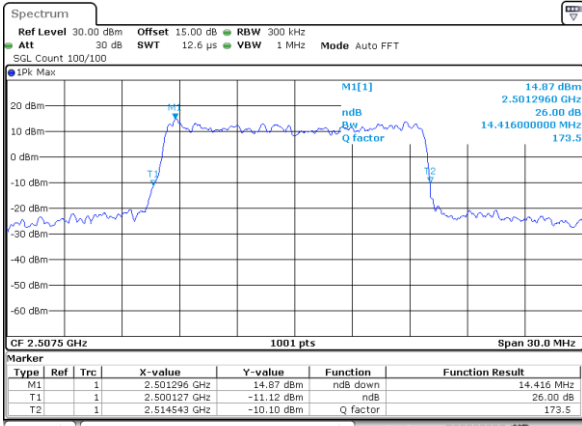

LTE Band 7

Lowest Channel / 15MHz / 64QAM

Date: 18_JUL_2018 19:21:48