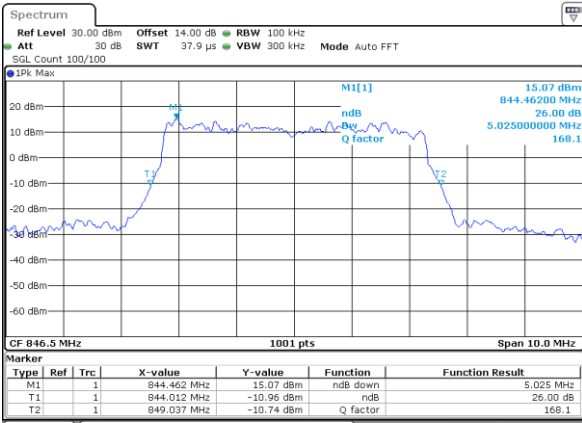

Date: 18 JUL 2018 16:56:00

Highest Channel / 3MHz / 64QAM

Date: 18 JUL 2018 17:06:10

LTE Band 5

Lowest Channel / 5MHz / 64QAM

Date: 18 JUL 2018 17:10:38

Lowest Channel / 10MHz / 64QAM

Date: 18 JUL 2018 17:20:48

Middle Channel / 5MHz / 64QAM

Date: 18 JUL 2018 17:15:07

Middle Channel / 10MHz / 64QAM

Date: 18 JUL 2018 17:25:17

Highest Channel / 5MHz / 64QAM

Date: 18 JUL 2018 17:16:20

Highest Channel / 10MHz / 64QAM

Date: 18 JUL 2018 17:26:30

LTE Band 7

Lowest Channel / 5MHz / QPSK

Date: 16 JUL 2018 09:58:58

Lowest Channel / 5MHz / 16QAM

Date: 16 JUL 2018 09:59:08

Middle Channel / 5MHz / QPSK

Date: 16 JUL 2018 10:05:58

Middle Channel / 5MHz / 16QAM

Date: 16 JUL 2018 10:06:08

Highest Channel / 5MHz / QPSK

Date: 16 JUL 2018 10:08:22

Highest Channel / 5MHz / 16QAM

Date: 16 JUL 2018 10:08:32

LTE Band 7

Lowest Channel / 10MHz / QPSK

Date: 16 JUL 2018 10:15:20