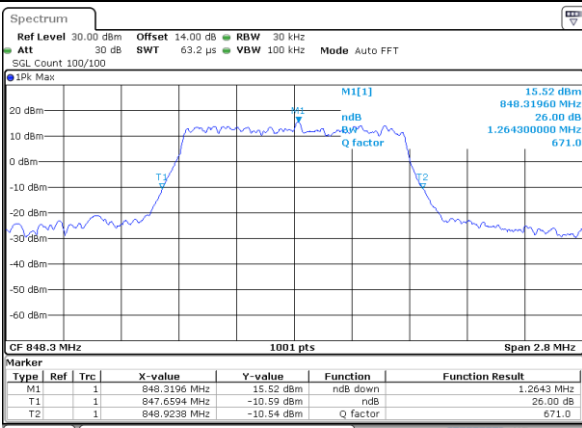

Middle Channel / 10MHz / 16QAM

Date: 13 JUL 2018 15:31:33

Highest Channel / 10MHz / QPSK

Date: 13 JUL 2018 15:33:49

Highest Channel / 10MHz / 16QAM

Date: 13 JUL 2018 15:33:59

LTE Band 5

Lowest Channel / 1.4MHz / 64QAM

Date: 18 JUL 2018 16:50:18

Lowest Channel / 3MHz / 64QAM

Date: 18 JUL 2018 17:00:28

Middle Channel / 1.4MHz / 64QAM

Date: 18 JUL 2018 16:54:47

Middle Channel / 3MHz / 64QAM

Date: 18 JUL 2018 17:04:57

Highest Channel / 1.4MHz / 64QAM

Date: 18 JUL 2018 16:56:00

Highest Channel / 3MHz / 64QAM

Date: 18 JUL 2018 17:06:10

LTE Band 5

Lowest Channel / 5MHz / 64QAM

Date: 18 JUL 2018 17:10:38

Lowest Channel / 10MHz / 64QAM

Date: 18 JUL 2018 17:20:48