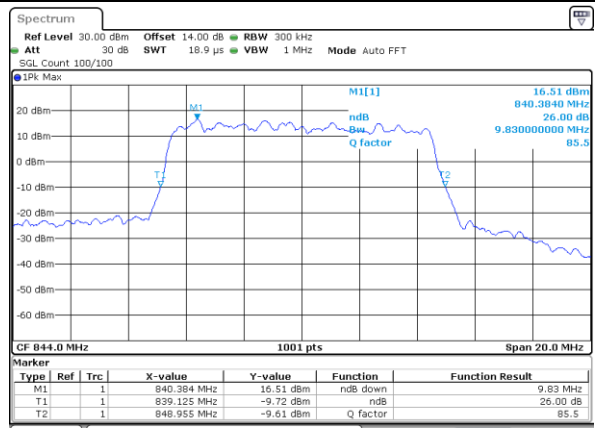

Date: 13 JUL 2018 15:13:38

LTE Band 5

Lowest Channel / 10MHz / QPSK

Date: 13 JUL 2018 15:22:26

Lowest Channel / 10MHz / 16QAM

Date: 13 JUL 2018 15:22:36

Middle Channel / 10MHz / QPSK

Date: 13 JUL 2018 15:31:23

Middle Channel / 10MHz / 16QAM

Date: 13 JUL 2018 15:31:33

Highest Channel / 10MHz / QPSK

Date: 13 JUL 2018 15:33:49

Highest Channel / 10MHz / 16QAM

Date: 13 JUL 2018 15:33:59

LTE Band 5

Lowest Channel / 1.4MHz / 64QAM

Date: 18 JUL 2018 16:50:18

Lowest Channel / 3MHz / 64QAM

Date: 18 JUL 2018 17:00:28

Middle Channel / 1.4MHz / 64QAM

Date: 18 JUL 2018 16:54:47

Middle Channel / 3MHz / 64QAM

Date: 18 JUL 2018 17:04:57

Highest Channel / 1.4MHz / 64QAM

Date: 18 JUL 2018 16:56:00

Highest Channel / 3MHz / 64QAM

Date: 18 JUL 2018 17:06:10

LTE Band 5

Lowest Channel / 5MHz / 64QAM

Date: 18 JUL 2018 17:10:38

Lowest Channel / 10MHz / 64QAM

Date: 18 JUL 2018 17:20:48