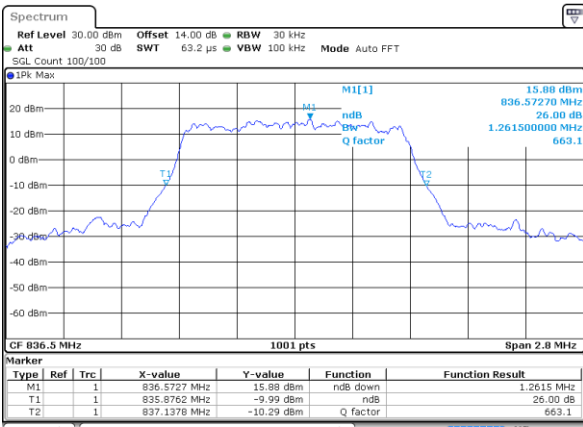

Highest Channel / 20MHz / 64QAM

Date: 18 JUL 2018 16:39:18

LTE Band 5

Lowest Channel / 1.4MHz / QPSK

Date: 13 JUL 2018 14:21:35

Lowest Channel / 1.4MHz / 16QAM

Date: 13 JUL 2018 14:21:25

Middle Channel / 1.4MHz / QPSK

Date: 13 JUL 2018 14:30:22

Middle Channel / 1.4MHz / 16QAM

Date: 13 JUL 2018 14:30:32

Highest Channel / 1.4MHz / QPSK

Date: 13 JUL 2018 14:32:48

Highest Channel / 1.4MHz / 16QAM

Date: 13 JUL 2018 14:32:58

LTE Band 5