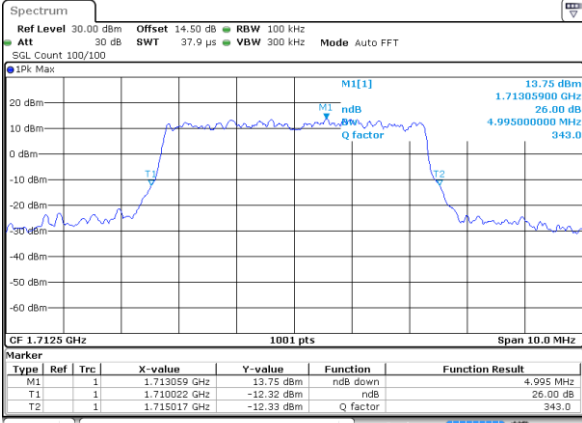

LTE Band 4

Lowest Channel / 5MHz / 64QAM

Date: 18 JUL 2018 16:06:22

Lowest Channel / 10MHz / 64QAM

Date: 18 JUL 2018 16:14:32

Middle Channel / 5MHz / 64QAM

Date: 18 JUL 2018 16:09:51

Middle Channel / 10MHz / 64QAM

Date: 18 JUL 2018 16:16:01

Highest Channel / 5MHz / 64QAM

Date: 18 JUL 2018 16:11:04

Highest Channel / 10MHz / 64QAM

Date: 18 JUL 2018 16:19:14

LTE Band 4

Lowest Channel / 15MHz / 64QAM

Date: 18 JUL 2018 16:26:26