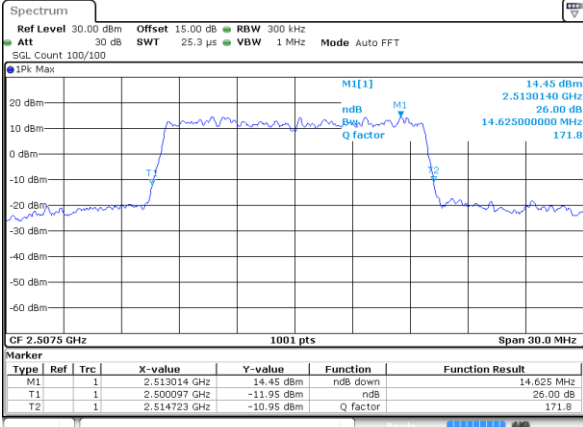

Highest Channel / 10MHz / 16QAM

Date: 16 JUL 2018 10:24:51

LTE Band 7

Lowest Channel / 15MHz / QPSK

Date: 16 JUL 2018 10:31:39

Lowest Channel / 15MHz / 16QAM

Date: 16 JUL 2018 10:31:49

Middle Channel / 15MHz / QPSK

Date: 16 JUL 2018 10:38:38

Middle Channel / 15MHz / 16QAM

Date: 16 JUL 2018 10:38:48

Highest Channel / 15MHz / QPSK

Date: 16 JUL 2018 10:41:02

Highest Channel / 15MHz / 16QAM

Date: 16 JUL 2018 10:41:12

LTE Band 7