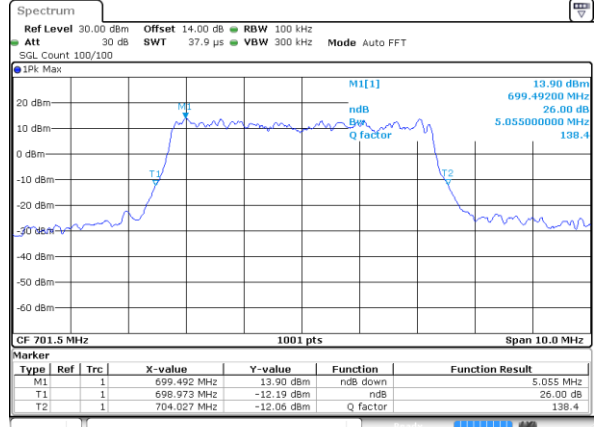

Date: 9 JUL 2018 10:15:58

Highest Channel / 1.4MHz / 16QAM

Date: 9 JUL 2018 10:16:08

LTE Band 12

Lowest Channel / 3MHz / QPSK

Date: 9 JUL 2018 10:18:24

Lowest Channel / 3MHz / 16QAM

Date: 9 JUL 2018 10:18:34

Middle Channel / 3MHz / QPSK

Date: 9 JUL 2018 10:20:50

Middle Channel / 3MHz / 16QAM

Date: 9 JUL 2018 10:20:59

Highest Channel / 3MHz / QPSK

Date: 9 JUL 2018 10:23:15

Highest Channel / 3MHz / 16QAM

Date: 9 JUL 2018 10:23:25

LTE Band 12

Lowest Channel / 5MHz / QPSK

Date: 9 JUL 2018 10:25:41

Lowest Channel / 5MHz / 16QAM

Date: 9 JUL 2018 10:25:51

Middle Channel / 5MHz / QPSK

Date: 9 JUL 2018 10:28:06

Middle Channel / 5MHz / 16QAM

Date: 9 JUL 2018 10:28:16

Highest Channel / 5MHz / QPSK

Date: 9 JUL 2018 10:30:32

Highest Channel / 5MHz / 16QAM

Date: 9 JUL 2018 10:30:42

LTE Band 12

Lowest Channel / 10MHz / QPSK

Date: 9 JUL 2018 10:32:58