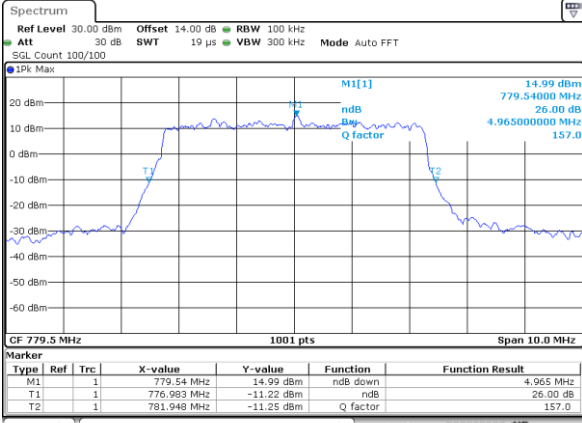

Highest Channel / 5MHz / 64QAM

Date: 18_JUL_2018 20:34:43

Highest Channel / 10MHz / 64QAM

Date: 18_JUL_2018 20:43:12

LTE Band 13

Lowest Channel / 5MHz / QPSK

Lowest Channel / 5MHz / 16QAM

Middle Channel / 5MHz / QPSK

Middle Channel / 5MHz / 16QAM

Highest Channel / 5MHz / QPSK

Highest Channel / 5MHz / 16QAM

LTE Band 13

Middle Channel / 10MHz / QPSK

Middle Channel / 10MHz / 16QAM

LTE Band 13

Lowest Channel / 5MHz / 64QAM

Date: 18_JUL_2018 21:07:09

Middle Channel / 5MHz / 64QAM

Date: 18_JUL_2018 21:11:46

Middle Channel / 10MHz / 64QAM

Date: 18_JUL_2018 21:17:38

Highest Channel / 5MHz / 64QAM

Date: 18_JUL_2018 21:13:02

LTE Band 17