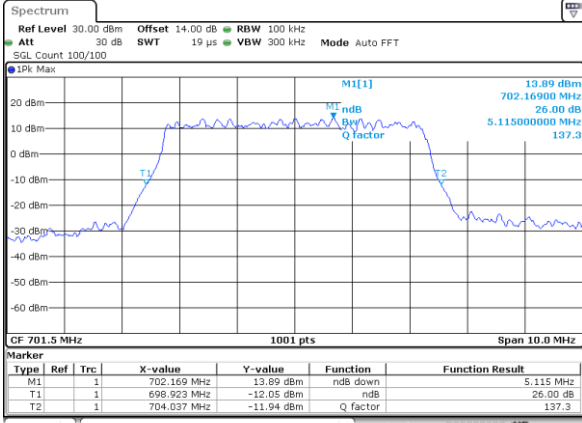

Highest Channel / 10MHz / 16QAM

Date: 9 JUL 2018 10:37:59

LTE Band 12

Lowest Channel / 1.4MHz / 64QAM

Date: 18_JUL_2018 20:12:51

Lowest Channel / 3MHz / 64QAM

Date: 18_JUL_2018 20:21:21

Middle Channel / 1.4MHz / 64QAM

Date: 18_JUL_2018 20:16:28

Middle Channel / 3MHz / 64QAM

Date: 18_JUL_2018 20:24:57

Highest Channel / 1.4MHz / 64QAM

Date: 18_JUL_2018 20:17:45

Highest Channel / 3MHz / 64QAM

Date: 18_JUL_2018 20:26:14

LTE Band 12

Lowest Channel / 5MHz / 64QAM

Date: 18_JUL_2018 20:29:50

Lowest Channel / 10MHz / 64QAM

Date: 18_JUL_2018 20:38:19

Middle Channel / 5MHz / 64QAM

Date: 18_JUL_2018 20:33:26

Middle Channel / 10MHz / 64QAM

Date: 18_JUL_2018 20:41:55