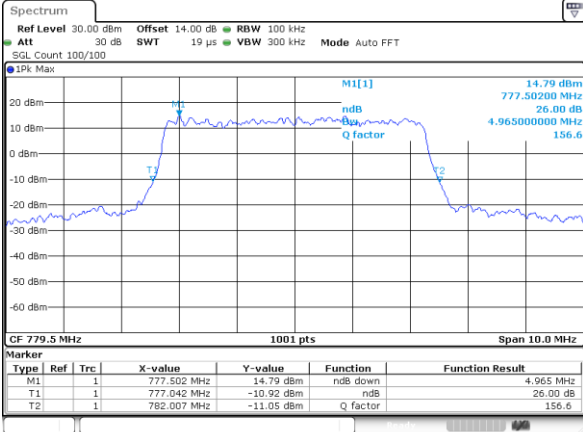

Lowest Channel / 5MHz / 64QAM

Date: 18_JUL_2018 20:29:50

Lowest Channel / 10MHz / 64QAM

Date: 18_JUL_2018 20:38:19

Middle Channel / 5MHz / 64QAM

Date: 18_JUL_2018 20:33:26

Middle Channel / 10MHz / 64QAM

Date: 18_JUL_2018 20:41:55

Highest Channel / 5MHz / 64QAM

Date: 18_JUL_2018 20:34:43

Highest Channel / 10MHz / 64QAM

Date: 18_JUL_2018 20:43:12

LTE Band 13

Lowest Channel / 5MHz / QPSK

Lowest Channel / 5MHz / 16QAM

Middle Channel / 5MHz / QPSK

Middle Channel / 5MHz / 16QAM

Highest Channel / 5MHz / QPSK

Highest Channel / 5MHz / 16QAM

LTE Band 13

Middle Channel / 10MHz / QPSK

Middle Channel / 10MHz / 16QAM

LTE Band 13

Lowest Channel / 5MHz / 64QAM