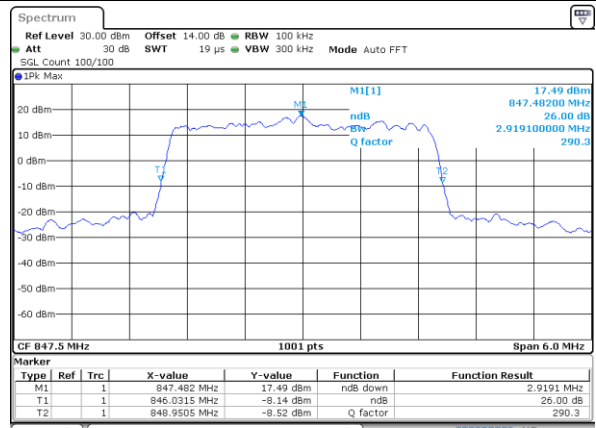

Date: 13 JUL 2018 14:30:22

Middle Channel / 1.4MHz / 16QAM

Date: 13 JUL 2018 14:30:32

Highest Channel / 1.4MHz / QPSK

Date: 13 JUL 2018 14:32:48

Highest Channel / 1.4MHz / 16QAM

Date: 13 JUL 2018 14:32:58

LTE Band 5

Lowest Channel / 3MHz / QPSK

Date: 13 JUL 2018 14:41:45

Lowest Channel / 3MHz / 16QAM

Date: 13 JUL 2018 14:41:55

Middle Channel / 3MHz / QPSK

Date: 13 JUL 2018 14:50:42

Middle Channel / 3MHz / 16QAM

Date: 13 JUL 2018 14:50:52

Highest Channel / 3MHz / QPSK

Date: 13 JUL 2018 14:53:08

Highest Channel / 3MHz / 16QAM

Date: 13 JUL 2018 14:53:18

LTE Band 5

Lowest Channel / 5MHz / QPSK

Date: 13 JUL 2018 15:02:05

Lowest Channel / 5MHz / 16QAM