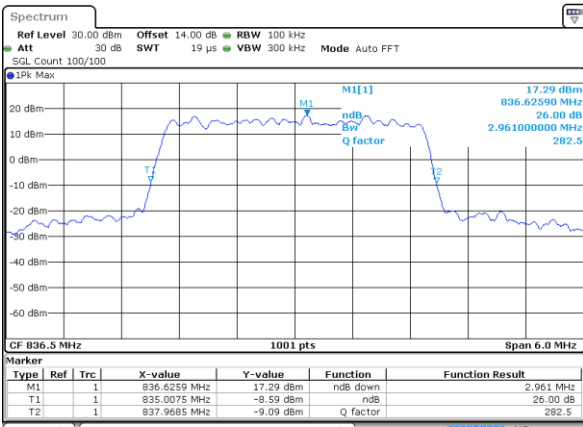

Date: 13 JUL 2018 14:30:22

Middle Channel / 1.4MHz / 16QAM

Date: 13 JUL 2018 14:30:32

Highest Channel / 1.4MHz / QPSK

Date: 13 JUL 2018 14:32:48

Highest Channel / 1.4MHz / 16QAM

Date: 13 JUL 2018 14:32:58

LTE Band 5

Lowest Channel / 3MHz / QPSK

Date: 13 JUL 2018 14:41:45

Lowest Channel / 3MHz / 16QAM

Date: 13 JUL 2018 14:41:55

Middle Channel / 3MHz / QPSK

Date: 13 JUL 2018 14:50:42

Middle Channel / 3MHz / 16QAM

Date: 13 JUL 2018 14:50:52

Highest Channel / 3MHz / QPSK

Date: 13 JUL 2018 14:53:08

Highest Channel / 3MHz / 16QAM

Date: 13 JUL 2018 14:53:18

LTE Band 5

Lowest Channel / 5MHz / QPSK

Date: 13 JUL 2018 15:02:05

Lowest Channel / 5MHz / 16QAM