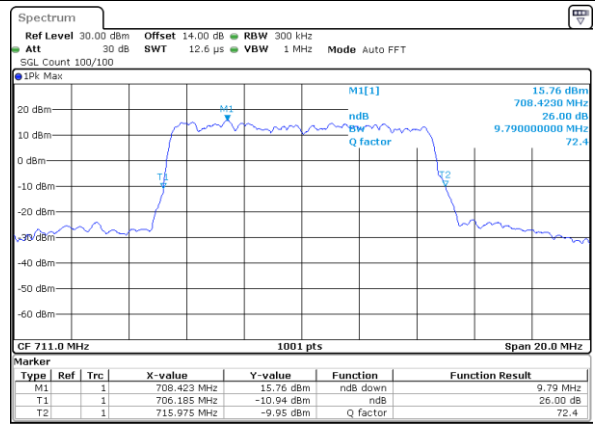

Date: 18_JUL_2018 20:16:28

Middle Channel / 3MHz / 64QAM

Date: 18_JUL_2018 20:24:57

Highest Channel / 1.4MHz / 64QAM

Date: 18_JUL_2018 20:17:45

Highest Channel / 3MHz / 64QAM

Date: 18_JUL_2018 20:26:14

LTE Band 12

Lowest Channel / 5MHz / 64QAM

Date: 18_JUL_2018 20:29:50

Lowest Channel / 10MHz / 64QAM

Date: 18_JUL_2018 20:38:19

Middle Channel / 5MHz / 64QAM

Date: 18_JUL_2018 20:33:26

Middle Channel / 10MHz / 64QAM

Date: 18_JUL_2018 20:41:55

Highest Channel / 5MHz / 64QAM

Date: 18_JUL_2018 20:34:43

Highest Channel / 10MHz / 64QAM

Date: 18_JUL_2018 20:43:12

LTE Band 13

Lowest Channel / 5MHz / QPSK

Lowest Channel / 5MHz / 16QAM

Middle Channel / 5MHz / QPSK