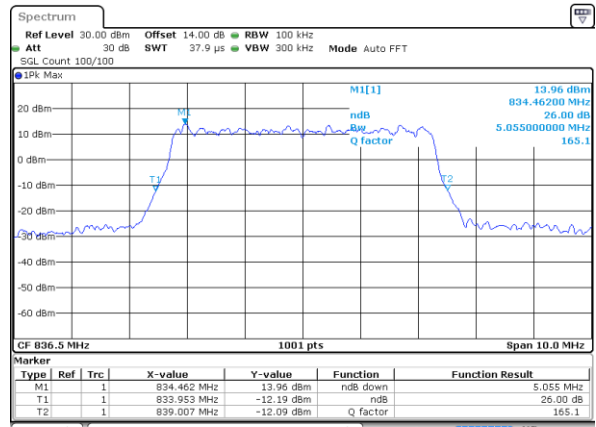

Middle Channel / 5MHz / 16QAM

Date: 13 JUL 2018 15:11:12