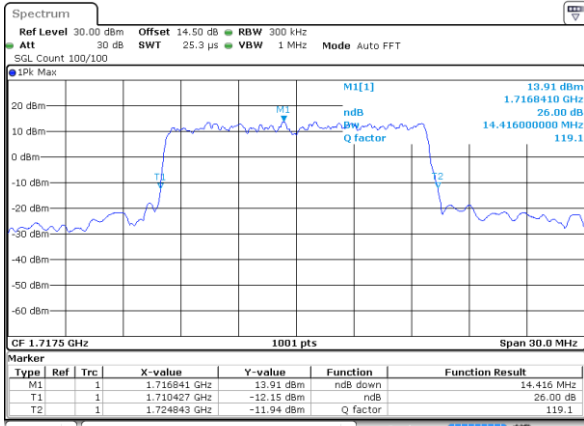

Date: 18 JUL 2018 16:16:01

Highest Channel / 5MHz / 64QAM

Date: 18 JUL 2018 16:11:04

Highest Channel / 10MHz / 64QAM

Date: 18 JUL 2018 16:19:14

LTE Band 4

Lowest Channel / 15MHz / 64QAM

Date: 18 JUL 2018 16:26:26

Lowest Channel / 20MHz / 64QAM

Date: 18 JUL 2018 16:34:36

Middle Channel / 15MHz / 64QAM

Date: 18 JUL 2018 16:29:55

Middle Channel / 20MHz / 64QAM

Date: 18 JUL 2018 16:38:05

Highest Channel / 15MHz / 64QAM

Date: 18 JUL 2018 16:31:08