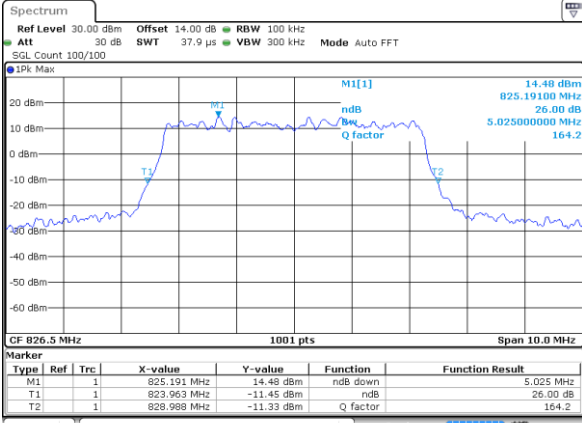

Date: 18 JUL 2018 16:50:18

Lowest Channel / 3MHz / 64QAM

Date: 18 JUL 2018 17:00:28

Middle Channel / 1.4MHz / 64QAM

Date: 18 JUL 2018 16:54:47

Middle Channel / 3MHz / 64QAM

Date: 18 JUL 2018 17:04:57

Highest Channel / 1.4MHz / 64QAM

Date: 18 JUL 2018 16:56:00

Highest Channel / 3MHz / 64QAM

Date: 18 JUL 2018 17:06:10

LTE Band 5

Lowest Channel / 5MHz / 64QAM

Date: 18 JUL 2018 17:10:38

Lowest Channel / 10MHz / 64QAM

Date: 18 JUL 2018 17:20:48

Middle Channel / 5MHz / 64QAM

Date: 18 JUL 2018 17:15:07

Middle Channel / 10MHz / 64QAM

Date: 18 JUL 2018 17:25:17

Highest Channel / 5MHz / 64QAM

Date: 18 JUL 2018 17:16:20

Highest Channel / 10MHz / 64QAM

Date: 18 JUL 2018 17:26:30