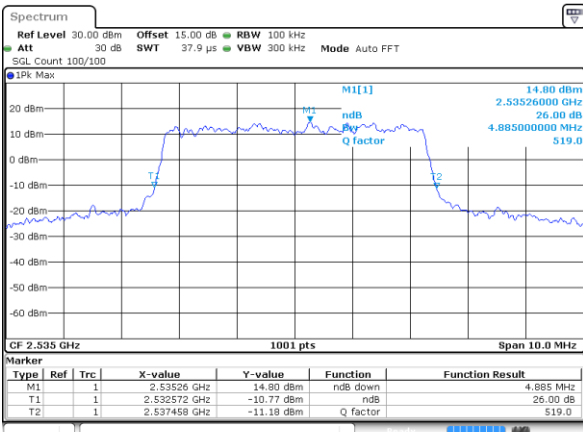

LTE Band 7

Lowest Channel / 5MHz / QPSK

Date: 16 JUL 2018 09:58:58

Lowest Channel / 5MHz / 16QAM

Date: 16 JUL 2018 09:59:08

Middle Channel / 5MHz / QPSK

Date: 16 JUL 2018 10:05:58

Middle Channel / 5MHz / 16QAM

Date: 16 JUL 2018 10:06:08

Highest Channel / 5MHz / QPSK

Date: 16 JUL 2018 10:08:22

Highest Channel / 5MHz / 16QAM

Date: 16 JUL 2018 10:08:32

LTE Band 7

Lowest Channel / 10MHz / QPSK

Date: 16 JUL 2018 10:15:20