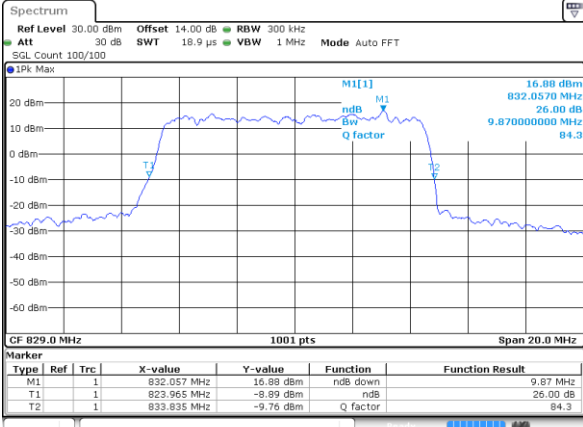

Highest Channel / 3MHz / QPSK

Date: 13 JUL 2018 14:53:08

Highest Channel / 3MHz / 16QAM

Date: 13 JUL 2018 14:53:18

LTE Band 5

Lowest Channel / 5MHz / QPSK

Date: 13 JUL 2018 15:02:05

Lowest Channel / 5MHz / 16QAM

Date: 13 JUL 2018 15:02:15

Middle Channel / 5MHz / QPSK

Date: 13 JUL 2018 15:11:03

Middle Channel / 5MHz / 16QAM

Date: 13 JUL 2018 15:11:12

Highest Channel / 5MHz / QPSK

Date: 13 JUL 2018 15:13:28

Highest Channel / 5MHz / 16QAM

Date: 13 JUL 2018 15:13:38

LTE Band 5

Lowest Channel / 10MHz / QPSK

Date: 13 JUL 2018 15:22:26

Lowest Channel / 10MHz / 16QAM

Date: 13 JUL 2018 15:22:36

Middle Channel / 10MHz / QPSK

Date: 13 JUL 2018 15:31:23