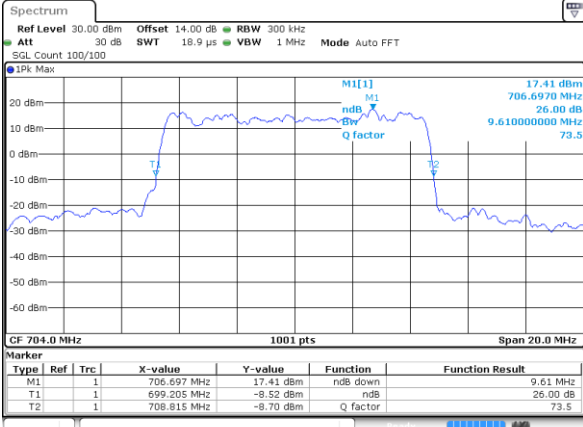

LTE Band 12

Lowest Channel / 5MHz / QPSK

Date: 9 JUL 2018 10:25:41

Lowest Channel / 5MHz / 16QAM

Date: 9 JUL 2018 10:25:51

Middle Channel / 5MHz / QPSK

Date: 9 JUL 2018 10:28:06

Middle Channel / 5MHz / 16QAM

Date: 9 JUL 2018 10:28:16

Highest Channel / 5MHz / QPSK

Date: 9 JUL 2018 10:30:32

Highest Channel / 5MHz / 16QAM

Date: 9 JUL 2018 10:30:42

LTE Band 12

Lowest Channel / 10MHz / QPSK

Date: 9 JUL 2018 10:32:58

Lowest Channel / 10MHz / 16QAM

Date: 9 JUL 2018 10:33:07

Middle Channel / 10MHz / QPSK

Date: 9 JUL 2018 10:35:23

Middle Channel / 10MHz / 16QAM

Date: 9 JUL 2018 10:35:33

Highest Channel / 10MHz / QPSK

Date: 9 JUL 2018 10:37:49