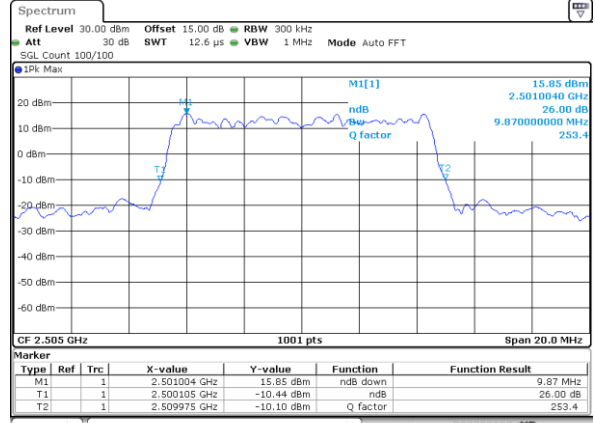

Highest Channel / 20MHz / QPSK

Date: 16 JUL 2018 10:57:23

Highest Channel / 20MHz / 16QAM

Date: 16 JUL 2018 10:57:33

LTE Band 7

Lowest Channel / 5MHz / 64QAM

Date: 18_JUL_2018 19:20:47

Lowest Channel / 10MHz / 64QAM