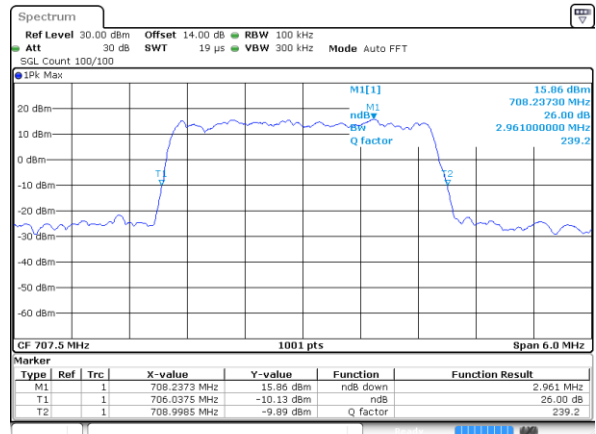

Middle Channel / 3MHz / 16QAM

Date: 9 JUL 2018 10:20:59