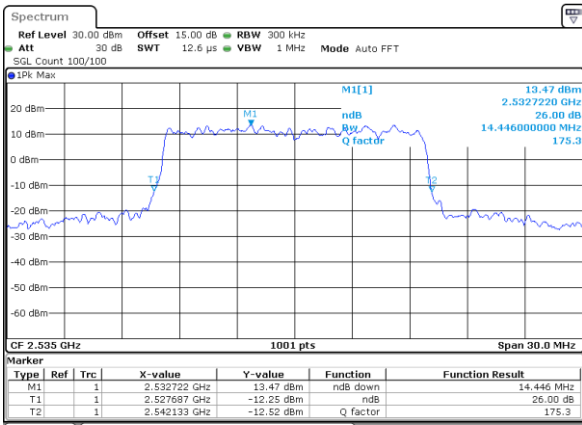

Date: 18_JUL_2018 19:21:38

LTE Band 7

Lowest Channel / 15MHz / 64QAM

Date: 18_JUL_2018 19:21:48

Lowest Channel / 20MHz / 64QAM

Date: 18_JUL_2018 19:22:19

Middle Channel / 15MHz / 64QAM

Date: 18_JUL_2018 19:21:59

Middle Channel / 20MHz / 64QAM

Date: 18_JUL_2018 19:22:30

Highest Channel / 15MHz / 64QAM

Date: 18_JUL_2018 19:22:09

Highest Channel / 20MHz / 64QAM

Date: 18_JUL_2018 19:22:40

LTE Band 12

Lowest Channel / 1.4MHz / QPSK