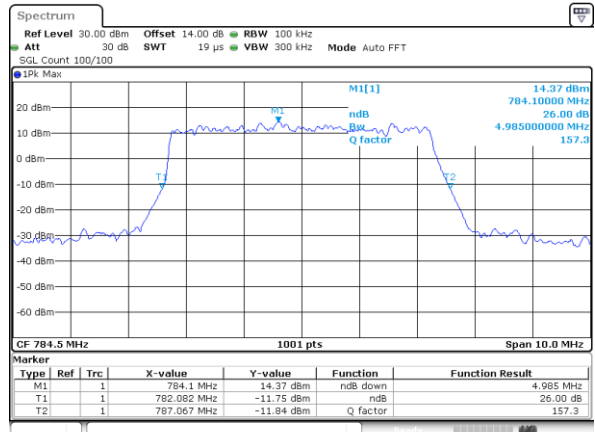

Lowest Channel / 5MHz / 64QAM

Date: 18_JUL_2018 20:29:50

Lowest Channel / 10MHz / 64QAM

Date: 18_JUL_2018 20:38:19

Middle Channel / 5MHz / 64QAM

Date: 18_JUL_2018 20:33:26

Middle Channel / 10MHz / 64QAM

Date: 18_JUL_2018 20:41:55

Highest Channel / 5MHz / 64QAM

Date: 18_JUL_2018 20:34:43

Highest Channel / 10MHz / 64QAM

Date: 18_JUL_2018 20:43:12

LTE Band 13

Lowest Channel / 5MHz / QPSK

Lowest Channel / 5MHz / 16QAM

Middle Channel / 5MHz / QPSK

Middle Channel / 5MHz / 16QAM

Highest Channel / 5MHz / QPSK

Highest Channel / 5MHz / 16QAM

LTE Band 13

Middle Channel / 10MHz / QPSK

Middle Channel / 10MHz / 16QAM

LTE Band 13

Lowest Channel / 5MHz / 64QAM