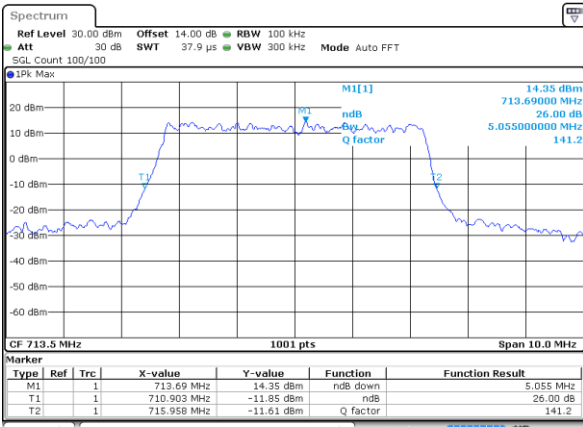

LTE Band 12

Lowest Channel / 5MHz / QPSK

Date: 9 JUL 2018 10:25:41

Lowest Channel / 5MHz / 16QAM

Date: 9 JUL 2018 10:25:51

Middle Channel / 5MHz / QPSK

Date: 9 JUL 2018 10:28:06

Middle Channel / 5MHz / 16QAM

Date: 9 JUL 2018 10:28:16

Highest Channel / 5MHz / QPSK

Date: 9 JUL 2018 10:30:32

Highest Channel / 5MHz / 16QAM

Date: 9 JUL 2018 10:30:42

LTE Band 12

Lowest Channel / 10MHz / QPSK

Date: 9 JUL 2018 10:32:58