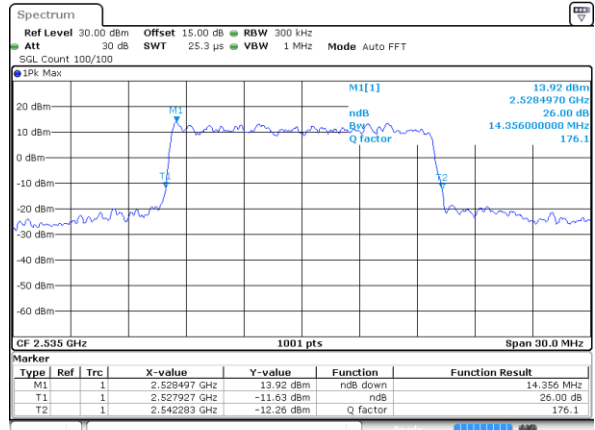

Highest Channel / 10MHz / 16QAM

Date: 16 JUL 2018 10:24:51

LTE Band 7

Lowest Channel / 15MHz / QPSK

Date: 16 JUL 2018 10:31:39

Lowest Channel / 15MHz / 16QAM

Date: 16 JUL 2018 10:31:49

Middle Channel / 15MHz / QPSK

Date: 16 JUL 2018 10:38:38

Middle Channel / 15MHz / 16QAM

Date: 16 JUL 2018 10:38:48

Highest Channel / 15MHz / QPSK

Date: 16 JUL 2018 10:41:02

Highest Channel / 15MHz / 16QAM

Date: 16 JUL 2018 10:41:12

LTE Band 7