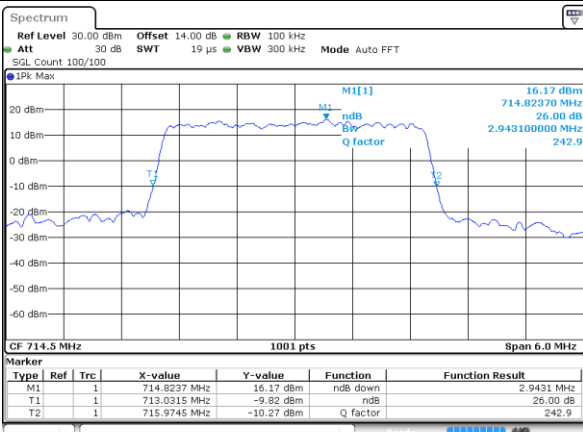

Date: 9 JUL 2018 10:15:58

Highest Channel / 1.4MHz / 16QAM

Date: 9 JUL 2018 10:16:08

LTE Band 12

Lowest Channel / 3MHz / QPSK

Date: 9 JUL 2018 10:18:24

Lowest Channel / 3MHz / 16QAM

Date: 9 JUL 2018 10:18:34

Middle Channel / 3MHz / QPSK

Date: 9 JUL 2018 10:20:50

Middle Channel / 3MHz / 16QAM

Date: 9 JUL 2018 10:20:59

Highest Channel / 3MHz / QPSK

Date: 9 JUL 2018 10:23:15

Highest Channel / 3MHz / 16QAM

Date: 9 JUL 2018 10:23:25

LTE Band 12

Lowest Channel / 5MHz / QPSK

Date: 9 JUL 2018 10:25:41

Lowest Channel / 5MHz / 16QAM

Date: 9 JUL 2018 10:25:51

Middle Channel / 5MHz / QPSK

Date: 9 JUL 2018 10:28:06

Middle Channel / 5MHz / 16QAM

Date: 9 JUL 2018 10:28:16

Highest Channel / 5MHz / QPSK

Date: 9 JUL 2018 10:30:32

Highest Channel / 5MHz / 16QAM

Date: 9 JUL 2018 10:30:42

LTE Band 12

Lowest Channel / 10MHz / QPSK

Date: 9 JUL 2018 10:32:58