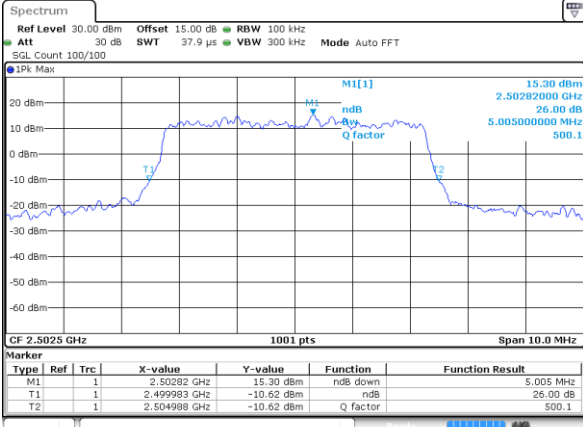

Date: 18 JUL 2018 16:56:00

Highest Channel / 3MHz / 64QAM

Date: 18 JUL 2018 17:06:10

LTE Band 5

Lowest Channel / 5MHz / 64QAM

Date: 18 JUL 2018 17:10:38

Lowest Channel / 10MHz / 64QAM

Date: 18 JUL 2018 17:20:48

Middle Channel / 5MHz / 64QAM

Date: 18 JUL 2018 17:15:07

Middle Channel / 10MHz / 64QAM

Date: 18 JUL 2018 17:25:17

Highest Channel / 5MHz / 64QAM

Date: 18 JUL 2018 17:16:20

Highest Channel / 10MHz / 64QAM

Date: 18 JUL 2018 17:26:30

LTE Band 7

Lowest Channel / 5MHz / QPSK

Date: 16 JUL 2018 09:58:58

Lowest Channel / 5MHz / 16QAM

Date: 16 JUL 2018 09:59:08

Middle Channel / 5MHz / QPSK

Date: 16 JUL 2018 10:05:58

Middle Channel / 5MHz / 16QAM