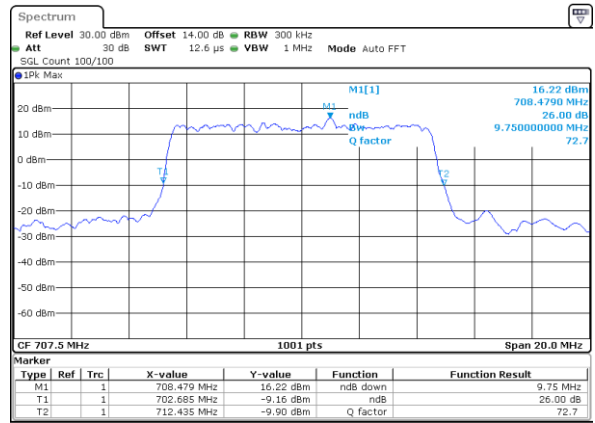

Date: 18_JUL_2018 20:16:28

Middle Channel / 3MHz / 64QAM

Date: 18_JUL_2018 20:24:57

Highest Channel / 1.4MHz / 64QAM

Date: 18_JUL_2018 20:17:45

Highest Channel / 3MHz / 64QAM

Date: 18_JUL_2018 20:26:14

LTE Band 12

Lowest Channel / 5MHz / 64QAM

Date: 18_JUL_2018 20:29:50

Lowest Channel / 10MHz / 64QAM

Date: 18_JUL_2018 20:38:19

Middle Channel / 5MHz / 64QAM

Date: 18_JUL_2018 20:33:26

Middle Channel / 10MHz / 64QAM

Date: 18_JUL_2018 20:41:55

Highest Channel / 5MHz / 64QAM

Date: 18_JUL_2018 20:34:43

Highest Channel / 10MHz / 64QAM

Date: 18_JUL_2018 20:43:12

LTE Band 13

Lowest Channel / 5MHz / QPSK

Lowest Channel / 5MHz / 16QAM

Middle Channel / 5MHz / QPSK