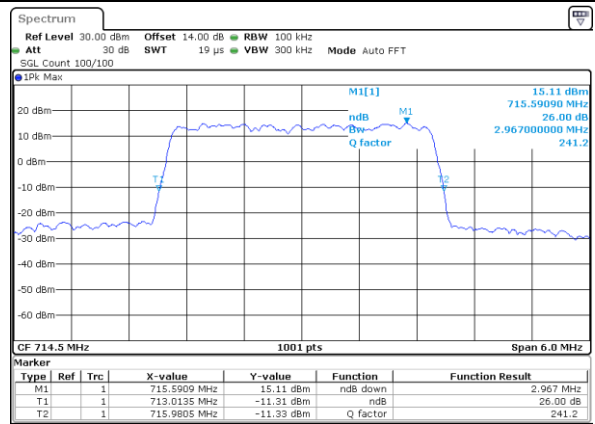

Highest Channel / 10MHz / 16QAM

Date: 9 JUL 2018 10:37:59

LTE Band 12

Lowest Channel / 1.4MHz / 64QAM

Date: 18_JUL_2018 20:12:51

Lowest Channel / 3MHz / 64QAM

Date: 18_JUL_2018 20:21:21

Middle Channel / 1.4MHz / 64QAM

Date: 18_JUL_2018 20:16:28

Middle Channel / 3MHz / 64QAM

Date: 18_JUL_2018 20:24:57

Highest Channel / 1.4MHz / 64QAM

Date: 18_JUL_2018 20:17:45

Highest Channel / 3MHz / 64QAM

Date: 18_JUL_2018 20:26:14

LTE Band 12

Lowest Channel / 5MHz / 64QAM

Date: 18_JUL_2018 20:29:50

Lowest Channel / 10MHz / 64QAM

Date: 18_JUL_2018 20:38:19

Middle Channel / 5MHz / 64QAM

Date: 18_JUL_2018 20:33:26

Middle Channel / 10MHz / 64QAM

Date: 18_JUL_2018 20:41:55