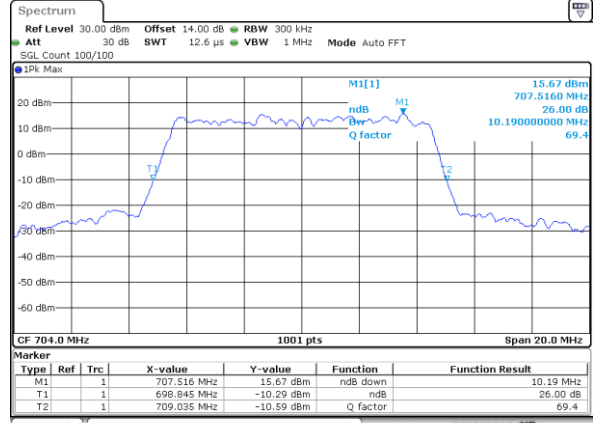

Highest Channel / 10MHz / 16QAM

Date: 9 JUL 2018 10:37:59

LTE Band 12

Lowest Channel / 1.4MHz / 64QAM

Date: 18_JUL_2018 20:12:51

Lowest Channel / 3MHz / 64QAM

Date: 18_JUL_2018 20:21:21

Middle Channel / 1.4MHz / 64QAM

Date: 18_JUL_2018 20:16:28

Middle Channel / 3MHz / 64QAM

Date: 18_JUL_2018 20:24:57

Highest Channel / 1.4MHz / 64QAM

Date: 18_JUL_2018 20:17:45

Highest Channel / 3MHz / 64QAM

Date: 18_JUL_2018 20:26:14

LTE Band 12

Lowest Channel / 5MHz / 64QAM

Date: 18_JUL_2018 20:29:50

Lowest Channel / 10MHz / 64QAM

Date: 18_JUL_2018 20:38:19

Middle Channel / 5MHz / 64QAM

Date: 18_JUL_2018 20:33:26

Middle Channel / 10MHz / 64QAM

Date: 18_JUL_2018 20:41:55