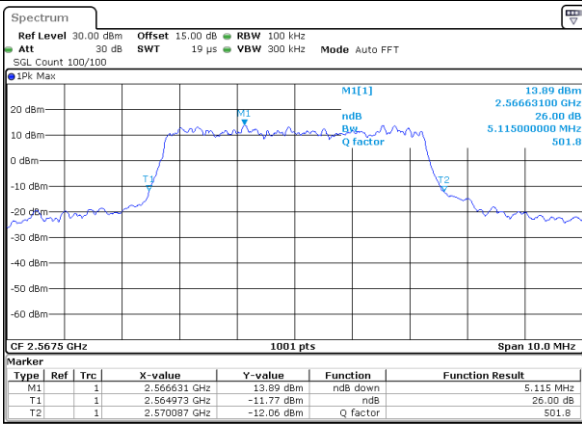

Highest Channel / 20MHz / QPSK

Date: 16 JUL 2018 10:57:23

Highest Channel / 20MHz / 16QAM

Date: 16 JUL 2018 10:57:33

LTE Band 7

Lowest Channel / 5MHz / 64QAM

Date: 18_JUL_2018 19:20:47

Lowest Channel / 10MHz / 64QAM

Date: 18_JUL_2018 19:21:17

Middle Channel / 5MHz / 64QAM

Date: 18_JUL_2018 19:20:57

Middle Channel / 10MHz / 64QAM

Date: 18_JUL_2018 19:21:28

Highest Channel / 5MHz / 64QAM

Date: 18_JUL_2018 19:21:07

Highest Channel / 10MHz / 64QAM

Date: 18_JUL_2018 19:21:38

LTE Band 7

Lowest Channel / 15MHz / 64QAM

Date: 18_JUL_2018 19:21:48

Lowest Channel / 20MHz / 64QAM

Date: 18_JUL_2018 19:22:19

Middle Channel / 15MHz / 64QAM

Date: 18_JUL_2018 19:21:59