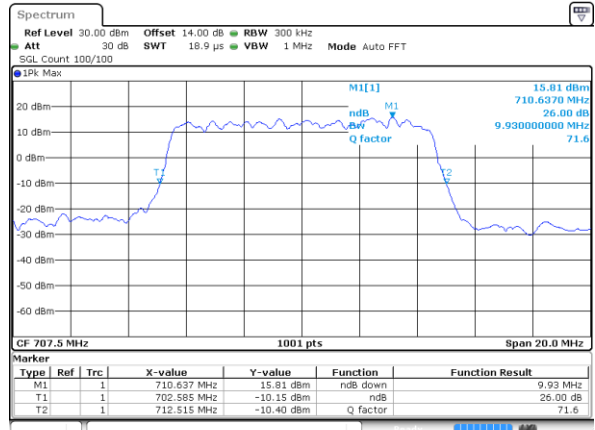

Date: 9 JUL 2018 10:28:16

Highest Channel / 5MHz / QPSK

Date: 9 JUL 2018 10:30:32

Highest Channel / 5MHz / 16QAM

Date: 9 JUL 2018 10:30:42

LTE Band 12

Lowest Channel / 10MHz / QPSK

Date: 9 JUL 2018 10:32:58

Lowest Channel / 10MHz / 16QAM

Date: 9 JUL 2018 10:33:07

Middle Channel / 10MHz / QPSK

Date: 9 JUL 2018 10:35:23

Middle Channel / 10MHz / 16QAM

Date: 9 JUL 2018 10:35:33

Highest Channel / 10MHz / QPSK

Date: 9 JUL 2018 10:37:49

Highest Channel / 10MHz / 16QAM

Date: 9 JUL 2018 10:37:59

LTE Band 12

Lowest Channel / 1.4MHz / 64QAM

Date: 18_JUL_2018 20:12:51

Lowest Channel / 3MHz / 64QAM

Date: 18_JUL_2018 20:21:21

Middle Channel / 1.4MHz / 64QAM

Date: 18_JUL_2018 20:16:28

Middle Channel / 3MHz / 64QAM

Date: 18_JUL_2018 20:24:57

Highest Channel / 1.4MHz / 64QAM

Date: 18_JUL_2018 20:17:45

Highest Channel / 3MHz / 64QAM

Date: 18_JUL_2018 20:26:14

LTE Band 12