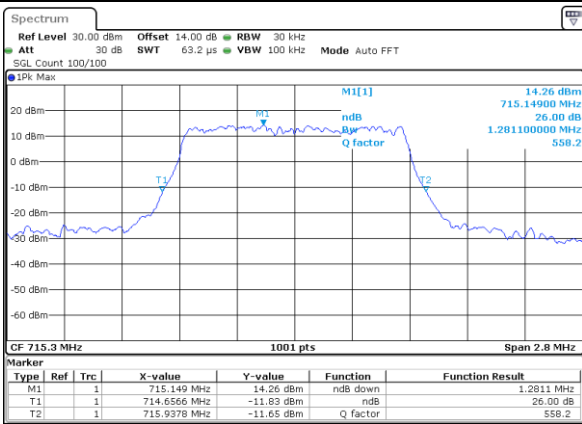

Lowest Channel / 10MHz / 16QAM

Date: 9 JUL 2018 10:33:07

Middle Channel / 10MHz / QPSK

Date: 9 JUL 2018 10:35:23

Middle Channel / 10MHz / 16QAM

Date: 9 JUL 2018 10:35:33

Highest Channel / 10MHz / QPSK

Date: 9 JUL 2018 10:37:49

Highest Channel / 10MHz / 16QAM

Date: 9 JUL 2018 10:37:59

LTE Band 12

Lowest Channel / 1.4MHz / 64QAM

Date: 18_JUL_2018 20:12:51

Lowest Channel / 3MHz / 64QAM

Date: 18_JUL_2018 20:21:21

Middle Channel / 1.4MHz / 64QAM

Date: 18_JUL_2018 20:16:28

Middle Channel / 3MHz / 64QAM

Date: 18_JUL_2018 20:24:57

Highest Channel / 1.4MHz / 64QAM

Date: 18_JUL_2018 20:17:45

Highest Channel / 3MHz / 64QAM

Date: 18_JUL_2018 20:26:14

LTE Band 12