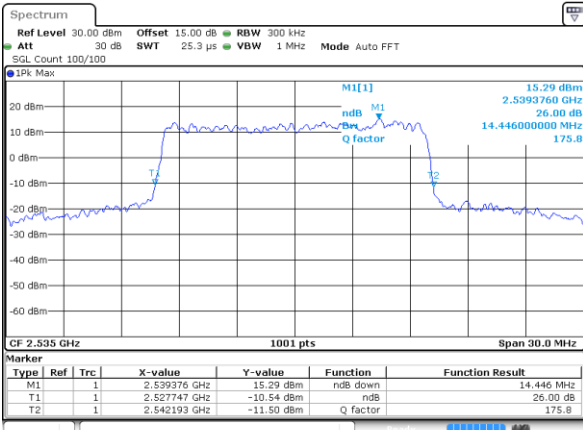

Highest Channel / 10MHz / 16QAM

Date: 16 JUL 2018 10:24:51

LTE Band 7

Lowest Channel / 15MHz / QPSK

Date: 16 JUL 2018 10:31:39

Lowest Channel / 15MHz / 16QAM

Date: 16 JUL 2018 10:31:49

Middle Channel / 15MHz / QPSK

Date: 16 JUL 2018 10:38:38

Middle Channel / 15MHz / 16QAM

Date: 16 JUL 2018 10:38:48

Highest Channel / 15MHz / QPSK

Date: 16 JUL 2018 10:41:02

Highest Channel / 15MHz / 16QAM

Date: 16 JUL 2018 10:41:12

LTE Band 7