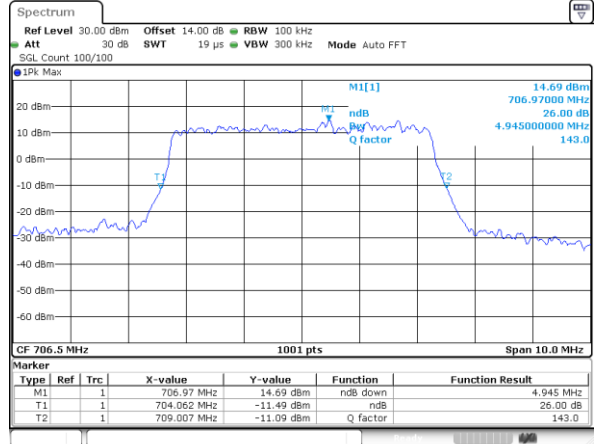

Lowest Channel / 5MHz / 16QAM