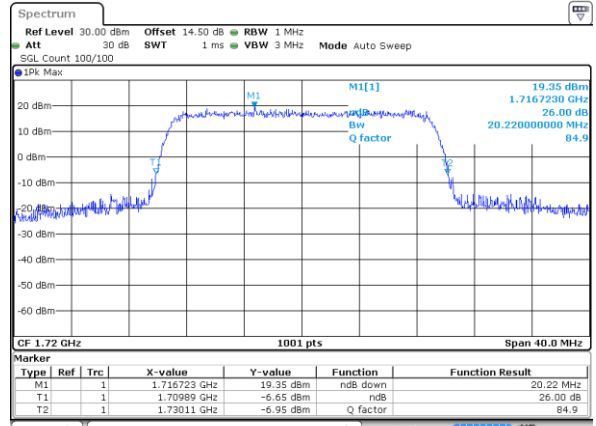

Lowest Channel / 20MHz / 64QAM

Date: 18 JUL 2018 16:34:36