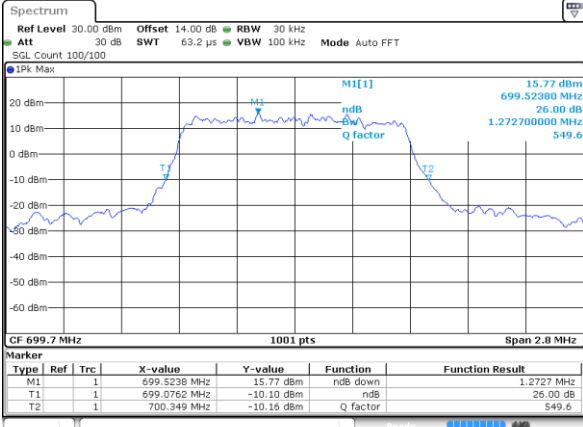

Date: 18_JUL_2018 19:21:38

LTE Band 7

Lowest Channel / 15MHz / 64QAM

Date: 18_JUL_2018 19:21:48

Lowest Channel / 20MHz / 64QAM

Date: 18_JUL_2018 19:22:19

Middle Channel / 15MHz / 64QAM

Date: 18_JUL_2018 19:21:59

Middle Channel / 20MHz / 64QAM

Date: 18_JUL_2018 19:22:30

Highest Channel / 15MHz / 64QAM

Date: 18_JUL_2018 19:22:09

Highest Channel / 20MHz / 64QAM

Date: 18_JUL_2018 19:22:40

LTE Band 12

Lowest Channel / 1.4MHz / QPSK

Date: 9 JUL 2018 10:11:16

Lowest Channel / 1.4MHz / 16QAM

Date: 9 JUL 2018 10:11:07

Middle Channel / 1.4MHz / QPSK

Date: 9 JUL 2018 10:13:33

Middle Channel / 1.4MHz / 16QAM

Date: 9 JUL 2018 10:13:43

Highest Channel / 1.4MHz / QPSK