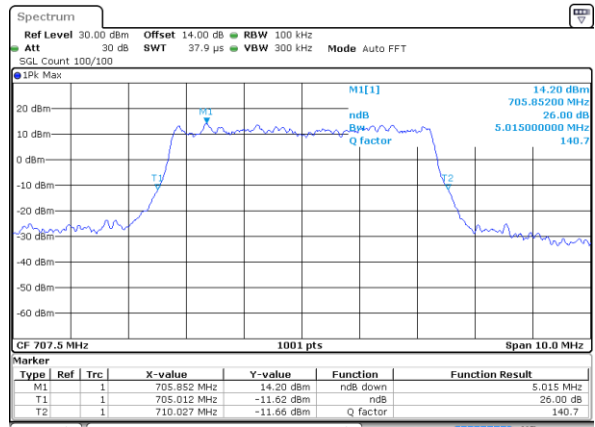

Date: 9 JUL 2018 10:15:58

Highest Channel / 1.4MHz / 16QAM

Date: 9 JUL 2018 10:16:08

LTE Band 12

Lowest Channel / 3MHz / QPSK

Date: 9 JUL 2018 10:18:24

Lowest Channel / 3MHz / 16QAM

Date: 9 JUL 2018 10:18:34

Middle Channel / 3MHz / QPSK

Date: 9 JUL 2018 10:20:50

Middle Channel / 3MHz / 16QAM

Date: 9 JUL 2018 10:20:59

Highest Channel / 3MHz / QPSK

Date: 9 JUL 2018 10:23:15

Highest Channel / 3MHz / 16QAM

Date: 9 JUL 2018 10:23:25

LTE Band 12

Lowest Channel / 5MHz / QPSK

Date: 9 JUL 2018 10:25:41

Lowest Channel / 5MHz / 16QAM

Date: 9 JUL 2018 10:25:51

Middle Channel / 5MHz / QPSK

Date: 9 JUL 2018 10:28:06

Middle Channel / 5MHz / 16QAM

Date: 9 JUL 2018 10:28:16

Highest Channel / 5MHz / QPSK

Date: 9 JUL 2018 10:30:32

Highest Channel / 5MHz / 16QAM

Date: 9 JUL 2018 10:30:42

LTE Band 12

Lowest Channel / 10MHz / QPSK

Date: 9 JUL 2018 10:32:58