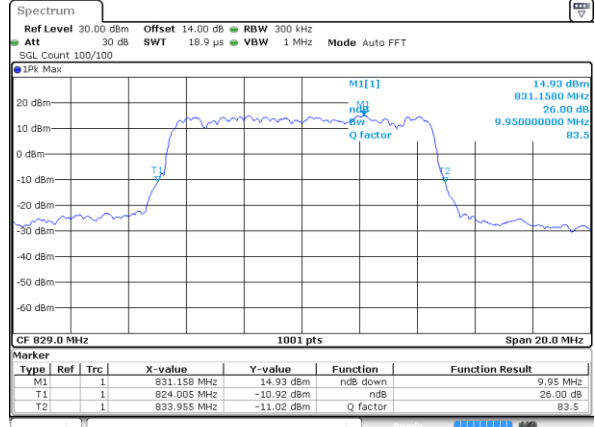

Date: 13 JUL 2018 15:13:38

LTE Band 5

Lowest Channel / 10MHz / QPSK

Date: 13 JUL 2018 15:22:26

Lowest Channel / 10MHz / 16QAM

Date: 13 JUL 2018 15:22:36

Middle Channel / 10MHz / QPSK

Date: 13 JUL 2018 15:31:23

Middle Channel / 10MHz / 16QAM

Date: 13 JUL 2018 15:31:33

Highest Channel / 10MHz / QPSK

Date: 13 JUL 2018 15:33:49

Highest Channel / 10MHz / 16QAM

Date: 13 JUL 2018 15:33:59

LTE Band 5

Lowest Channel / 1.4MHz / 64QAM