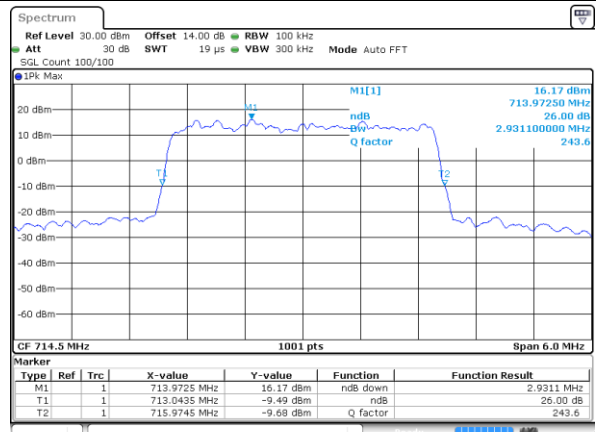

Date: 9 JUL 2018 10:15:58

Highest Channel / 1.4MHz / 16QAM

Date: 9 JUL 2018 10:16:08

LTE Band 12

Lowest Channel / 3MHz / QPSK

Date: 9 JUL 2018 10:18:24

Lowest Channel / 3MHz / 16QAM

Date: 9 JUL 2018 10:18:34

Middle Channel / 3MHz / QPSK

Date: 9 JUL 2018 10:20:50

Middle Channel / 3MHz / 16QAM

Date: 9 JUL 2018 10:20:59

Highest Channel / 3MHz / QPSK

Date: 9 JUL 2018 10:23:15

Highest Channel / 3MHz / 16QAM

Date: 9 JUL 2018 10:23:25

LTE Band 12

Lowest Channel / 5MHz / QPSK

Date: 9 JUL 2018 10:25:41

Lowest Channel / 5MHz / 16QAM

Date: 9 JUL 2018 10:25:51

Middle Channel / 5MHz / QPSK

Date: 9 JUL 2018 10:28:06

Middle Channel / 5MHz / 16QAM