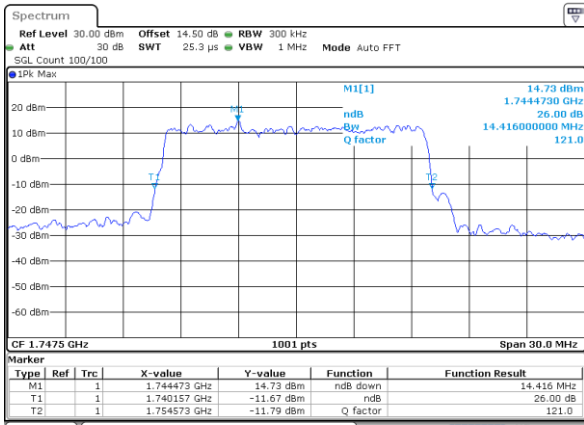

Date: 18 JUL 2018 16:16:01

Highest Channel / 5MHz / 64QAM

Date: 18 JUL 2018 16:11:04

Highest Channel / 10MHz / 64QAM

Date: 18 JUL 2018 16:19:14

LTE Band 4

Lowest Channel / 15MHz / 64QAM

Date: 18 JUL 2018 16:26:26

Lowest Channel / 20MHz / 64QAM

Date: 18 JUL 2018 16:34:36

Middle Channel / 15MHz / 64QAM

Date: 18 JUL 2018 16:29:55

Middle Channel / 20MHz / 64QAM

Date: 18 JUL 2018 16:38:05

Highest Channel / 15MHz / 64QAM

Date: 18 JUL 2018 16:31:08

Highest Channel / 20MHz / 64QAM

Date: 18 JUL 2018 16:39:18

LTE Band 5

Lowest Channel / 1.4MHz / QPSK

Date: 13 JUL 2018 14:21:35

Lowest Channel / 1.4MHz / 16QAM

Date: 13 JUL 2018 14:21:25

Middle Channel / 1.4MHz / QPSK