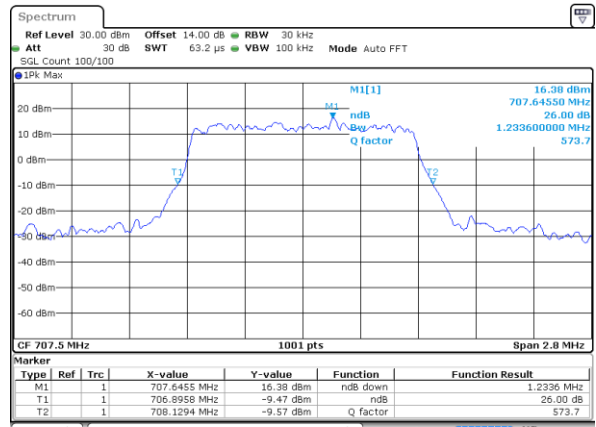

Middle Channel / 20MHz / 64QAM

Date: 18_JUL_2018 19:22:30

Highest Channel / 15MHz / 64QAM

Date: 18_JUL_2018 19:22:09

Highest Channel / 20MHz / 64QAM

Date: 18_JUL_2018 19:22:40

LTE Band 12

Lowest Channel / 1.4MHz / QPSK

Date: 9 JUL 2018 10:11:16

Lowest Channel / 1.4MHz / 16QAM

Date: 9 JUL 2018 10:11:07

Middle Channel / 1.4MHz / QPSK

Date: 9 JUL 2018 10:13:33

Middle Channel / 1.4MHz / 16QAM

Date: 9 JUL 2018 10:13:43

Highest Channel / 1.4MHz / QPSK

Date: 9 JUL 2018 10:15:58

Highest Channel / 1.4MHz / 16QAM

Date: 9 JUL 2018 10:16:08

LTE Band 12

Lowest Channel / 3MHz / QPSK

Date: 9 JUL 2018 10:18:24

Lowest Channel / 3MHz / 16QAM

Date: 9 JUL 2018 10:18:34