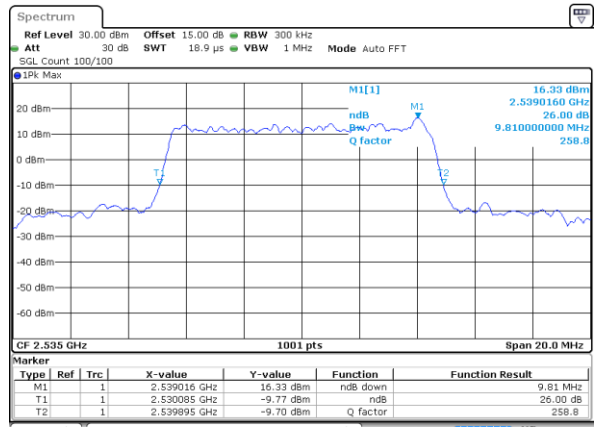

Date: 16 JUL 2018 10:06:08

Highest Channel / 5MHz / QPSK

Date: 16 JUL 2018 10:08:22

Highest Channel / 5MHz / 16QAM

Date: 16 JUL 2018 10:08:32

LTE Band 7

Lowest Channel / 10MHz / QPSK

Date: 16 JUL 2018 10:15:20

Lowest Channel / 10MHz / 16QAM

Date: 16 JUL 2018 10:15:30

Middle Channel / 10MHz / QPSK

Date: 16 JUL 2018 10:22:17

Middle Channel / 10MHz / 16QAM

Date: 16 JUL 2018 10:22:27

Highest Channel / 10MHz / QPSK

Date: 16 JUL 2018 10:24:41

Highest Channel / 10MHz / 16QAM

Date: 16 JUL 2018 10:24:51

LTE Band 7

Lowest Channel / 15MHz / QPSK

Date: 16 JUL 2018 10:31:39

Lowest Channel / 15MHz / 16QAM

Date: 16 JUL 2018 10:31:49

Middle Channel / 15MHz / QPSK