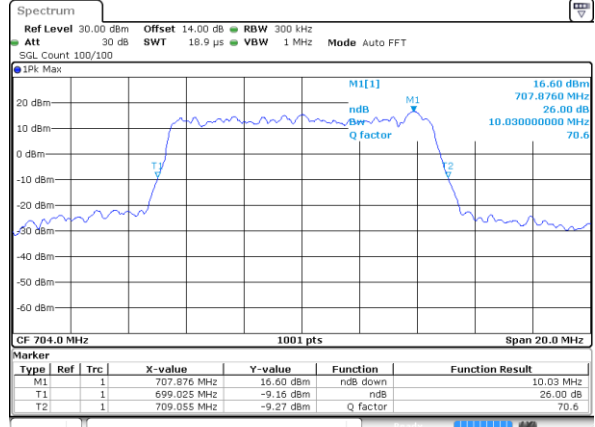

LTE Band 12

Lowest Channel / 5MHz / QPSK

Date: 9 JUL 2018 10:25:41

Lowest Channel / 5MHz / 16QAM

Date: 9 JUL 2018 10:25:51

Middle Channel / 5MHz / QPSK

Date: 9 JUL 2018 10:28:06

Middle Channel / 5MHz / 16QAM

Date: 9 JUL 2018 10:28:16

Highest Channel / 5MHz / QPSK

Date: 9 JUL 2018 10:30:32

Highest Channel / 5MHz / 16QAM

Date: 9 JUL 2018 10:30:42

LTE Band 12

Lowest Channel / 10MHz / QPSK

Date: 9 JUL 2018 10:32:58

Lowest Channel / 10MHz / 16QAM

Date: 9 JUL 2018 10:33:07

Middle Channel / 10MHz / QPSK

Date: 9 JUL 2018 10:35:23

Middle Channel / 10MHz / 16QAM

Date: 9 JUL 2018 10:35:33

Highest Channel / 10MHz / QPSK

Date: 9 JUL 2018 10:37:49