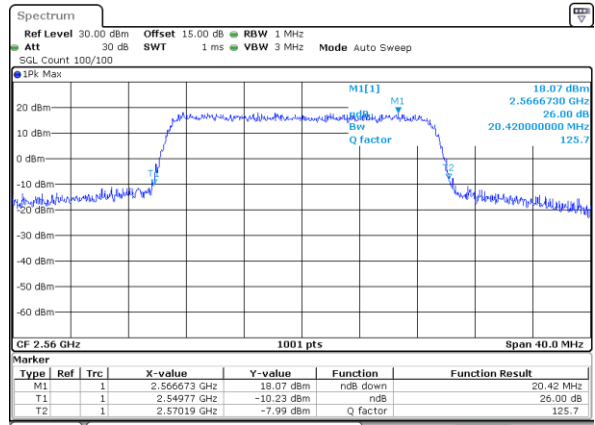

Date: 16 JUL 2018 10:38:38

Middle Channel / 15MHz / 16QAM

Date: 16 JUL 2018 10:38:48

Highest Channel / 15MHz / QPSK

Date: 16 JUL 2018 10:41:02

Highest Channel / 15MHz / 16QAM

Date: 16 JUL 2018 10:41:12

LTE Band 7

Lowest Channel / 20MHz / QPSK

Date: 16 JUL 2018 10:48:00

Lowest Channel / 20MHz / 16QAM

Date: 16 JUL 2018 10:48:10

Middle Channel / 20MHz / QPSK

Date: 16 JUL 2018 10:54:59

Middle Channel / 20MHz / 16QAM

Date: 16 JUL 2018 10:55:09

Highest Channel / 20MHz / QPSK

Date: 16 JUL 2018 10:57:23

Highest Channel / 20MHz / 16QAM

Date: 16 JUL 2018 10:57:33

LTE Band 7

Lowest Channel / 5MHz / 64QAM

Date: 18_JUL_2018 19:20:47

Lowest Channel / 10MHz / 64QAM