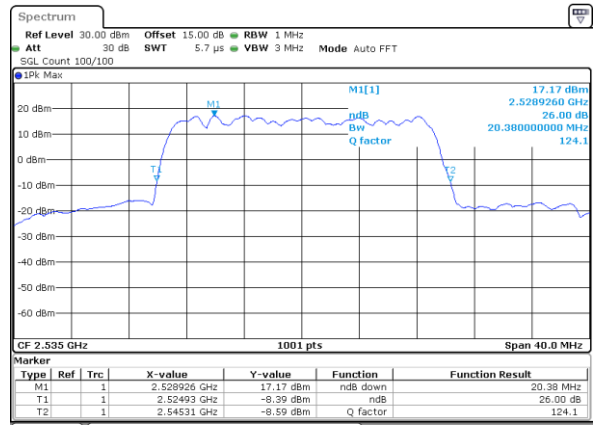

Date: 18_JUL_2018 19:21:38

LTE Band 7

Lowest Channel / 15MHz / 64QAM

Date: 18_JUL_2018 19:21:48

Lowest Channel / 20MHz / 64QAM

Date: 18_JUL_2018 19:22:19

Middle Channel / 15MHz / 64QAM

Date: 18_JUL_2018 19:21:59

Middle Channel / 20MHz / 64QAM

Date: 18_JUL_2018 19:22:30

Highest Channel / 15MHz / 64QAM

Date: 18_JUL_2018 19:22:09

Highest Channel / 20MHz / 64QAM

Date: 18_JUL_2018 19:22:40

LTE Band 12

Lowest Channel / 1.4MHz / QPSK