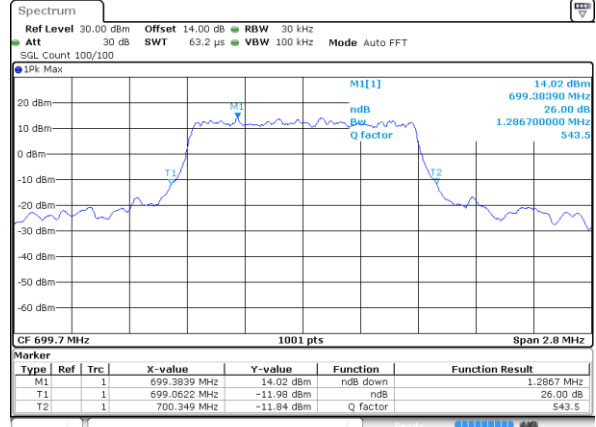

Date: 18_JUL_2018 19:21:38

LTE Band 7

Lowest Channel / 15MHz / 64QAM

Date: 18_JUL_2018 19:21:48

Lowest Channel / 20MHz / 64QAM

Date: 18_JUL_2018 19:22:19

Middle Channel / 15MHz / 64QAM

Date: 18_JUL_2018 19:21:59

Middle Channel / 20MHz / 64QAM

Date: 18_JUL_2018 19:22:30

Highest Channel / 15MHz / 64QAM

Date: 18_JUL_2018 19:22:09

Highest Channel / 20MHz / 64QAM

Date: 18_JUL_2018 19:22:40

LTE Band 12

Lowest Channel / 1.4MHz / QPSK

Date: 9 JUL 2018 10:11:16

Lowest Channel / 1.4MHz / 16QAM

Date: 9 JUL 2018 10:11:07

Middle Channel / 1.4MHz / QPSK

Date: 9 JUL 2018 10:13:33

Middle Channel / 1.4MHz / 16QAM

Date: 9 JUL 2018 10:13:43

Highest Channel / 1.4MHz / QPSK

Date: 9 JUL 2018 10:15:58

Highest Channel / 1.4MHz / 16QAM

Date: 9 JUL 2018 10:16:08

LTE Band 12

Lowest Channel / 3MHz / QPSK

Date: 9 JUL 2018 10:18:24

Lowest Channel / 3MHz / 16QAM

Date: 9 JUL 2018 10:18:34