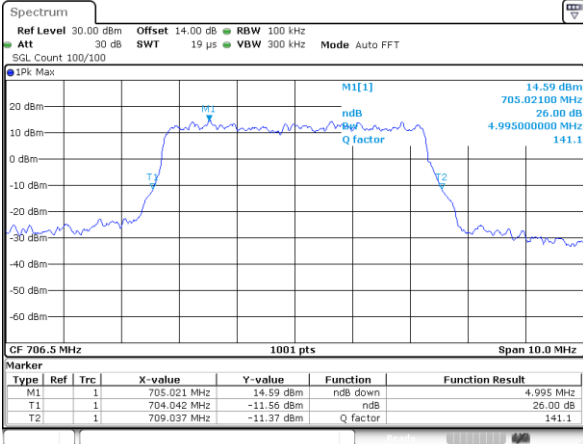

LTE Band 17

Lowest Channel / 5MHz / QPSK