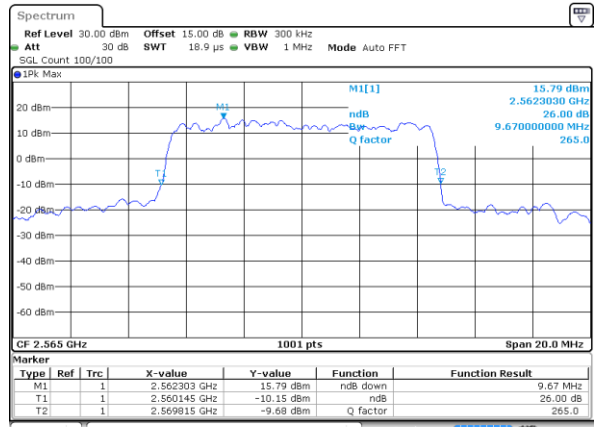

Date: 16 JUL 2018 10:06:08

Highest Channel / 5MHz / QPSK

Date: 16 JUL 2018 10:08:22

Highest Channel / 5MHz / 16QAM

Date: 16 JUL 2018 10:08:32

LTE Band 7

Lowest Channel / 10MHz / QPSK

Date: 16 JUL 2018 10:15:20

Lowest Channel / 10MHz / 16QAM

Date: 16 JUL 2018 10:15:30

Middle Channel / 10MHz / QPSK

Date: 16 JUL 2018 10:22:17

Middle Channel / 10MHz / 16QAM

Date: 16 JUL 2018 10:22:27

Highest Channel / 10MHz / QPSK

Date: 16 JUL 2018 10:24:41

Highest Channel / 10MHz / 16QAM

Date: 16 JUL 2018 10:24:51

LTE Band 7

Lowest Channel / 15MHz / QPSK

Date: 16 JUL 2018 10:31:39

Lowest Channel / 15MHz / 16QAM

Date: 16 JUL 2018 10:31:49

Middle Channel / 15MHz / QPSK