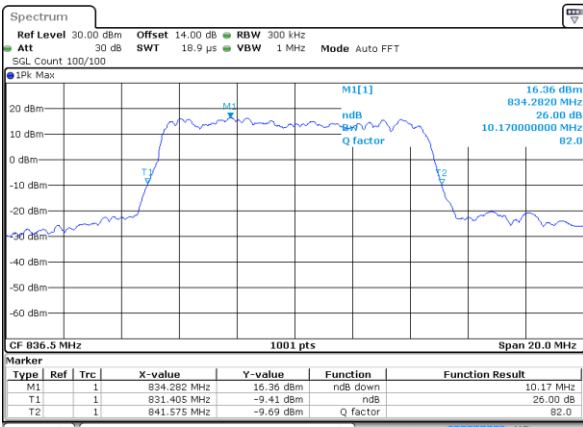

Date: 13 JUL 2018 15:13:38

LTE Band 5

Lowest Channel / 10MHz / QPSK

Date: 13 JUL 2018 15:22:26

Lowest Channel / 10MHz / 16QAM

Date: 13 JUL 2018 15:22:36

Middle Channel / 10MHz / QPSK

Date: 13 JUL 2018 15:31:23

Middle Channel / 10MHz / 16QAM

Date: 13 JUL 2018 15:31:33

Highest Channel / 10MHz / QPSK

Date: 13 JUL 2018 15:33:49

Highest Channel / 10MHz / 16QAM

Date: 13 JUL 2018 15:33:59

LTE Band 5

Lowest Channel / 1.4MHz / 64QAM