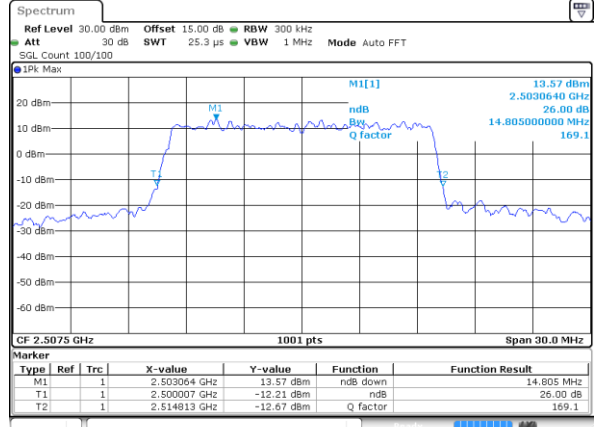

Highest Channel / 10MHz / 16QAM

Date: 16 JUL 2018 10:24:51

LTE Band 7

Lowest Channel / 15MHz / QPSK

Date: 16 JUL 2018 10:31:39

Lowest Channel / 15MHz / 16QAM

Date: 16 JUL 2018 10:31:49

Middle Channel / 15MHz / QPSK

Date: 16 JUL 2018 10:38:38

Middle Channel / 15MHz / 16QAM

Date: 16 JUL 2018 10:38:48

Highest Channel / 15MHz / QPSK

Date: 16 JUL 2018 10:41:02

Highest Channel / 15MHz / 16QAM

Date: 16 JUL 2018 10:41:12

LTE Band 7