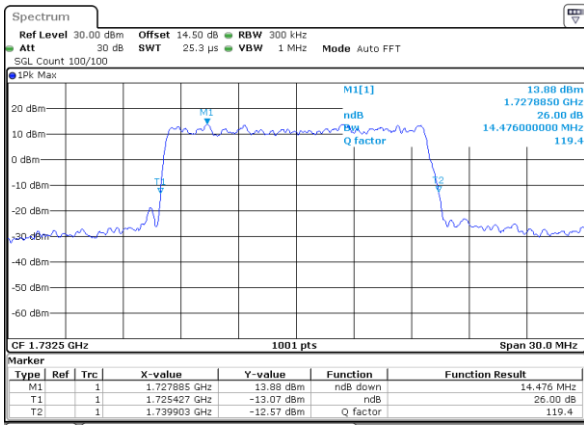

Date: 18 JUL 2018 16:16:01

Highest Channel / 5MHz / 64QAM

Date: 18 JUL 2018 16:11:04

Highest Channel / 10MHz / 64QAM

Date: 18 JUL 2018 16:19:14

LTE Band 4

Lowest Channel / 15MHz / 64QAM

Date: 18 JUL 2018 16:26:26

Lowest Channel / 20MHz / 64QAM

Date: 18 JUL 2018 16:34:36

Middle Channel / 15MHz / 64QAM

Date: 18 JUL 2018 16:29:55

Middle Channel / 20MHz / 64QAM

Date: 18 JUL 2018 16:38:05

Highest Channel / 15MHz / 64QAM

Date: 18 JUL 2018 16:31:08