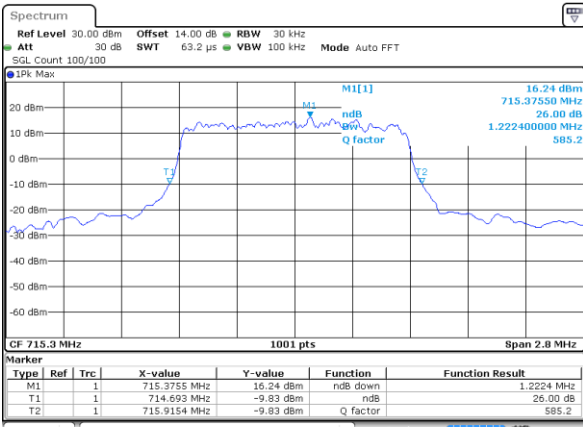

Middle Channel / 20MHz / 64QAM

Date: 18_JUL_2018 19:22:30

Highest Channel / 15MHz / 64QAM

Date: 18_JUL_2018 19:22:09

Highest Channel / 20MHz / 64QAM

Date: 18_JUL_2018 19:22:40

LTE Band 12

Lowest Channel / 1.4MHz / QPSK

Date: 9 JUL 2018 10:11:16

Lowest Channel / 1.4MHz / 16QAM

Date: 9 JUL 2018 10:11:07

Middle Channel / 1.4MHz / QPSK

Date: 9 JUL 2018 10:13:33

Middle Channel / 1.4MHz / 16QAM

Date: 9 JUL 2018 10:13:43

Highest Channel / 1.4MHz / QPSK

Date: 9 JUL 2018 10:15:58

Highest Channel / 1.4MHz / 16QAM

Date: 9 JUL 2018 10:16:08

LTE Band 12

Lowest Channel / 3MHz / QPSK

Date: 9 JUL 2018 10:18:24

Lowest Channel / 3MHz / 16QAM

Date: 9 JUL 2018 10:18:34