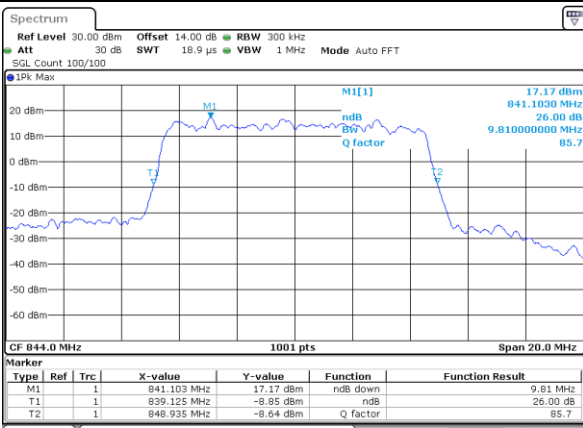

Date: 13 JUL 2018 15:13:38

LTE Band 5

Lowest Channel / 10MHz / QPSK

Date: 13 JUL 2018 15:22:26

Lowest Channel / 10MHz / 16QAM

Date: 13 JUL 2018 15:22:36

Middle Channel / 10MHz / QPSK

Date: 13 JUL 2018 15:31:23

Middle Channel / 10MHz / 16QAM

Date: 13 JUL 2018 15:31:33

Highest Channel / 10MHz / QPSK

Date: 13 JUL 2018 15:33:49

Highest Channel / 10MHz / 16QAM

Date: 13 JUL 2018 15:33:59

LTE Band 5

Lowest Channel / 1.4MHz / 64QAM