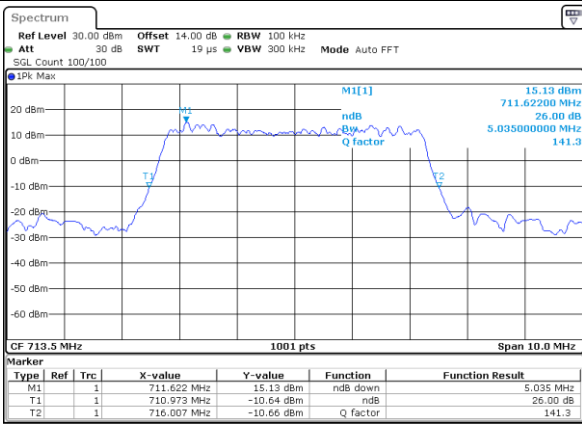

Date: 18_JUL_2018 20:16:28

Middle Channel / 3MHz / 64QAM

Date: 18_JUL_2018 20:24:57

Highest Channel / 1.4MHz / 64QAM

Date: 18_JUL_2018 20:17:45

Highest Channel / 3MHz / 64QAM

Date: 18_JUL_2018 20:26:14

LTE Band 12

Lowest Channel / 5MHz / 64QAM

Date: 18_JUL_2018 20:29:50

Lowest Channel / 10MHz / 64QAM

Date: 18_JUL_2018 20:38:19

Middle Channel / 5MHz / 64QAM

Date: 18_JUL_2018 20:33:26

Middle Channel / 10MHz / 64QAM

Date: 18_JUL_2018 20:41:55

Highest Channel / 5MHz / 64QAM

Date: 18_JUL_2018 20:34:43

Highest Channel / 10MHz / 64QAM

Date: 18_JUL_2018 20:43:12

LTE Band 13

Lowest Channel / 5MHz / QPSK

Lowest Channel / 5MHz / 16QAM

Middle Channel / 5MHz / QPSK