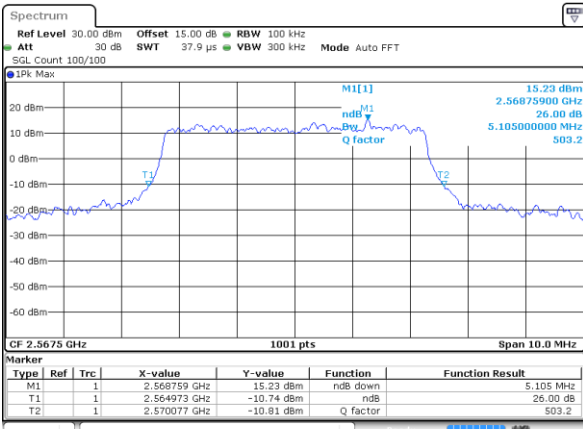

LTE Band 7

Lowest Channel / 5MHz / QPSK

Date: 16 JUL 2018 09:58:58

Lowest Channel / 5MHz / 16QAM

Date: 16 JUL 2018 09:59:08

Middle Channel / 5MHz / QPSK

Date: 16 JUL 2018 10:05:58

Middle Channel / 5MHz / 16QAM

Date: 16 JUL 2018 10:06:08

Highest Channel / 5MHz / QPSK

Date: 16 JUL 2018 10:08:22

Highest Channel / 5MHz / 16QAM

Date: 16 JUL 2018 10:08:32

LTE Band 7

Lowest Channel / 10MHz / QPSK

Date: 16 JUL 2018 10:15:20