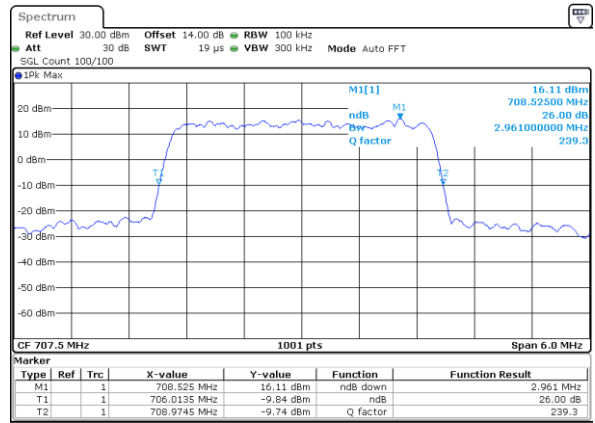

Lowest Channel / 10MHz / 16QAM

Date: 9 JUL 2018 10:33:07

Middle Channel / 10MHz / QPSK

Date: 9 JUL 2018 10:35:23

Middle Channel / 10MHz / 16QAM

Date: 9 JUL 2018 10:35:33

Highest Channel / 10MHz / QPSK

Date: 9 JUL 2018 10:37:49

Highest Channel / 10MHz / 16QAM

Date: 9 JUL 2018 10:37:59

LTE Band 12

Lowest Channel / 1.4MHz / 64QAM

Date: 18_JUL_2018 20:12:51

Lowest Channel / 3MHz / 64QAM

Date: 18_JUL_2018 20:21:21

Middle Channel / 1.4MHz / 64QAM

Date: 18_JUL_2018 20:16:28

Middle Channel / 3MHz / 64QAM

Date: 18_JUL_2018 20:24:57

Highest Channel / 1.4MHz / 64QAM

Date: 18_JUL_2018 20:17:45

Highest Channel / 3MHz / 64QAM

Date: 18_JUL_2018 20:26:14

LTE Band 12