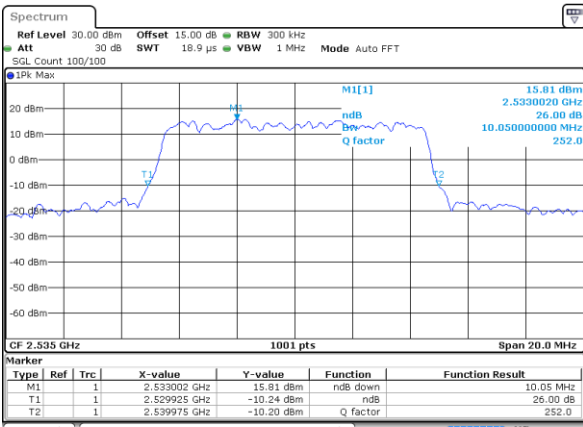

Date: 16 JUL 2018 10:06:08

Highest Channel / 5MHz / QPSK

Date: 16 JUL 2018 10:08:22

Highest Channel / 5MHz / 16QAM

Date: 16 JUL 2018 10:08:32

LTE Band 7

Lowest Channel / 10MHz / QPSK

Date: 16 JUL 2018 10:15:20

Lowest Channel / 10MHz / 16QAM

Date: 16 JUL 2018 10:15:30

Middle Channel / 10MHz / QPSK

Date: 16 JUL 2018 10:22:17

Middle Channel / 10MHz / 16QAM

Date: 16 JUL 2018 10:22:27

Highest Channel / 10MHz / QPSK

Date: 16 JUL 2018 10:24:41