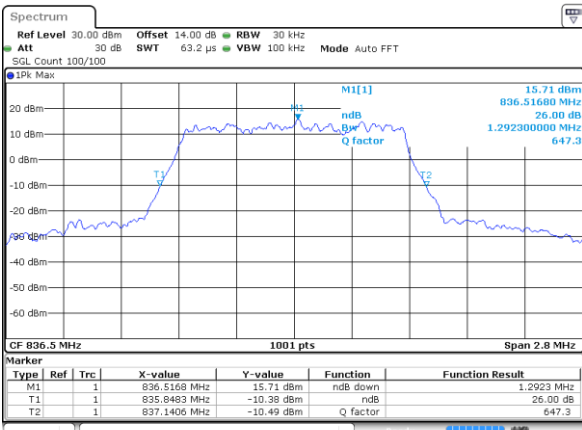

Date: 13 JUL 2018 15:13:38

LTE Band 5

Lowest Channel / 10MHz / QPSK

Date: 13 JUL 2018 15:22:26

Lowest Channel / 10MHz / 16QAM

Date: 13 JUL 2018 15:22:36

Middle Channel / 10MHz / QPSK

Date: 13 JUL 2018 15:31:23

Middle Channel / 10MHz / 16QAM

Date: 13 JUL 2018 15:31:33

Highest Channel / 10MHz / QPSK

Date: 13 JUL 2018 15:33:49

Highest Channel / 10MHz / 16QAM

Date: 13 JUL 2018 15:33:59

LTE Band 5

Lowest Channel / 1.4MHz / 64QAM

Date: 18 JUL 2018 16:50:18

Lowest Channel / 3MHz / 64QAM

Date: 18 JUL 2018 17:00:28

Middle Channel / 1.4MHz / 64QAM

Date: 18 JUL 2018 16:54:47

Middle Channel / 3MHz / 64QAM

Date: 18 JUL 2018 17:04:57

Highest Channel / 1.4MHz / 64QAM

Date: 18 JUL 2018 16:56:00

Highest Channel / 3MHz / 64QAM

Date: 18 JUL 2018 17:06:10

LTE Band 5

Lowest Channel / 5MHz / 64QAM

Date: 18 JUL 2018 17:10:38

Lowest Channel / 10MHz / 64QAM

Date: 18 JUL 2018 17:20:48