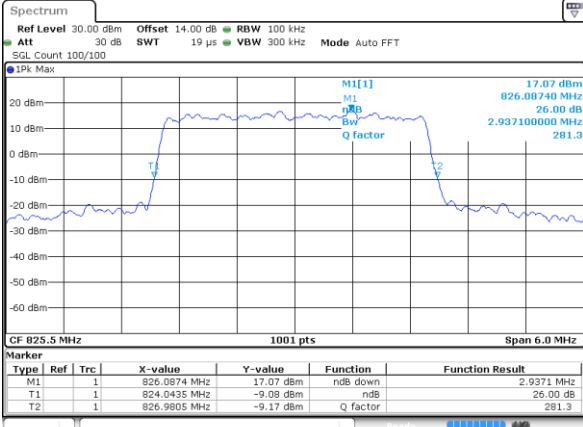

LTE Band 5

Lowest Channel / 3MHz / QPSK

Date: 13 JUL 2018 14:41:45