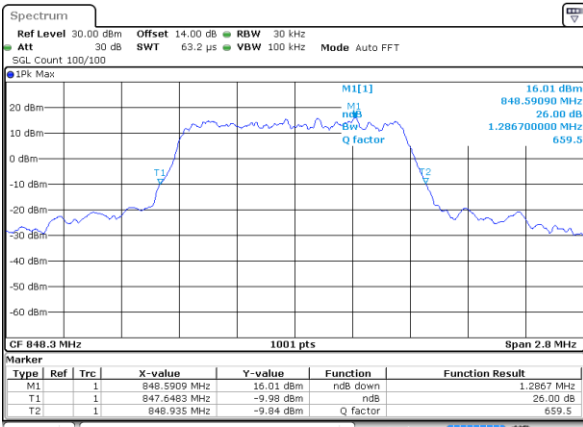

Highest Channel / 20MHz / 64QAM

Date: 18 JUL 2018 16:39:18

LTE Band 5

Lowest Channel / 1.4MHz / QPSK

Date: 13 JUL 2018 14:21:35

Lowest Channel / 1.4MHz / 16QAM

Date: 13 JUL 2018 14:21:25

Middle Channel / 1.4MHz / QPSK

Date: 13 JUL 2018 14:30:22

Middle Channel / 1.4MHz / 16QAM

Date: 13 JUL 2018 14:30:32

Highest Channel / 1.4MHz / QPSK

Date: 13 JUL 2018 14:32:48

Highest Channel / 1.4MHz / 16QAM

Date: 13 JUL 2018 14:32:58

LTE Band 5