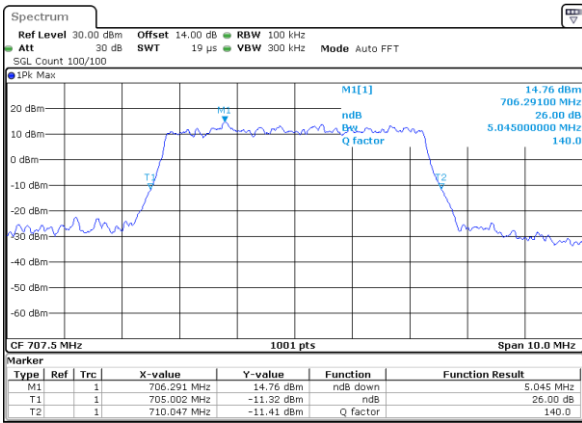

Date: 18_JUL_2018 20:16:28

Middle Channel / 3MHz / 64QAM

Date: 18_JUL_2018 20:24:57

Highest Channel / 1.4MHz / 64QAM

Date: 18_JUL_2018 20:17:45

Highest Channel / 3MHz / 64QAM

Date: 18_JUL_2018 20:26:14

LTE Band 12

Lowest Channel / 5MHz / 64QAM

Date: 18_JUL_2018 20:29:50

Lowest Channel / 10MHz / 64QAM

Date: 18_JUL_2018 20:38:19

Middle Channel / 5MHz / 64QAM

Date: 18_JUL_2018 20:33:26

Middle Channel / 10MHz / 64QAM

Date: 18_JUL_2018 20:41:55

Highest Channel / 5MHz / 64QAM

Date: 18_JUL_2018 20:34:43

Highest Channel / 10MHz / 64QAM

Date: 18_JUL_2018 20:43:12

LTE Band 13

Lowest Channel / 5MHz / QPSK

Lowest Channel / 5MHz / 16QAM

Middle Channel / 5MHz / QPSK