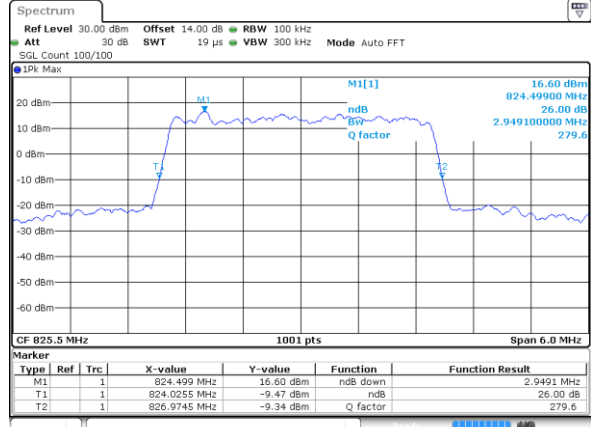

Date: 13 JUL 2018 15:13:38

LTE Band 5

Lowest Channel / 10MHz / QPSK

Date: 13 JUL 2018 15:22:26

Lowest Channel / 10MHz / 16QAM

Date: 13 JUL 2018 15:22:36

Middle Channel / 10MHz / QPSK

Date: 13 JUL 2018 15:31:23

Middle Channel / 10MHz / 16QAM

Date: 13 JUL 2018 15:31:33

Highest Channel / 10MHz / QPSK

Date: 13 JUL 2018 15:33:49

Highest Channel / 10MHz / 16QAM

Date: 13 JUL 2018 15:33:59

LTE Band 5

Lowest Channel / 1.4MHz / 64QAM

Date: 18 JUL 2018 16:50:18

Lowest Channel / 3MHz / 64QAM

Date: 18 JUL 2018 17:00:28

Middle Channel / 1.4MHz / 64QAM

Date: 18 JUL 2018 16:54:47

Middle Channel / 3MHz / 64QAM

Date: 18 JUL 2018 17:04:57

Highest Channel / 1.4MHz / 64QAM