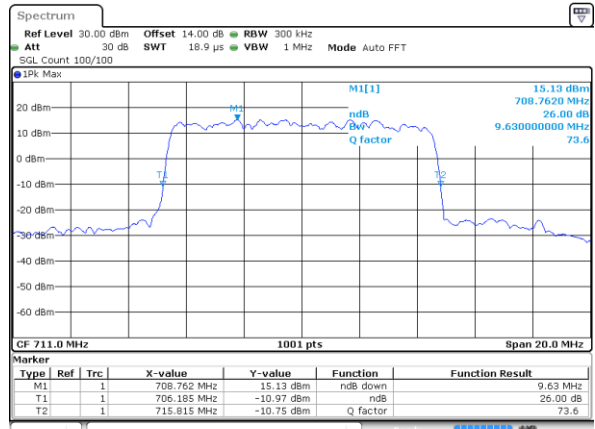

Date: 9 JUL 2018 10:28:16

Highest Channel / 5MHz / QPSK

Date: 9 JUL 2018 10:30:32

Highest Channel / 5MHz / 16QAM

Date: 9 JUL 2018 10:30:42

LTE Band 12

Lowest Channel / 10MHz / QPSK

Date: 9 JUL 2018 10:32:58

Lowest Channel / 10MHz / 16QAM

Date: 9 JUL 2018 10:33:07

Middle Channel / 10MHz / QPSK

Date: 9 JUL 2018 10:35:23

Middle Channel / 10MHz / 16QAM

Date: 9 JUL 2018 10:35:33

Highest Channel / 10MHz / QPSK

Date: 9 JUL 2018 10:37:49

Highest Channel / 10MHz / 16QAM

Date: 9 JUL 2018 10:37:59

LTE Band 12

Lowest Channel / 1.4MHz / 64QAM

Date: 18_JUL_2018 20:12:51

Lowest Channel / 3MHz / 64QAM

Date: 18_JUL_2018 20:21:21

Middle Channel / 1.4MHz / 64QAM