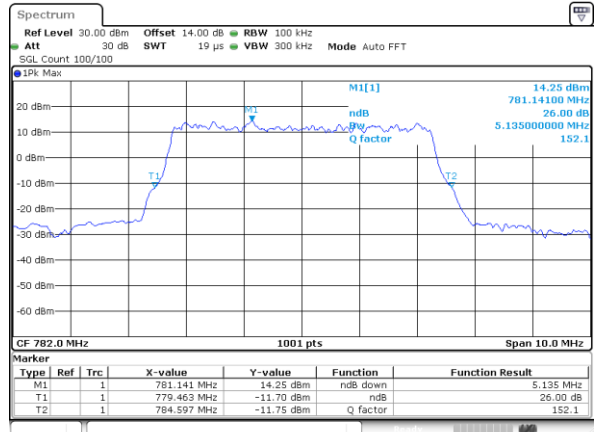

Lowest Channel / 5MHz / 64QAM

Date: 18_JUL_2018 20:29:50

Lowest Channel / 10MHz / 64QAM

Date: 18_JUL_2018 20:38:19

Middle Channel / 5MHz / 64QAM

Date: 18_JUL_2018 20:33:26

Middle Channel / 10MHz / 64QAM

Date: 18_JUL_2018 20:41:55

Highest Channel / 5MHz / 64QAM

Date: 18_JUL_2018 20:34:43

Highest Channel / 10MHz / 64QAM

Date: 18_JUL_2018 20:43:12

LTE Band 13

Lowest Channel / 5MHz / QPSK

Lowest Channel / 5MHz / 16QAM

Middle Channel / 5MHz / QPSK

Middle Channel / 5MHz / 16QAM

Highest Channel / 5MHz / QPSK

Highest Channel / 5MHz / 16QAM

LTE Band 13

Middle Channel / 10MHz / QPSK

Middle Channel / 10MHz / 16QAM

LTE Band 13

Lowest Channel / 5MHz / 64QAM