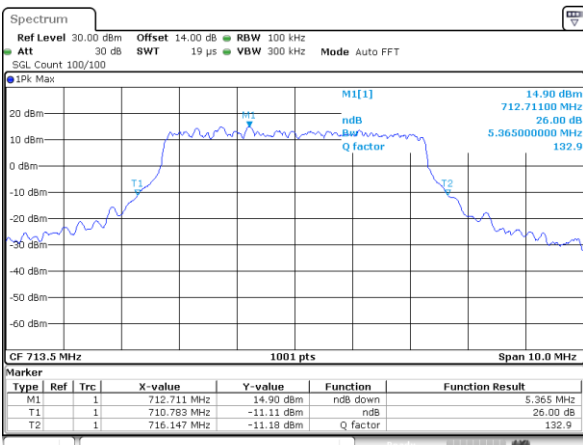

Date: 18_JUL_2018 21:07:09

Middle Channel / 5MHz / 64QAM

Date: 18_JUL_2018 21:11:46

Middle Channel / 10MHz / 64QAM

Date: 18_JUL_2018 21:17:38

Highest Channel / 5MHz / 64QAM

Date: 18_JUL_2018 21:13:02

LTE Band 17

Lowest Channel / 5MHz / QPSK

Lowest Channel / 5MHz / 16QAM

Middle Channel / 5MHz / QPSK

Middle Channel / 5MHz / 16QAM

Highest Channel / 5MHz / QPSK

Highest Channel / 5MHz / 16QAM