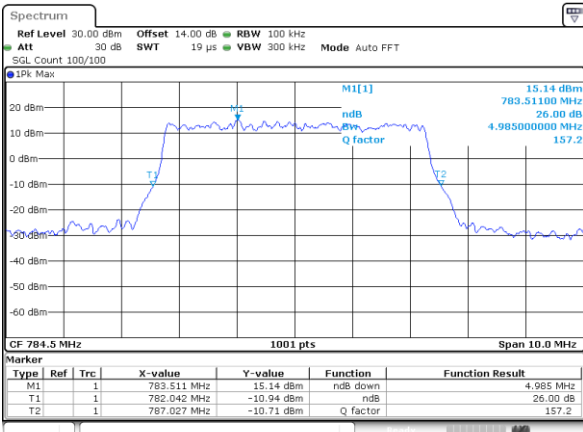

Lowest Channel / 5MHz / 64QAM

Date: 18_JUL_2018 20:29:50

Lowest Channel / 10MHz / 64QAM

Date: 18_JUL_2018 20:38:19

Middle Channel / 5MHz / 64QAM

Date: 18_JUL_2018 20:33:26

Middle Channel / 10MHz / 64QAM

Date: 18_JUL_2018 20:41:55

Highest Channel / 5MHz / 64QAM

Date: 18_JUL_2018 20:34:43

Highest Channel / 10MHz / 64QAM

Date: 18_JUL_2018 20:43:12

LTE Band 13

Lowest Channel / 5MHz / QPSK

Lowest Channel / 5MHz / 16QAM

Middle Channel / 5MHz / QPSK

Middle Channel / 5MHz / 16QAM

Highest Channel / 5MHz / QPSK

Highest Channel / 5MHz / 16QAM

LTE Band 13

Middle Channel / 10MHz / QPSK

Middle Channel / 10MHz / 16QAM

LTE Band 13

Lowest Channel / 5MHz / 64QAM