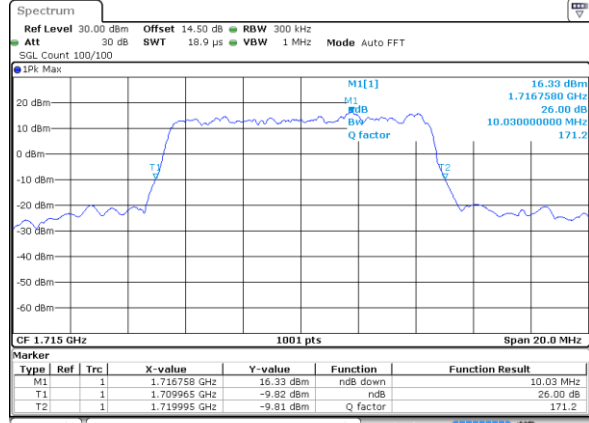

LTE Band 4

Lowest Channel / 5MHz / 64QAM

Date: 18 JUL 2018 16:06:22

Lowest Channel / 10MHz / 64QAM

Date: 18 JUL 2018 16:14:32

Middle Channel / 5MHz / 64QAM

Date: 18 JUL 2018 16:09:51

Middle Channel / 10MHz / 64QAM

Date: 18 JUL 2018 16:16:01

Highest Channel / 5MHz / 64QAM

Date: 18 JUL 2018 16:11:04

Highest Channel / 10MHz / 64QAM

Date: 18 JUL 2018 16:19:14

LTE Band 4

Lowest Channel / 15MHz / 64QAM

Date: 18 JUL 2018 16:26:26