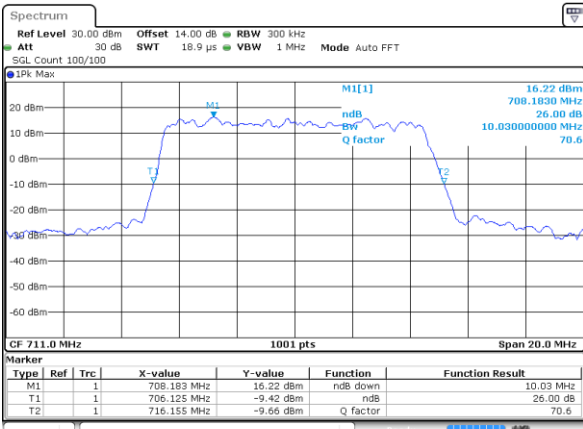

Date: 9 JUL 2018 10:28:16

Highest Channel / 5MHz / QPSK

Date: 9 JUL 2018 10:30:32

Highest Channel / 5MHz / 16QAM

Date: 9 JUL 2018 10:30:42

LTE Band 12

Lowest Channel / 10MHz / QPSK

Date: 9 JUL 2018 10:32:58

Lowest Channel / 10MHz / 16QAM

Date: 9 JUL 2018 10:33:07

Middle Channel / 10MHz / QPSK

Date: 9 JUL 2018 10:35:23

Middle Channel / 10MHz / 16QAM

Date: 9 JUL 2018 10:35:33

Highest Channel / 10MHz / QPSK

Date: 9 JUL 2018 10:37:49

Highest Channel / 10MHz / 16QAM

Date: 9 JUL 2018 10:37:59

LTE Band 12

Lowest Channel / 1.4MHz / 64QAM

Date: 18_JUL_2018 20:12:51

Lowest Channel / 3MHz / 64QAM

Date: 18_JUL_2018 20:21:21

Middle Channel / 1.4MHz / 64QAM