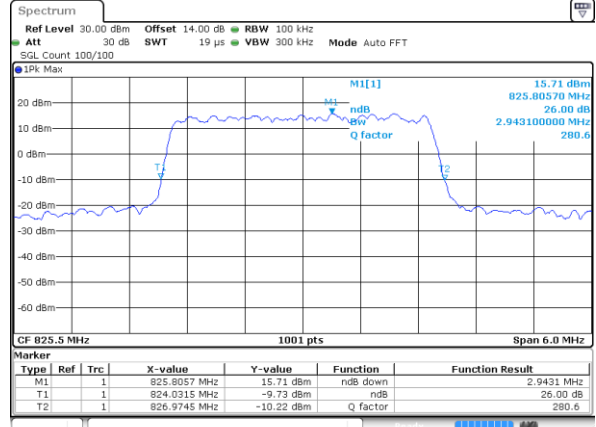

Lowest Channel / 3MHz / 16QAM

Date: 13 JUL 2018 14:41:55