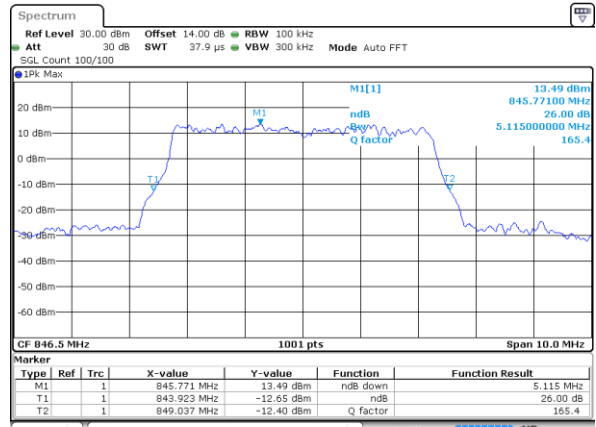

Highest Channel / 3MHz / QPSK

Date: 13 JUL 2018 14:53:08

Highest Channel / 3MHz / 16QAM

Date: 13 JUL 2018 14:53:18

LTE Band 5

Lowest Channel / 5MHz / QPSK

Date: 13 JUL 2018 15:02:05

Lowest Channel / 5MHz / 16QAM

Date: 13 JUL 2018 15:02:15

Middle Channel / 5MHz / QPSK

Date: 13 JUL 2018 15:11:03

Middle Channel / 5MHz / 16QAM

Date: 13 JUL 2018 15:11:12

Highest Channel / 5MHz / QPSK

Date: 13 JUL 2018 15:13:28

Highest Channel / 5MHz / 16QAM

Date: 13 JUL 2018 15:13:38

LTE Band 5

Lowest Channel / 10MHz / QPSK

Date: 13 JUL 2018 15:22:26

Lowest Channel / 10MHz / 16QAM

Date: 13 JUL 2018 15:22:36

Middle Channel / 10MHz / QPSK

Date: 13 JUL 2018 15:31:23