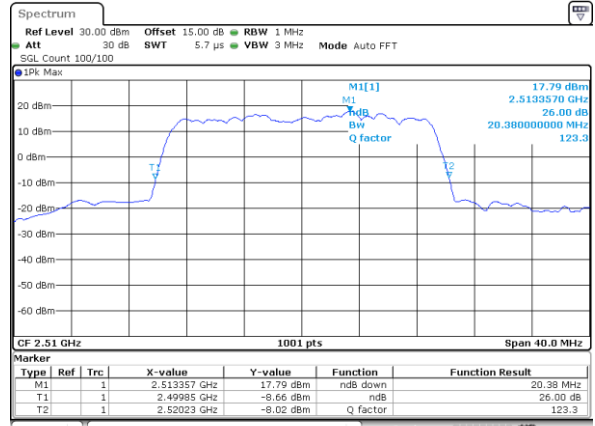

Date: 18_JUL_2018 19:21:38

LTE Band 7

Lowest Channel / 15MHz / 64QAM

Date: 18_JUL_2018 19:21:48

Lowest Channel / 20MHz / 64QAM

Date: 18_JUL_2018 19:22:19

Middle Channel / 15MHz / 64QAM

Date: 18_JUL_2018 19:21:59

Middle Channel / 20MHz / 64QAM

Date: 18_JUL_2018 19:22:30

Highest Channel / 15MHz / 64QAM

Date: 18_JUL_2018 19:22:09

Highest Channel / 20MHz / 64QAM

Date: 18_JUL_2018 19:22:40

LTE Band 12

Lowest Channel / 1.4MHz / QPSK