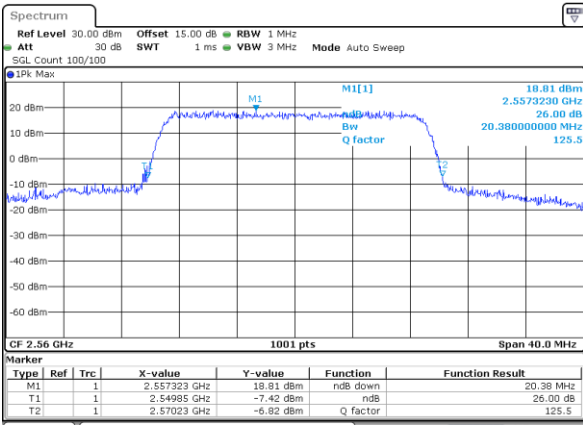

Date: 16 JUL 2018 10:38:38

Middle Channel / 15MHz / 16QAM

Date: 16 JUL 2018 10:38:48

Highest Channel / 15MHz / QPSK

Date: 16 JUL 2018 10:41:02

Highest Channel / 15MHz / 16QAM

Date: 16 JUL 2018 10:41:12

LTE Band 7

Lowest Channel / 20MHz / QPSK

Date: 16 JUL 2018 10:48:00

Lowest Channel / 20MHz / 16QAM

Date: 16 JUL 2018 10:48:10

Middle Channel / 20MHz / QPSK

Date: 16 JUL 2018 10:54:59

Middle Channel / 20MHz / 16QAM

Date: 16 JUL 2018 10:55:09

Highest Channel / 20MHz / QPSK

Date: 16 JUL 2018 10:57:23

Highest Channel / 20MHz / 16QAM

Date: 16 JUL 2018 10:57:33

LTE Band 7

Lowest Channel / 5MHz / 64QAM

Date: 18_JUL_2018 19:20:47

Lowest Channel / 10MHz / 64QAM