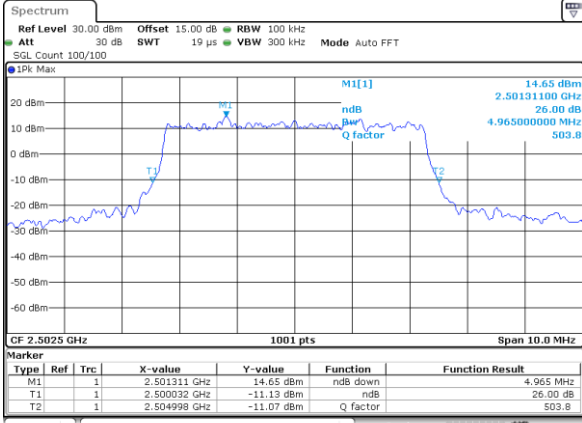

Lowest Channel / 20MHz / QPSK

Date: 16 JUL 2018 10:48:00

Lowest Channel / 20MHz / 16QAM

Date: 16 JUL 2018 10:48:10

Middle Channel / 20MHz / QPSK

Date: 16 JUL 2018 10:54:59

Middle Channel / 20MHz / 16QAM

Date: 16 JUL 2018 10:55:09

Highest Channel / 20MHz / QPSK

Date: 16 JUL 2018 10:57:23

Highest Channel / 20MHz / 16QAM

Date: 16 JUL 2018 10:57:33

LTE Band 7

Lowest Channel / 5MHz / 64QAM

Date: 18_JUL_2018 19:20:47

Lowest Channel / 10MHz / 64QAM

Date: 18_JUL_2018 19:21:17

Middle Channel / 5MHz / 64QAM

Date: 18_JUL_2018 19:20:57

Middle Channel / 10MHz / 64QAM

Date: 18_JUL_2018 19:21:28

Highest Channel / 5MHz / 64QAM

Date: 18_JUL_2018 19:21:07

Highest Channel / 10MHz / 64QAM