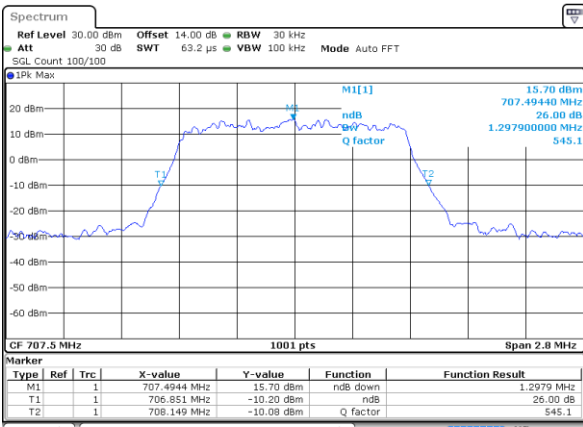

Date: 18_JUL_2018 19:21:38

LTE Band 7

Lowest Channel / 15MHz / 64QAM

Date: 18_JUL_2018 19:21:48

Lowest Channel / 20MHz / 64QAM

Date: 18_JUL_2018 19:22:19

Middle Channel / 15MHz / 64QAM

Date: 18_JUL_2018 19:21:59

Middle Channel / 20MHz / 64QAM

Date: 18_JUL_2018 19:22:30

Highest Channel / 15MHz / 64QAM

Date: 18_JUL_2018 19:22:09

Highest Channel / 20MHz / 64QAM

Date: 18_JUL_2018 19:22:40

LTE Band 12

Lowest Channel / 1.4MHz / QPSK

Date: 9 JUL 2018 10:11:16

Lowest Channel / 1.4MHz / 16QAM

Date: 9 JUL 2018 10:11:07

Middle Channel / 1.4MHz / QPSK

Date: 9 JUL 2018 10:13:33

Middle Channel / 1.4MHz / 16QAM

Date: 9 JUL 2018 10:13:43

Highest Channel / 1.4MHz / QPSK

Date: 9 JUL 2018 10:15:58

Highest Channel / 1.4MHz / 16QAM

Date: 9 JUL 2018 10:16:08

LTE Band 12

Lowest Channel / 3MHz / QPSK

Date: 9 JUL 2018 10:18:24

Lowest Channel / 3MHz / 16QAM

Date: 9 JUL 2018 10:18:34