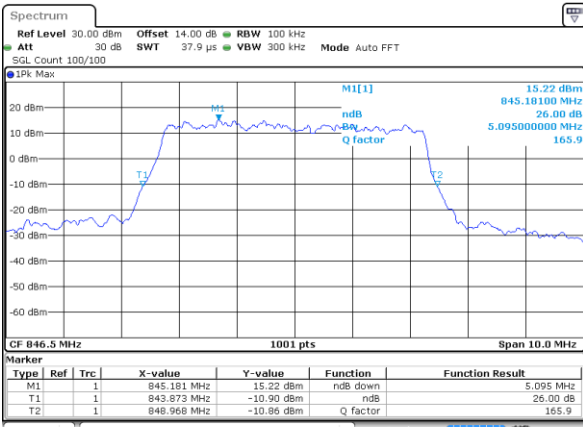

Highest Channel / 3MHz / QPSK

Date: 13 JUL 2018 14:53:08

Highest Channel / 3MHz / 16QAM

Date: 13 JUL 2018 14:53:18

LTE Band 5

Lowest Channel / 5MHz / QPSK

Date: 13 JUL 2018 15:02:05

Lowest Channel / 5MHz / 16QAM

Date: 13 JUL 2018 15:02:15

Middle Channel / 5MHz / QPSK

Date: 13 JUL 2018 15:11:03

Middle Channel / 5MHz / 16QAM

Date: 13 JUL 2018 15:11:12

Highest Channel / 5MHz / QPSK

Date: 13 JUL 2018 15:13:28

Highest Channel / 5MHz / 16QAM

Date: 13 JUL 2018 15:13:38

LTE Band 5

Lowest Channel / 10MHz / QPSK

Date: 13 JUL 2018 15:22:26

Lowest Channel / 10MHz / 16QAM

Date: 13 JUL 2018 15:22:36

Middle Channel / 10MHz / QPSK

Date: 13 JUL 2018 15:31:23

Middle Channel / 10MHz / 16QAM

Date: 13 JUL 2018 15:31:33

Highest Channel / 10MHz / QPSK

Date: 13 JUL 2018 15:33:49

Highest Channel / 10MHz / 16QAM

Date: 13 JUL 2018 15:33:59

LTE Band 5

Lowest Channel / 1.4MHz / 64QAM