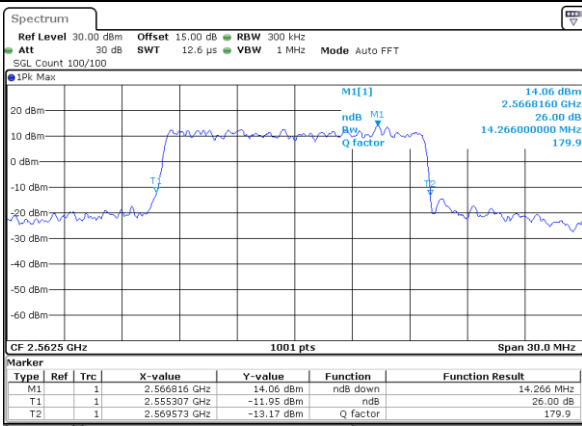

Date: 18_JUL_2018 19:21:38

LTE Band 7

Lowest Channel / 15MHz / 64QAM

Date: 18_JUL_2018 19:21:48

Lowest Channel / 20MHz / 64QAM

Date: 18_JUL_2018 19:22:19

Middle Channel / 15MHz / 64QAM

Date: 18_JUL_2018 19:21:59

Middle Channel / 20MHz / 64QAM

Date: 18_JUL_2018 19:22:30

Highest Channel / 15MHz / 64QAM

Date: 18_JUL_2018 19:22:09

Highest Channel / 20MHz / 64QAM

Date: 18_JUL_2018 19:22:40

LTE Band 12

Lowest Channel / 1.4MHz / QPSK