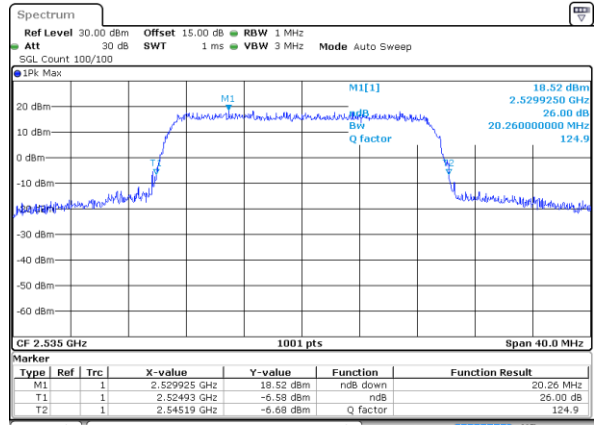

Date: 16 JUL 2018 10:38:38

Middle Channel / 15MHz / 16QAM

Date: 16 JUL 2018 10:38:48

Highest Channel / 15MHz / QPSK

Date: 16 JUL 2018 10:41:02

Highest Channel / 15MHz / 16QAM

Date: 16 JUL 2018 10:41:12

LTE Band 7

Lowest Channel / 20MHz / QPSK

Date: 16 JUL 2018 10:48:00

Lowest Channel / 20MHz / 16QAM

Date: 16 JUL 2018 10:48:10

Middle Channel / 20MHz / QPSK

Date: 16 JUL 2018 10:54:59

Middle Channel / 20MHz / 16QAM

Date: 16 JUL 2018 10:55:09

Highest Channel / 20MHz / QPSK

Date: 16 JUL 2018 10:57:23

Highest Channel / 20MHz / 16QAM

Date: 16 JUL 2018 10:57:33

LTE Band 7

Lowest Channel / 5MHz / 64QAM

Date: 18_JUL_2018 19:20:47

Lowest Channel / 10MHz / 64QAM