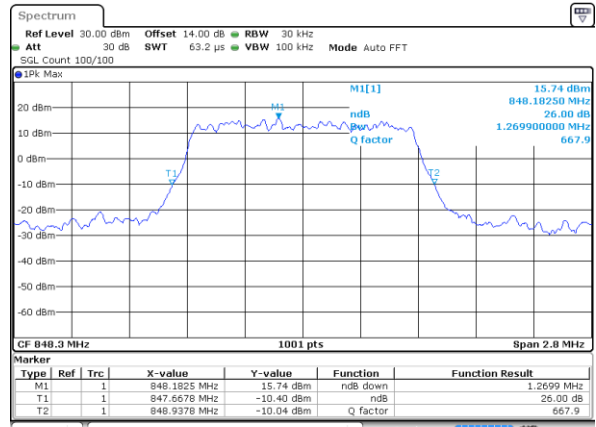

Highest Channel / 20MHz / 64QAM

Date: 18 JUL 2018 16:39:18

LTE Band 5

Lowest Channel / 1.4MHz / QPSK

Date: 13 JUL 2018 14:21:35

Lowest Channel / 1.4MHz / 16QAM

Date: 13 JUL 2018 14:21:25

Middle Channel / 1.4MHz / QPSK

Date: 13 JUL 2018 14:30:22

Middle Channel / 1.4MHz / 16QAM

Date: 13 JUL 2018 14:30:32

Highest Channel / 1.4MHz / QPSK

Date: 13 JUL 2018 14:32:48

Highest Channel / 1.4MHz / 16QAM

Date: 13 JUL 2018 14:32:58

LTE Band 5

Highest Channel / 3MHz / QPSK

Date: 13 JUL 2018 14:53:08

Highest Channel / 3MHz / 16QAM

Date: 13 JUL 2018 14:53:18

LTE Band 5

Lowest Channel / 5MHz / QPSK

Date: 13 JUL 2018 15:02:05

Lowest Channel / 5MHz / 16QAM