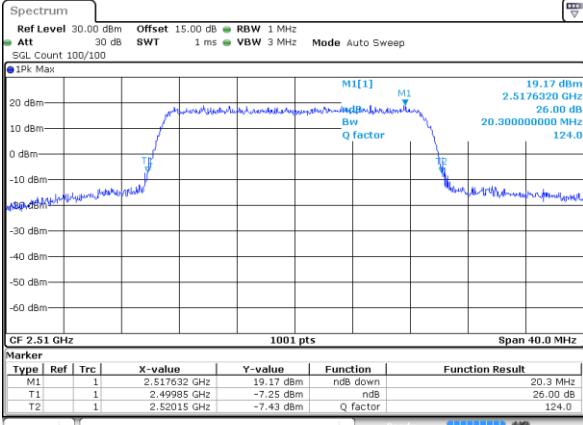

LTE Band 7

Lowest Channel / 20MHz / QPSK

Date: 16 JUL 2018 10:48:00