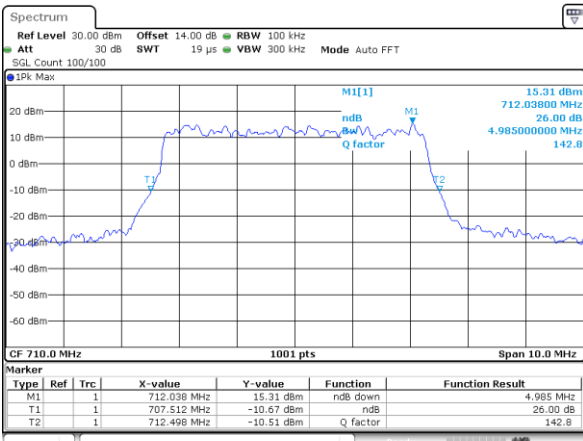

Middle Channel / 5MHz / QPSK