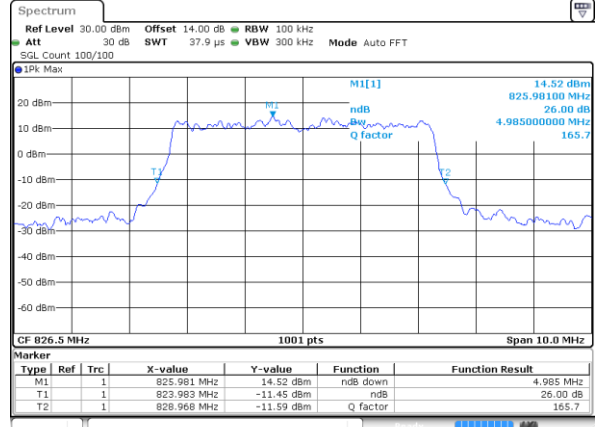

Highest Channel / 3MHz / QPSK

Date: 13 JUL 2018 14:53:08

Highest Channel / 3MHz / 16QAM

Date: 13 JUL 2018 14:53:18

LTE Band 5

Lowest Channel / 5MHz / QPSK

Date: 13 JUL 2018 15:02:05

Lowest Channel / 5MHz / 16QAM