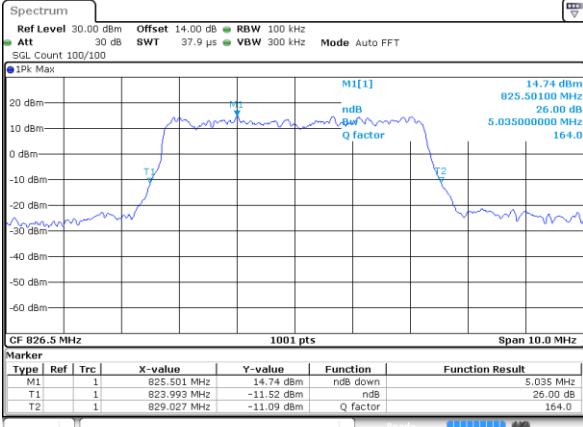

Highest Channel / 3MHz / QPSK

Date: 13 JUL 2018 14:53:08

Highest Channel / 3MHz / 16QAM

Date: 13 JUL 2018 14:53:18

LTE Band 5

Lowest Channel / 5MHz / QPSK

Date: 13 JUL 2018 15:02:05

Lowest Channel / 5MHz / 16QAM