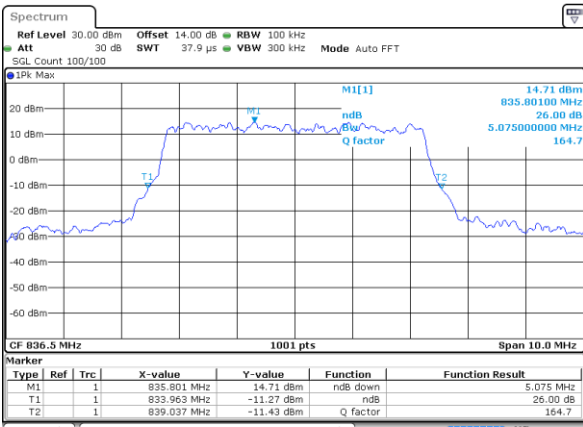

Middle Channel / 5MHz / QPSK

Date: 13 JUL 2018 15:11:03