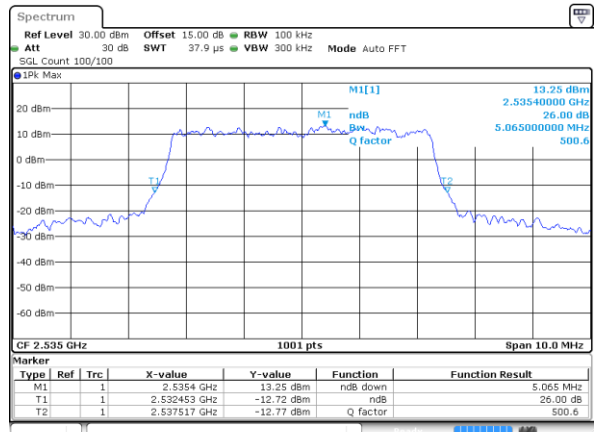

LTE Band 7

Lowest Channel / 5MHz / QPSK

Date: 16 JUL 2018 09:58:58

Lowest Channel / 5MHz / 16QAM

Date: 16 JUL 2018 09:59:08

Middle Channel / 5MHz / QPSK

Date: 16 JUL 2018 10:05:58

Middle Channel / 5MHz / 16QAM

Date: 16 JUL 2018 10:06:08

Highest Channel / 5MHz / QPSK

Date: 16 JUL 2018 10:08:22

Highest Channel / 5MHz / 16QAM

Date: 16 JUL 2018 10:08:32

LTE Band 7

Lowest Channel / 10MHz / QPSK

Date: 16 JUL 2018 10:15:20