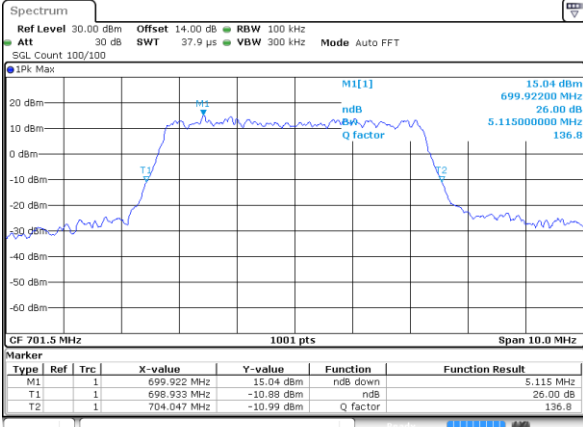

Date: 9 JUL 2018 10:15:58

Highest Channel / 1.4MHz / 16QAM

Date: 9 JUL 2018 10:16:08

LTE Band 12

Lowest Channel / 3MHz / QPSK

Date: 9 JUL 2018 10:18:24

Lowest Channel / 3MHz / 16QAM

Date: 9 JUL 2018 10:18:34

Middle Channel / 3MHz / QPSK

Date: 9 JUL 2018 10:20:50

Middle Channel / 3MHz / 16QAM

Date: 9 JUL 2018 10:20:59

Highest Channel / 3MHz / QPSK

Date: 9 JUL 2018 10:23:15

Highest Channel / 3MHz / 16QAM

Date: 9 JUL 2018 10:23:25

LTE Band 12

Lowest Channel / 5MHz / QPSK

Date: 9 JUL 2018 10:25:41

Lowest Channel / 5MHz / 16QAM

Date: 9 JUL 2018 10:25:51

Middle Channel / 5MHz / QPSK

Date: 9 JUL 2018 10:28:06

Middle Channel / 5MHz / 16QAM