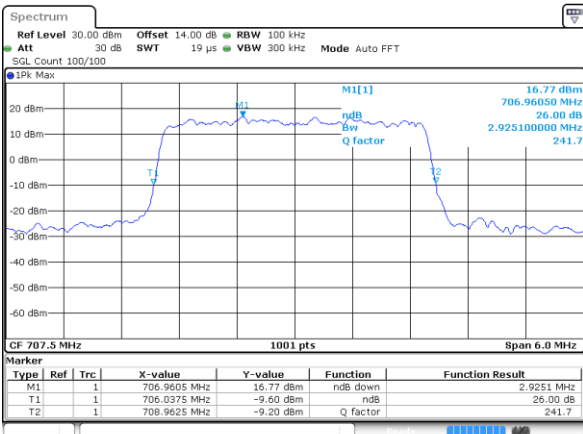

Middle Channel / 3MHz / QPSK

Date: 9 JUL 2018 10:20:50