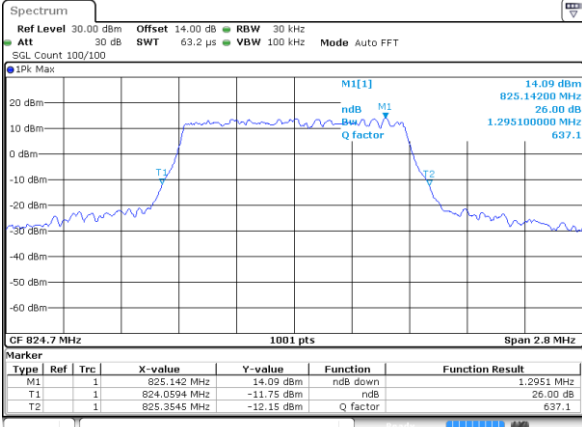

Date: 13 JUL 2018 15:13:38

LTE Band 5

Lowest Channel / 10MHz / QPSK

Date: 13 JUL 2018 15:22:26

Lowest Channel / 10MHz / 16QAM

Date: 13 JUL 2018 15:22:36

Middle Channel / 10MHz / QPSK

Date: 13 JUL 2018 15:31:23

Middle Channel / 10MHz / 16QAM

Date: 13 JUL 2018 15:31:33

Highest Channel / 10MHz / QPSK

Date: 13 JUL 2018 15:33:49

Highest Channel / 10MHz / 16QAM

Date: 13 JUL 2018 15:33:59

LTE Band 5

Lowest Channel / 1.4MHz / 64QAM

Date: 18 JUL 2018 16:50:18

Lowest Channel / 3MHz / 64QAM

Date: 18 JUL 2018 17:00:28

Middle Channel / 1.4MHz / 64QAM

Date: 18 JUL 2018 16:54:47

Middle Channel / 3MHz / 64QAM

Date: 18 JUL 2018 17:04:57

Highest Channel / 1.4MHz / 64QAM

Date: 18 JUL 2018 16:56:00

Highest Channel / 3MHz / 64QAM

Date: 18 JUL 2018 17:06:10

LTE Band 5

Lowest Channel / 5MHz / 64QAM

Date: 18 JUL 2018 17:10:38

Lowest Channel / 10MHz / 64QAM

Date: 18 JUL 2018 17:20:48