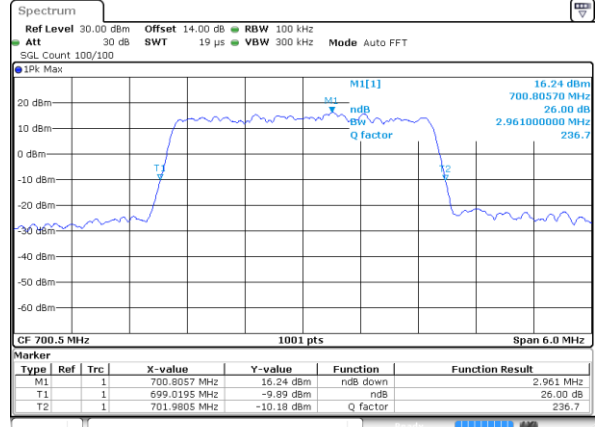

Date: 9 JUL 2018 10:11:16

Lowest Channel / 1.4MHz / 16QAM

Date: 9 JUL 2018 10:11:07

Middle Channel / 1.4MHz / QPSK

Date: 9 JUL 2018 10:13:33

Middle Channel / 1.4MHz / 16QAM

Date: 9 JUL 2018 10:13:43

Highest Channel / 1.4MHz / QPSK

Date: 9 JUL 2018 10:15:58

Highest Channel / 1.4MHz / 16QAM

Date: 9 JUL 2018 10:16:08

LTE Band 12

Lowest Channel / 3MHz / QPSK

Date: 9 JUL 2018 10:18:24

Lowest Channel / 3MHz / 16QAM

Date: 9 JUL 2018 10:18:34

Middle Channel / 3MHz / QPSK

Date: 9 JUL 2018 10:20:50

Middle Channel / 3MHz / 16QAM

Date: 9 JUL 2018 10:20:59

Highest Channel / 3MHz / QPSK

Date: 9 JUL 2018 10:23:15

Highest Channel / 3MHz / 16QAM

Date: 9 JUL 2018 10:23:25