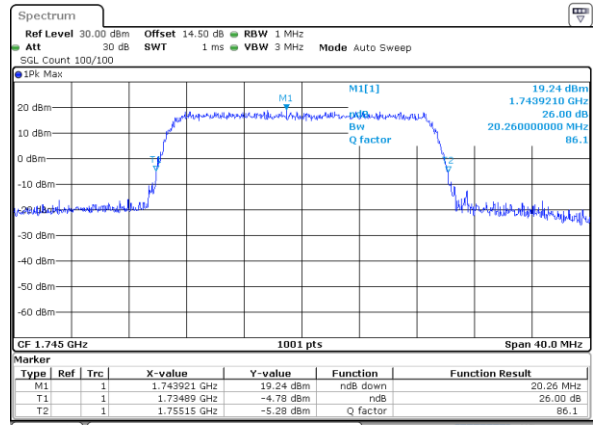

Lowest Channel / 20MHz / 64QAM

Date: 18 JUL 2018 16:34:36

Middle Channel / 15MHz / 64QAM

Date: 18 JUL 2018 16:29:55

Middle Channel / 20MHz / 64QAM

Date: 18 JUL 2018 16:38:05

Highest Channel / 15MHz / 64QAM

Date: 18 JUL 2018 16:31:08

Highest Channel / 20MHz / 64QAM

Date: 18 JUL 2018 16:39:18

LTE Band 5

Lowest Channel / 1.4MHz / QPSK

Date: 13 JUL 2018 14:21:35

Lowest Channel / 1.4MHz / 16QAM

Date: 13 JUL 2018 14:21:25

Middle Channel / 1.4MHz / QPSK