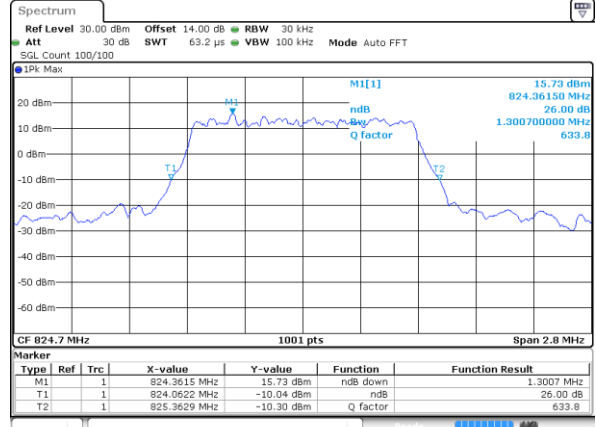

Highest Channel / 20MHz / 64QAM

Date: 18 JUL 2018 16:39:18

LTE Band 5

Lowest Channel / 1.4MHz / QPSK

Date: 13 JUL 2018 14:21:35

Lowest Channel / 1.4MHz / 16QAM

Date: 13 JUL 2018 14:21:25

Middle Channel / 1.4MHz / QPSK

Date: 13 JUL 2018 14:30:22

Middle Channel / 1.4MHz / 16QAM

Date: 13 JUL 2018 14:30:32

Highest Channel / 1.4MHz / QPSK

Date: 13 JUL 2018 14:32:48

Highest Channel / 1.4MHz / 16QAM

Date: 13 JUL 2018 14:32:58

LTE Band 5