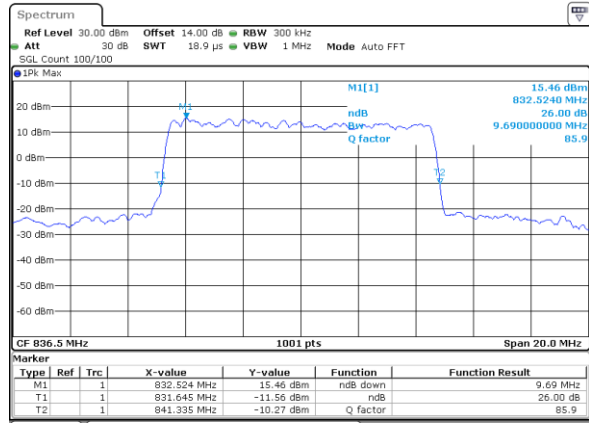

Middle Channel / 10MHz / 16QAM

Date: 13 JUL 2018 15:31:33

Highest Channel / 10MHz / QPSK

Date: 13 JUL 2018 15:33:49

Highest Channel / 10MHz / 16QAM

Date: 13 JUL 2018 15:33:59

LTE Band 5

Lowest Channel / 1.4MHz / 64QAM

Date: 18 JUL 2018 16:50:18

Lowest Channel / 3MHz / 64QAM

Date: 18 JUL 2018 17:00:28

Middle Channel / 1.4MHz / 64QAM

Date: 18 JUL 2018 16:54:47

Middle Channel / 3MHz / 64QAM

Date: 18 JUL 2018 17:04:57

Highest Channel / 1.4MHz / 64QAM

Date: 18 JUL 2018 16:56:00

Highest Channel / 3MHz / 64QAM

Date: 18 JUL 2018 17:06:10

LTE Band 5

Lowest Channel / 5MHz / 64QAM

Date: 18 JUL 2018 17:10:38

Lowest Channel / 10MHz / 64QAM

Date: 18 JUL 2018 17:20:48

Middle Channel / 5MHz / 64QAM

Date: 18 JUL 2018 17:15:07

Middle Channel / 10MHz / 64QAM

Date: 18 JUL 2018 17:25:17

Highest Channel / 5MHz / 64QAM

Date: 18 JUL 2018 17:16:20

Highest Channel / 10MHz / 64QAM

Date: 18 JUL 2018 17:26:30