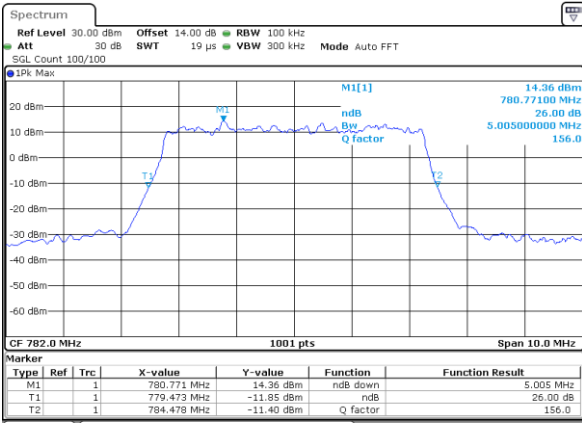

Highest Channel / 5MHz / 64QAM

Date: 18_JUL_2018 20:34:43

Highest Channel / 10MHz / 64QAM

Date: 18_JUL_2018 20:43:12

LTE Band 13

Lowest Channel / 5MHz / QPSK

Lowest Channel / 5MHz / 16QAM

Middle Channel / 5MHz / QPSK

Middle Channel / 5MHz / 16QAM

Highest Channel / 5MHz / QPSK

Highest Channel / 5MHz / 16QAM

LTE Band 13

Middle Channel / 10MHz / QPSK

Middle Channel / 10MHz / 16QAM

LTE Band 13

Lowest Channel / 5MHz / 64QAM

Date: 18_JUL_2018 21:07:09

Middle Channel / 5MHz / 64QAM

Date: 18_JUL_2018 21:11:46

Middle Channel / 10MHz / 64QAM

Date: 18_JUL_2018 21:17:38

Highest Channel / 5MHz / 64QAM

Date: 18_JUL_2018 21:13:02

LTE Band 17