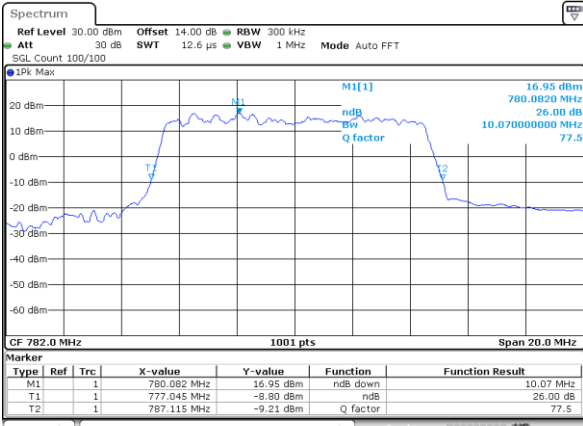

Highest Channel / 5MHz / 64QAM

Date: 18_JUL_2018 20:34:43

Highest Channel / 10MHz / 64QAM

Date: 18_JUL_2018 20:43:12

LTE Band 13

Lowest Channel / 5MHz / QPSK

Lowest Channel / 5MHz / 16QAM

Middle Channel / 5MHz / QPSK

Middle Channel / 5MHz / 16QAM

Highest Channel / 5MHz / QPSK

Highest Channel / 5MHz / 16QAM

LTE Band 13

Middle Channel / 10MHz / QPSK

Middle Channel / 10MHz / 16QAM

LTE Band 13

Lowest Channel / 5MHz / 64QAM

Date: 18_JUL_2018 21:07:09

Middle Channel / 5MHz / 64QAM

Date: 18_JUL_2018 21:11:46

Middle Channel / 10MHz / 64QAM

Date: 18_JUL_2018 21:17:38

Highest Channel / 5MHz / 64QAM

Date: 18_JUL_2018 21:13:02

LTE Band 17