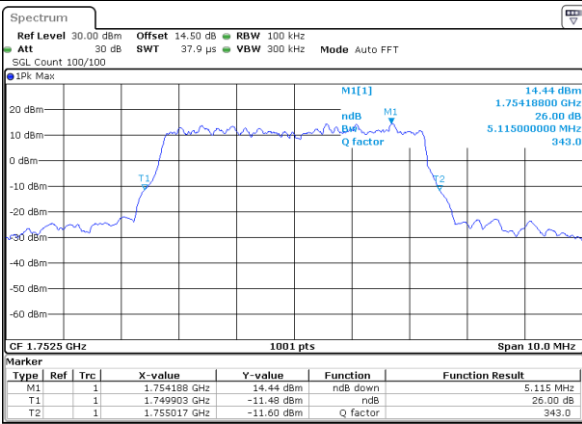

LTE Band 4

Lowest Channel / 5MHz / 64QAM

Date: 18 JUL 2018 16:06:22

Lowest Channel / 10MHz / 64QAM

Date: 18 JUL 2018 16:14:32

Middle Channel / 5MHz / 64QAM

Date: 18 JUL 2018 16:09:51

Middle Channel / 10MHz / 64QAM

Date: 18 JUL 2018 16:16:01

Highest Channel / 5MHz / 64QAM

Date: 18 JUL 2018 16:11:04

Highest Channel / 10MHz / 64QAM

Date: 18 JUL 2018 16:19:14

LTE Band 4

Lowest Channel / 15MHz / 64QAM

Date: 18 JUL 2018 16:26:26