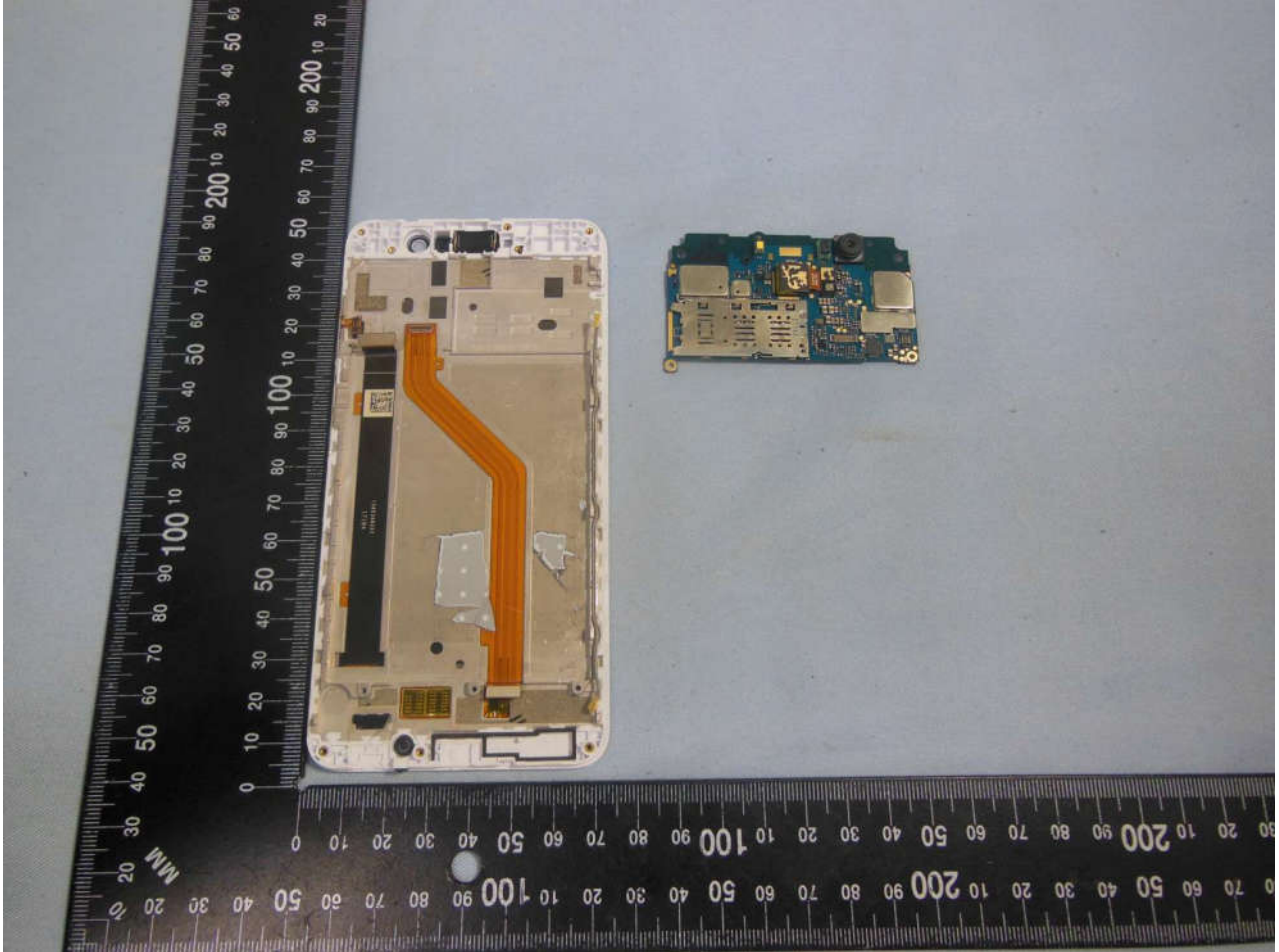

Brand Name: BLU / Model Name: VIVO 8L