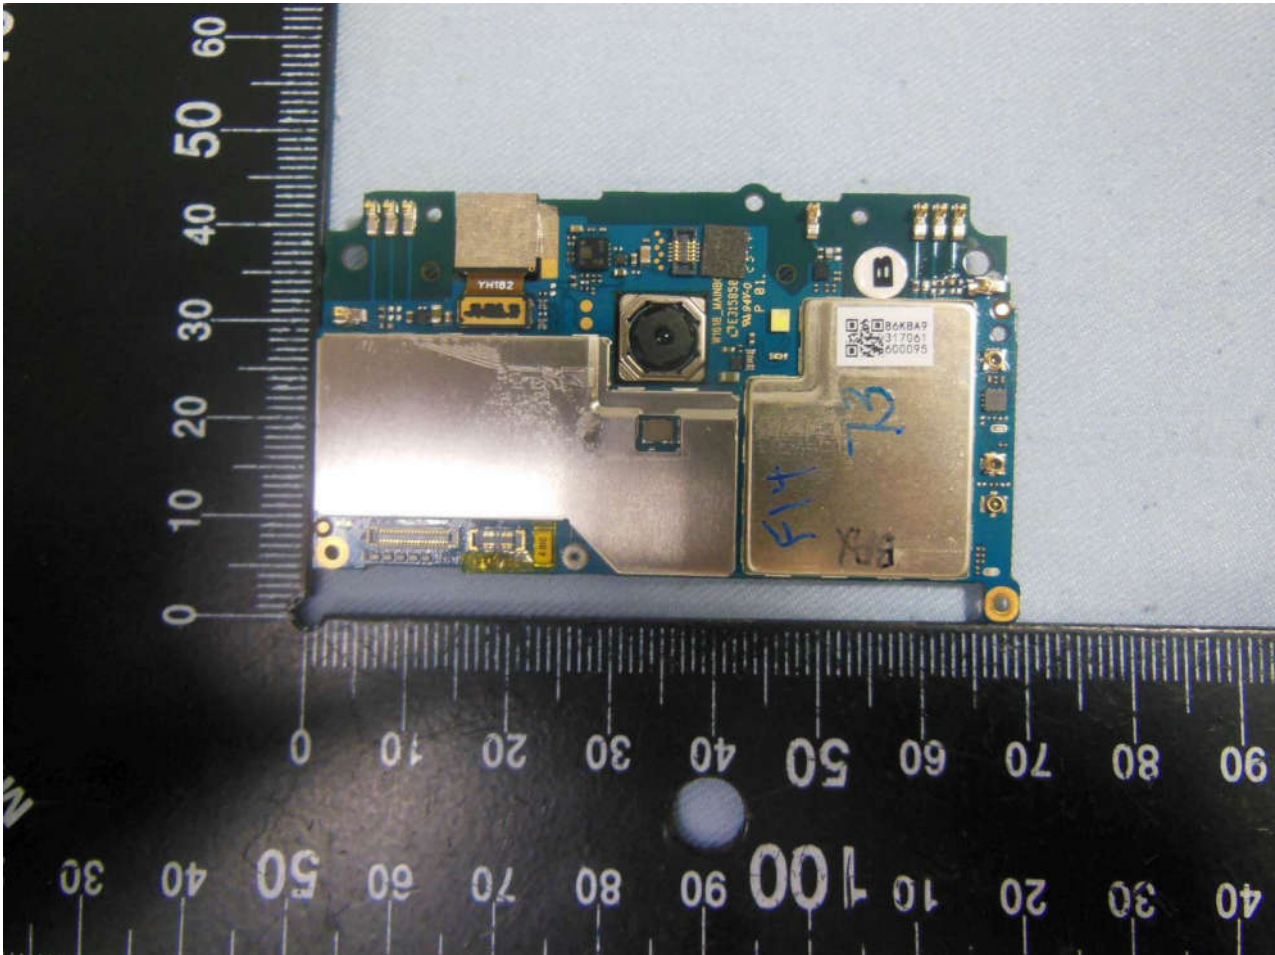

Brand Name: BLU / Model Name: VIVO 8L