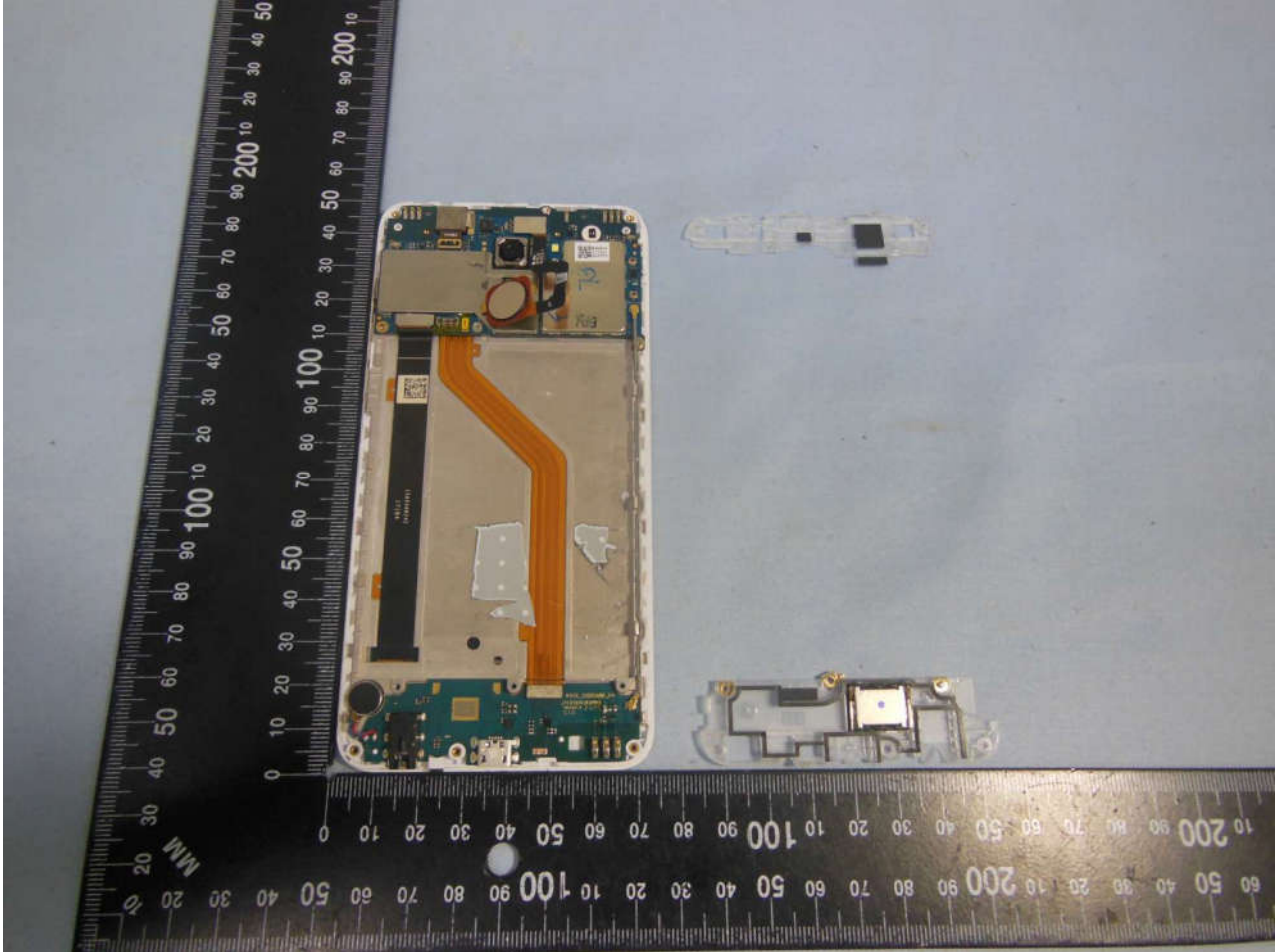

Brand Name: BLU / Model Name: VIVO 8L