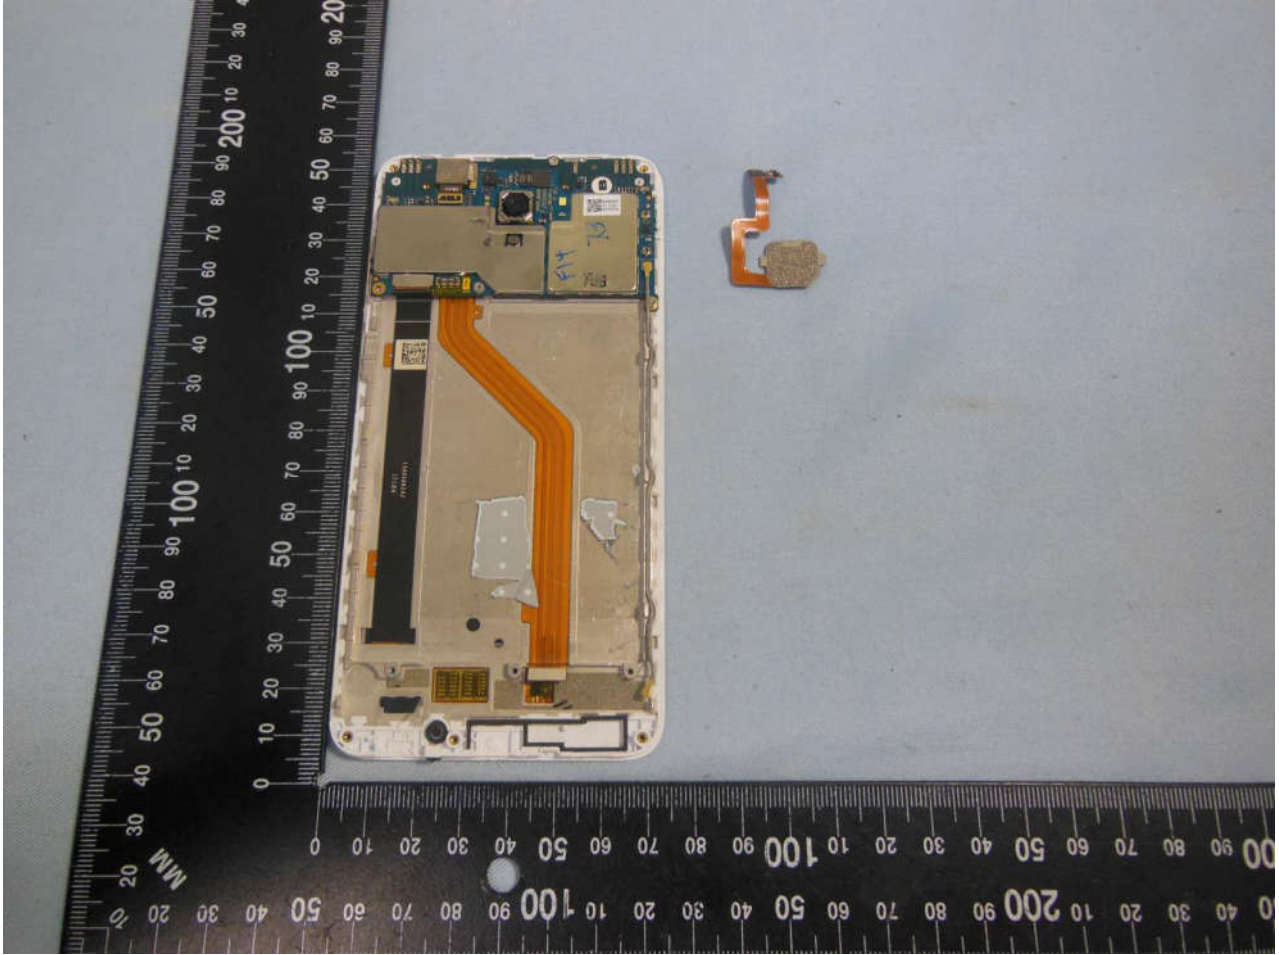

Brand Name: BLU / Model Name: VIVO 8L