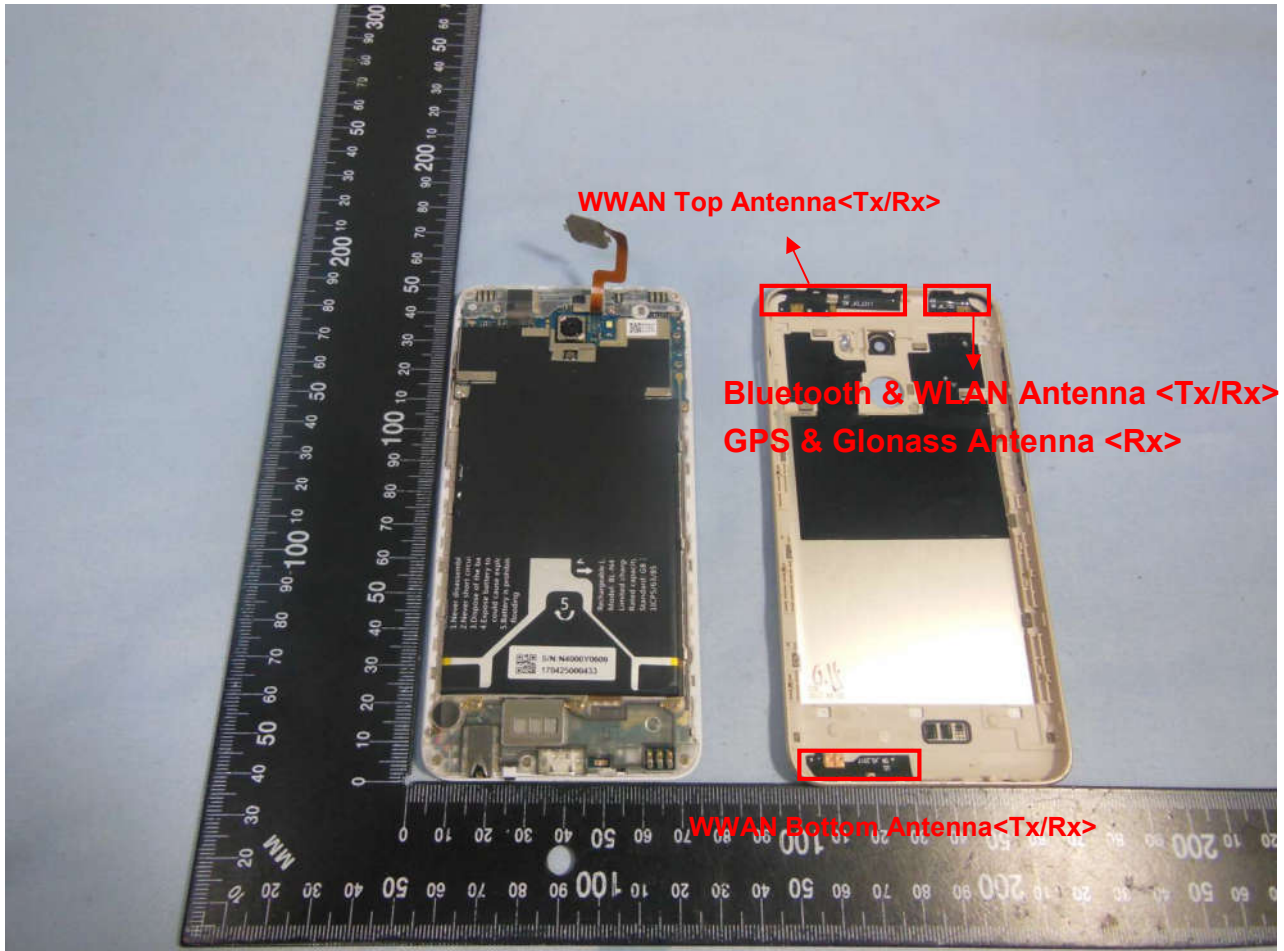

3. Internal Photograph of EUT

Brand Name: BLU / Model Name: VIVO 8L

Remark:

WWAN Top Antenna (TX / RX): GSM 850/900/1800/1900, WCDMA Band 1/5/8, LTE Band1/3/12/17/28(A+B)

WWAN Bottom Antenna (TX / RX): WCDMA Band 2/4, LTE Band 2/4/7