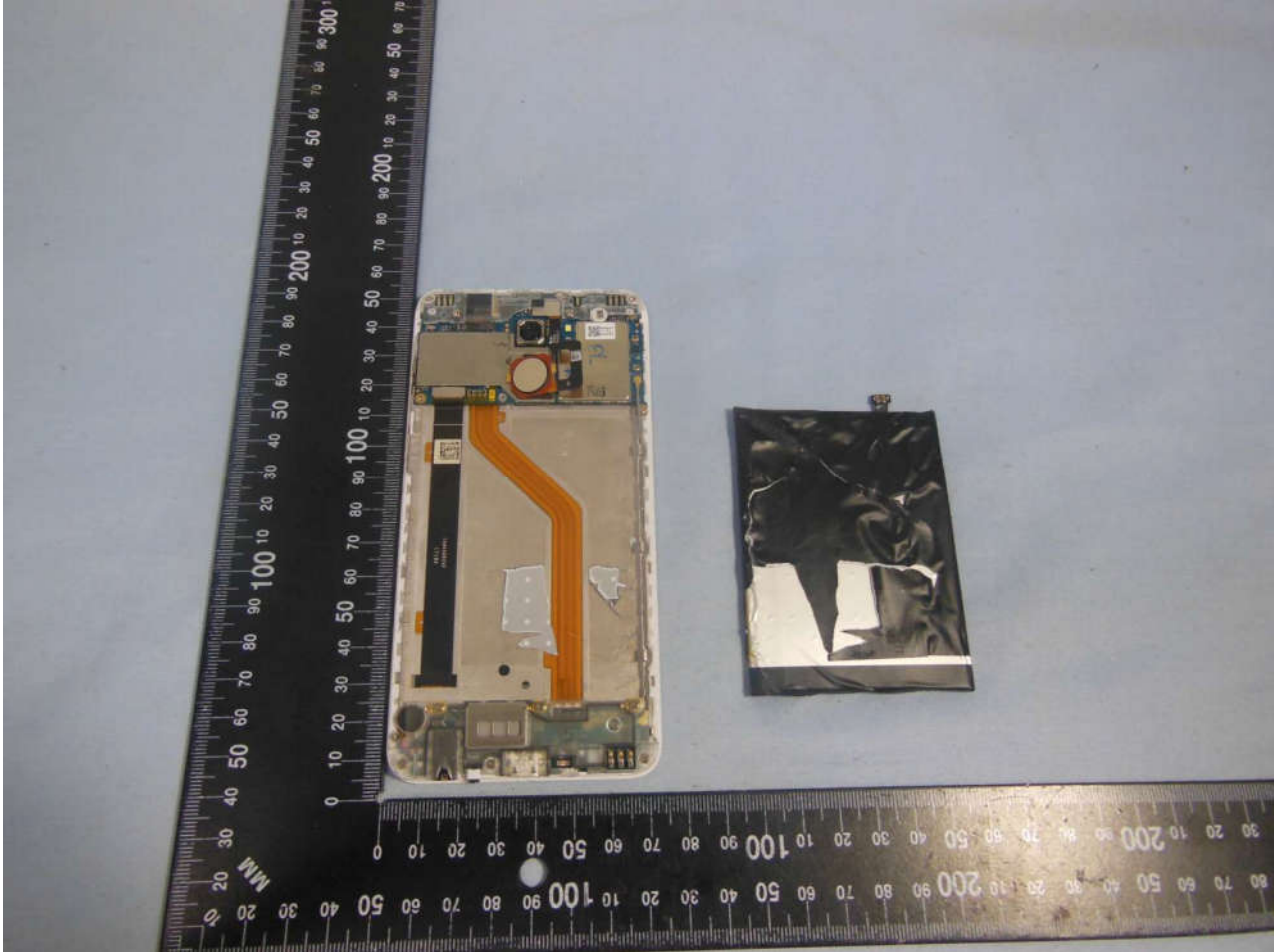

Brand Name: BLU / Model Name: VIVO 8L