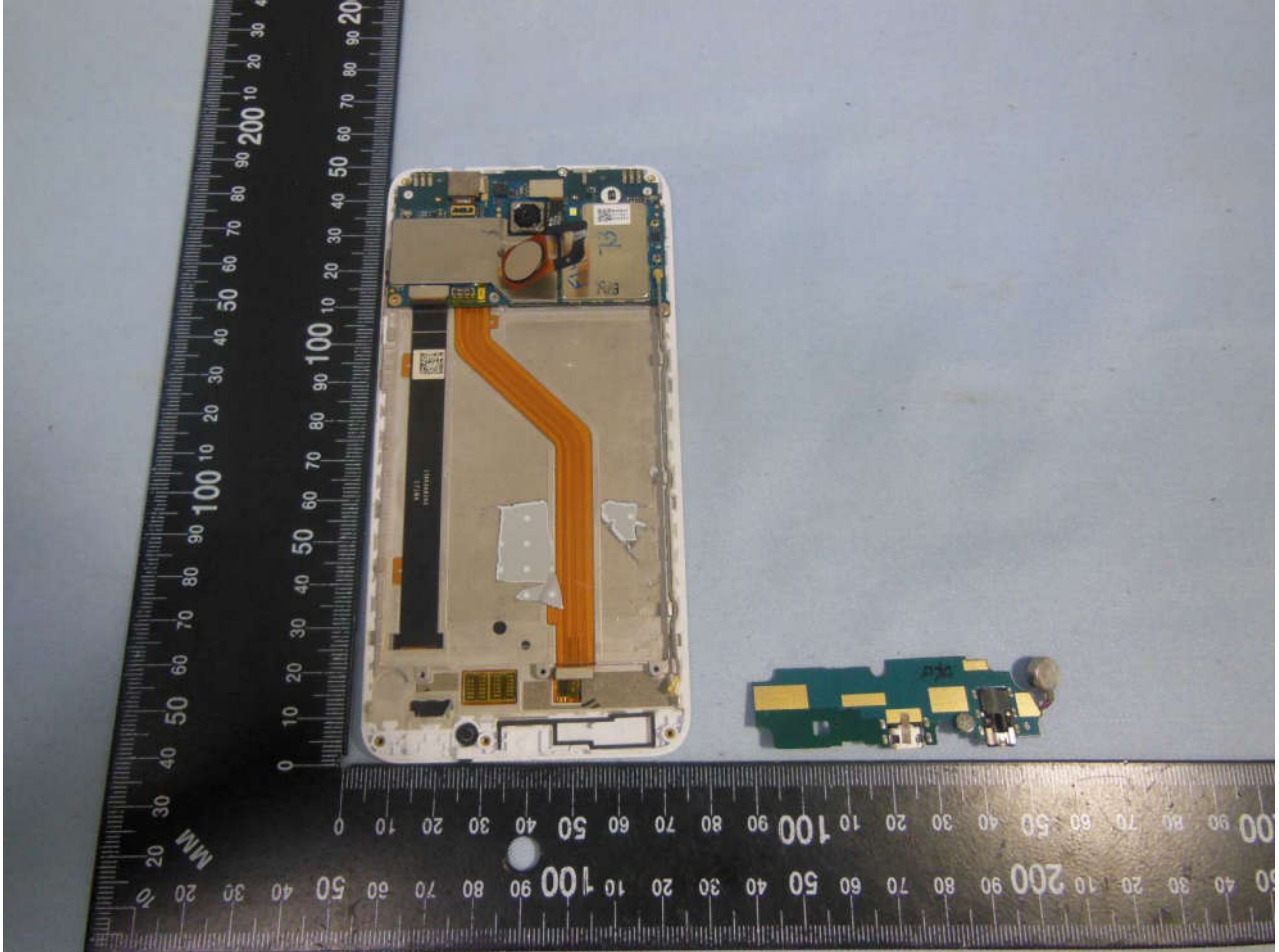

Brand Name: BLU / Model Name: VIVO 8L