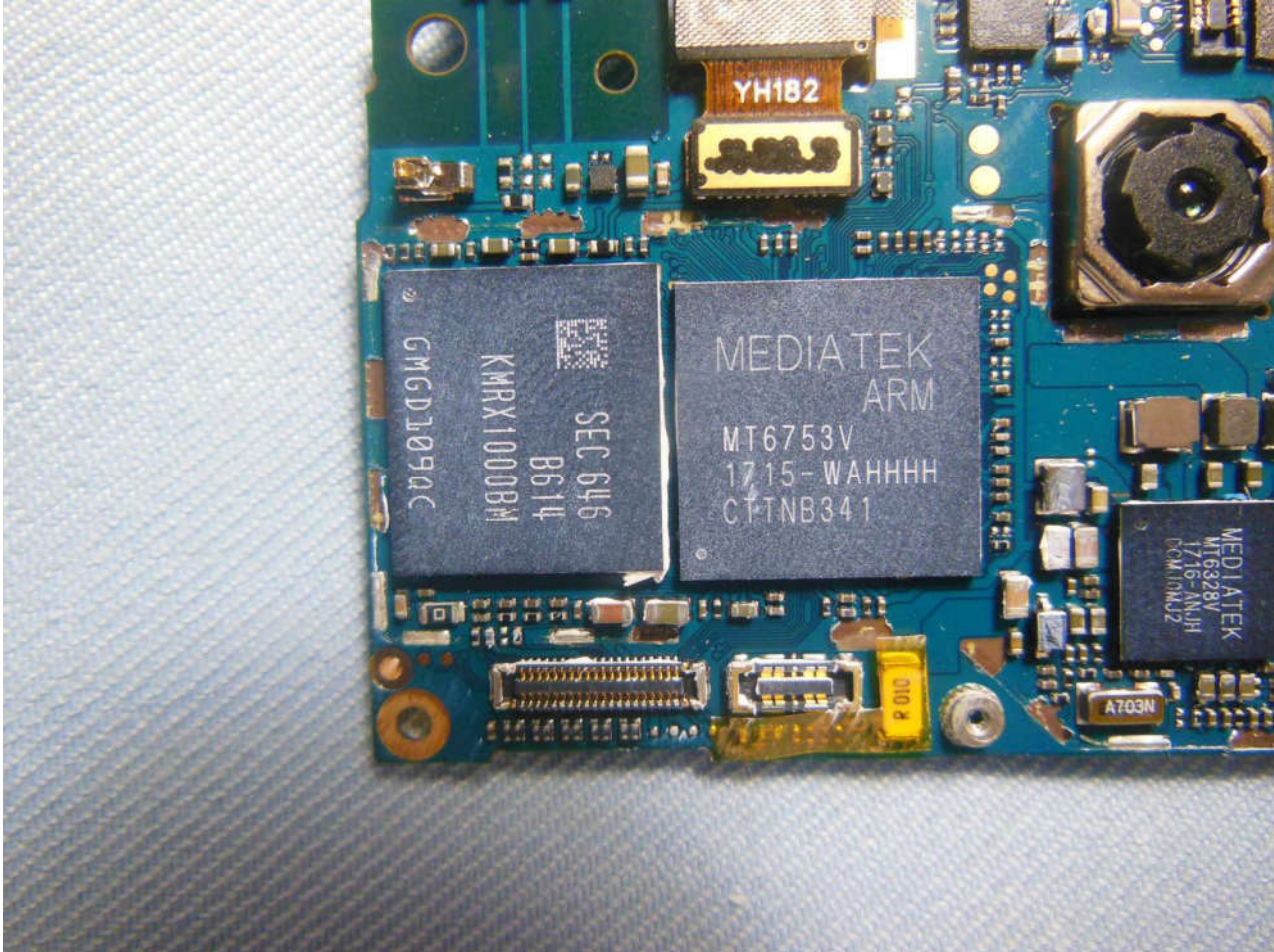

Brand Name: BLU / Model Name: VIVO 8L

Brand Name: BLU / Model Name: VIVO 8L

Brand Name: BLU / Model Name: VIVO 8L

Brand Name: BLU / Model Name: VIVO 8L

Brand Name: BLU / Model Name: VIVO 8L

Brand Name: BLU / Model Name: VIVO 8L