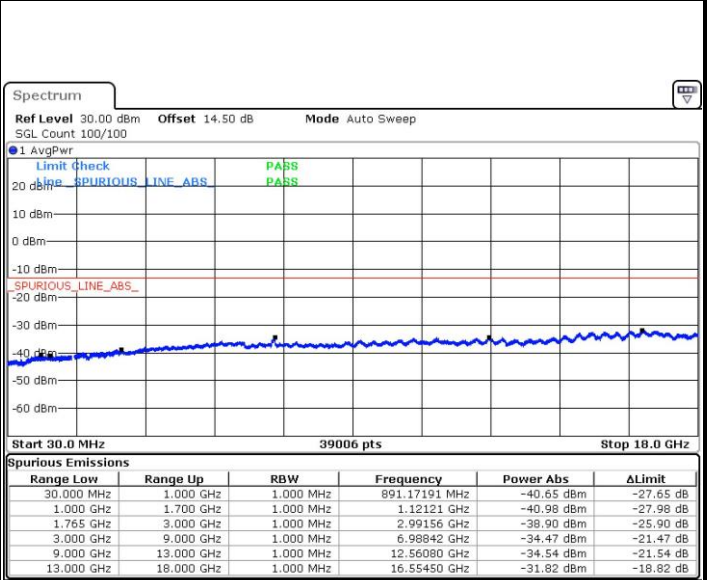

Date: 30 JUN.2017 11:45:28

LTE Band 4 / 1.4MHz

Lowest Channel / QPSK

Lowest Channel / 16QAM

Date: 29 JUN.2017 21:53:06

Date: 29 JUN.2017 21:54:04

Middle Channel / QPSK

Middle Channel / 16QAM

Date: 29 JUN.2017 21:55:44

Date: 29 JUN.2017 21:56:41

LTE Band 4 / 1.4MHz

Highest Channel / QPSK

Date: 29 JUN.2017 22:03:05

Highest Channel / 16QAM

Date: 29 JUN.2017 22:04:02

LTE Band 4 / 3MHz

Lowest Channel / QPSK

Date: 29 JUN.2017 22:10:25

Lowest Channel / 16QAM

Date: 29 JUN.2017 22:11:22

LTE Band 4 / 3MHz

Middle Channel / QPSK

Date: 29 JUN.2017 22:13:01

Middle Channel / 16QAM

Date: 29 JUN.2017 22:13:59

Highest Channel / QPSK

Date: 29 JUN.2017 22:20:21

Highest Channel / 16QAM

Date: 29 JUN.2017 22:21:18

LTE Band 4 / 5MHz

Lowest Channel / QPSK

Lowest Channel / 16QAM