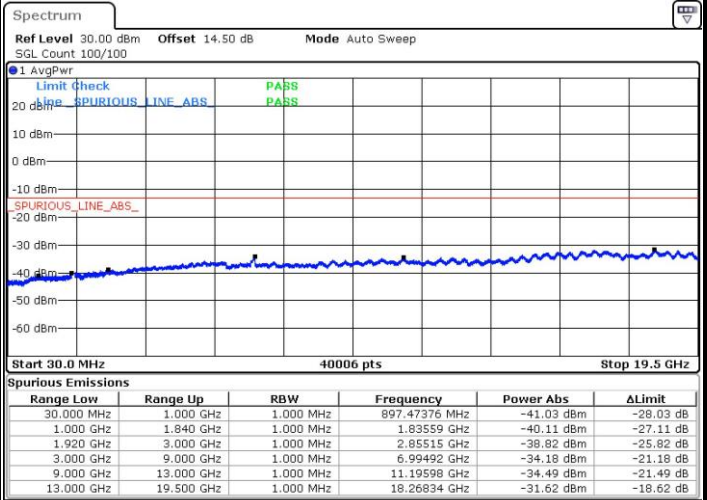

Date: 30 JUN.2017 11:12:16

Date: 30 JUN.2017 11:13:13

Middle Channel / QPSK

Middle Channel / 16QAM

Date: 30 JUN.2017 11:14:52

Date: 30 JUN.2017 11:15:49

LTE Band 2 / 15MHz

Highest Channel / QPSK

Date: 30 JUN.2017 11:22:09

Highest Channel / 16QAM

Date: 30 JUN.2017 11:23:05

LTE Band 2 / 20MHz

Lowest Channel / QPSK

Date: 30 JUN.2017 11:34:41

Lowest Channel / 16QAM

Date: 30 JUN.2017 11:35:37

LTE Band 2 / 20MHz

Middle Channel / QPSK

Middle Channel / 16QAM

Date: 30 JUN.2017 11:37:16

Date: 30 JUN.2017 11:38:13

Highest Channel / QPSK

Highest Channel / 16QAM

Date: 30 JUN.2017 11:44:32