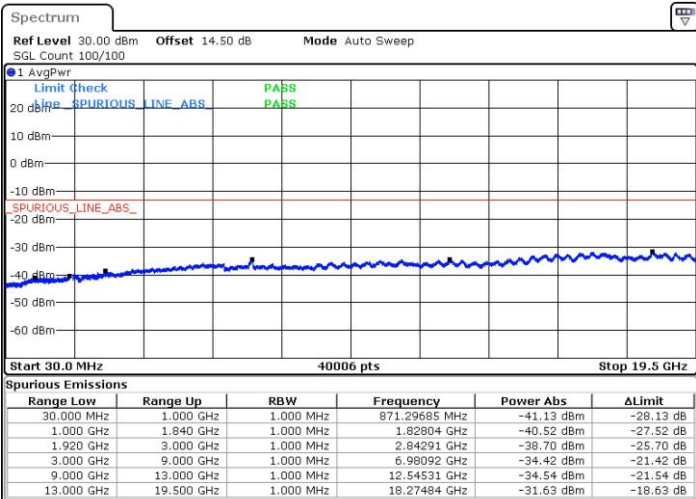

Lowest Channel / QPSK

Date: 30 JUN.2017 10:54:35

Lowest Channel / 16QAM

Date: 30 JUN.2017 10:55:31

LTE Band 2 / 10MHz

Middle Channel / QPSK

Middle Channel / 16QAM

Date: 30 JUN.2017 10:57:10

Date: 30 JUN.2017 10:58:07

Highest Channel / QPSK

Highest Channel / 16QAM

Date: 30 JUN.2017 11:04:26

Date: 30 JUN.2017 11:05:23

LTE Band 2 / 15MHz

Lowest Channel / QPSK

Lowest Channel / 16QAM

Date: 30 JUN.2017 11:12:16

Date: 30 JUN.2017 11:13:13

Middle Channel / QPSK

Middle Channel / 16QAM

Date: 30 JUN.2017 11:14:52

Date: 30 JUN.2017 11:15:49

LTE Band 2 / 15MHz

Highest Channel / QPSK