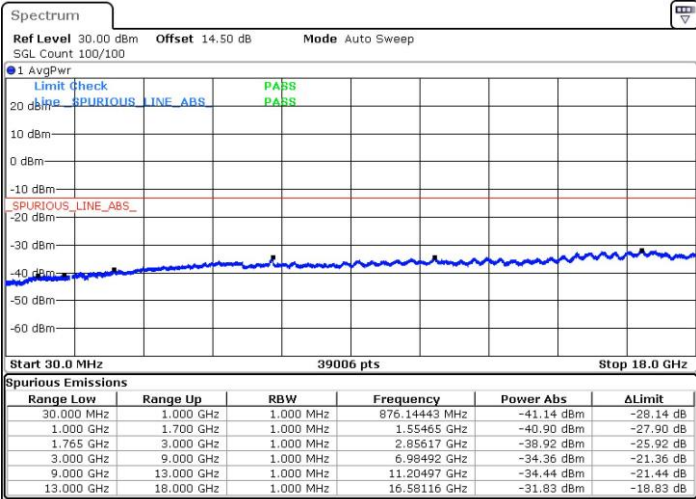

Lowest Channel / QPSK

Date: 29 JUN.2017 22:10:25

Lowest Channel / 16QAM

Date: 29 JUN.2017 22:11:22

LTE Band 4 / 3MHz

Middle Channel / QPSK

Date: 29 JUN.2017 22:13:01

Middle Channel / 16QAM

Date: 29 JUN.2017 22:13:59

Highest Channel / QPSK

Date: 29 JUN.2017 22:20:21

Highest Channel / 16QAM

Date: 29 JUN.2017 22:21:18

LTE Band 4 / 5MHz

Lowest Channel / QPSK

Lowest Channel / 16QAM

Date: 29 JUN.2017 22:27:40

Date: 29 JUN.2017 22:28:37

Middle Channel / QPSK

Middle Channel / 16QAM

Date: 29 JUN.2017 22:30:17

Date: 29 JUN.2017 22:31:15

LTE Band 4 / 5MHz

Highest Channel / QPSK

Date: 29 JUN.2017 22:37:37

Highest Channel / 16QAM

Date: 29 JUN.2017 22:38:34

LTE Band 4 / 10MHz

Lowest Channel / QPSK

Date: 29 JUN.2017 22:44:56

Lowest Channel / 16QAM

Date: 29 JUN.2017 22:45:54