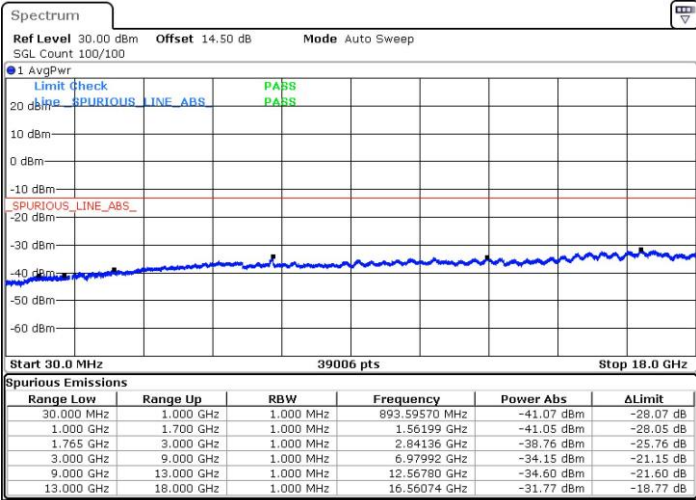

Lowest Channel / QPSK

Date: 29 JUN.2017 22:10:25

Lowest Channel / 16QAM

Date: 29 JUN.2017 22:11:22

LTE Band 4 / 3MHz

Middle Channel / QPSK

Date: 29 JUN.2017 22:13:01

Middle Channel / 16QAM

Date: 29 JUN.2017 22:13:59

Highest Channel / QPSK

Date: 29 JUN.2017 22:20:21

Highest Channel / 16QAM

Date: 29 JUN.2017 22:21:18

LTE Band 4 / 5MHz

Lowest Channel / QPSK

Lowest Channel / 16QAM

Date: 29 JUN.2017 22:27:40

Date: 29 JUN.2017 22:28:37

Middle Channel / QPSK

Middle Channel / 16QAM

Date: 29 JUN.2017 22:30:17

Date: 29 JUN.2017 22:31:15

LTE Band 4 / 5MHz

Highest Channel / QPSK

Date: 29 JUN.2017 22:37:37

Highest Channel / 16QAM

Date: 29 JUN.2017 22:38:34

LTE Band 4 / 10MHz

Lowest Channel / QPSK

Date: 29 JUN.2017 22:44:56

Lowest Channel / 16QAM

Date: 29 JUN.2017 22:45:54