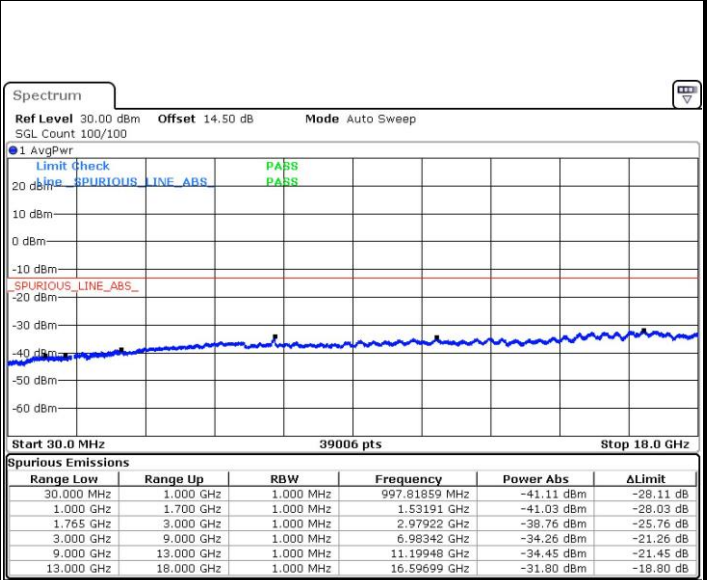

Date: 29 JUN.2017 22:13:59

Highest Channel / QPSK

Date: 29 JUN.2017 22:20:21

Highest Channel / 16QAM

Date: 29 JUN.2017 22:21:18

LTE Band 4 / 5MHz

Lowest Channel / QPSK

Lowest Channel / 16QAM

Date: 29 JUN.2017 22:27:40

Date: 29 JUN.2017 22:28:37

Middle Channel / QPSK

Middle Channel / 16QAM

Date: 29 JUN.2017 22:30:17

Date: 29 JUN.2017 22:31:15

LTE Band 4 / 5MHz

Highest Channel / QPSK

Date: 29 JUN.2017 22:37:37

Highest Channel / 16QAM

Date: 29 JUN.2017 22:38:34

LTE Band 4 / 10MHz

Lowest Channel / QPSK

Date: 29 JUN.2017 22:44:56

Lowest Channel / 16QAM

Date: 29 JUN.2017 22:45:54

LTE Band 4 / 10MHz

Middle Channel / QPSK

Middle Channel / 16QAM

Date: 29 JUN.2017 22:49:34

Date: 29 JUN.2017 22:50:31

Highest Channel / QPSK

Highest Channel / 16QAM

Date: 29 JUN.2017 22:56:54