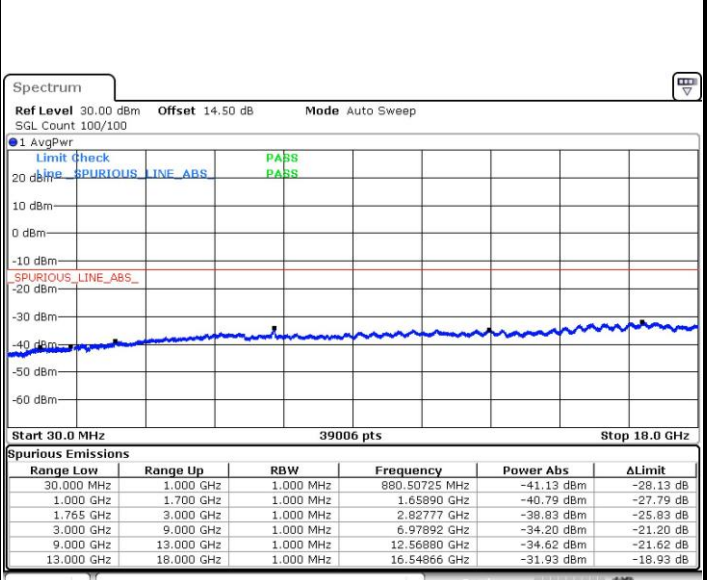

Date: 30 JUN.2017 11:45:28

LTE Band 4 / 1.4MHz

Lowest Channel / QPSK

Lowest Channel / 16QAM

Date: 29 JUN.2017 21:53:06

Date: 29 JUN.2017 21:54:04

Middle Channel / QPSK

Middle Channel / 16QAM

Date: 29 JUN.2017 21:55:44

Date: 29 JUN.2017 21:56:41

LTE Band 4 / 1.4MHz

Highest Channel / QPSK

Date: 29 JUN.2017 22:03:05

Highest Channel / 16QAM

Date: 29 JUN.2017 22:04:02

LTE Band 4 / 3MHz

Lowest Channel / QPSK

Date: 29 JUN.2017 22:10:25

Lowest Channel / 16QAM

Date: 29 JUN.2017 22:11:22

LTE Band 4 / 3MHz

Middle Channel / QPSK

Date: 29 JUN.2017 22:13:01

Middle Channel / 16QAM

Date: 29 JUN.2017 22:13:59

Highest Channel / QPSK

Date: 29 JUN.2017 22:20:21

Highest Channel / 16QAM

Date: 29 JUN.2017 22:21:18

LTE Band 4 / 5MHz

Lowest Channel / QPSK

Lowest Channel / 16QAM