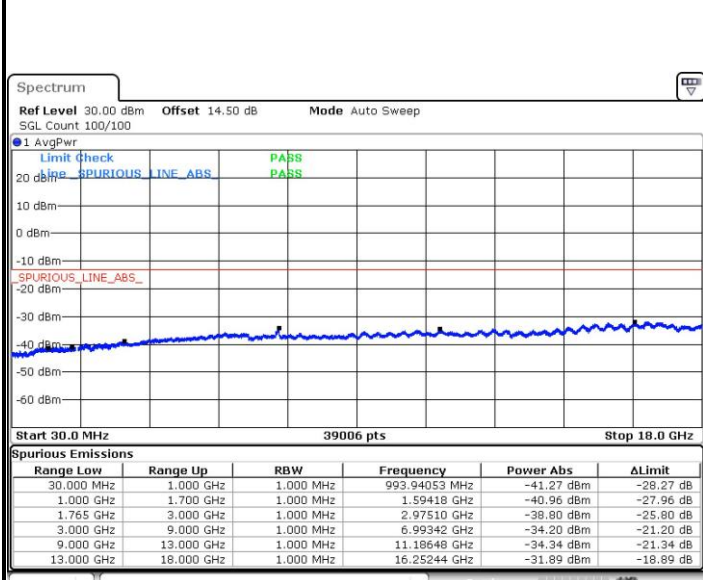

Date: 30 JUN.2017 11:45:28

LTE Band 4 / 1.4MHz

Lowest Channel / QPSK

Lowest Channel / 16QAM

Date: 29 JUN.2017 21:53:06

Date: 29 JUN.2017 21:54:04

Middle Channel / QPSK

Middle Channel / 16QAM

Date: 29 JUN.2017 21:55:44

Date: 29 JUN.2017 21:56:41

LTE Band 4 / 1.4MHz

Highest Channel / QPSK

Date: 29 JUN.2017 22:03:05

Highest Channel / 16QAM

Date: 29 JUN.2017 22:04:02

LTE Band 4 / 3MHz

Lowest Channel / QPSK

Date: 29 JUN.2017 22:10:25

Lowest Channel / 16QAM

Date: 29 JUN.2017 22:11:22

LTE Band 4 / 3MHz

Middle Channel / QPSK

Date: 29 JUN.2017 22:13:01

Middle Channel / 16QAM

Date: 29 JUN.2017 22:13:59

Highest Channel / QPSK

Date: 29 JUN.2017 22:20:21

Highest Channel / 16QAM

Date: 29 JUN.2017 22:21:18

LTE Band 4 / 5MHz

Lowest Channel / QPSK

Lowest Channel / 16QAM