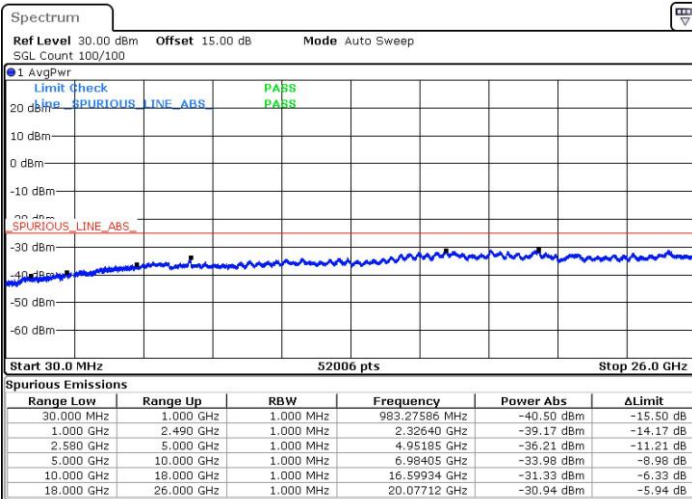

Lowest Channel / QPSK

Date: 29 JUN.2017 23:21:30

Lowest Channel / 16QAM

Date: 29 JUN.2017 23:22:27

LTE Band 4 / 20MHz

Middle Channel / QPSK

Middle Channel / 16QAM

Date: 29 JUN.2017 23:24:07

Date: 29 JUN.2017 23:25:05

Highest Channel / QPSK

Highest Channel / 16QAM

Date: 29 JUN.2017 23:31:27

Date: 29 JUN.2017 23:32:24

LTE Band 7 / 5MHz

Lowest Channel / QPSK

Lowest Channel / 16QAM

Date: 30 JUN.2017 14:21:20

Date: 30 JUN.2017 14:22:14

Middle Channel / QPSK

Middle Channel / 16QAM

Date: 30 JUN.2017 14:23:51

Date: 30 JUN.2017 14:24:45

LTE Band 7 / 5MHz

Highest Channel / QPSK

Date: 30 JUN.2017 14:31:02

Highest Channel / 16QAM

Date: 30 JUN.2017 14:31:56

LTE Band 7 / 10MHz

Lowest Channel / QPSK

Date: 30 JUN.2017 14:38:12

Lowest Channel / 16QAM

Date: 30 JUN.2017 14:39:06