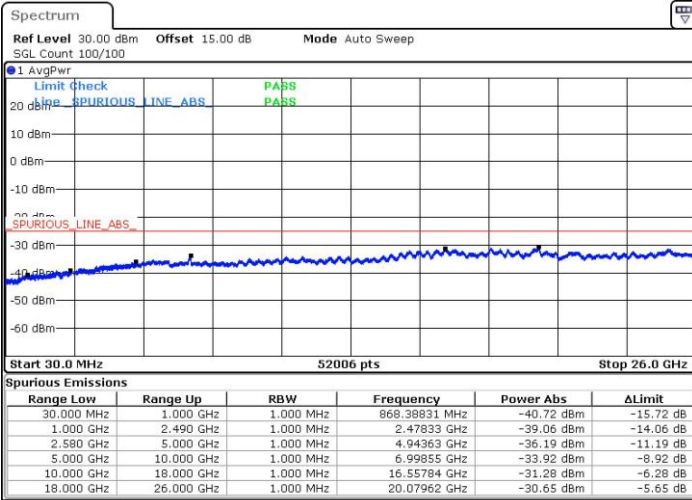

Lowest Channel / QPSK

Date: 29 JUN.2017 23:21:30

Lowest Channel / 16QAM

Date: 29 JUN.2017 23:22:27

LTE Band 4 / 20MHz

Middle Channel / QPSK

Middle Channel / 16QAM

Date: 29 JUN.2017 23:24:07

Date: 29 JUN.2017 23:25:05

Highest Channel / QPSK

Highest Channel / 16QAM

Date: 29 JUN.2017 23:31:27

Date: 29 JUN.2017 23:32:24

LTE Band 7 / 5MHz

Lowest Channel / QPSK

Lowest Channel / 16QAM

Date: 30 JUN.2017 14:21:20

Date: 30 JUN.2017 14:22:14

Middle Channel / QPSK

Middle Channel / 16QAM

Date: 30 JUN.2017 14:23:51

Date: 30 JUN.2017 14:24:45

LTE Band 7 / 5MHz

Highest Channel / QPSK

Date: 30 JUN.2017 14:31:02

Highest Channel / 16QAM

Date: 30 JUN.2017 14:31:56

LTE Band 7 / 10MHz

Lowest Channel / QPSK

Date: 30 JUN.2017 14:38:12

Lowest Channel / 16QAM

Date: 30 JUN.2017 14:39:06