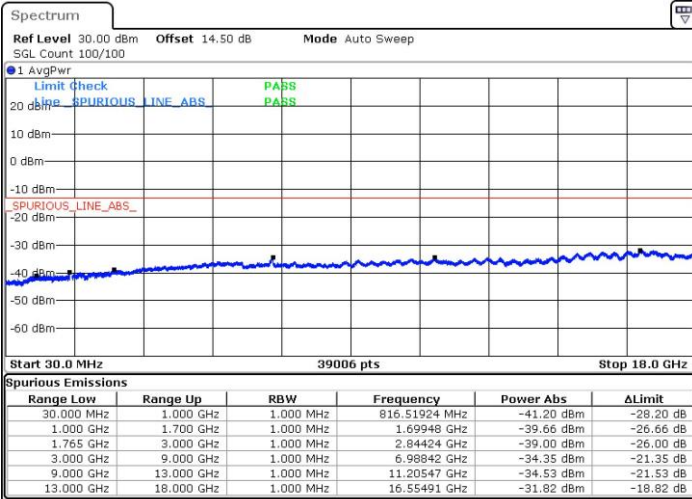

LTE Band 4 / 10MHz

Middle Channel / QPSK

Middle Channel / 16QAM

Date: 29 JUN.2017 22:49:34

Date: 29 JUN.2017 22:50:31

Highest Channel / QPSK

Highest Channel / 16QAM

Date: 29 JUN.2017 22:56:54

Date: 29 JUN.2017 22:57:52

LTE Band 4 / 15MHz

Lowest Channel / QPSK

Lowest Channel / 16QAM

Date: 29 JUN.2017 23:04:14

Date: 29 JUN.2017 23:05:12

Middle Channel / QPSK

Middle Channel / 16QAM

Date: 29 JUN.2017 23:06:52

Date: 29 JUN.2017 23:07:49

LTE Band 4 / 15MHz

Highest Channel / QPSK

Date: 29 JUN.2017 23:14:11

Highest Channel / 16QAM

Date: 29 JUN.2017 23:15:08

LTE Band 4 / 20MHz