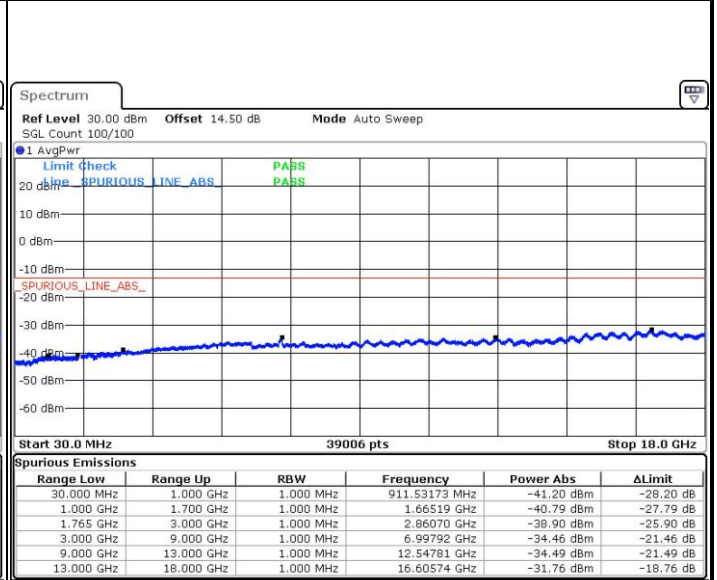

Date: 29 JUN.2017 21:55:44

Date: 29 JUN.2017 21:56:41

LTE Band 4 / 1.4MHz

Highest Channel / QPSK

Date: 29 JUN.2017 22:03:05

Highest Channel / 16QAM

Date: 29 JUN.2017 22:04:02

LTE Band 4 / 3MHz

Lowest Channel / QPSK

Date: 29 JUN.2017 22:10:25

Lowest Channel / 16QAM

Date: 29 JUN.2017 22:11:22

LTE Band 4 / 3MHz

Middle Channel / QPSK

Date: 29 JUN.2017 22:13:01

Middle Channel / 16QAM

Date: 29 JUN.2017 22:13:59

Highest Channel / QPSK

Date: 29 JUN.2017 22:20:21

Highest Channel / 16QAM

Date: 29 JUN.2017 22:21:18

LTE Band 4 / 5MHz

Lowest Channel / QPSK

Lowest Channel / 16QAM

Date: 29 JUN.2017 22:27:40

Date: 29 JUN.2017 22:28:37

Middle Channel / QPSK

Middle Channel / 16QAM

Date: 29 JUN.2017 22:30:17

Date: 29 JUN.2017 22:31:15

LTE Band 4 / 5MHz

Highest Channel / QPSK