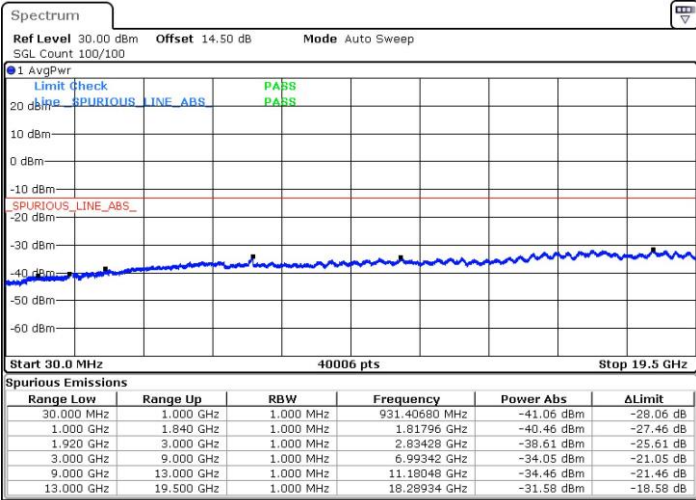

Lowest Channel / QPSK

Date: 30 JUN.2017 10:54:35

Lowest Channel / 16QAM

Date: 30 JUN.2017 10:55:31

LTE Band 2 / 10MHz

Middle Channel / QPSK

Middle Channel / 16QAM

Date: 30 JUN.2017 10:57:10

Date: 30 JUN.2017 10:58:07

Highest Channel / QPSK

Highest Channel / 16QAM

Date: 30 JUN.2017 11:04:26

Date: 30 JUN.2017 11:05:23

LTE Band 2 / 15MHz

Lowest Channel / QPSK

Lowest Channel / 16QAM

Date: 30 JUN.2017 11:12:16

Date: 30 JUN.2017 11:13:13

Middle Channel / QPSK

Middle Channel / 16QAM

Date: 30 JUN.2017 11:14:52

Date: 30 JUN.2017 11:15:49

LTE Band 2 / 15MHz

Highest Channel / QPSK

Date: 30 JUN.2017 11:22:09

Highest Channel / 16QAM

Date: 30 JUN.2017 11:23:05

LTE Band 2 / 20MHz

Lowest Channel / QPSK

Date: 30 JUN.2017 11:34:41

Lowest Channel / 16QAM

Date: 30 JUN.2017 11:35:37