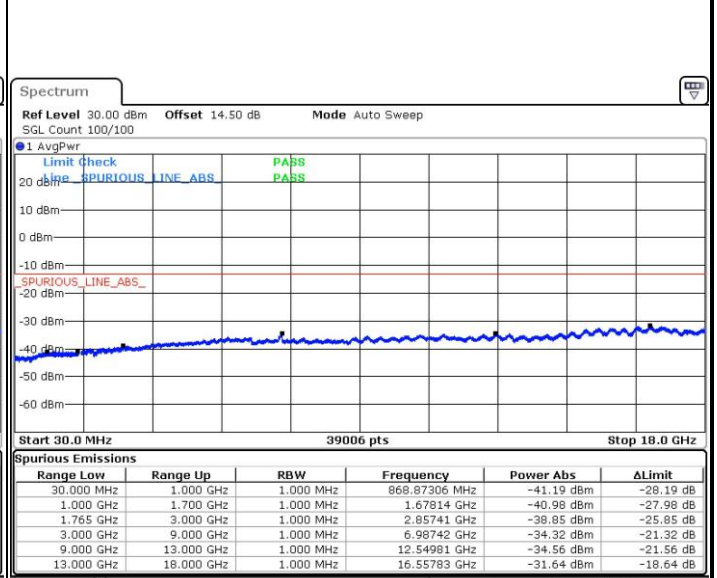

Date: 29 JUN.2017 21:55:44

Date: 29 JUN.2017 21:56:41

LTE Band 4 / 1.4MHz

Highest Channel / QPSK

Date: 29 JUN.2017 22:03:05

Highest Channel / 16QAM

Date: 29 JUN.2017 22:04:02

LTE Band 4 / 3MHz

Lowest Channel / QPSK

Date: 29 JUN.2017 22:10:25

Lowest Channel / 16QAM

Date: 29 JUN.2017 22:11:22

LTE Band 4 / 3MHz

Middle Channel / QPSK

Date: 29 JUN.2017 22:13:01

Middle Channel / 16QAM

Date: 29 JUN.2017 22:13:59

Highest Channel / QPSK

Date: 29 JUN.2017 22:20:21

Highest Channel / 16QAM

Date: 29 JUN.2017 22:21:18

LTE Band 4 / 5MHz

Lowest Channel / QPSK

Lowest Channel / 16QAM

Date: 29 JUN.2017 22:27:40

Date: 29 JUN.2017 22:28:37

Middle Channel / QPSK

Middle Channel / 16QAM

Date: 29 JUN.2017 22:30:17

Date: 29 JUN.2017 22:31:15

LTE Band 4 / 5MHz

Highest Channel / QPSK