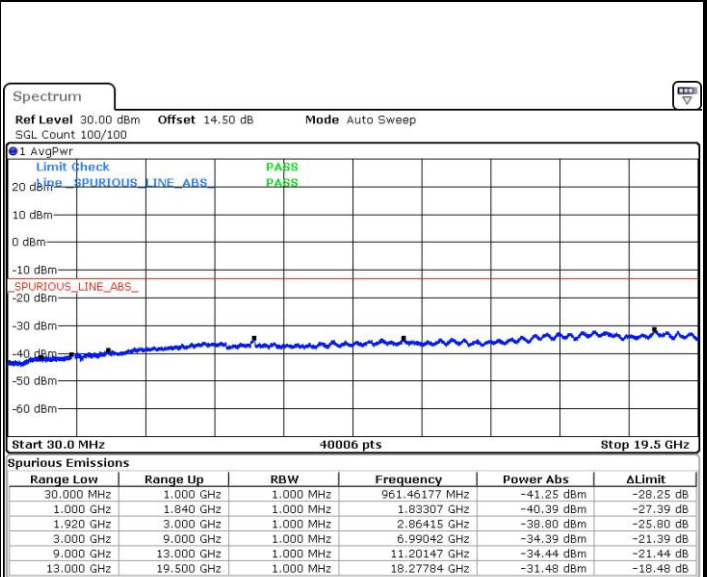

Date: 30 JUN.2017 10:38:26

LTE Band 2 / 5MHz

Lowest Channel / QPSK

Lowest Channel / 16QAM

Date: 30 JUN.2017 12:00:16

Date: 30 JUN.2017 12:01:12

Middle Channel / QPSK

Middle Channel / 16QAM

Date: 30 JUN.2017 12:02:51

Date: 30 JUN.2017 12:03:48

LTE Band 2 / 5MHz

Highest Channel / QPSK

Date: 30 JUN.2017 12:10:06

Highest Channel / 16QAM

Date: 30 JUN.2017 12:11:02

LTE Band 2 / 10MHz

Lowest Channel / QPSK

Date: 30 JUN.2017 10:54:35

Lowest Channel / 16QAM

Date: 30 JUN.2017 10:55:31

LTE Band 2 / 10MHz

Middle Channel / QPSK

Middle Channel / 16QAM

Date: 30 JUN.2017 10:57:10

Date: 30 JUN.2017 10:58:07

Highest Channel / QPSK

Highest Channel / 16QAM

Date: 30 JUN.2017 11:04:26

Date: 30 JUN.2017 11:05:23

LTE Band 2 / 15MHz

Lowest Channel / QPSK

Lowest Channel / 16QAM