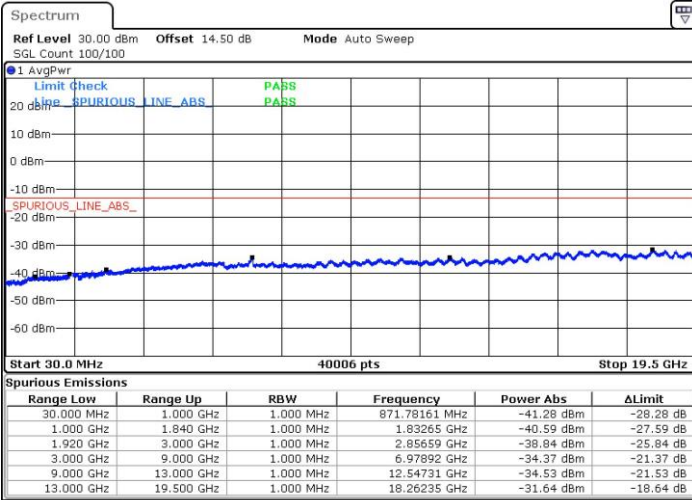

LTE Band 2 / 3MHz

Middle Channel / QPSK

Date: 30 JUN.2017 10:30:14

Middle Channel / 16QAM

Date: 30 JUN.2017 10:31:11

Highest Channel / QPSK

Date: 30 JUN.2017 10:37:29

Highest Channel / 16QAM

Date: 30 JUN.2017 10:38:26

LTE Band 2 / 5MHz

Lowest Channel / QPSK

Lowest Channel / 16QAM

Date: 30 JUN.2017 12:00:16

Date: 30 JUN.2017 12:01:12

Middle Channel / QPSK

Middle Channel / 16QAM

Date: 30 JUN.2017 12:02:51

Date: 30 JUN.2017 12:03:48

LTE Band 2 / 5MHz

Highest Channel / QPSK

Date: 30 JUN.2017 12:10:06

Highest Channel / 16QAM

Date: 30 JUN.2017 12:11:02

LTE Band 2 / 10MHz