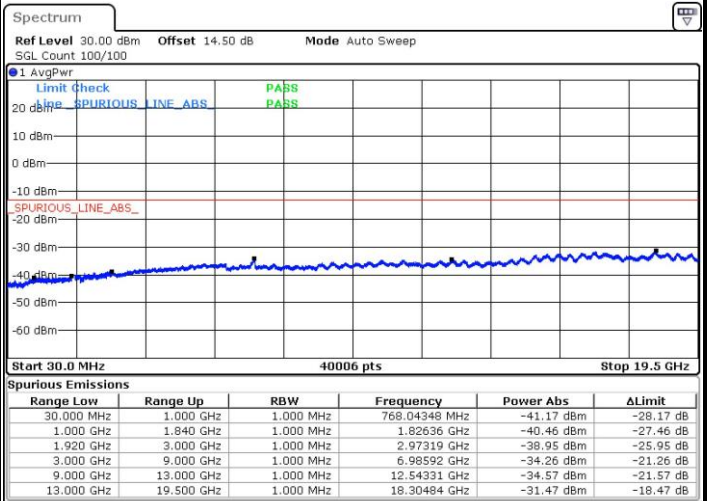

Date: 30 JUN.2017 12:02:51

Date: 30 JUN.2017 12:03:48

LTE Band 2 / 5MHz

Highest Channel / QPSK

Date: 30 JUN.2017 12:10:06

Highest Channel / 16QAM

Date: 30 JUN.2017 12:11:02

LTE Band 2 / 10MHz

Lowest Channel / QPSK

Date: 30 JUN.2017 10:54:35

Lowest Channel / 16QAM

Date: 30 JUN.2017 10:55:31

LTE Band 2 / 10MHz

Middle Channel / QPSK

Middle Channel / 16QAM

Date: 30 JUN.2017 10:57:10

Date: 30 JUN.2017 10:58:07

Highest Channel / QPSK

Highest Channel / 16QAM

Date: 30 JUN.2017 11:04:26

Date: 30 JUN.2017 11:05:23

LTE Band 2 / 15MHz

Lowest Channel / QPSK

Lowest Channel / 16QAM