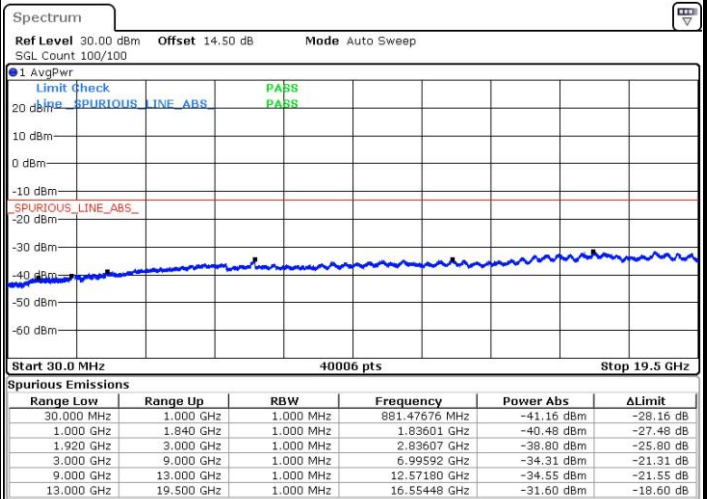

Date: 30 JUN.2017 10:58:07

Highest Channel / QPSK

Highest Channel / 16QAM

Date: 30 JUN.2017 11:04:26

Date: 30 JUN.2017 11:05:23

LTE Band 2 / 15MHz

Lowest Channel / QPSK

Lowest Channel / 16QAM

Date: 30 JUN.2017 11:12:16

Date: 30 JUN.2017 11:13:13

Middle Channel / QPSK

Middle Channel / 16QAM

Date: 30 JUN.2017 11:14:52

Date: 30 JUN.2017 11:15:49

LTE Band 2 / 15MHz

Highest Channel / QPSK