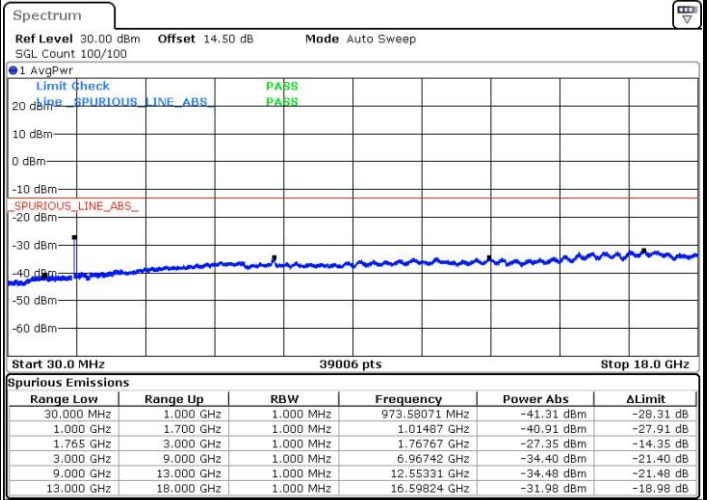

Date: 29 JUN.2017 22:57:52

LTE Band 4 / 15MHz

Lowest Channel / QPSK

Lowest Channel / 16QAM

Date: 29 JUN.2017 23:04:14

Date: 29 JUN.2017 23:05:12

Middle Channel / QPSK

Middle Channel / 16QAM

Date: 29 JUN.2017 23:06:52

Date: 29 JUN.2017 23:07:49

LTE Band 4 / 15MHz

Highest Channel / QPSK

Date: 29 JUN.2017 23:14:11

Highest Channel / 16QAM

Date: 29 JUN.2017 23:15:08

LTE Band 4 / 20MHz

Lowest Channel / QPSK

Date: 29 JUN.2017 23:21:30

Lowest Channel / 16QAM

Date: 29 JUN.2017 23:22:27

LTE Band 4 / 20MHz

Middle Channel / QPSK

Middle Channel / 16QAM

Date: 29 JUN.2017 23:24:07