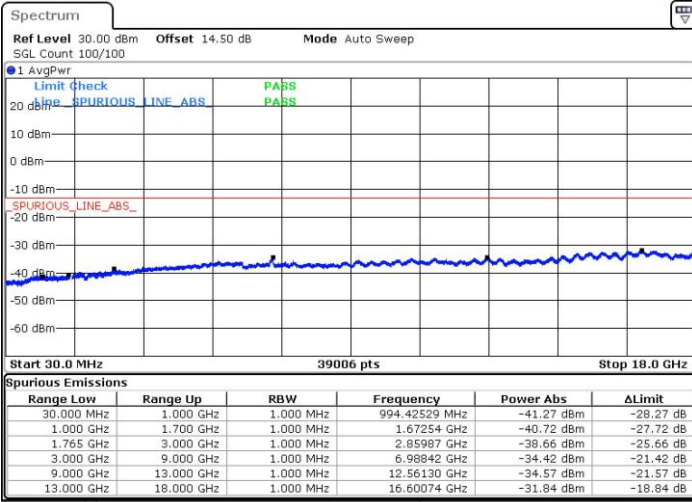

Date: 30 JUN.2017 11:22:09

Highest Channel / 16QAM

Date: 30 JUN.2017 11:23:05

LTE Band 2 / 20MHz

Lowest Channel / QPSK

Date: 30 JUN.2017 11:34:41

Lowest Channel / 16QAM

Date: 30 JUN.2017 11:35:37

LTE Band 2 / 20MHz

Middle Channel / QPSK

Middle Channel / 16QAM

Date: 30 JUN.2017 11:37:16

Date: 30 JUN.2017 11:38:13

Highest Channel / QPSK

Highest Channel / 16QAM

Date: 30 JUN.2017 11:44:32

Date: 30 JUN.2017 11:45:28

LTE Band 4 / 1.4MHz

Lowest Channel / QPSK

Lowest Channel / 16QAM

Date: 29 JUN.2017 21:53:06

Date: 29 JUN.2017 21:54:04

Middle Channel / QPSK

Middle Channel / 16QAM