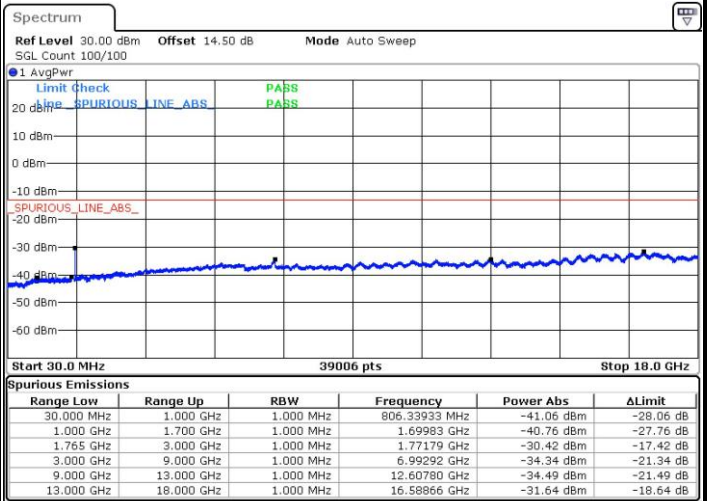

Date: 29 JUN.2017 23:06:52

Date: 29 JUN.2017 23:07:49

LTE Band 4 / 15MHz

Highest Channel / QPSK

Date: 29 JUN.2017 23:14:11

Highest Channel / 16QAM

Date: 29 JUN.2017 23:15:08

LTE Band 4 / 20MHz

Lowest Channel / QPSK

Date: 29 JUN.2017 23:21:30

Lowest Channel / 16QAM

Date: 29 JUN.2017 23:22:27

LTE Band 4 / 20MHz

Middle Channel / QPSK

Middle Channel / 16QAM

Date: 29 JUN.2017 23:24:07

Date: 29 JUN.2017 23:25:05

Highest Channel / QPSK

Highest Channel / 16QAM

Date: 29 JUN.2017 23:31:27

Date: 29 JUN.2017 23:32:24

LTE Band 7 / 5MHz

Lowest Channel / QPSK

Lowest Channel / 16QAM