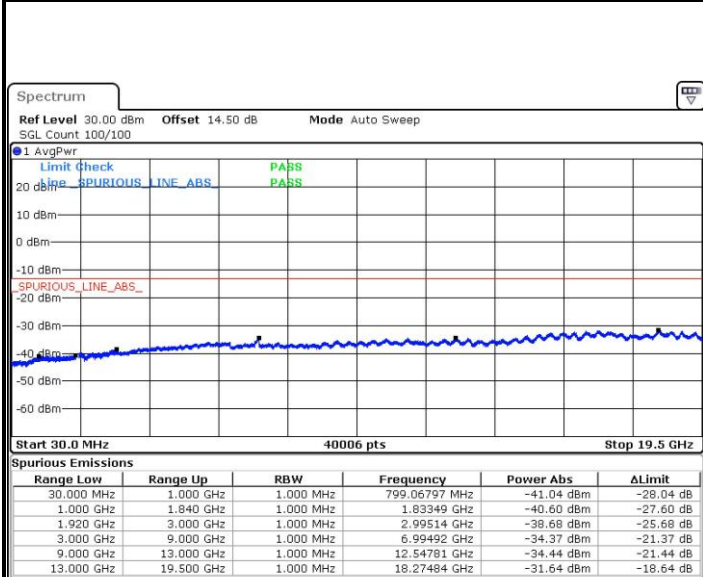

Date: 30 JUN.2017 10:38:26

LTE Band 2 / 5MHz

Lowest Channel / QPSK

Lowest Channel / 16QAM

Date: 30 JUN.2017 12:00:16

Date: 30 JUN.2017 12:01:12

Middle Channel / QPSK

Middle Channel / 16QAM

Date: 30 JUN.2017 12:02:51

Date: 30 JUN.2017 12:03:48

LTE Band 2 / 5MHz

Highest Channel / QPSK

Date: 30 JUN.2017 12:10:06

Highest Channel / 16QAM

Date: 30 JUN.2017 12:11:02

LTE Band 2 / 10MHz

Lowest Channel / QPSK

Date: 30 JUN.2017 10:54:35

Lowest Channel / 16QAM

Date: 30 JUN.2017 10:55:31

LTE Band 2 / 10MHz

Middle Channel / QPSK

Middle Channel / 16QAM

Date: 30 JUN.2017 10:57:10

Date: 30 JUN.2017 10:58:07

Highest Channel / QPSK

Highest Channel / 16QAM

Date: 30 JUN.2017 11:04:26

Date: 30 JUN.2017 11:05:23

LTE Band 2 / 15MHz

Lowest Channel / QPSK

Lowest Channel / 16QAM