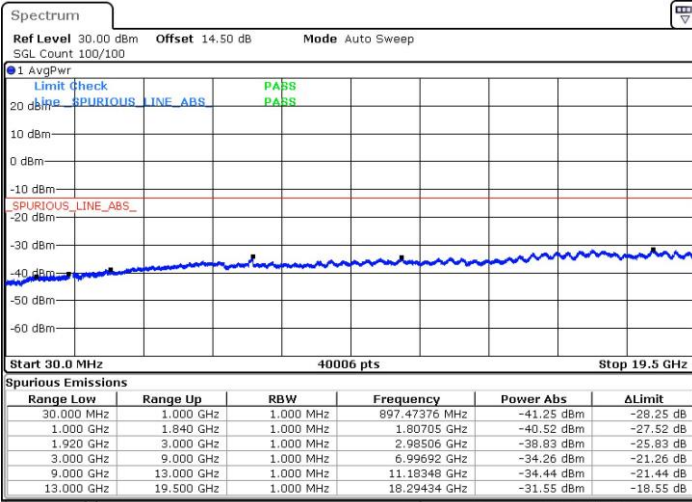

Date: 30 JUN.2017 12:02:51

Date: 30 JUN.2017 12:03:48

LTE Band 2 / 5MHz

Highest Channel / QPSK

Date: 30 JUN.2017 12:10:06

Highest Channel / 16QAM

Date: 30 JUN.2017 12:11:02

LTE Band 2 / 10MHz

Lowest Channel / QPSK

Date: 30 JUN.2017 10:54:35

Lowest Channel / 16QAM

Date: 30 JUN.2017 10:55:31

LTE Band 2 / 10MHz

Middle Channel / QPSK

Middle Channel / 16QAM

Date: 30 JUN.2017 10:57:10

Date: 30 JUN.2017 10:58:07

Highest Channel / QPSK

Highest Channel / 16QAM

Date: 30 JUN.2017 11:04:26

Date: 30 JUN.2017 11:05:23

LTE Band 2 / 15MHz

Lowest Channel / QPSK

Lowest Channel / 16QAM