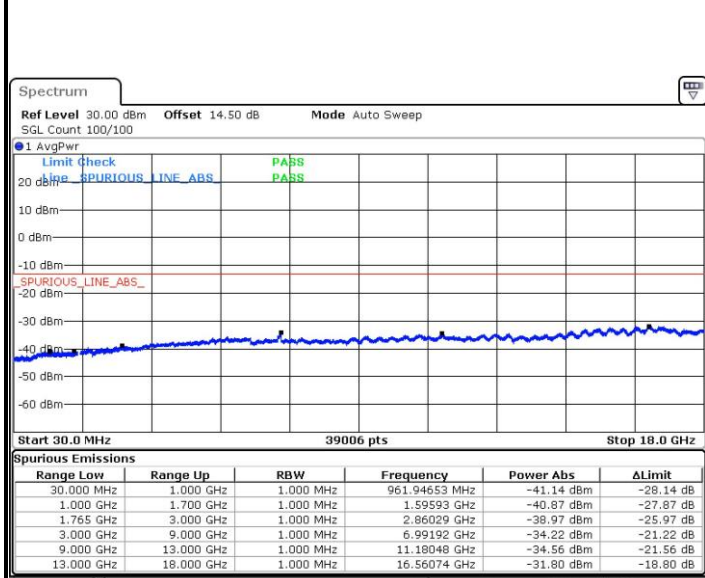

Date: 29 JUN.2017 21:55:44

Date: 29 JUN.2017 21:56:41

LTE Band 4 / 1.4MHz

Highest Channel / QPSK

Date: 29 JUN.2017 22:03:05

Highest Channel / 16QAM

Date: 29 JUN.2017 22:04:02

LTE Band 4 / 3MHz

Lowest Channel / QPSK

Date: 29 JUN.2017 22:10:25

Lowest Channel / 16QAM

Date: 29 JUN.2017 22:11:22

LTE Band 4 / 3MHz

Middle Channel / QPSK

Date: 29 JUN.2017 22:13:01

Middle Channel / 16QAM

Date: 29 JUN.2017 22:13:59

Highest Channel / QPSK

Date: 29 JUN.2017 22:20:21

Highest Channel / 16QAM

Date: 29 JUN.2017 22:21:18

LTE Band 4 / 5MHz

Lowest Channel / QPSK

Lowest Channel / 16QAM

Date: 29 JUN.2017 22:27:40

Date: 29 JUN.2017 22:28:37

Middle Channel / QPSK

Middle Channel / 16QAM

Date: 29 JUN.2017 22:30:17

Date: 29 JUN.2017 22:31:15

LTE Band 4 / 5MHz

Highest Channel / QPSK