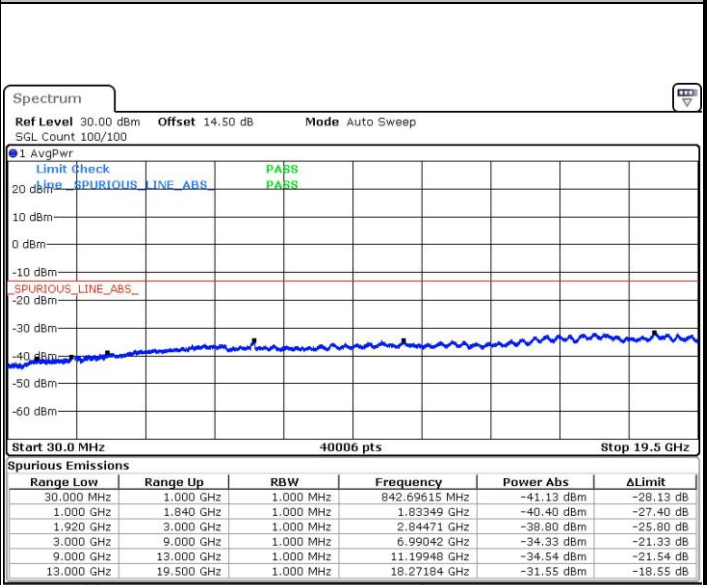

LTE Band 2 / 3MHz

Middle Channel / QPSK

Date: 30 JUN.2017 10:30:14

Middle Channel / 16QAM

Date: 30 JUN.2017 10:31:11

Highest Channel / QPSK

Date: 30 JUN.2017 10:37:29

Highest Channel / 16QAM

Date: 30 JUN.2017 10:38:26

LTE Band 2 / 5MHz

Lowest Channel / QPSK

Lowest Channel / 16QAM

Date: 30 JUN.2017 12:00:16

Date: 30 JUN.2017 12:01:12

Middle Channel / QPSK

Middle Channel / 16QAM

Date: 30 JUN.2017 12:02:51

Date: 30 JUN.2017 12:03:48

LTE Band 2 / 5MHz

Highest Channel / QPSK

Date: 30 JUN.2017 12:10:06

Highest Channel / 16QAM

Date: 30 JUN.2017 12:11:02

LTE Band 2 / 10MHz