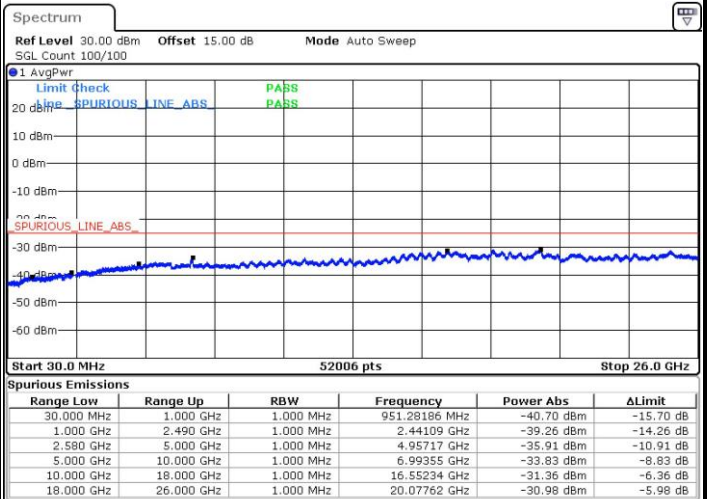

Lowest Channel / QPSK

Date: 29 JUN.2017 23:21:30

Lowest Channel / 16QAM

Date: 29 JUN.2017 23:22:27

LTE Band 4 / 20MHz

Middle Channel / QPSK

Middle Channel / 16QAM

Date: 29 JUN.2017 23:24:07

Date: 29 JUN.2017 23:25:05

Highest Channel / QPSK

Highest Channel / 16QAM

Date: 29 JUN.2017 23:31:27

Date: 29 JUN.2017 23:32:24

LTE Band 7 / 5MHz

Lowest Channel / QPSK

Lowest Channel / 16QAM

Date: 30 JUN.2017 14:21:20

Date: 30 JUN.2017 14:22:14

Middle Channel / QPSK

Middle Channel / 16QAM

Date: 30 JUN.2017 14:23:51

Date: 30 JUN.2017 14:24:45

LTE Band 7 / 5MHz

Highest Channel / QPSK

Date: 30 JUN.2017 14:31:02

Highest Channel / 16QAM

Date: 30 JUN.2017 14:31:56

LTE Band 7 / 10MHz

Lowest Channel / QPSK

Date: 30 JUN.2017 14:38:12

Lowest Channel / 16QAM

Date: 30 JUN.2017 14:39:06