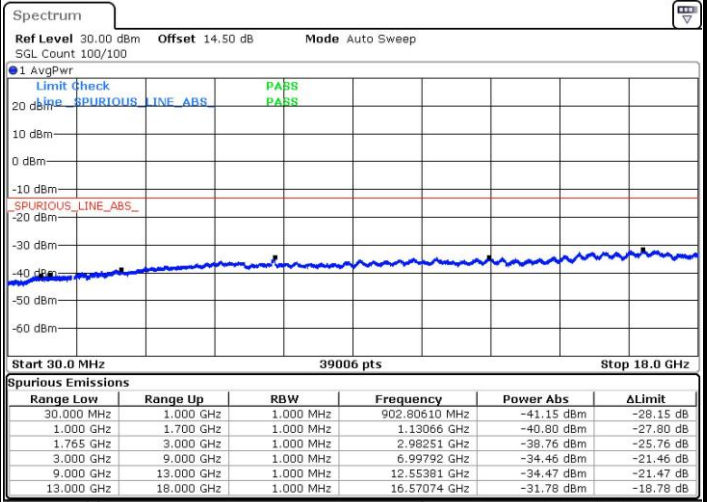

Date: 30 JUN.2017 11:22:09

Highest Channel / 16QAM

Date: 30 JUN.2017 11:23:05

LTE Band 2 / 20MHz

Lowest Channel / QPSK

Date: 30 JUN.2017 11:34:41

Lowest Channel / 16QAM

Date: 30 JUN.2017 11:35:37

LTE Band 2 / 20MHz

Middle Channel / QPSK

Middle Channel / 16QAM

Date: 30 JUN.2017 11:37:16

Date: 30 JUN.2017 11:38:13

Highest Channel / QPSK

Highest Channel / 16QAM

Date: 30 JUN.2017 11:44:32

Date: 30 JUN.2017 11:45:28

LTE Band 4 / 1.4MHz

Lowest Channel / QPSK

Lowest Channel / 16QAM

Date: 29 JUN.2017 21:53:06

Date: 29 JUN.2017 21:54:04

Middle Channel / QPSK

Middle Channel / 16QAM

Date: 29 JUN.2017 21:55:44

Date: 29 JUN.2017 21:56:41

LTE Band 4 / 1.4MHz

Highest Channel / QPSK

Date: 29 JUN.2017 22:03:05

Highest Channel / 16QAM

Date: 29 JUN.2017 22:04:02

LTE Band 4 / 3MHz