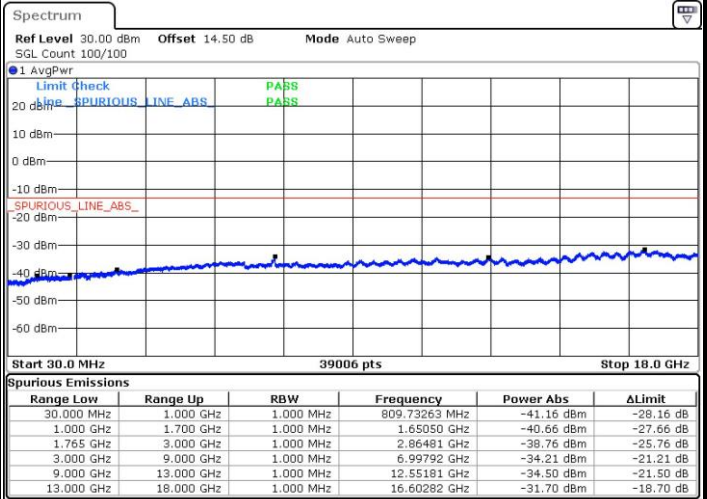

Lowest Channel / QPSK

Date: 29 JUN.2017 22:10:25

Lowest Channel / 16QAM

Date: 29 JUN.2017 22:11:22

LTE Band 4 / 3MHz

Middle Channel / QPSK

Date: 29 JUN.2017 22:13:01

Middle Channel / 16QAM

Date: 29 JUN.2017 22:13:59

Highest Channel / QPSK

Date: 29 JUN.2017 22:20:21

Highest Channel / 16QAM

Date: 29 JUN.2017 22:21:18

LTE Band 4 / 5MHz

Lowest Channel / QPSK

Lowest Channel / 16QAM

Date: 29 JUN.2017 22:27:40

Date: 29 JUN.2017 22:28:37

Middle Channel / QPSK

Middle Channel / 16QAM

Date: 29 JUN.2017 22:30:17

Date: 29 JUN.2017 22:31:15

LTE Band 4 / 5MHz

Highest Channel / QPSK