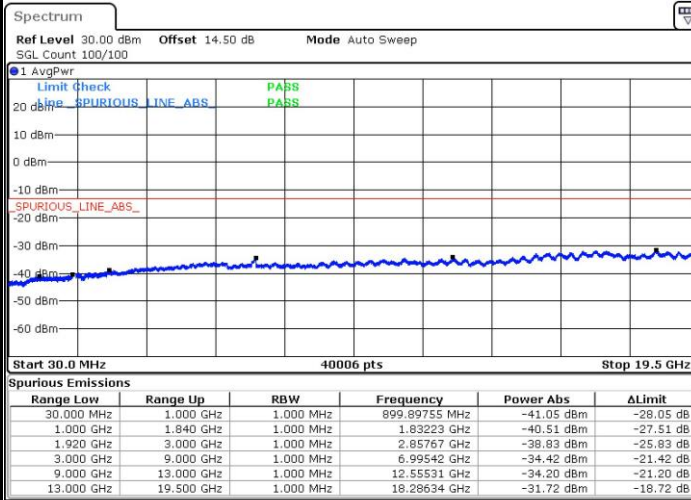

Date: 30 JUN.2017 11:22:09

Highest Channel / 16QAM

Date: 30 JUN.2017 11:23:05

LTE Band 2 / 20MHz

Lowest Channel / QPSK

Date: 30 JUN.2017 11:34:41

Lowest Channel / 16QAM

Date: 30 JUN.2017 11:35:37

LTE Band 2 / 20MHz

Middle Channel / QPSK

Middle Channel / 16QAM

Date: 30 JUN.2017 11:37:16

Date: 30 JUN.2017 11:38:13

Highest Channel / QPSK

Highest Channel / 16QAM

Date: 30 JUN.2017 11:44:32