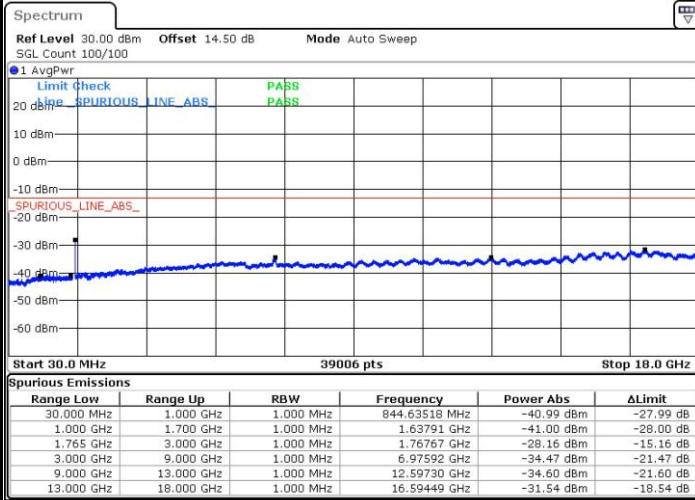

Date: 29 JUN.2017 22:57:52

LTE Band 4 / 15MHz

Lowest Channel / QPSK

Lowest Channel / 16QAM

Date: 29 JUN.2017 23:04:14

Date: 29 JUN.2017 23:05:12

Middle Channel / QPSK

Middle Channel / 16QAM

Date: 29 JUN.2017 23:06:52

Date: 29 JUN.2017 23:07:49

LTE Band 4 / 15MHz

Highest Channel / QPSK

Date: 29 JUN.2017 23:14:11

Highest Channel / 16QAM

Date: 29 JUN.2017 23:15:08

LTE Band 4 / 20MHz

Lowest Channel / QPSK

Date: 29 JUN.2017 23:21:30

Lowest Channel / 16QAM

Date: 29 JUN.2017 23:22:27

LTE Band 4 / 20MHz

Middle Channel / QPSK

Middle Channel / 16QAM

Date: 29 JUN.2017 23:24:07