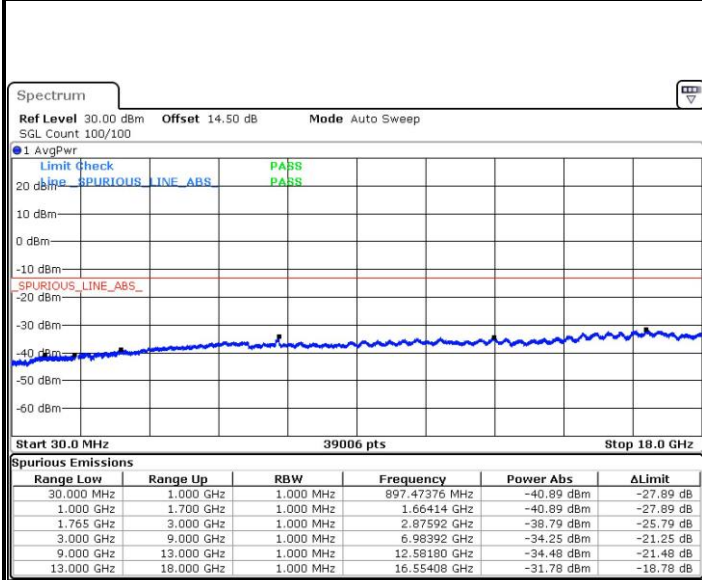

Date: 29 JUN.2017 22:13:59

Highest Channel / QPSK

Date: 29 JUN.2017 22:20:21

Highest Channel / 16QAM

Date: 29 JUN.2017 22:21:18

LTE Band 4 / 5MHz

Lowest Channel / QPSK

Lowest Channel / 16QAM

Date: 29 JUN.2017 22:27:40

Date: 29 JUN.2017 22:28:37

Middle Channel / QPSK

Middle Channel / 16QAM

Date: 29 JUN.2017 22:30:17

Date: 29 JUN.2017 22:31:15

LTE Band 4 / 5MHz

Highest Channel / QPSK

Date: 29 JUN.2017 22:37:37

Highest Channel / 16QAM

Date: 29 JUN.2017 22:38:34

LTE Band 4 / 10MHz

Lowest Channel / QPSK

Date: 29 JUN.2017 22:44:56

Lowest Channel / 16QAM

Date: 29 JUN.2017 22:45:54

LTE Band 4 / 10MHz

Middle Channel / QPSK

Middle Channel / 16QAM

Date: 29 JUN.2017 22:49:34

Date: 29 JUN.2017 22:50:31

Highest Channel / QPSK

Highest Channel / 16QAM

Date: 29 JUN.2017 22:56:54