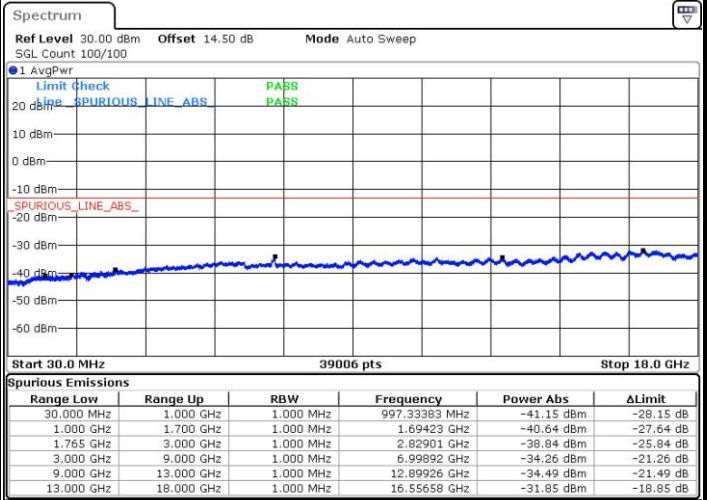

Lowest Channel / QPSK

Date: 29 JUN.2017 22:10:25

Lowest Channel / 16QAM

Date: 29 JUN.2017 22:11:22

LTE Band 4 / 3MHz

Middle Channel / QPSK

Date: 29 JUN.2017 22:13:01

Middle Channel / 16QAM

Date: 29 JUN.2017 22:13:59

Highest Channel / QPSK

Date: 29 JUN.2017 22:20:21

Highest Channel / 16QAM

Date: 29 JUN.2017 22:21:18

LTE Band 4 / 5MHz

Lowest Channel / QPSK

Lowest Channel / 16QAM

Date: 29 JUN.2017 22:27:40

Date: 29 JUN.2017 22:28:37

Middle Channel / QPSK

Middle Channel / 16QAM

Date: 29 JUN.2017 22:30:17

Date: 29 JUN.2017 22:31:15

LTE Band 4 / 5MHz

Highest Channel / QPSK

Date: 29 JUN.2017 22:37:37

Highest Channel / 16QAM

Date: 29 JUN.2017 22:38:34

LTE Band 4 / 10MHz

Lowest Channel / QPSK

Date: 29 JUN.2017 22:44:56

Lowest Channel / 16QAM

Date: 29 JUN.2017 22:45:54