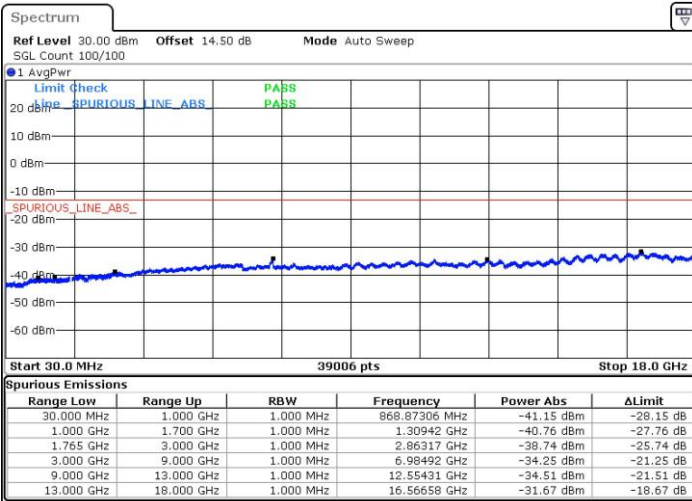

LTE Band 2 / 20MHz

Middle Channel / QPSK

Middle Channel / 16QAM

Date: 30 JUN.2017 11:37:16

Date: 30 JUN.2017 11:38:13

Highest Channel / QPSK

Highest Channel / 16QAM

Date: 30 JUN.2017 11:44:32

Date: 30 JUN.2017 11:45:28

LTE Band 4 / 1.4MHz

Lowest Channel / QPSK

Lowest Channel / 16QAM

Date: 29 JUN.2017 21:53:06

Date: 29 JUN.2017 21:54:04

Middle Channel / QPSK

Middle Channel / 16QAM

Date: 29 JUN.2017 21:55:44

Date: 29 JUN.2017 21:56:41

LTE Band 4 / 1.4MHz

Highest Channel / QPSK

Date: 29 JUN.2017 22:03:05

Highest Channel / 16QAM

Date: 29 JUN.2017 22:04:02

LTE Band 4 / 3MHz