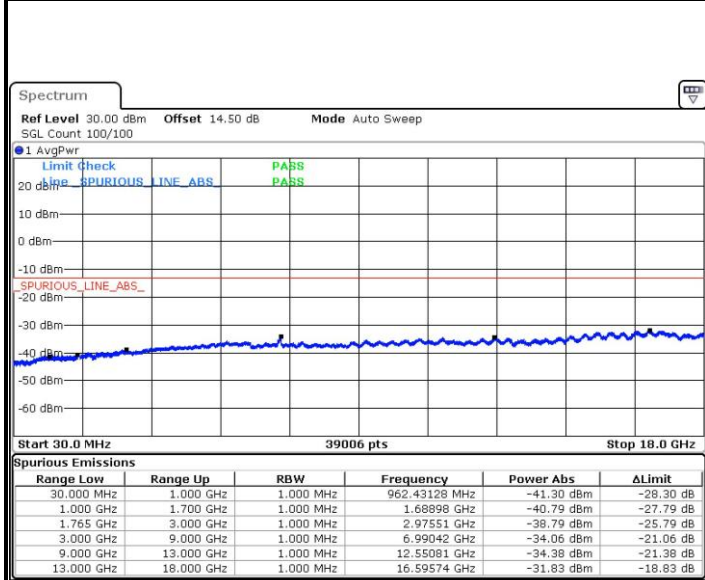

Date: 29 JUN.2017 21:55:44

Date: 29 JUN.2017 21:56:41

LTE Band 4 / 1.4MHz

Highest Channel / QPSK

Date: 29 JUN.2017 22:03:05

Highest Channel / 16QAM

Date: 29 JUN.2017 22:04:02

LTE Band 4 / 3MHz

Lowest Channel / QPSK

Date: 29 JUN.2017 22:10:25

Lowest Channel / 16QAM

Date: 29 JUN.2017 22:11:22

LTE Band 4 / 3MHz

Middle Channel / QPSK

Date: 29 JUN.2017 22:13:01

Middle Channel / 16QAM

Date: 29 JUN.2017 22:13:59

Highest Channel / QPSK

Date: 29 JUN.2017 22:20:21

Highest Channel / 16QAM

Date: 29 JUN.2017 22:21:18

LTE Band 4 / 5MHz

Lowest Channel / QPSK

Lowest Channel / 16QAM

Date: 29 JUN.2017 22:27:40

Date: 29 JUN.2017 22:28:37

Middle Channel / QPSK

Middle Channel / 16QAM

Date: 29 JUN.2017 22:30:17

Date: 29 JUN.2017 22:31:15

LTE Band 4 / 5MHz

Highest Channel / QPSK