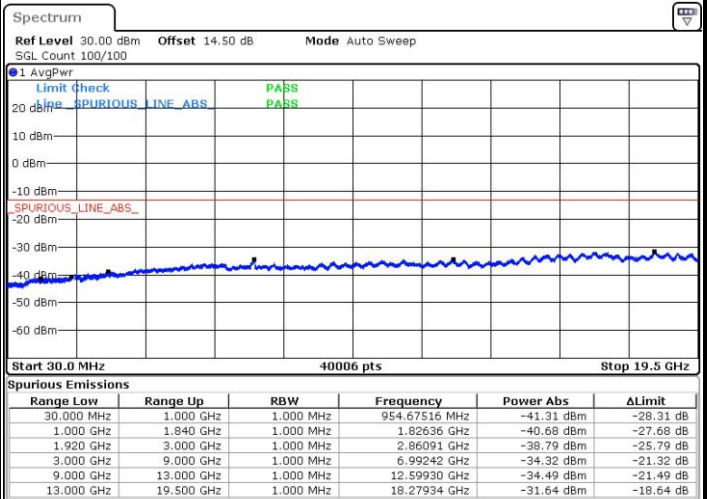

Date: 30 JUN.2017 11:22:09

Highest Channel / 16QAM

Date: 30 JUN.2017 11:23:05

LTE Band 2 / 20MHz

Lowest Channel / QPSK

Date: 30 JUN.2017 11:34:41

Lowest Channel / 16QAM

Date: 30 JUN.2017 11:35:37

LTE Band 2 / 20MHz

Middle Channel / QPSK

Middle Channel / 16QAM

Date: 30 JUN.2017 11:37:16

Date: 30 JUN.2017 11:38:13

Highest Channel / QPSK

Highest Channel / 16QAM

Date: 30 JUN.2017 11:44:32

Date: 30 JUN.2017 11:45:28

LTE Band 4 / 1.4MHz

Lowest Channel / QPSK

Lowest Channel / 16QAM

Date: 29 JUN.2017 21:53:06

Date: 29 JUN.2017 21:54:04

Middle Channel / QPSK

Middle Channel / 16QAM

Date: 29 JUN.2017 21:55:44

Date: 29 JUN.2017 21:56:41

LTE Band 4 / 1.4MHz

Highest Channel / QPSK

Date: 29 JUN.2017 22:03:05

Highest Channel / 16QAM

Date: 29 JUN.2017 22:04:02

LTE Band 4 / 3MHz