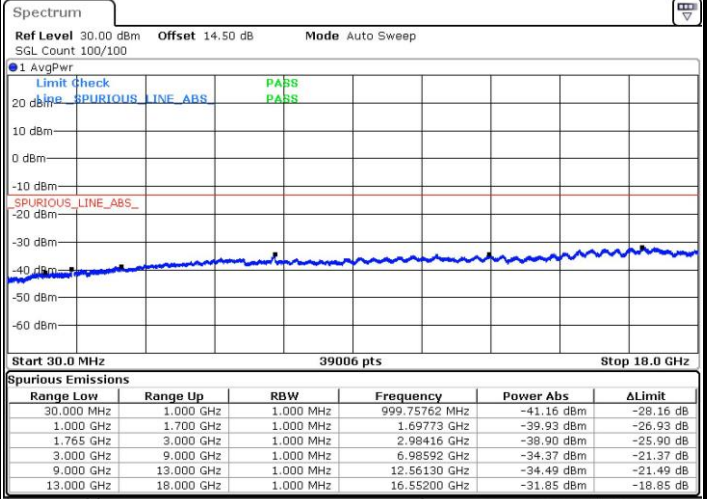

Date: 29 JUN.2017 22:37:37

Highest Channel / 16QAM

Date: 29 JUN.2017 22:38:34

LTE Band 4 / 10MHz

Lowest Channel / QPSK

Date: 29 JUN.2017 22:44:56

Lowest Channel / 16QAM

Date: 29 JUN.2017 22:45:54

LTE Band 4 / 10MHz

Middle Channel / QPSK

Middle Channel / 16QAM

Date: 29 JUN.2017 22:49:34

Date: 29 JUN.2017 22:50:31

Highest Channel / QPSK

Highest Channel / 16QAM

Date: 29 JUN.2017 22:56:54

Date: 29 JUN.2017 22:57:52

LTE Band 4 / 15MHz

Lowest Channel / QPSK

Lowest Channel / 16QAM

Date: 29 JUN.2017 23:04:14

Date: 29 JUN.2017 23:05:12

Middle Channel / QPSK

Middle Channel / 16QAM

Date: 29 JUN.2017 23:06:52

Date: 29 JUN.2017 23:07:49

LTE Band 4 / 15MHz

Highest Channel / QPSK

Date: 29 JUN.2017 23:14:11

Highest Channel / 16QAM

Date: 29 JUN.2017 23:15:08

LTE Band 4 / 20MHz