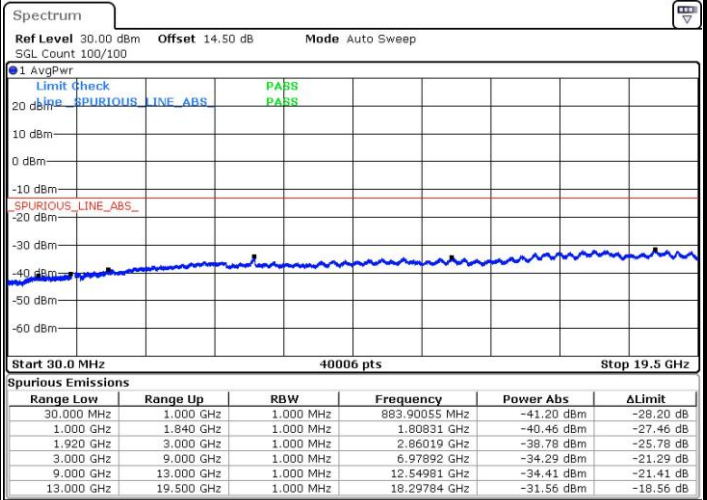

Date: 30 JUN.2017 10:58:07

Highest Channel / QPSK

Highest Channel / 16QAM

Date: 30 JUN.2017 11:04:26

Date: 30 JUN.2017 11:05:23

LTE Band 2 / 15MHz

Lowest Channel / QPSK

Lowest Channel / 16QAM

Date: 30 JUN.2017 11:12:16

Date: 30 JUN.2017 11:13:13

Middle Channel / QPSK

Middle Channel / 16QAM

Date: 30 JUN.2017 11:14:52

Date: 30 JUN.2017 11:15:49

LTE Band 2 / 15MHz

Highest Channel / QPSK