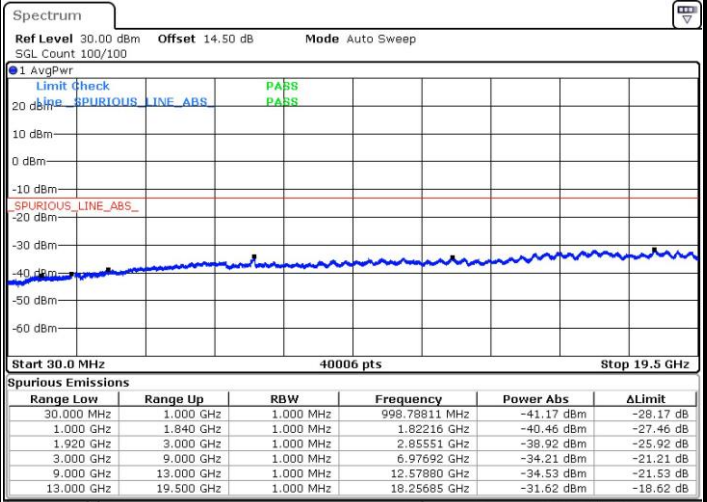

Date: 30 JUN.2017 12:02:51

Date: 30 JUN.2017 12:03:48

LTE Band 2 / 5MHz

Highest Channel / QPSK

Date: 30 JUN.2017 12:10:06

Highest Channel / 16QAM

Date: 30 JUN.2017 12:11:02

LTE Band 2 / 10MHz

Lowest Channel / QPSK

Date: 30 JUN.2017 10:54:35

Lowest Channel / 16QAM

Date: 30 JUN.2017 10:55:31

LTE Band 2 / 10MHz

Middle Channel / QPSK

Middle Channel / 16QAM

Date: 30 JUN.2017 10:57:10

Date: 30 JUN.2017 10:58:07

Highest Channel / QPSK

Highest Channel / 16QAM

Date: 30 JUN.2017 11:04:26

Date: 30 JUN.2017 11:05:23

LTE Band 2 / 15MHz

Lowest Channel / QPSK

Lowest Channel / 16QAM