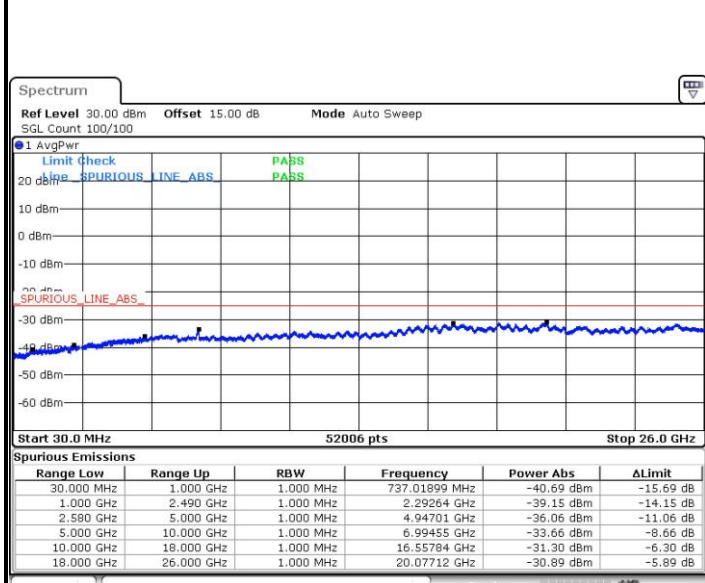

Date: 29 JUN.2017 23:25:05

Highest Channel / QPSK

Highest Channel / 16QAM

Date: 29 JUN.2017 23:31:27

Date: 29 JUN.2017 23:32:24

LTE Band 7 / 5MHz

Lowest Channel / QPSK

Lowest Channel / 16QAM

Date: 30 JUN.2017 14:21:20

Date: 30 JUN.2017 14:22:14

Middle Channel / QPSK

Middle Channel / 16QAM

Date: 30 JUN.2017 14:23:51

Date: 30 JUN.2017 14:24:45

LTE Band 7 / 5MHz

Highest Channel / QPSK

Date: 30 JUN.2017 14:31:02

Highest Channel / 16QAM

Date: 30 JUN.2017 14:31:56

LTE Band 7 / 10MHz

Lowest Channel / QPSK

Date: 30 JUN.2017 14:38:12

Lowest Channel / 16QAM

Date: 30 JUN.2017 14:39:06