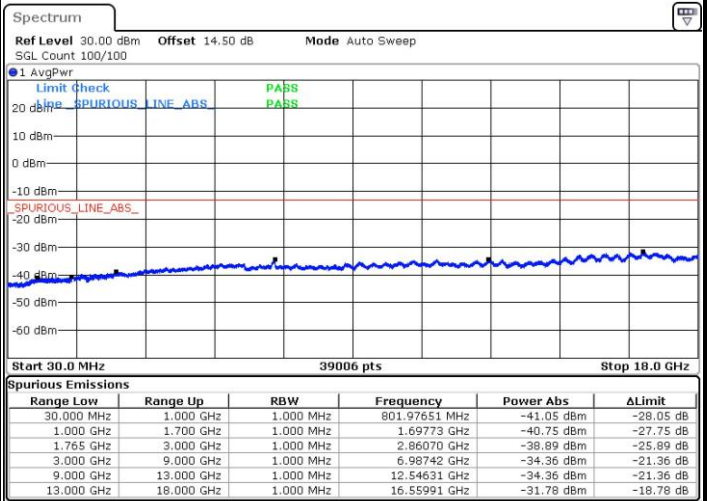

Date: 29 JUN.2017 22:37:37

Highest Channel / 16QAM

Date: 29 JUN.2017 22:38:34

LTE Band 4 / 10MHz

Lowest Channel / QPSK

Date: 29 JUN.2017 22:44:56

Lowest Channel / 16QAM

Date: 29 JUN.2017 22:45:54

LTE Band 4 / 10MHz

Middle Channel / QPSK

Middle Channel / 16QAM

Date: 29 JUN.2017 22:49:34

Date: 29 JUN.2017 22:50:31

Highest Channel / QPSK

Highest Channel / 16QAM

Date: 29 JUN.2017 22:56:54

Date: 29 JUN.2017 22:57:52

LTE Band 4 / 15MHz

Lowest Channel / QPSK

Lowest Channel / 16QAM

Date: 29 JUN.2017 23:04:14

Date: 29 JUN.2017 23:05:12

Middle Channel / QPSK

Middle Channel / 16QAM

Date: 29 JUN.2017 23:06:52

Date: 29 JUN.2017 23:07:49

LTE Band 4 / 15MHz

Highest Channel / QPSK

Date: 29 JUN.2017 23:14:11

Highest Channel / 16QAM

Date: 29 JUN.2017 23:15:08

LTE Band 4 / 20MHz