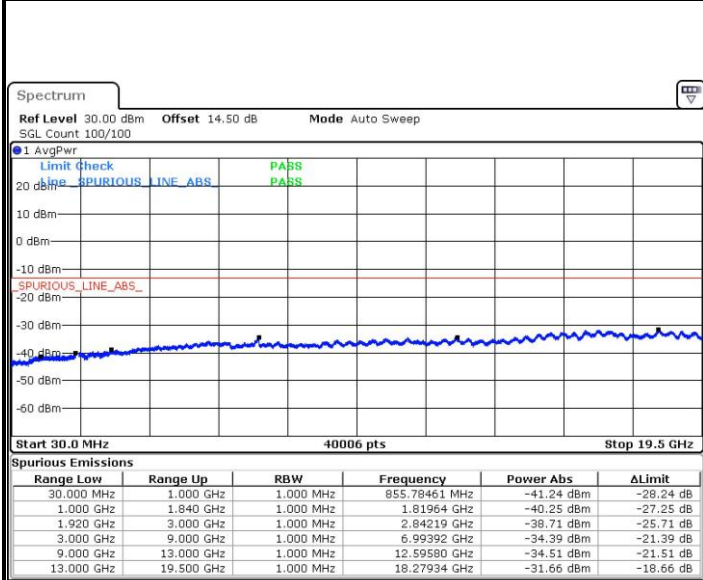

LTE Band 2 / 3MHz

Middle Channel / QPSK

Date: 30 JUN.2017 10:30:14

Middle Channel / 16QAM

Date: 30 JUN.2017 10:31:11

Highest Channel / QPSK

Date: 30 JUN.2017 10:37:29

Highest Channel / 16QAM

Date: 30 JUN.2017 10:38:26

LTE Band 2 / 5MHz

Lowest Channel / QPSK

Lowest Channel / 16QAM

Date: 30 JUN.2017 12:00:16

Date: 30 JUN.2017 12:01:12

Middle Channel / QPSK

Middle Channel / 16QAM

Date: 30 JUN.2017 12:02:51

Date: 30 JUN.2017 12:03:48

LTE Band 2 / 5MHz

Highest Channel / QPSK

Date: 30 JUN.2017 12:10:06

Highest Channel / 16QAM

Date: 30 JUN.2017 12:11:02

LTE Band 2 / 10MHz

Lowest Channel / QPSK

Date: 30 JUN.2017 10:54:35

Lowest Channel / 16QAM

Date: 30 JUN.2017 10:55:31

LTE Band 2 / 10MHz

Middle Channel / QPSK

Middle Channel / 16QAM

Date: 30 JUN.2017 10:57:10