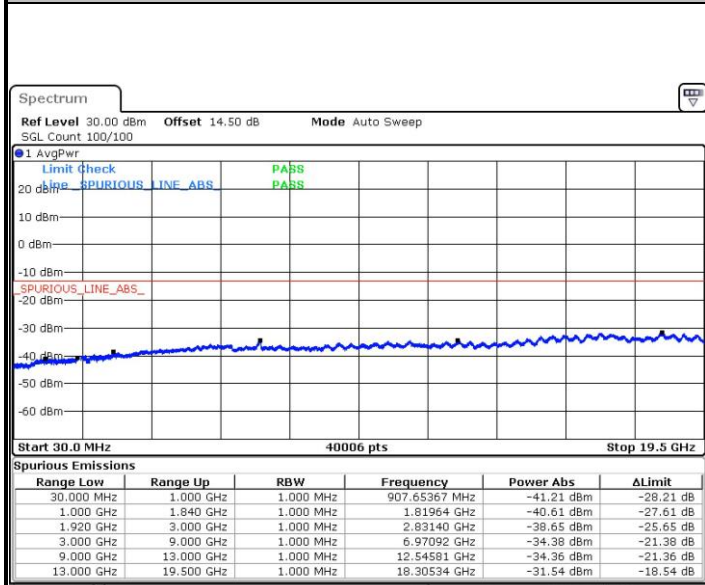

LTE Band 2 / 3MHz

Middle Channel / QPSK

Date: 30 JUN.2017 10:30:14

Middle Channel / 16QAM

Date: 30 JUN.2017 10:31:11

Highest Channel / QPSK

Date: 30 JUN.2017 10:37:29

Highest Channel / 16QAM

Date: 30 JUN.2017 10:38:26

LTE Band 2 / 5MHz

Lowest Channel / QPSK

Lowest Channel / 16QAM

Date: 30 JUN.2017 12:00:16

Date: 30 JUN.2017 12:01:12

Middle Channel / QPSK

Middle Channel / 16QAM

Date: 30 JUN.2017 12:02:51

Date: 30 JUN.2017 12:03:48

LTE Band 2 / 5MHz

Highest Channel / QPSK

Date: 30 JUN.2017 12:10:06

Highest Channel / 16QAM

Date: 30 JUN.2017 12:11:02

LTE Band 2 / 10MHz