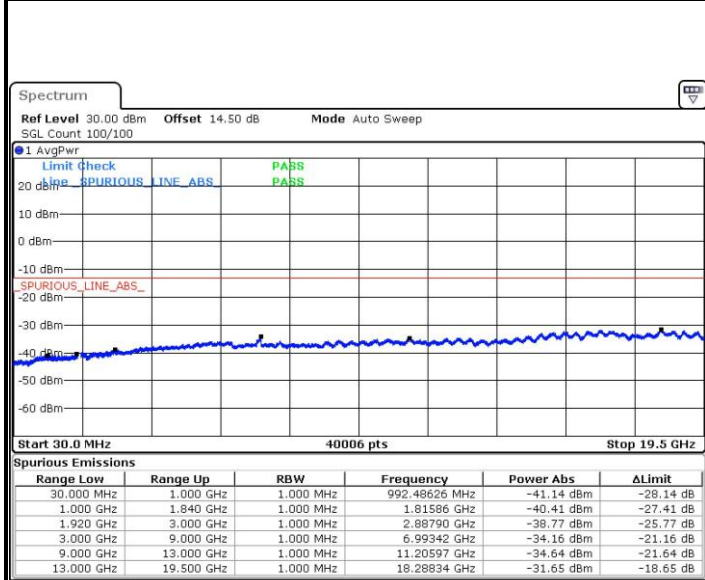

LTE Band 2 / 3MHz

Middle Channel / QPSK

Date: 30 JUN.2017 10:30:14

Middle Channel / 16QAM

Date: 30 JUN.2017 10:31:11

Highest Channel / QPSK

Date: 30 JUN.2017 10:37:29

Highest Channel / 16QAM

Date: 30 JUN.2017 10:38:26

LTE Band 2 / 5MHz

Lowest Channel / QPSK

Lowest Channel / 16QAM

Date: 30 JUN.2017 12:00:16

Date: 30 JUN.2017 12:01:12

Middle Channel / QPSK

Middle Channel / 16QAM

Date: 30 JUN.2017 12:02:51

Date: 30 JUN.2017 12:03:48

LTE Band 2 / 5MHz

Highest Channel / QPSK

Date: 30 JUN.2017 12:10:06

Highest Channel / 16QAM

Date: 30 JUN.2017 12:11:02

LTE Band 2 / 10MHz