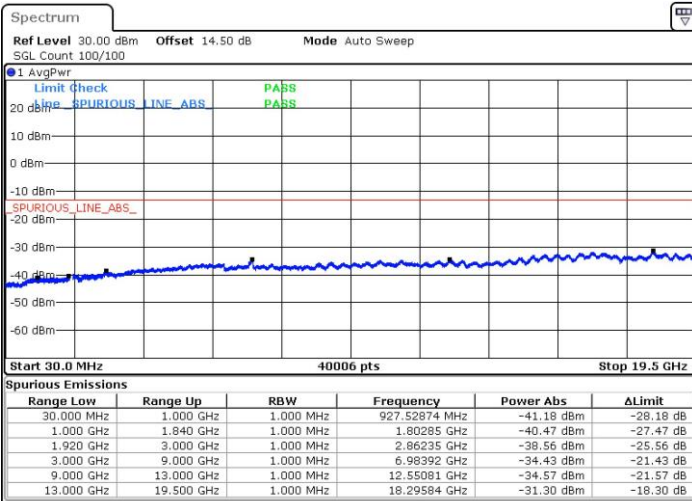

Date: 30 JUN.2017 12:02:51

Date: 30 JUN.2017 12:03:48

LTE Band 2 / 5MHz

Highest Channel / QPSK

Date: 30 JUN.2017 12:10:06

Highest Channel / 16QAM

Date: 30 JUN.2017 12:11:02

LTE Band 2 / 10MHz

Lowest Channel / QPSK

Date: 30 JUN.2017 10:54:35

Lowest Channel / 16QAM

Date: 30 JUN.2017 10:55:31

LTE Band 2 / 10MHz

Middle Channel / QPSK

Middle Channel / 16QAM

Date: 30 JUN.2017 10:57:10

Date: 30 JUN.2017 10:58:07

Highest Channel / QPSK

Highest Channel / 16QAM

Date: 30 JUN.2017 11:04:26

Date: 30 JUN.2017 11:05:23

LTE Band 2 / 15MHz

Lowest Channel / QPSK

Lowest Channel / 16QAM