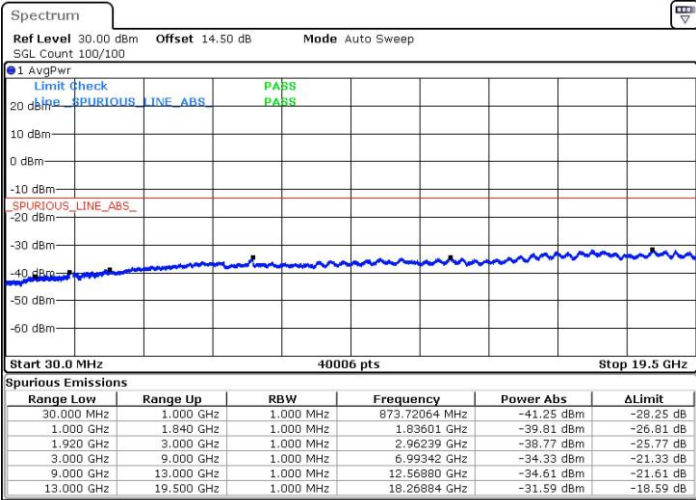

Date: 30 JUN.2017 11:12:16

Date: 30 JUN.2017 11:13:13

Middle Channel / QPSK

Middle Channel / 16QAM

Date: 30 JUN.2017 11:14:52

Date: 30 JUN.2017 11:15:49

LTE Band 2 / 15MHz

Highest Channel / QPSK

Date: 30 JUN.2017 11:22:09

Highest Channel / 16QAM

Date: 30 JUN.2017 11:23:05

LTE Band 2 / 20MHz

Lowest Channel / QPSK

Date: 30 JUN.2017 11:34:41

Lowest Channel / 16QAM

Date: 30 JUN.2017 11:35:37

LTE Band 2 / 20MHz

Middle Channel / QPSK

Middle Channel / 16QAM

Date: 30 JUN.2017 11:37:16

Date: 30 JUN.2017 11:38:13

Highest Channel / QPSK

Highest Channel / 16QAM

Date: 30 JUN.2017 11:44:32

Date: 30 JUN.2017 11:45:28

LTE Band 4 / 1.4MHz

Lowest Channel / QPSK

Lowest Channel / 16QAM

Date: 29 JUN.2017 21:53:06

Date: 29 JUN.2017 21:54:04

Middle Channel / QPSK

Middle Channel / 16QAM