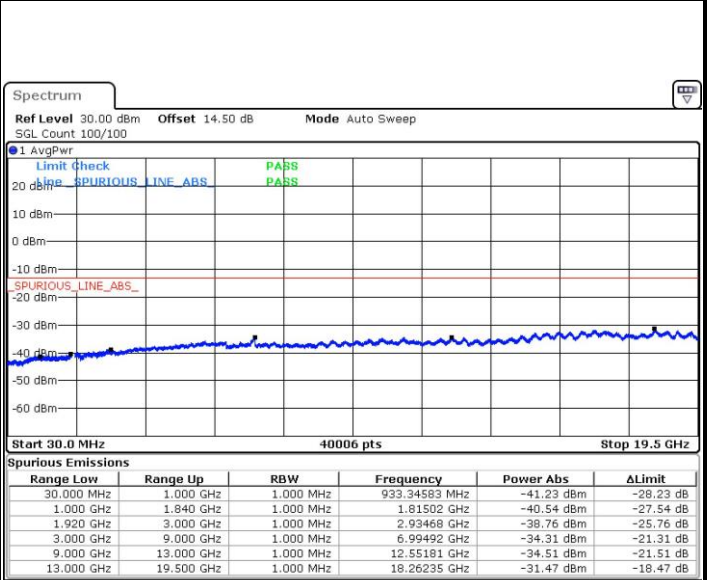

Date: 30 JUN.2017 10:38:26

LTE Band 2 / 5MHz

Lowest Channel / QPSK

Lowest Channel / 16QAM

Date: 30 JUN.2017 12:00:16

Date: 30 JUN.2017 12:01:12

Middle Channel / QPSK

Middle Channel / 16QAM

Date: 30 JUN.2017 12:02:51

Date: 30 JUN.2017 12:03:48

LTE Band 2 / 5MHz

Highest Channel / QPSK

Date: 30 JUN.2017 12:10:06

Highest Channel / 16QAM

Date: 30 JUN.2017 12:11:02

LTE Band 2 / 10MHz

Lowest Channel / QPSK

Date: 30 JUN.2017 10:54:35

Lowest Channel / 16QAM

Date: 30 JUN.2017 10:55:31

LTE Band 2 / 10MHz

Middle Channel / QPSK

Middle Channel / 16QAM

Date: 30 JUN.2017 10:57:10

Date: 30 JUN.2017 10:58:07

Highest Channel / QPSK

Highest Channel / 16QAM

Date: 30 JUN.2017 11:04:26

Date: 30 JUN.2017 11:05:23

LTE Band 2 / 15MHz

Lowest Channel / QPSK

Lowest Channel / 16QAM