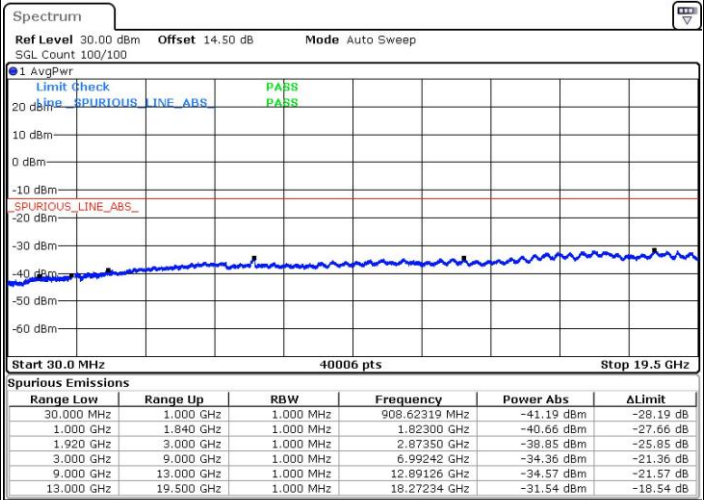

Date: 30 JUN.2017 11:12:16

Date: 30 JUN.2017 11:13:13

Middle Channel / QPSK

Middle Channel / 16QAM

Date: 30 JUN.2017 11:14:52

Date: 30 JUN.2017 11:15:49

LTE Band 2 / 15MHz

Highest Channel / QPSK

Date: 30 JUN.2017 11:22:09

Highest Channel / 16QAM

Date: 30 JUN.2017 11:23:05

LTE Band 2 / 20MHz

Lowest Channel / QPSK

Date: 30 JUN.2017 11:34:41

Lowest Channel / 16QAM

Date: 30 JUN.2017 11:35:37

LTE Band 2 / 20MHz

Middle Channel / QPSK

Middle Channel / 16QAM

Date: 30 JUN.2017 11:37:16

Date: 30 JUN.2017 11:38:13

Highest Channel / QPSK

Highest Channel / 16QAM

Date: 30 JUN.2017 11:44:32