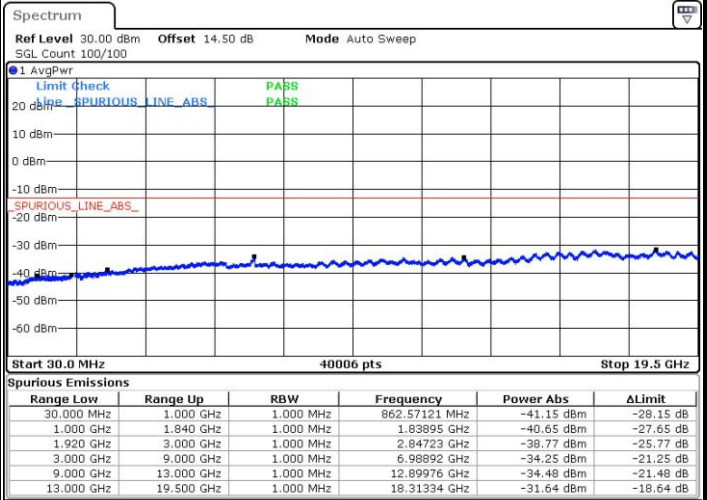

LTE Band 2 / 3MHz

Middle Channel / QPSK

Date: 30 JUN.2017 10:30:14

Middle Channel / 16QAM

Date: 30 JUN.2017 10:31:11

Highest Channel / QPSK

Date: 30 JUN.2017 10:37:29

Highest Channel / 16QAM

Date: 30 JUN.2017 10:38:26

LTE Band 2 / 5MHz

Lowest Channel / QPSK

Lowest Channel / 16QAM

Date: 30 JUN.2017 12:00:16

Date: 30 JUN.2017 12:01:12

Middle Channel / QPSK

Middle Channel / 16QAM

Date: 30 JUN.2017 12:02:51

Date: 30 JUN.2017 12:03:48

LTE Band 2 / 5MHz

Highest Channel / QPSK

Date: 30 JUN.2017 12:10:06

Highest Channel / 16QAM

Date: 30 JUN.2017 12:11:02

LTE Band 2 / 10MHz