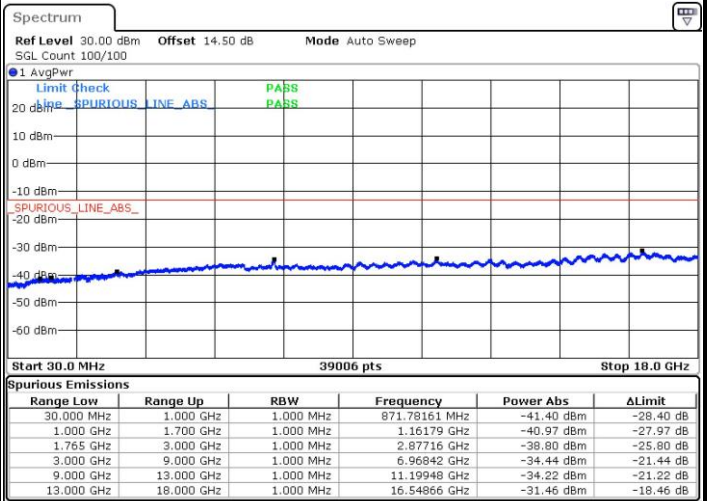

LTE Band 2 / 20MHz

Middle Channel / QPSK

Middle Channel / 16QAM

Date: 30 JUN.2017 11:37:16

Date: 30 JUN.2017 11:38:13

Highest Channel / QPSK

Highest Channel / 16QAM

Date: 30 JUN.2017 11:44:32

Date: 30 JUN.2017 11:45:28

LTE Band 4 / 1.4MHz

Lowest Channel / QPSK

Lowest Channel / 16QAM

Date: 29 JUN.2017 21:53:06

Date: 29 JUN.2017 21:54:04

Middle Channel / QPSK

Middle Channel / 16QAM

Date: 29 JUN.2017 21:55:44

Date: 29 JUN.2017 21:56:41

LTE Band 4 / 1.4MHz

Highest Channel / QPSK

Date: 29 JUN.2017 22:03:05

Highest Channel / 16QAM

Date: 29 JUN.2017 22:04:02

LTE Band 4 / 3MHz