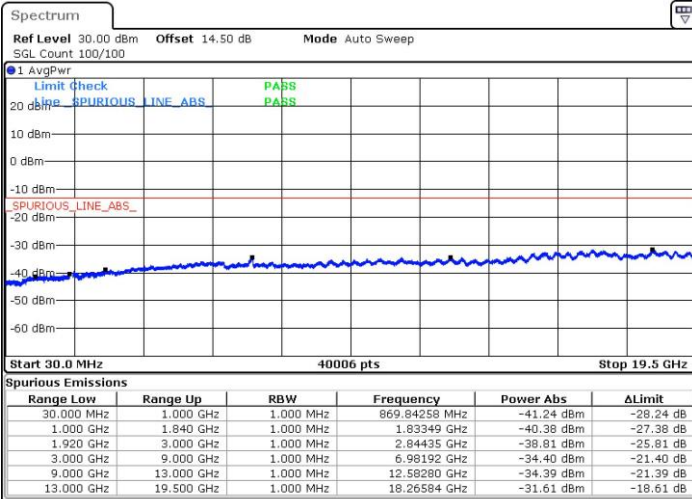

Date: 30 JUN.2017 10:38:26

LTE Band 2 / 5MHz

Lowest Channel / QPSK

Lowest Channel / 16QAM

Date: 30 JUN.2017 12:00:16

Date: 30 JUN.2017 12:01:12

Middle Channel / QPSK

Middle Channel / 16QAM

Date: 30 JUN.2017 12:02:51

Date: 30 JUN.2017 12:03:48

LTE Band 2 / 5MHz

Highest Channel / QPSK

Date: 30 JUN.2017 12:10:06

Highest Channel / 16QAM

Date: 30 JUN.2017 12:11:02

LTE Band 2 / 10MHz