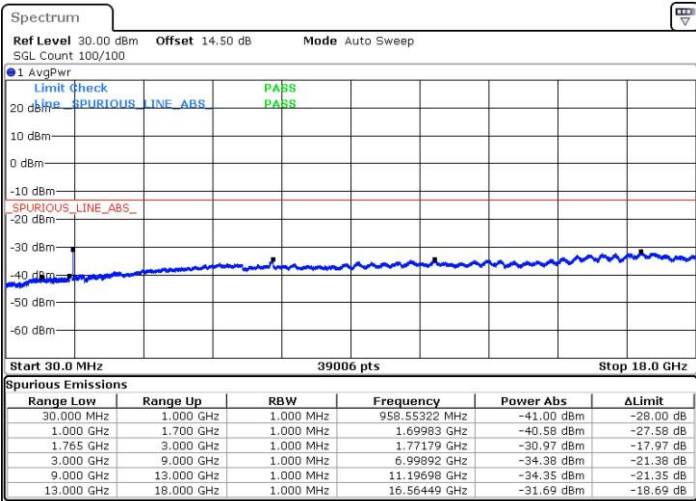

Date: 29 JUN.2017 23:06:52

Date: 29 JUN.2017 23:07:49

LTE Band 4 / 15MHz

Highest Channel / QPSK

Date: 29 JUN.2017 23:14:11

Highest Channel / 16QAM

Date: 29 JUN.2017 23:15:08

LTE Band 4 / 20MHz

Lowest Channel / QPSK

Date: 29 JUN.2017 23:21:30

Lowest Channel / 16QAM

Date: 29 JUN.2017 23:22:27

LTE Band 4 / 20MHz

Middle Channel / QPSK

Middle Channel / 16QAM

Date: 29 JUN.2017 23:24:07

Date: 29 JUN.2017 23:25:05

Highest Channel / QPSK

Highest Channel / 16QAM

Date: 29 JUN.2017 23:31:27

Date: 29 JUN.2017 23:32:24

LTE Band 7 / 5MHz

Lowest Channel / QPSK

Lowest Channel / 16QAM

Date: 30 JUN.2017 14:21:20

Date: 30 JUN.2017 14:22:14

Middle Channel / QPSK

Middle Channel / 16QAM

Date: 30 JUN.2017 14:23:51

Date: 30 JUN.2017 14:24:45

LTE Band 7 / 5MHz

Highest Channel / QPSK