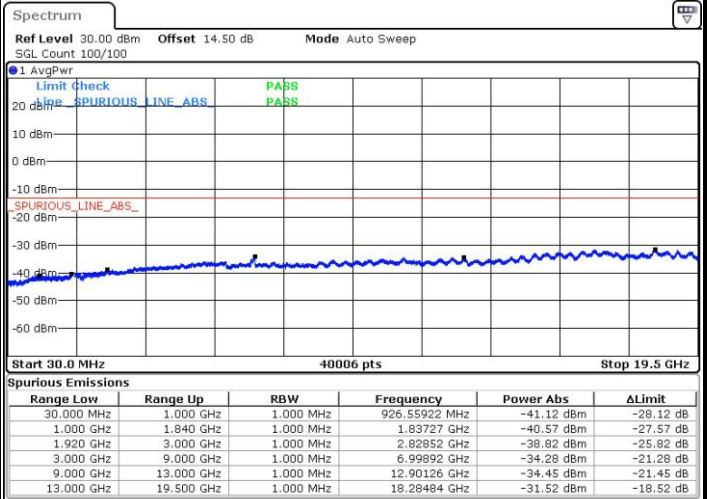

Date: 30 JUN.2017 10:38:26

LTE Band 2 / 5MHz

Lowest Channel / QPSK

Lowest Channel / 16QAM

Date: 30 JUN.2017 12:00:16

Date: 30 JUN.2017 12:01:12

Middle Channel / QPSK

Middle Channel / 16QAM

Date: 30 JUN.2017 12:02:51

Date: 30 JUN.2017 12:03:48

LTE Band 2 / 5MHz

Highest Channel / QPSK

Date: 30 JUN.2017 12:10:06

Highest Channel / 16QAM

Date: 30 JUN.2017 12:11:02

LTE Band 2 / 10MHz