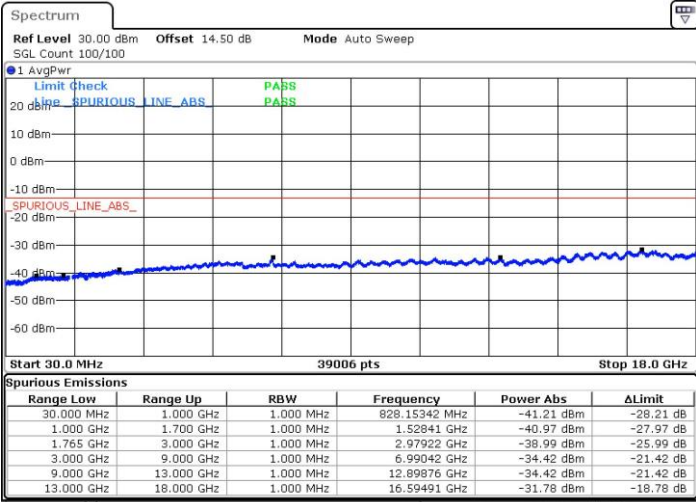

Date: 29 JUN.2017 22:27:40

Date: 29 JUN.2017 22:28:37

Middle Channel / QPSK

Middle Channel / 16QAM

Date: 29 JUN.2017 22:30:17

Date: 29 JUN.2017 22:31:15

LTE Band 4 / 5MHz

Highest Channel / QPSK

Date: 29 JUN.2017 22:37:37

Highest Channel / 16QAM

Date: 29 JUN.2017 22:38:34

LTE Band 4 / 10MHz

Lowest Channel / QPSK

Date: 29 JUN.2017 22:44:56

Lowest Channel / 16QAM

Date: 29 JUN.2017 22:45:54

LTE Band 4 / 10MHz

Middle Channel / QPSK

Middle Channel / 16QAM

Date: 29 JUN.2017 22:49:34

Date: 29 JUN.2017 22:50:31

Highest Channel / QPSK

Highest Channel / 16QAM

Date: 29 JUN.2017 22:56:54