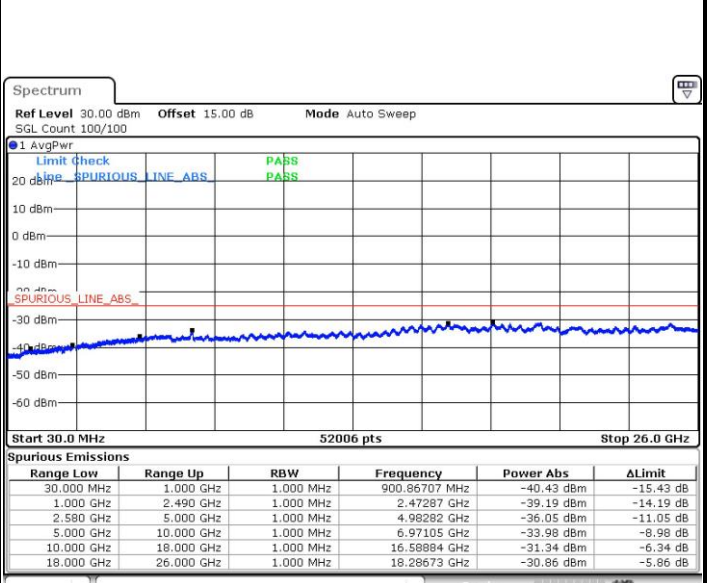

Date: 29 JUN.2017 23:25:05

Highest Channel / QPSK

Highest Channel / 16QAM

Date: 29 JUN.2017 23:31:27

Date: 29 JUN.2017 23:32:24

LTE Band 7 / 5MHz

Lowest Channel / QPSK

Lowest Channel / 16QAM

Date: 30 JUN.2017 14:21:20

Date: 30 JUN.2017 14:22:14

Middle Channel / QPSK

Middle Channel / 16QAM

Date: 30 JUN.2017 14:23:51

Date: 30 JUN.2017 14:24:45

LTE Band 7 / 5MHz

Highest Channel / QPSK

Date: 30 JUN.2017 14:31:02

Highest Channel / 16QAM

Date: 30 JUN.2017 14:31:56

LTE Band 7 / 10MHz

Lowest Channel / QPSK

Date: 30 JUN.2017 14:38:12

Lowest Channel / 16QAM

Date: 30 JUN.2017 14:39:06