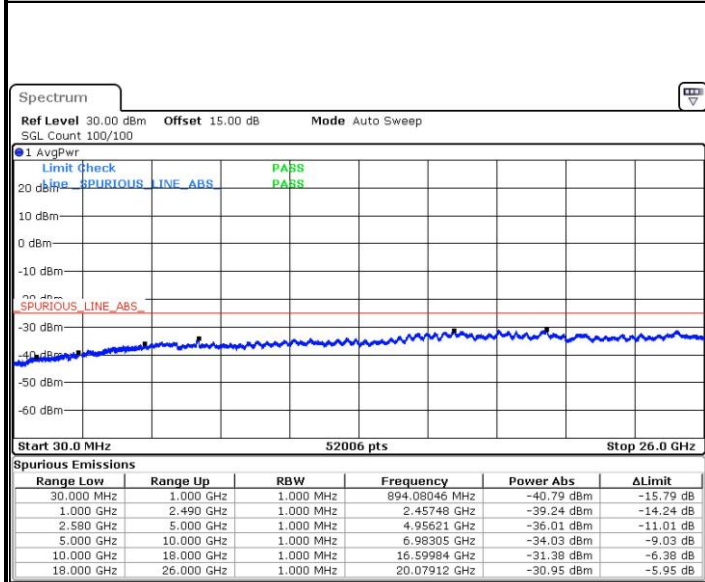

Lowest Channel / QPSK

Date: 29 JUN.2017 23:21:30

Lowest Channel / 16QAM

Date: 29 JUN.2017 23:22:27

LTE Band 4 / 20MHz

Middle Channel / QPSK

Middle Channel / 16QAM

Date: 29 JUN.2017 23:24:07

Date: 29 JUN.2017 23:25:05

Highest Channel / QPSK

Highest Channel / 16QAM

Date: 29 JUN.2017 23:31:27

Date: 29 JUN.2017 23:32:24

LTE Band 7 / 5MHz

Lowest Channel / QPSK

Lowest Channel / 16QAM

Date: 30 JUN.2017 14:21:20

Date: 30 JUN.2017 14:22:14

Middle Channel / QPSK

Middle Channel / 16QAM

Date: 30 JUN.2017 14:23:51

Date: 30 JUN.2017 14:24:45

LTE Band 7 / 5MHz

Highest Channel / QPSK

Date: 30 JUN.2017 14:31:02

Highest Channel / 16QAM

Date: 30 JUN.2017 14:31:56

LTE Band 7 / 10MHz

Lowest Channel / QPSK

Date: 30 JUN.2017 14:38:12

Lowest Channel / 16QAM

Date: 30 JUN.2017 14:39:06