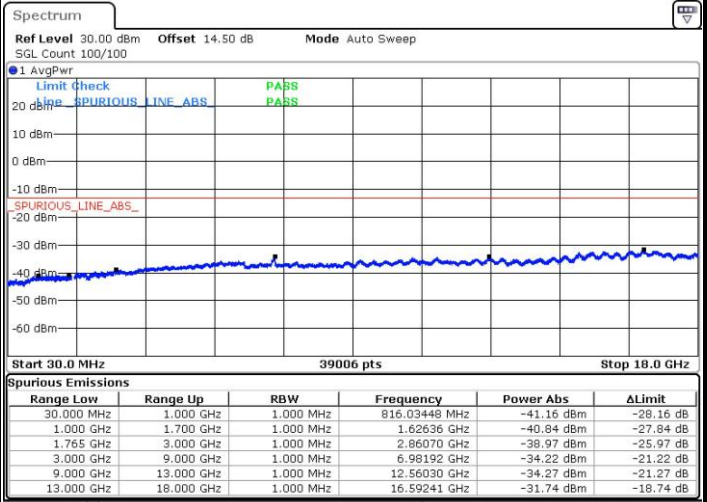

Date: 29 JUN.2017 22:27:40

Date: 29 JUN.2017 22:28:37

Middle Channel / QPSK

Middle Channel / 16QAM

Date: 29 JUN.2017 22:30:17

Date: 29 JUN.2017 22:31:15

LTE Band 4 / 5MHz

Highest Channel / QPSK

Date: 29 JUN.2017 22:37:37

Highest Channel / 16QAM

Date: 29 JUN.2017 22:38:34

LTE Band 4 / 10MHz

Lowest Channel / QPSK

Date: 29 JUN.2017 22:44:56

Lowest Channel / 16QAM

Date: 29 JUN.2017 22:45:54

LTE Band 4 / 10MHz

Middle Channel / QPSK

Middle Channel / 16QAM

Date: 29 JUN.2017 22:49:34

Date: 29 JUN.2017 22:50:31

Highest Channel / QPSK

Highest Channel / 16QAM

Date: 29 JUN.2017 22:56:54