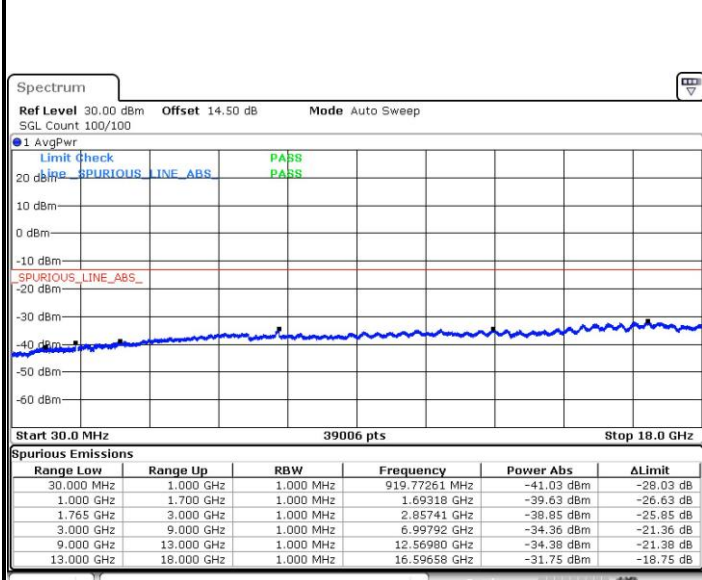

Date: 29 JUN.2017 22:13:59

Highest Channel / QPSK

Date: 29 JUN.2017 22:20:21

Highest Channel / 16QAM

Date: 29 JUN.2017 22:21:18

LTE Band 4 / 5MHz

Lowest Channel / QPSK

Lowest Channel / 16QAM

Date: 29 JUN.2017 22:27:40

Date: 29 JUN.2017 22:28:37

Middle Channel / QPSK

Middle Channel / 16QAM

Date: 29 JUN.2017 22:30:17

Date: 29 JUN.2017 22:31:15

LTE Band 4 / 5MHz

Highest Channel / QPSK

Date: 29 JUN.2017 22:37:37

Highest Channel / 16QAM

Date: 29 JUN.2017 22:38:34

LTE Band 4 / 10MHz

Lowest Channel / QPSK

Date: 29 JUN.2017 22:44:56

Lowest Channel / 16QAM

Date: 29 JUN.2017 22:45:54

LTE Band 4 / 10MHz

Middle Channel / QPSK

Middle Channel / 16QAM

Date: 29 JUN.2017 22:49:34

Date: 29 JUN.2017 22:50:31

Highest Channel / QPSK

Highest Channel / 16QAM

Date: 29 JUN.2017 22:56:54