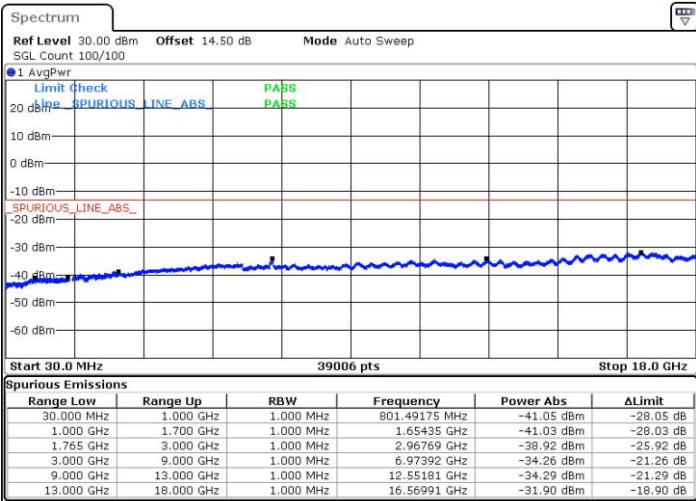

Date: 29 JUN.2017 22:37:37

Highest Channel / 16QAM

Date: 29 JUN.2017 22:38:34

LTE Band 4 / 10MHz

Lowest Channel / QPSK

Date: 29 JUN.2017 22:44:56

Lowest Channel / 16QAM

Date: 29 JUN.2017 22:45:54

LTE Band 4 / 10MHz

Middle Channel / QPSK

Middle Channel / 16QAM

Date: 29 JUN.2017 22:49:34

Date: 29 JUN.2017 22:50:31

Highest Channel / QPSK

Highest Channel / 16QAM

Date: 29 JUN.2017 22:56:54

Date: 29 JUN.2017 22:57:52

LTE Band 4 / 15MHz

Lowest Channel / QPSK

Lowest Channel / 16QAM

Date: 29 JUN.2017 23:04:14

Date: 29 JUN.2017 23:05:12

Middle Channel / QPSK

Middle Channel / 16QAM

Date: 29 JUN.2017 23:06:52

Date: 29 JUN.2017 23:07:49

LTE Band 4 / 15MHz

Highest Channel / QPSK

Date: 29 JUN.2017 23:14:11

Highest Channel / 16QAM

Date: 29 JUN.2017 23:15:08

LTE Band 4 / 20MHz