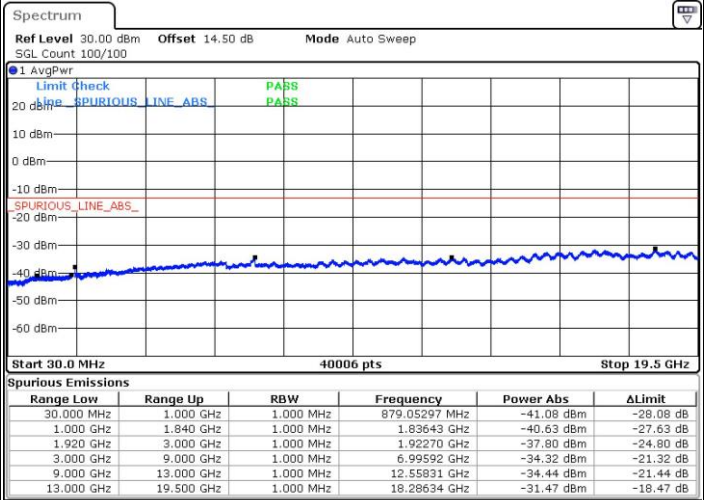

Date: 30 JUN.2017 10:58:07

Highest Channel / QPSK

Highest Channel / 16QAM

Date: 30 JUN.2017 11:04:26

Date: 30 JUN.2017 11:05:23

LTE Band 2 / 15MHz

Lowest Channel / QPSK

Lowest Channel / 16QAM

Date: 30 JUN.2017 11:12:16

Date: 30 JUN.2017 11:13:13

Middle Channel / QPSK

Middle Channel / 16QAM

Date: 30 JUN.2017 11:14:52

Date: 30 JUN.2017 11:15:49

LTE Band 2 / 15MHz

Highest Channel / QPSK

Date: 30 JUN.2017 11:22:09

Highest Channel / 16QAM

Date: 30 JUN.2017 11:23:05

LTE Band 2 / 20MHz

Lowest Channel / QPSK

Date: 30 JUN.2017 11:34:41

Lowest Channel / 16QAM

Date: 30 JUN.2017 11:35:37