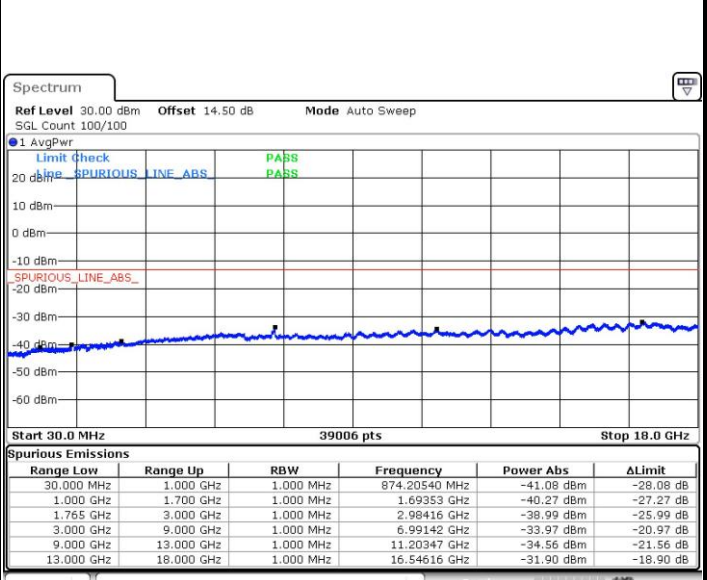

Date: 29 JUN.2017 22:13:59

Highest Channel / QPSK

Date: 29 JUN.2017 22:20:21

Highest Channel / 16QAM

Date: 29 JUN.2017 22:21:18

LTE Band 4 / 5MHz

Lowest Channel / QPSK

Lowest Channel / 16QAM

Date: 29 JUN.2017 22:27:40

Date: 29 JUN.2017 22:28:37

Middle Channel / QPSK

Middle Channel / 16QAM

Date: 29 JUN.2017 22:30:17

Date: 29 JUN.2017 22:31:15

LTE Band 4 / 5MHz

Highest Channel / QPSK

Date: 29 JUN.2017 22:37:37

Highest Channel / 16QAM

Date: 29 JUN.2017 22:38:34

LTE Band 4 / 10MHz

Lowest Channel / QPSK

Date: 29 JUN.2017 22:44:56

Lowest Channel / 16QAM

Date: 29 JUN.2017 22:45:54

LTE Band 4 / 10MHz

Middle Channel / QPSK

Middle Channel / 16QAM

Date: 29 JUN.2017 22:49:34

Date: 29 JUN.2017 22:50:31

Highest Channel / QPSK

Highest Channel / 16QAM

Date: 29 JUN.2017 22:56:54