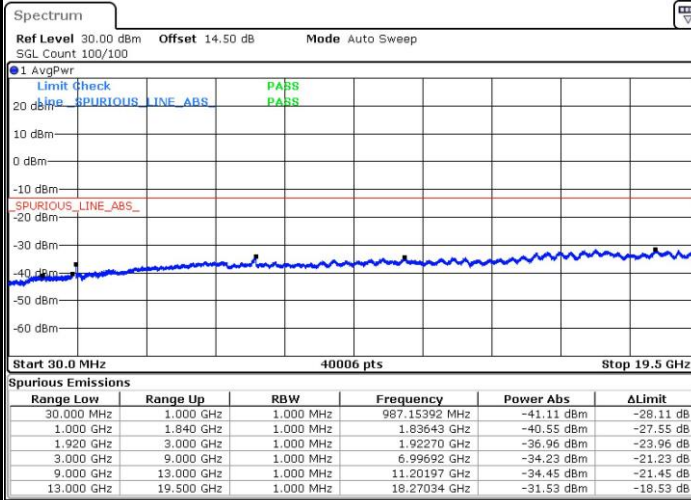

Date: 30 JUN.2017 10:58:07

Highest Channel / QPSK

Highest Channel / 16QAM

Date: 30 JUN.2017 11:04:26

Date: 30 JUN.2017 11:05:23

LTE Band 2 / 15MHz

Lowest Channel / QPSK

Lowest Channel / 16QAM

Date: 30 JUN.2017 11:12:16

Date: 30 JUN.2017 11:13:13

Middle Channel / QPSK

Middle Channel / 16QAM

Date: 30 JUN.2017 11:14:52

Date: 30 JUN.2017 11:15:49

LTE Band 2 / 15MHz

Highest Channel / QPSK

Date: 30 JUN.2017 11:22:09

Highest Channel / 16QAM

Date: 30 JUN.2017 11:23:05

LTE Band 2 / 20MHz

Lowest Channel / QPSK

Date: 30 JUN.2017 11:34:41

Lowest Channel / 16QAM

Date: 30 JUN.2017 11:35:37