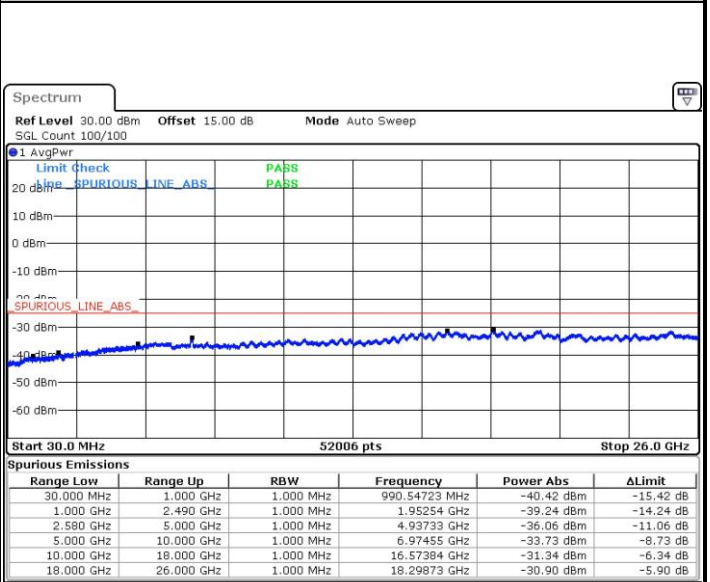

Lowest Channel / QPSK

Date: 29 JUN.2017 23:21:30

Lowest Channel / 16QAM

Date: 29 JUN.2017 23:22:27

LTE Band 4 / 20MHz

Middle Channel / QPSK

Middle Channel / 16QAM

Date: 29 JUN.2017 23:24:07

Date: 29 JUN.2017 23:25:05

Highest Channel / QPSK

Highest Channel / 16QAM

Date: 29 JUN.2017 23:31:27

Date: 29 JUN.2017 23:32:24

LTE Band 7 / 5MHz

Lowest Channel / QPSK

Lowest Channel / 16QAM

Date: 30 JUN.2017 14:21:20

Date: 30 JUN.2017 14:22:14

Middle Channel / QPSK

Middle Channel / 16QAM

Date: 30 JUN.2017 14:23:51

Date: 30 JUN.2017 14:24:45

LTE Band 7 / 5MHz

Highest Channel / QPSK

Date: 30 JUN.2017 14:31:02

Highest Channel / 16QAM

Date: 30 JUN.2017 14:31:56

LTE Band 7 / 10MHz

Lowest Channel / QPSK

Date: 30 JUN.2017 14:38:12

Lowest Channel / 16QAM

Date: 30 JUN.2017 14:39:06