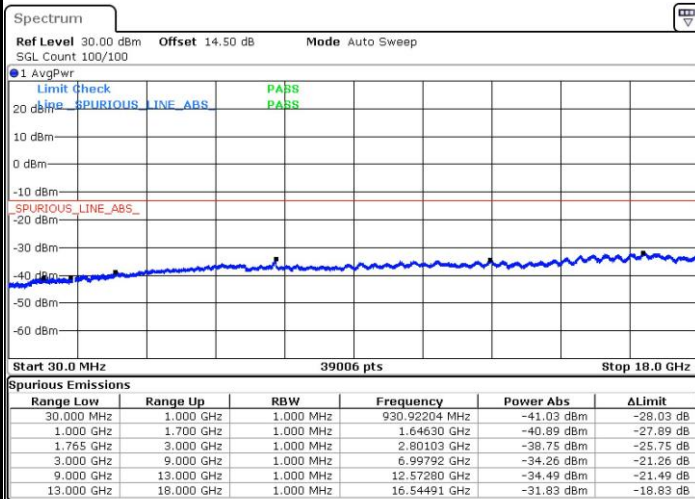

Date: 29 JUN.2017 22:57:52

LTE Band 4 / 15MHz

Lowest Channel / QPSK

Lowest Channel / 16QAM

Date: 29 JUN.2017 23:04:14

Date: 29 JUN.2017 23:05:12

Middle Channel / QPSK

Middle Channel / 16QAM

Date: 29 JUN.2017 23:06:52

Date: 29 JUN.2017 23:07:49

LTE Band 4 / 15MHz

Highest Channel / QPSK

Date: 29 JUN.2017 23:14:11

Highest Channel / 16QAM

Date: 29 JUN.2017 23:15:08

LTE Band 4 / 20MHz

Lowest Channel / QPSK

Date: 29 JUN.2017 23:21:30

Lowest Channel / 16QAM

Date: 29 JUN.2017 23:22:27

LTE Band 4 / 20MHz

Middle Channel / QPSK

Middle Channel / 16QAM

Date: 29 JUN.2017 23:24:07