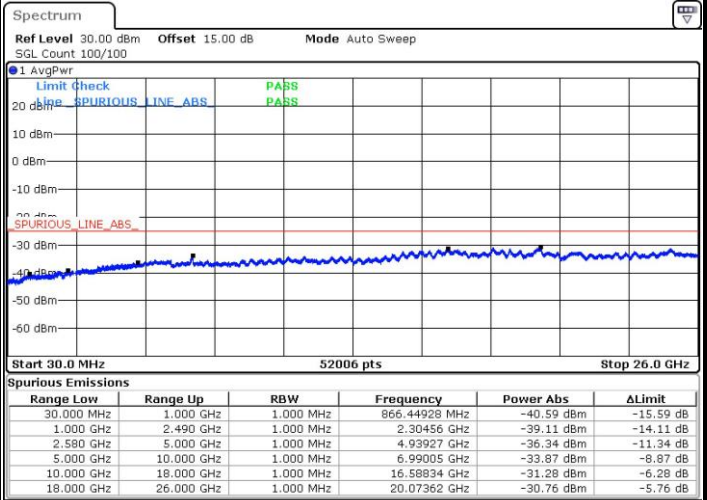

Lowest Channel / QPSK

Date: 29 JUN.2017 23:21:30

Lowest Channel / 16QAM

Date: 29 JUN.2017 23:22:27

LTE Band 4 / 20MHz

Middle Channel / QPSK

Middle Channel / 16QAM

Date: 29 JUN.2017 23:24:07

Date: 29 JUN.2017 23:25:05

Highest Channel / QPSK

Highest Channel / 16QAM

Date: 29 JUN.2017 23:31:27

Date: 29 JUN.2017 23:32:24

LTE Band 7 / 5MHz

Lowest Channel / QPSK

Lowest Channel / 16QAM

Date: 30 JUN.2017 14:21:20

Date: 30 JUN.2017 14:22:14

Middle Channel / QPSK

Middle Channel / 16QAM

Date: 30 JUN.2017 14:23:51

Date: 30 JUN.2017 14:24:45

LTE Band 7 / 5MHz

Highest Channel / QPSK

Date: 30 JUN.2017 14:31:02

Highest Channel / 16QAM

Date: 30 JUN.2017 14:31:56

LTE Band 7 / 10MHz

Lowest Channel / QPSK

Date: 30 JUN.2017 14:38:12

Lowest Channel / 16QAM

Date: 30 JUN.2017 14:39:06