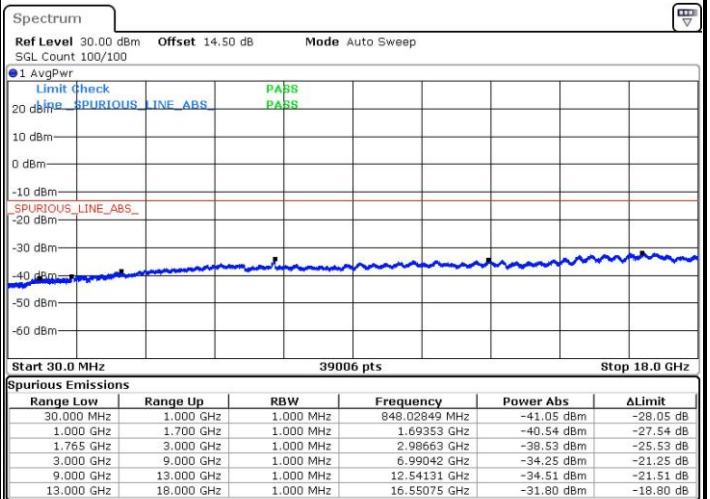

Date: 29 JUN.2017 22:57:52

LTE Band 4 / 15MHz

Lowest Channel / QPSK

Lowest Channel / 16QAM

Date: 29 JUN.2017 23:04:14

Date: 29 JUN.2017 23:05:12

Middle Channel / QPSK

Middle Channel / 16QAM

Date: 29 JUN.2017 23:06:52

Date: 29 JUN.2017 23:07:49

LTE Band 4 / 15MHz

Highest Channel / QPSK

Date: 29 JUN.2017 23:14:11

Highest Channel / 16QAM

Date: 29 JUN.2017 23:15:08

LTE Band 4 / 20MHz

Lowest Channel / QPSK

Date: 29 JUN.2017 23:21:30

Lowest Channel / 16QAM

Date: 29 JUN.2017 23:22:27

LTE Band 4 / 20MHz

Middle Channel / QPSK

Middle Channel / 16QAM

Date: 29 JUN.2017 23:24:07

Date: 29 JUN.2017 23:25:05

Highest Channel / QPSK

Highest Channel / 16QAM

Date: 29 JUN.2017 23:31:27

Date: 29 JUN.2017 23:32:24

LTE Band 7 / 5MHz

Lowest Channel / QPSK

Lowest Channel / 16QAM