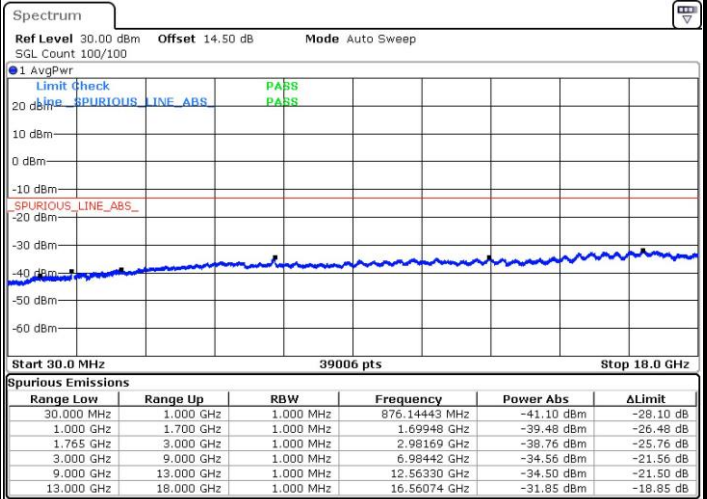

LTE Band 4 / 10MHz

Middle Channel / QPSK

Middle Channel / 16QAM

Date: 29 JUN.2017 22:49:34

Date: 29 JUN.2017 22:50:31

Highest Channel / QPSK

Highest Channel / 16QAM

Date: 29 JUN.2017 22:56:54

Date: 29 JUN.2017 22:57:52

LTE Band 4 / 15MHz

Lowest Channel / QPSK

Lowest Channel / 16QAM

Date: 29 JUN.2017 23:04:14

Date: 29 JUN.2017 23:05:12

Middle Channel / QPSK

Middle Channel / 16QAM

Date: 29 JUN.2017 23:06:52

Date: 29 JUN.2017 23:07:49

LTE Band 4 / 15MHz

Highest Channel / QPSK

Date: 29 JUN.2017 23:14:11

Highest Channel / 16QAM

Date: 29 JUN.2017 23:15:08

LTE Band 4 / 20MHz