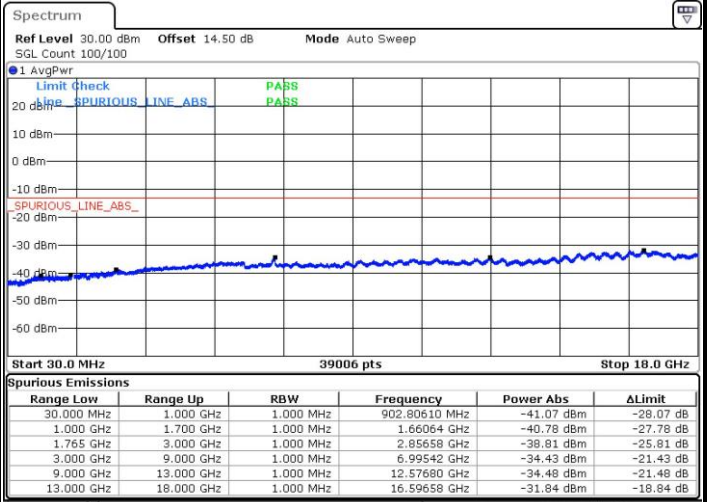

Date: 29 JUN.2017 23:06:52

Date: 29 JUN.2017 23:07:49

LTE Band 4 / 15MHz

Highest Channel / QPSK

Date: 29 JUN.2017 23:14:11

Highest Channel / 16QAM

Date: 29 JUN.2017 23:15:08

LTE Band 4 / 20MHz

Lowest Channel / QPSK

Date: 29 JUN.2017 23:21:30

Lowest Channel / 16QAM

Date: 29 JUN.2017 23:22:27

LTE Band 4 / 20MHz

Middle Channel / QPSK

Middle Channel / 16QAM

Date: 29 JUN.2017 23:24:07

Date: 29 JUN.2017 23:25:05

Highest Channel / QPSK

Highest Channel / 16QAM

Date: 29 JUN.2017 23:31:27

Date: 29 JUN.2017 23:32:24

LTE Band 7 / 5MHz

Lowest Channel / QPSK

Lowest Channel / 16QAM