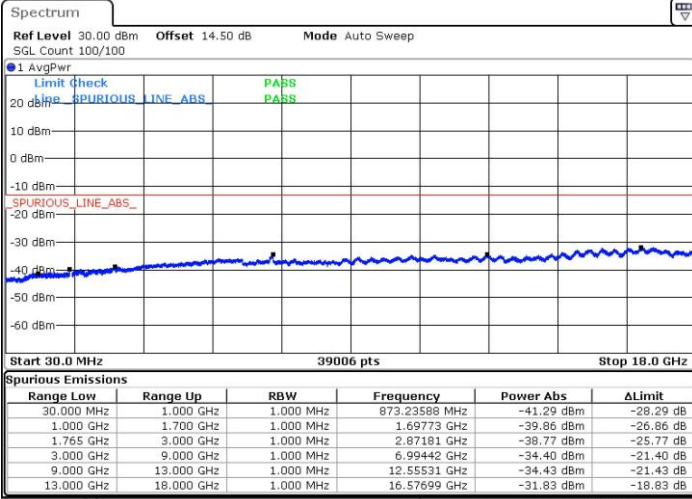

Date: 29 JUN.2017 22:37:37

Highest Channel / 16QAM

Date: 29 JUN.2017 22:38:34

LTE Band 4 / 10MHz

Lowest Channel / QPSK

Date: 29 JUN.2017 22:44:56

Lowest Channel / 16QAM

Date: 29 JUN.2017 22:45:54

LTE Band 4 / 10MHz

Middle Channel / QPSK

Middle Channel / 16QAM

Date: 29 JUN.2017 22:49:34

Date: 29 JUN.2017 22:50:31

Highest Channel / QPSK

Highest Channel / 16QAM

Date: 29 JUN.2017 22:56:54

Date: 29 JUN.2017 22:57:52

LTE Band 4 / 15MHz

Lowest Channel / QPSK

Lowest Channel / 16QAM

Date: 29 JUN.2017 23:04:14

Date: 29 JUN.2017 23:05:12

Middle Channel / QPSK

Middle Channel / 16QAM

Date: 29 JUN.2017 23:06:52

Date: 29 JUN.2017 23:07:49

LTE Band 4 / 15MHz

Highest Channel / QPSK

Date: 29 JUN.2017 23:14:11

Highest Channel / 16QAM

Date: 29 JUN.2017 23:15:08

LTE Band 4 / 20MHz