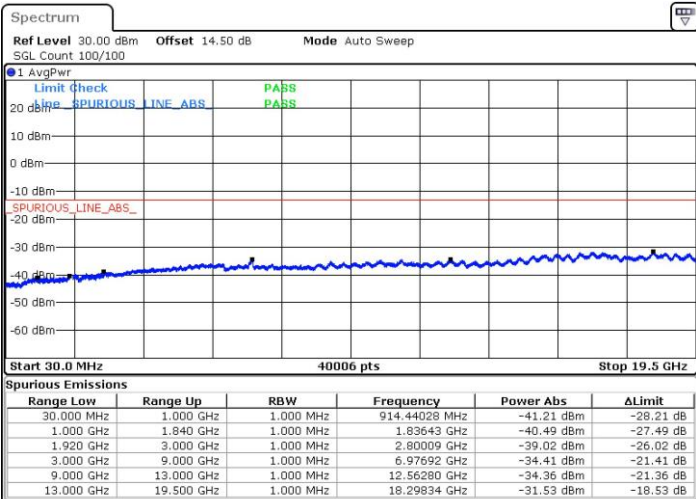

Date: 30 JUN.2017 11:22:09

Highest Channel / 16QAM

Date: 30 JUN.2017 11:23:05

LTE Band 2 / 20MHz

Lowest Channel / QPSK

Date: 30 JUN.2017 11:34:41

Lowest Channel / 16QAM

Date: 30 JUN.2017 11:35:37

LTE Band 2 / 20MHz

Middle Channel / QPSK

Middle Channel / 16QAM

Date: 30 JUN.2017 11:37:16

Date: 30 JUN.2017 11:38:13

Highest Channel / QPSK

Highest Channel / 16QAM

Date: 30 JUN.2017 11:44:32

Date: 30 JUN.2017 11:45:28

LTE Band 4 / 1.4MHz

Lowest Channel / QPSK

Lowest Channel / 16QAM

Date: 29 JUN.2017 21:53:06

Date: 29 JUN.2017 21:54:04

Middle Channel / QPSK

Middle Channel / 16QAM

Date: 29 JUN.2017 21:55:44

Date: 29 JUN.2017 21:56:41

LTE Band 4 / 1.4MHz

Highest Channel / QPSK

Date: 29 JUN.2017 22:03:05

Highest Channel / 16QAM

Date: 29 JUN.2017 22:04:02

LTE Band 4 / 3MHz