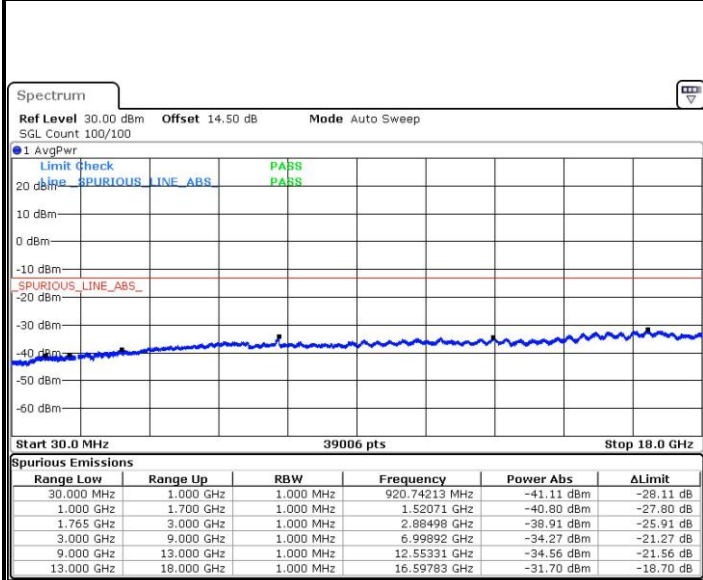

Date: 30 JUN.2017 11:45:28

LTE Band 4 / 1.4MHz

Lowest Channel / QPSK

Lowest Channel / 16QAM

Date: 29 JUN.2017 21:53:06

Date: 29 JUN.2017 21:54:04

Middle Channel / QPSK

Middle Channel / 16QAM

Date: 29 JUN.2017 21:55:44

Date: 29 JUN.2017 21:56:41

LTE Band 4 / 1.4MHz

Highest Channel / QPSK

Date: 29 JUN.2017 22:03:05

Highest Channel / 16QAM

Date: 29 JUN.2017 22:04:02

LTE Band 4 / 3MHz

Lowest Channel / QPSK

Date: 29 JUN.2017 22:10:25

Lowest Channel / 16QAM

Date: 29 JUN.2017 22:11:22

LTE Band 4 / 3MHz

Middle Channel / QPSK

Date: 29 JUN.2017 22:13:01

Middle Channel / 16QAM

Date: 29 JUN.2017 22:13:59

Highest Channel / QPSK

Date: 29 JUN.2017 22:20:21

Highest Channel / 16QAM

Date: 29 JUN.2017 22:21:18

LTE Band 4 / 5MHz

Lowest Channel / QPSK

Lowest Channel / 16QAM