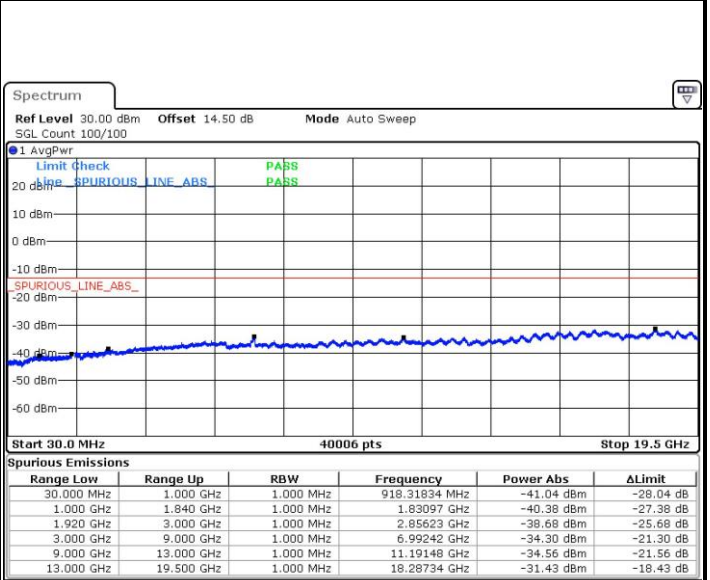

LTE Band 2 / 3MHz

Middle Channel / QPSK

Date: 30 JUN.2017 10:30:14

Middle Channel / 16QAM

Date: 30 JUN.2017 10:31:11

Highest Channel / QPSK

Date: 30 JUN.2017 10:37:29

Highest Channel / 16QAM

Date: 30 JUN.2017 10:38:26

LTE Band 2 / 5MHz

Lowest Channel / QPSK

Lowest Channel / 16QAM

Date: 30 JUN.2017 12:00:16

Date: 30 JUN.2017 12:01:12

Middle Channel / QPSK

Middle Channel / 16QAM

Date: 30 JUN.2017 12:02:51

Date: 30 JUN.2017 12:03:48

LTE Band 2 / 5MHz

Highest Channel / QPSK

Date: 30 JUN.2017 12:10:06

Highest Channel / 16QAM

Date: 30 JUN.2017 12:11:02

LTE Band 2 / 10MHz