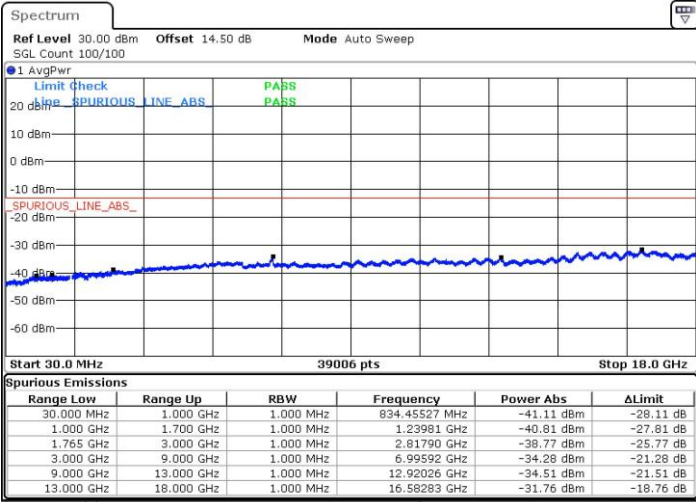

Date: 29 JUN.2017 23:06:52

Date: 29 JUN.2017 23:07:49

LTE Band 4 / 15MHz

Highest Channel / QPSK

Date: 29 JUN.2017 23:14:11

Highest Channel / 16QAM

Date: 29 JUN.2017 23:15:08

LTE Band 4 / 20MHz

Lowest Channel / QPSK

Date: 29 JUN.2017 23:21:30

Lowest Channel / 16QAM

Date: 29 JUN.2017 23:22:27

LTE Band 4 / 20MHz

Middle Channel / QPSK

Middle Channel / 16QAM

Date: 29 JUN.2017 23:24:07

Date: 29 JUN.2017 23:25:05

Highest Channel / QPSK

Highest Channel / 16QAM

Date: 29 JUN.2017 23:31:27

Date: 29 JUN.2017 23:32:24

LTE Band 7 / 5MHz

Lowest Channel / QPSK

Lowest Channel / 16QAM