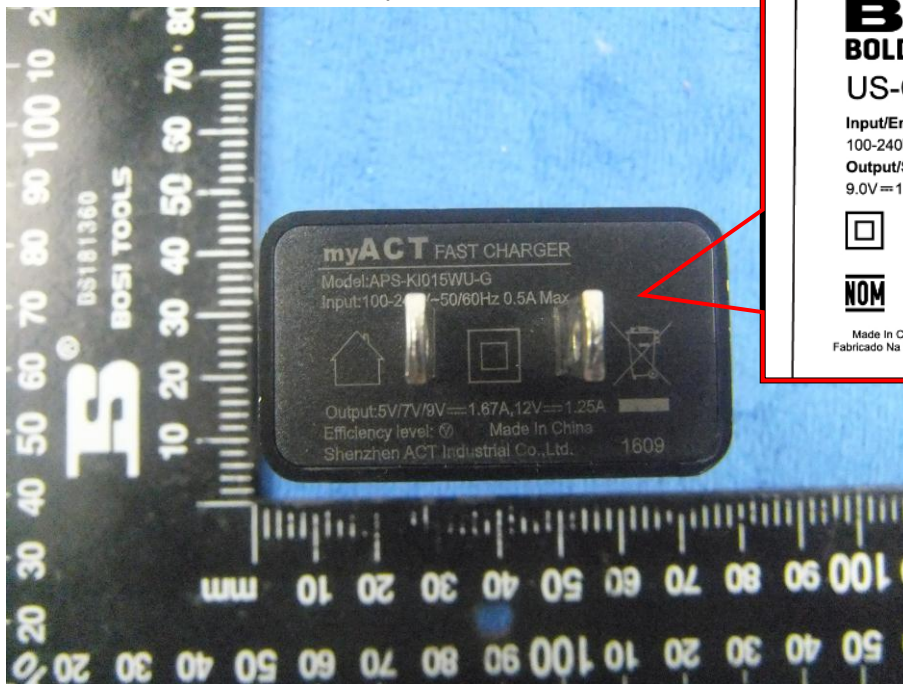

## Annex B. EUT And Test Setup Photographs

### Annex B.i. Photograph: EUT External Photo

Whole Package View

Adapter - Front View

**BLU**  
**BOLD LIKE US**  
**US-CB-1670**

**Input/Entrada/Entrée**  
100-240V ~ 50/60Hz 0.5A

**Output/Salida/Saída/Sortie**  
9.0V = 1.67A