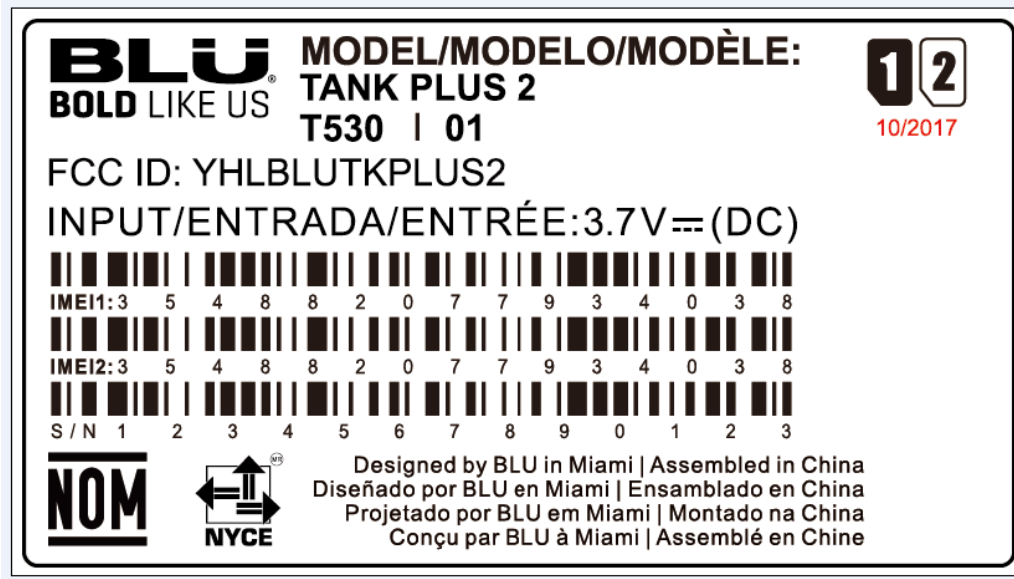

EXHIBIT A - FCC ID LABEL AND LOCATION

FCC ID Label

FCC ID Label Location Information

The label shown shall be permanently affixed at a conspicuous location on the device and be readily visible to the user at the time purchase (Labeling requirements per 2.925)