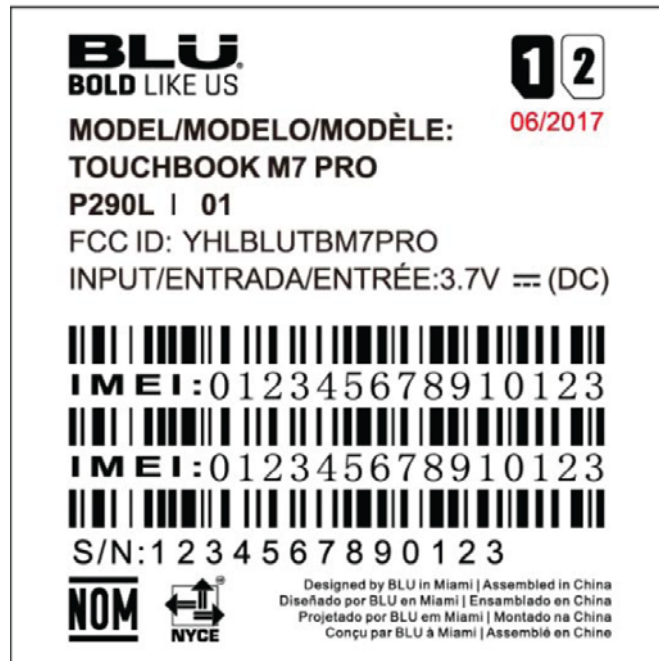

EXHIBIT A - FCC ID LABEL AND LOCATION

FCC ID Label

FCC ID Label Location Information

The label shown shall be permanently affixed at a conspicuous location on the device and be readily visible to the user at the time purchase (Labeling requirements per 2.925)