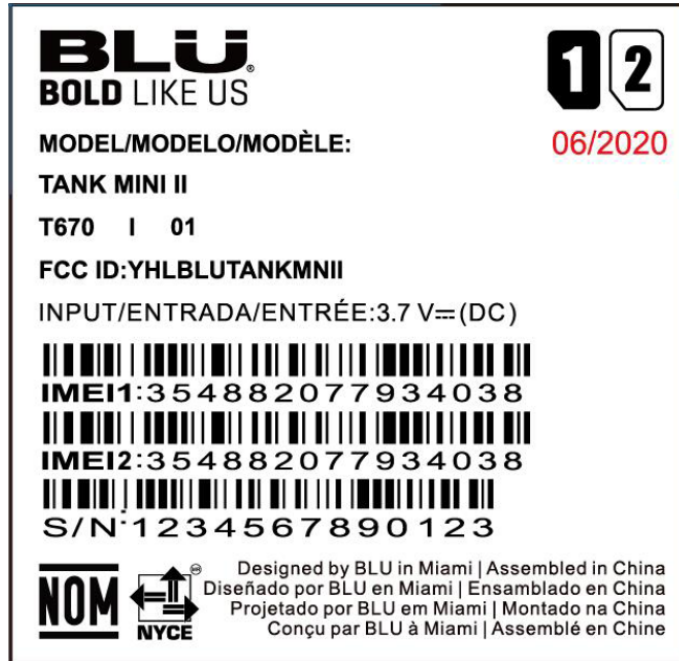

EXHIBIT A - FCC ID LABEL AND LOCATION

FCC ID Label

FCC ID Label Location Information

The label shown shall be permanently affixed at a conspicuous location on the device and be readily visible to the user at the time purchase (Labeling requirements per 2.925)