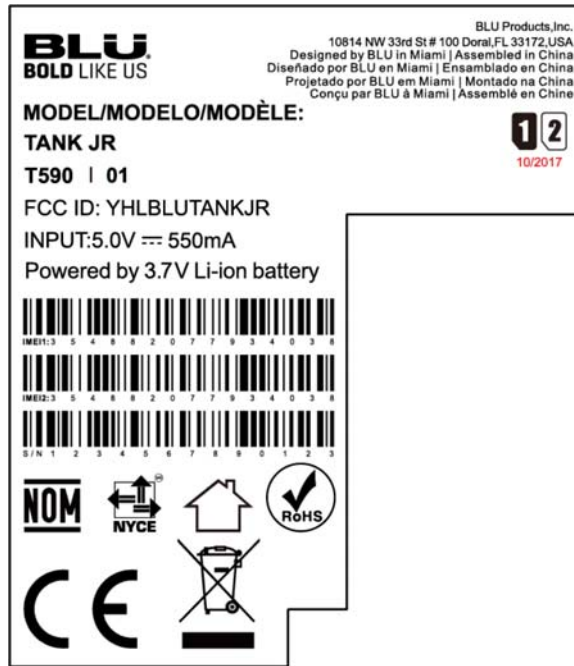

EXHIBIT A - FCC ID LABEL AND LOCATION

FCC ID Label

FCC ID Label Location Information

The label shown shall be permanently affixed at a conspicuous location on the device and be readily visible to the user at the time purchase (Labeling requirements per 2.925)