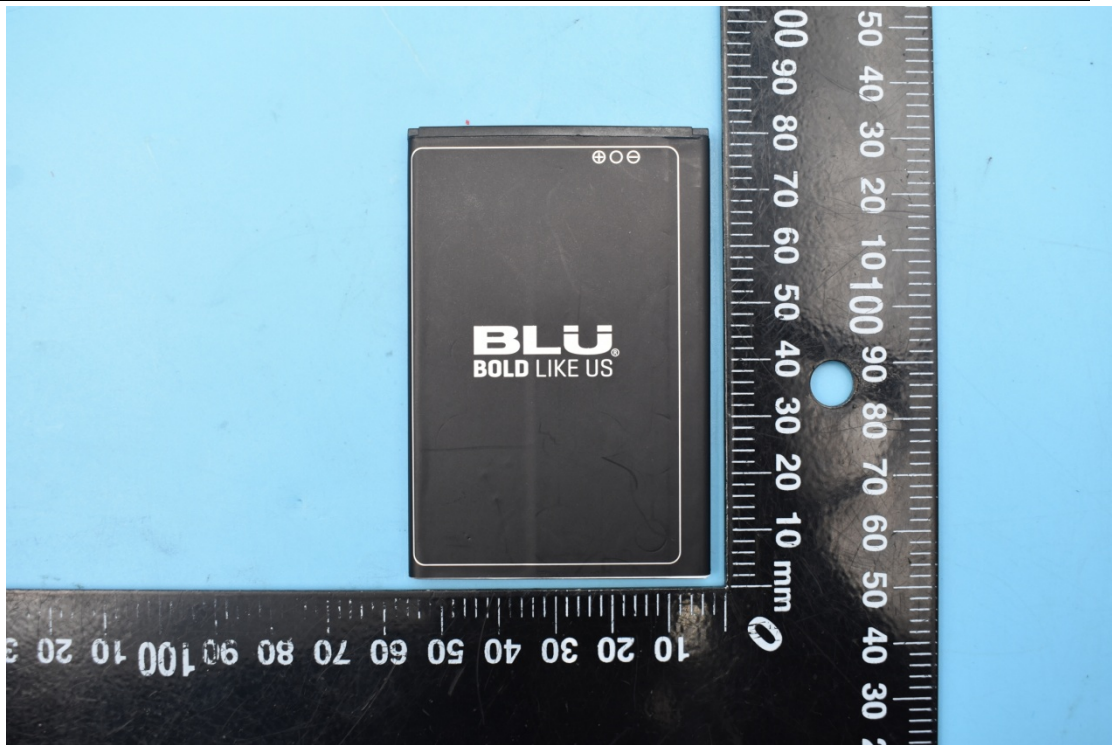

FCC ID:YHLBLUSTX9HD

Internal Photos

1. EUT uncover view

2. Antenna view