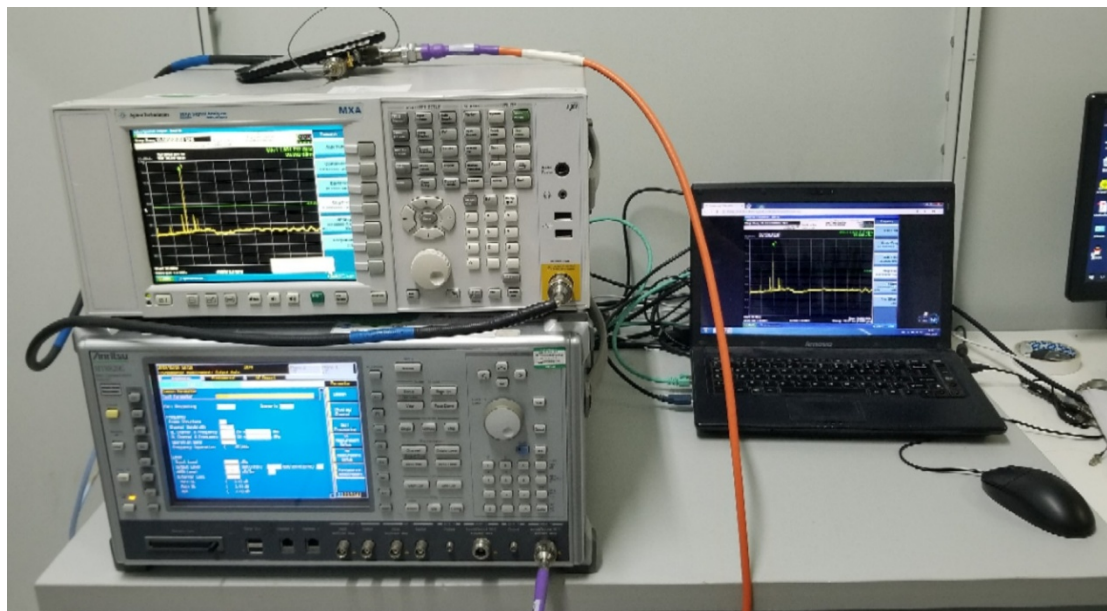

FCC ID:YHLBLUSTX9HD

Test Setup Photos

1. RF measurement setup

(WCDMA<E)

2. Radiated Spurious Emission(30MHz-1GHz)

3. Radiated Spurious Emission(above 1GHz)