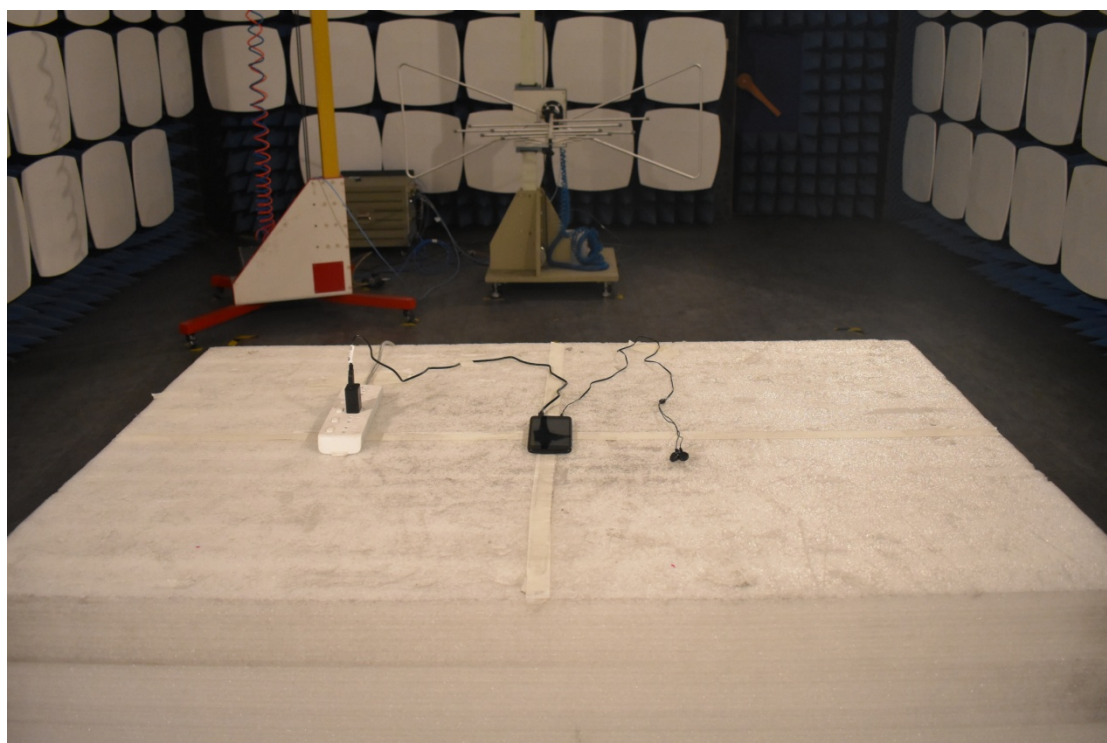

FCC ID:YHLBLUSTX9HD

Test Setup Photos

1. RF measurement setup

(WCDMA<E)

2. Radiated Spurious Emission(30MHz-1GHz)

3. Radiated Spurious Emission(above 1GHz)