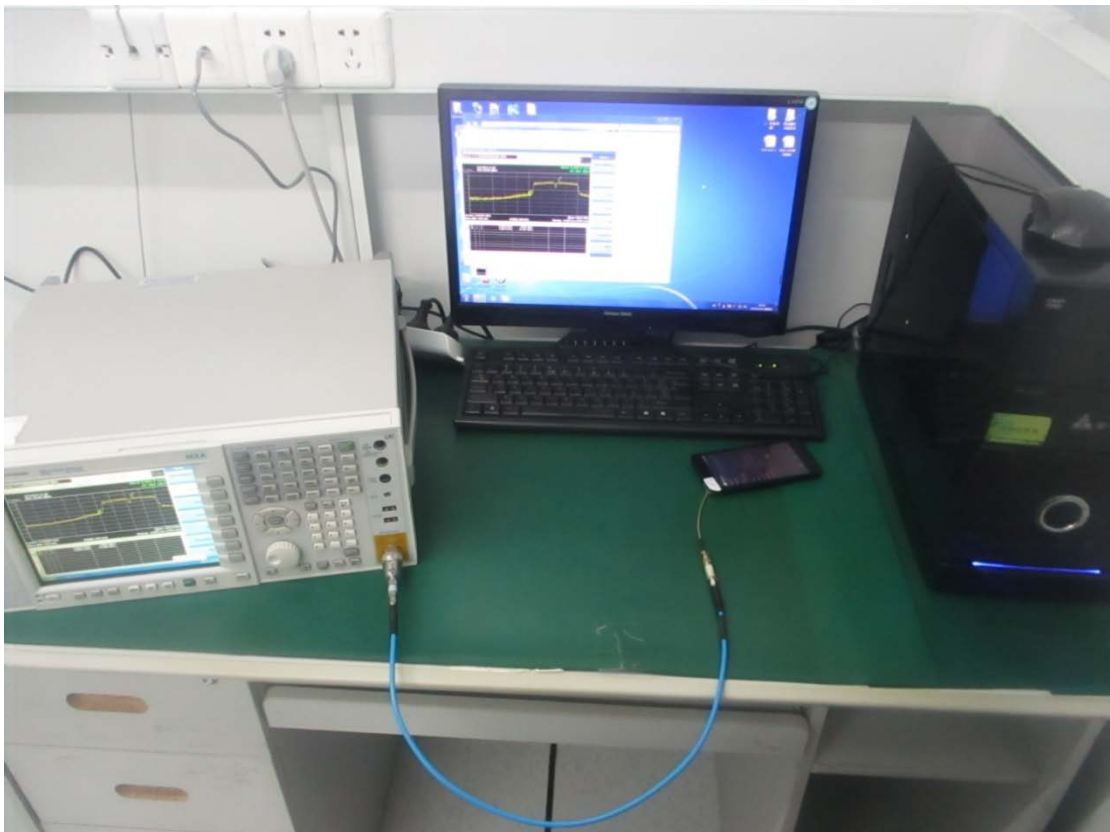

6. RF measurement Setup