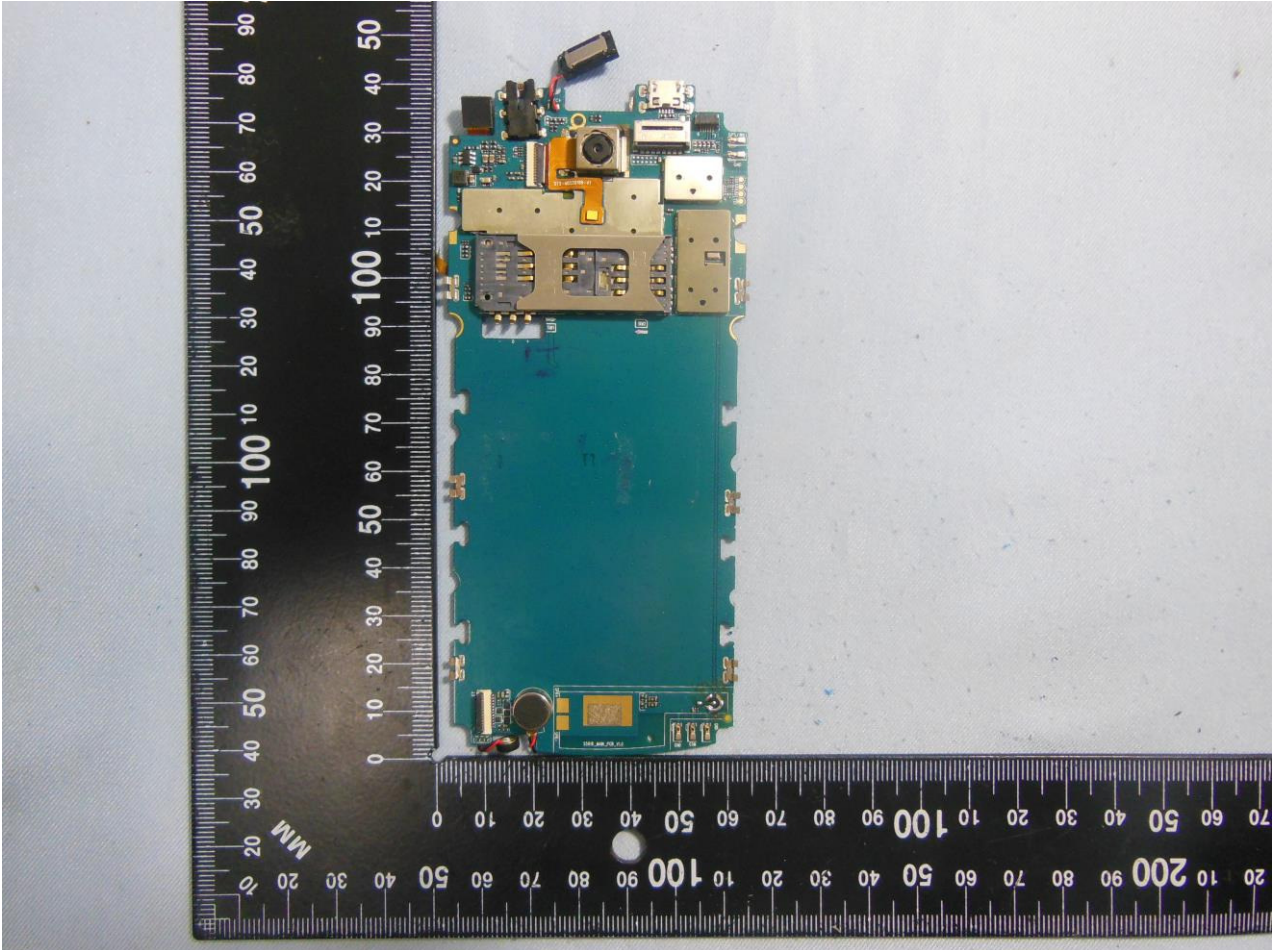

Brand Name: BLU; Model Name: STUDIO X8 HD