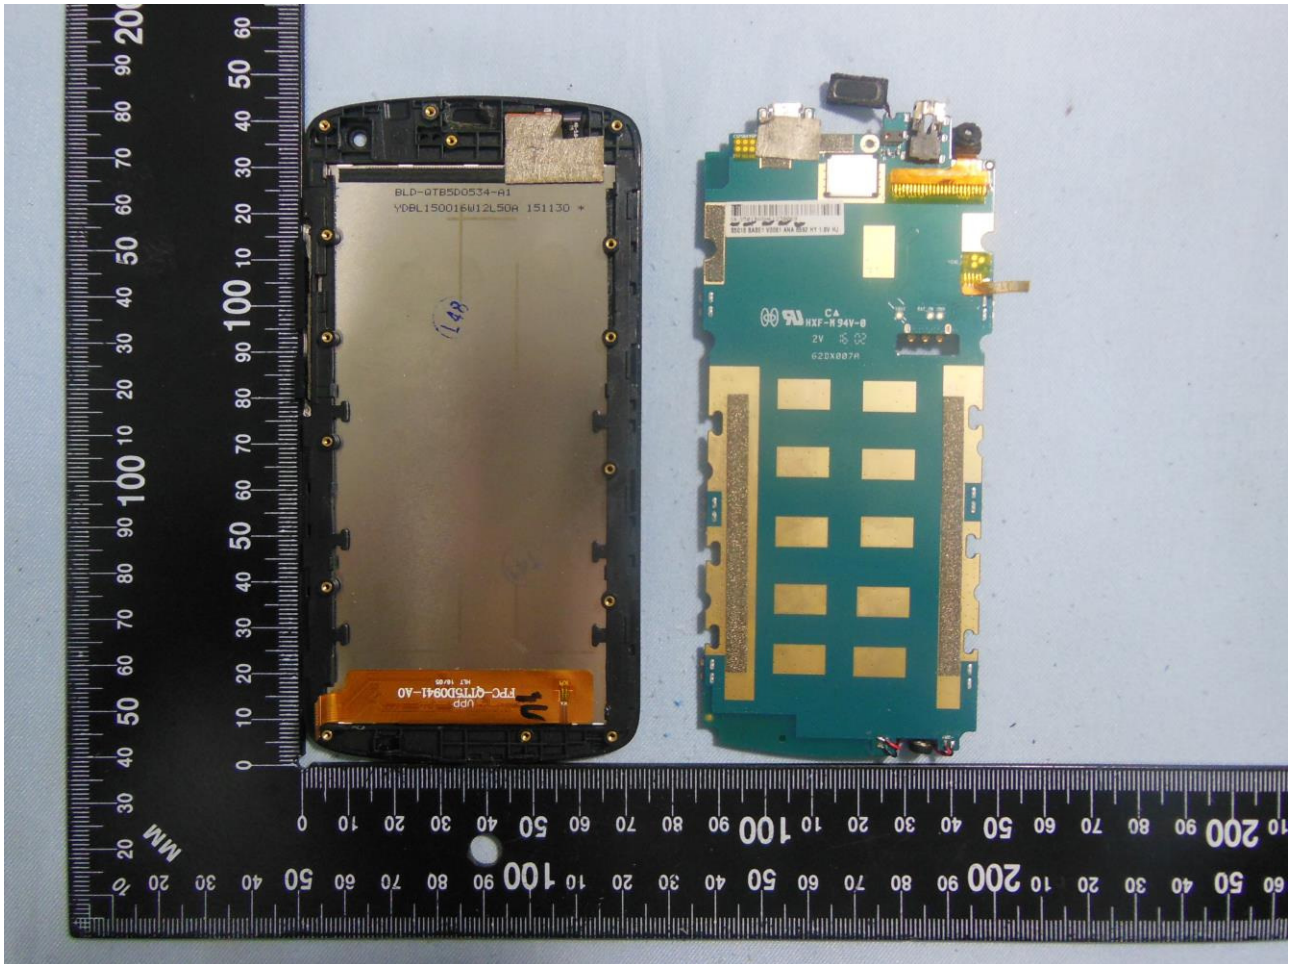

3. Internal Photograph of EUT

Brand Name: BLU; Model Name: STUDIO X8 HD

Brand Name: BLU; Model Name: STUDIO X8 HD

Brand Name: BLU; Model Name: STUDIO X8 HD

Brand Name: BLU; Model Name: STUDIO X8 HD

Brand Name: BLU; Model Name: STUDIO X8 HD