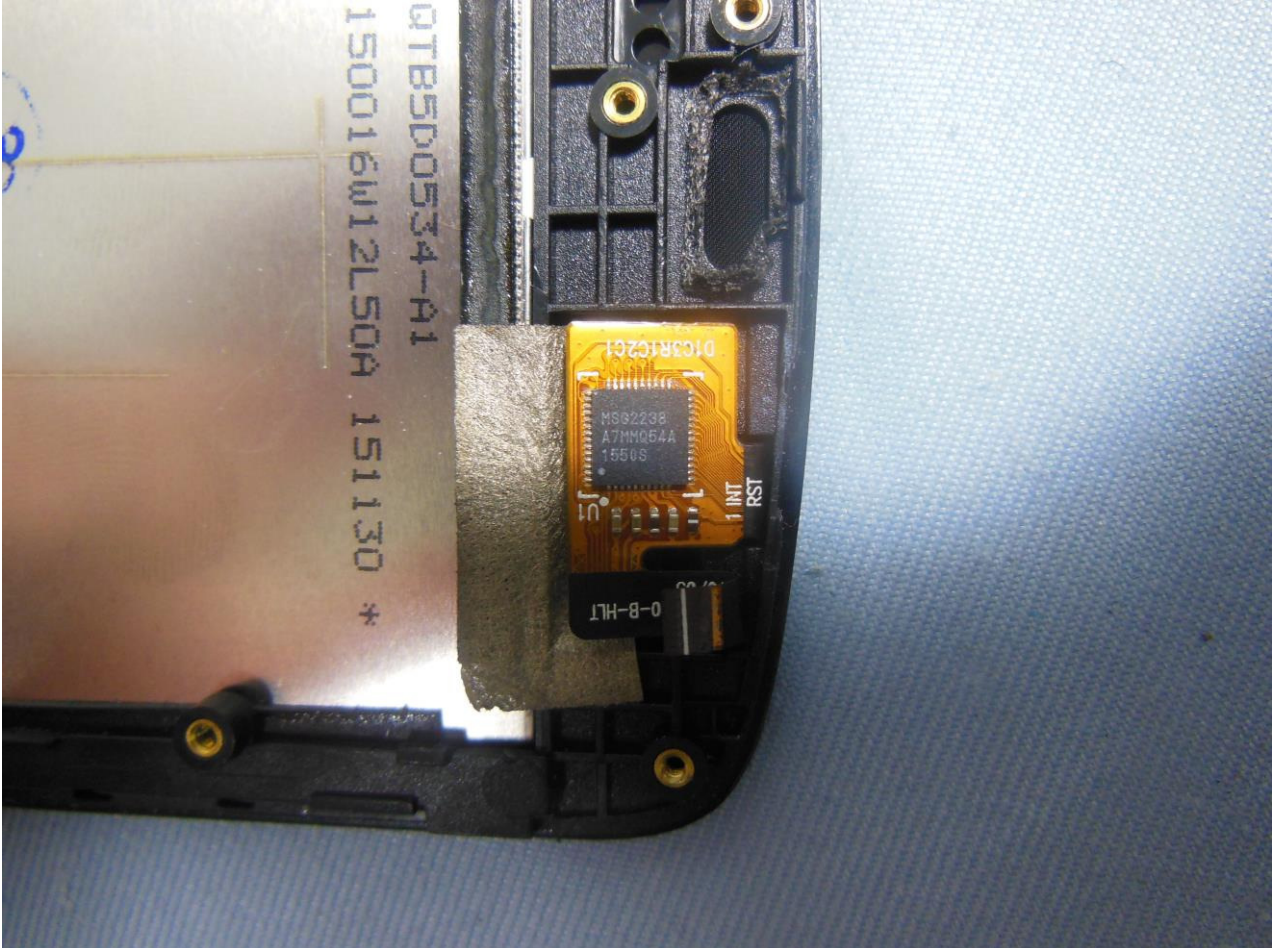

3. Internal Photograph of EUT

Brand Name: BLU; Model Name: STUDIO X8 HD

Brand Name: BLU; Model Name: STUDIO X8 HD

Brand Name: BLU; Model Name: STUDIO X8 HD

Brand Name: BLU; Model Name: STUDIO X8 HD

Brand Name: BLU; Model Name: STUDIO X8 HD

Brand Name: BLU; Model Name: STUDIO X8 HD

Brand Name: BLU; Model Name: STUDIO X8 HD

Brand Name: BLU; Model Name: STUDIO X8 HD

Brand Name: BLU; Model Name: STUDIO X8 HD

Brand Name: BLU; Model Name: STUDIO X8 HD