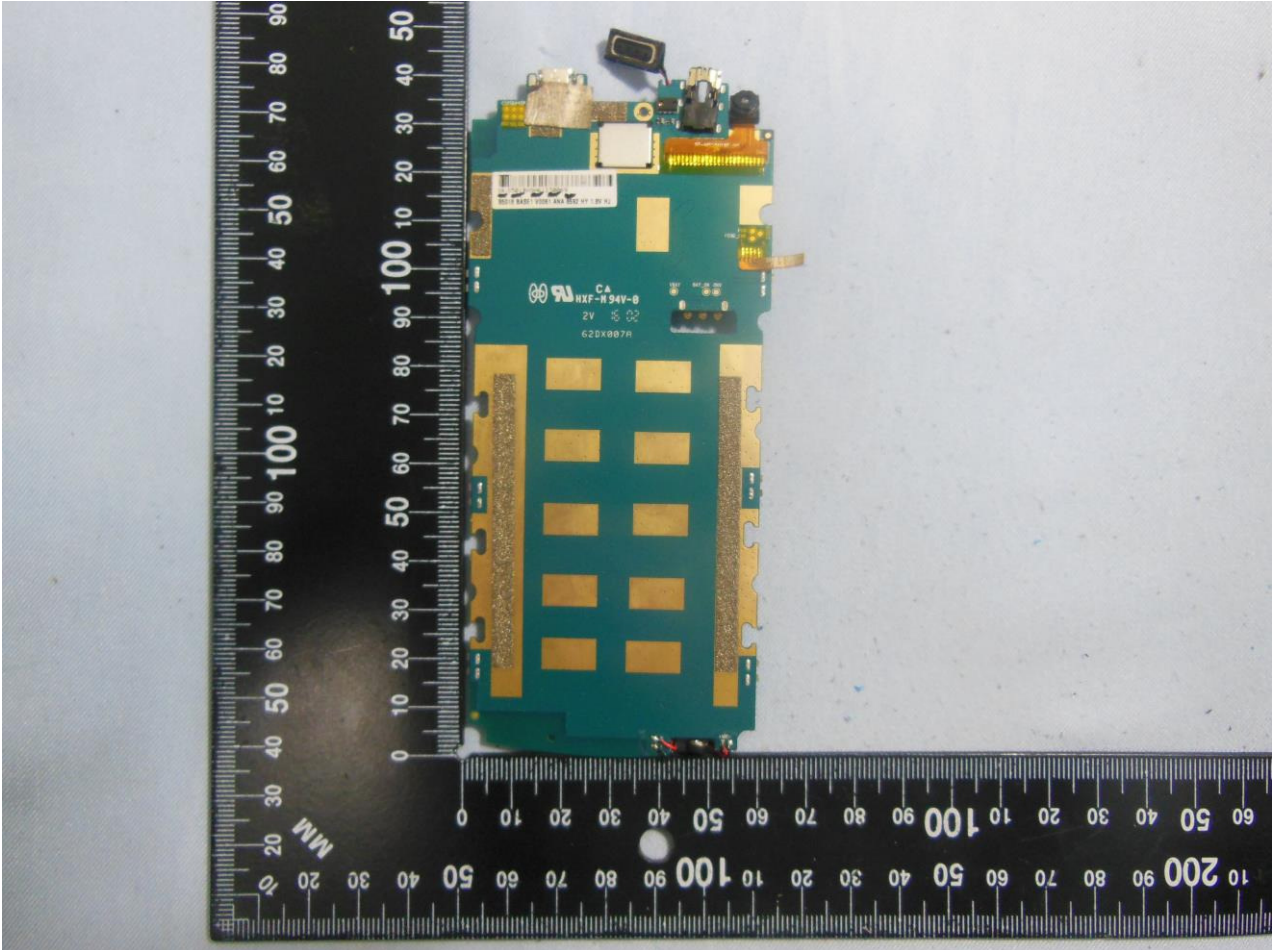

Brand Name: BLU; Model Name: STUDIO X8 HD