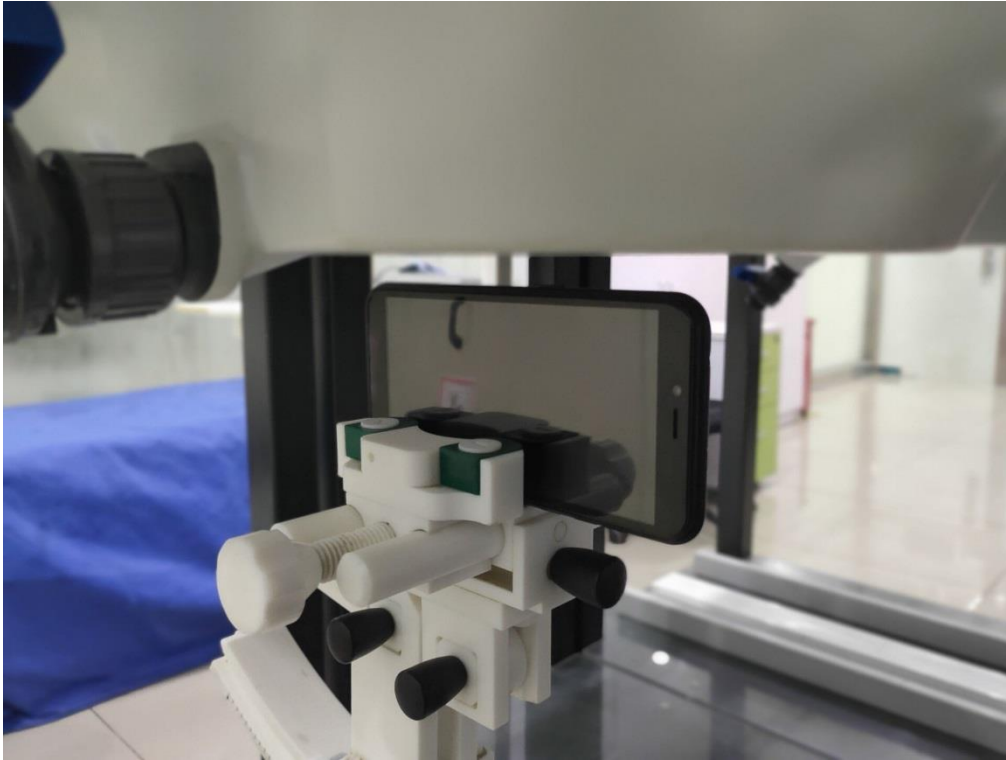

YHLBLUSTX5MX _SAR Setup photos

Right Touch

Right Tilt

Left Touch

Left Tilt

Body Front side(separation distance is 10mm)

Body Back side(separation distance is 10mm)

Body Left side(separation distance is 10mm)

Body Right side(separation distance is 10mm)

Body Bottom side(separation distance is 10mm)

Body Top side(separation distance is 10mm)