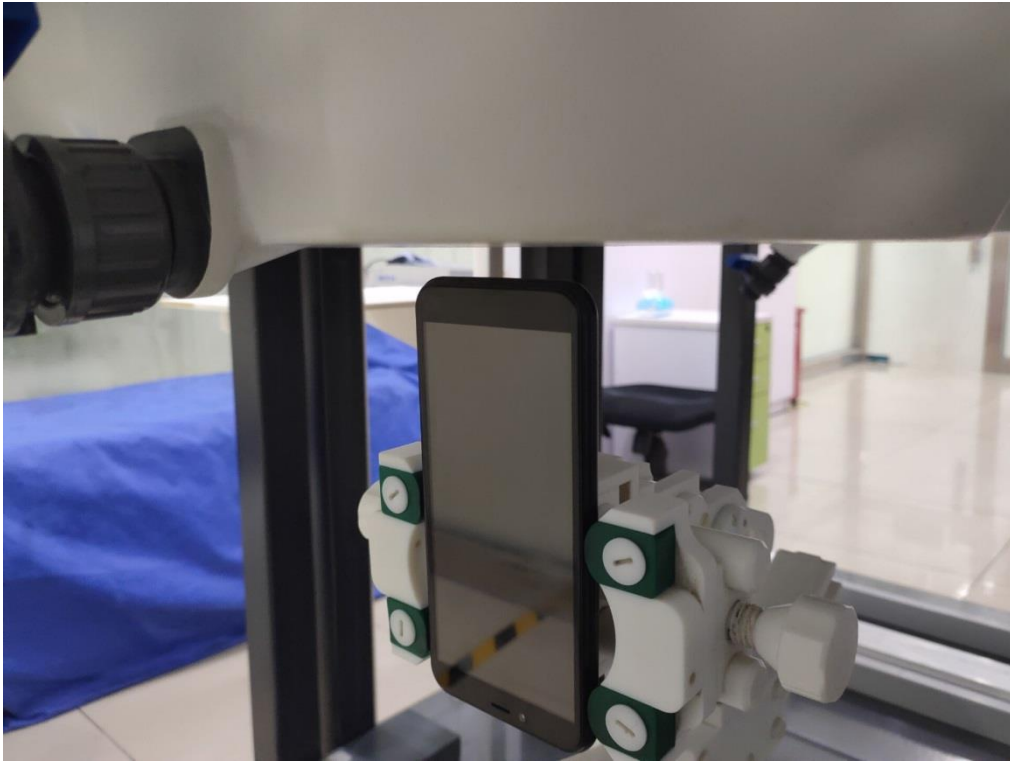

YHLBLUSTX5MX _SAR Setup photos

Right Touch

Right Tilt

Left Touch

Left Tilt

Body Front side(separation distance is 10mm)

Body Back side(separation distance is 10mm)

Body Left side(separation distance is 10mm)

Body Right side(separation distance is 10mm)

Body Bottom side(separation distance is 10mm)

Body Top side(separation distance is 10mm)