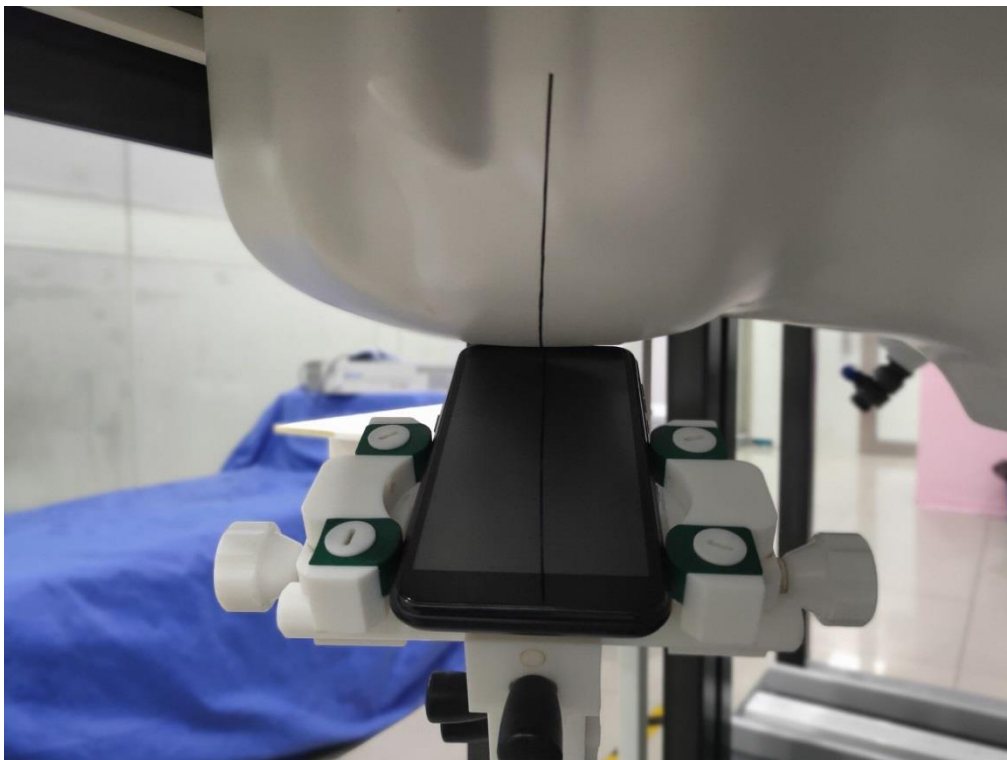

YHLBLUSTX5MX _SAR Setup photos

Right Touch

Right Tilt

Left Touch

Left Tilt

Body Front side(separation distance is 10mm)

Body Back side(separation distance is 10mm)

Body Left side(separation distance is 10mm)

Body Right side(separation distance is 10mm)

Body Bottom side(separation distance is 10mm)

Body Top side(separation distance is 10mm)