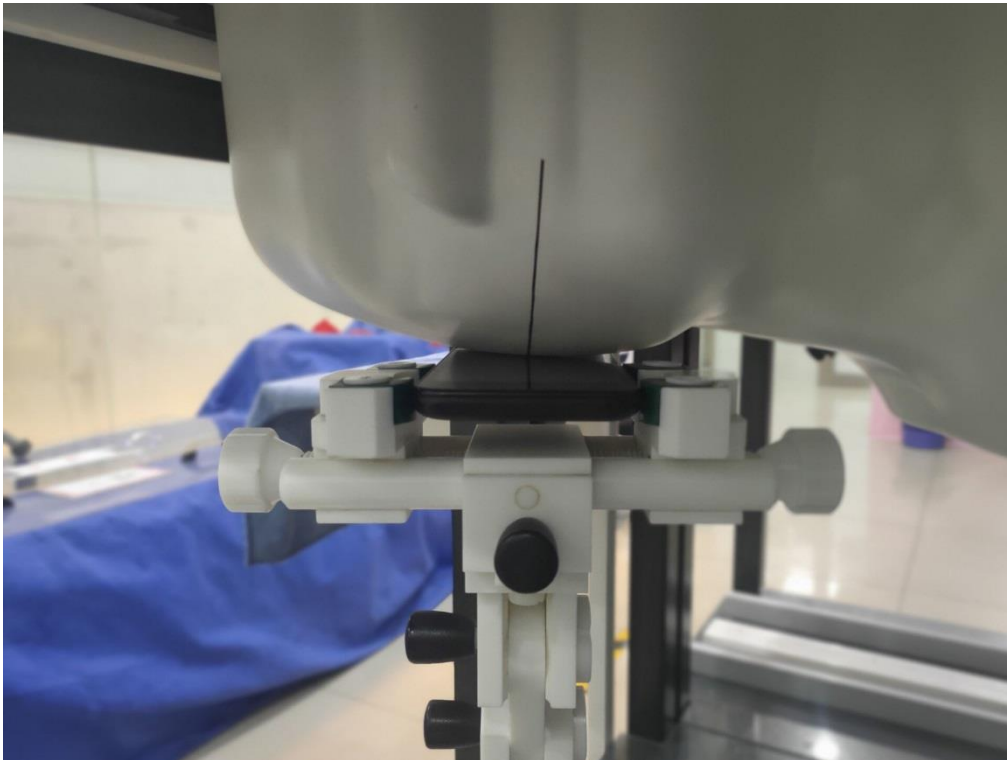

## YHLBLUSTX5\_SAR Setup photos

Right Touch

Right Tilt

Left Touch

Left Tilt

Body Front side(separation distance is 10mm)

Body Back side(separation distance is 10mm)

Body Left side(separation distance is 10mm)

Body Right side(separation distance is 10mm)

Body Bottom side(separation distance is 10mm)

Body Top side(separation distance is 10mm)