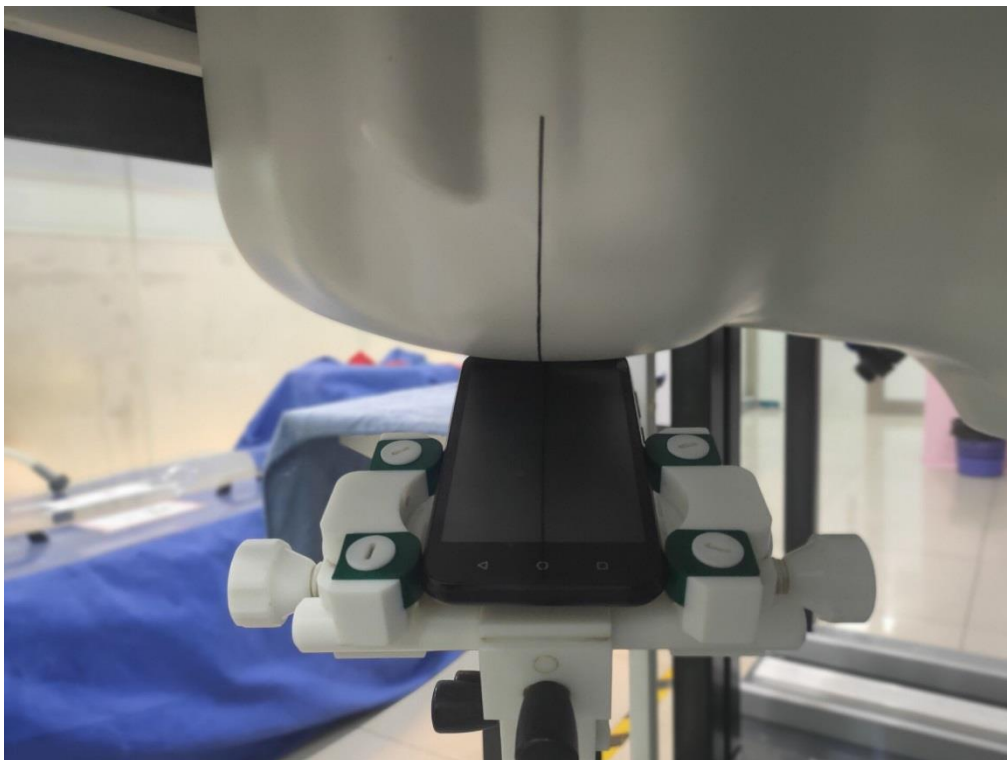

## YHLBLUSTX5\_SAR Setup photos

Right Touch

Right Tilt

Left Touch

Left Tilt

Body Front side(separation distance is 10mm)

Body Back side(separation distance is 10mm)

Body Left side(separation distance is 10mm)

Body Right side(separation distance is 10mm)

Body Bottom side(separation distance is 10mm)

Body Top side(separation distance is 10mm)