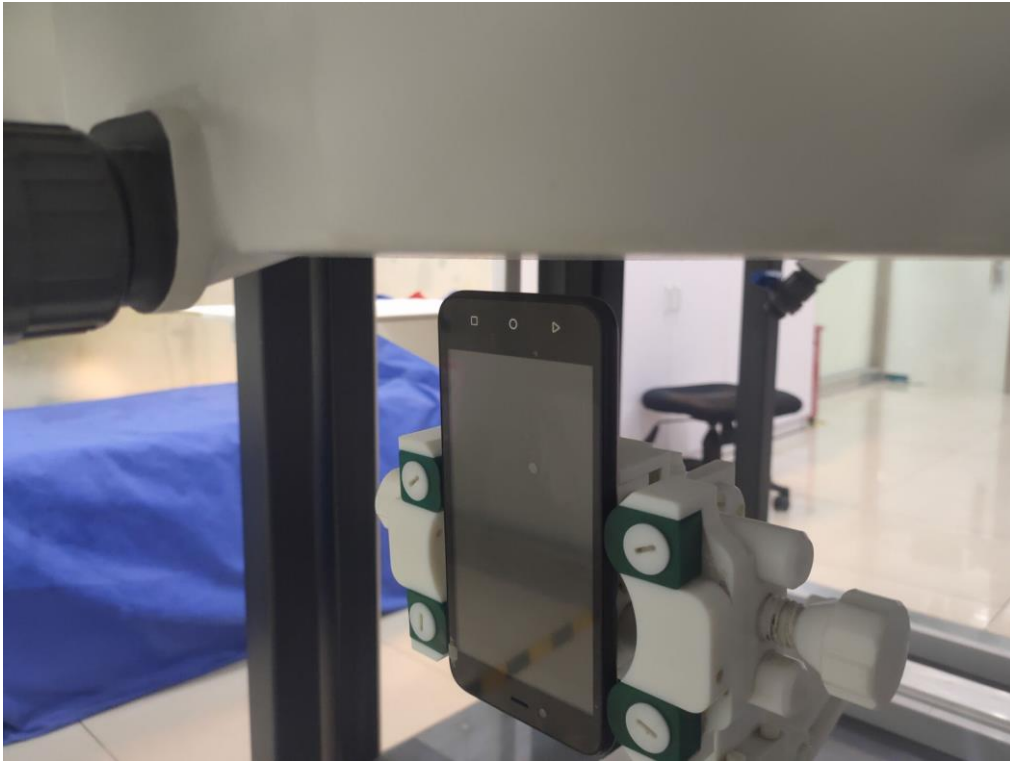

## YHLBLUSTX5\_SAR Setup photos

Right Touch

Right Tilt

Left Touch

Left Tilt

Body Front side(separation distance is 10mm)

Body Back side(separation distance is 10mm)

Body Left side(separation distance is 10mm)

Body Right side(separation distance is 10mm)

Body Bottom side(separation distance is 10mm)

Body Top side(separation distance is 10mm)