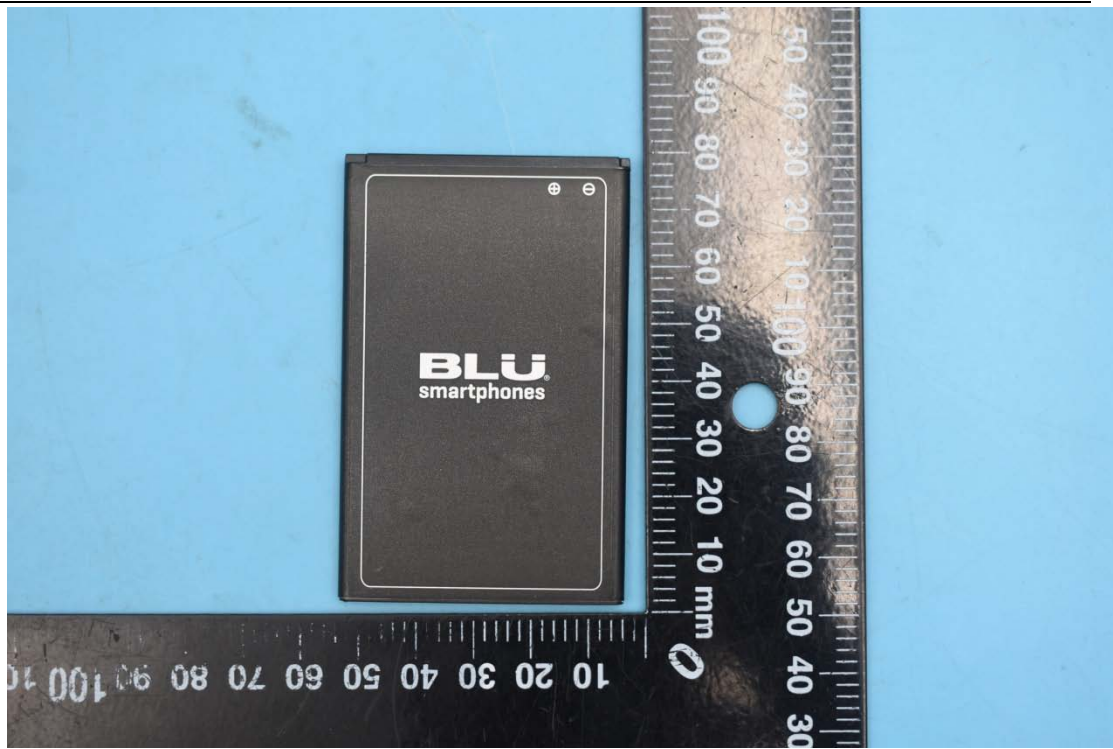

FCC ID:YHLBLUSTX10

Internal Photos

1. EUT uncover view

2. Antenna view