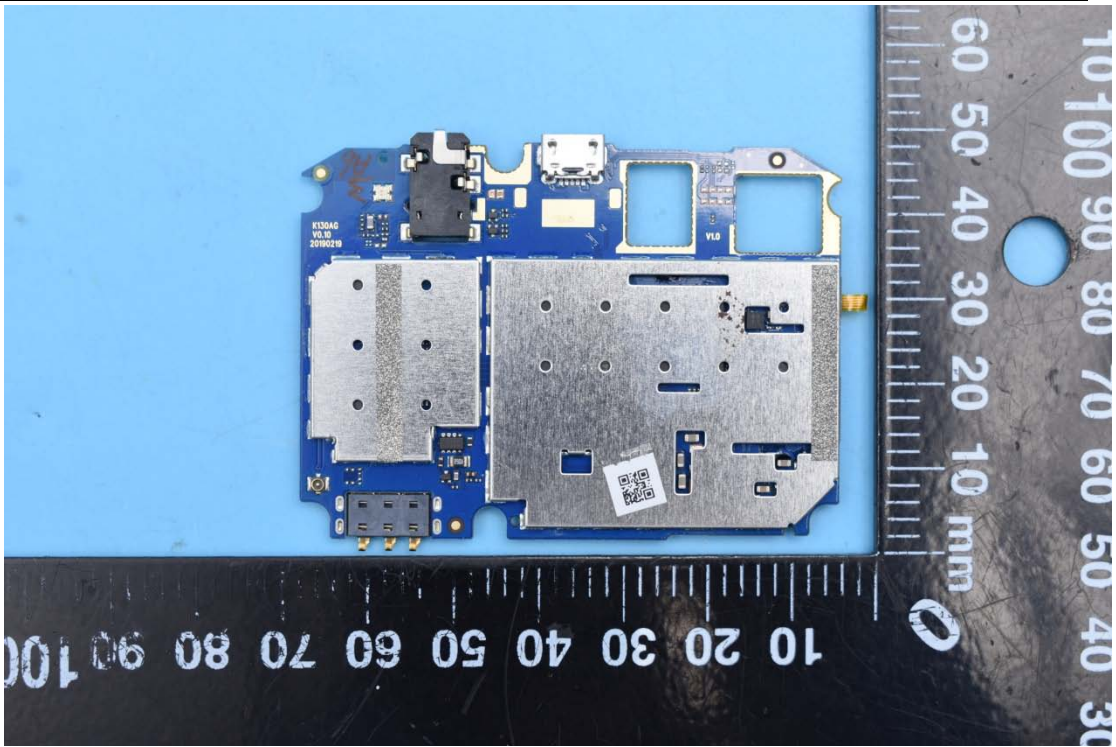

FCC ID:YHLBLUSTX10

Internal Photos

1. EUT uncover view

2. Antenna view