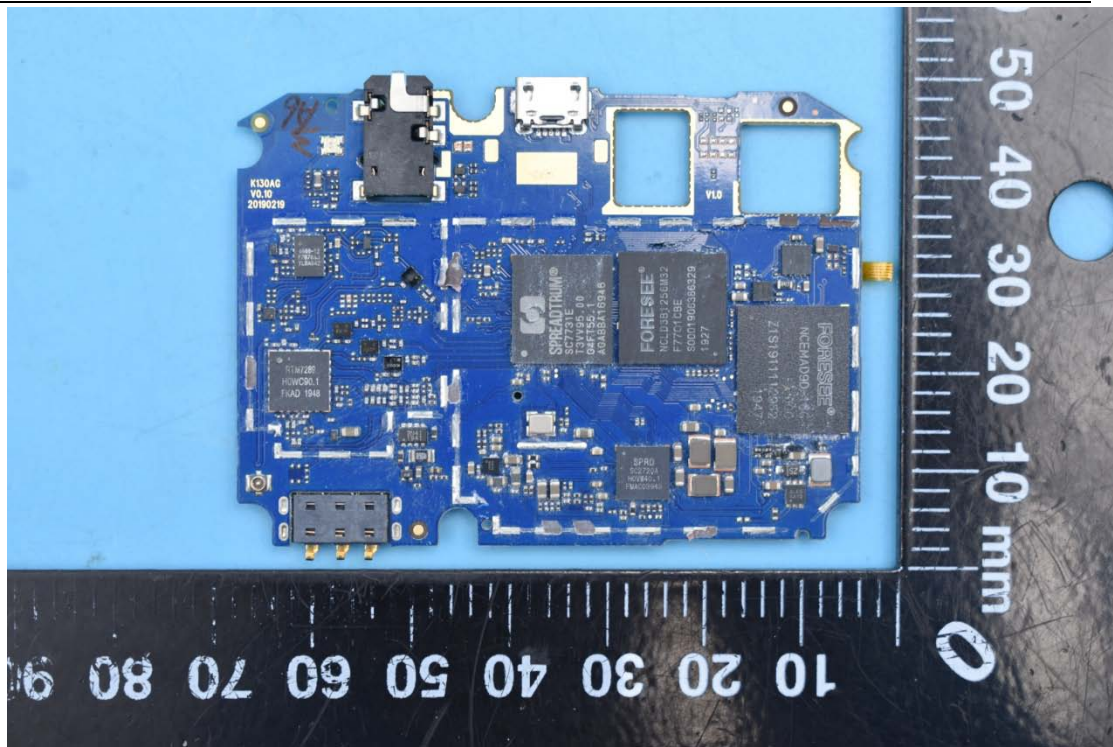

FCC ID:YHLBLUSTX10

Internal Photos

1. EUT uncover view

2. Antenna view