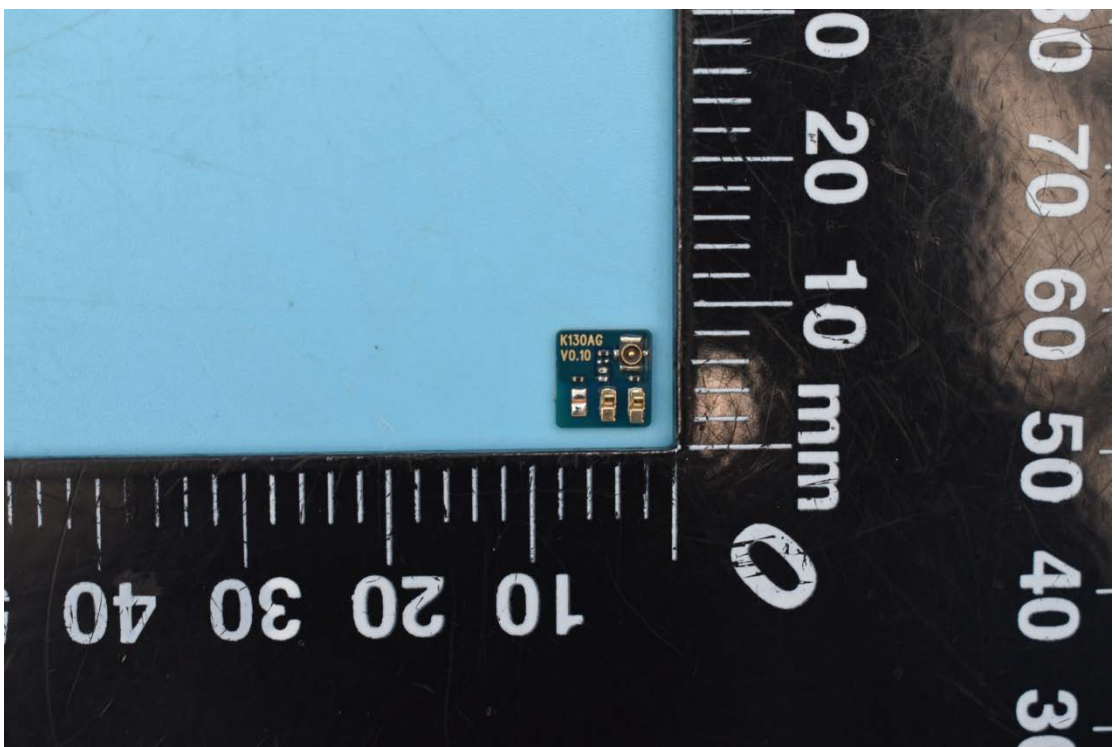

FCC ID:YHLBLUSTX10

Internal Photos

1. EUT uncover view

2. Antenna view