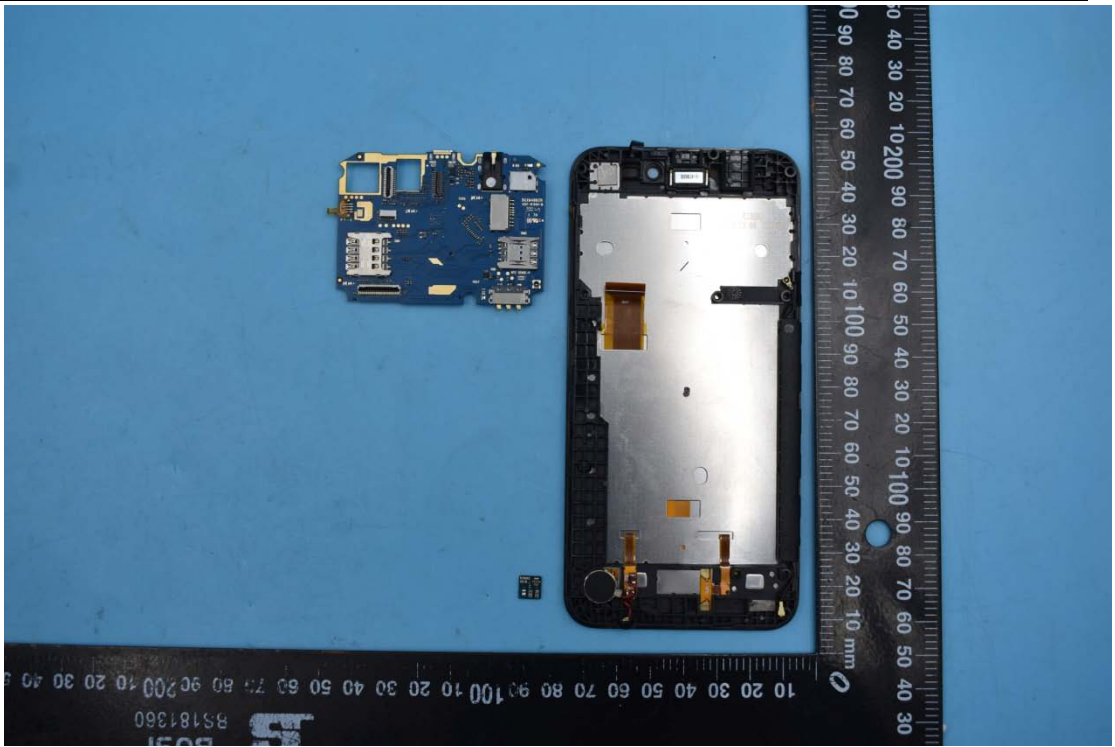

FCC ID:YHLBLUSTX10

Internal Photos

1. EUT uncover view

2. Antenna view