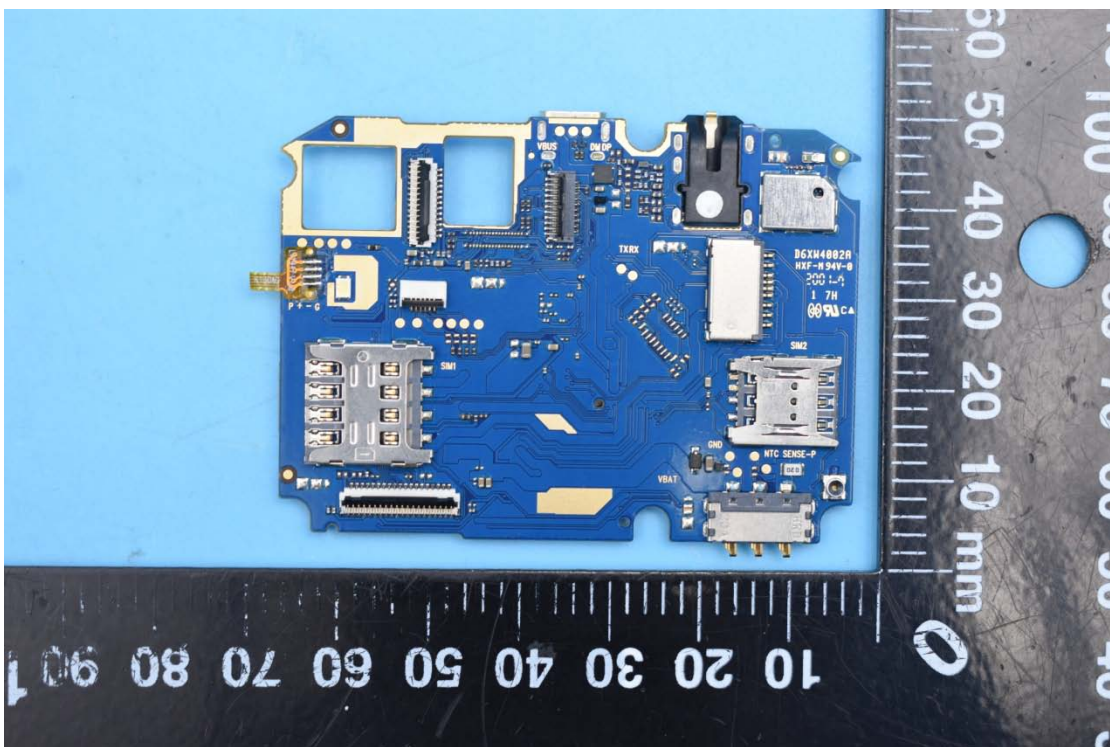

FCC ID:YHLBLUSTX10

Internal Photos

1. EUT uncover view

2. Antenna view