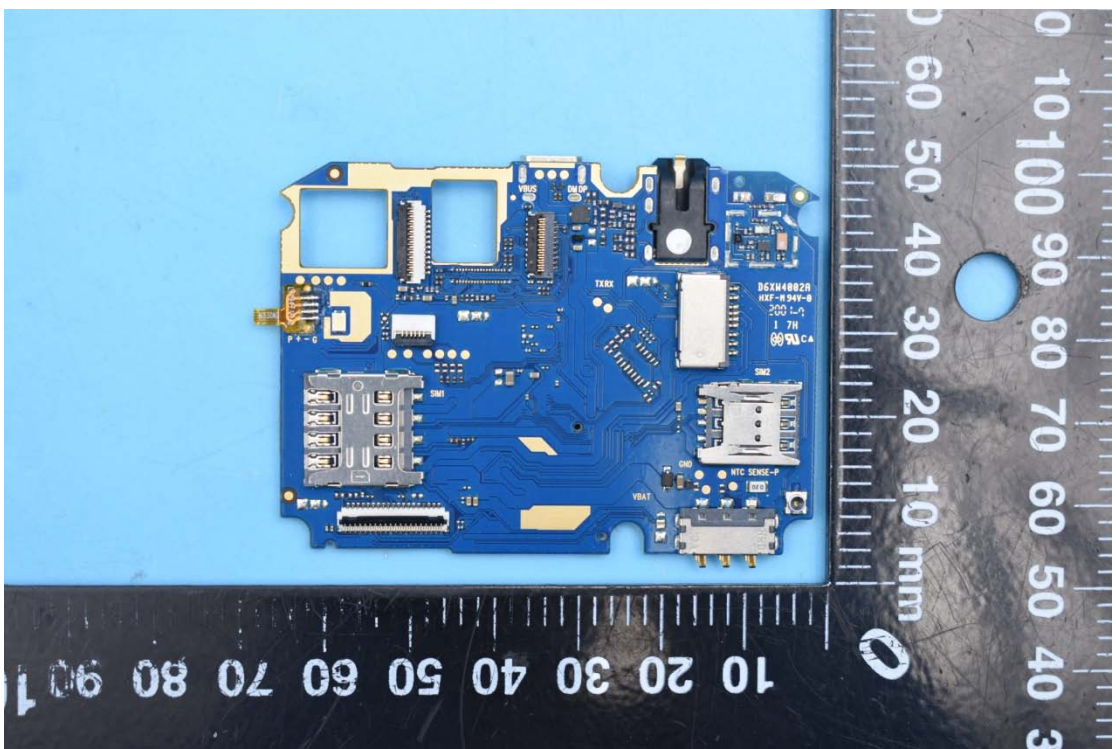

FCC ID:YHLBLUSTX10

Internal Photos

1. EUT uncover view

2. Antenna view