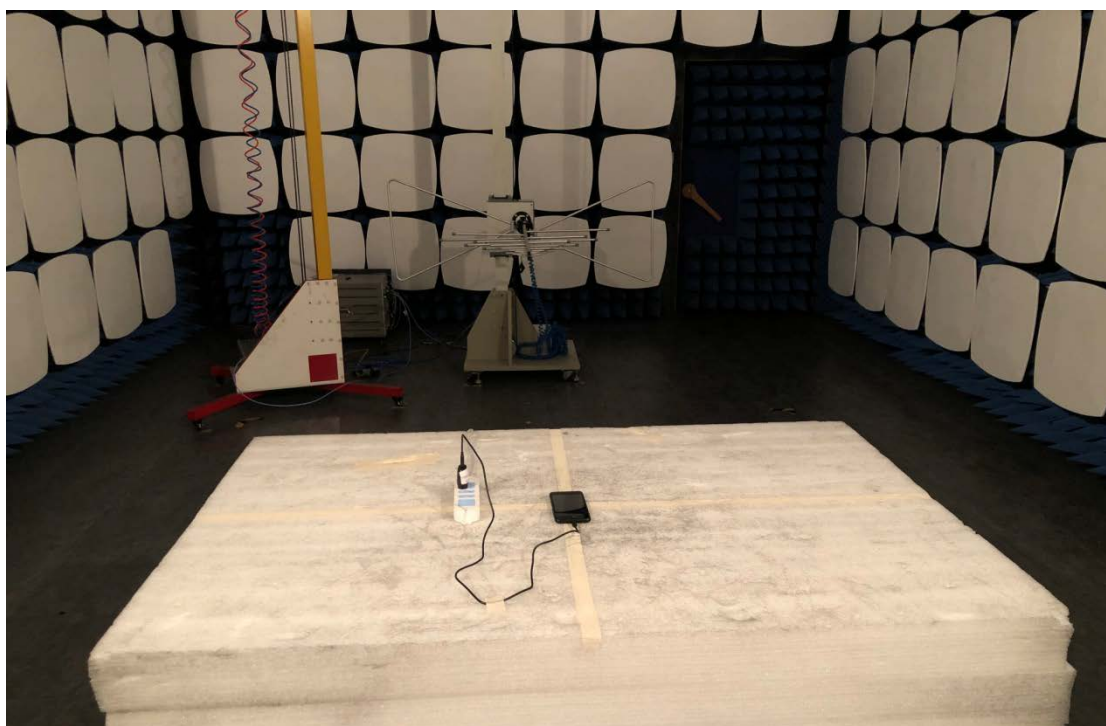

FCC ID:YHLBLUSTX10

Test Setup Photos

1. RF measurement setup

(GSM&WCDMA)

2. Radiated Spurious Emission(30MHz-1GHz)

3. Radiated Spurious Emission(above 1GHz)