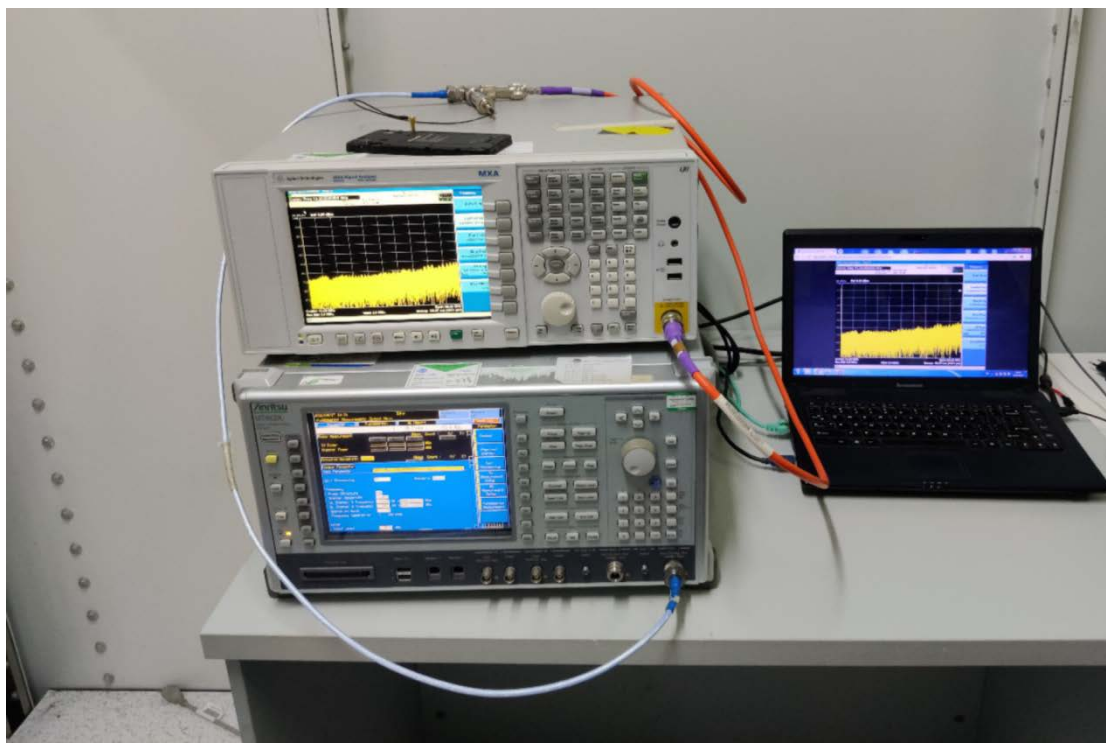

FCC ID:YHLBLUSTX10

Test Setup Photos

1. RF measurement setup

(GSM&WCDMA)

2. Radiated Spurious Emission(30MHz-1GHz)

3. Radiated Spurious Emission(above 1GHz)