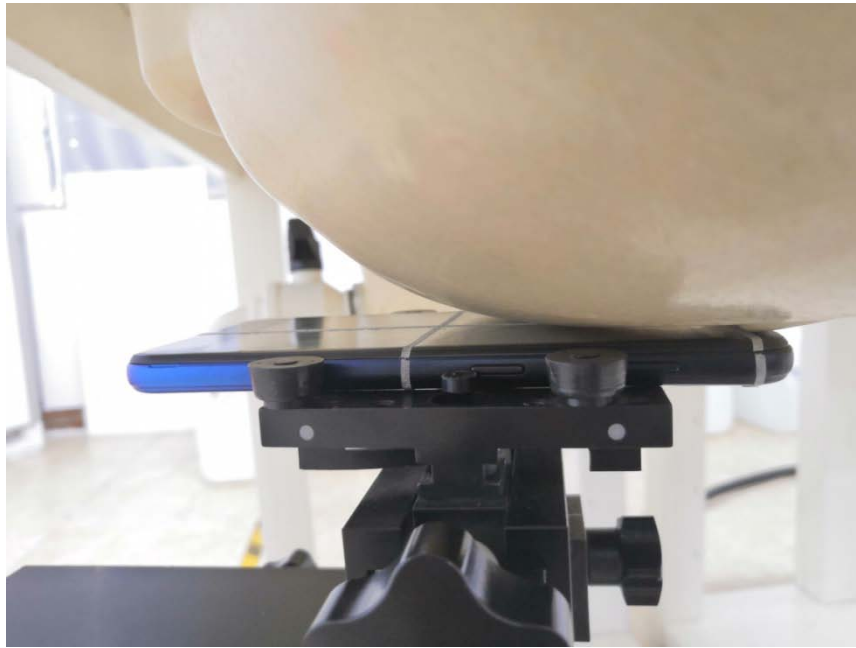

Annex B Test Setup Photos

EUT Antenna Location:

Head

Right Cheek

Right Tilt

Left Cheek

Left Tilt

Body

Front Side

(Test distance: 10mm, Thickness of EUT: 9mm)

Back Side

(Test distance: 10mm, Thickness of EUT: 9mm)

Left Side

(Test distance: 10mm, Thickness of EUT: 9mm)

Right Side

(Test distance: 10mm, Thickness of EUT: 9mm)

Top Side

(Test distance: 10mm, Thickness of EUT: 9mm)

Bottom Side

(Test distance: 10mm, Thickness of EUT: 9mm)