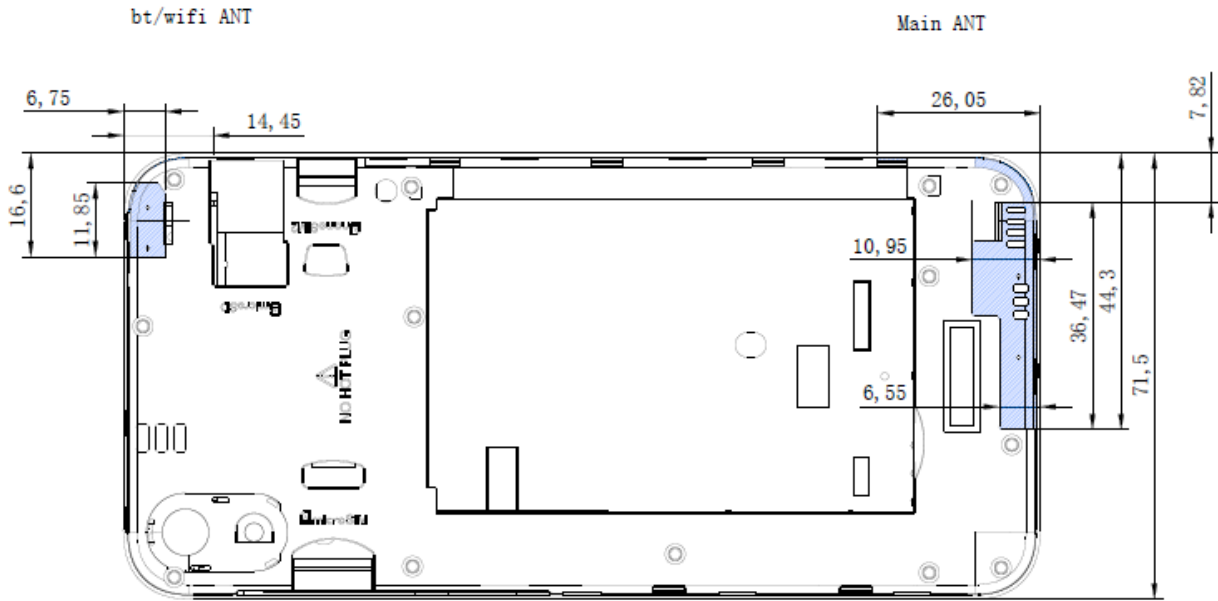

Annex B Test Setup Photos

EUT Antenna Location:

Head

Right Cheek

Right Tilt

Left Cheek

Left Tilt

Body

Front Side

(Test distance: 10mm, Thickness of EUT: 9mm)

Back Side

(Test distance: 10mm, Thickness of EUT: 9mm)

Left Side

(Test distance: 10mm, Thickness of EUT: 9mm)

Right Side

(Test distance: 10mm, Thickness of EUT: 9mm)

Top Side

(Test distance: 10mm, Thickness of EUT: 9mm)

Bottom Side

(Test distance: 10mm, Thickness of EUT: 9mm)