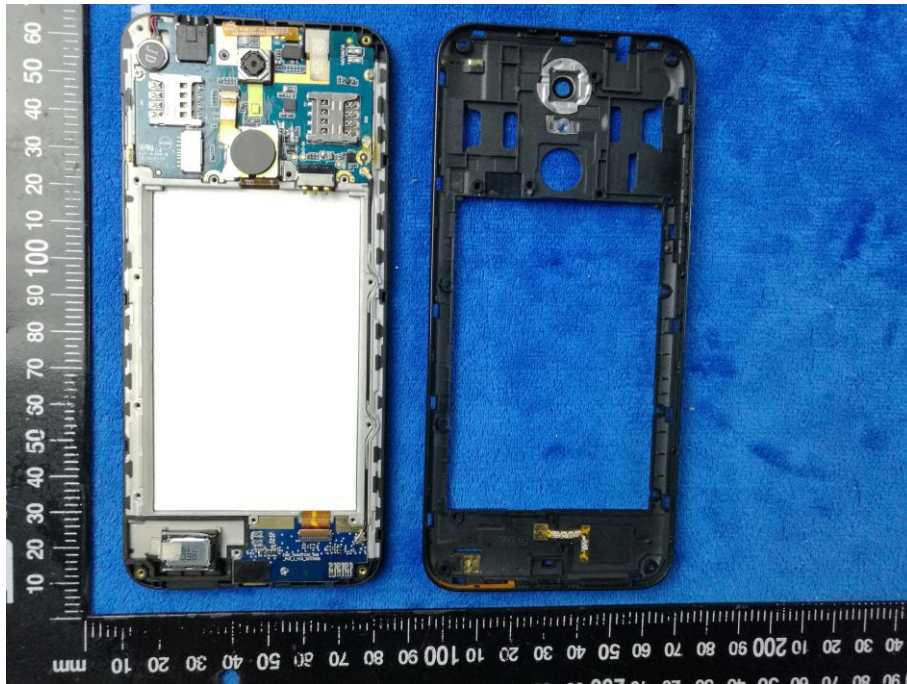

Annex B.ii. Photograph: EUT Internal Photo

Cover Off - Top View 1

Cover Off - Top View 2

Battery - Front View

Battery - Rear View

Mainboard with Shielding – Front View

Mainboard with Shielding – Rear View

Mainboard without Shielding – Front View

Mainboard without Shielding – Rear View

Small Mainboard – Front View

Small Mainboard – Rear View

LCD – Front View

LCD – Rear View

GSM/PCS/UMTS-FDD - Antenna View

WIFI/BT/BLE/GPS - Antenna View